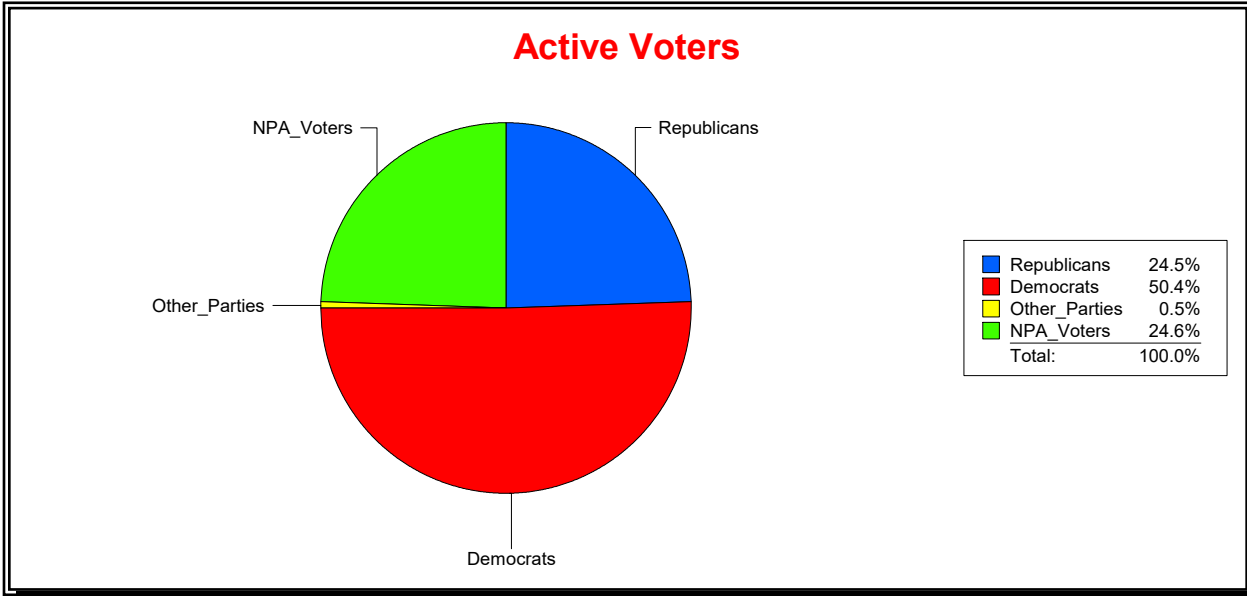

WESLEY WILCOX

Supervisor of Elections

MARION COUNTY, FL

Date 1/2/2019

Time 08:33 AM

Graphs of District Registration

Active Registered Voters

Inactive Voters

<u>District</u>	<u>Total</u>	<u>Dems</u>	<u>Reps</u>	<u>NonP</u>	<u>Other</u>	<u>Total</u>	<u>Dems</u>	<u>Reps</u>	<u>NonP</u>	<u>Other</u>
Marion Oaks	12,331	6,214	3,022	3,030	65	439	211	92	135	1