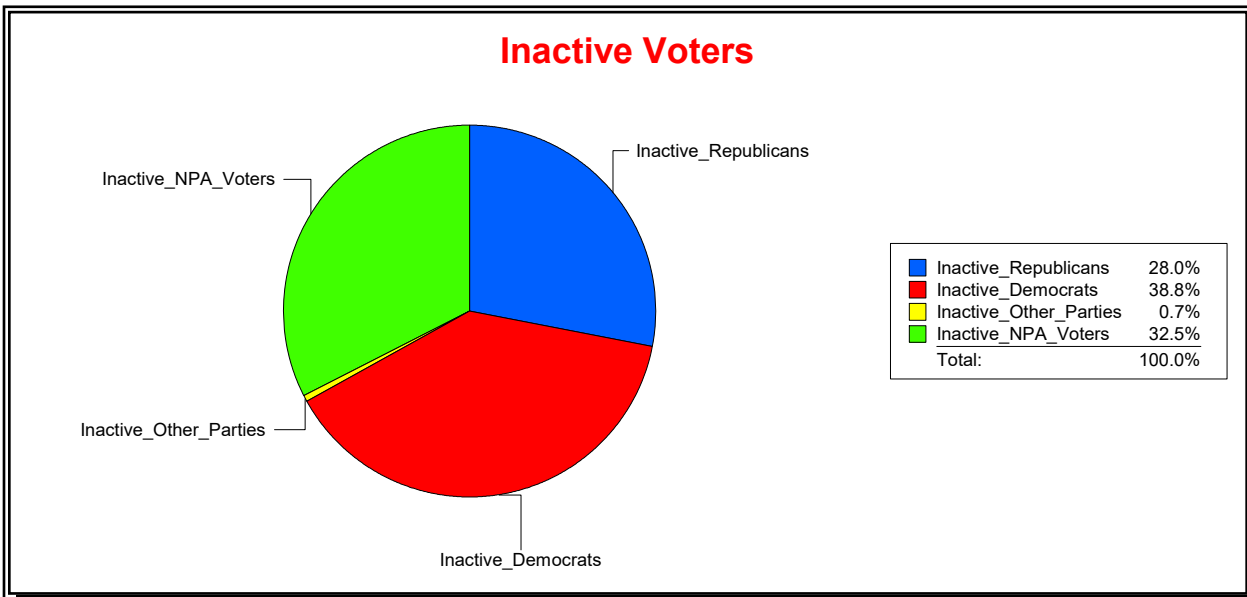

WESLEY WILCOX

Supervisor of Elections

MARION COUNTY, FL

Date 1/2/2019

Time 08:33 AM

Graphs of District Registration

Active Registered Voters

Inactive Voters

<u>District</u>	<u>Total</u>	<u>Dems</u>	<u>Reps</u>	<u>NonP</u>	<u>Other</u>	<u>Total</u>	<u>Dems</u>	<u>Reps</u>	<u>NonP</u>	<u>Other</u>
School Board Dist 4	44,840	15,714	19,427	9,402	297	1,630	633	457	529	11