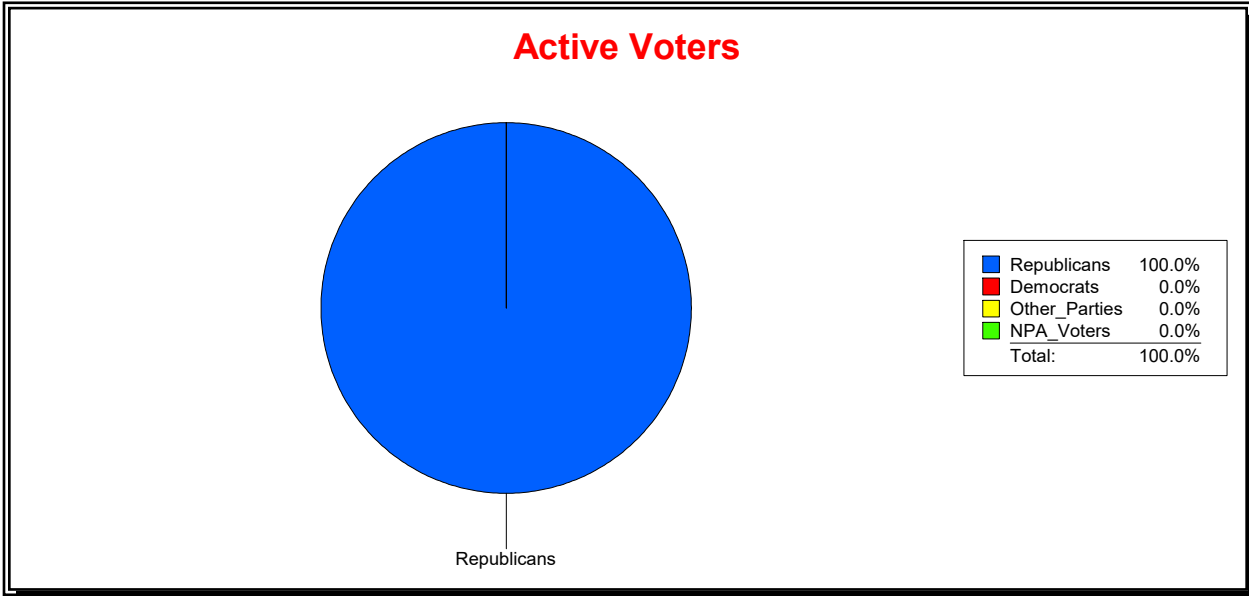

WESLEY WILCOX

Supervisor of Elections

MARION COUNTY, FL

Date 1/2/2019

Time 08:33 AM

Graphs of District Registration

Active Registered Voters

Inactive Voters