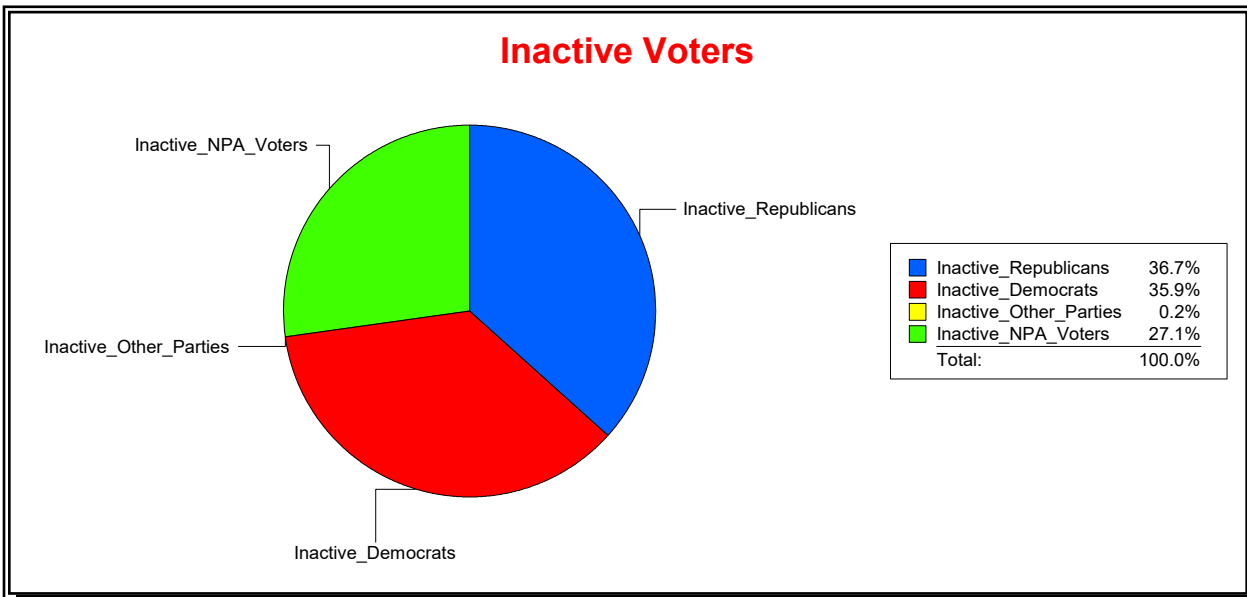

WESLEY WILCOX

Supervisor of Elections

MARION COUNTY, FL

Date 1/2/2019

Time 08:33 AM

Graphs of District Registration

Active Registered Voters

Inactive Voters

<u>District</u>	<u>Total</u>	<u>Dems</u>	<u>Reps</u>	<u>NonP</u>	<u>Other</u>	<u>Total</u>	<u>Dems</u>	<u>Reps</u>	<u>NonP</u>	<u>Other</u>
Congressional District 02	38,193	11,465	18,083	8,365	280	863	310	317	234	2