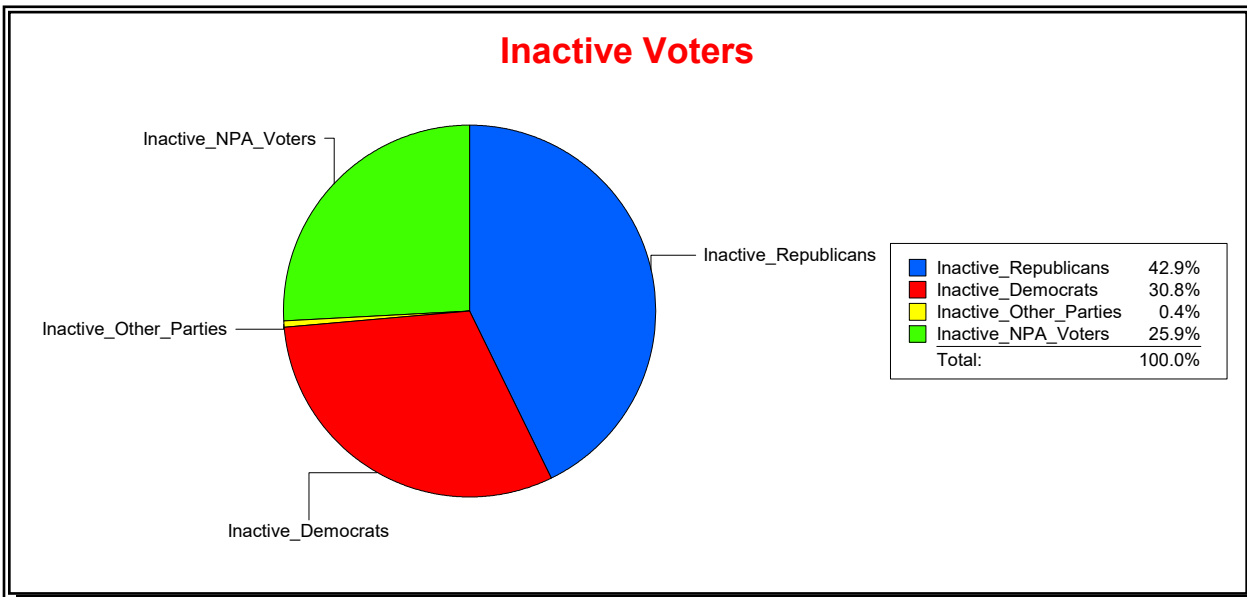

WESLEY WILCOX

Supervisor of Elections

MARION COUNTY, FL

Date 1/2/2019

Time 08:33 AM

Graphs of District Registration

Active Registered Voters

Inactive Voters

<u>District</u>	<u>Total</u>	<u>Dems</u>	<u>Reps</u>	<u>NonP</u>	<u>Other</u>	<u>Total</u>	<u>Dems</u>	<u>Reps</u>	<u>NonP</u>	<u>Other</u>
The Villages	13,285	3,242	7,245	2,739	59	266	82	114	69	1