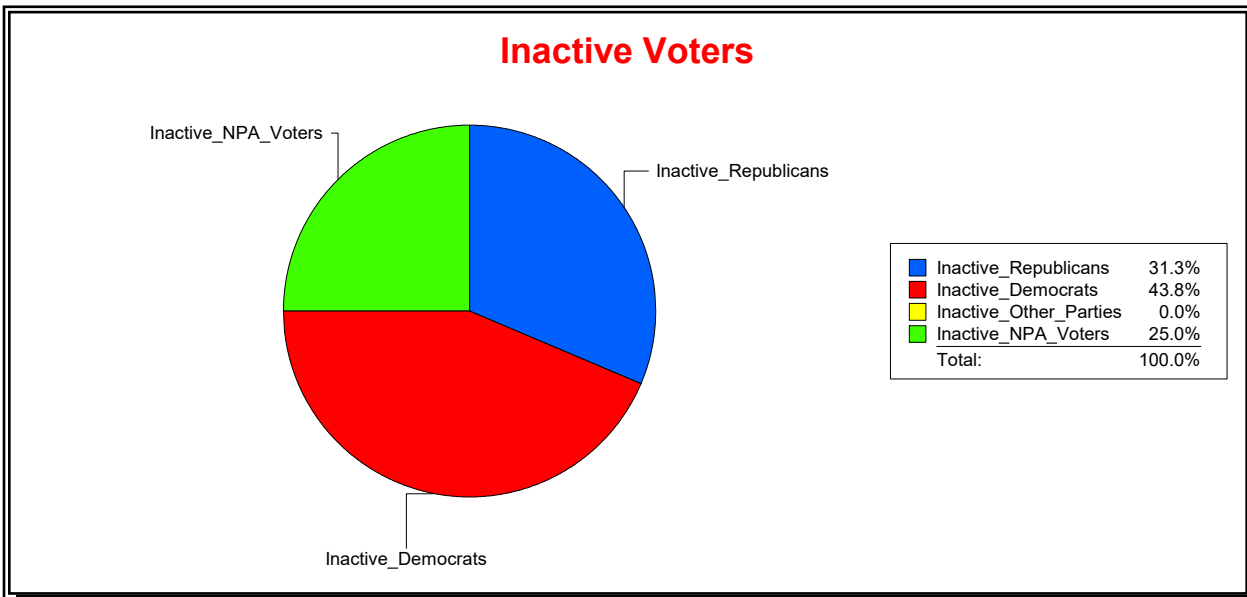

WESLEY WILCOX

Supervisor of Elections

MARION COUNTY, FL

Date 1/2/2019

Time 08:33 AM

Graphs of District Registration

Active Registered Voters

Inactive Voters

District	Total	Dems	Reps	NonP	Other	Total	Dems	Reps	NonP	Other
Marion Landing	925	251	475	194	5	16	7	5	4	0