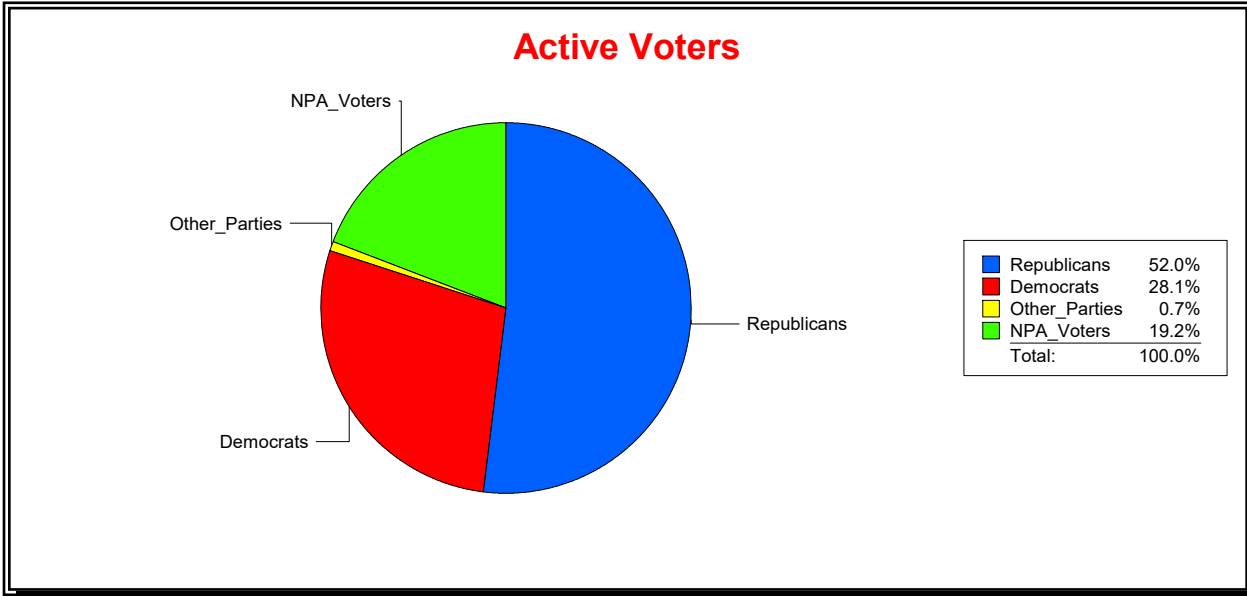

WESLEY WILCOX

Supervisor of Elections

MARION COUNTY, FL

Date 1/2/2019

Time 08:33 AM

Graphs of District Registration

Active Registered Voters

Inactive Voters

District	Total	Dems	Reps	NonP	Other	Total	Dems	Reps	NonP	Other
Ocala City District 5	11,026	3,100	5,736	2,115	75	388	119	143	119	7