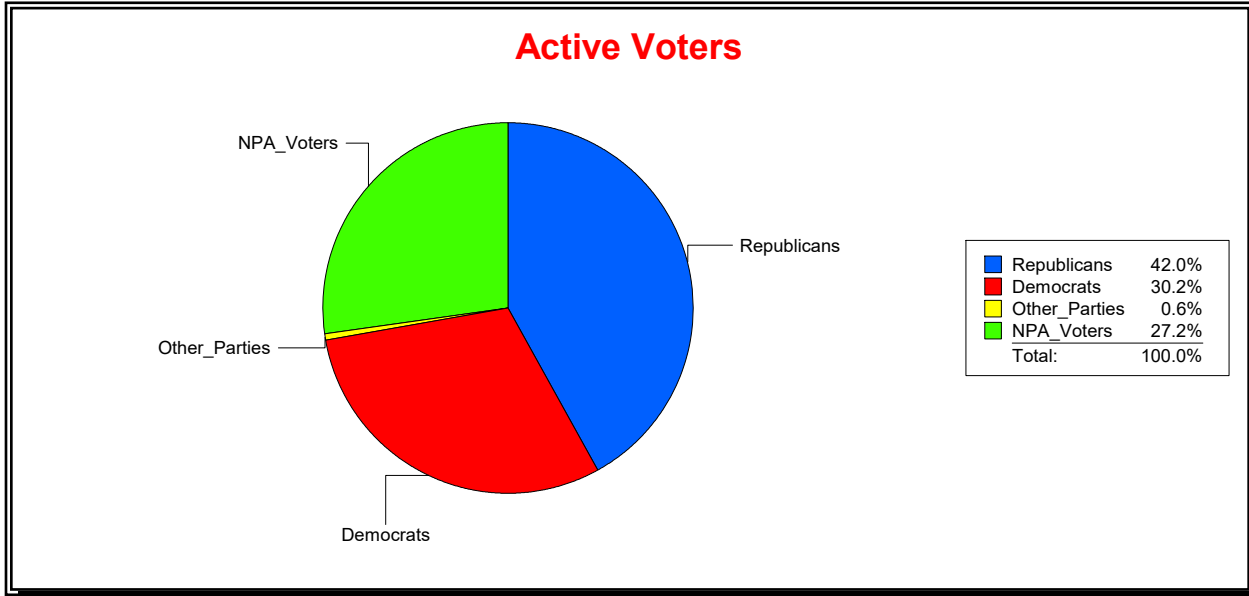

MARION COUNTY, FL

Date 1/2/2019

Time 08:33 AM

Graphs of District Registration

Active Registered Voters

Inactive Voters

District	Total	Dems	Reps	NonP	Other	Total	Dems	Reps	NonP	Other
City of Belleview	3,134	946	1,315	853	20	118	45	36	36	1