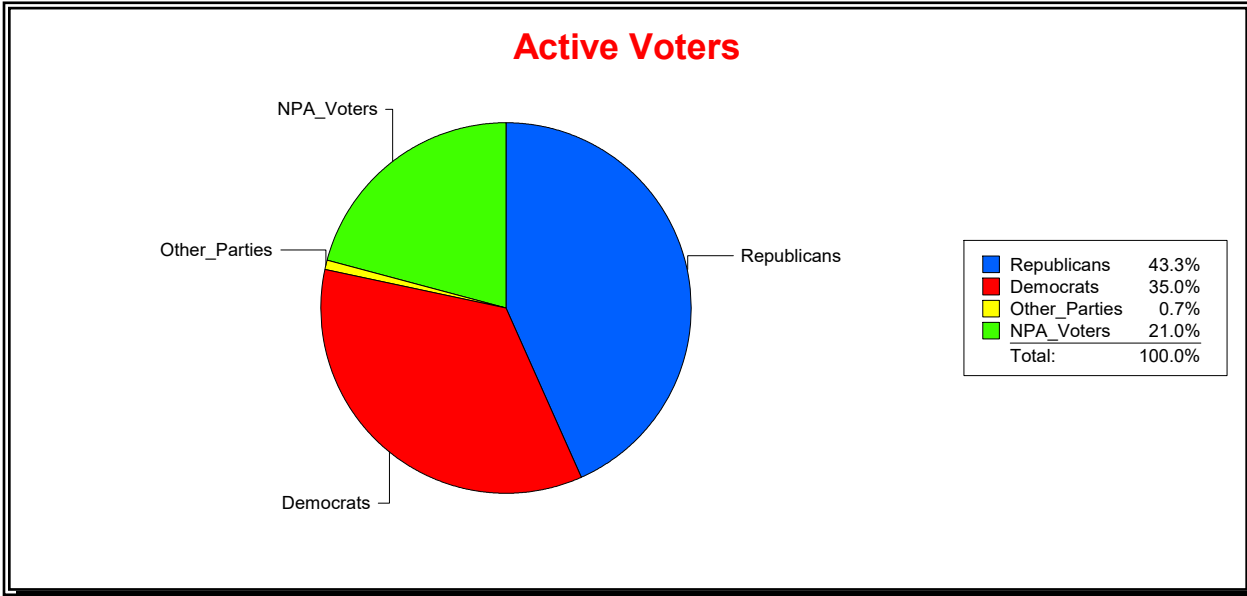

WESLEY WILCOX

Supervisor of Elections

MARION COUNTY, FL

Date 1/2/2019

Time 08:33 AM

Graphs of District Registration

Active Registered Voters

Inactive Voters

<u>District</u>	<u>Total</u>	<u>Dems</u>	<u>Reps</u>	<u>NonP</u>	<u>Other</u>	<u>Total</u>	<u>Dems</u>	<u>Reps</u>	<u>NonP</u>	<u>Other</u>
School Board Dist 4	44,840	15,714	19,427	9,402	297	1,630	633	457	529	11