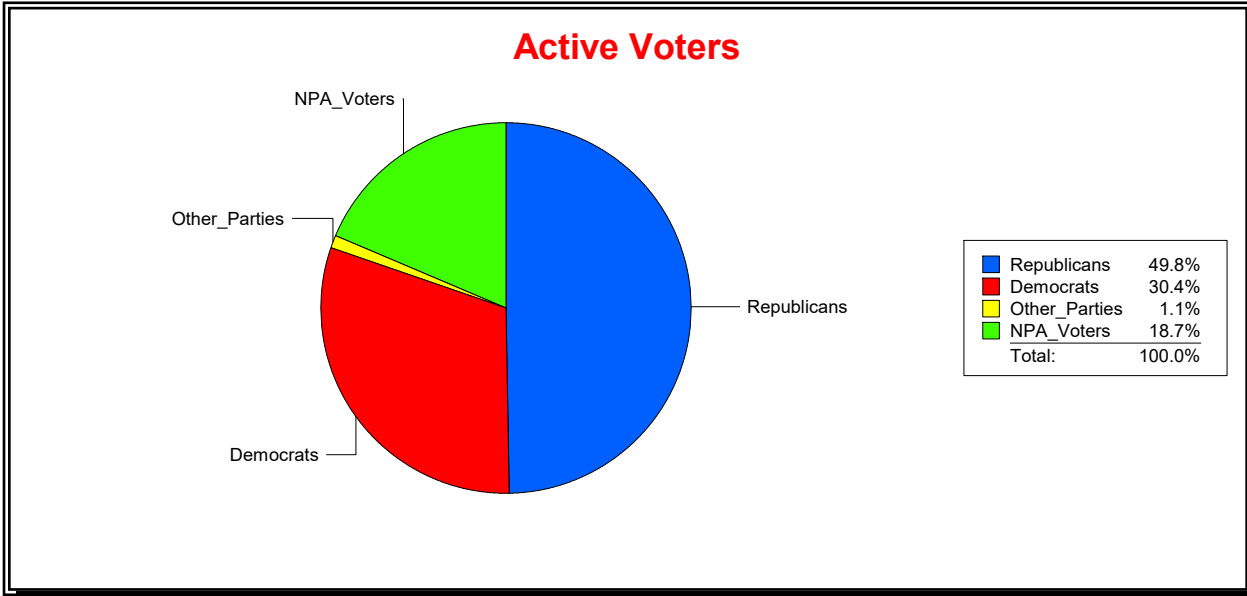

WESLEY WILCOX

Supervisor of Elections

MARION COUNTY, FL

Date 1/2/2019

Time 08:33 AM

Graphs of District Registration

Active Registered Voters

Inactive Voters

<u>District</u>	<u>Total</u>	<u>Dems</u>	<u>Reps</u>	<u>NonP</u>	<u>Other</u>	<u>Total</u>	<u>Dems</u>	<u>Reps</u>	<u>NonP</u>	<u>Other</u>
Indigo East	664	202	331	124	7	5	0	3	2	0