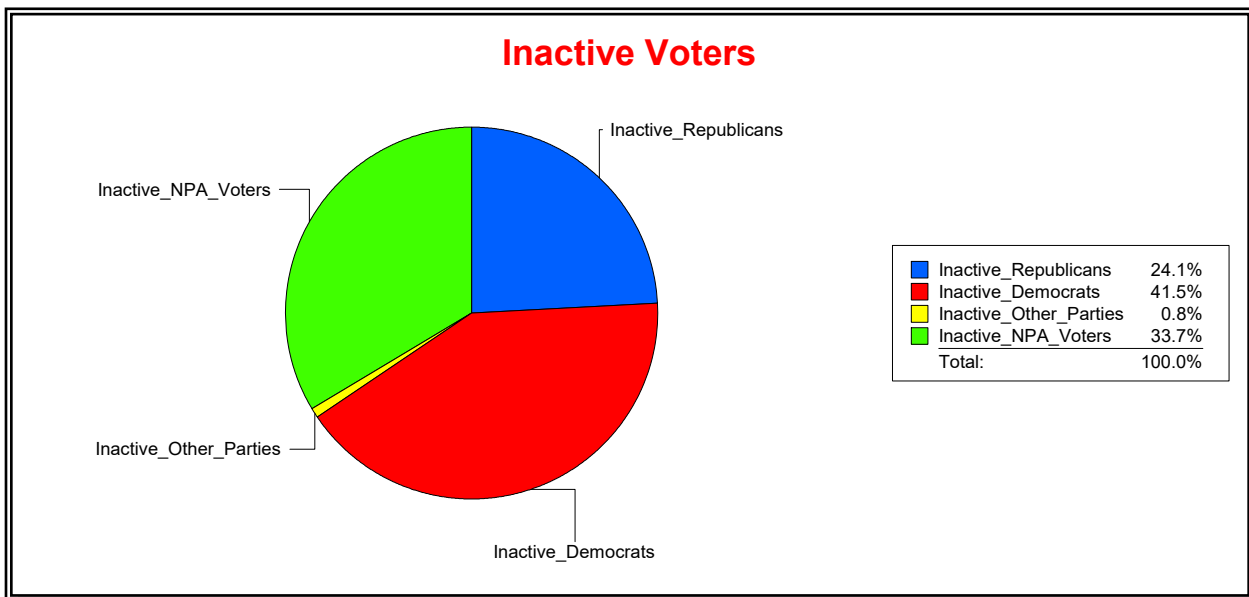

WESLEY WILCOX

Supervisor of Elections

MARION COUNTY, FL

Date 1/2/2019

Time 08:33 AM

Graphs of District Registration

Active Registered Voters

Inactive Voters

District	Total	Dems	Reps	NonP	Other	Total	Dems	Reps	NonP	Other
Silver Spring Shores	14,977	6,487	4,800	3,579	111	511	212	123	172	4