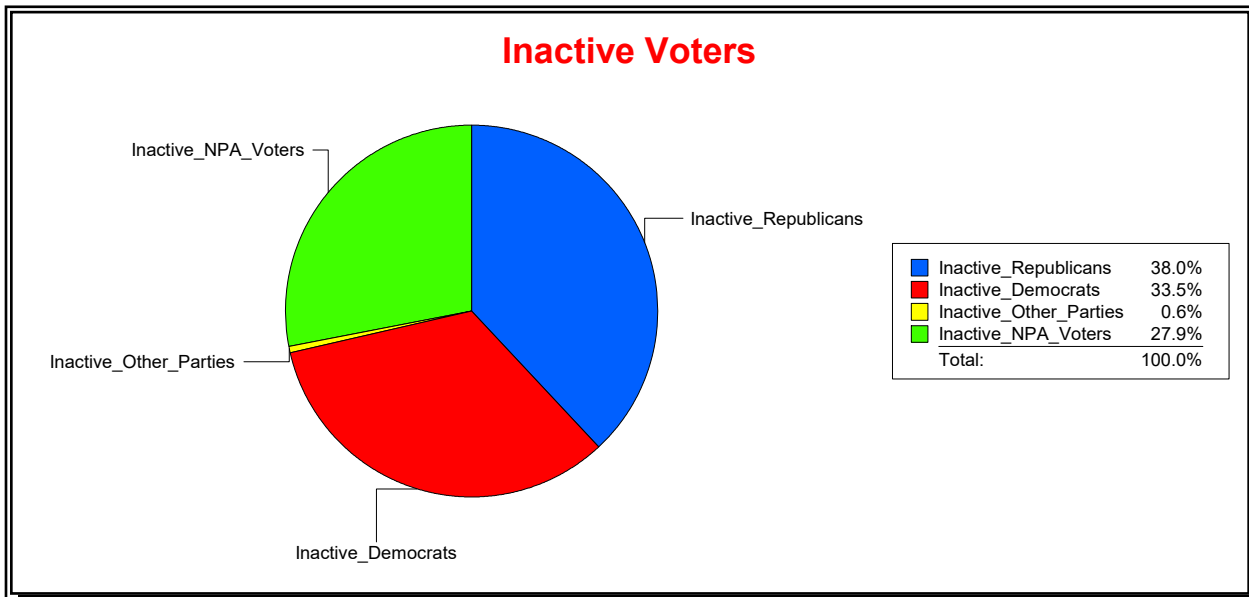

WESLEY WILCOX

Supervisor of Elections

MARION COUNTY, FL

Date 1/2/2019

Time 08:33 AM

Graphs of District Registration

Active Registered Voters

Inactive Voters

<u>District</u>	<u>Total</u>	<u>Dems</u>	<u>Reps</u>	<u>NonP</u>	<u>Other</u>	<u>Total</u>	<u>Dems</u>	<u>Reps</u>	<u>NonP</u>	<u>Other</u>
Old Congressional District 3	5,062	1,266	2,610	1,147	39	179	60	68	50	1