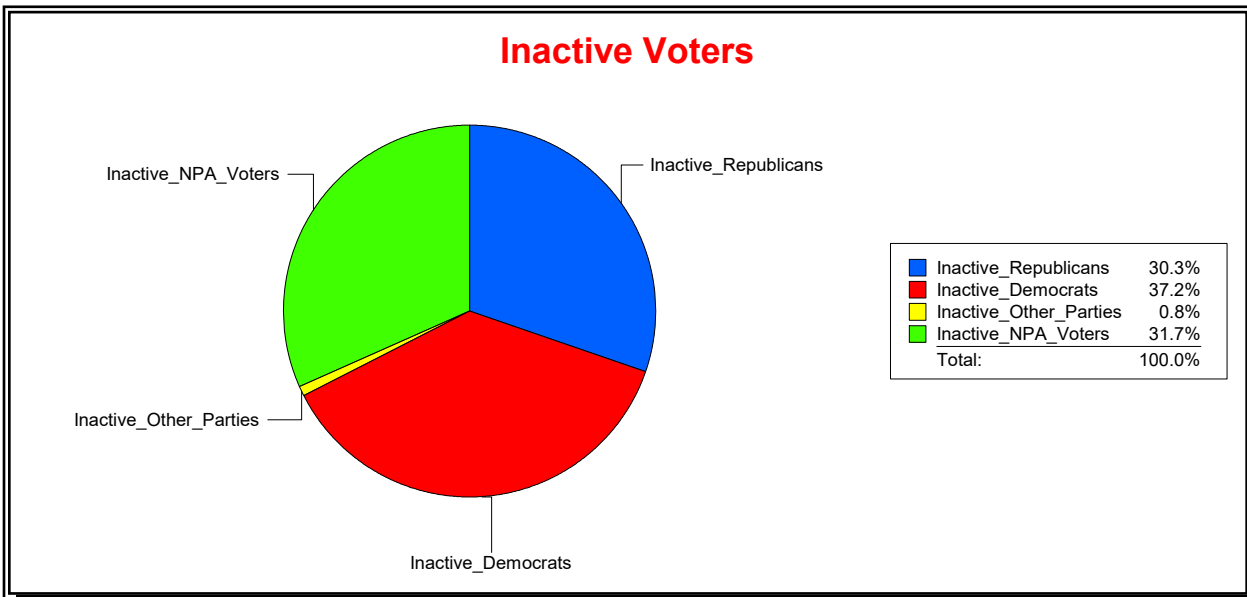

WESLEY WILCOX

Supervisor of Elections

MARION COUNTY, FL

Date 1/2/2019

Time 08:33 AM

Graphs of District Registration

Active Registered Voters

Inactive Voters

<u>District</u>	<u>Total</u>	<u>Dems</u>	<u>Reps</u>	<u>NonP</u>	<u>Other</u>	<u>Total</u>	<u>Dems</u>	<u>Reps</u>	<u>NonP</u>	<u>Other</u>
School Board Dist 1	52,502	18,334	21,705	12,043	420	1,842	686	558	584	14