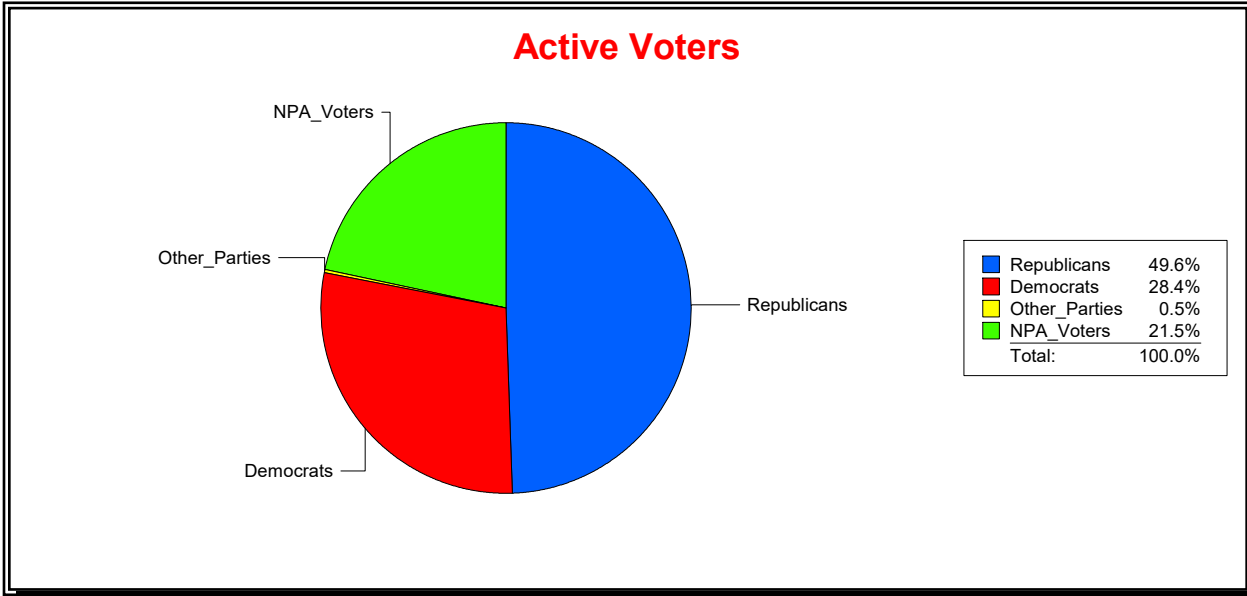

WESLEY WILCOX

Supervisor of Elections

MARION COUNTY, FL

Date 1/2/2019

Time 08:33 AM

Graphs of District Registration

Active Registered Voters

Inactive Voters

<u>District</u>	<u>Total</u>	<u>Dems</u>	<u>Reps</u>	<u>NonP</u>	<u>Other</u>	<u>Total</u>	<u>Dems</u>	<u>Reps</u>	<u>NonP</u>	<u>Other</u>
Candler Hills East	952	270	472	205	5	10	5	1	4	0