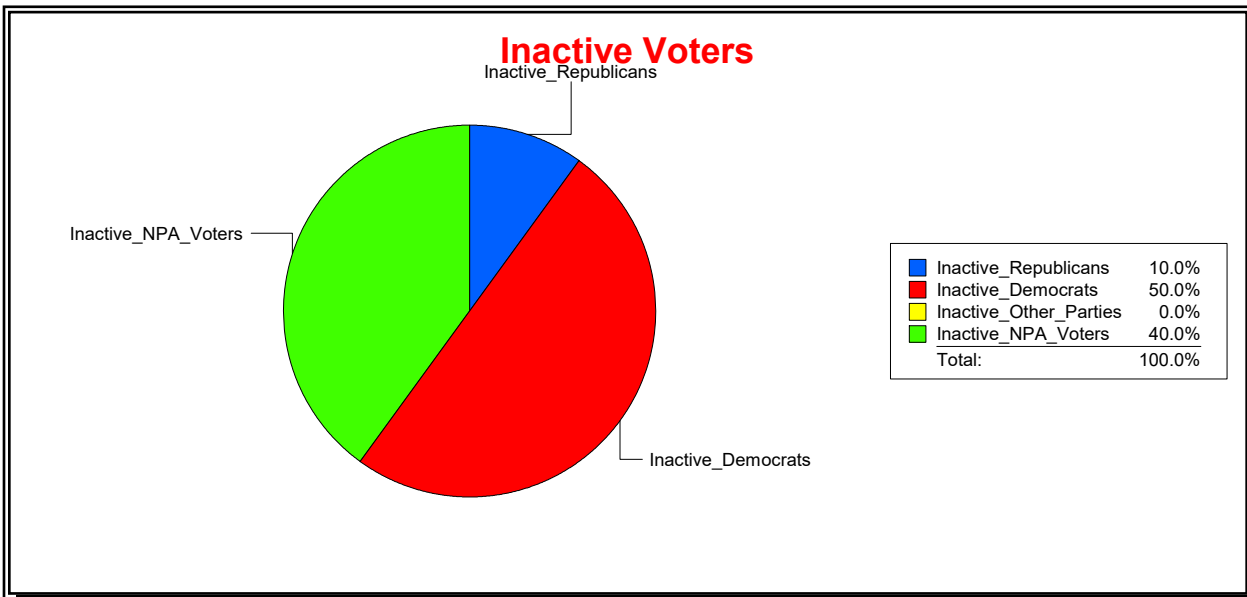

WESLEY WILCOX

Supervisor of Elections

MARION COUNTY, FL

Date 1/2/2019

Time 08:33 AM

Graphs of District Registration

Active Registered Voters

Inactive Voters

<u>District</u>	<u>Total</u>	<u>Dems</u>	<u>Reps</u>	<u>NonP</u>	<u>Other</u>	<u>Total</u>	<u>Dems</u>	<u>Reps</u>	<u>NonP</u>	<u>Other</u>
Candler Hills East	952	270	472	205	5	10	5	1	4	0