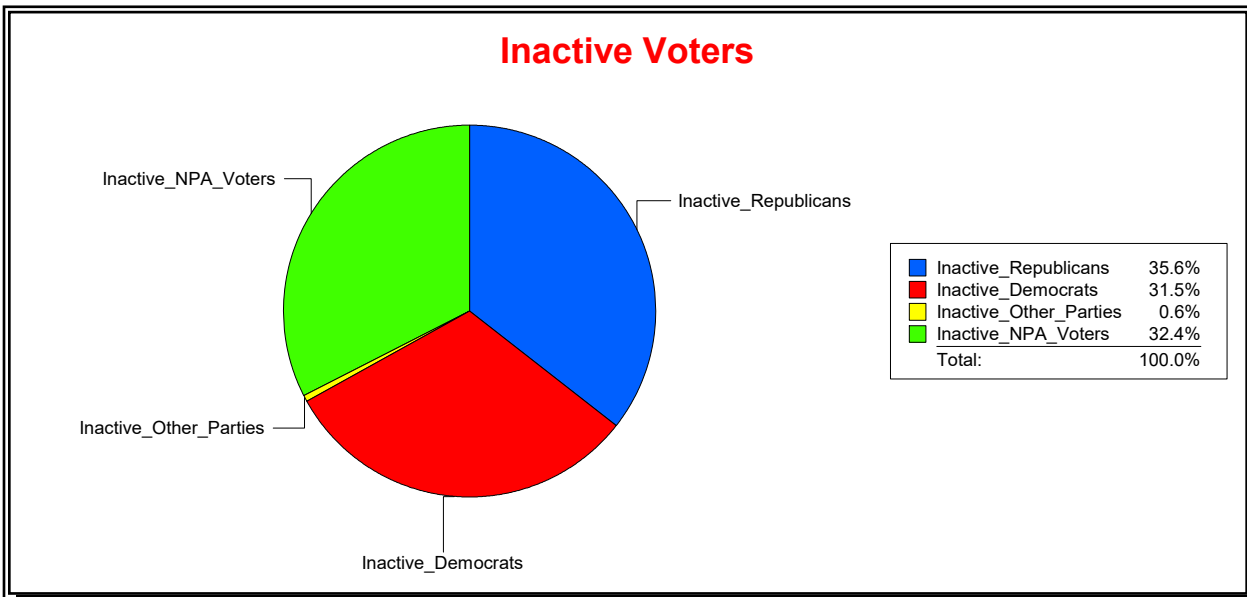

WESLEY WILCOX

Supervisor of Elections

MARION COUNTY, FL

Date 1/2/2019

Time 08:33 AM

Graphs of District Registration

Active Registered Voters

Inactive Voters

<u>District</u>	<u>Total</u>	<u>Dems</u>	<u>Reps</u>	<u>NonP</u>	<u>Other</u>	<u>Total</u>	<u>Dems</u>	<u>Reps</u>	<u>NonP</u>	<u>Other</u>
School Board Dist 2	49,349	13,173	24,428	11,443	305	1,350	425	480	437	8