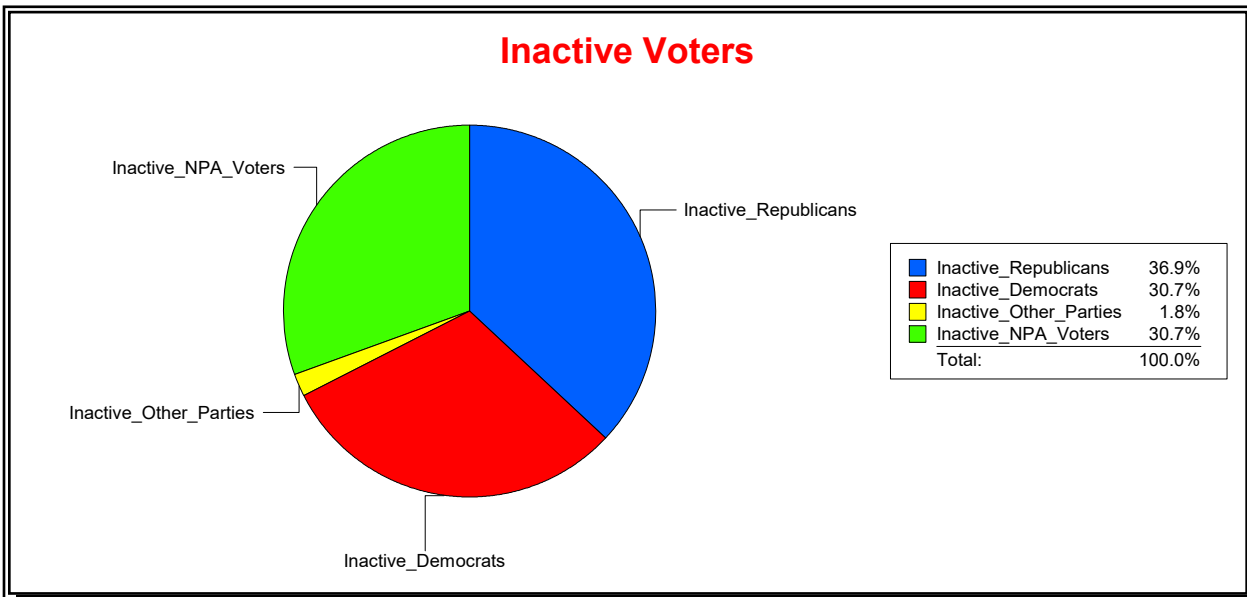

WESLEY WILCOX

Supervisor of Elections

MARION COUNTY, FL

Date 1/2/2019

Time 08:33 AM

Graphs of District Registration

Active Registered Voters

Inactive Voters

District	Total	Dems	Reps	NonP	Other	Total	Dems	Reps	NonP	Other
Ocala City District 5	11,026	3,100	5,736	2,115	75	388	119	143	119	7