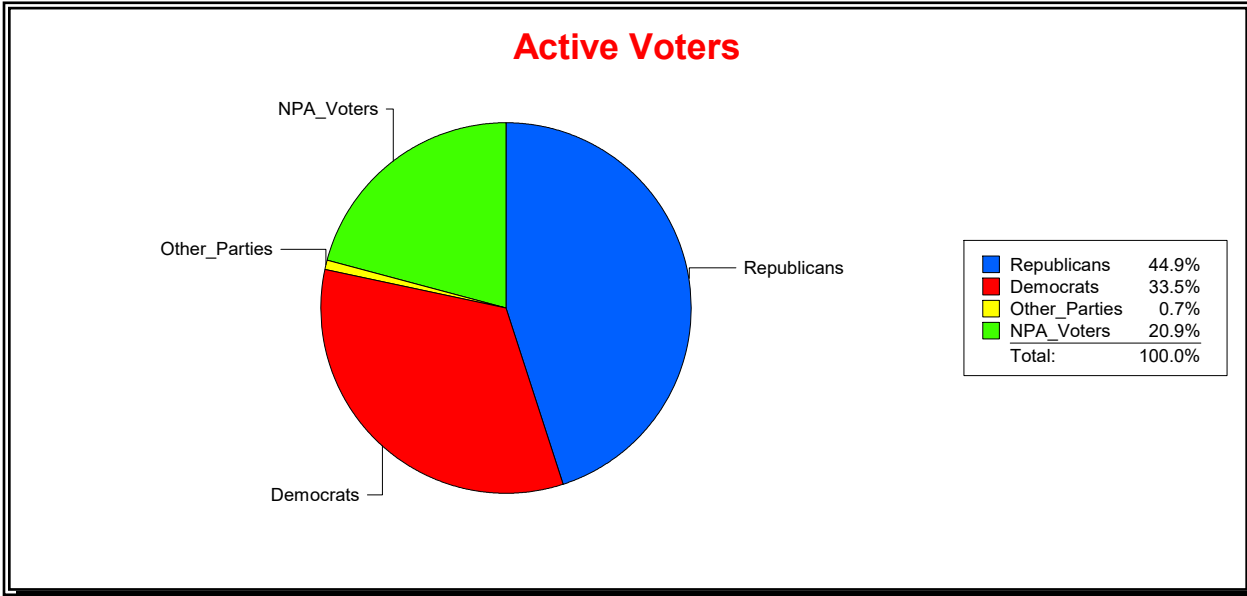

WESLEY WILCOX

Supervisor of Elections

MARION COUNTY, FL

Date 1/2/2019

Time 08:33 AM

Graphs of District Registration

Active Registered Voters

Inactive Voters

<u>District</u>	<u>Total</u>	<u>Dems</u>	<u>Reps</u>	<u>NonP</u>	<u>Other</u>	<u>Total</u>	<u>Dems</u>	<u>Reps</u>	<u>NonP</u>	<u>Other</u>
Senate District 08	99,867	33,448	44,843	20,852	724	3,599	1,333	1,137	1,103	26