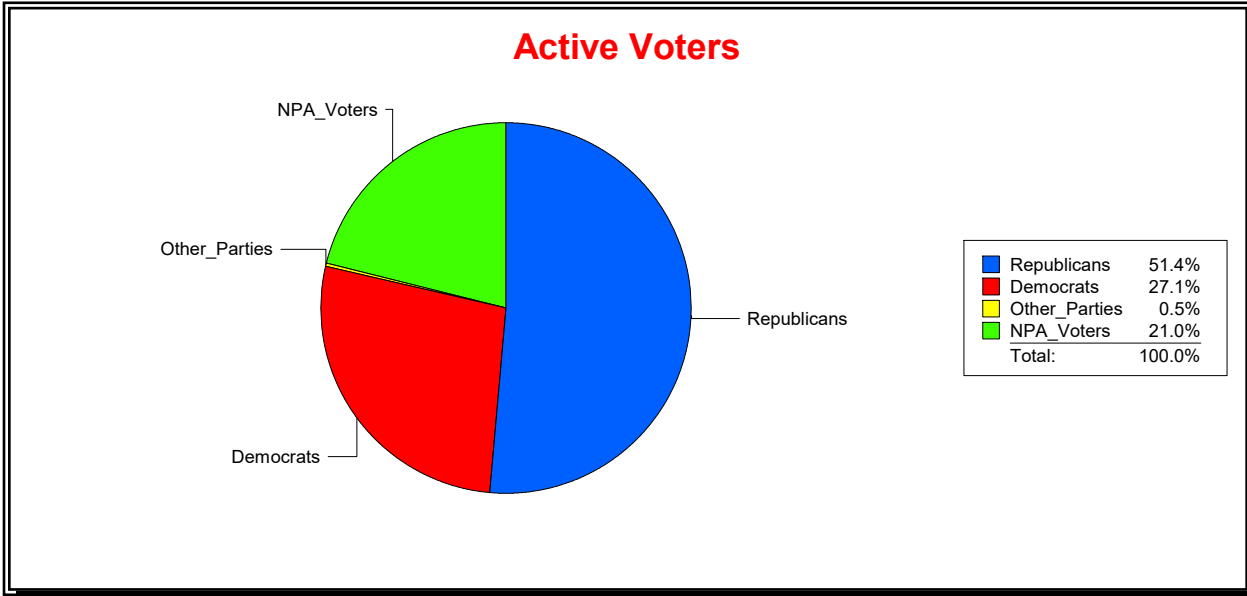

WESLEY WILCOX

Supervisor of Elections

MARION COUNTY, FL

Date 1/2/2019

Time 08:33 AM

Graphs of District Registration

Active Registered Voters

Inactive Voters

District	Total	Dems	Reps	NonP	Other	Total	Dems	Reps	NonP	Other
Marion Landing	925	251	475	194	5	16	7	5	4	0