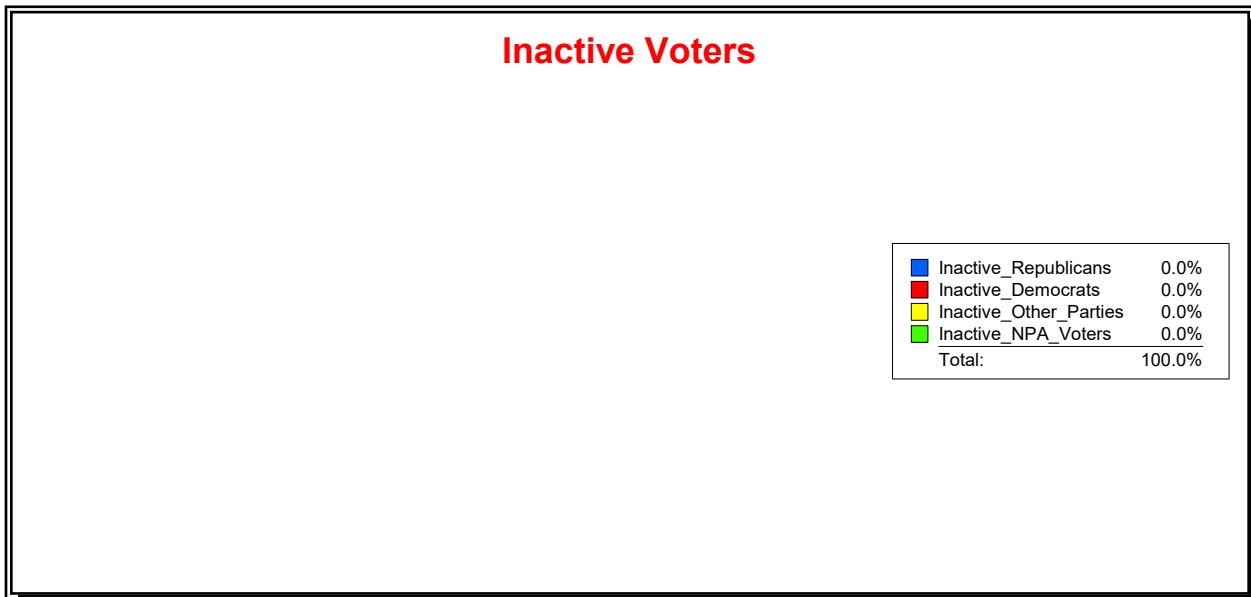

WESLEY WILCOX

Supervisor of Elections

MARION COUNTY, FL

Date 1/2/2019

Time 08:33 AM

Graphs of District Registration

Active Registered Voters

Inactive Voters

<u>District</u>	<u>Total</u>	<u>Dems</u>	<u>Reps</u>	<u>NonP</u>	<u>Other</u>	<u>Total</u>	<u>Dems</u>	<u>Reps</u>	<u>NonP</u>	<u>Other</u>
No City	0	0	0	0	0	0	0	0	0	0