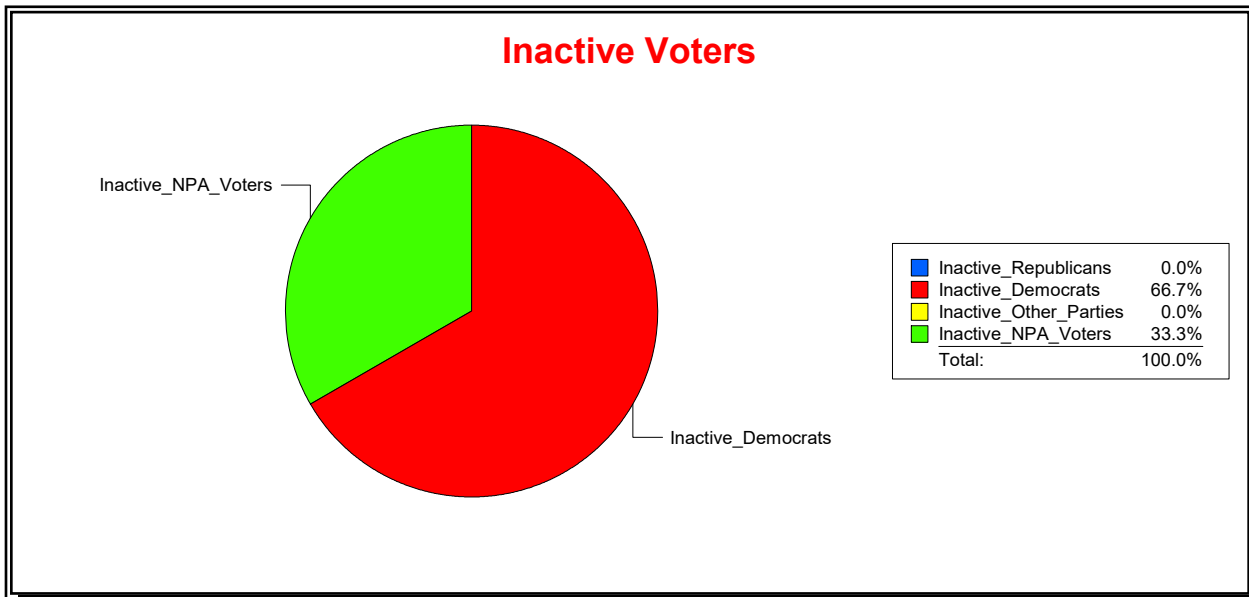

WESLEY WILCOX

Supervisor of Elections

MARION COUNTY, FL

Date 1/2/2019

Time 08:33 AM

Graphs of District Registration

Active Registered Voters

Inactive Voters

<u>District</u>	<u>Total</u>	<u>Dems</u>	<u>Reps</u>	<u>NonP</u>	<u>Other</u>	<u>Total</u>	<u>Dems</u>	<u>Reps</u>	<u>NonP</u>	<u>Other</u>
McIntosh	362	102	173	78	9	3	2	0	1	0