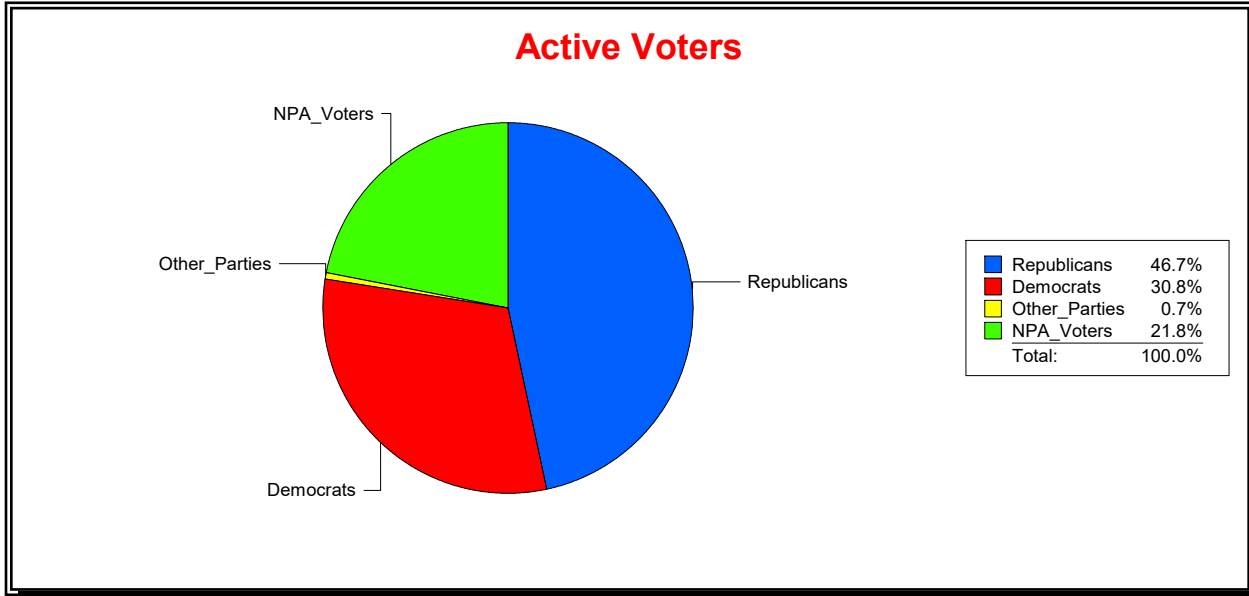

WESLEY WILCOX

Supervisor of Elections

MARION COUNTY, FL

Date 1/2/2019

Time 08:33 AM

Graphs of District Registration

Active Registered Voters

Inactive Voters

District	Total	Dems	Reps	NonP	Other	Total	Dems	Reps	NonP	Other
SR 200 Corridor	33,353	10,265	15,571	7,281	236	713	253	269	188	3