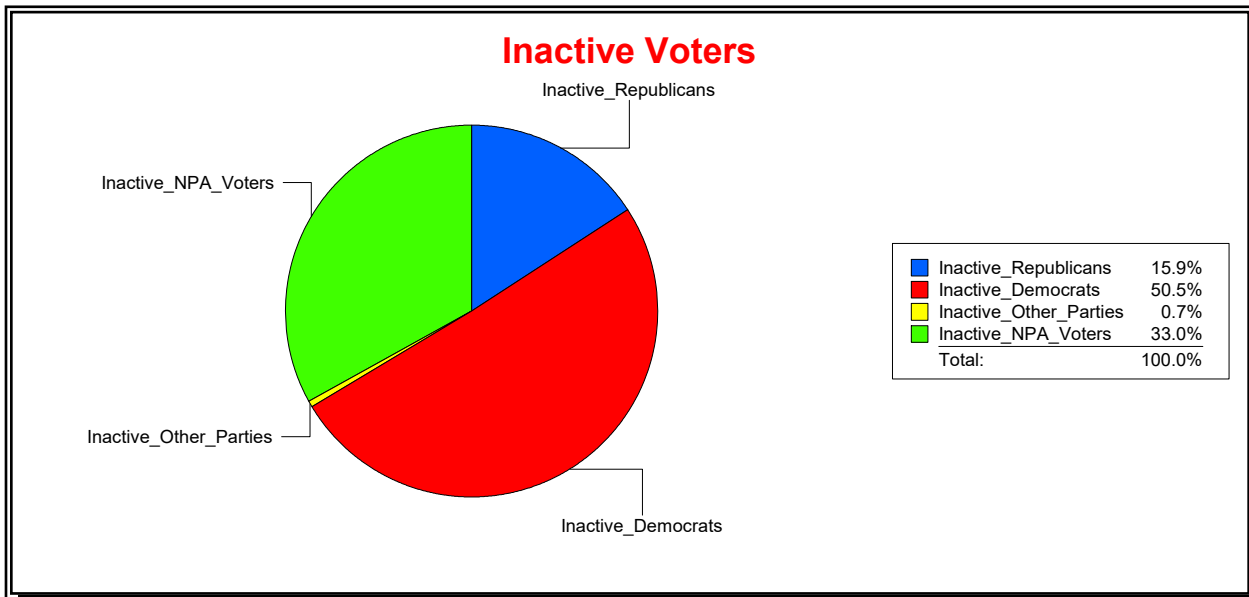

WESLEY WILCOX

Supervisor of Elections

MARION COUNTY, FL

Date 1/2/2019

Time 08:33 AM

Graphs of District Registration

Active Registered Voters

Inactive Voters

<u>District</u>	<u>Total</u>	<u>Dems</u>	<u>Reps</u>	<u>NonP</u>	<u>Other</u>	<u>Total</u>	<u>Dems</u>	<u>Reps</u>	<u>NonP</u>	<u>Other</u>
Ocala City District 2	6,516	4,082	1,053	1,344	37	440	222	70	145	3