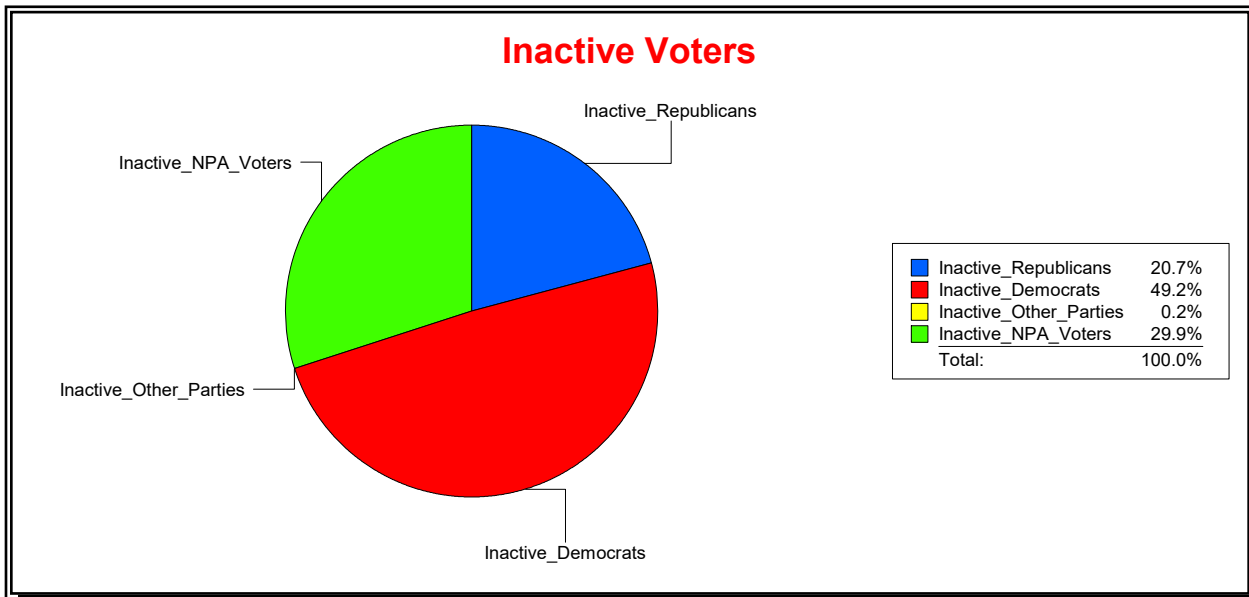

WESLEY WILCOX

Supervisor of Elections

MARION COUNTY, FL

Date 1/2/2019

Time 08:33 AM

Graphs of District Registration

Active Registered Voters

Inactive Voters

<u>District</u>	<u>Total</u>	<u>Dems</u>	<u>Reps</u>	<u>NonP</u>	<u>Other</u>	<u>Total</u>	<u>Dems</u>	<u>Reps</u>	<u>NonP</u>	<u>Other</u>
Marion Oaks	11,231	5,907	2,567	2,705	52	415	204	86	124	1