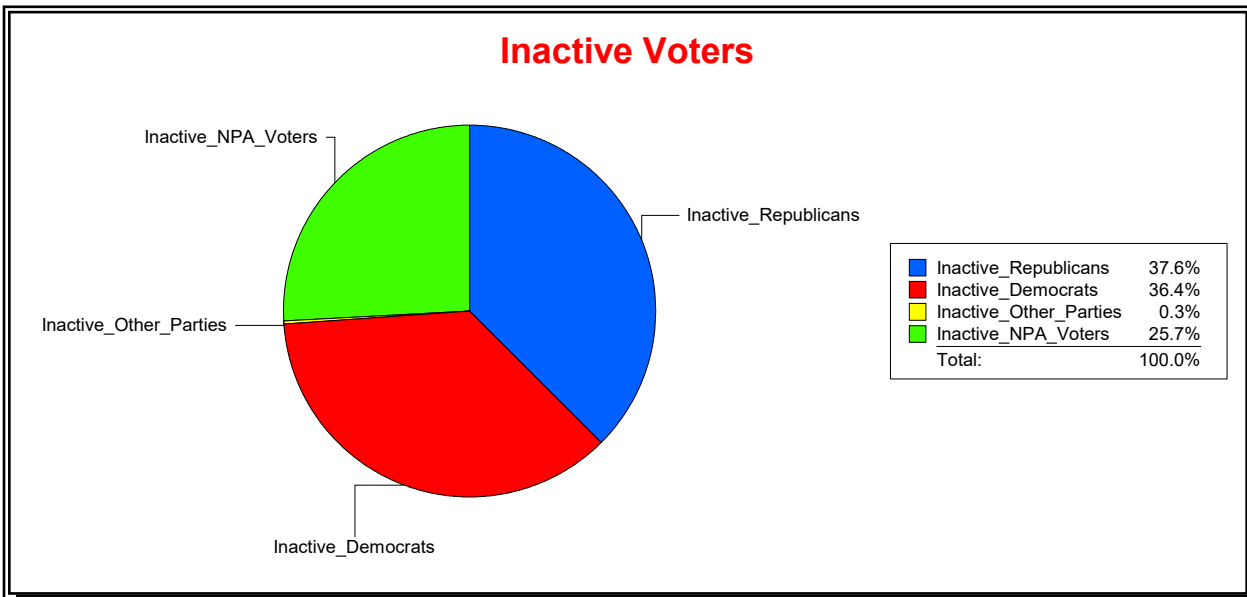

WESLEY WILCOX

Supervisor of Elections

MARION COUNTY, FL

Date 1/2/2019

Time 08:33 AM

Graphs of District Registration

Active Registered Voters

Inactive Voters

District	Total	Dems	Reps	NonP	Other	Total	Dems	Reps	NonP	Other
Old Congressional District 5	12,912	3,884	6,091	2,851	86	338	123	127	87	1