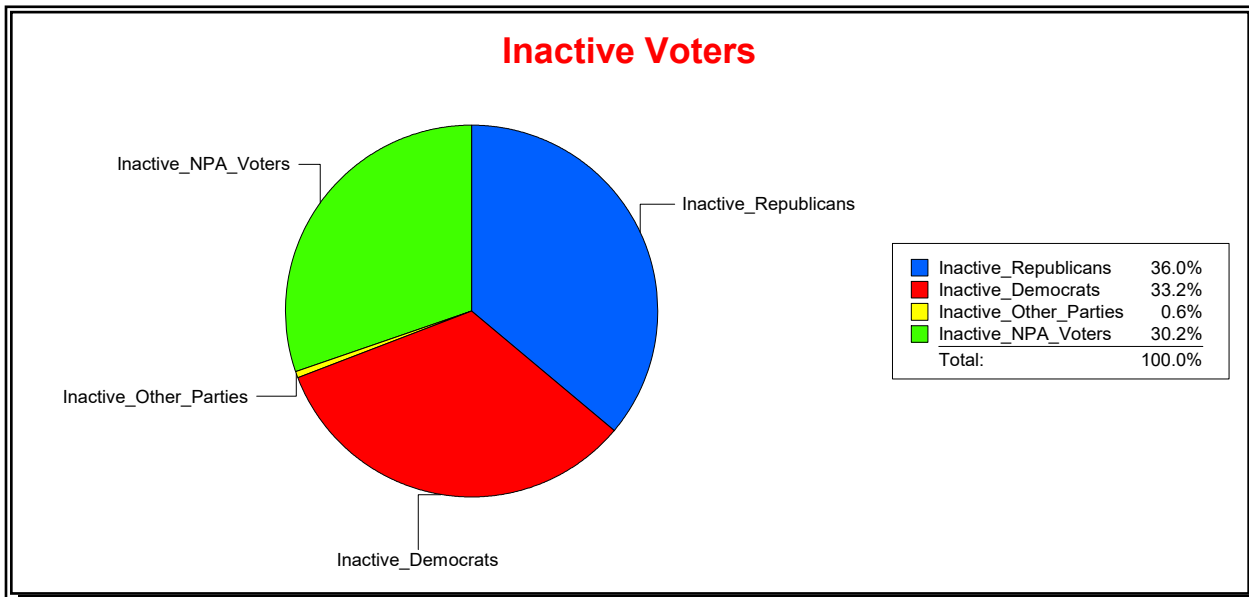

WESLEY WILCOX

Supervisor of Elections

MARION COUNTY, FL

Date 1/2/2019

Time 08:33 AM

Graphs of District Registration

Active Registered Voters

Inactive Voters

<u>District</u>	<u>Total</u>	<u>Dems</u>	<u>Reps</u>	<u>NonP</u>	<u>Other</u>	<u>Total</u>	<u>Dems</u>	<u>Reps</u>	<u>NonP</u>	<u>Other</u>
Ocala City District 3	9,408	3,163	3,768	2,378	99	530	176	191	160	3