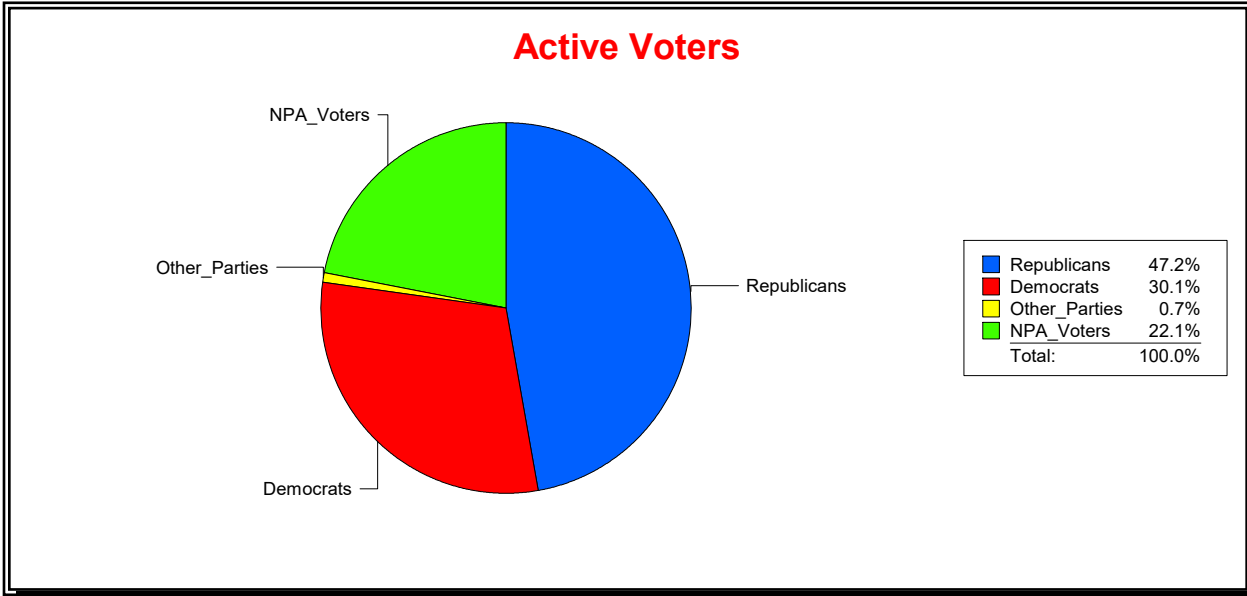

WESLEY WILCOX

Supervisor of Elections

MARION COUNTY, FL

Date 1/2/2019

Time 08:33 AM

Graphs of District Registration

Active Registered Voters

Inactive Voters

District	Total	Dems	Reps	NonP	Other	Total	Dems	Reps	NonP	Other
Old Congressional District 5	12,912	3,884	6,091	2,851	86	338	123	127	87	1