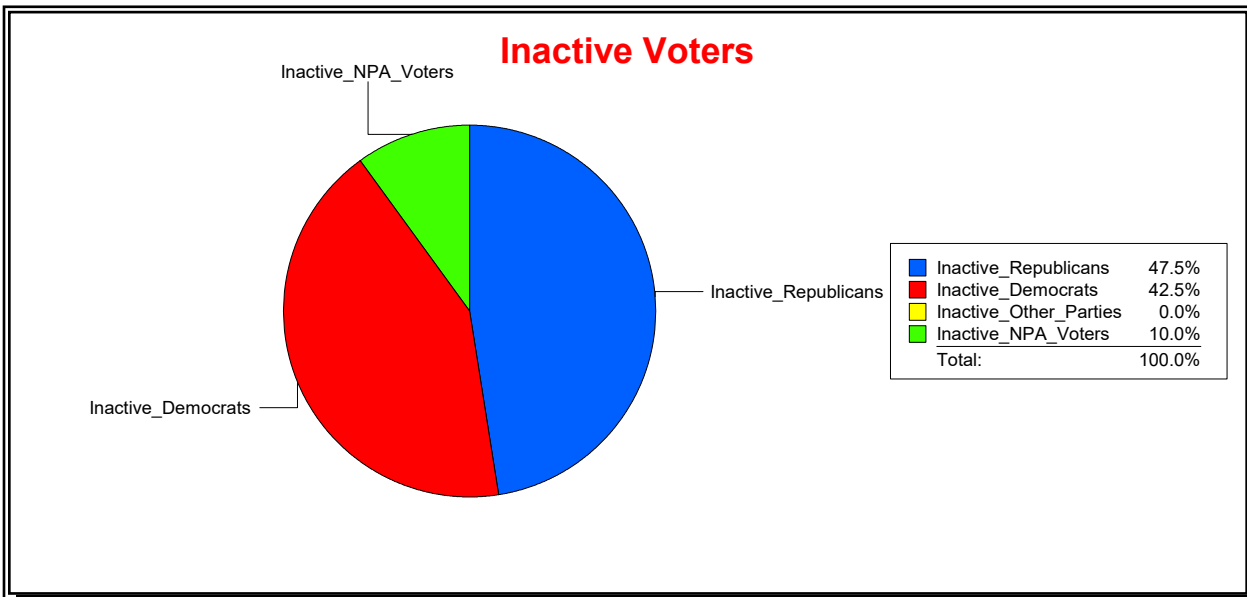

WESLEY WILCOX

Supervisor of Elections

MARION COUNTY, FL

Date 1/2/2019

Time 08:33 AM

Graphs of District Registration

Active Registered Voters

Inactive Voters

<u>District</u>	<u>Total</u>	<u>Dems</u>	<u>Reps</u>	<u>NonP</u>	<u>Other</u>	<u>Total</u>	<u>Dems</u>	<u>Reps</u>	<u>NonP</u>	<u>Other</u>
Dunnellon	1,343	434	620	275	14	40	17	19	4	0