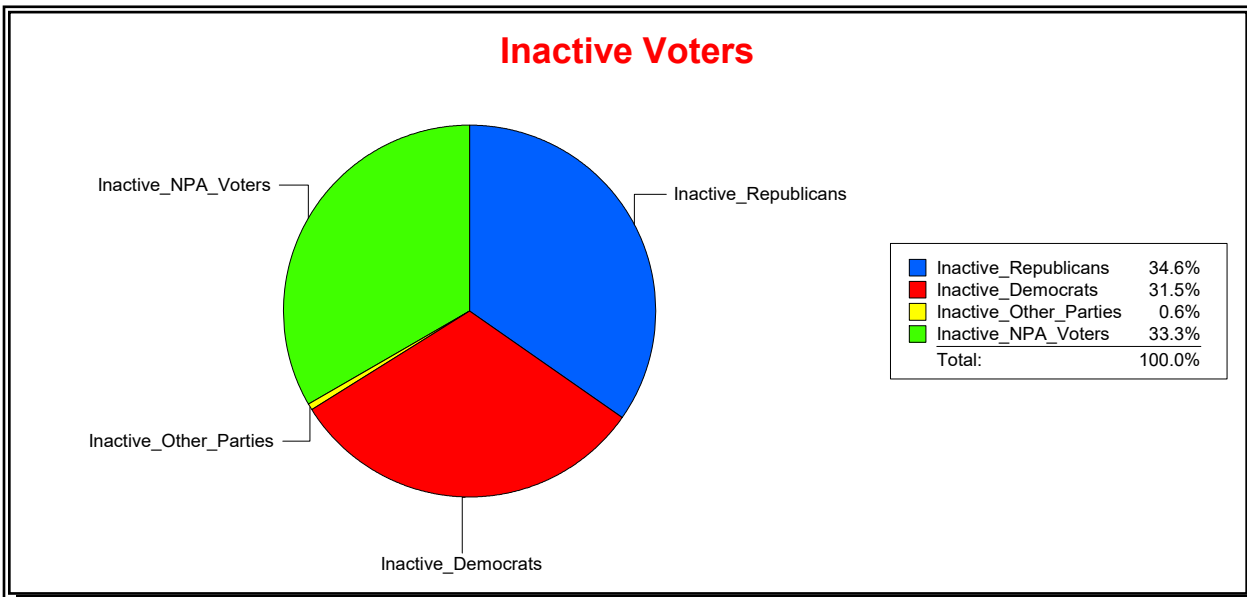

WESLEY WILCOX

Supervisor of Elections

MARION COUNTY, FL

Date 1/2/2019

Time 08:33 AM

Graphs of District Registration

Active Registered Voters

Inactive Voters

<u>District</u>	<u>Total</u>	<u>Dems</u>	<u>Reps</u>	<u>NonP</u>	<u>Other</u>	<u>Total</u>	<u>Dems</u>	<u>Reps</u>	<u>NonP</u>	<u>Other</u>
County Commission 3	50,830	13,895	24,953	11,655	327	1,366	430	473	455	8