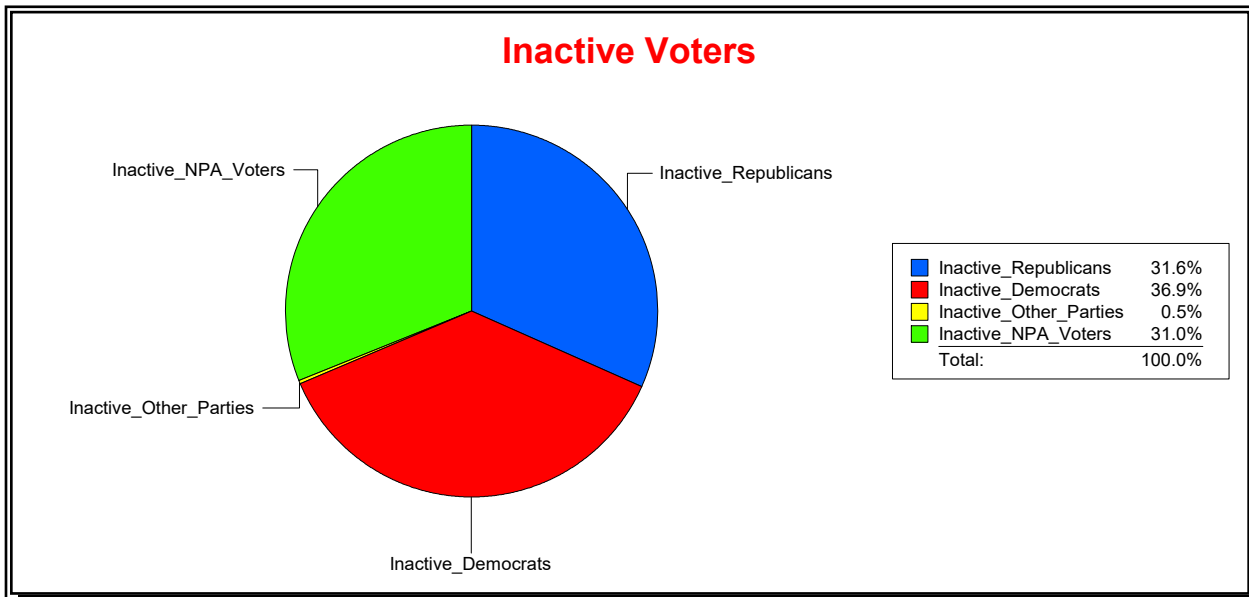

WESLEY WILCOX

Supervisor of Elections

MARION COUNTY, FL

Date 1/2/2019

Time 08:33 AM

Graphs of District Registration

Active Registered Voters

Inactive Voters

<u>District</u>	<u>Total</u>	<u>Dems</u>	<u>Reps</u>	<u>NonP</u>	<u>Other</u>	<u>Total</u>	<u>Dems</u>	<u>Reps</u>	<u>NonP</u>	<u>Other</u>
Old Congressional District 6	167,309	55,107	74,085	36,977	1,140	5,010	1,850	1,581	1,554	25