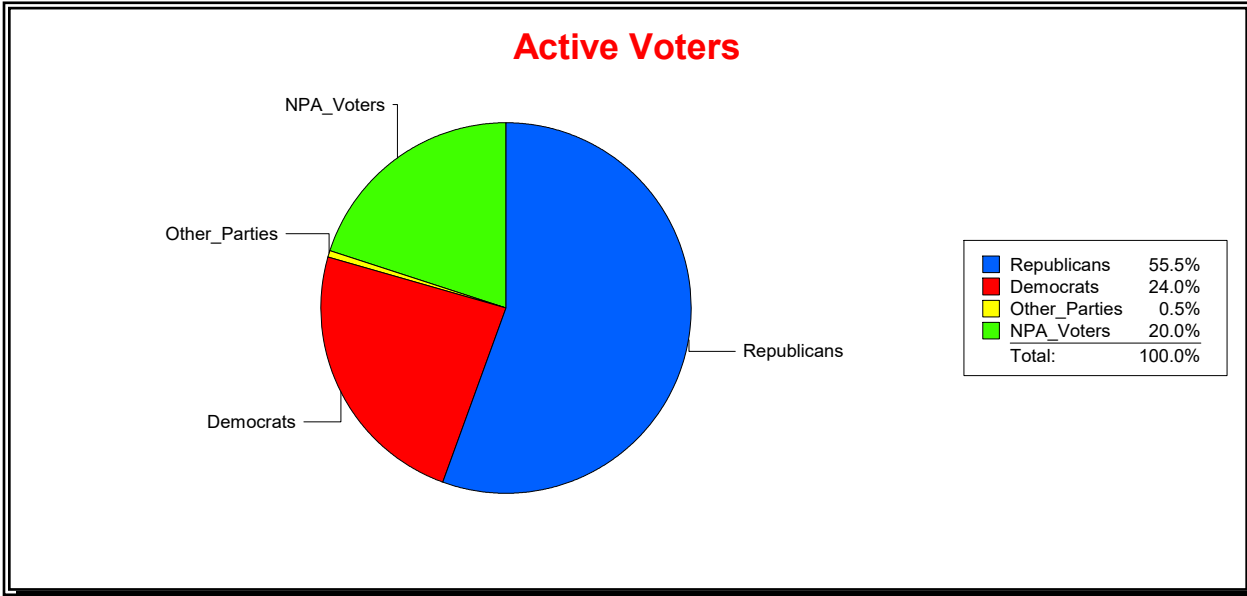

WESLEY WILCOX

Supervisor of Elections

MARION COUNTY, FL

Date 1/2/2019

Time 08:33 AM

Graphs of District Registration

Active Registered Voters

Inactive Voters

<u>District</u>	<u>Total</u>	<u>Dems</u>	<u>Reps</u>	<u>NonP</u>	<u>Other</u>	<u>Total</u>	<u>Dems</u>	<u>Reps</u>	<u>NonP</u>	<u>Other</u>
Village Community Development	7,717	1,853	4,284	1,541	39	145	41	62	42	0