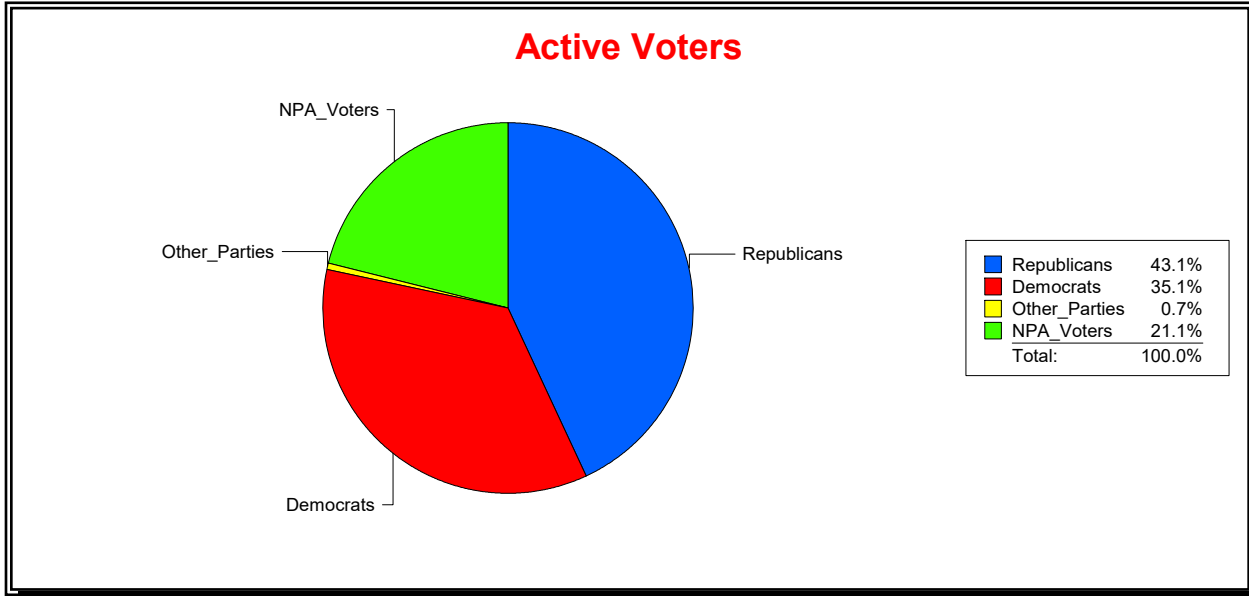

WESLEY WILCOX

Supervisor of Elections

MARION COUNTY, FL

Date 1/2/2019

Time 08:33 AM

Graphs of District Registration

Active Registered Voters

Inactive Voters

District	Total	Dems	Reps	NonP	Other	Total	Dems	Reps	NonP	Other
County Commission 4	43,692	15,355	18,838	9,199	300	1,697	651	527	503	16