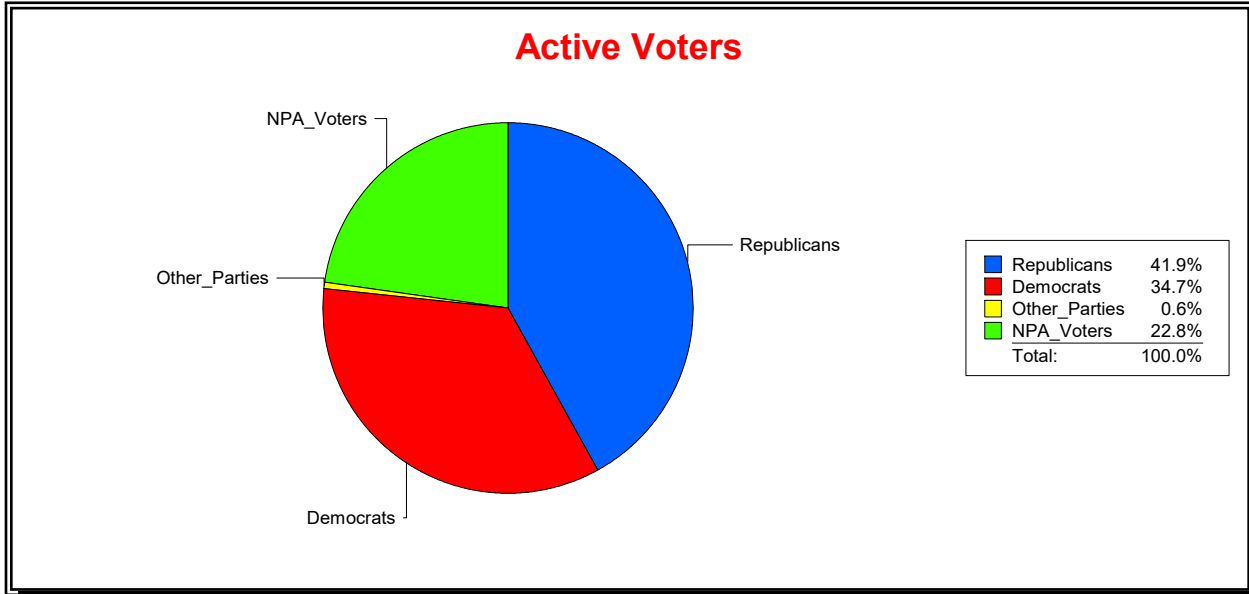

District	Total	Dems	Reps	NonP	Other	Total	Dems	Reps	NonP	Other
Marion County	245,252	80,002	109,156	54,395	1,699	7,546	2,760	2,401	2,340	45

WESLEY WILCOX

Supervisor of Elections

MARION COUNTY, FL

Date 1/2/2019

WESLEY WILCOX

Supervisor of Elections

MARION COUNTY, FL

Date 1/2/2019

Time 08:33 AM

Graphs of District Registration

Active Registered Voters

Inactive Voters

District	Total	Dems	Reps	NonP	Other	Total	Dems	Reps	NonP	Other
County Commission 2	55,520	19,244	23,279	12,653	344	1,663	638	528	489	8

**WESLEY WILCOX**

Supervisor of Elections

MARION COUNTY, FL

Date 1/2/2019