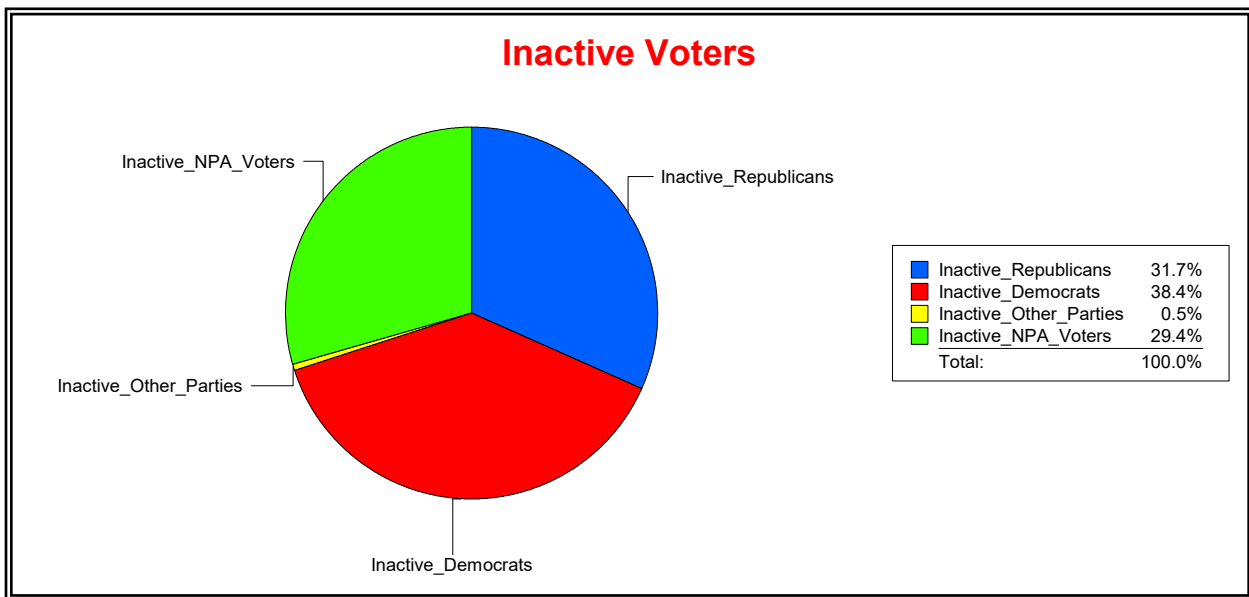

District	Total	Dems	Reps	NonP	Other	Total	Dems	Reps	NonP	Other
Marion County	245,252	80,002	109,156	54,395	1,699	7,546	2,760	2,401	2,340	45

WESLEY WILCOX

Supervisor of Elections

MARION COUNTY, FL

Date 1/2/2019

WESLEY WILCOX

Supervisor of Elections

MARION COUNTY, FL

Date 1/2/2019

Time 08:33 AM

Graphs of District Registration

Active Registered Voters

Inactive Voters

District	Total	Dems	Reps	NonP	Other	Total	Dems	Reps	NonP	Other
County Commission 2	55,520	19,244	23,279	12,653	344	1,663	638	528	489	8

**WESLEY WILCOX**

Supervisor of Elections

MARION COUNTY, FL

Date 1/2/2019