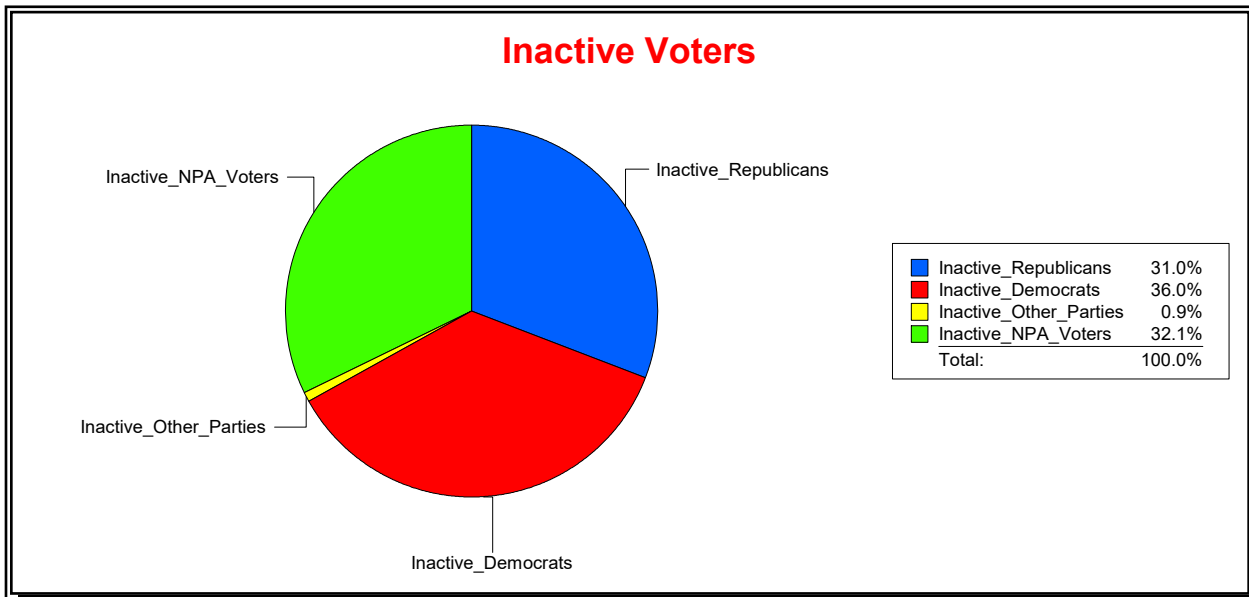

WESLEY WILCOX

Supervisor of Elections

MARION COUNTY, FL

Date 1/2/2019

Time 08:33 AM

Graphs of District Registration

Active Registered Voters

Inactive Voters

<u>District</u>	<u>Total</u>	<u>Dems</u>	<u>Reps</u>	<u>NonP</u>	<u>Other</u>	<u>Total</u>	<u>Dems</u>	<u>Reps</u>	<u>NonP</u>	<u>Other</u>
Old Congressional District 8	59,969	19,745	26,370	13,420	434	2,019	727	625	649	18