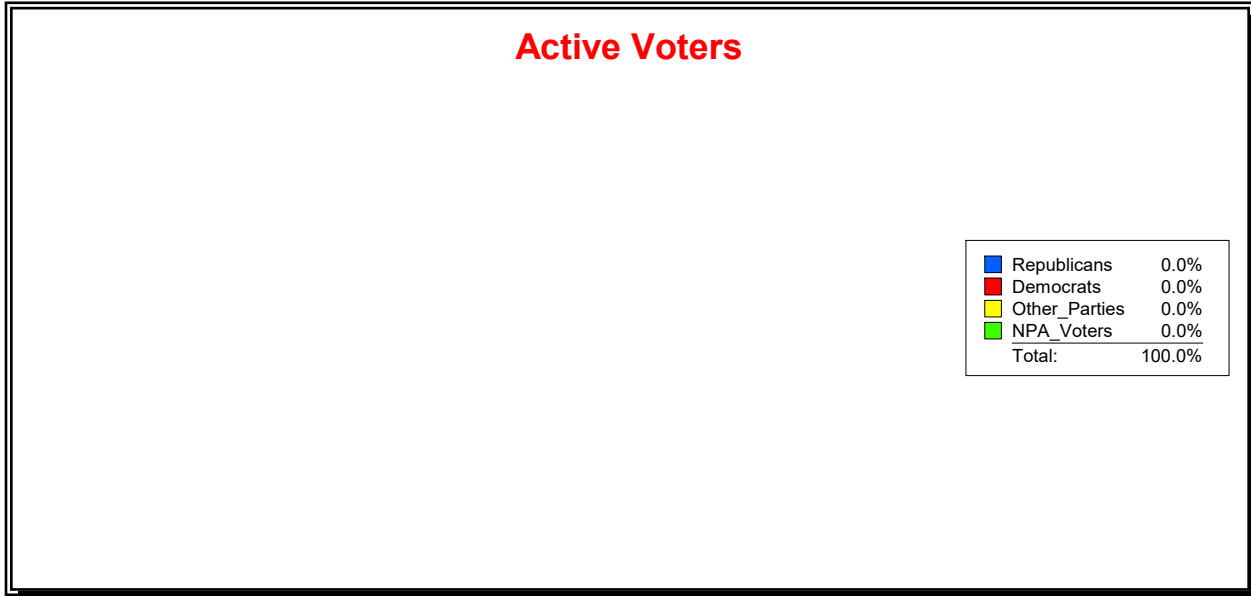

WESLEY WILCOX

Supervisor of Elections

MARION COUNTY, FL

Date 1/2/2019

Time 08:33 AM

Graphs of District Registration

Active Registered Voters

Inactive Voters

<u>District</u>	<u>Total</u>	<u>Dems</u>	<u>Reps</u>	<u>NonP</u>	<u>Other</u>	<u>Total</u>	<u>Dems</u>	<u>Reps</u>	<u>NonP</u>	<u>Other</u>
No City	0	0	0	0	0	0	0	0	0	0