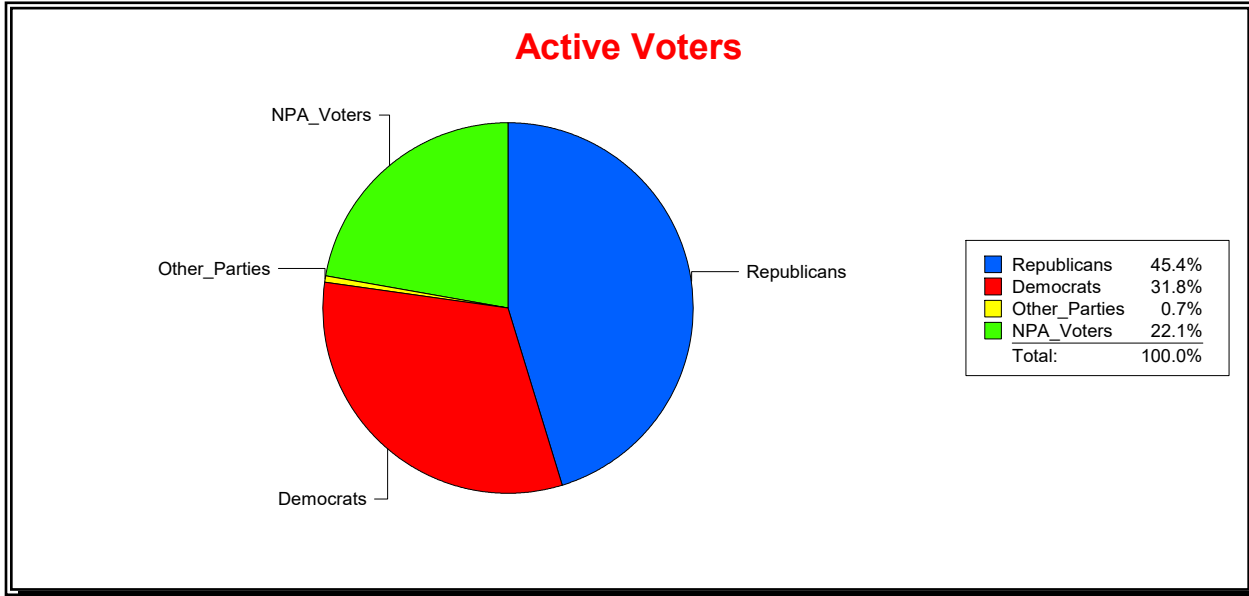

WESLEY WILCOX

Supervisor of Elections

MARION COUNTY, FL

Date 1/2/2019

Time 08:33 AM

Graphs of District Registration

Active Registered Voters

Inactive Voters

District	Total	Dems	Reps	NonP	Other	Total	Dems	Reps	NonP	Other
County Commission 1	47,216	14,998	21,427	10,446	345	1,379	511	422	440	6