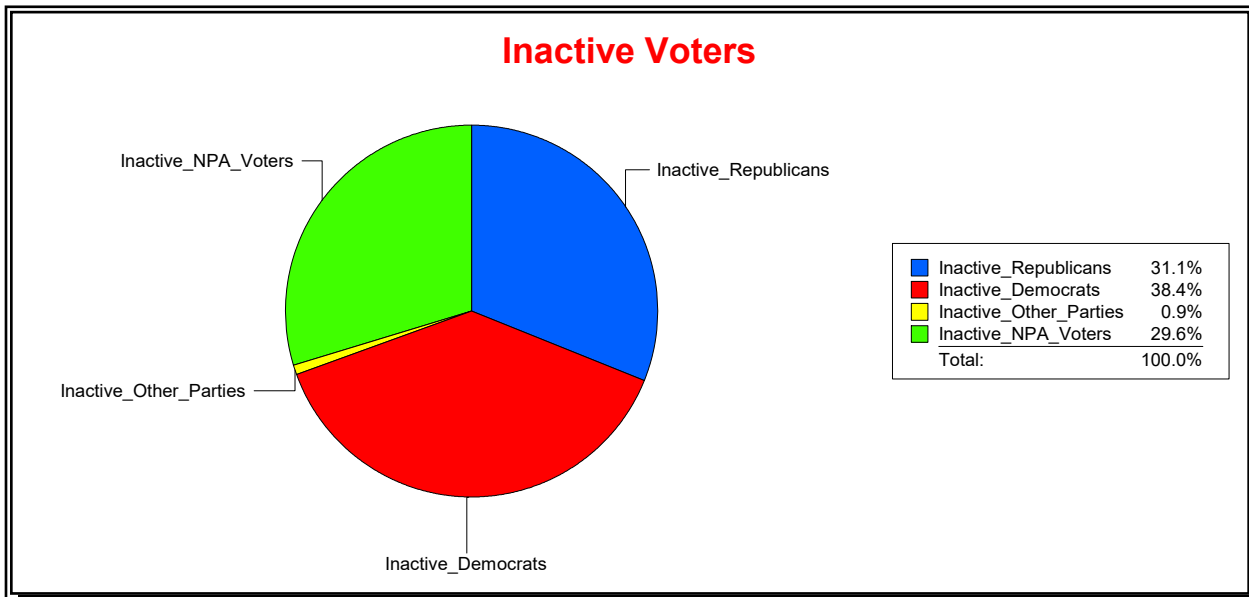

WESLEY WILCOX

Supervisor of Elections

MARION COUNTY, FL

Date 1/2/2019

Time 08:33 AM

Graphs of District Registration

Active Registered Voters

Inactive Voters

District	Total	Dems	Reps	NonP	Other	Total	Dems	Reps	NonP	Other
County Commission 4	43,692	15,355	18,838	9,199	300	1,697	651	527	503	16

**WESLEY WILCOX**

Supervisor of Elections

MARION COUNTY, FL

Date 1/2/2019