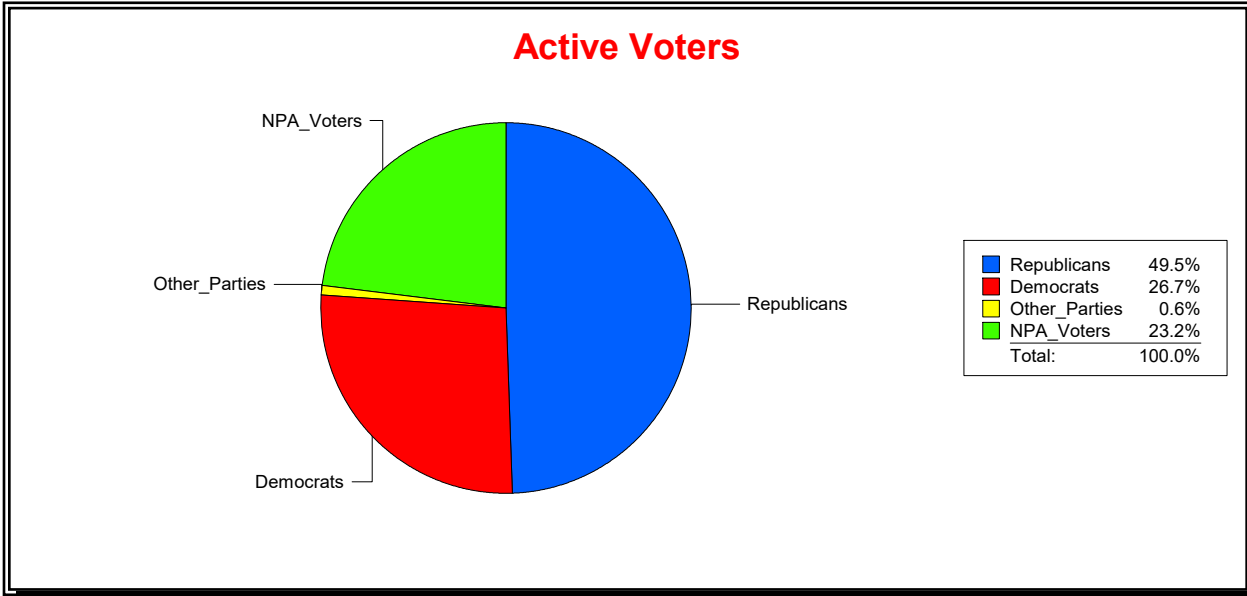

WESLEY WILCOX

Supervisor of Elections

MARION COUNTY, FL

Date 1/2/2019

Time 08:33 AM

Graphs of District Registration

Active Registered Voters

Inactive Voters

<u>District</u>	<u>Total</u>	<u>Dems</u>	<u>Reps</u>	<u>NonP</u>	<u>Other</u>	<u>Total</u>	<u>Dems</u>	<u>Reps</u>	<u>NonP</u>	<u>Other</u>
School Board Dist 2	49,349	13,173	24,428	11,443	305	1,350	425	480	437	8