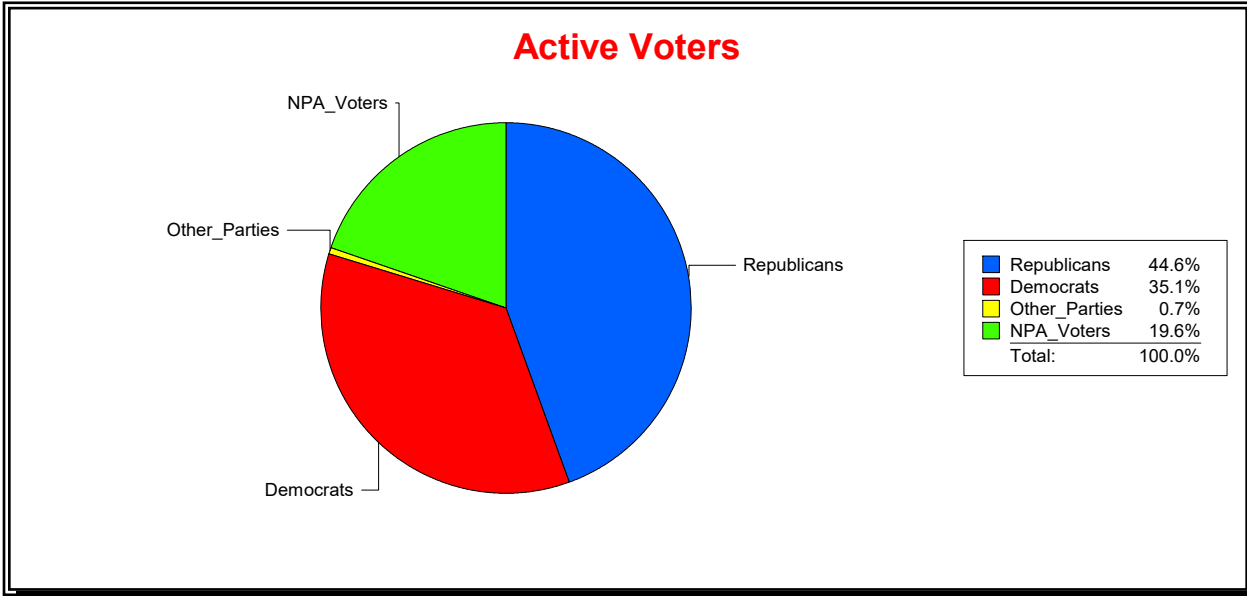

WESLEY WILCOX

Supervisor of Elections

MARION COUNTY, FL

Date 1/2/2019

Time 08:33 AM

Graphs of District Registration

Active Registered Voters

Inactive Voters

<u>District</u>	<u>Total</u>	<u>Dems</u>	<u>Reps</u>	<u>NonP</u>	<u>Other</u>	<u>Total</u>	<u>Dems</u>	<u>Reps</u>	<u>NonP</u>	<u>Other</u>
Ocala City District 4	9,911	3,477	4,416	1,944	74	371	152	112	103	4