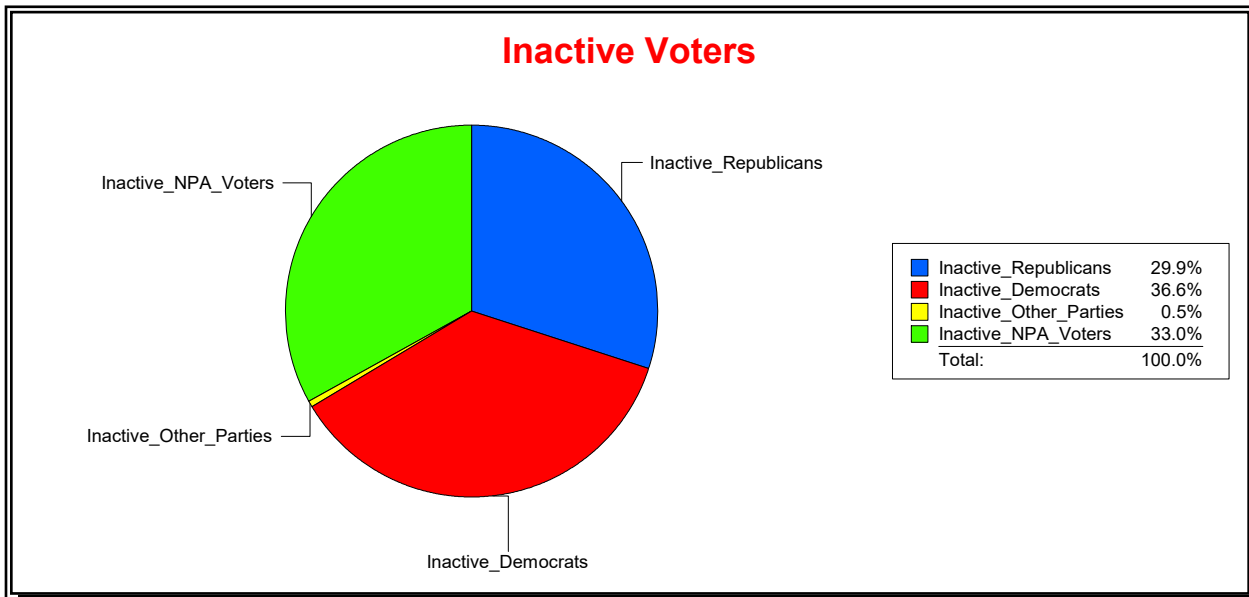

Date 1/2/2019

Time 08:33 AM

**Graphs of District Registration**

**Active Registered Voters**

**Inactive Voters**

<u>District</u>	<u>Total</u>	<u>Dems</u>	<u>Reps</u>	<u>NonP</u>	<u>Other</u>	<u>Total</u>	<u>Dems</u>	<u>Reps</u>	<u>NonP</u>	<u>Other</u>
<b>Congressional District 11</b>	114,322	37,462	49,371	26,748	741	3,285	1,202	982	1,084	17

**WESLEY WILCOX**

Supervisor of Elections

MARION COUNTY, FL

Date 1/2/2019

Time 08:33 AM

**Graphs of District Registration**

**Active Registered Voters**

**Inactive Voters**