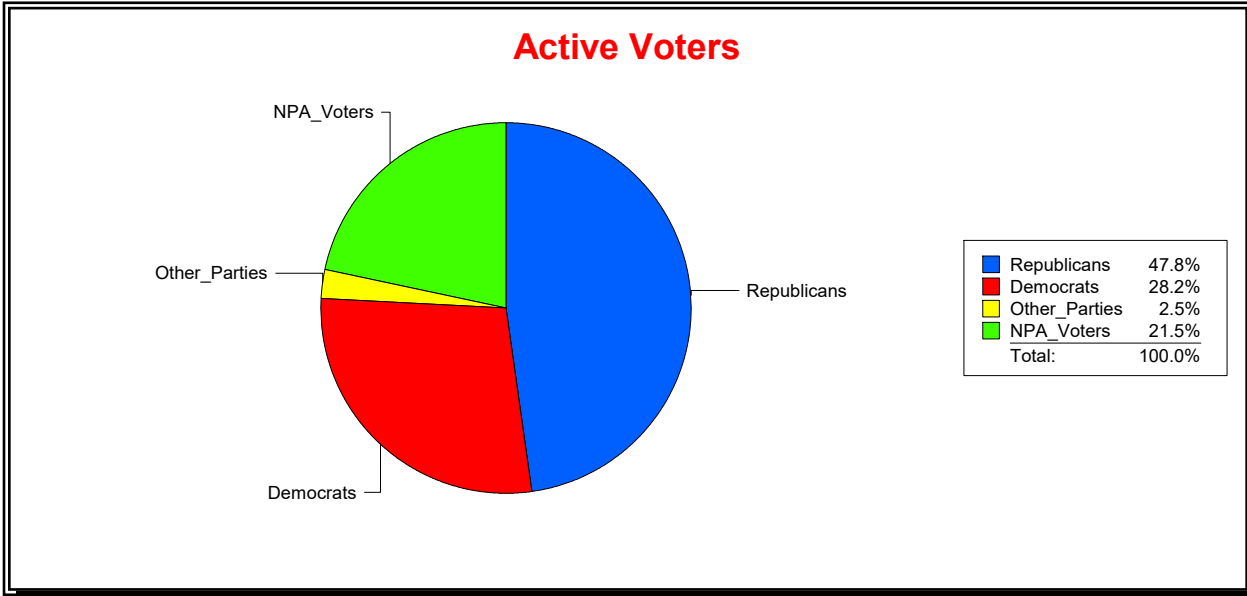

**WESLEY WILCOX**

Supervisor of Elections

MARION COUNTY, FL

Date 1/2/2019

Time 08:33 AM

**Graphs of District Registration**

**Active Registered Voters**

**Inactive Voters**