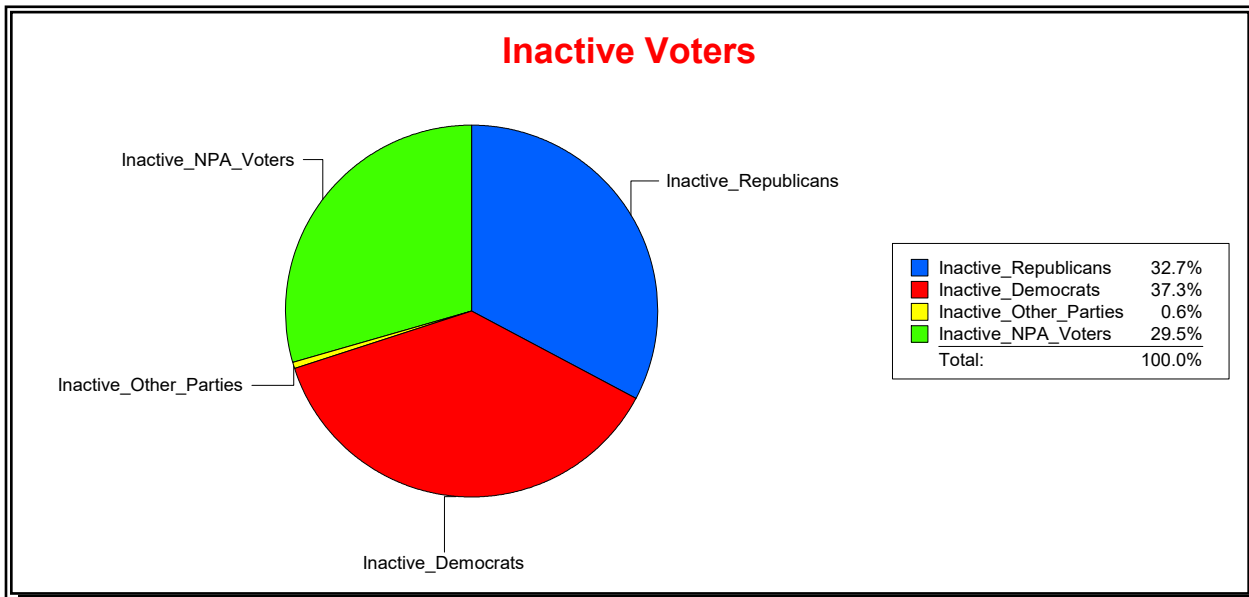

MARION COUNTY, FL

Date 1/2/2019

Time 08:33 AM

Graphs of District Registration

Active Registered Voters

Inactive Voters

District	Total	Dems	Reps	NonP	Other	Total	Dems	Reps	NonP	Other
House District 22	92,810	30,721	40,237	21,200	652	2,715	1,012	888	800	15