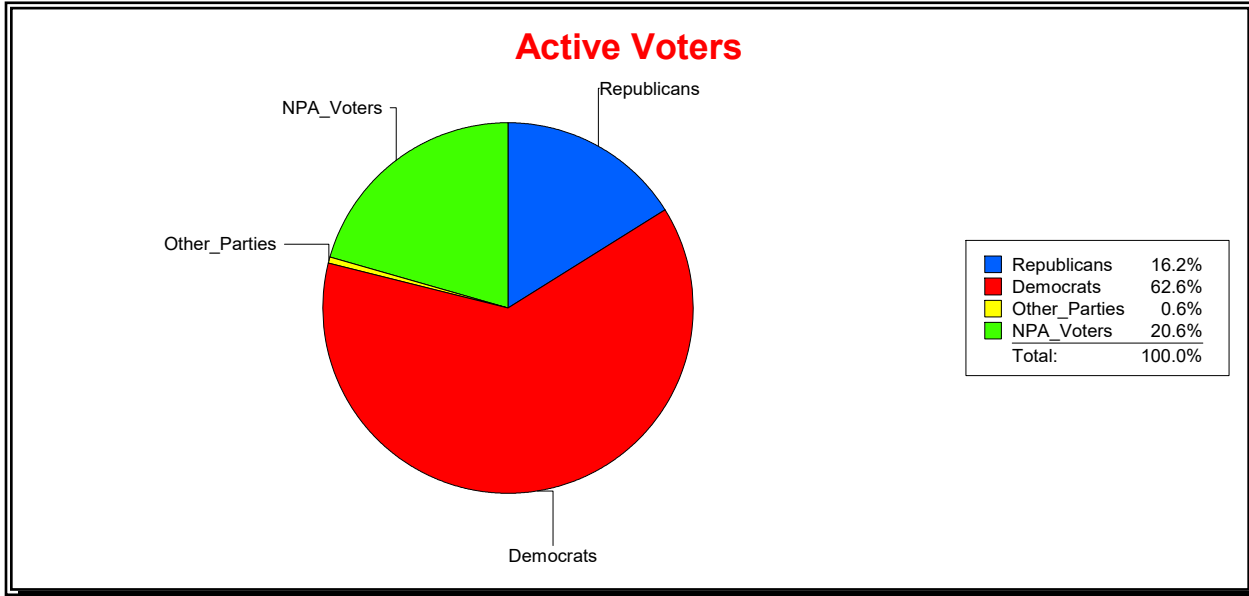

WESLEY WILCOX

Supervisor of Elections

MARION COUNTY, FL

Date 1/2/2019

Time 08:33 AM

Graphs of District Registration

Active Registered Voters

Inactive Voters

<u>District</u>	<u>Total</u>	<u>Dems</u>	<u>Reps</u>	<u>NonP</u>	<u>Other</u>	<u>Total</u>	<u>Dems</u>	<u>Reps</u>	<u>NonP</u>	<u>Other</u>
Ocala City District 2	6,516	4,082	1,053	1,344	37	440	222	70	145	3