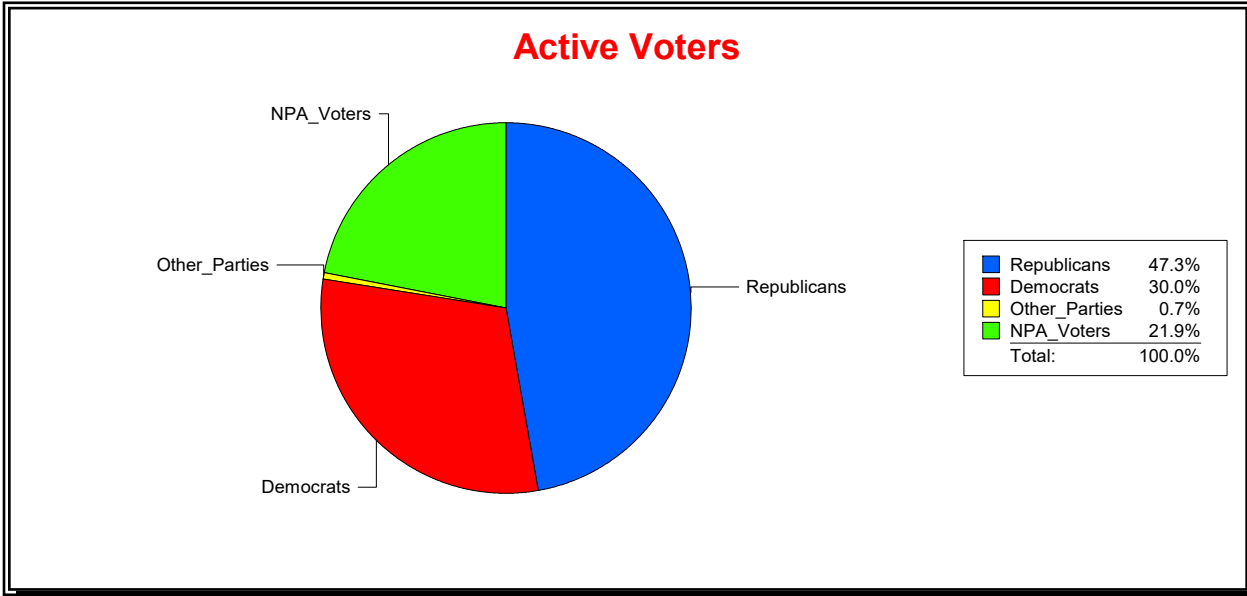

WESLEY WILCOX

Supervisor of Elections

MARION COUNTY, FL

Date 1/2/2019

Time 08:33 AM

Graphs of District Registration

Active Registered Voters

Inactive Voters

<u>District</u>	<u>Total</u>	<u>Dems</u>	<u>Reps</u>	<u>NonP</u>	<u>Other</u>	<u>Total</u>	<u>Dems</u>	<u>Reps</u>	<u>NonP</u>	<u>Other</u>
Congressional District 02	38,193	11,465	18,083	8,365	280	863	310	317	234	2