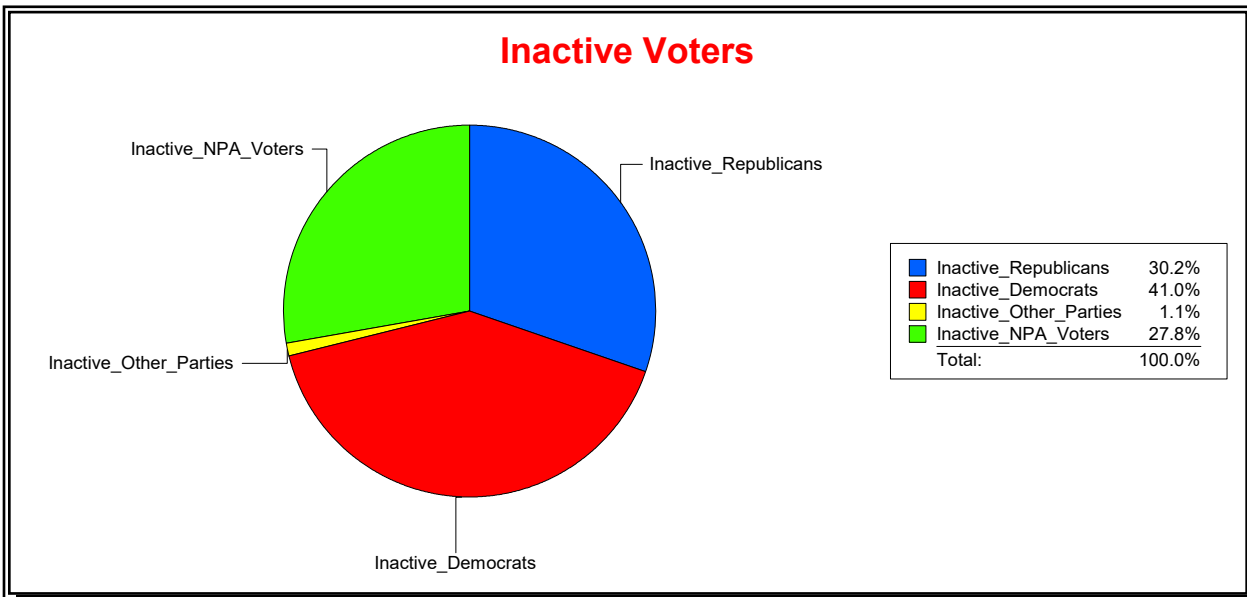

WESLEY WILCOX

Supervisor of Elections

MARION COUNTY, FL

Date 1/2/2019

Time 08:33 AM

Graphs of District Registration

Active Registered Voters

Inactive Voters

<u>District</u>	<u>Total</u>	<u>Dems</u>	<u>Reps</u>	<u>NonP</u>	<u>Other</u>	<u>Total</u>	<u>Dems</u>	<u>Reps</u>	<u>NonP</u>	<u>Other</u>
Ocala City District 4	9,911	3,477	4,416	1,944	74	371	152	112	103	4