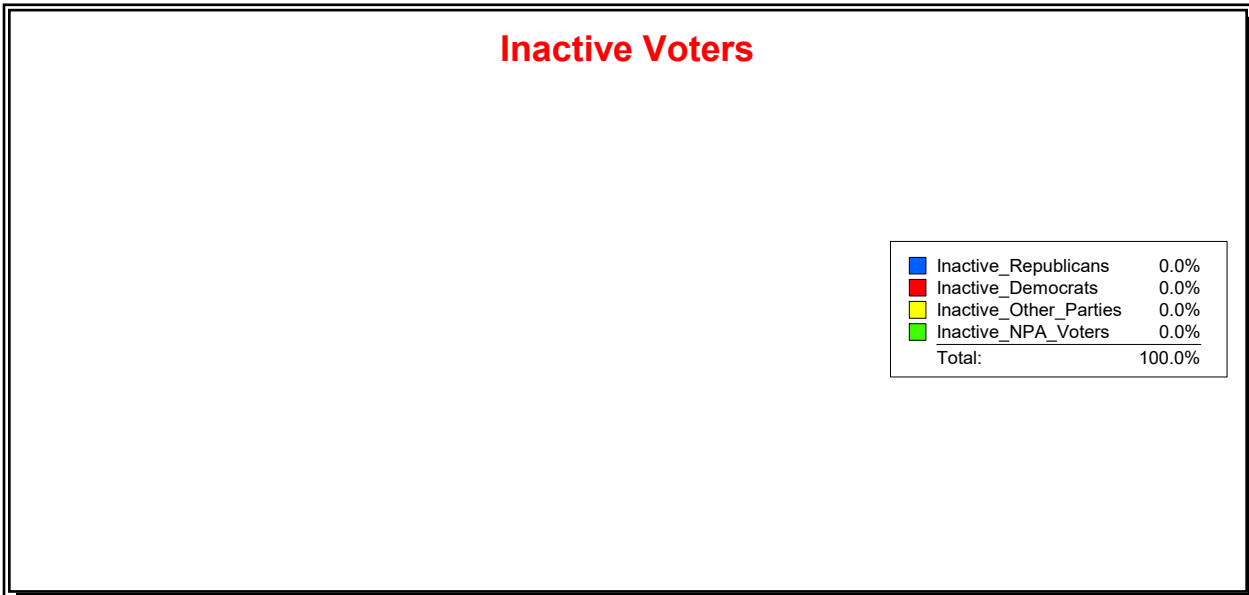

WESLEY WILCOX

Supervisor of Elections

MARION COUNTY, FL

Date 1/2/2019

Time 08:33 AM

Graphs of District Registration

Active Registered Voters

Inactive Voters

District	Total	Dems	Reps	NonP	Other	Total	Dems	Reps	NonP	Other
Circle Square Woods Community	0	0	0	0	0	0	0	0	0	0