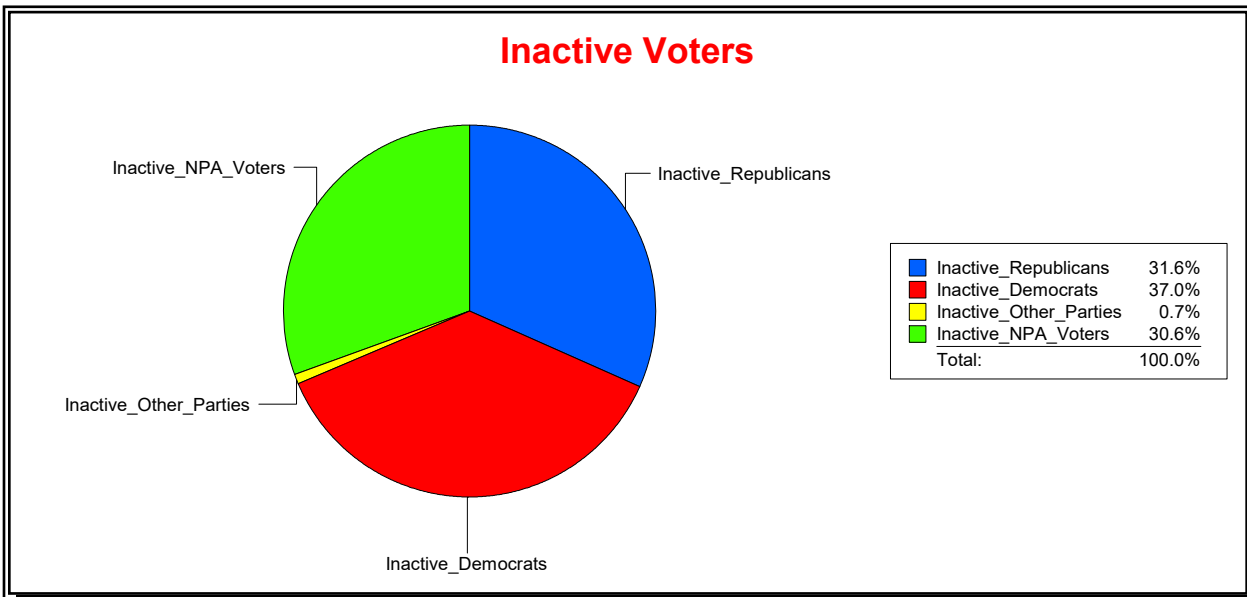

WESLEY WILCOX

Supervisor of Elections

MARION COUNTY, FL

Date 1/2/2019

Time 08:33 AM

Graphs of District Registration

Active Registered Voters

Inactive Voters

<u>District</u>	<u>Total</u>	<u>Dems</u>	<u>Reps</u>	<u>NonP</u>	<u>Other</u>	<u>Total</u>	<u>Dems</u>	<u>Reps</u>	<u>NonP</u>	<u>Other</u>
Senate District 08	99,867	33,448	44,843	20,852	724	3,599	1,333	1,137	1,103	26