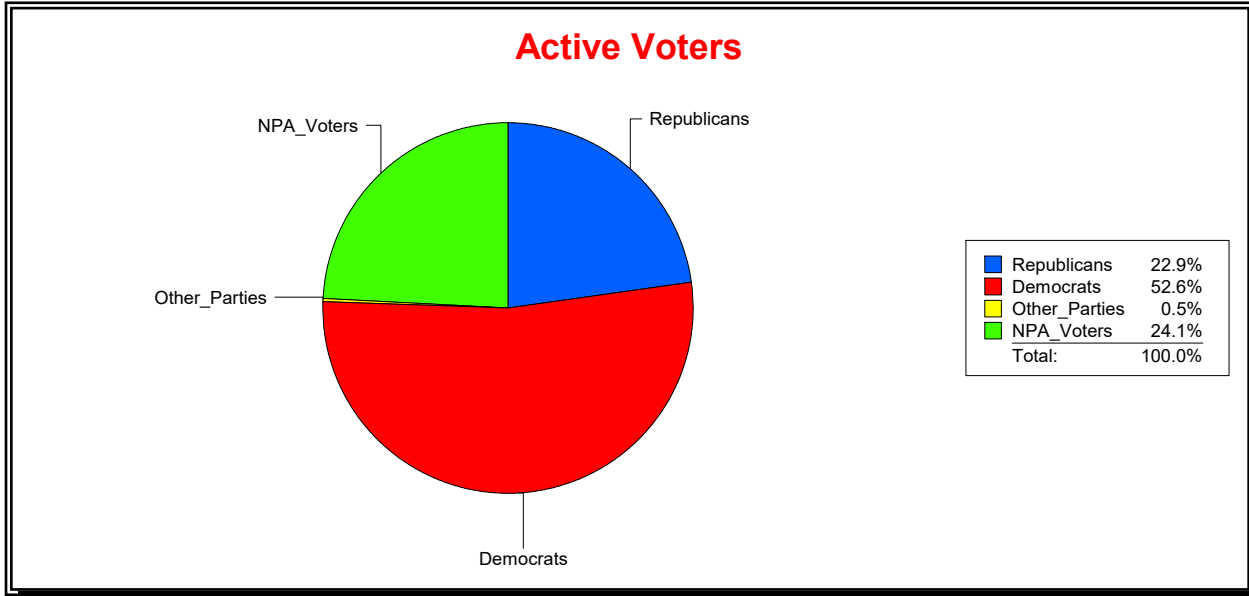

WESLEY WILCOX

Supervisor of Elections

MARION COUNTY, FL

Date 1/2/2019

Time 08:33 AM

Graphs of District Registration

Active Registered Voters

Inactive Voters

<u>District</u>	<u>Total</u>	<u>Dems</u>	<u>Reps</u>	<u>NonP</u>	<u>Other</u>	<u>Total</u>	<u>Dems</u>	<u>Reps</u>	<u>NonP</u>	<u>Other</u>
Marion Oaks	11,231	5,907	2,567	2,705	52	415	204	86	124	1