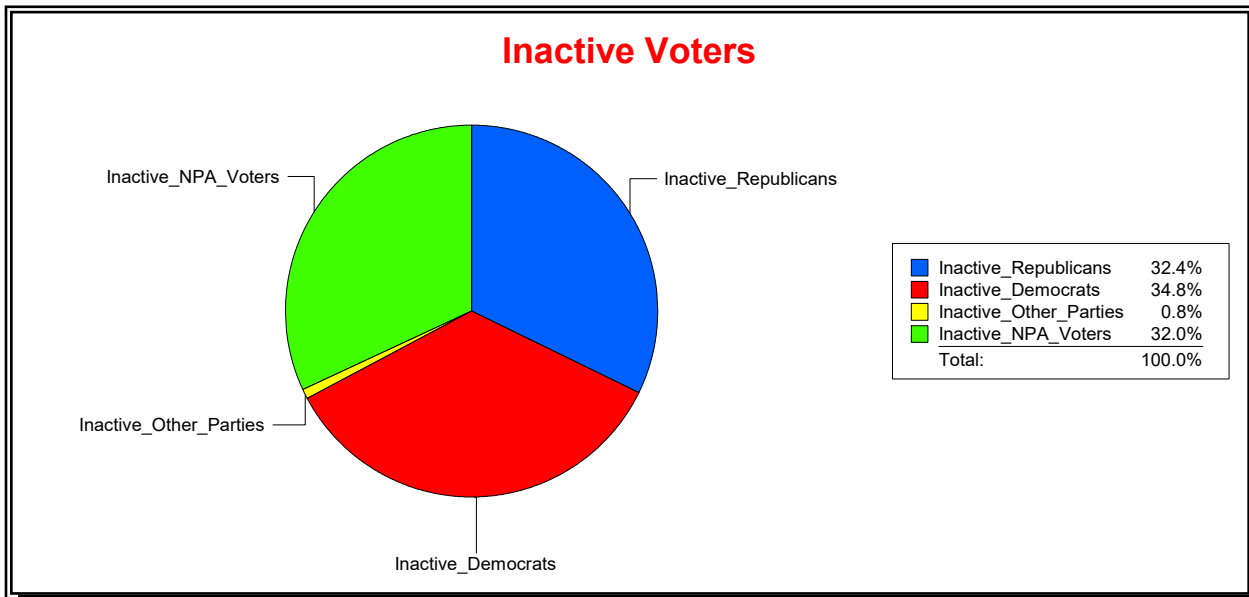

WESLEY WILCOX

Supervisor of Elections

MARION COUNTY, FL

Date 1/2/2019

Time 08:33 AM

Graphs of District Registration

Active Registered Voters

Inactive Voters

District	Total	Dems	Reps	NonP	Other	Total	Dems	Reps	NonP	Other
House District 23	110,359	33,535	51,406	24,635	783	3,557	1,238	1,151	1,140	28