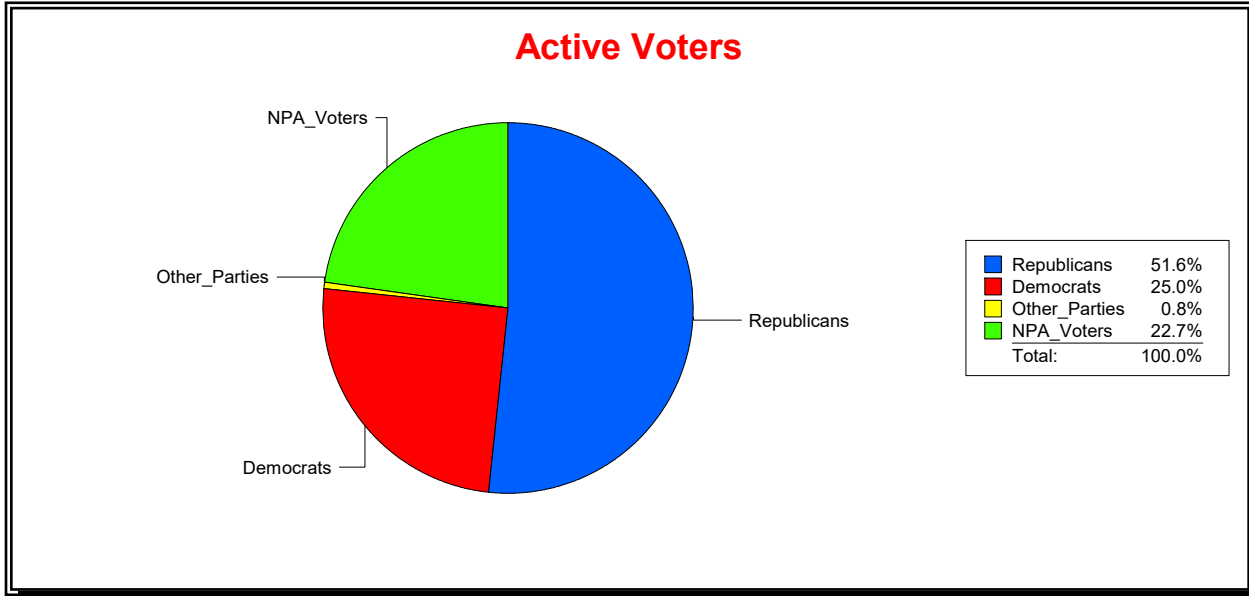

WESLEY WILCOX

Supervisor of Elections

MARION COUNTY, FL

Date 1/2/2019

Time 08:33 AM

Graphs of District Registration

Active Registered Voters

Inactive Voters

<u>District</u>	<u>Total</u>	<u>Dems</u>	<u>Reps</u>	<u>NonP</u>	<u>Other</u>	<u>Total</u>	<u>Dems</u>	<u>Reps</u>	<u>NonP</u>	<u>Other</u>
Old Congressional District 3	5,062	1,266	2,610	1,147	39	179	60	68	50	1