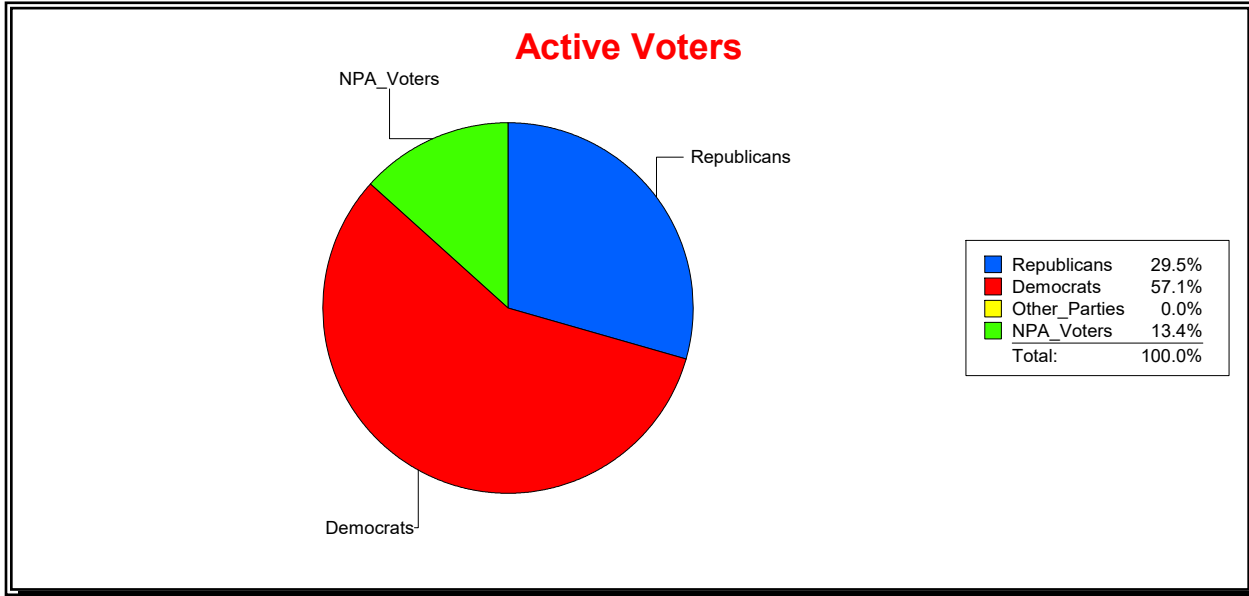

WESLEY WILCOX

Supervisor of Elections

MARION COUNTY, FL

Date 1/2/2019

Time 08:33 AM

Graphs of District Registration

Active Registered Voters

Inactive Voters

District	Total	Dems	Reps	NonP	Other	Total	Dems	Reps	NonP	Other
Town of Reddick	329	188	97	44	0	16	7	7	2	0