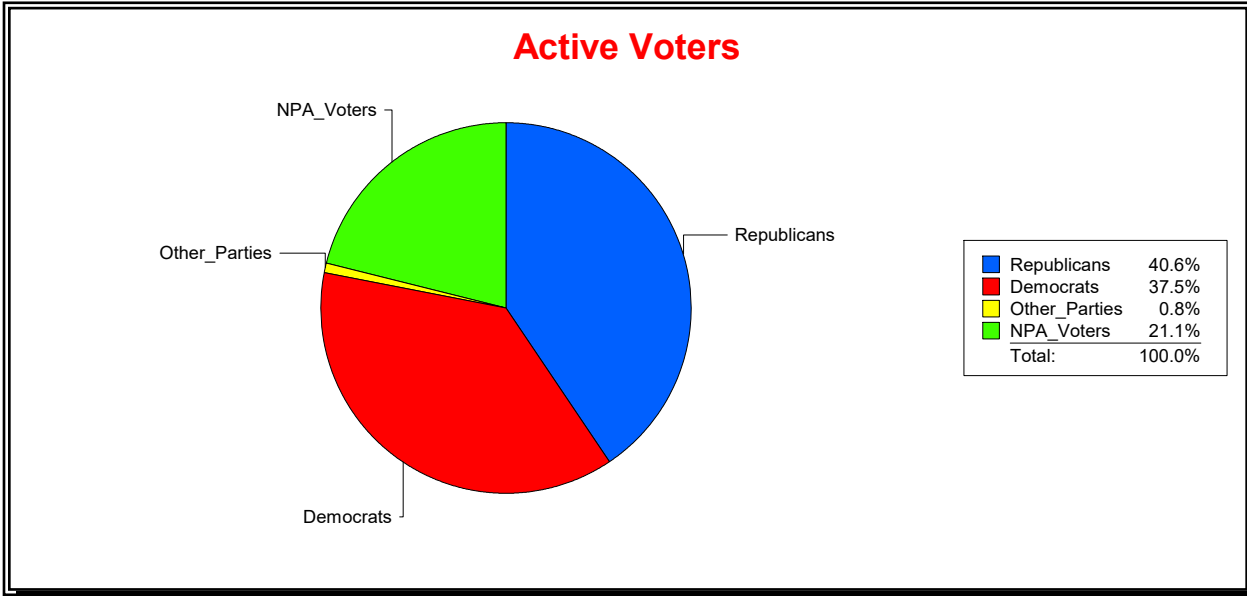

WESLEY WILCOX

Supervisor of Elections

MARION COUNTY, FL

Date 1/2/2019

Time 08:33 AM

Graphs of District Registration

Active Registered Voters

Inactive Voters

<u>District</u>	<u>Total</u>	<u>Dems</u>	<u>Reps</u>	<u>NonP</u>	<u>Other</u>	<u>Total</u>	<u>Dems</u>	<u>Reps</u>	<u>NonP</u>	<u>Other</u>
City of Ocala	36,861	13,822	14,973	7,781	285	1,729	669	516	527	17