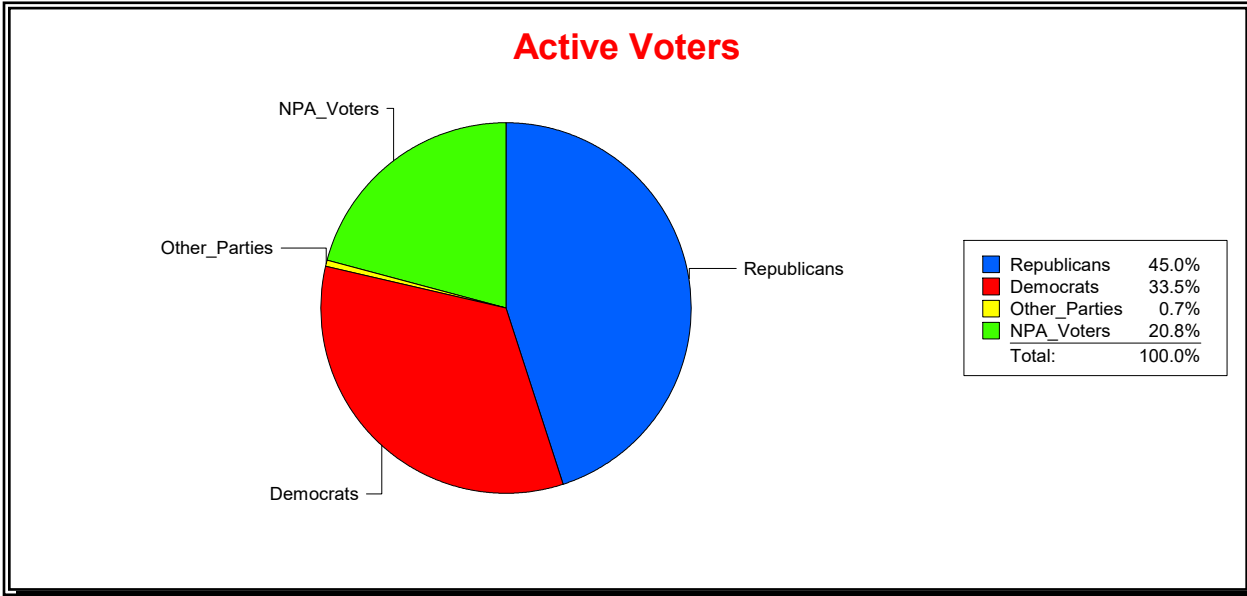

WESLEY WILCOX

Supervisor of Elections

MARION COUNTY, FL

Date 1/2/2019

Time 08:33 AM

Graphs of District Registration

Active Registered Voters

Inactive Voters

District	Total	Dems	Reps	NonP	Other	Total	Dems	Reps	NonP	Other
Congressional District 03	92,737	31,075	41,702	19,282	678	3,398	1,248	1,102	1,022	26