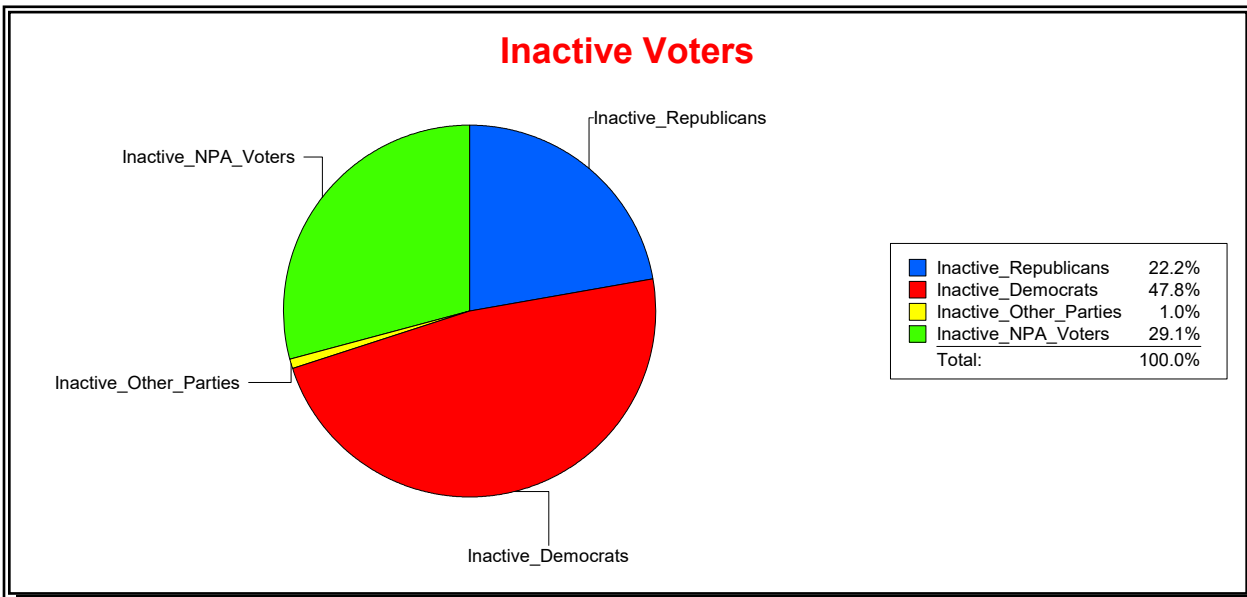

WESLEY WILCOX

Supervisor of Elections

MARION COUNTY, FL

Date 1/2/2019

Time 08:33 AM

Graphs of District Registration

Active Registered Voters

Inactive Voters

<u>District</u>	<u>Total</u>	<u>Dems</u>	<u>Reps</u>	<u>NonP</u>	<u>Other</u>	<u>Total</u>	<u>Dems</u>	<u>Reps</u>	<u>NonP</u>	<u>Other</u>
Silver Springs Shores Tax	5,392	2,520	1,546	1,276	50	203	97	45	59	2