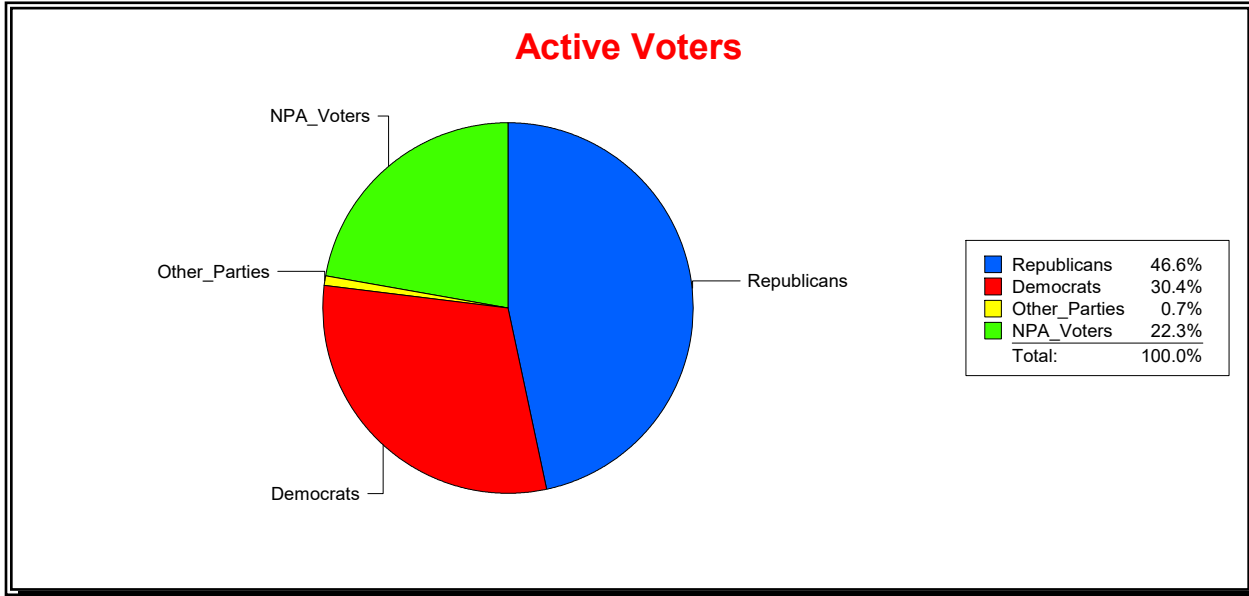

WESLEY WILCOX

Supervisor of Elections

MARION COUNTY, FL

Date 1/2/2019

Time 08:33 AM

Graphs of District Registration

Active Registered Voters

Inactive Voters

District	Total	Dems	Reps	NonP	Other	Total	Dems	Reps	NonP	Other
House District 23	110,359	33,535	51,406	24,635	783	3,557	1,238	1,151	1,140	28