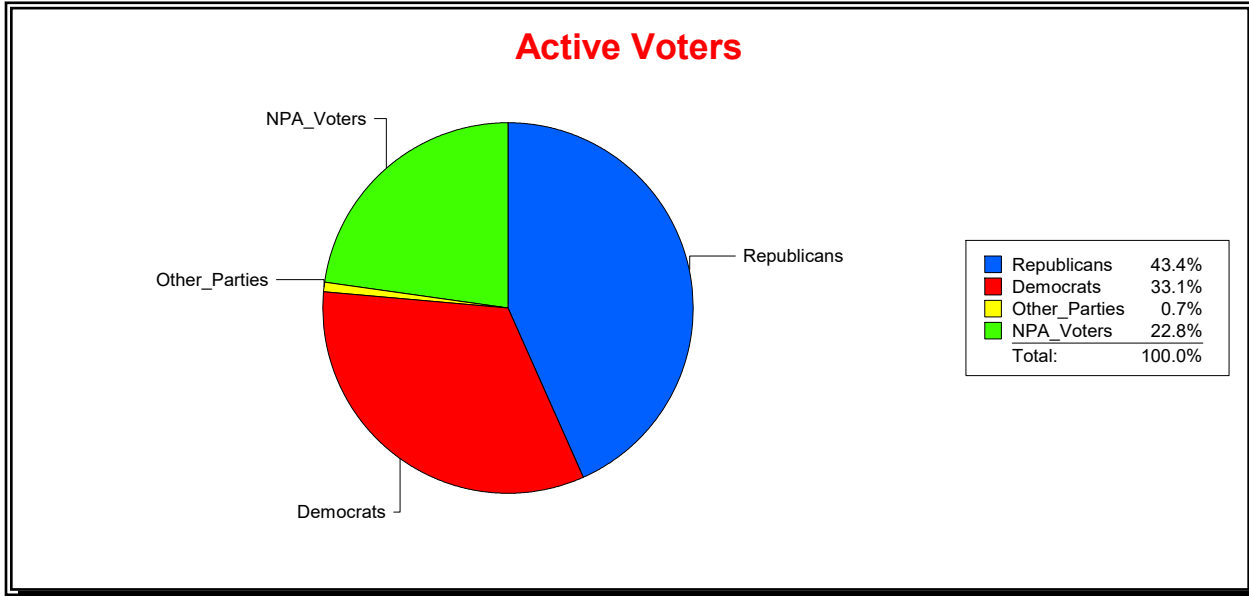

MARION COUNTY, FL

Date 1/2/2019

Time 08:33 AM

Graphs of District Registration

Active Registered Voters

Inactive Voters

District	Total	Dems	Reps	NonP	Other	Total	Dems	Reps	NonP	Other
House District 22	92,810	30,721	40,237	21,200	652	2,715	1,012	888	800	15