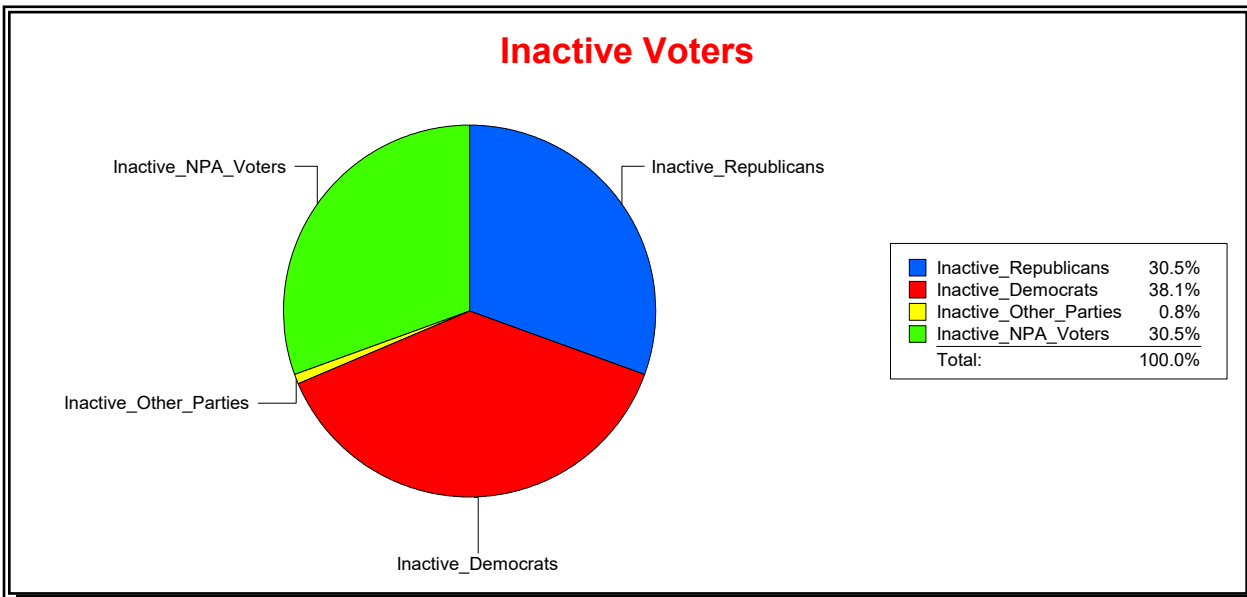

WESLEY WILCOX

Supervisor of Elections

MARION COUNTY, FL

Date 1/2/2019

Time 08:33 AM

Graphs of District Registration

Active Registered Voters

Inactive Voters

<u>District</u>	<u>Total</u>	<u>Dems</u>	<u>Reps</u>	<u>NonP</u>	<u>Other</u>	<u>Total</u>	<u>Dems</u>	<u>Reps</u>	<u>NonP</u>	<u>Other</u>
Bellevue	3,134	946	1,315	853	20	118	45	36	36	1