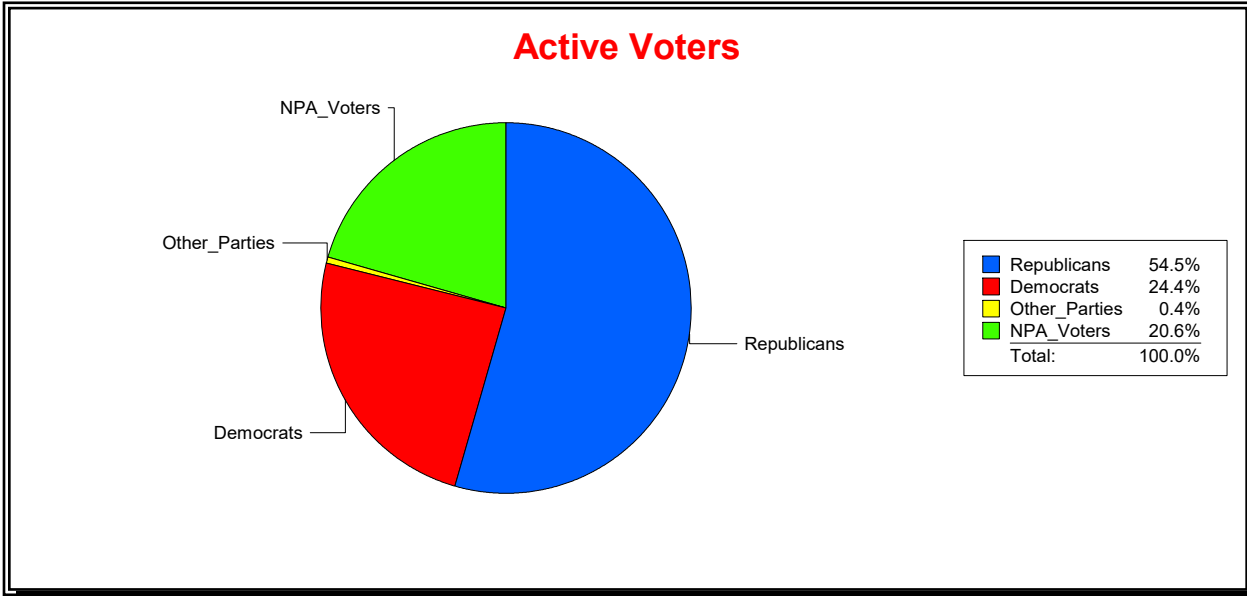

WESLEY WILCOX

Supervisor of Elections

MARION COUNTY, FL

Date 1/2/2019

Time 08:33 AM

Graphs of District Registration

Active Registered Voters

Inactive Voters

<u>District</u>	<u>Total</u>	<u>Dems</u>	<u>Reps</u>	<u>NonP</u>	<u>Other</u>	<u>Total</u>	<u>Dems</u>	<u>Reps</u>	<u>NonP</u>	<u>Other</u>
The Villages	13,285	3,242	7,245	2,739	59	266	82	114	69	1