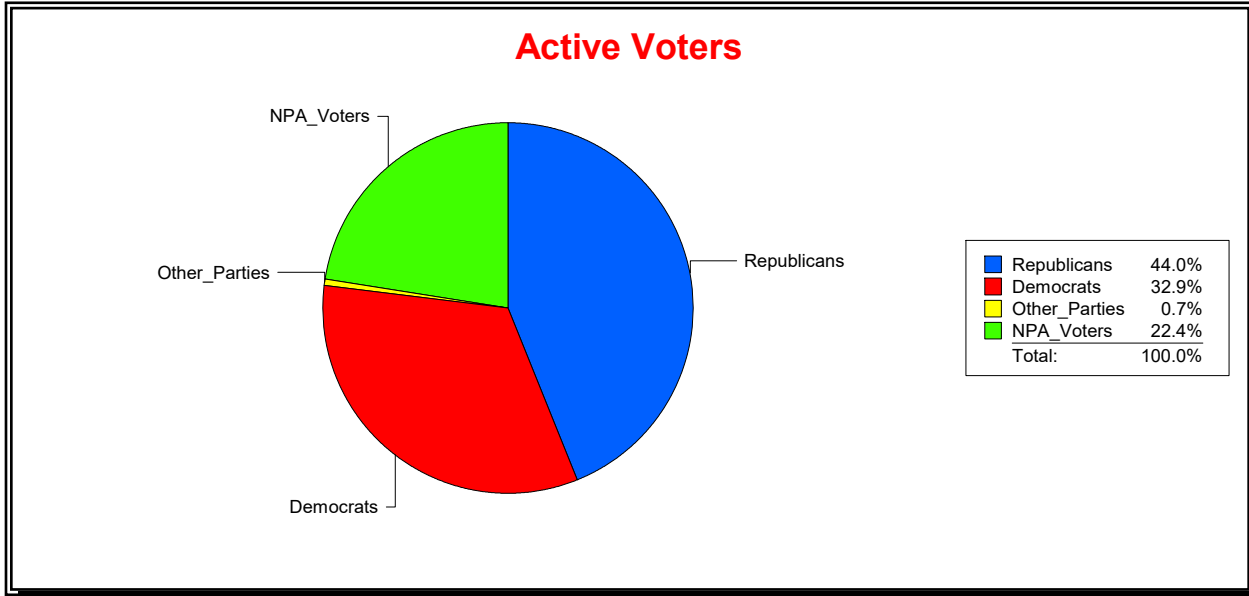

WESLEY WILCOX

Supervisor of Elections

MARION COUNTY, FL

Date 1/2/2019

Time 08:33 AM

Graphs of District Registration

Active Registered Voters

Inactive Voters

<u>District</u>	<u>Total</u>	<u>Dems</u>	<u>Reps</u>	<u>NonP</u>	<u>Other</u>	<u>Total</u>	<u>Dems</u>	<u>Reps</u>	<u>NonP</u>	<u>Other</u>
Old Congressional District 8	59,969	19,745	26,370	13,420	434	2,019	727	625	649	18