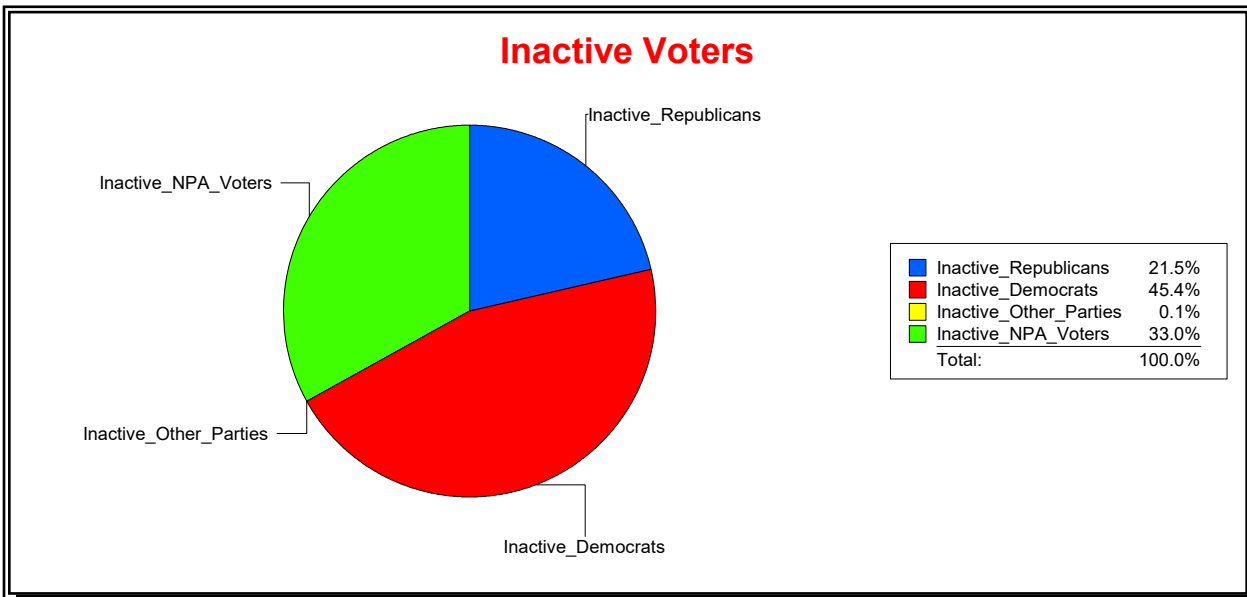

WESLEY WILCOX

Supervisor of Elections

MARION COUNTY, FL

Date 1/2/2019

Time 08:33 AM

Graphs of District Registration

Active Registered Voters

Inactive Voters

District	Total	Dems	Reps	NonP	Other	Total	Dems	Reps	NonP	Other
House District 20	21,684	10,576	6,854	4,114	140	773	351	166	255	1