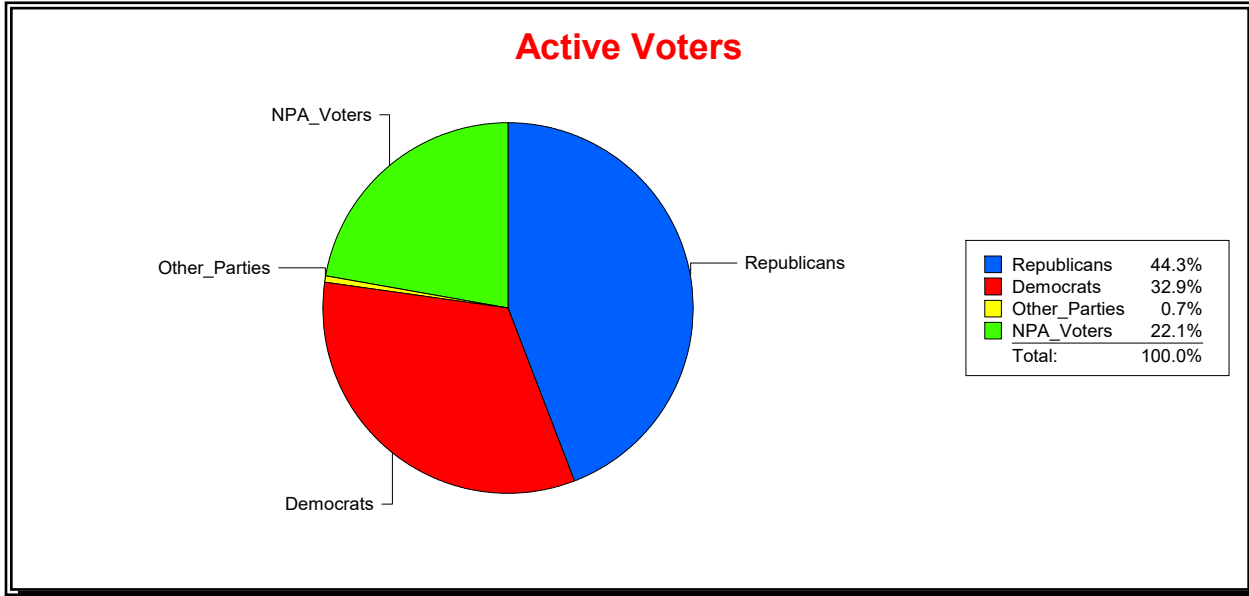

WESLEY WILCOX

Supervisor of Elections

MARION COUNTY, FL

Date 1/2/2019

Time 08:33 AM

Graphs of District Registration

Active Registered Voters

Inactive Voters

<u>District</u>	<u>Total</u>	<u>Dems</u>	<u>Reps</u>	<u>NonP</u>	<u>Other</u>	<u>Total</u>	<u>Dems</u>	<u>Reps</u>	<u>NonP</u>	<u>Other</u>
Old Congressional District 6	167,309	55,107	74,085	36,977	1,140	5,010	1,850	1,581	1,554	25