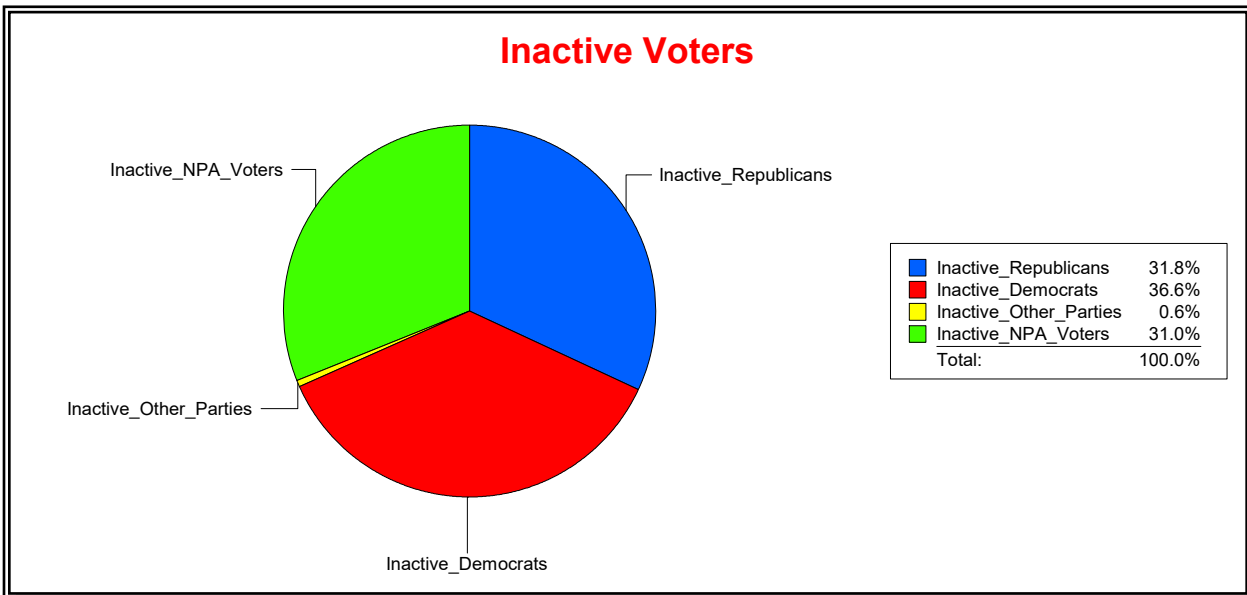

WESLEY WILCOX

Supervisor of Elections

MARION COUNTY, FL

Date 1/2/2019

Time 08:33 AM

Graphs of District Registration

Active Registered Voters

Inactive Voters

District	Total	Dems	Reps	NonP	Other	Total	Dems	Reps	NonP	Other
Marion County	245,252	80,002	109,156	54,395	1,699	7,546	2,760	2,401	2,340	45

WESLEY WILCOX

Supervisor of Elections

MARION COUNTY, FL

Date 1/2/2019