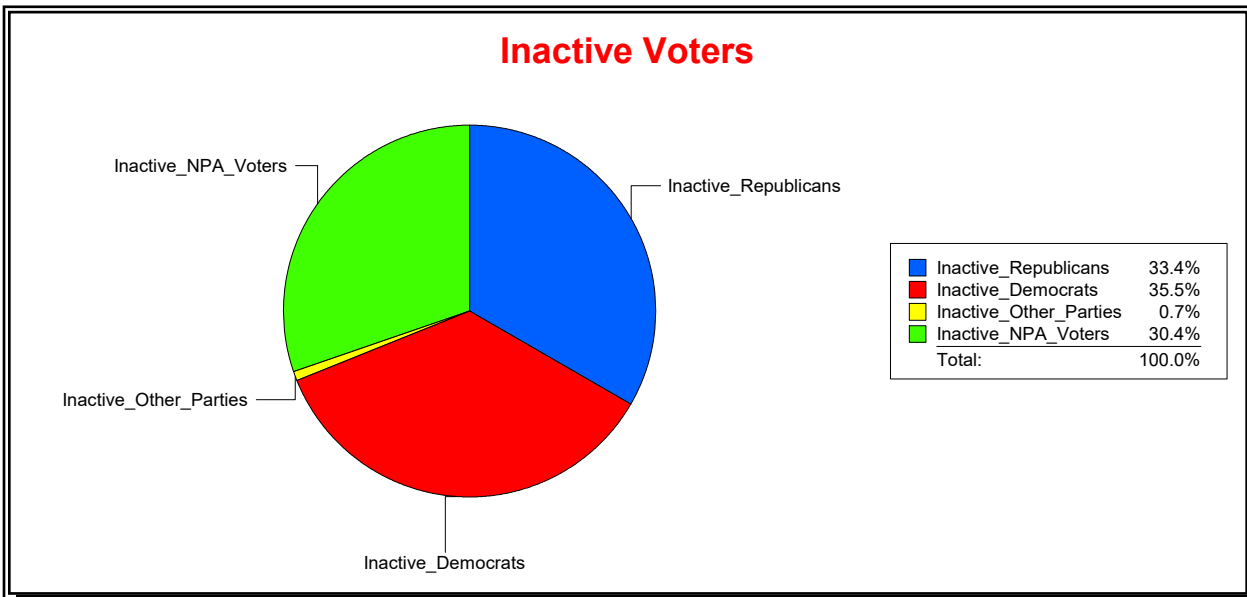

WESLEY WILCOX

Supervisor of Elections

MARION COUNTY, FL

Date 1/2/2019

Time 08:33 AM

Graphs of District Registration

Active Registered Voters

Inactive Voters

<u>District</u>	<u>Total</u>	<u>Dems</u>	<u>Reps</u>	<u>NonP</u>	<u>Other</u>	<u>Total</u>	<u>Dems</u>	<u>Reps</u>	<u>NonP</u>	<u>Other</u>
School Board Dist 5	44,948	14,377	20,795	9,448	328	1,379	490	461	419	9