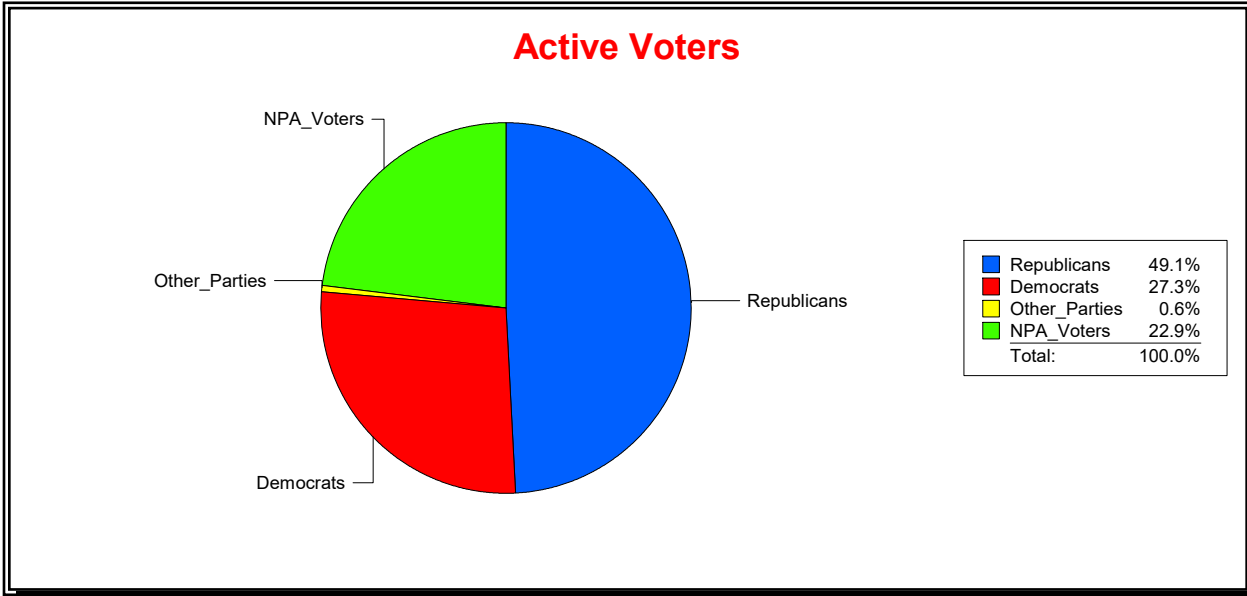

WESLEY WILCOX

Supervisor of Elections

MARION COUNTY, FL

Date 1/2/2019

Time 08:33 AM

Graphs of District Registration

Active Registered Voters

Inactive Voters

<u>District</u>	<u>Total</u>	<u>Dems</u>	<u>Reps</u>	<u>NonP</u>	<u>Other</u>	<u>Total</u>	<u>Dems</u>	<u>Reps</u>	<u>NonP</u>	<u>Other</u>
County Commission 3	50,830	13,895	24,953	11,655	327	1,366	430	473	455	8