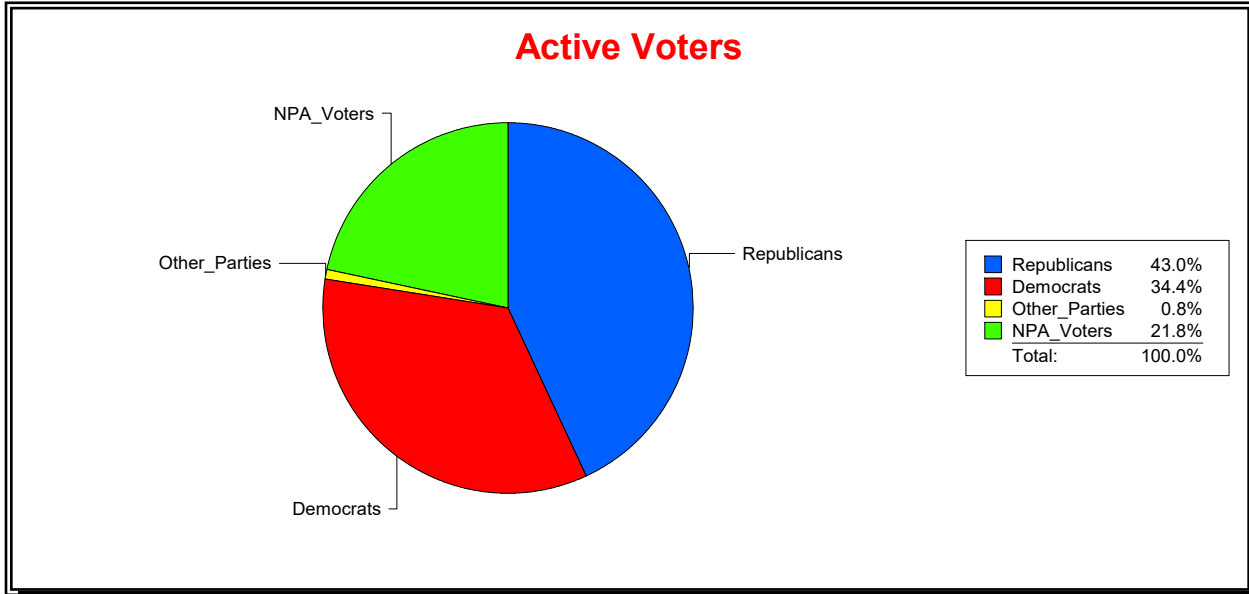

WESLEY WILCOX

Supervisor of Elections

MARION COUNTY, FL

Date 1/2/2019

Time 08:33 AM

Graphs of District Registration

Active Registered Voters

Inactive Voters

<u>District</u>	<u>Total</u>	<u>Dems</u>	<u>Reps</u>	<u>NonP</u>	<u>Other</u>	<u>Total</u>	<u>Dems</u>	<u>Reps</u>	<u>NonP</u>	<u>Other</u>
County Commission 5	47,994	16,510	20,659	10,442	383	1,441	530	451	453	7