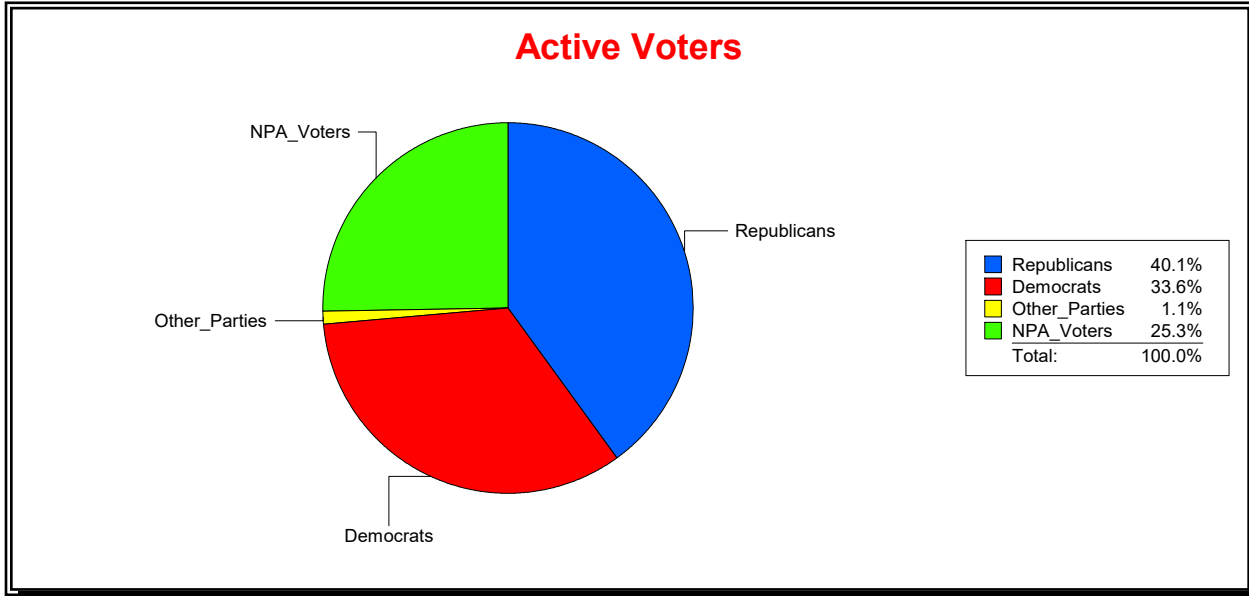

WESLEY WILCOX

Supervisor of Elections

MARION COUNTY, FL

Date 1/2/2019

Time 08:33 AM

Graphs of District Registration

Active Registered Voters

Inactive Voters

<u>District</u>	<u>Total</u>	<u>Dems</u>	<u>Reps</u>	<u>NonP</u>	<u>Other</u>	<u>Total</u>	<u>Dems</u>	<u>Reps</u>	<u>NonP</u>	<u>Other</u>
Ocala City District 3	9,408	3,163	3,768	2,378	99	530	176	191	160	3