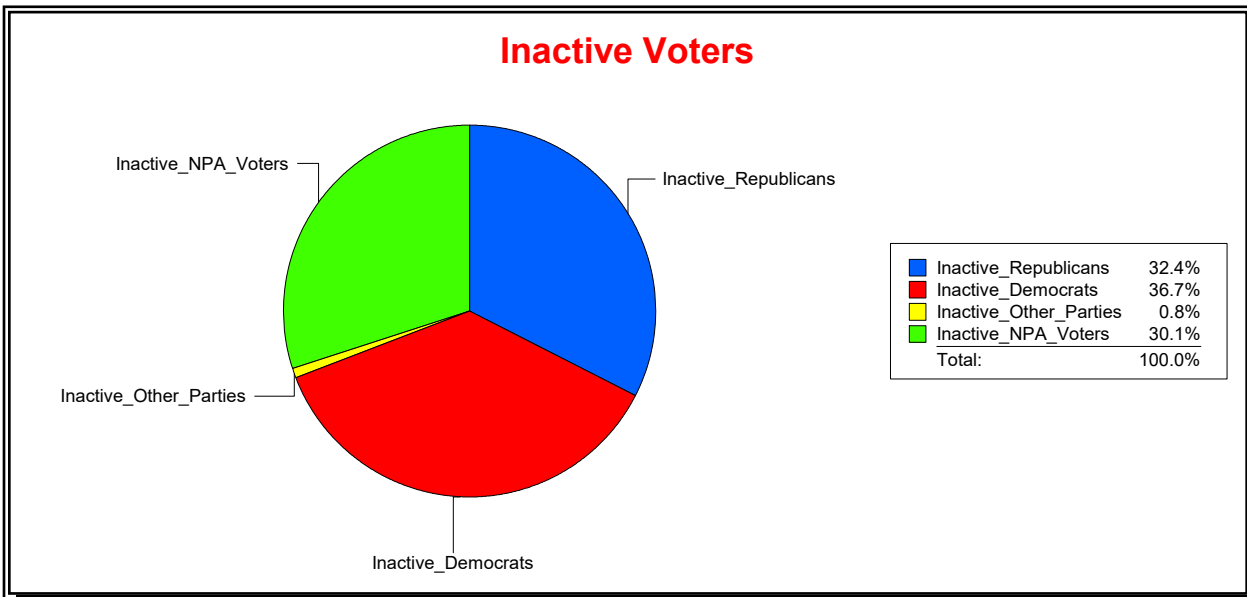

WESLEY WILCOX

Supervisor of Elections

MARION COUNTY, FL

Date 1/2/2019

Time 08:33 AM

Graphs of District Registration

Active Registered Voters

Inactive Voters

District	Total	Dems	Reps	NonP	Other	Total	Dems	Reps	NonP	Other
Congressional District 03	92,737	31,075	41,702	19,282	678	3,398	1,248	1,102	1,022	26