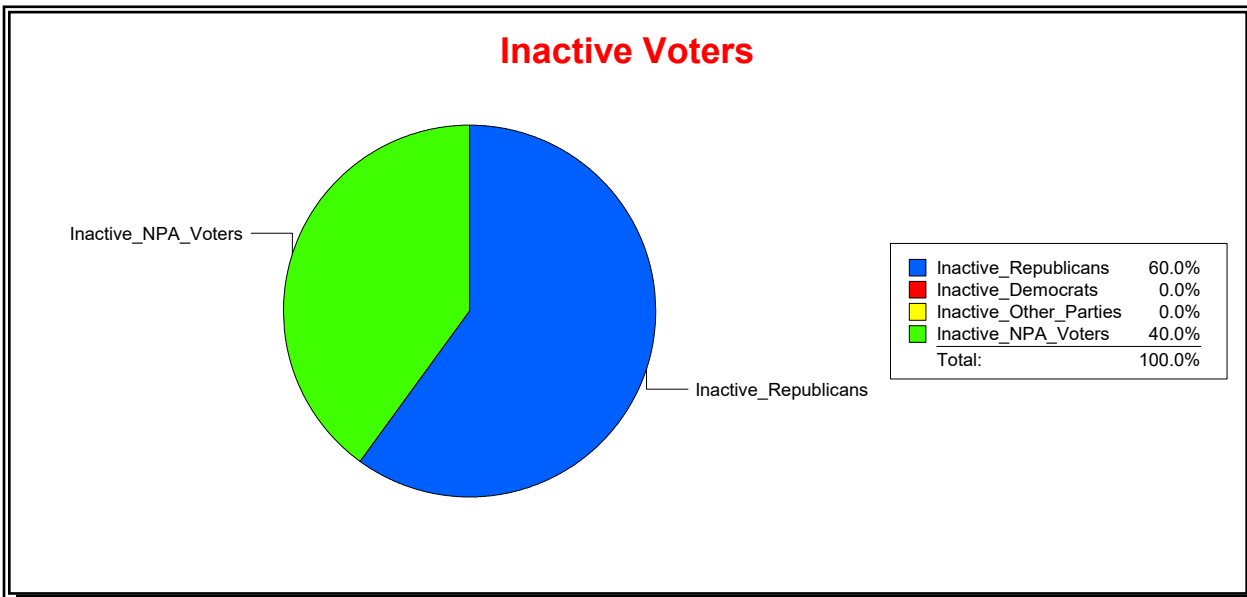

WESLEY WILCOX

Supervisor of Elections

MARION COUNTY, FL

Date 1/2/2019

Time 08:33 AM

Graphs of District Registration

Active Registered Voters

Inactive Voters

<u>District</u>	<u>Total</u>	<u>Dems</u>	<u>Reps</u>	<u>NonP</u>	<u>Other</u>	<u>Total</u>	<u>Dems</u>	<u>Reps</u>	<u>NonP</u>	<u>Other</u>
Indigo East	664	202	331	124	7	5	0	3	2	0