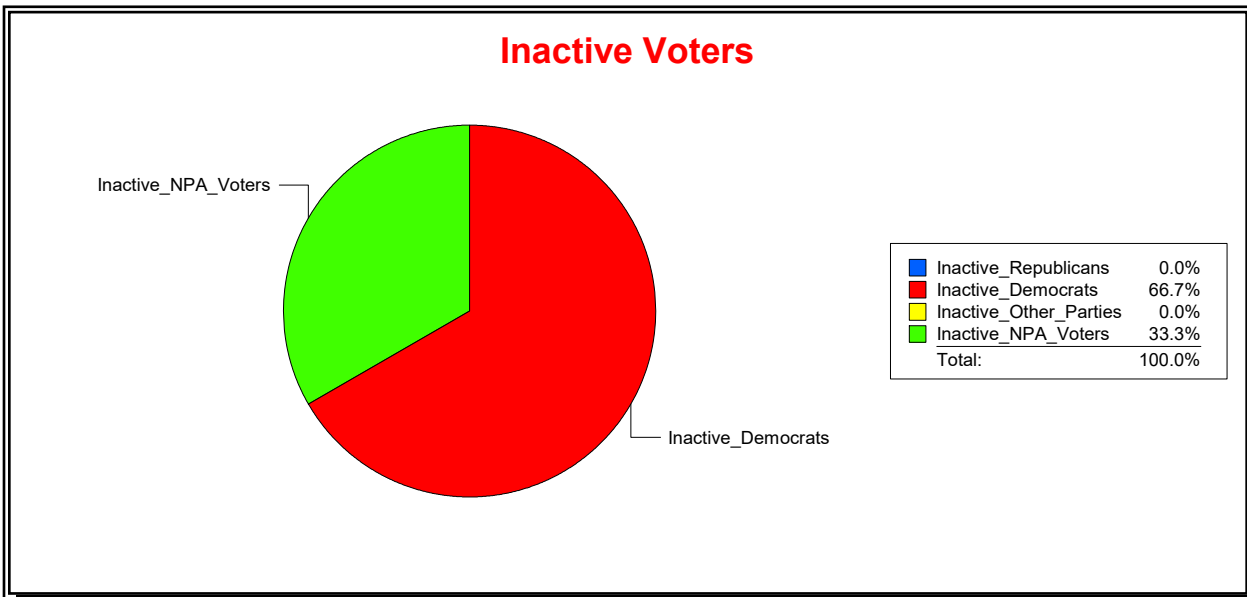

**WESLEY WILCOX**

Supervisor of Elections

MARION COUNTY, FL

Date 1/2/2019

Time 08:33 AM

**Graphs of District Registration**

**Active Registered Voters**

**Inactive Voters**