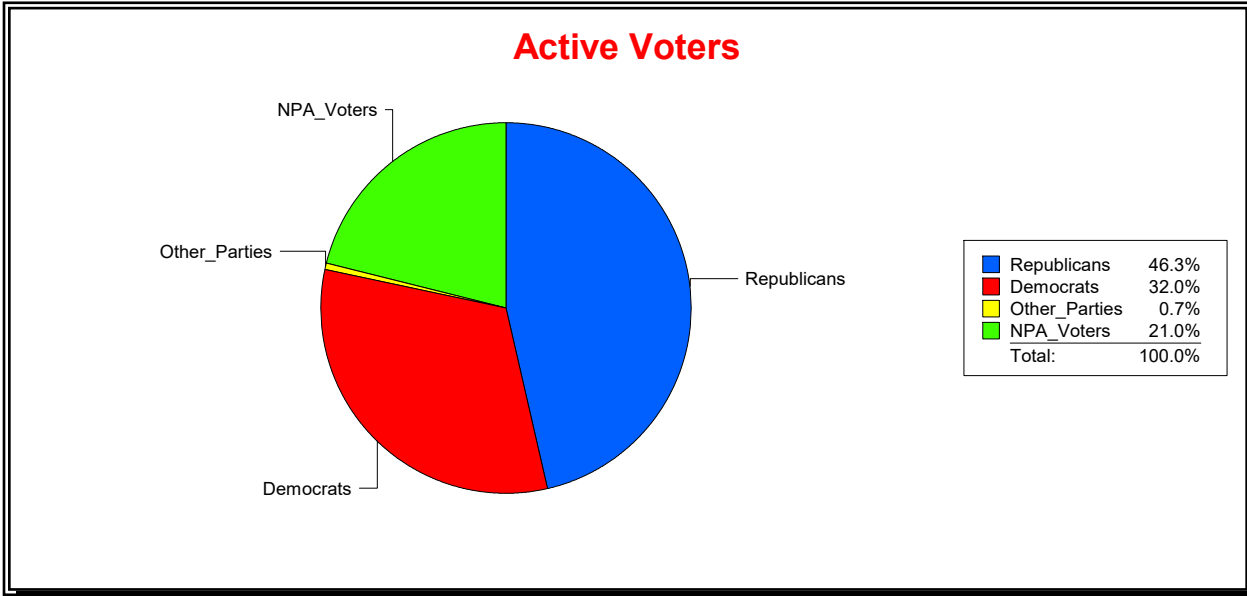

WESLEY WILCOX

Supervisor of Elections

MARION COUNTY, FL

Date 1/2/2019

Time 08:33 AM

Graphs of District Registration

Active Registered Voters

Inactive Voters

<u>District</u>	<u>Total</u>	<u>Dems</u>	<u>Reps</u>	<u>NonP</u>	<u>Other</u>	<u>Total</u>	<u>Dems</u>	<u>Reps</u>	<u>NonP</u>	<u>Other</u>
School Board Dist 5	44,948	14,377	20,795	9,448	328	1,379	490	461	419	9