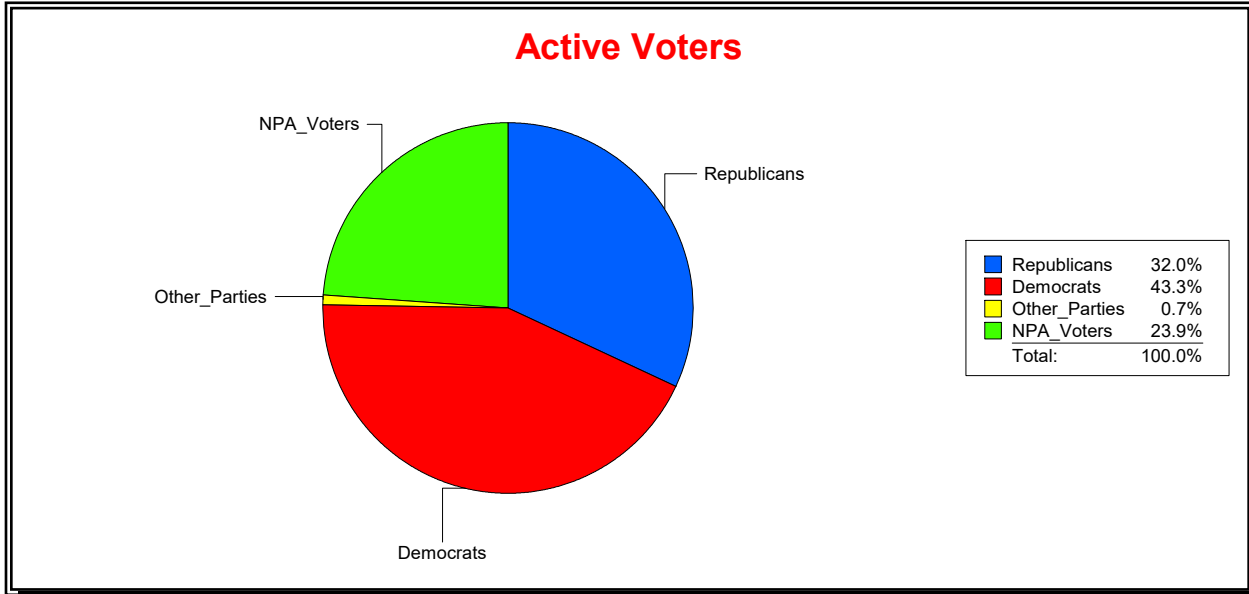

WESLEY WILCOX

Supervisor of Elections

MARION COUNTY, FL

Date 1/2/2019

Time 08:33 AM

Graphs of District Registration

Active Registered Voters

Inactive Voters

District	Total	Dems	Reps	NonP	Other	Total	Dems	Reps	NonP	Other
Silver Spring Shores	14,977	6,487	4,800	3,579	111	511	212	123	172	4

**WESLEY WILCOX**

Supervisor of Elections

MARION COUNTY, FL

Date 1/2/2019