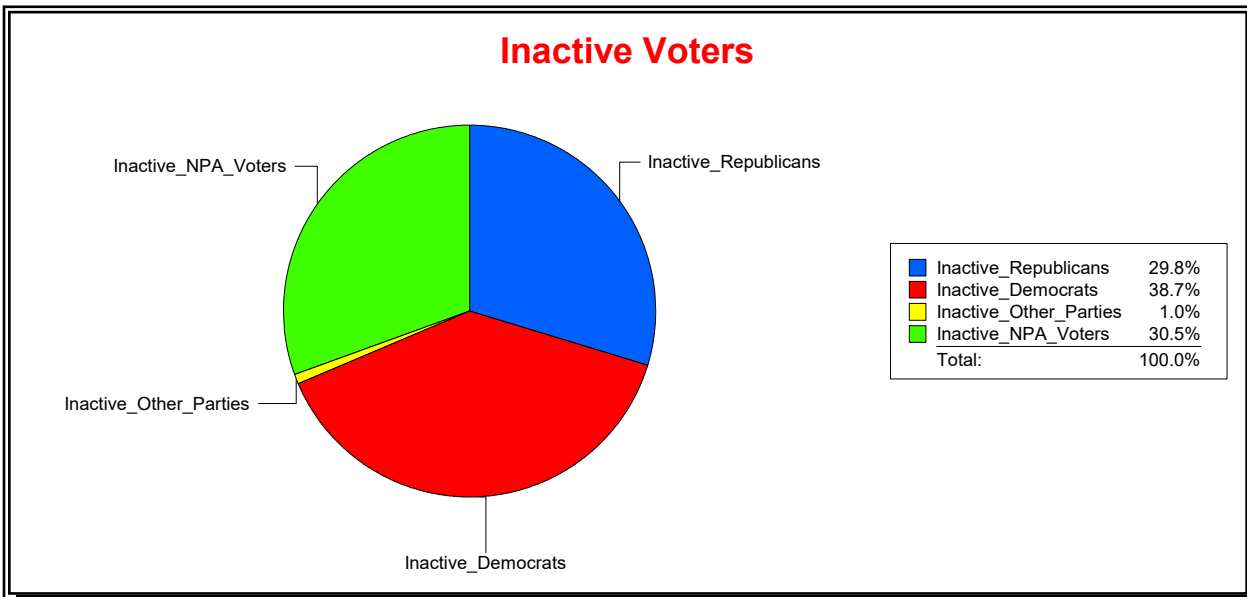

WESLEY WILCOX

Supervisor of Elections

MARION COUNTY, FL

Date 1/2/2019

Time 08:33 AM

Graphs of District Registration

Active Registered Voters

Inactive Voters

<u>District</u>	<u>Total</u>	<u>Dems</u>	<u>Reps</u>	<u>NonP</u>	<u>Other</u>	<u>Total</u>	<u>Dems</u>	<u>Reps</u>	<u>NonP</u>	<u>Other</u>
City of Ocala	36,861	13,822	14,973	7,781	285	1,729	669	516	527	17