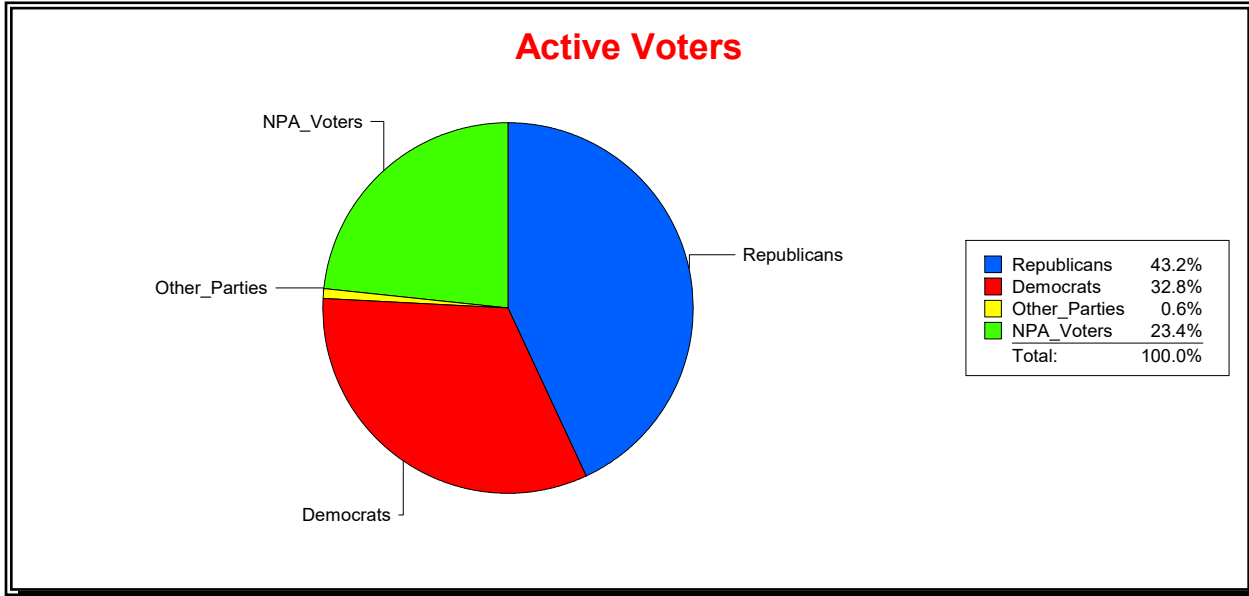

Date 1/2/2019

Time 08:33 AM

**Graphs of District Registration**

**Active Registered Voters**

**Inactive Voters**

<u>District</u>	<u>Total</u>	<u>Dems</u>	<u>Reps</u>	<u>NonP</u>	<u>Other</u>	<u>Total</u>	<u>Dems</u>	<u>Reps</u>	<u>NonP</u>	<u>Other</u>
<b>Congressional District 11</b>	114,322	37,462	49,371	26,748	741	3,285	1,202	982	1,084	17

**WESLEY WILCOX**

Supervisor of Elections

MARION COUNTY, FL

Date 1/2/2019

Time 08:33 AM

**Graphs of District Registration**

**Active Registered Voters**

**Inactive Voters**