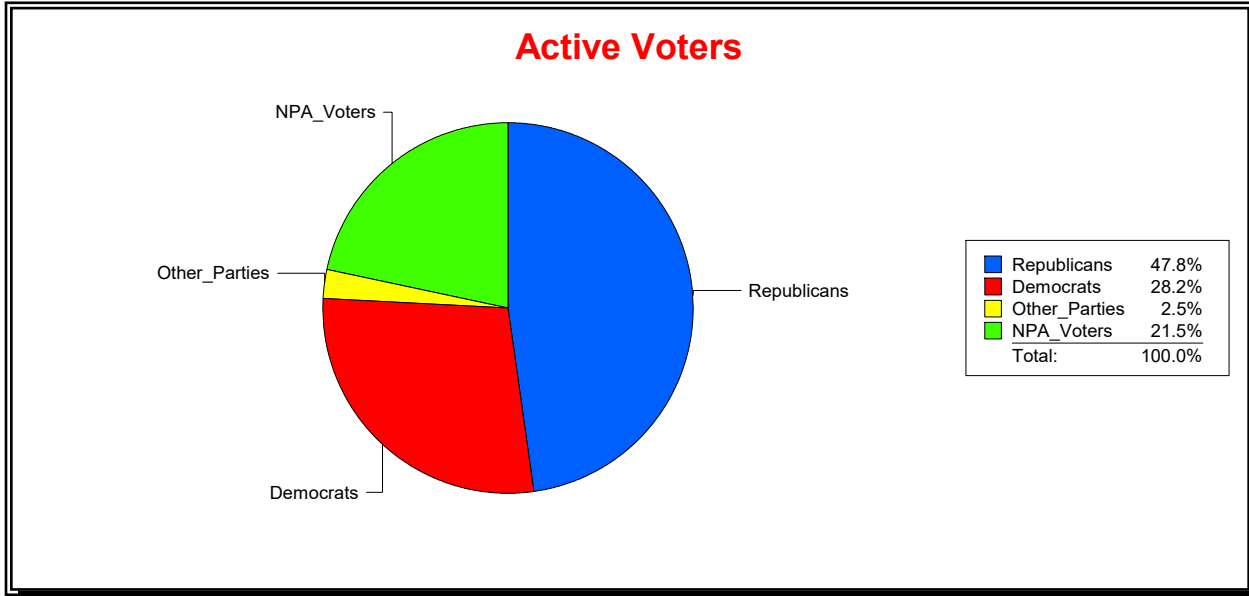

WESLEY WILCOX

Supervisor of Elections

MARION COUNTY, FL

Date 1/2/2019

Time 08:33 AM

Graphs of District Registration

Active Registered Voters

Inactive Voters

<u>District</u>	<u>Total</u>	<u>Dems</u>	<u>Reps</u>	<u>NonP</u>	<u>Other</u>	<u>Total</u>	<u>Dems</u>	<u>Reps</u>	<u>NonP</u>	<u>Other</u>
McIntosh	362	102	173	78	9	3	2	0	1	0