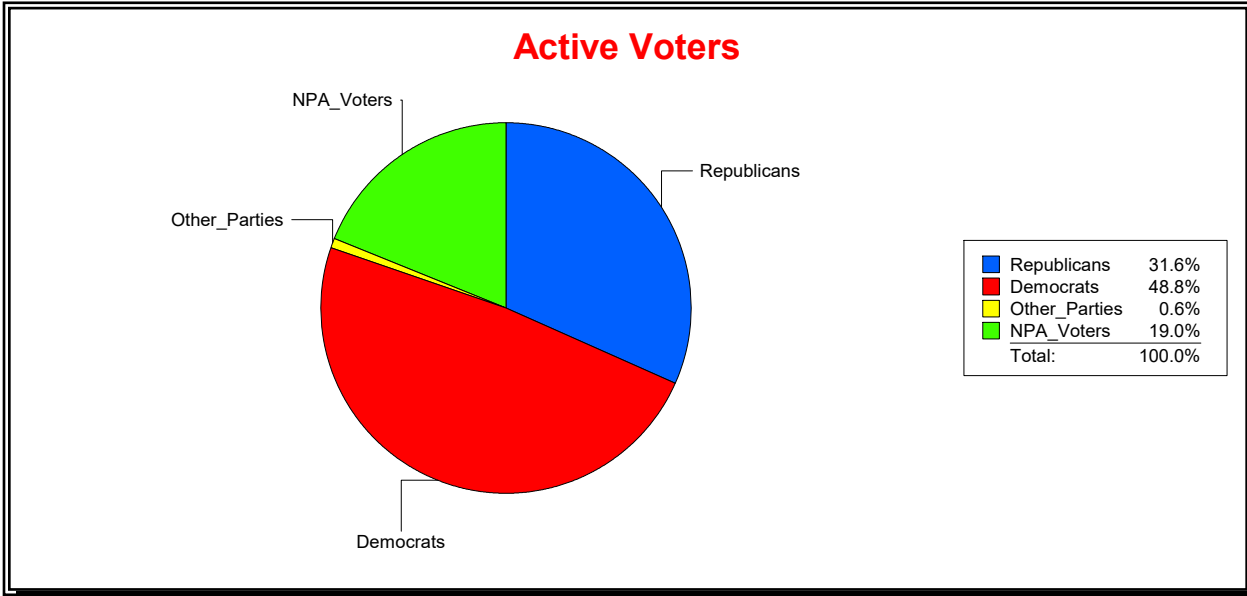

WESLEY WILCOX

Supervisor of Elections

MARION COUNTY, FL

Date 1/2/2019

Time 08:33 AM

Graphs of District Registration

Active Registered Voters

Inactive Voters

District	Total	Dems	Reps	NonP	Other	Total	Dems	Reps	NonP	Other
House District 20	21,684	10,576	6,854	4,114	140	773	351	166	255	1