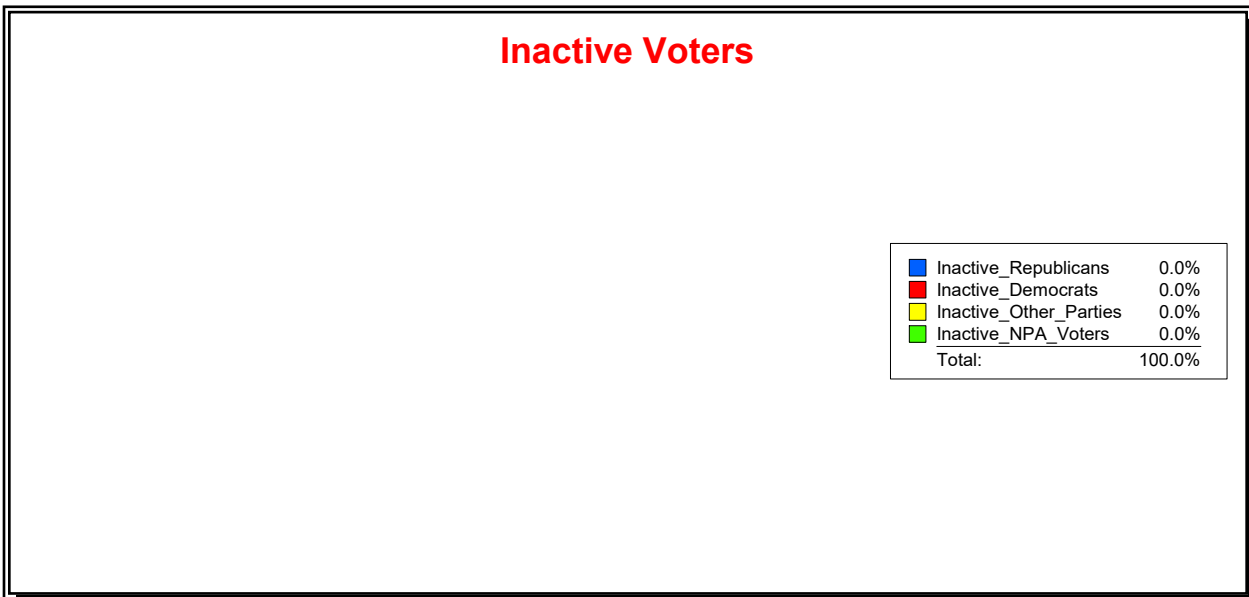

WESLEY WILCOX

Supervisor of Elections

MARION COUNTY, FL

Date 1/2/2019

Time 08:33 AM

Graphs of District Registration

Active Registered Voters

Inactive Voters