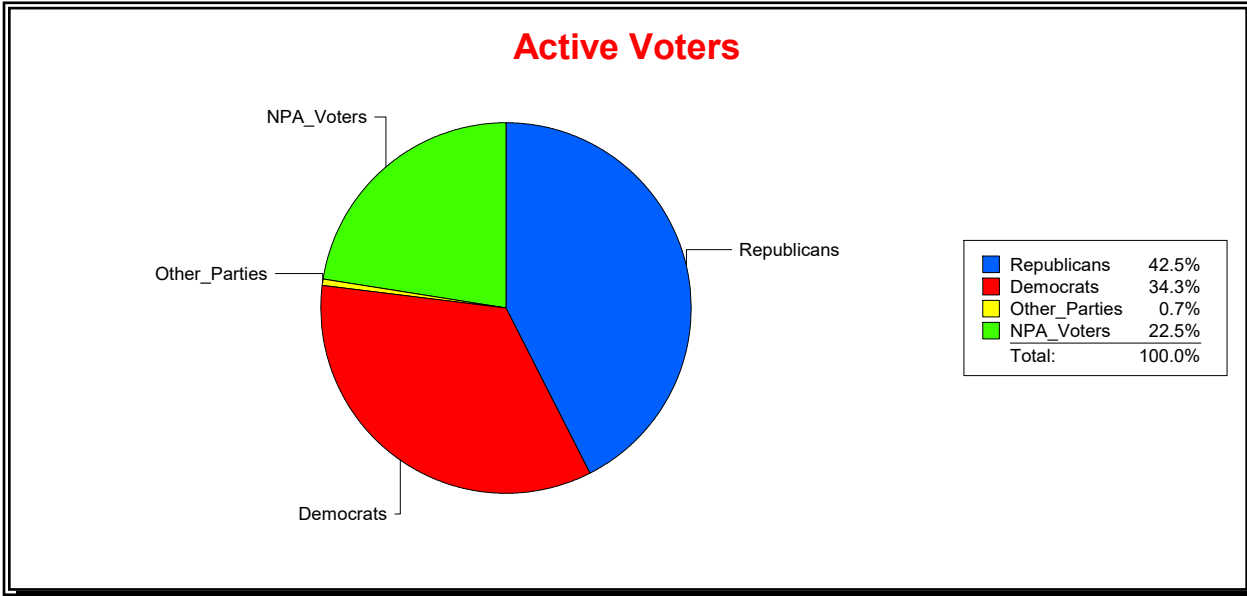

WESLEY WILCOX

Supervisor of Elections

MARION COUNTY, FL

Date 1/2/2019

Time 08:33 AM

Graphs of District Registration

Active Registered Voters

Inactive Voters

<u>District</u>	<u>Total</u>	<u>Dems</u>	<u>Reps</u>	<u>NonP</u>	<u>Other</u>	<u>Total</u>	<u>Dems</u>	<u>Reps</u>	<u>NonP</u>	<u>Other</u>
School Board Dist 3	53,613	18,404	22,801	12,059	349	1,345	526	445	371	3