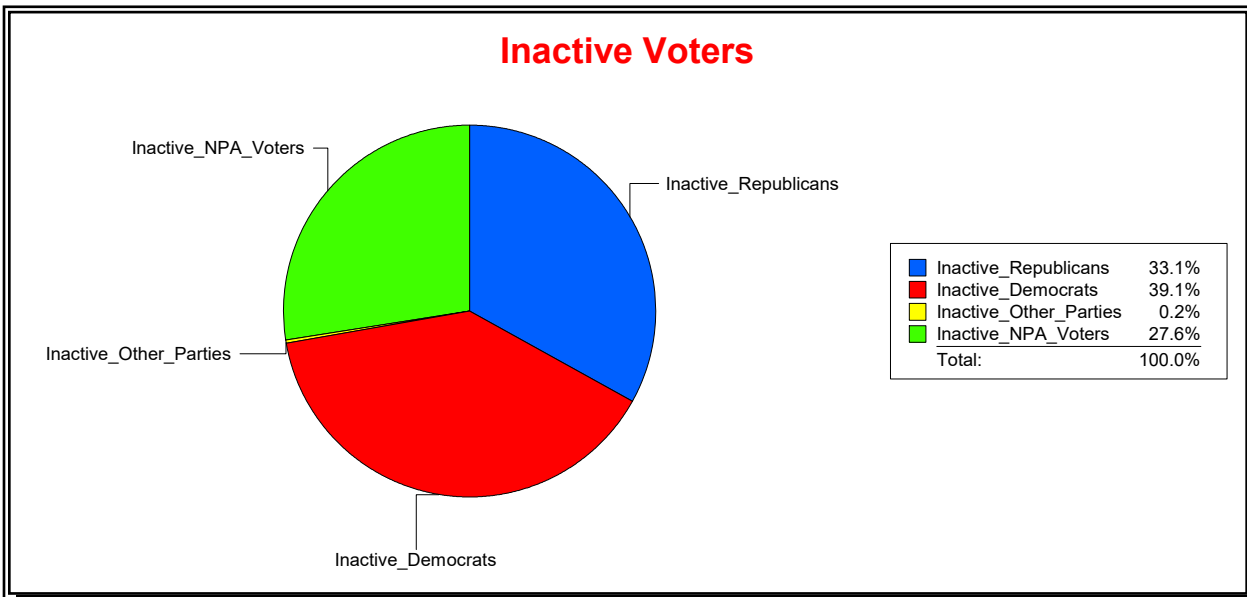

WESLEY WILCOX

Supervisor of Elections

MARION COUNTY, FL

Date 1/2/2019

Time 08:33 AM

Graphs of District Registration

Active Registered Voters

Inactive Voters

<u>District</u>	<u>Total</u>	<u>Dems</u>	<u>Reps</u>	<u>NonP</u>	<u>Other</u>	<u>Total</u>	<u>Dems</u>	<u>Reps</u>	<u>NonP</u>	<u>Other</u>
School Board Dist 3	53,613	18,404	22,801	12,059	349	1,345	526	445	371	3