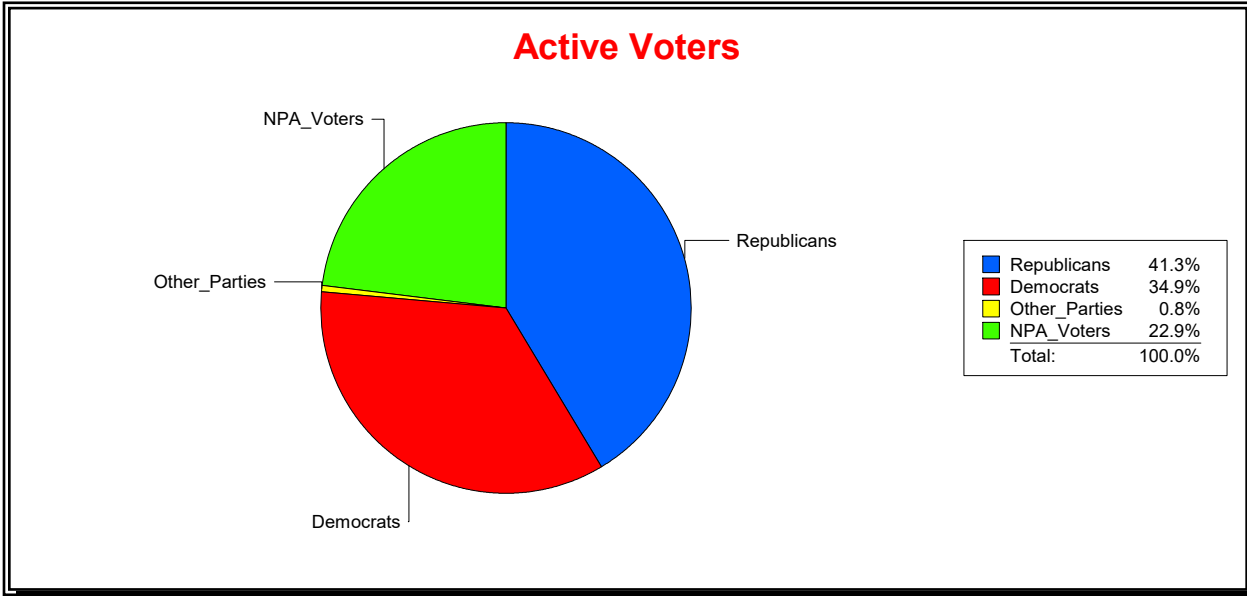

WESLEY WILCOX

Supervisor of Elections

MARION COUNTY, FL

Date 1/2/2019

Time 08:33 AM

Graphs of District Registration

Active Registered Voters

Inactive Voters

<u>District</u>	<u>Total</u>	<u>Dems</u>	<u>Reps</u>	<u>NonP</u>	<u>Other</u>	<u>Total</u>	<u>Dems</u>	<u>Reps</u>	<u>NonP</u>	<u>Other</u>
School Board Dist 1	52,502	18,334	21,705	12,043	420	1,842	686	558	584	14