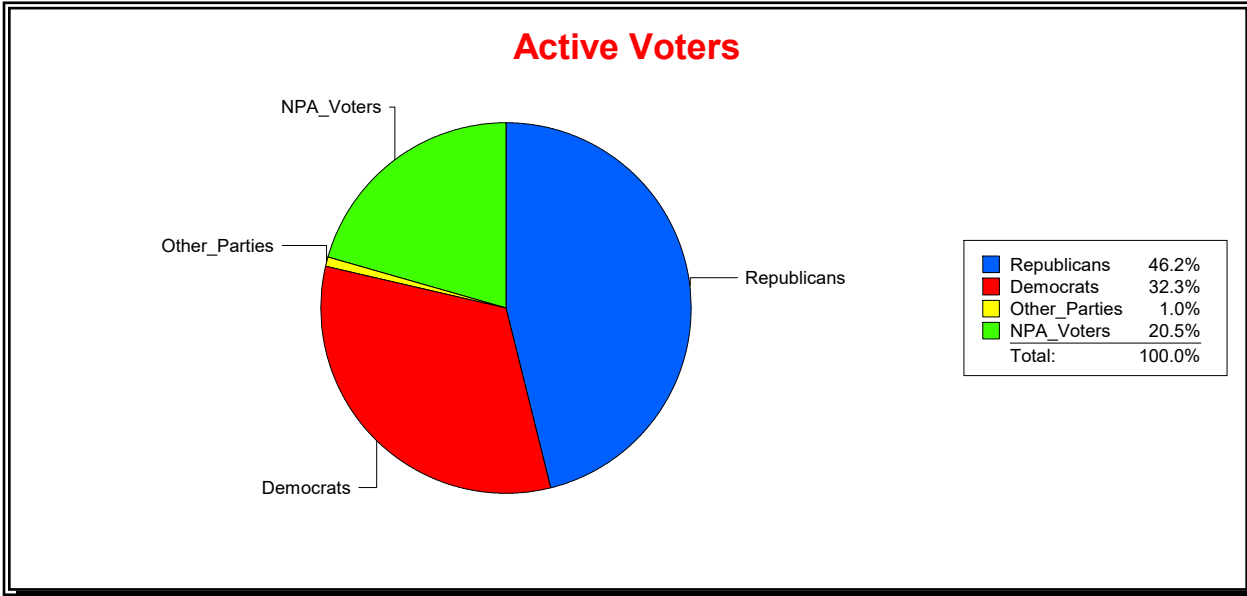

WESLEY WILCOX

Supervisor of Elections

MARION COUNTY, FL

Date 1/2/2019

Time 08:33 AM

Graphs of District Registration

Active Registered Voters

Inactive Voters

<u>District</u>	<u>Total</u>	<u>Dems</u>	<u>Reps</u>	<u>NonP</u>	<u>Other</u>	<u>Total</u>	<u>Dems</u>	<u>Reps</u>	<u>NonP</u>	<u>Other</u>
Dunnellon	1,343	434	620	275	14	40	17	19	4	0