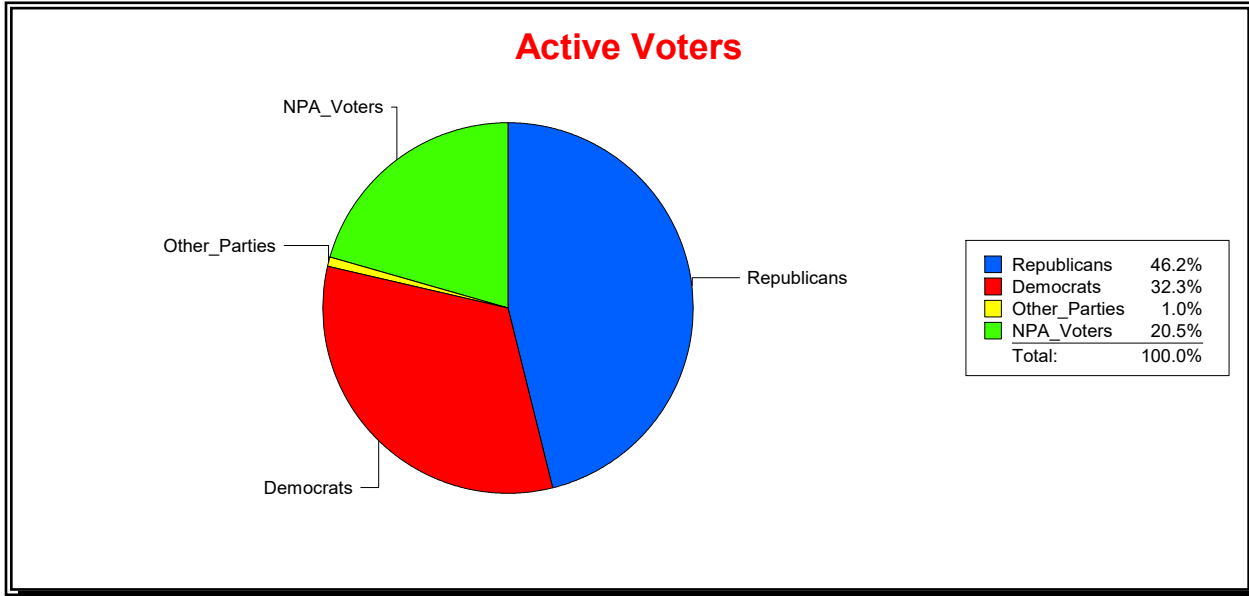

WESLEY WILCOX

Supervisor of Elections

MARION COUNTY, FL

Date 1/2/2019

Time 08:33 AM

Graphs of District Registration

Active Registered Voters

Inactive Voters

<u>District</u>	<u>Total</u>	<u>Dems</u>	<u>Reps</u>	<u>NonP</u>	<u>Other</u>	<u>Total</u>	<u>Dems</u>	<u>Reps</u>	<u>NonP</u>	<u>Other</u>
City of Dunnellon	1,343	434	620	275	14	40	17	19	4	0