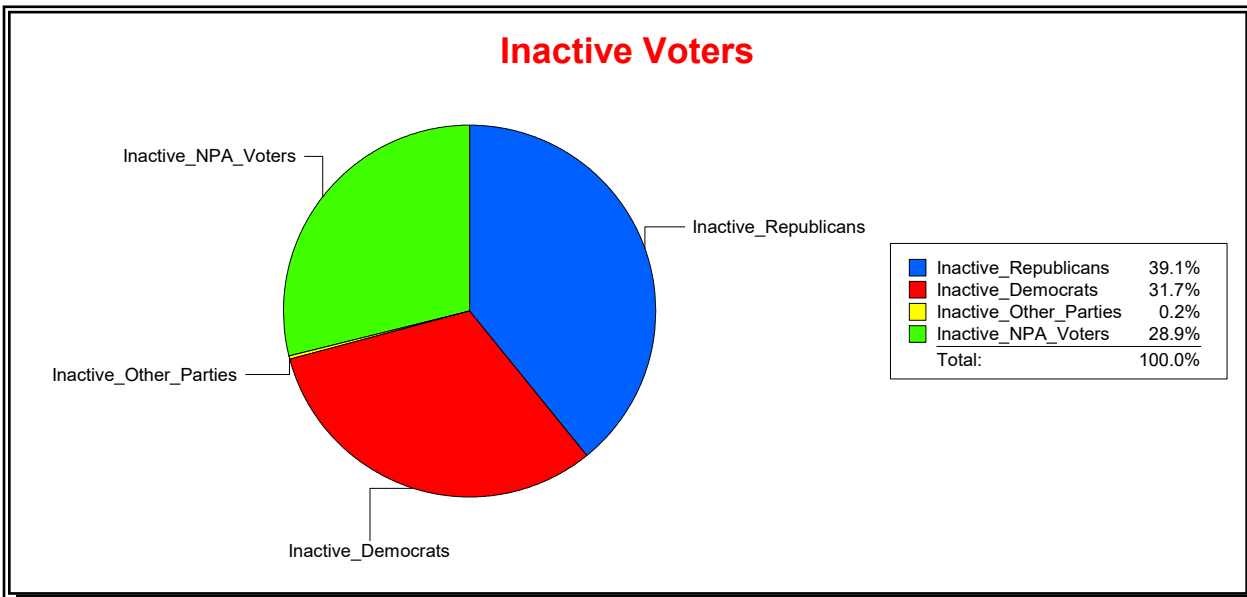

WESLEY WILCOX

Supervisor of Elections

MARION COUNTY, FL

Date 1/2/2019

Time 08:33 AM

Graphs of District Registration

Active Registered Voters

Inactive Voters

District	Total	Dems	Reps	NonP	Other	Total	Dems	Reps	NonP	Other
House District 33	20,399	5,170	10,659	4,446	124	501	159	196	145	1