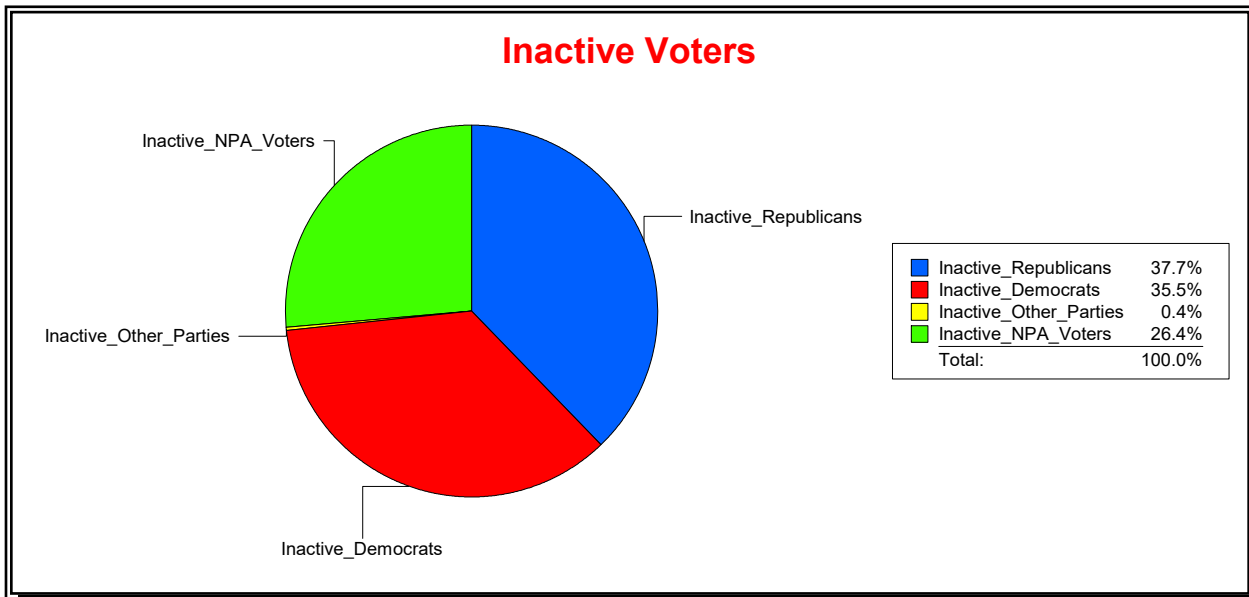

WESLEY WILCOX

Supervisor of Elections

MARION COUNTY, FL

Date 1/2/2019

Time 08:33 AM

Graphs of District Registration

Active Registered Voters

Inactive Voters

District	Total	Dems	Reps	NonP	Other	Total	Dems	Reps	NonP	Other
SR 200 Corridor	33,353	10,265	15,571	7,281	236	713	253	269	188	3

**WESLEY WILCOX**

Supervisor of Elections

MARION COUNTY, FL

Date 1/2/2019

Time 08:33 AM