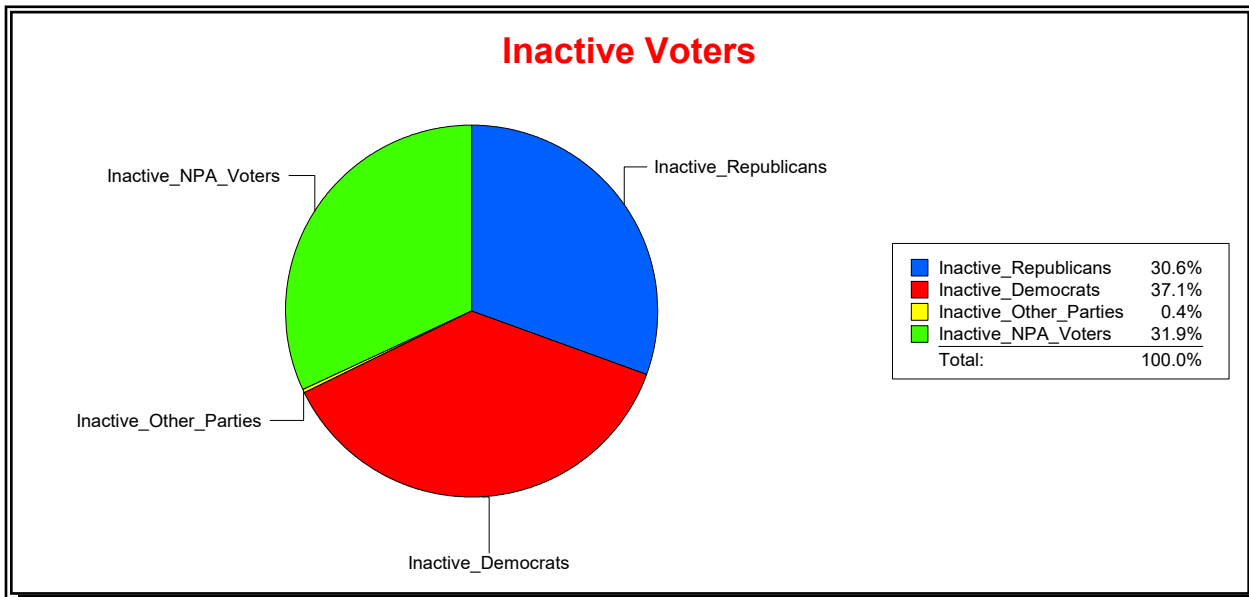

WESLEY WILCOX

Supervisor of Elections

MARION COUNTY, FL

Date 1/2/2019

Time 08:33 AM

Graphs of District Registration

Active Registered Voters

Inactive Voters

District	Total	Dems	Reps	NonP	Other	Total	Dems	Reps	NonP	Other
Marion County	245,252	80,002	109,156	54,395	1,699	7,546	2,760	2,401	2,340	45

WESLEY WILCOX

Supervisor of Elections

MARION COUNTY, FL

Date 1/2/2019