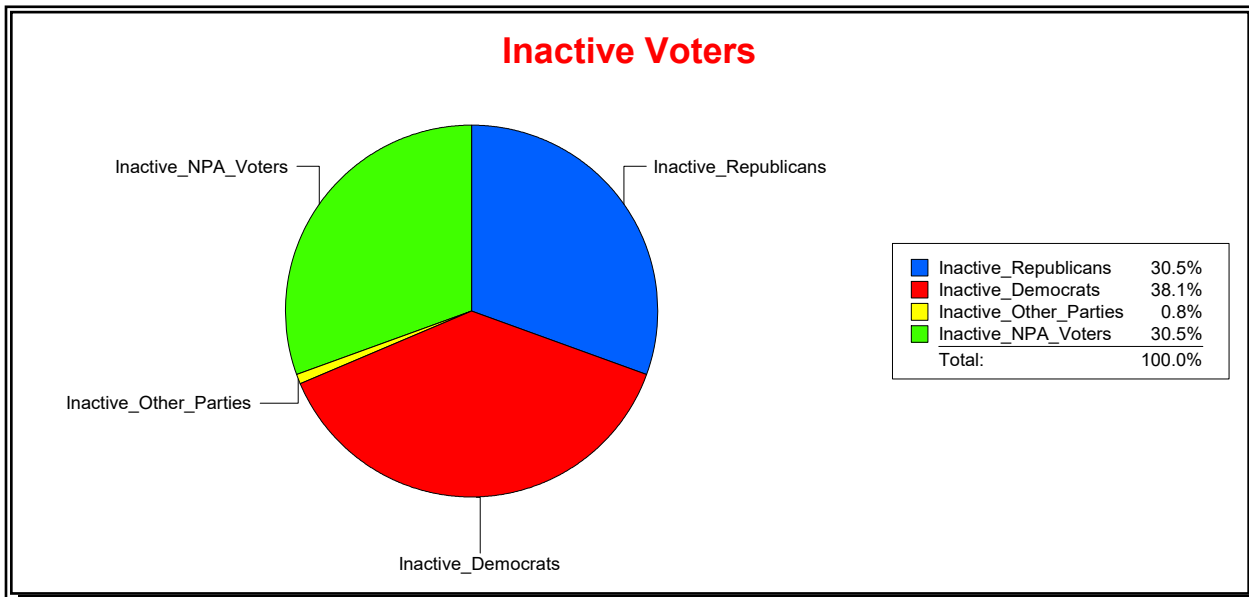

MARION COUNTY, FL

Date 1/2/2019

Time 08:33 AM

Graphs of District Registration

Active Registered Voters

Inactive Voters

District	Total	Dems	Reps	NonP	Other	Total	Dems	Reps	NonP	Other
City of Belleview	3,134	946	1,315	853	20	118	45	36	36	1