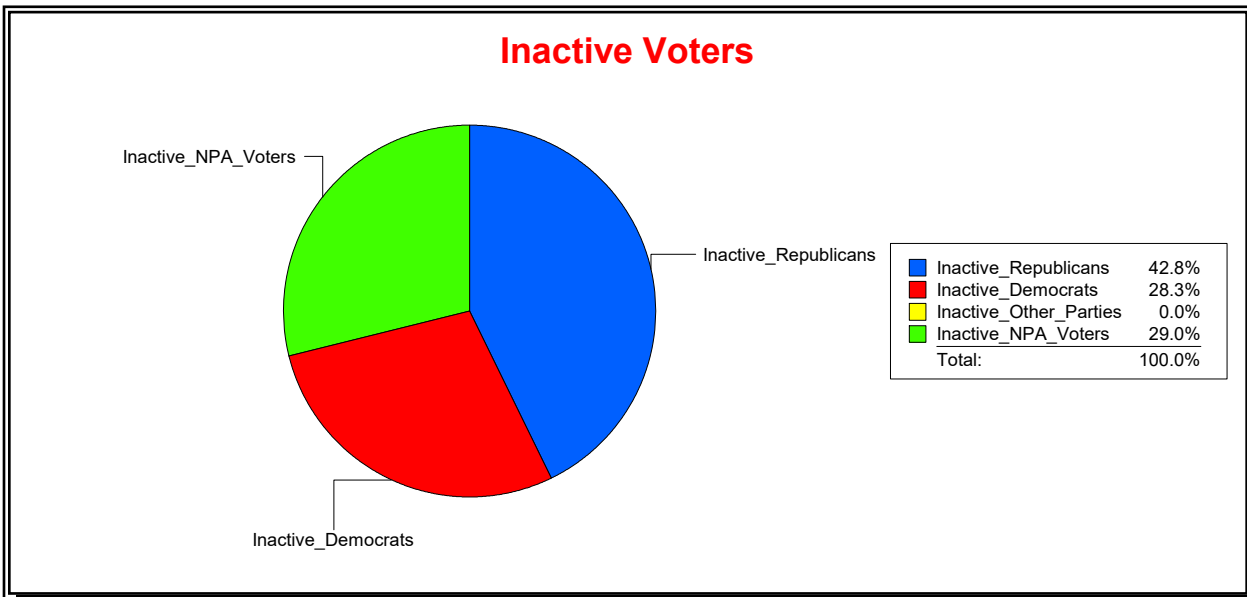

WESLEY WILCOX

Supervisor of Elections

MARION COUNTY, FL

Date 1/2/2019

Time 08:33 AM

Graphs of District Registration

Active Registered Voters

Inactive Voters

<u>District</u>	<u>Total</u>	<u>Dems</u>	<u>Reps</u>	<u>NonP</u>	<u>Other</u>	<u>Total</u>	<u>Dems</u>	<u>Reps</u>	<u>NonP</u>	<u>Other</u>
Village Community Development	7,717	1,853	4,284	1,541	39	145	41	62	42	0