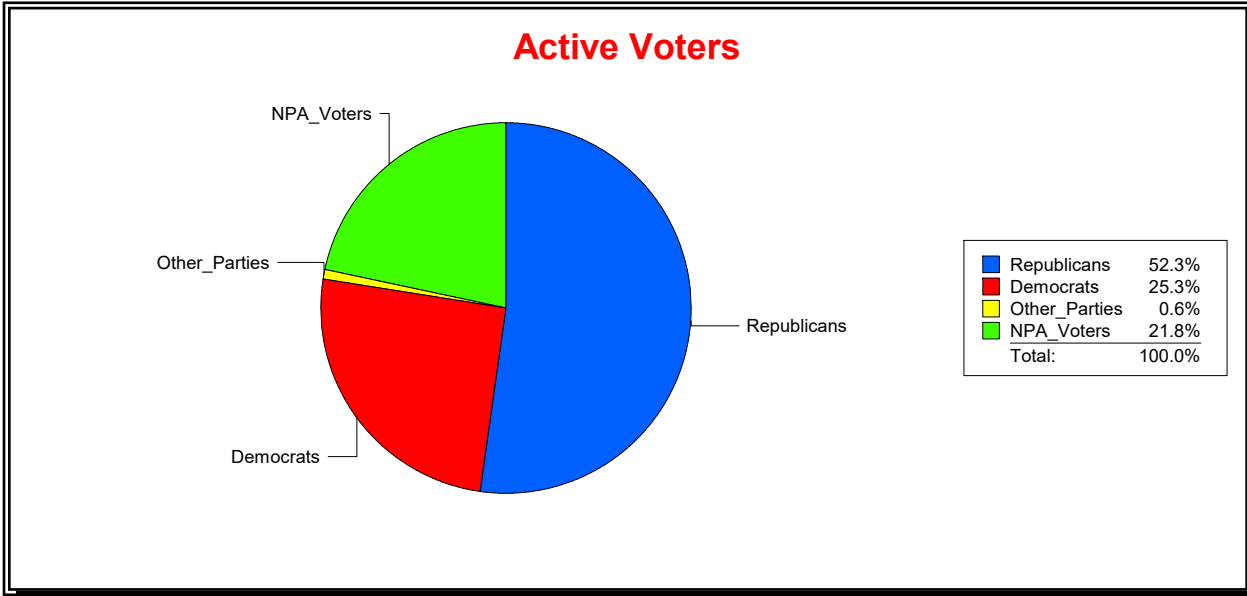

WESLEY WILCOX

Supervisor of Elections

MARION COUNTY, FL

Date 1/2/2019

Time 08:33 AM

Graphs of District Registration

Active Registered Voters

Inactive Voters

District	Total	Dems	Reps	NonP	Other	Total	Dems	Reps	NonP	Other
House District 33	20,399	5,170	10,659	4,446	124	501	159	196	145	1