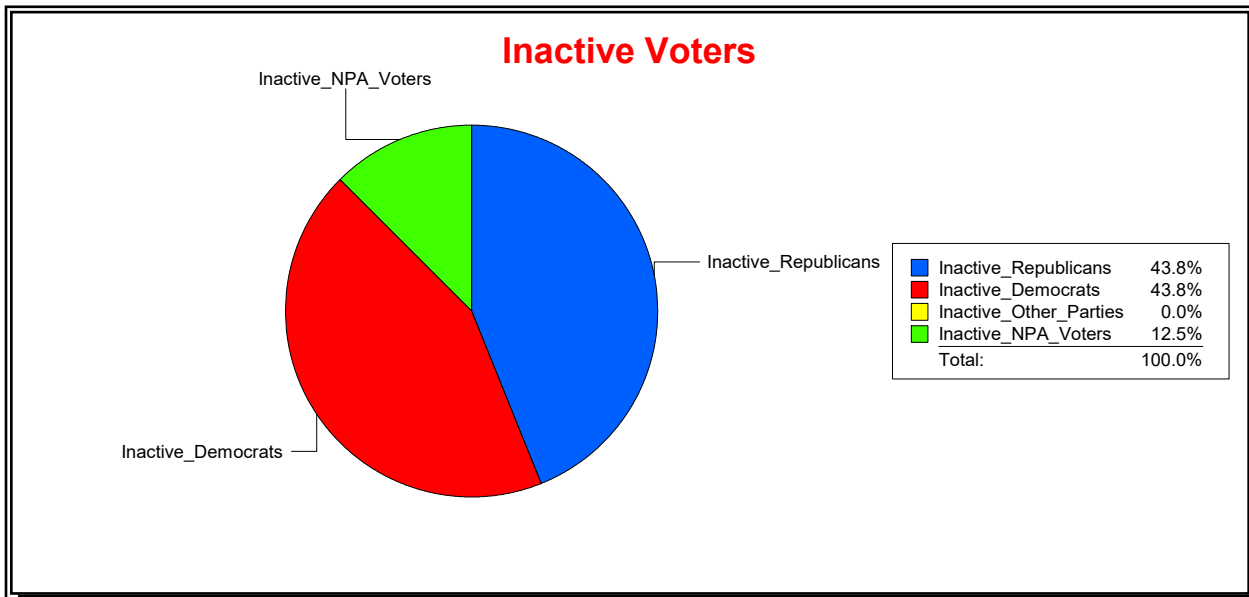

WESLEY WILCOX

Supervisor of Elections

MARION COUNTY, FL

Date 1/2/2019

Time 08:33 AM

Graphs of District Registration

Active Registered Voters

Inactive Voters

District	Total	Dems	Reps	NonP	Other	Total	Dems	Reps	NonP	Other
Town of Reddick	329	188	97	44	0	16	7	7	2	0