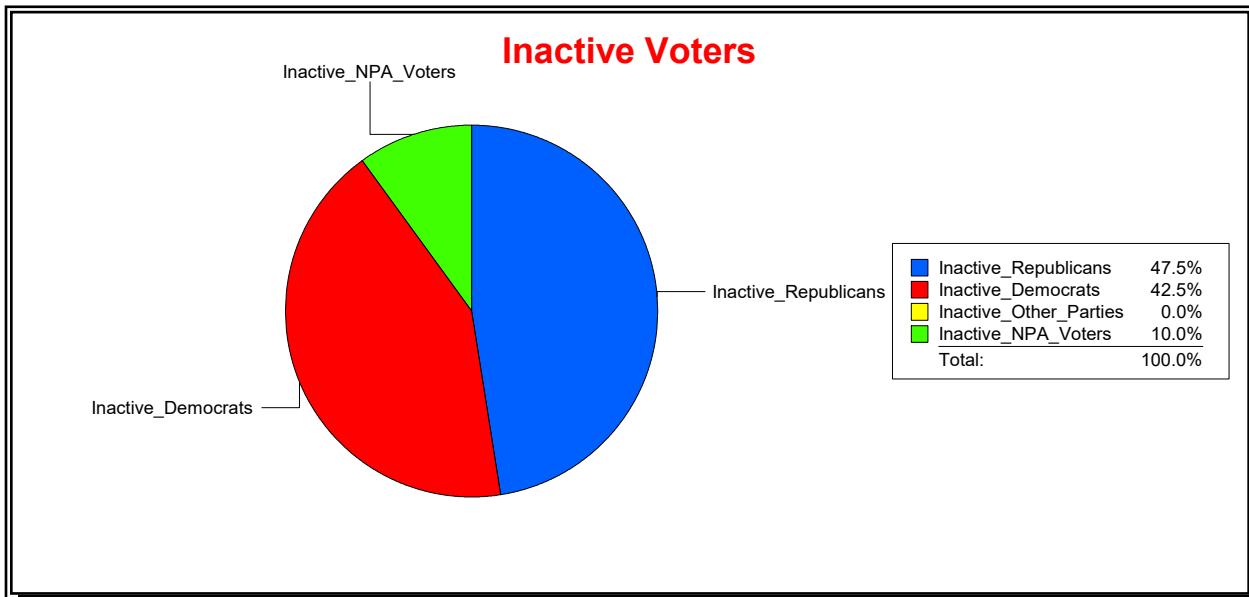

WESLEY WILCOX

Supervisor of Elections

MARION COUNTY, FL

Date 1/2/2019

Time 08:33 AM

Graphs of District Registration

Active Registered Voters

Inactive Voters

<u>District</u>	<u>Total</u>	<u>Dems</u>	<u>Reps</u>	<u>NonP</u>	<u>Other</u>	<u>Total</u>	<u>Dems</u>	<u>Reps</u>	<u>NonP</u>	<u>Other</u>
City of Dunnellon	1,343	434	620	275	14	40	17	19	4	0