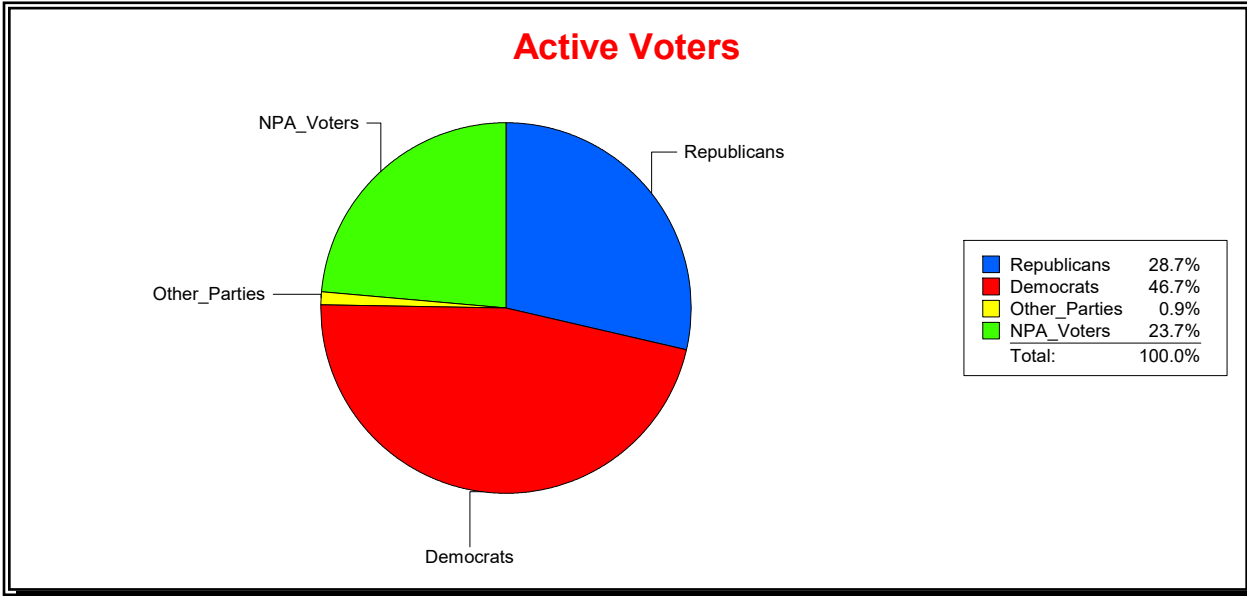

WESLEY WILCOX

Supervisor of Elections

MARION COUNTY, FL

Date 1/2/2019

Time 08:33 AM

Graphs of District Registration

Active Registered Voters

Inactive Voters

<u>District</u>	<u>Total</u>	<u>Dems</u>	<u>Reps</u>	<u>NonP</u>	<u>Other</u>	<u>Total</u>	<u>Dems</u>	<u>Reps</u>	<u>NonP</u>	<u>Other</u>
Silver Springs Shores Tax	5,392	2,520	1,546	1,276	50	203	97	45	59	2