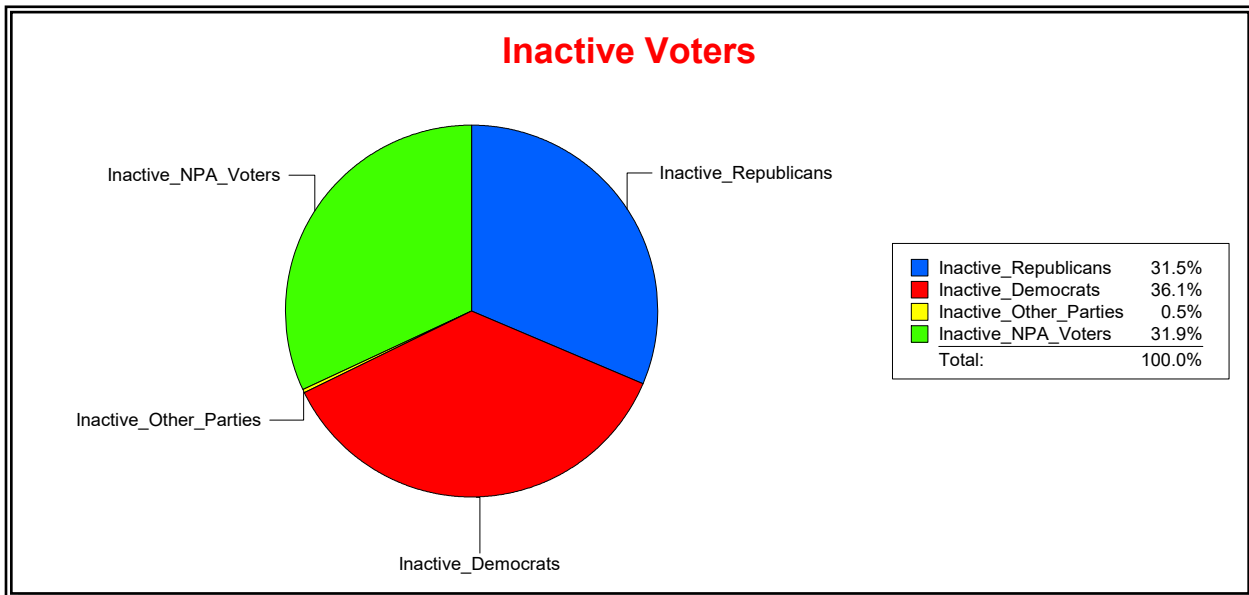

WESLEY WILCOX

Supervisor of Elections

MARION COUNTY, FL

Date 1/2/2019

Time 08:33 AM

Graphs of District Registration

Active Registered Voters

Inactive Voters

<u>District</u>	<u>Total</u>	<u>Dems</u>	<u>Reps</u>	<u>NonP</u>	<u>Other</u>	<u>Total</u>	<u>Dems</u>	<u>Reps</u>	<u>NonP</u>	<u>Other</u>
Senate District 12	132,330	42,640	58,145	30,656	889	3,604	1,302	1,136	1,148	18