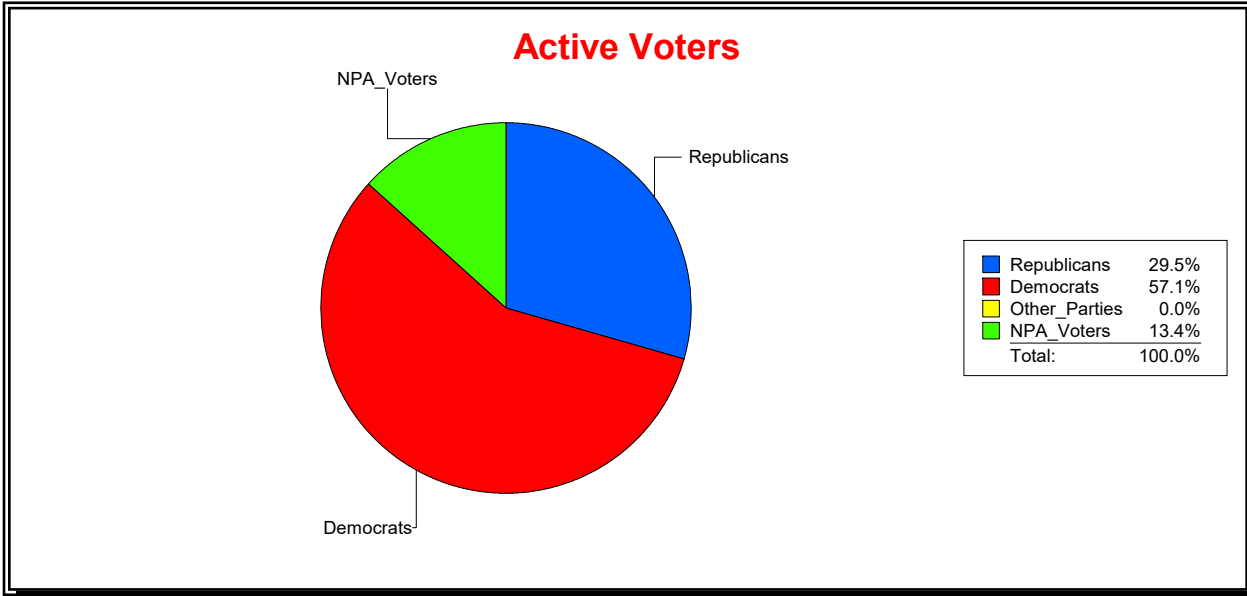

WESLEY WILCOX

Supervisor of Elections

MARION COUNTY, FL

Date 1/2/2019

Time 08:33 AM

Graphs of District Registration

Active Registered Voters

Inactive Voters

District	Total	Dems	Reps	NonP	Other	Total	Dems	Reps	NonP	Other
Reddick	329	188	97	44	0	16	7	7	2	0