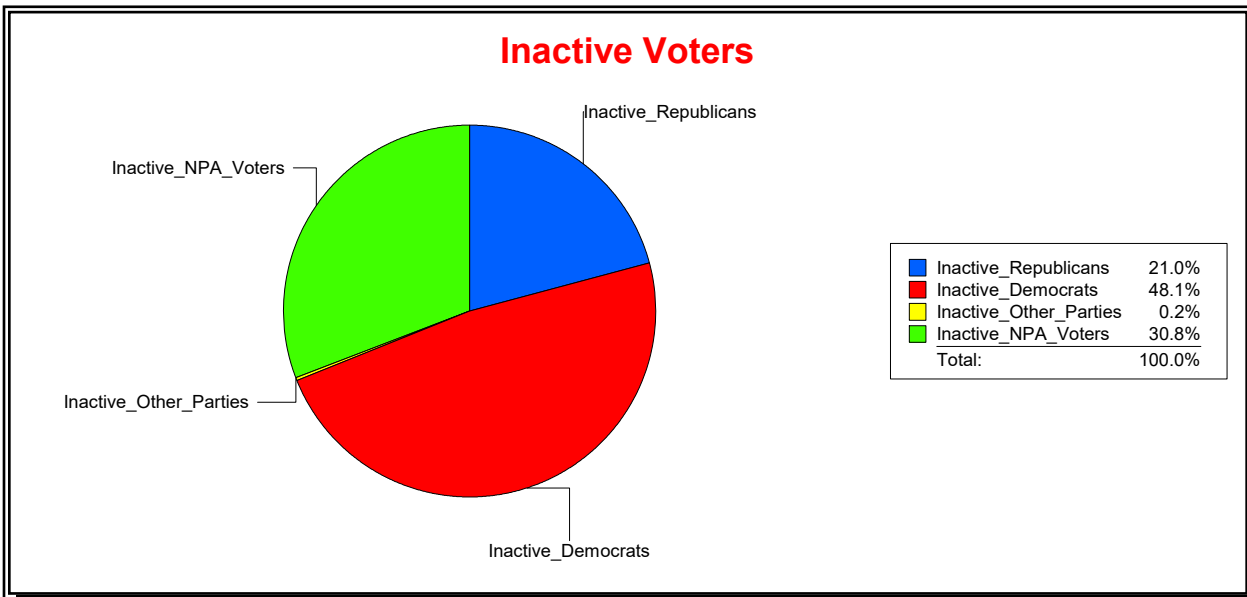

WESLEY WILCOX

Supervisor of Elections

MARION COUNTY, FL

Date 1/2/2019

Time 08:33 AM

Graphs of District Registration

Active Registered Voters

Inactive Voters

<u>District</u>	<u>Total</u>	<u>Dems</u>	<u>Reps</u>	<u>NonP</u>	<u>Other</u>	<u>Total</u>	<u>Dems</u>	<u>Reps</u>	<u>NonP</u>	<u>Other</u>
Marion Oaks	12,331	6,214	3,022	3,030	65	439	211	92	135	1