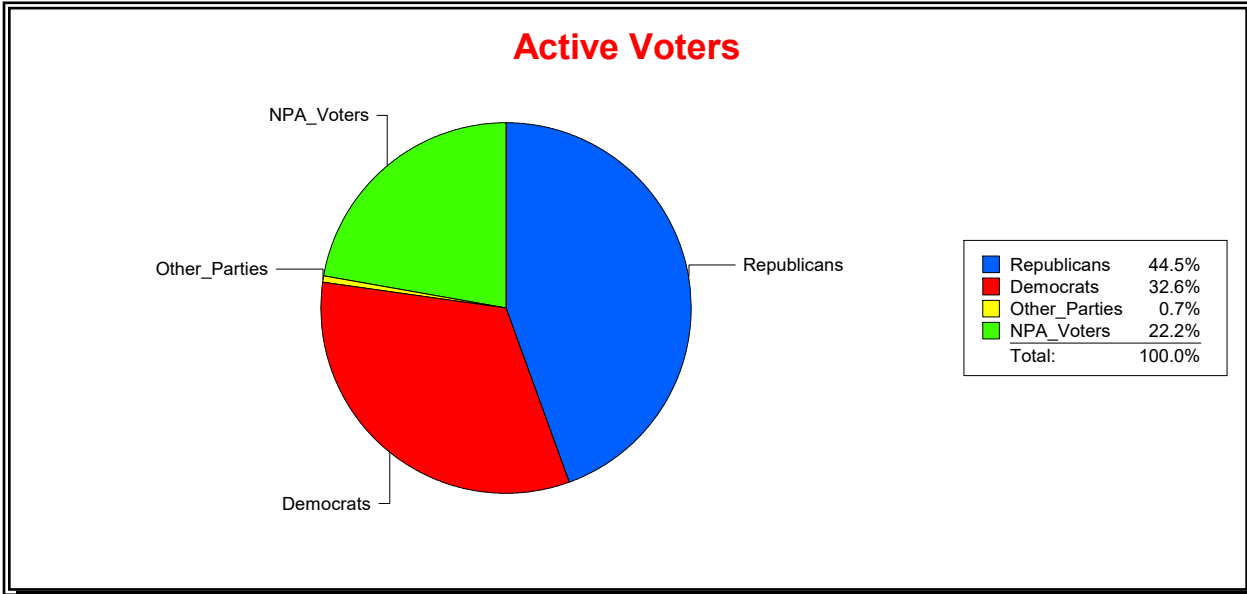

WESLEY WILCOX

Supervisor of Elections

MARION COUNTY, FL

Date 1/2/2019

Time 08:33 AM

Graphs of District Registration

Active Registered Voters

Inactive Voters

District	Total	Dems	Reps	NonP	Other	Total	Dems	Reps	NonP	Other
Marion County	245,252	80,002	109,156	54,395	1,699	7,546	2,760	2,401	2,340	45

WESLEY WILCOX

Supervisor of Elections

MARION COUNTY, FL

Date 1/2/2019