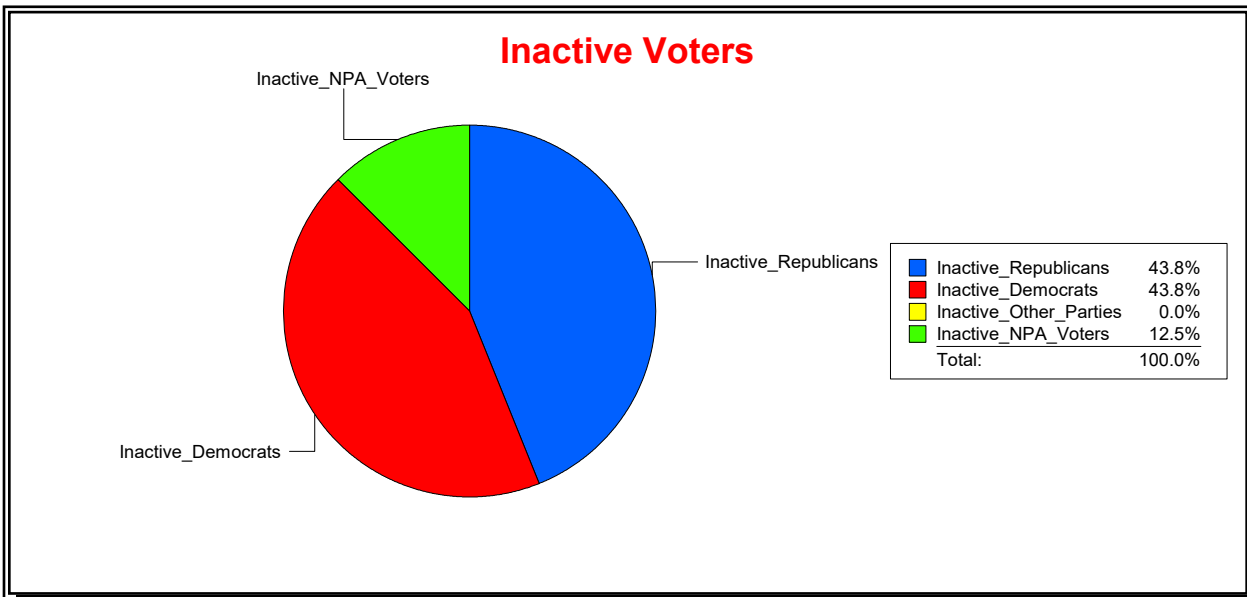

WESLEY WILCOX

Supervisor of Elections

MARION COUNTY, FL

Date 1/2/2019

Time 08:33 AM

Graphs of District Registration

Active Registered Voters

Inactive Voters

District	Total	Dems	Reps	NonP	Other	Total	Dems	Reps	NonP	Other
Reddick	329	188	97	44	0	16	7	7	2	0