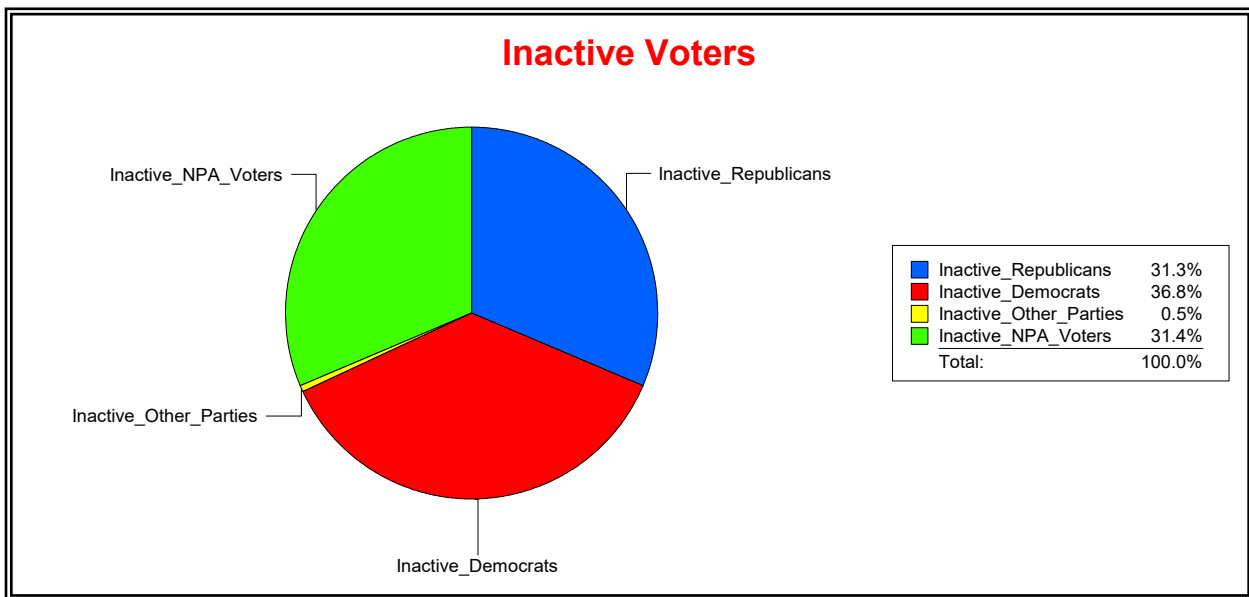

WESLEY WILCOX

Supervisor of Elections

MARION COUNTY, FL

Date 1/2/2019

Time 08:33 AM

Graphs of District Registration

Active Registered Voters

Inactive Voters

<u>District</u>	<u>Total</u>	<u>Dems</u>	<u>Reps</u>	<u>NonP</u>	<u>Other</u>	<u>Total</u>	<u>Dems</u>	<u>Reps</u>	<u>NonP</u>	<u>Other</u>
County Commission 5	47,994	16,510	20,659	10,442	383	1,441	530	451	453	7