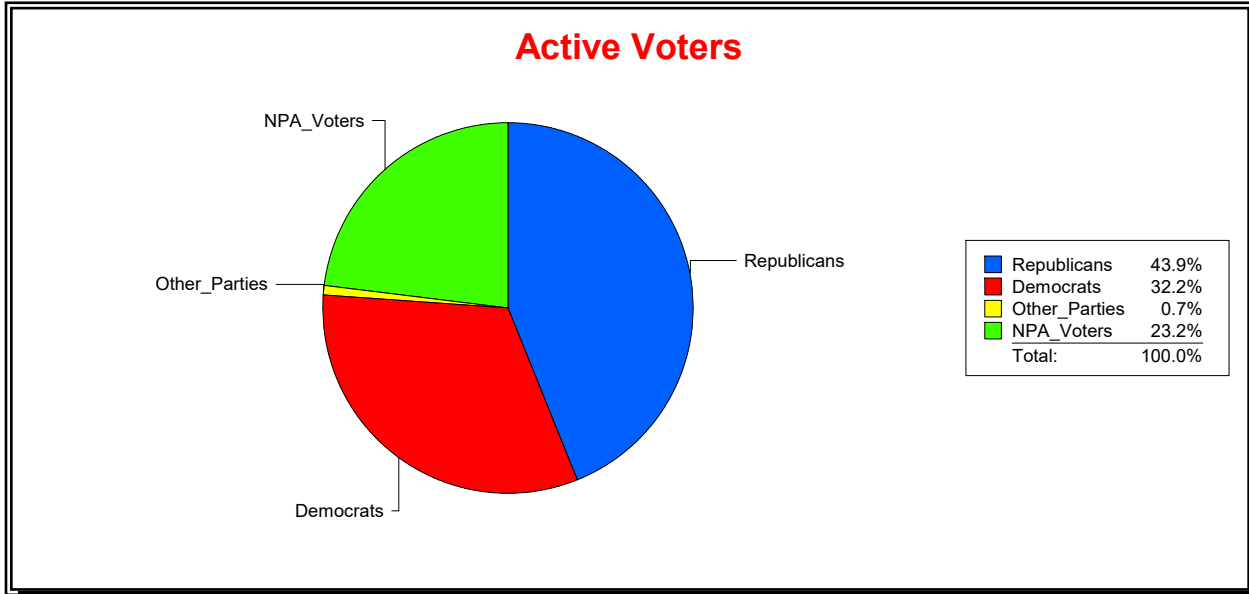

WESLEY WILCOX

Supervisor of Elections

MARION COUNTY, FL

Date 1/2/2019

Time 08:33 AM

Graphs of District Registration

Active Registered Voters

Inactive Voters

<u>District</u>	<u>Total</u>	<u>Dems</u>	<u>Reps</u>	<u>NonP</u>	<u>Other</u>	<u>Total</u>	<u>Dems</u>	<u>Reps</u>	<u>NonP</u>	<u>Other</u>
Senate District 12	132,330	42,640	58,145	30,656	889	3,604	1,302	1,136	1,148	18