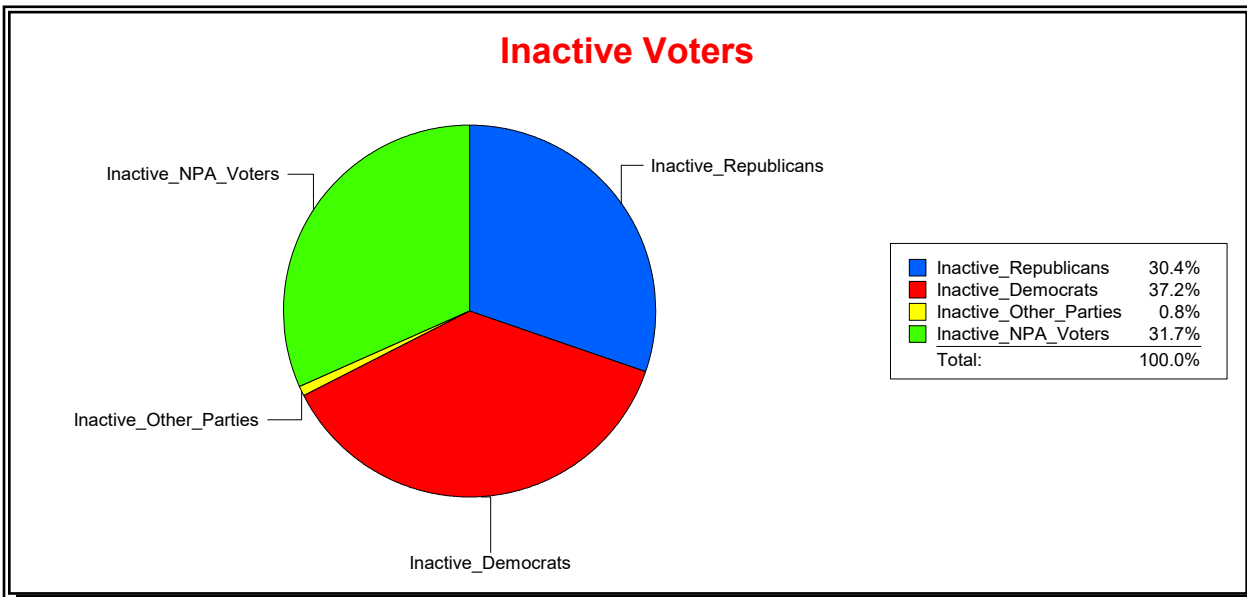

WESLEY WILCOX

Supervisor of Elections

MARION COUNTY, FL

Date 3/4/2019

Time 02:34 PM

Graphs of District Registration

Active Registered Voters

Inactive Voters

<u>District</u>	<u>Total</u>	<u>Dems</u>	<u>Reps</u>	<u>NonP</u>	<u>Other</u>	<u>Total</u>	<u>Dems</u>	<u>Reps</u>	<u>NonP</u>	<u>Other</u>
School Board Dist 1	52,509	18,388	21,673	12,008	440	1,811	673	550	574	14