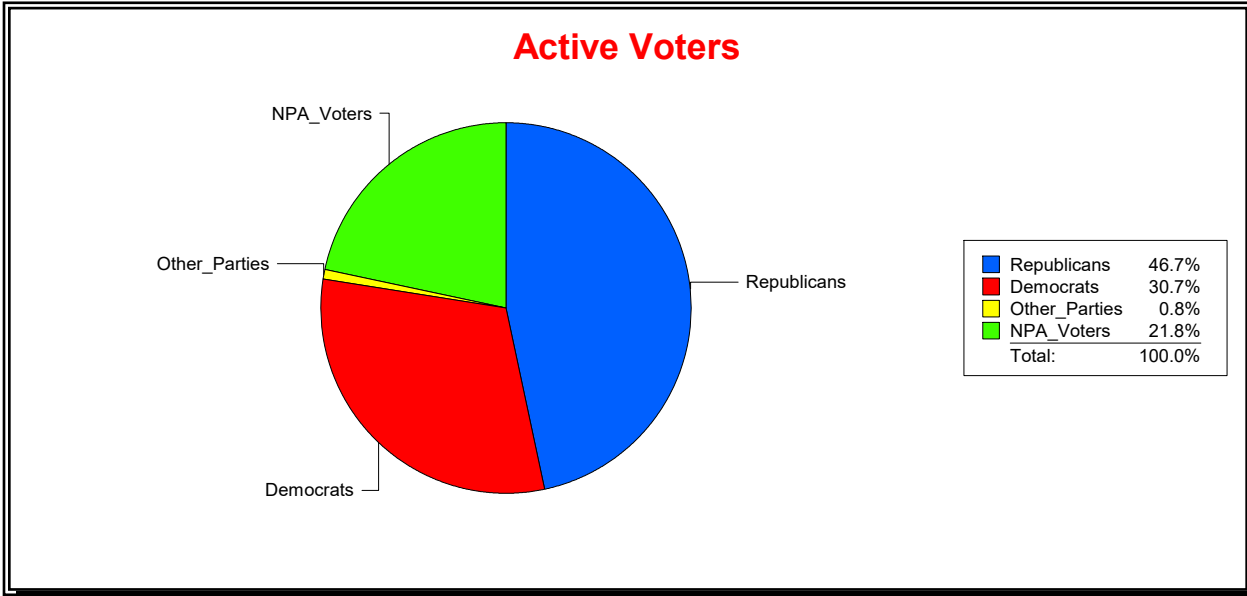

WESLEY WILCOX

Supervisor of Elections

MARION COUNTY, FL

Date 3/4/2019

Time 02:34 PM

Graphs of District Registration

Active Registered Voters

Inactive Voters

<u>District</u>	<u>Total</u>	<u>Dems</u>	<u>Reps</u>	<u>NonP</u>	<u>Other</u>	<u>Total</u>	<u>Dems</u>	<u>Reps</u>	<u>NonP</u>	<u>Other</u>
SR 200 Corridor	33,505	10,289	15,652	7,294	270	706	250	265	188	3