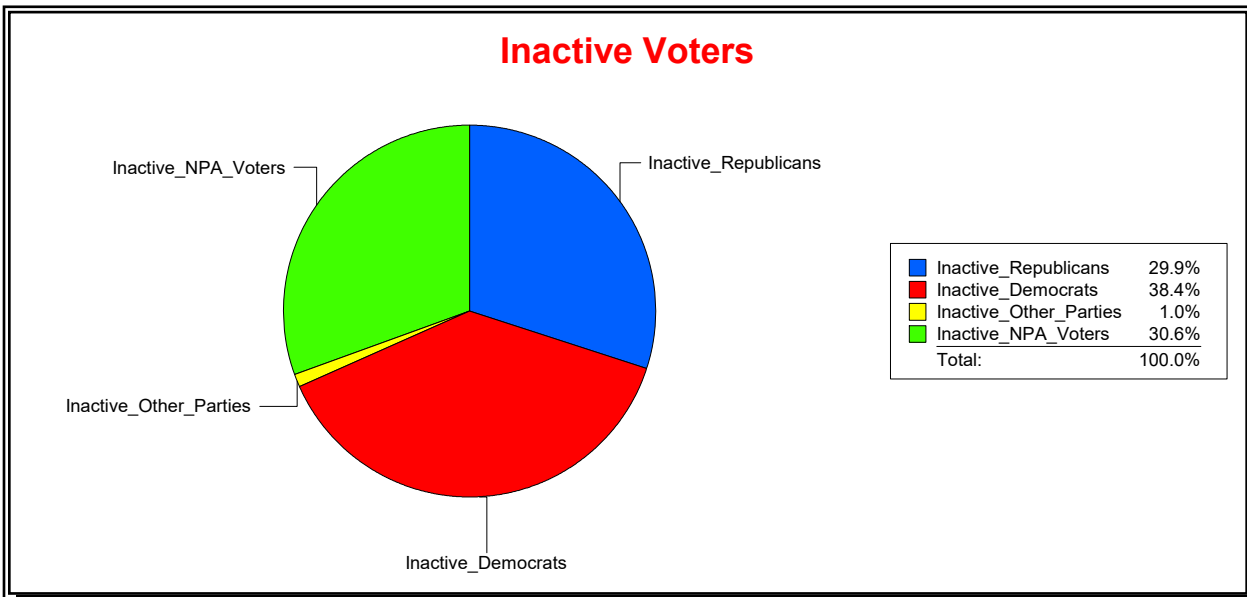

WESLEY WILCOX

Supervisor of Elections

MARION COUNTY, FL

Date 3/4/2019

Time 02:34 PM

Graphs of District Registration

Active Registered Voters

Inactive Voters

<u>District</u>	<u>Total</u>	<u>Dems</u>	<u>Reps</u>	<u>NonP</u>	<u>Other</u>	<u>Total</u>	<u>Dems</u>	<u>Reps</u>	<u>NonP</u>	<u>Other</u>
City of Ocala	36,775	13,852	14,904	7,722	297	1,700	653	509	521	17