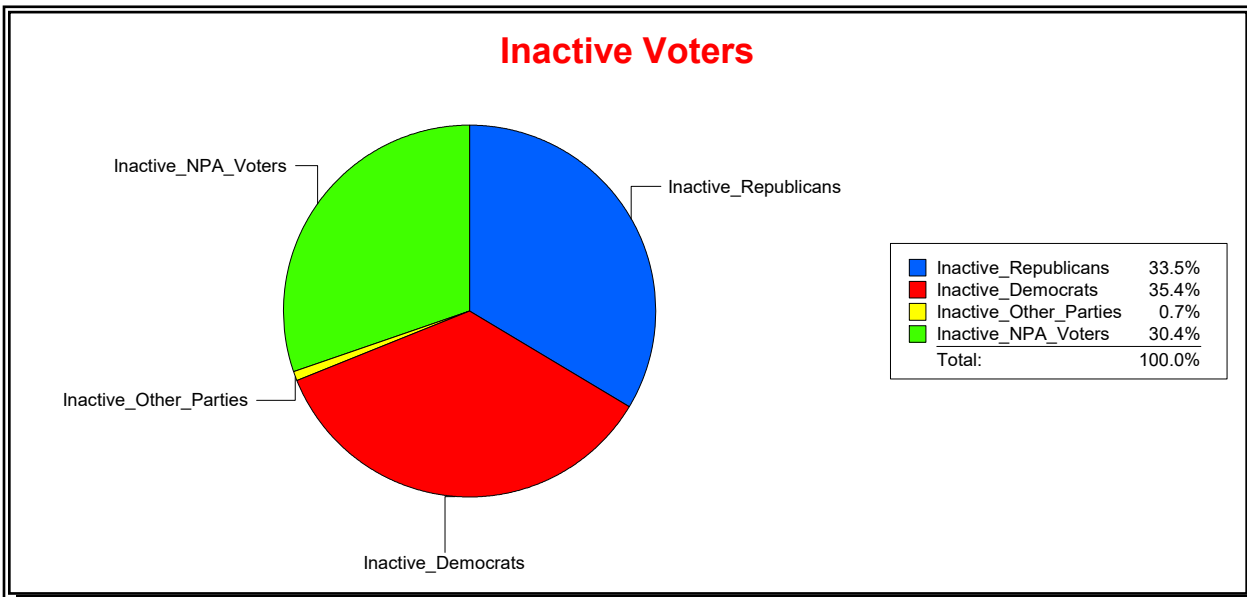

WESLEY WILCOX

Supervisor of Elections

MARION COUNTY, FL

Date 3/4/2019

Time 02:34 PM

Graphs of District Registration

Active Registered Voters

Inactive Voters

<u>District</u>	<u>Total</u>	<u>Dems</u>	<u>Reps</u>	<u>NonP</u>	<u>Other</u>	<u>Total</u>	<u>Dems</u>	<u>Reps</u>	<u>NonP</u>	<u>Other</u>
School Board Dist 5	45,004	14,332	20,888	9,446	338	1,355	480	454	412	9