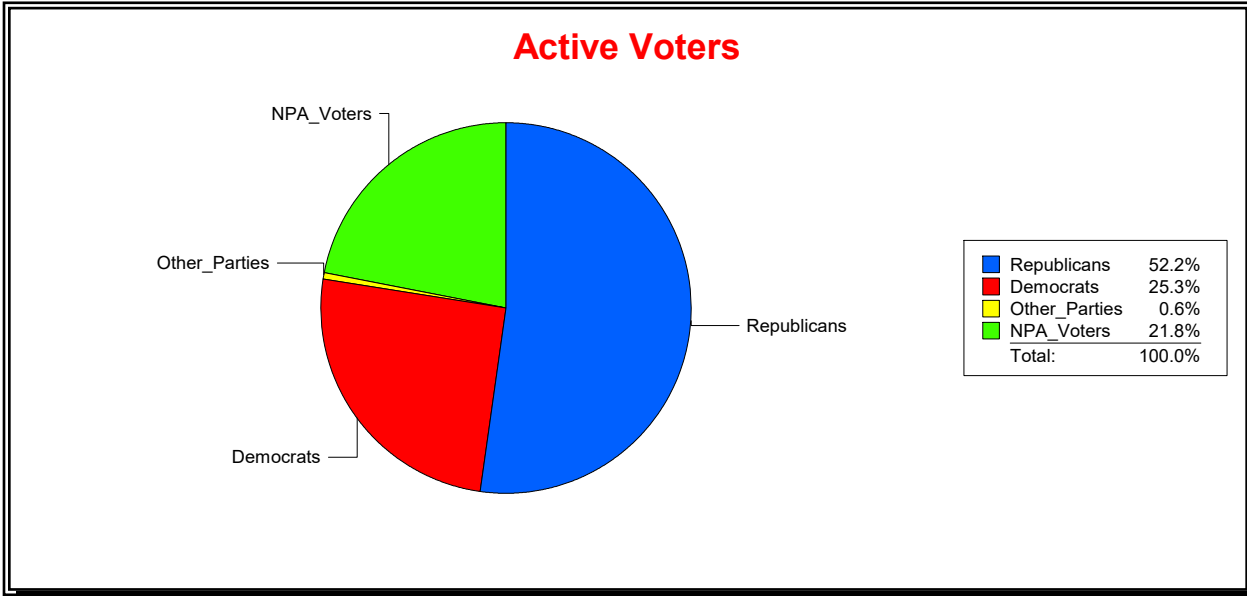

WESLEY WILCOX

Supervisor of Elections

MARION COUNTY, FL

Date 3/4/2019

Time 02:34 PM

Graphs of District Registration

Active Registered Voters

Inactive Voters

District	Total	Dems	Reps	NonP	Other	Total	Dems	Reps	NonP	Other
House District 33	20,360	5,158	10,630	4,443	129	497	157	196	143	1