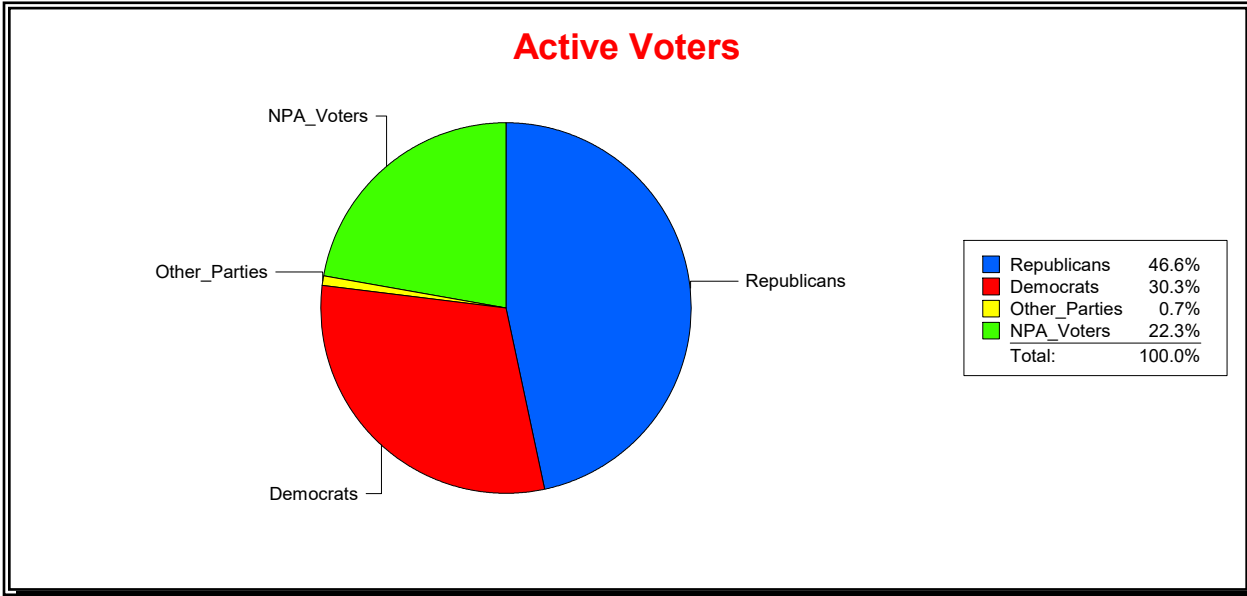

WESLEY WILCOX

Supervisor of Elections

MARION COUNTY, FL

Date 3/4/2019

Time 02:34 PM

Graphs of District Registration

Active Registered Voters

Inactive Voters

<u>District</u>	<u>Total</u>	<u>Dems</u>	<u>Reps</u>	<u>NonP</u>	<u>Other</u>	<u>Total</u>	<u>Dems</u>	<u>Reps</u>	<u>NonP</u>	<u>Other</u>
House District 23	110,536	33,522	51,506	24,688	820	3,490	1,211	1,134	1,117	28