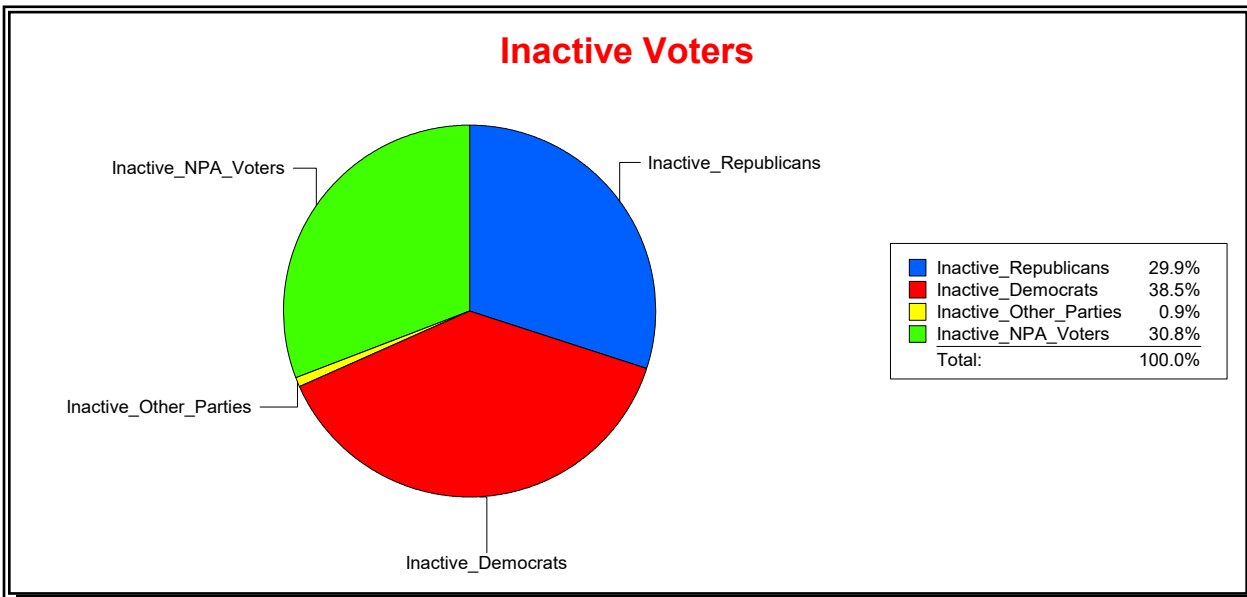

MARION COUNTY, FL

Date 3/4/2019

Time 02:34 PM

Graphs of District Registration

Active Registered Voters

Inactive Voters

<u>District</u>	<u>Total</u>	<u>Dems</u>	<u>Reps</u>	<u>NonP</u>	<u>Other</u>	<u>Total</u>	<u>Dems</u>	<u>Reps</u>	<u>NonP</u>	<u>Other</u>
City of Belleview	3,150	932	1,331	865	22	117	45	35	36	1