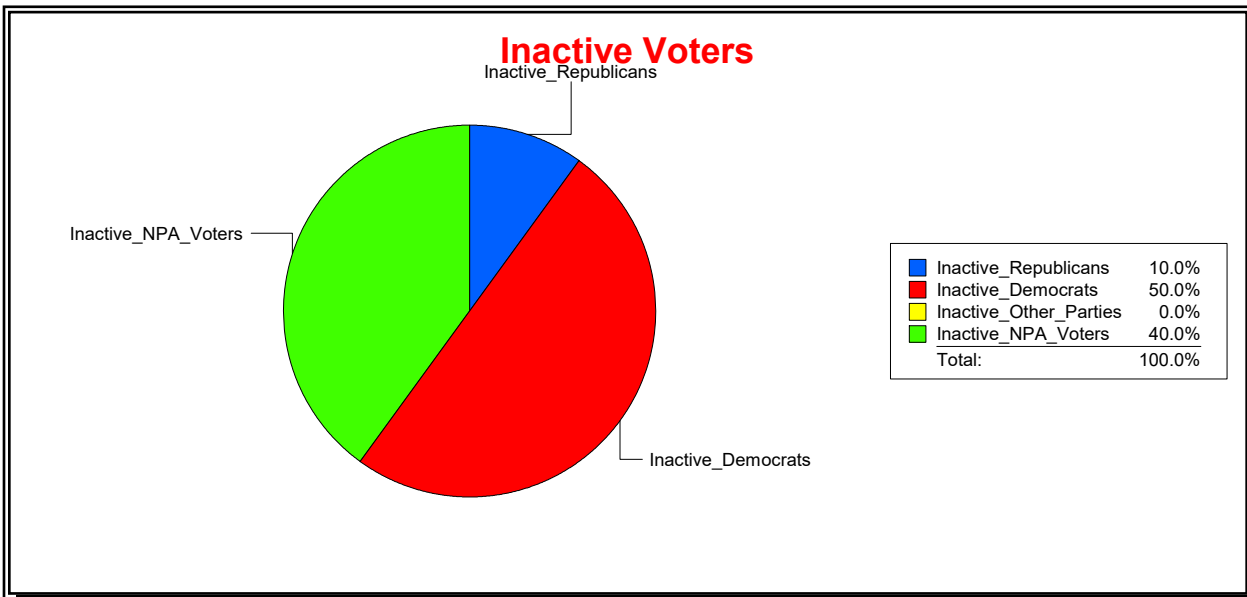

WESLEY WILCOX

Supervisor of Elections

MARION COUNTY, FL

Date 3/4/2019

Time 02:34 PM

Graphs of District Registration

Active Registered Voters

Inactive Voters