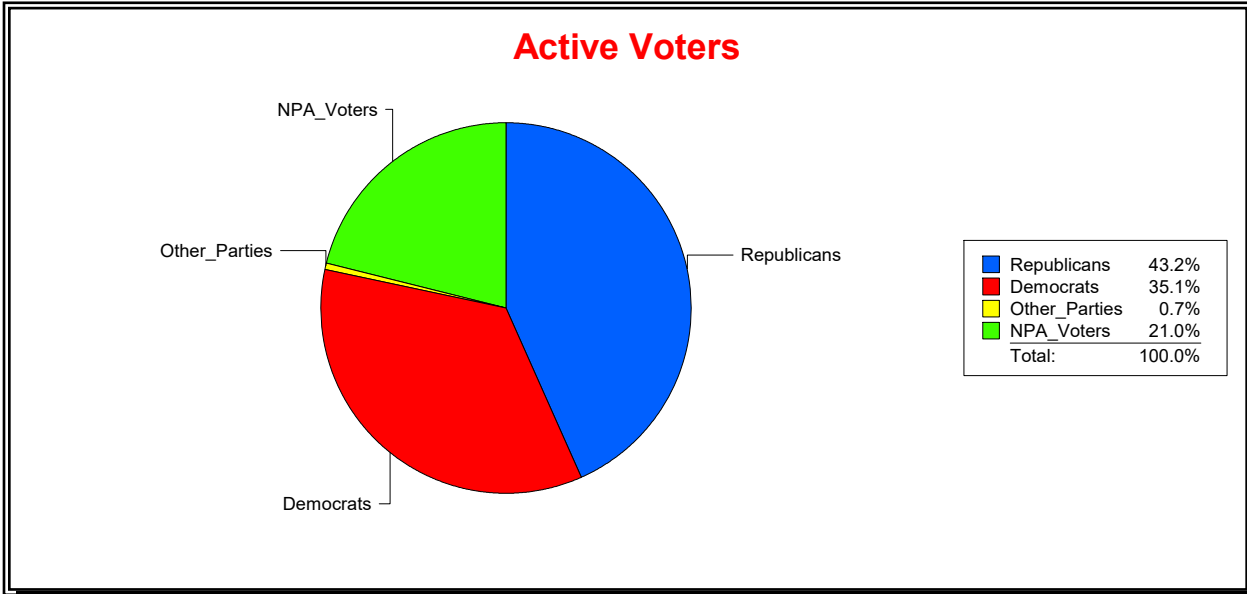

WESLEY WILCOX

Supervisor of Elections

MARION COUNTY, FL

Date 3/4/2019

Time 02:34 PM

Graphs of District Registration

Active Registered Voters

Inactive Voters

<u>District</u>	<u>Total</u>	<u>Dems</u>	<u>Reps</u>	<u>NonP</u>	<u>Other</u>	<u>Total</u>	<u>Dems</u>	<u>Reps</u>	<u>NonP</u>	<u>Other</u>
School Board Dist 4	44,906	15,755	19,418	9,419	314	1,596	615	451	519	11