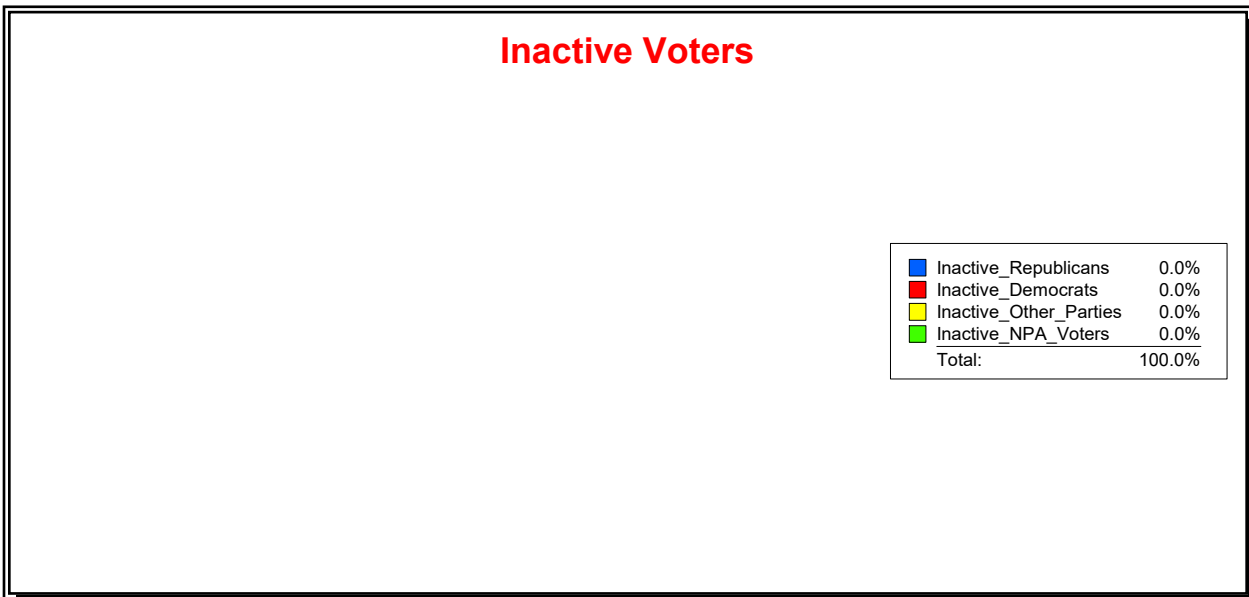

WESLEY WILCOX

Supervisor of Elections

MARION COUNTY, FL

Date 3/4/2019

Time 02:34 PM

Graphs of District Registration

Active Registered Voters

Inactive Voters