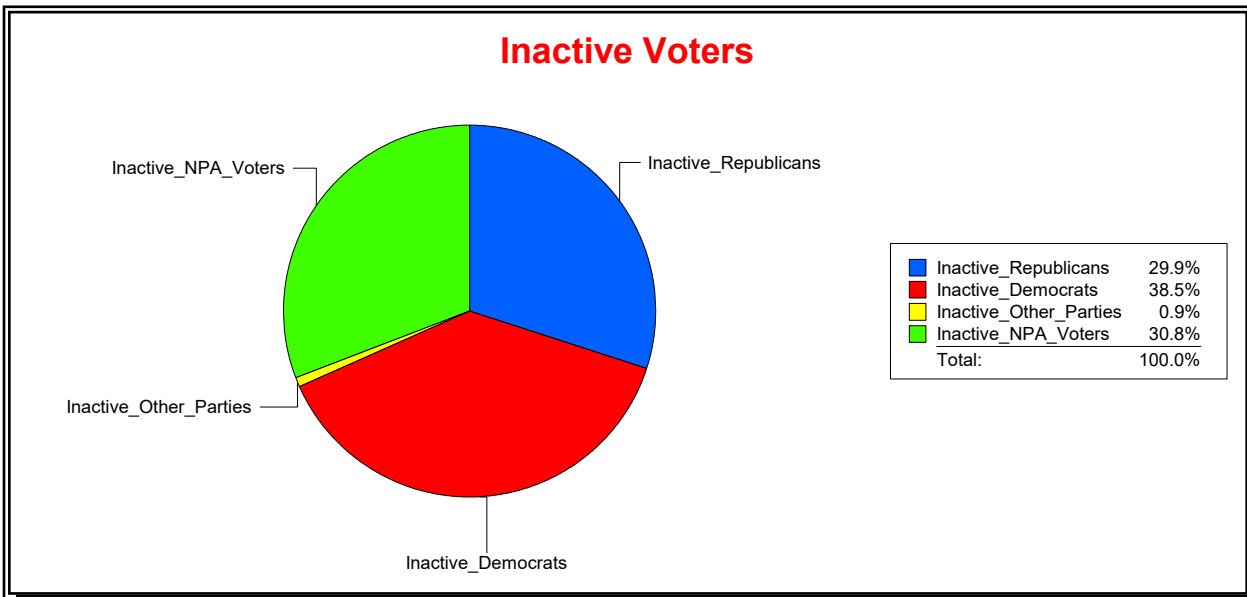

WESLEY WILCOX

Supervisor of Elections

MARION COUNTY, FL

Date 3/4/2019

Time 02:34 PM

Graphs of District Registration

Active Registered Voters

Inactive Voters

District	Total	Dems	Reps	NonP	Other	Total	Dems	Reps	NonP	Other
Bellevue	3,150	932	1,331	865	22	117	45	35	36	1