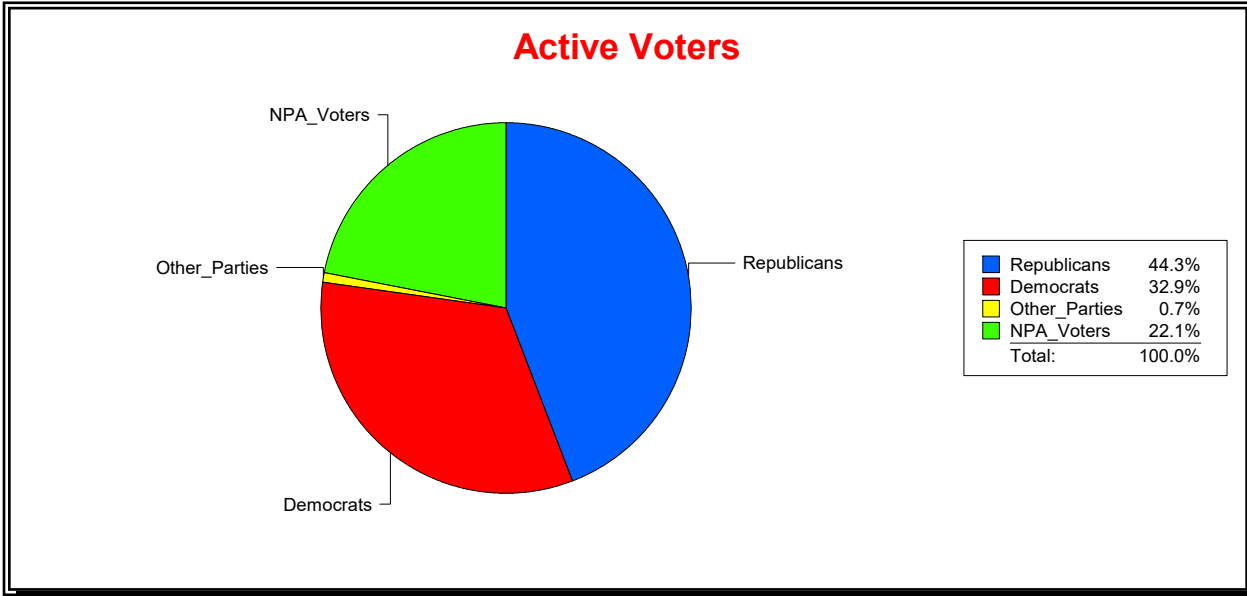

WESLEY WILCOX

Supervisor of Elections

MARION COUNTY, FL

Date 3/4/2019

Time 02:34 PM

Graphs of District Registration

Active Registered Voters

Inactive Voters

<u>District</u>	<u>Total</u>	<u>Dems</u>	<u>Reps</u>	<u>NonP</u>	<u>Other</u>	<u>Total</u>	<u>Dems</u>	<u>Reps</u>	<u>NonP</u>	<u>Other</u>
Old Congressional District 6	167,373	55,148	74,087	36,930	1,208	4,938	1,821	1,561	1,531	25