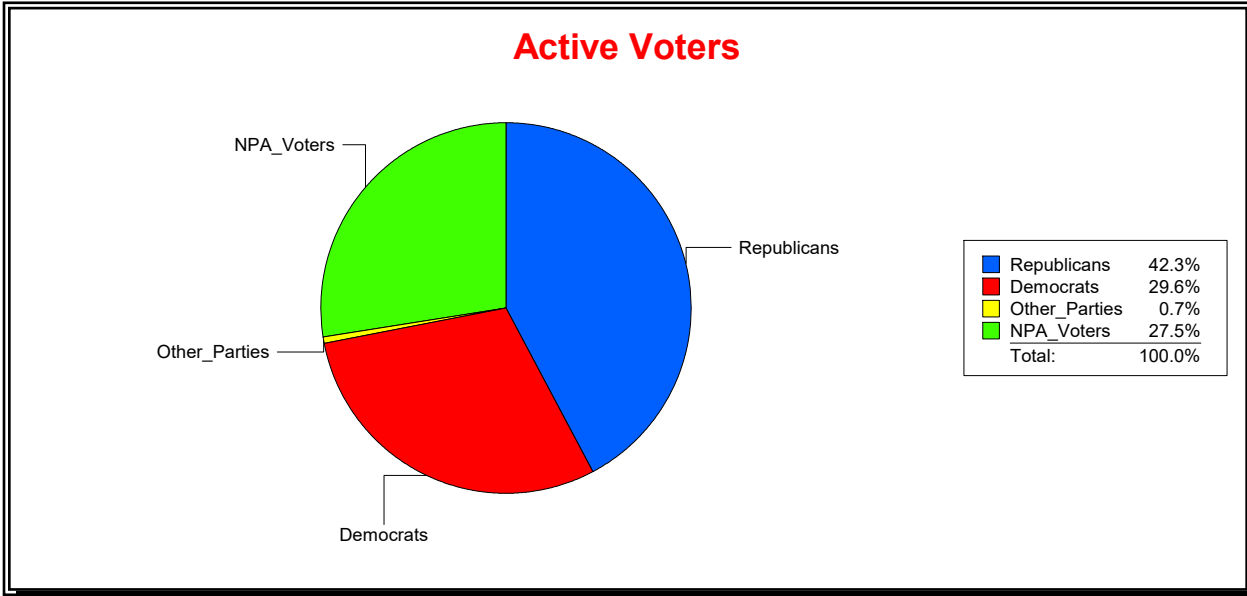

MARION COUNTY, FL

Date 3/4/2019

Time 02:34 PM

Graphs of District Registration

Active Registered Voters

Inactive Voters

<u>District</u>	<u>Total</u>	<u>Dems</u>	<u>Reps</u>	<u>NonP</u>	<u>Other</u>	<u>Total</u>	<u>Dems</u>	<u>Reps</u>	<u>NonP</u>	<u>Other</u>
City of Belleview	3,150	932	1,331	865	22	117	45	35	36	1