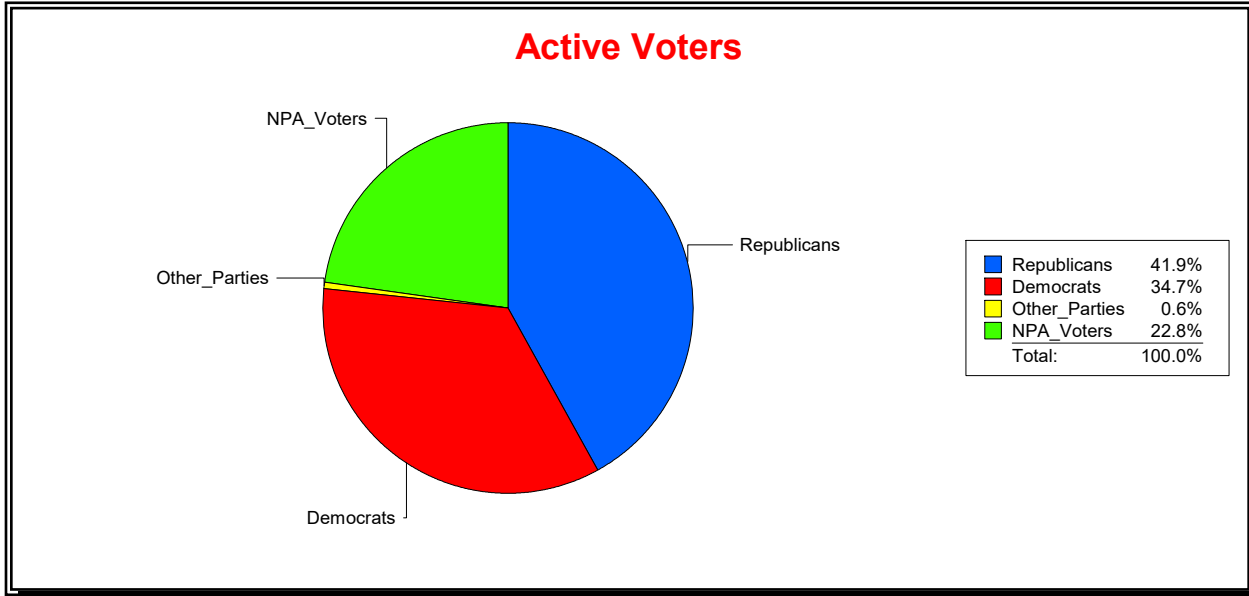

WESLEY WILCOX

Supervisor of Elections

MARION COUNTY, FL

Date 3/4/2019

Time 02:34 PM

Graphs of District Registration

Active Registered Voters

Inactive Voters

District	Total	Dems	Reps	NonP	Other	Total	Dems	Reps	NonP	Other
County Commission 2	55,416	19,207	23,233	12,619	357	1,643	631	523	481	8

WESLEY WILCOX

Supervisor of Elections

MARION COUNTY, FL

Date 3/4/2019