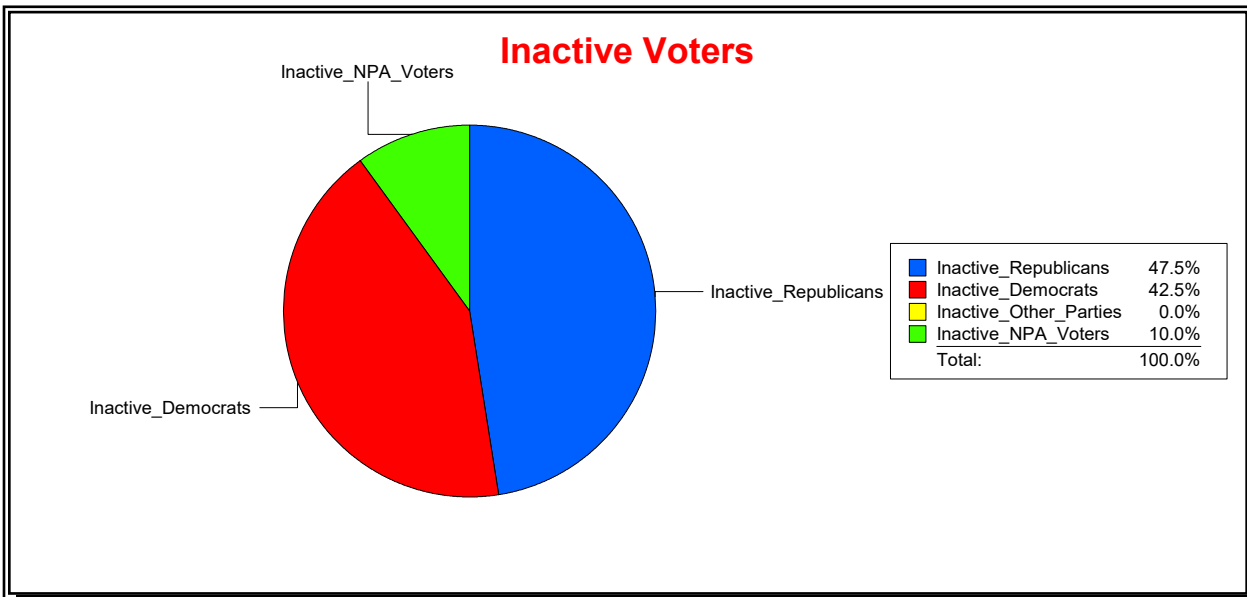

WESLEY WILCOX

Supervisor of Elections

MARION COUNTY, FL

Date 3/4/2019

Time 02:34 PM

Graphs of District Registration

Active Registered Voters

Inactive Voters

<u>District</u>	<u>Total</u>	<u>Dems</u>	<u>Reps</u>	<u>NonP</u>	<u>Other</u>	<u>Total</u>	<u>Dems</u>	<u>Reps</u>	<u>NonP</u>	<u>Other</u>
Dunnellon	1,328	426	613	274	15	40	17	19	4	0