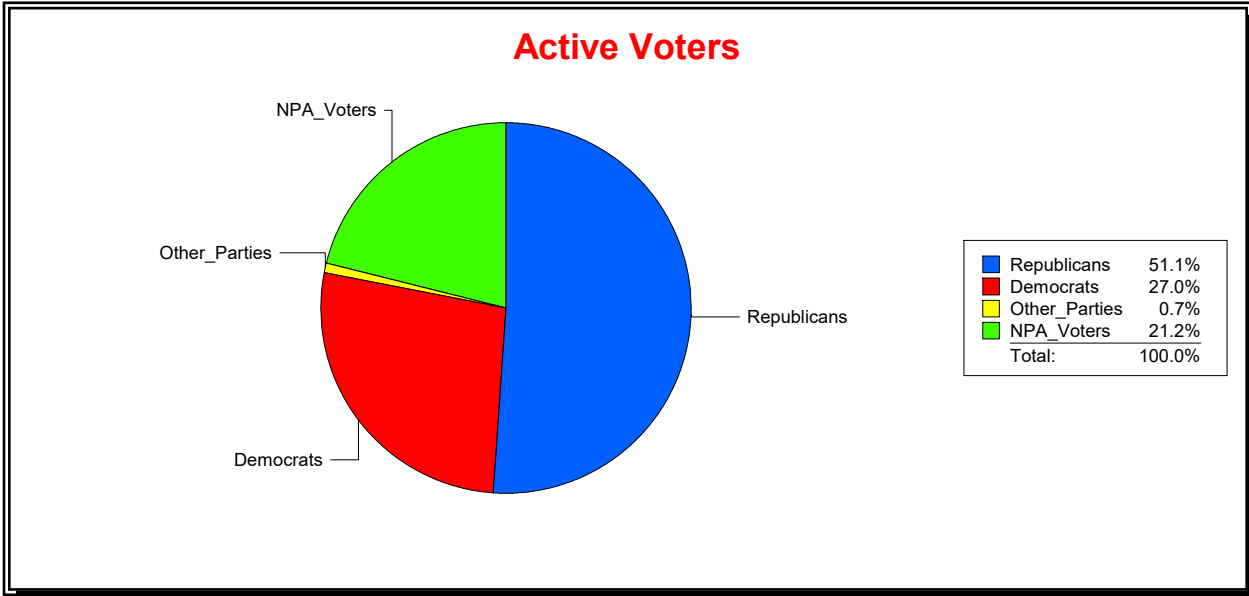

WESLEY WILCOX

Supervisor of Elections

MARION COUNTY, FL

Date 3/4/2019

Time 02:34 PM

Graphs of District Registration

Active Registered Voters

Inactive Voters

<u>District</u>	<u>Total</u>	<u>Dems</u>	<u>Reps</u>	<u>NonP</u>	<u>Other</u>	<u>Total</u>	<u>Dems</u>	<u>Reps</u>	<u>NonP</u>	<u>Other</u>
Marion Landing	917	248	469	194	6	16	7	5	4	0