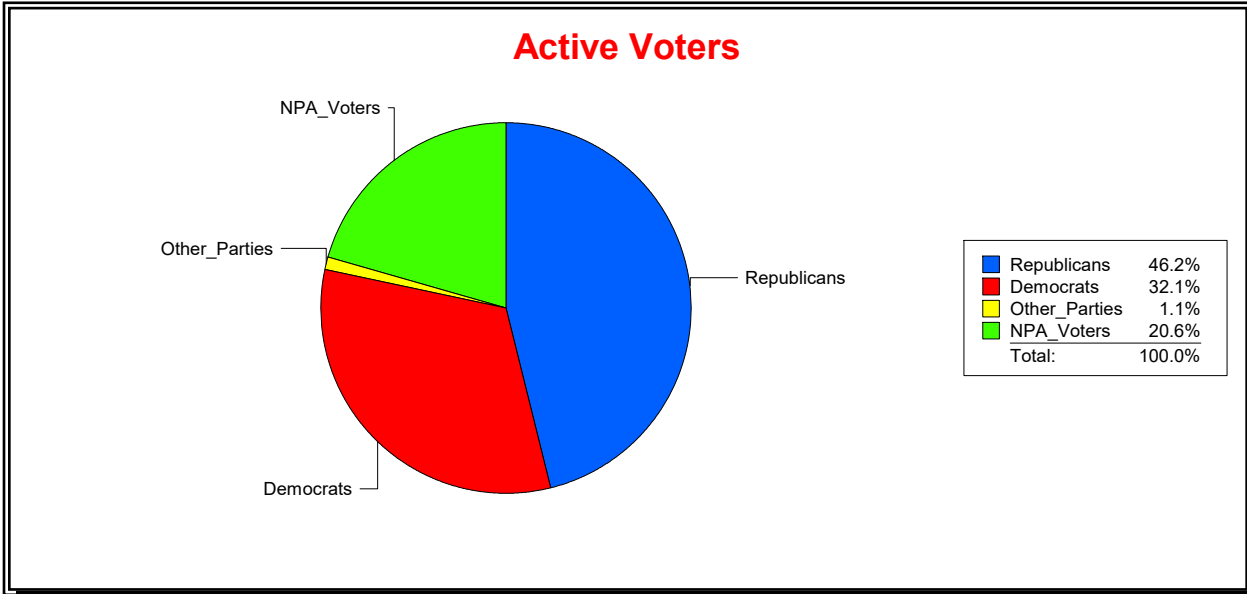

WESLEY WILCOX

Supervisor of Elections

MARION COUNTY, FL

Date 3/4/2019

Time 02:34 PM

Graphs of District Registration

Active Registered Voters

Inactive Voters

<u>District</u>	<u>Total</u>	<u>Dems</u>	<u>Reps</u>	<u>NonP</u>	<u>Other</u>	<u>Total</u>	<u>Dems</u>	<u>Reps</u>	<u>NonP</u>	<u>Other</u>
City of Dunnellon	1,328	426	613	274	15	40	17	19	4	0