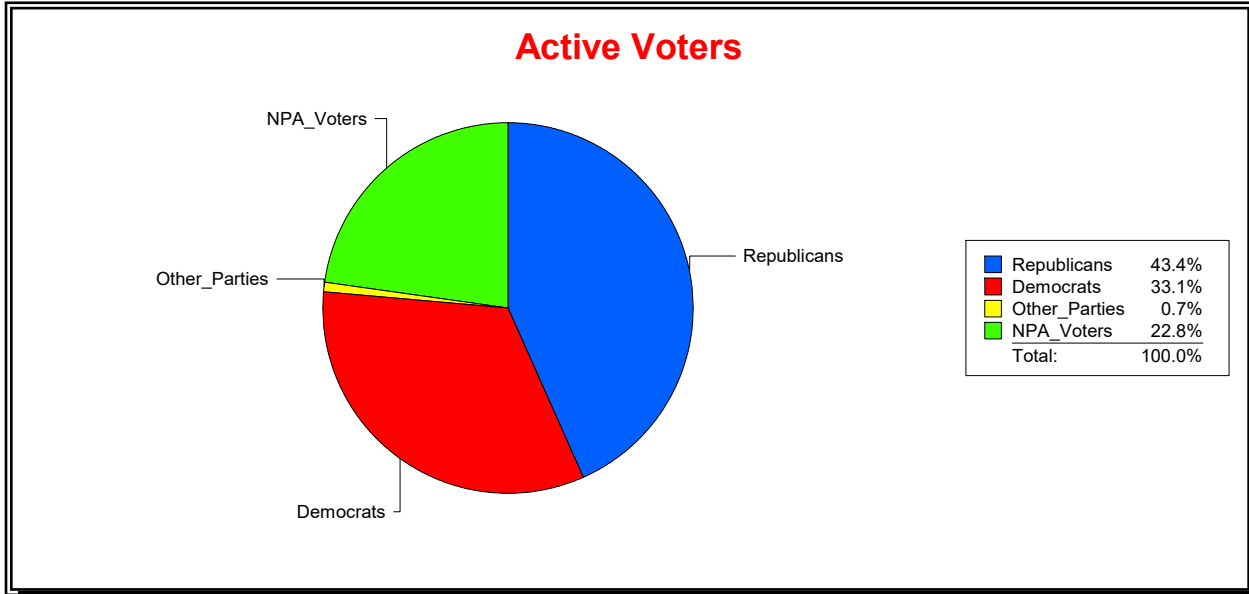

WESLEY WILCOX

Supervisor of Elections

MARION COUNTY, FL

Date 3/4/2019

Time 02:34 PM

Graphs of District Registration

Active Registered Voters

Inactive Voters

District	Total	Dems	Reps	NonP	Other	Total	Dems	Reps	NonP	Other
House District 22	92,728	30,679	40,225	21,139	685	2,679	1,001	877	786	15