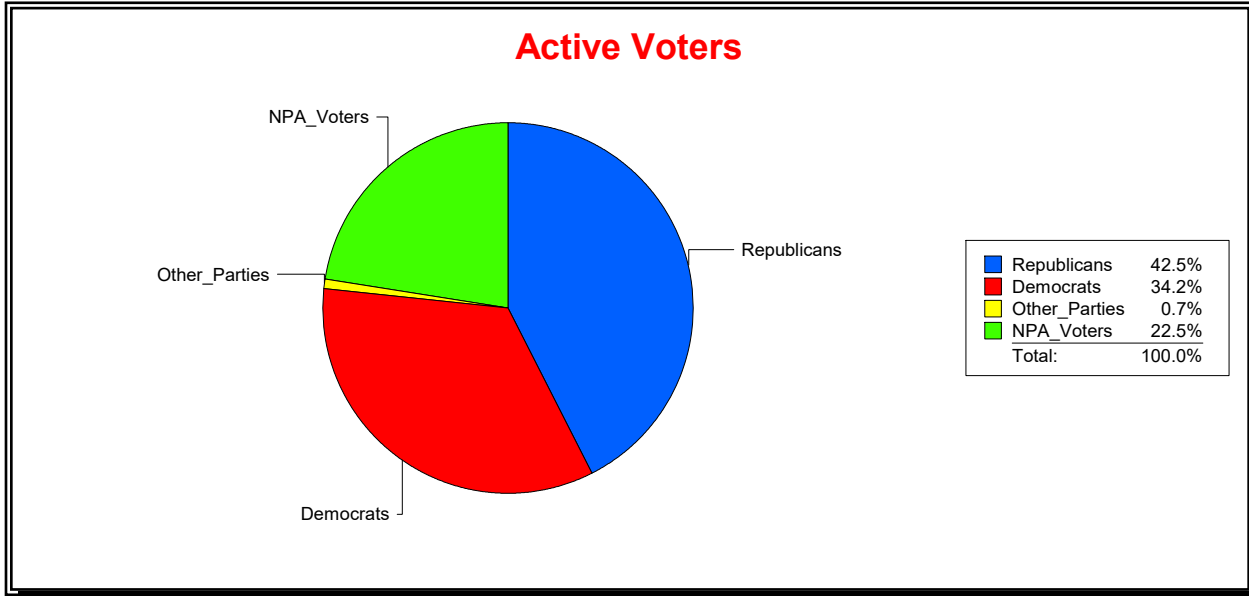

WESLEY WILCOX

Supervisor of Elections

MARION COUNTY, FL

Date 3/4/2019

Time 02:34 PM

Graphs of District Registration

Active Registered Voters

Inactive Voters

District	Total	Dems	Reps	NonP	Other	Total	Dems	Reps	NonP	Other
School Board Dist 3	53,719	18,397	22,856	12,092	374	1,329	519	443	364	3