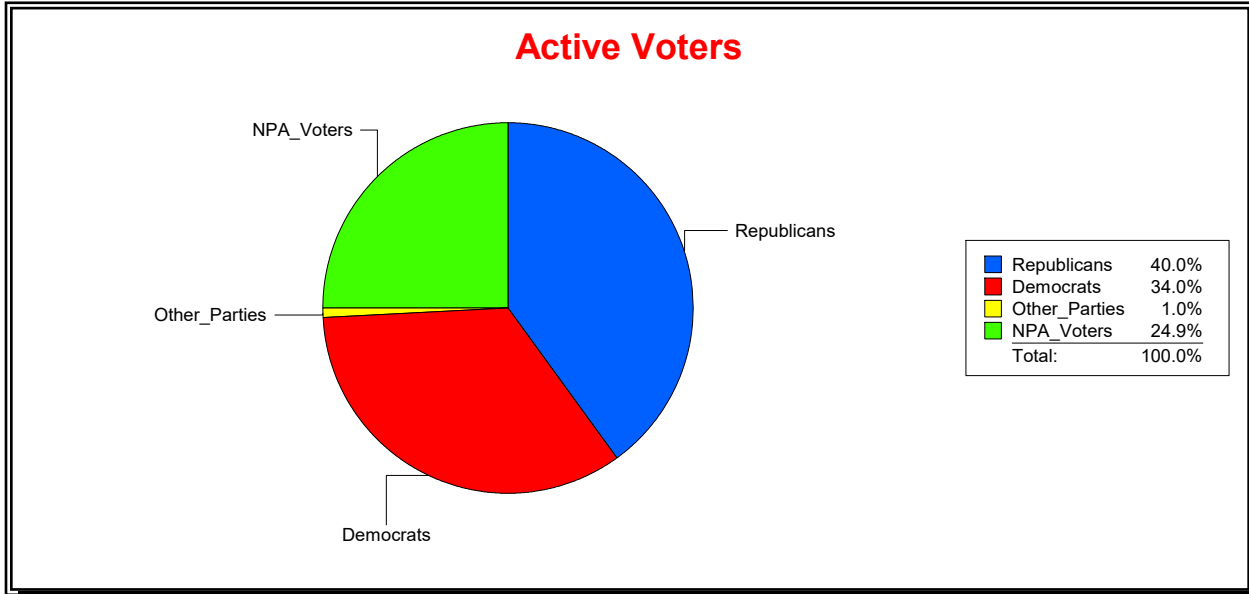

WESLEY WILCOX

Supervisor of Elections

MARION COUNTY, FL

Date 3/4/2019

Time 02:34 PM

Graphs of District Registration

Active Registered Voters

Inactive Voters

District	Total	Dems	Reps	NonP	Other	Total	Dems	Reps	NonP	Other
Ocala City District 3	9,315	3,169	3,727	2,322	97	523	175	188	157	3