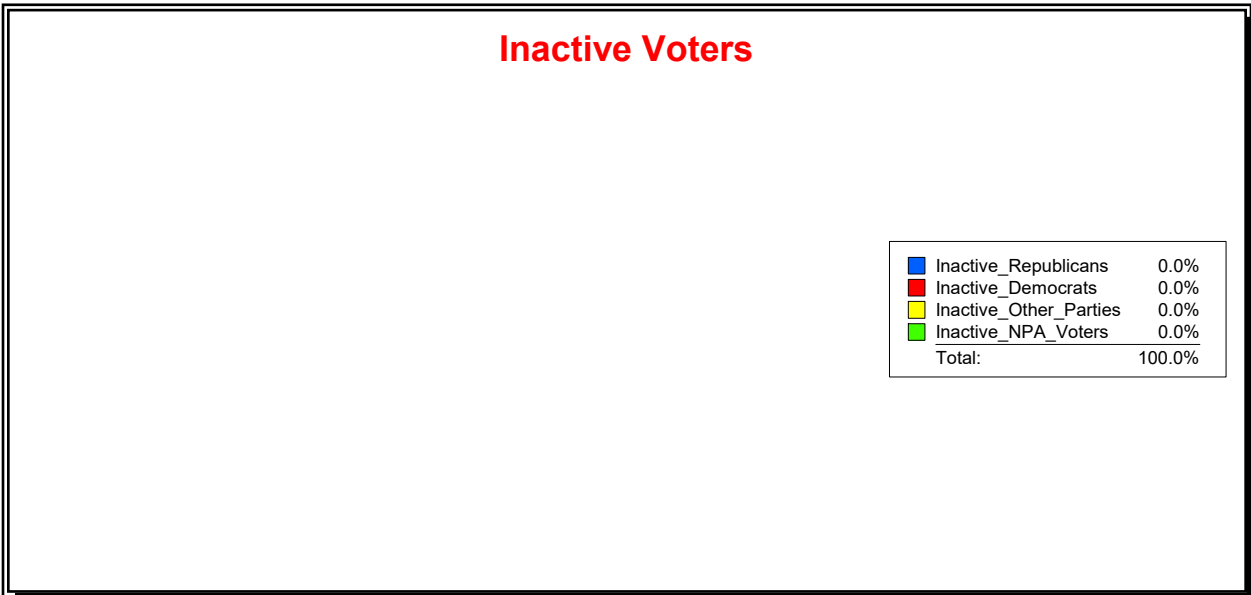

WESLEY WILCOX

Supervisor of Elections

MARION COUNTY, FL

Date 3/4/2019

Time 02:34 PM

Graphs of District Registration

Active Registered Voters

Inactive Voters

<u>District</u>	<u>Total</u>	<u>Dems</u>	<u>Reps</u>	<u>NonP</u>	<u>Other</u>	<u>Total</u>	<u>Dems</u>	<u>Reps</u>	<u>NonP</u>	<u>Other</u>
No City	0	0	0	0	0	0	0	0	0	0