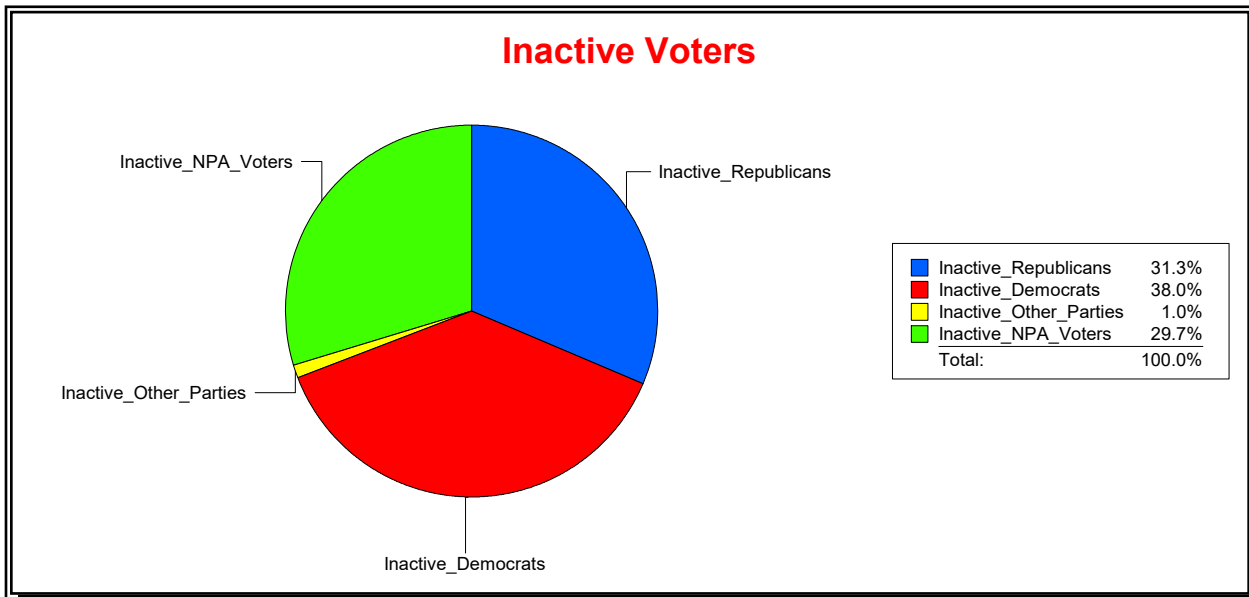

WESLEY WILCOX

Supervisor of Elections

MARION COUNTY, FL

Date 3/4/2019

Time 02:34 PM

Graphs of District Registration

Active Registered Voters

Inactive Voters

District	Total	Dems	Reps	NonP	Other	Total	Dems	Reps	NonP	Other
County Commission 4	43,817	15,354	18,907	9,245	311	1,661	631	520	494	16

WESLEY WILCOX

Supervisor of Elections

MARION COUNTY, FL

Date 3/4/2019