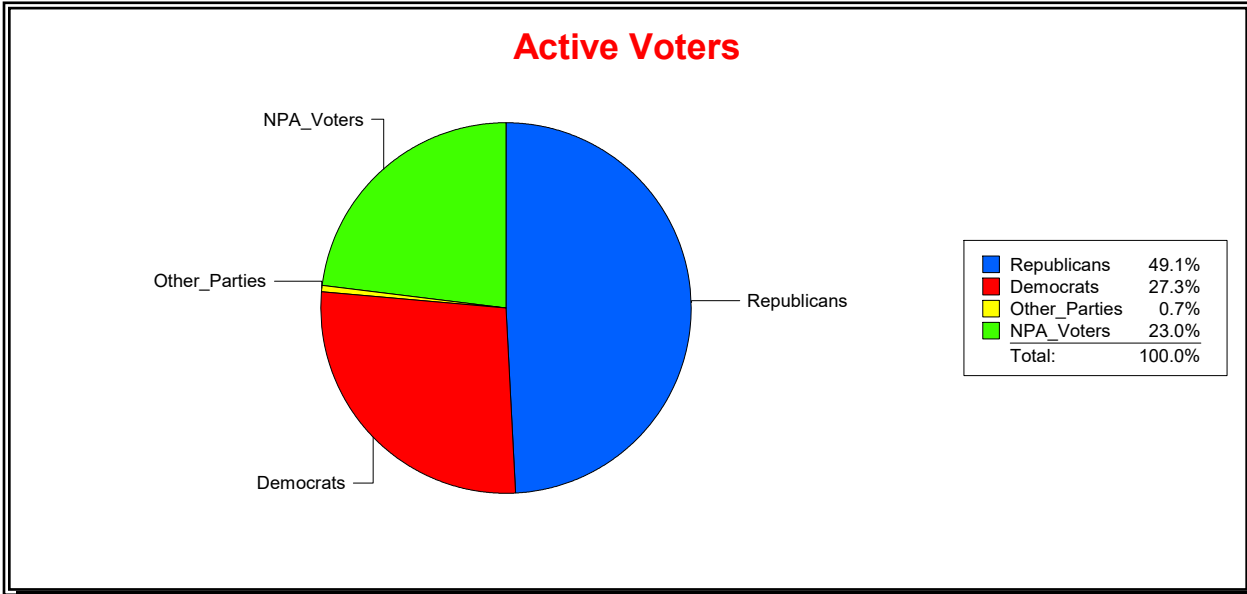

WESLEY WILCOX

Supervisor of Elections

MARION COUNTY, FL

Date 3/4/2019

Time 02:34 PM

Graphs of District Registration

Active Registered Voters

Inactive Voters

District	Total	Dems	Reps	NonP	Other	Total	Dems	Reps	NonP	Other
County Commission 3	50,789	13,855	24,931	11,663	340	1,342	424	465	445	8