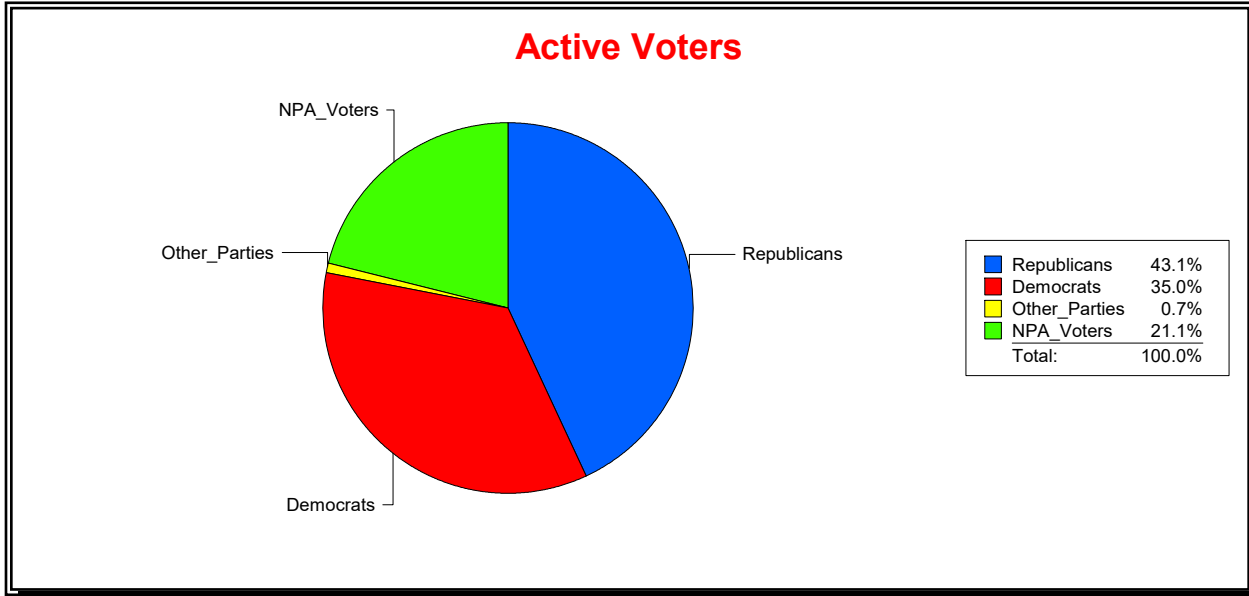

WESLEY WILCOX

Supervisor of Elections

MARION COUNTY, FL

Date 3/4/2019

Time 02:34 PM

Graphs of District Registration

Active Registered Voters

Inactive Voters

District	Total	Dems	Reps	NonP	Other	Total	Dems	Reps	NonP	Other
County Commission 4	43,817	15,354	18,907	9,245	311	1,661	631	520	494	16

WESLEY WILCOX

Supervisor of Elections

MARION COUNTY, FL

Date 3/4/2019