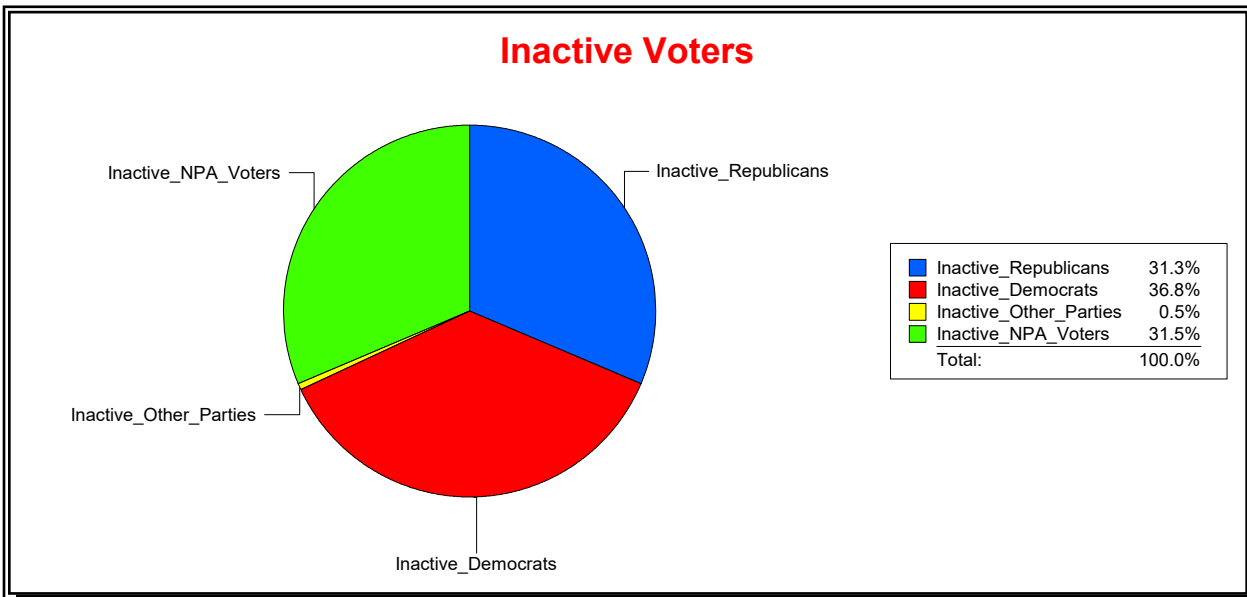

WESLEY WILCOX

Supervisor of Elections

MARION COUNTY, FL

Date 3/4/2019

Time 02:34 PM

Graphs of District Registration

Active Registered Voters

Inactive Voters

District	Total	Dems	Reps	NonP	Other	Total	Dems	Reps	NonP	Other
County Commission 5	48,053	16,518	20,708	10,416	411	1,423	523	445	448	7