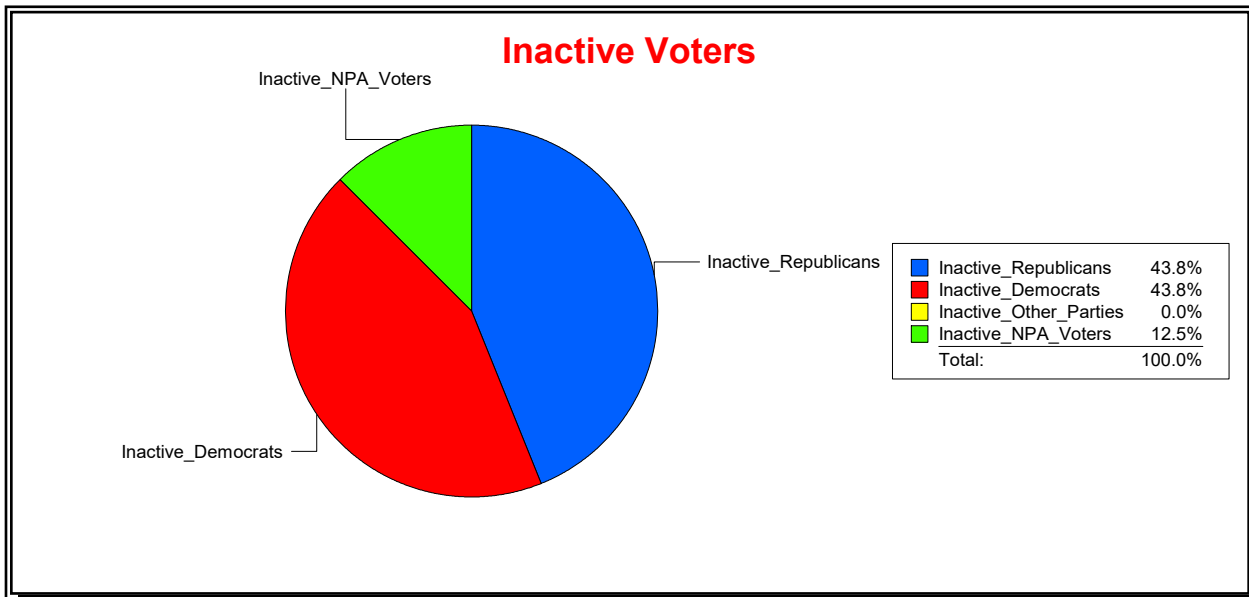

WESLEY WILCOX

Supervisor of Elections

MARION COUNTY, FL

Date 3/4/2019

Time 02:34 PM

Graphs of District Registration

Active Registered Voters

Inactive Voters

<u>District</u>	<u>Total</u>	<u>Dems</u>	<u>Reps</u>	<u>NonP</u>	<u>Other</u>	<u>Total</u>	<u>Dems</u>	<u>Reps</u>	<u>NonP</u>	<u>Other</u>
Reddick	328	187	95	46	0	16	7	7	2	0