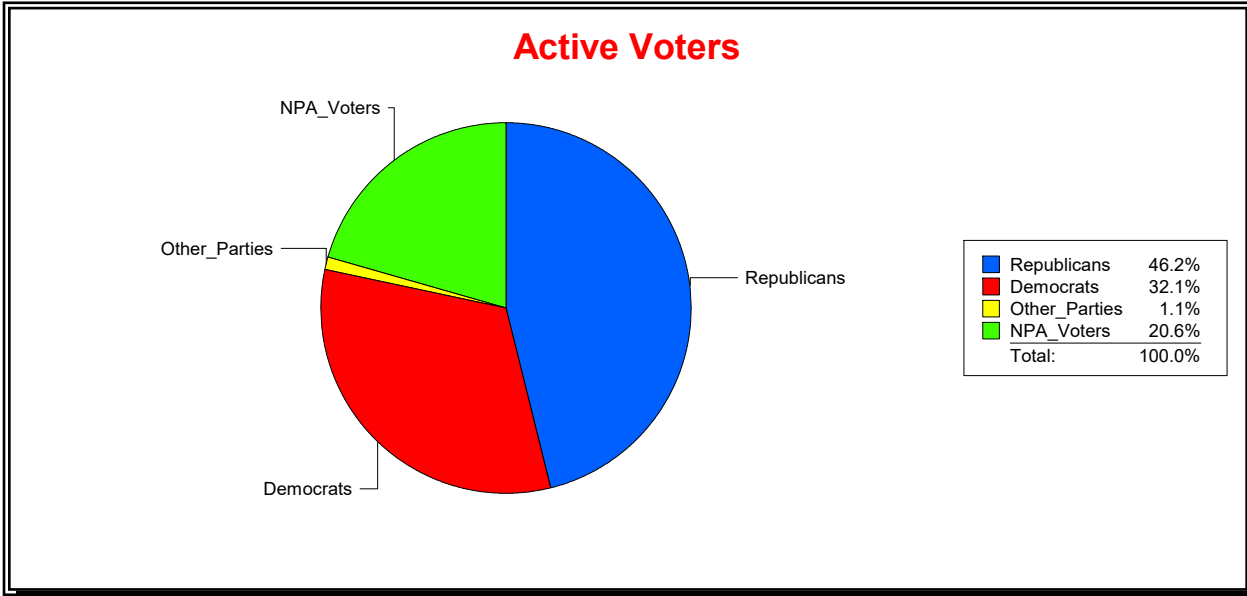

WESLEY WILCOX

Supervisor of Elections

MARION COUNTY, FL

Date 3/4/2019

Time 02:34 PM

Graphs of District Registration

Active Registered Voters

Inactive Voters

<u>District</u>	<u>Total</u>	<u>Dems</u>	<u>Reps</u>	<u>NonP</u>	<u>Other</u>	<u>Total</u>	<u>Dems</u>	<u>Reps</u>	<u>NonP</u>	<u>Other</u>
Dunnellon	1,328	426	613	274	15	40	17	19	4	0