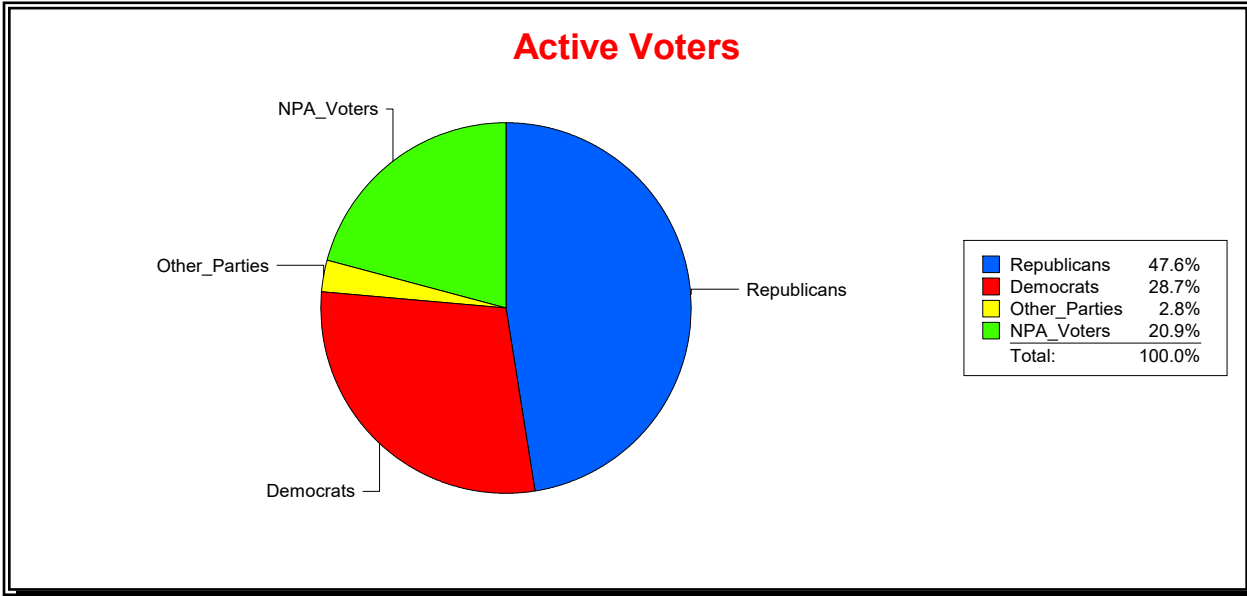

WESLEY WILCOX

Supervisor of Elections

MARION COUNTY, FL

Date 3/4/2019

Time 02:34 PM

Graphs of District Registration

Active Registered Voters

Inactive Voters

<u>District</u>	<u>Total</u>	<u>Dems</u>	<u>Reps</u>	<u>NonP</u>	<u>Other</u>	<u>Total</u>	<u>Dems</u>	<u>Reps</u>	<u>NonP</u>	<u>Other</u>
McIntosh	359	103	171	75	10	3	2	0	1	0