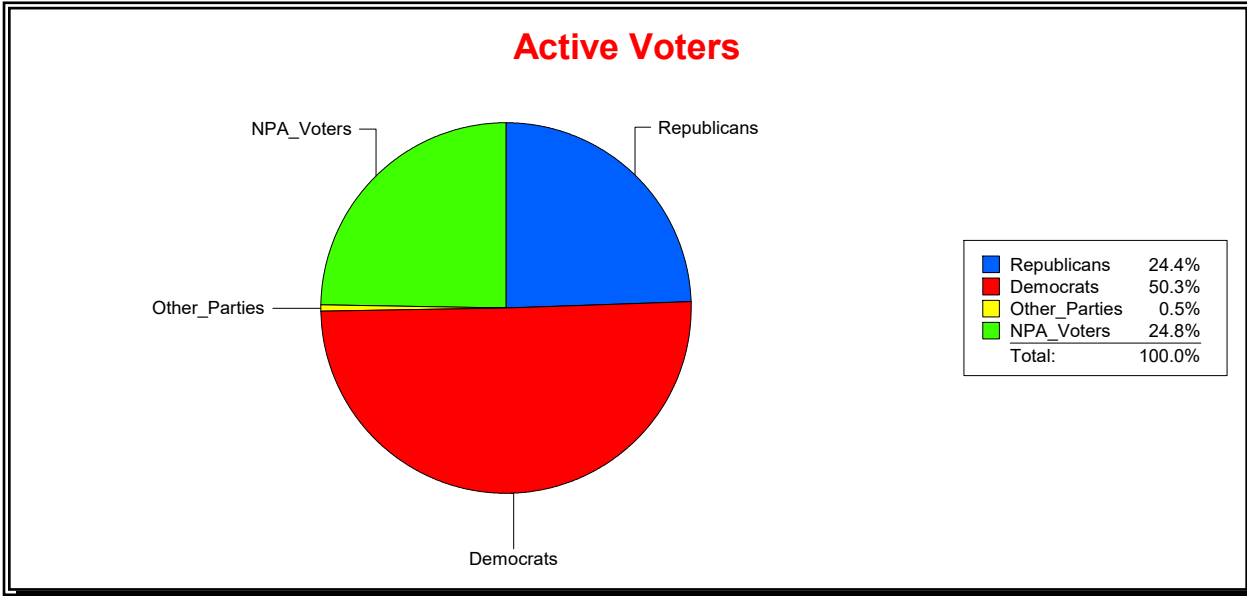

WESLEY WILCOX

Supervisor of Elections

MARION COUNTY, FL

Date 3/4/2019

Time 02:34 PM

Graphs of District Registration

Active Registered Voters

Inactive Voters

<u>District</u>	<u>Total</u>	<u>Dems</u>	<u>Reps</u>	<u>NonP</u>	<u>Other</u>	<u>Total</u>	<u>Dems</u>	<u>Reps</u>	<u>NonP</u>	<u>Other</u>
Marion Oaks	12,326	6,198	3,013	3,053	62	431	207	91	132	1