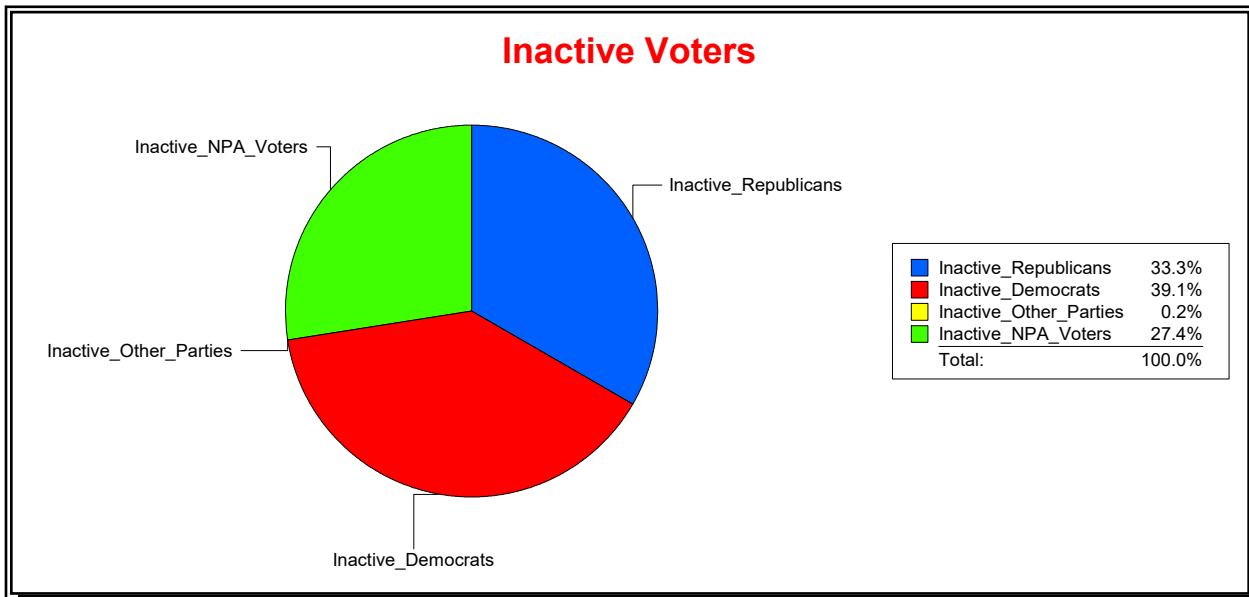

WESLEY WILCOX

Supervisor of Elections

MARION COUNTY, FL

Date 3/4/2019

Time 02:34 PM

Graphs of District Registration

Active Registered Voters

Inactive Voters

District	Total	Dems	Reps	NonP	Other	Total	Dems	Reps	NonP	Other
School Board Dist 3	53,719	18,397	22,856	12,092	374	1,329	519	443	364	3