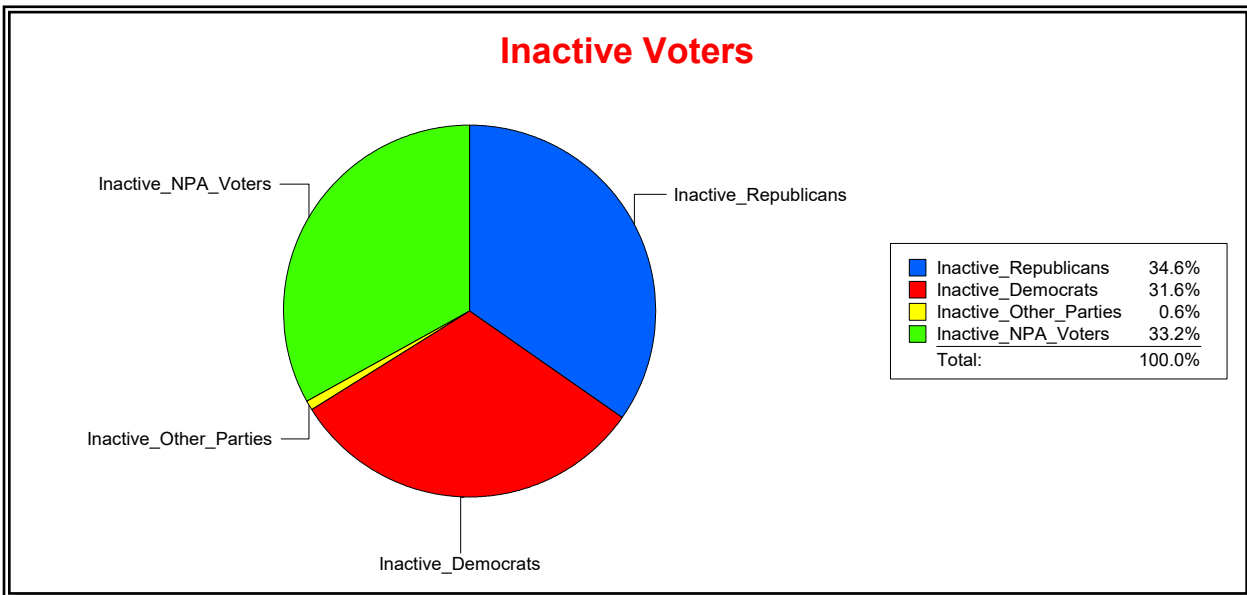

WESLEY WILCOX

Supervisor of Elections

MARION COUNTY, FL

Date 3/4/2019

Time 02:34 PM

Graphs of District Registration

Active Registered Voters

Inactive Voters

District	Total	Dems	Reps	NonP	Other	Total	Dems	Reps	NonP	Other
County Commission 2	55,416	19,207	23,233	12,619	357	1,643	631	523	481	8

WESLEY WILCOX

Supervisor of Elections

MARION COUNTY, FL

Date 3/4/2019