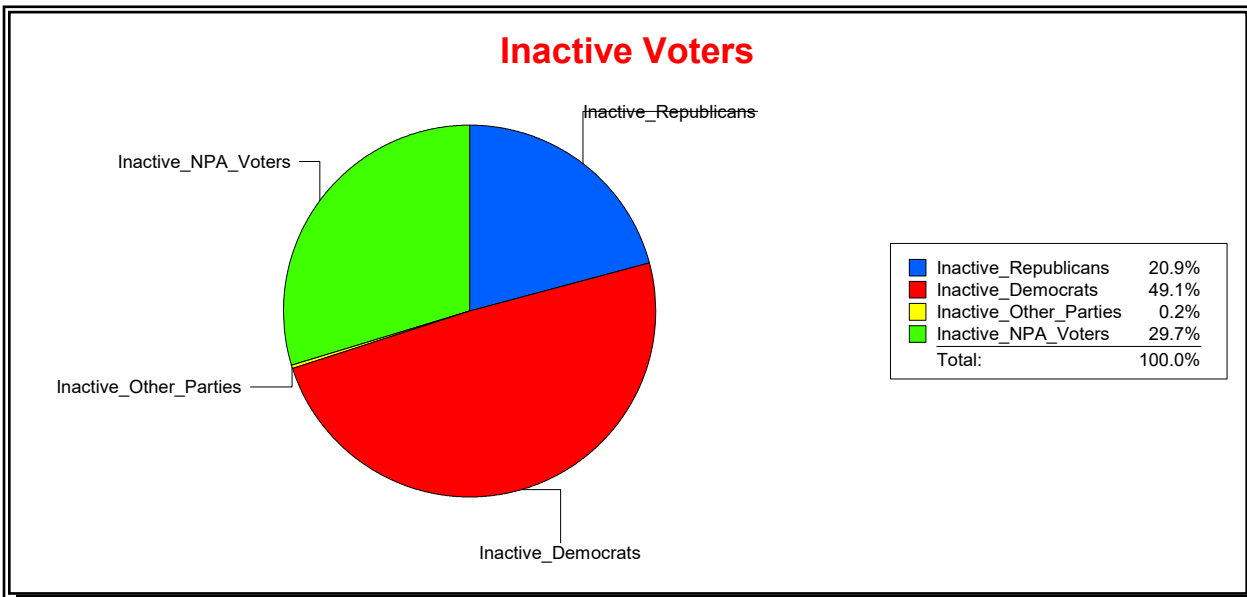

WESLEY WILCOX

Supervisor of Elections

MARION COUNTY, FL

Date 3/4/2019

Time 02:34 PM

Graphs of District Registration

Active Registered Voters

Inactive Voters

<u>District</u>	<u>Total</u>	<u>Dems</u>	<u>Reps</u>	<u>NonP</u>	<u>Other</u>	<u>Total</u>	<u>Dems</u>	<u>Reps</u>	<u>NonP</u>	<u>Other</u>
Marion Oaks	11,220	5,889	2,563	2,718	50	407	200	85	121	1