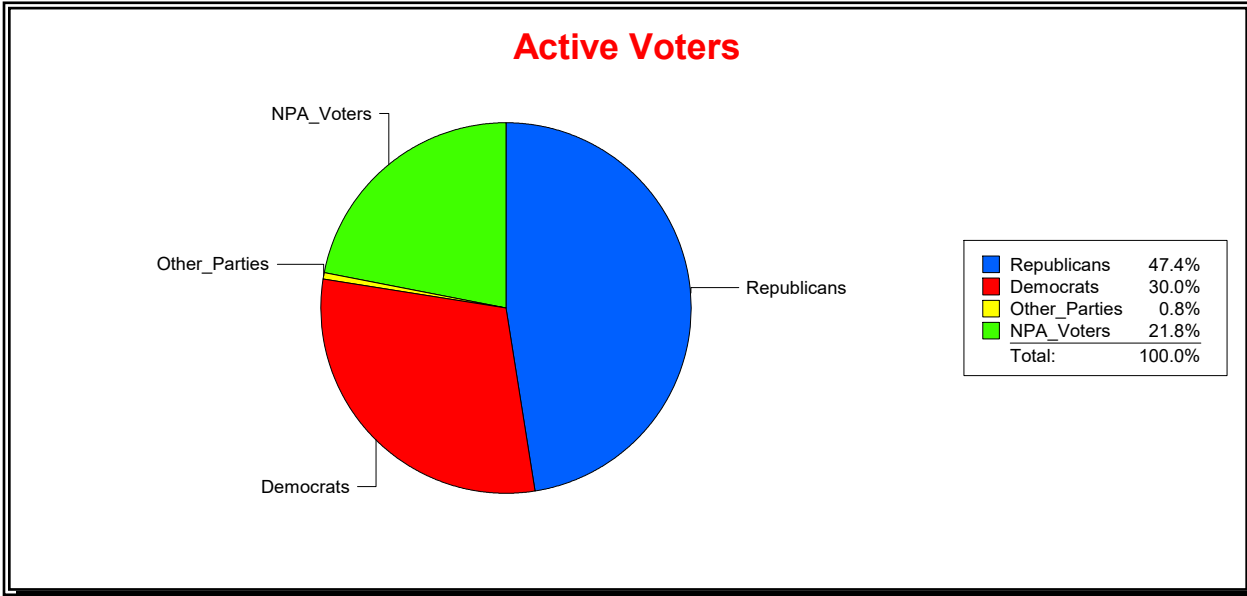

WESLEY WILCOX

Supervisor of Elections

MARION COUNTY, FL

Date 3/4/2019

Time 02:34 PM

Graphs of District Registration

Active Registered Voters

Inactive Voters