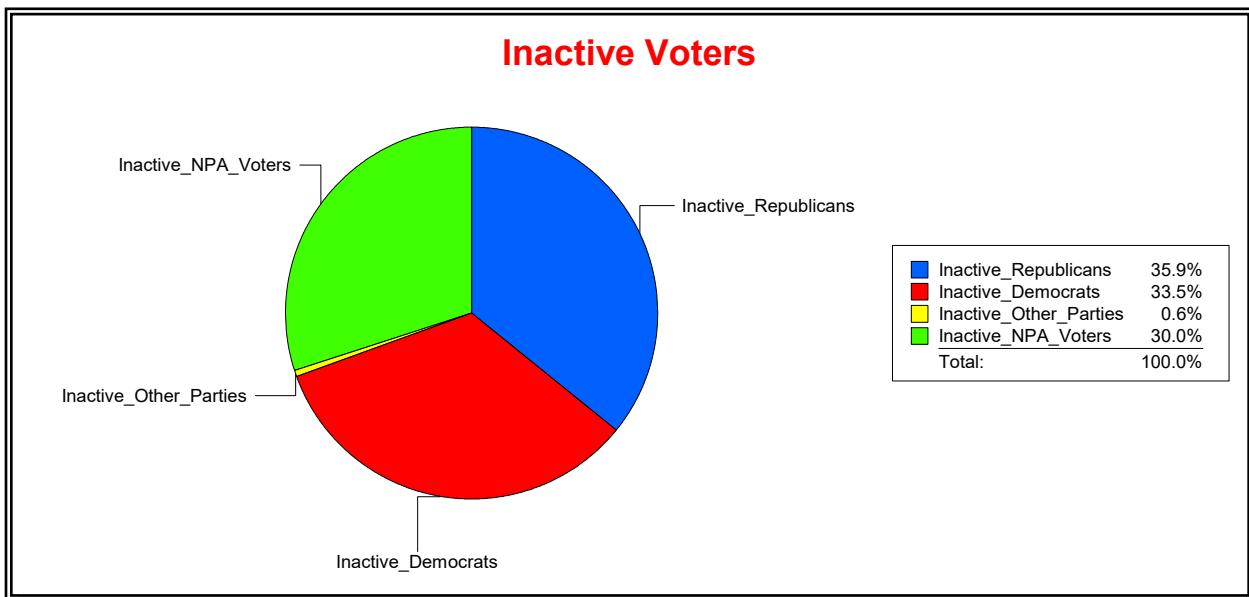

WESLEY WILCOX

Supervisor of Elections

MARION COUNTY, FL

Date 3/4/2019

Time 02:34 PM

Graphs of District Registration

Active Registered Voters

Inactive Voters

District	Total	Dems	Reps	NonP	Other	Total	Dems	Reps	NonP	Other
Ocala City District 3	9,315	3,169	3,727	2,322	97	523	175	188	157	3