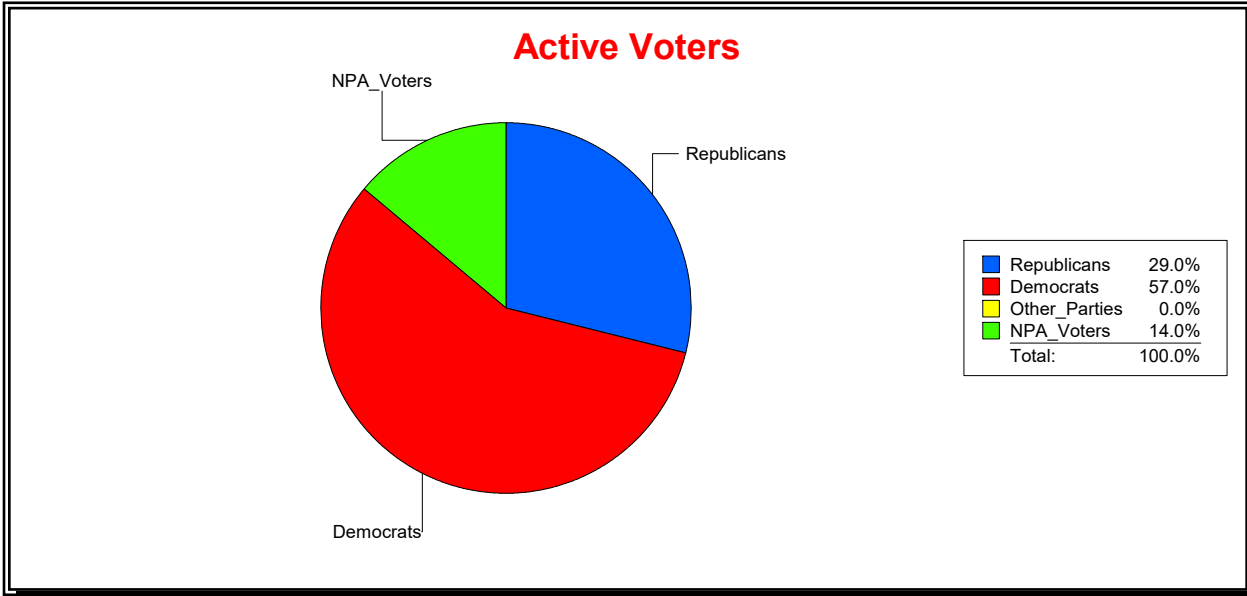

WESLEY WILCOX

Supervisor of Elections

MARION COUNTY, FL

Date 3/4/2019

Time 02:34 PM

Graphs of District Registration

Active Registered Voters

Inactive Voters

District	Total	Dems	Reps	NonP	Other	Total	Dems	Reps	NonP	Other
Town of Reddick	328	187	95	46	0	16	7	7	2	0