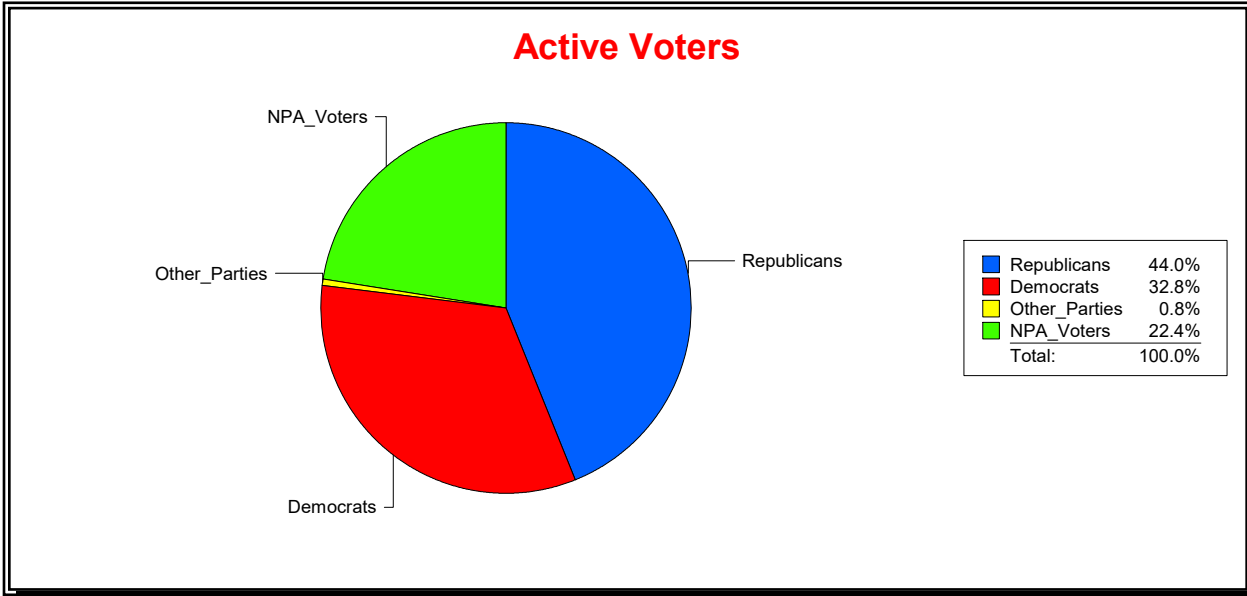

WESLEY WILCOX

Supervisor of Elections

MARION COUNTY, FL

Date 3/4/2019

Time 02:34 PM

Graphs of District Registration

Active Registered Voters

Inactive Voters

<u>District</u>	<u>Total</u>	<u>Dems</u>	<u>Reps</u>	<u>NonP</u>	<u>Other</u>	<u>Total</u>	<u>Dems</u>	<u>Reps</u>	<u>NonP</u>	<u>Other</u>
Old Congressional District 8	60,083	19,721	26,439	13,472	451	1,976	707	615	636	18