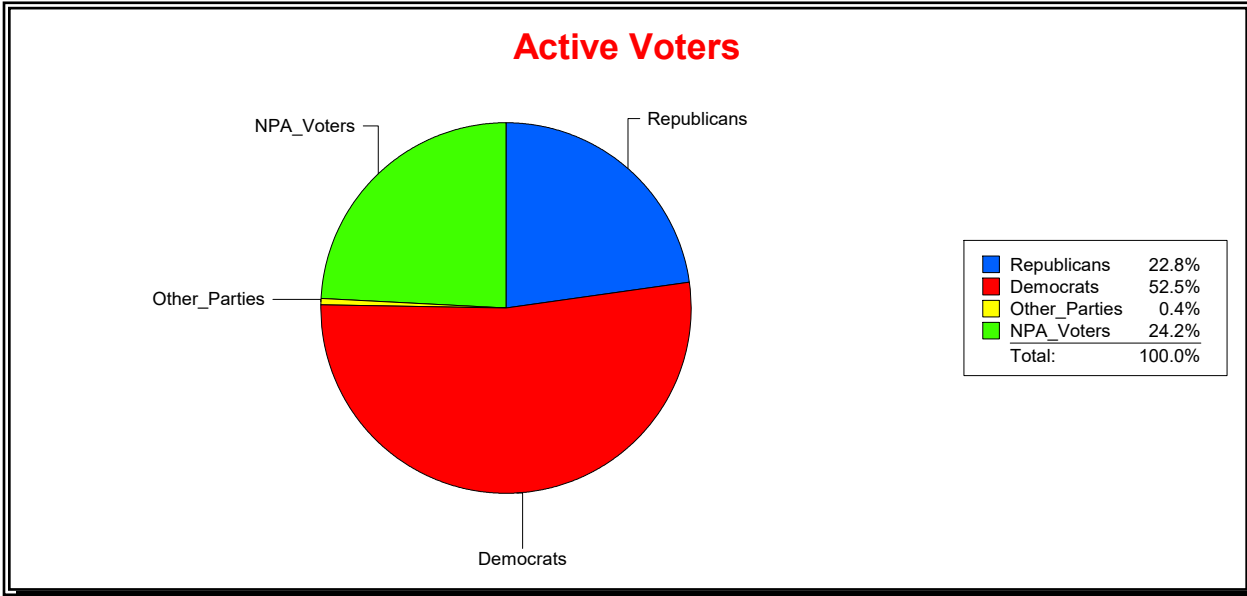

WESLEY WILCOX

Supervisor of Elections

MARION COUNTY, FL

Date 3/4/2019

Time 02:34 PM

Graphs of District Registration

Active Registered Voters

Inactive Voters

<u>District</u>	<u>Total</u>	<u>Dems</u>	<u>Reps</u>	<u>NonP</u>	<u>Other</u>	<u>Total</u>	<u>Dems</u>	<u>Reps</u>	<u>NonP</u>	<u>Other</u>
Marion Oaks	11,220	5,889	2,563	2,718	50	407	200	85	121	1