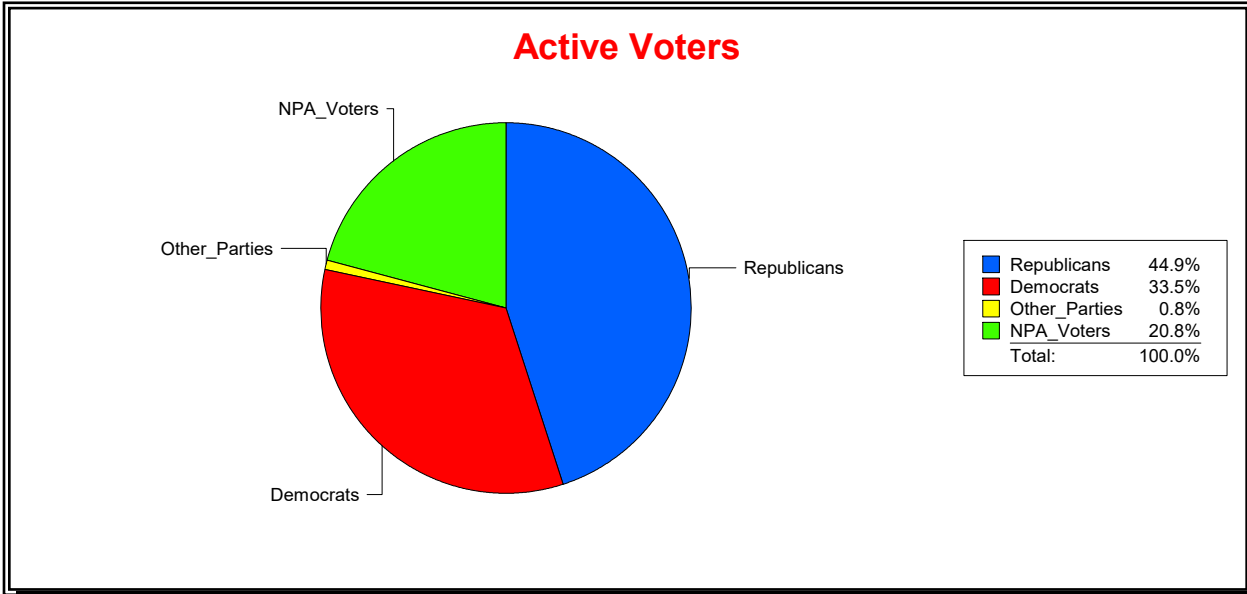

WESLEY WILCOX

Supervisor of Elections

MARION COUNTY, FL

Date 3/4/2019

Time 02:34 PM

Graphs of District Registration

Active Registered Voters

Inactive Voters

District	Total	Dems	Reps	NonP	Other	Total	Dems	Reps	NonP	Other
Senate District 08	99,839	33,476	44,831	20,781	751	3,539	1,304	1,122	1,087	26