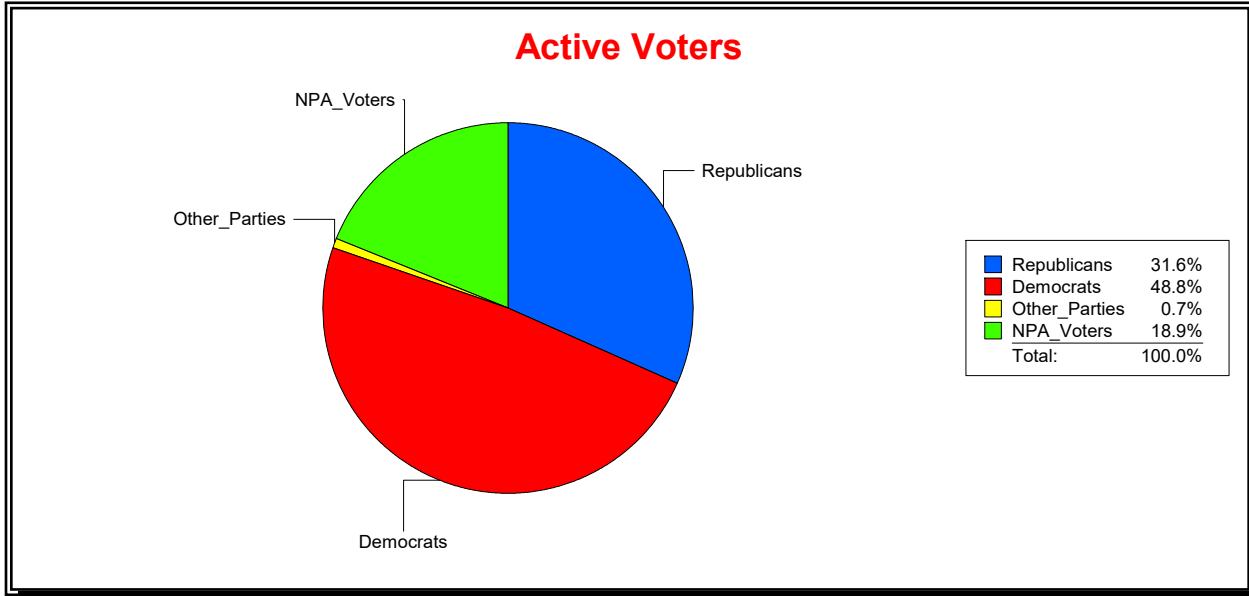

WESLEY WILCOX

Supervisor of Elections

MARION COUNTY, FL

Date 3/4/2019

Time 02:34 PM

Graphs of District Registration

Active Registered Voters

Inactive Voters

<u>District</u>	<u>Total</u>	<u>Dems</u>	<u>Reps</u>	<u>NonP</u>	<u>Other</u>	<u>Total</u>	<u>Dems</u>	<u>Reps</u>	<u>NonP</u>	<u>Other</u>
House District 20	21,761	10,622	6,871	4,115	153	757	340	164	252	1