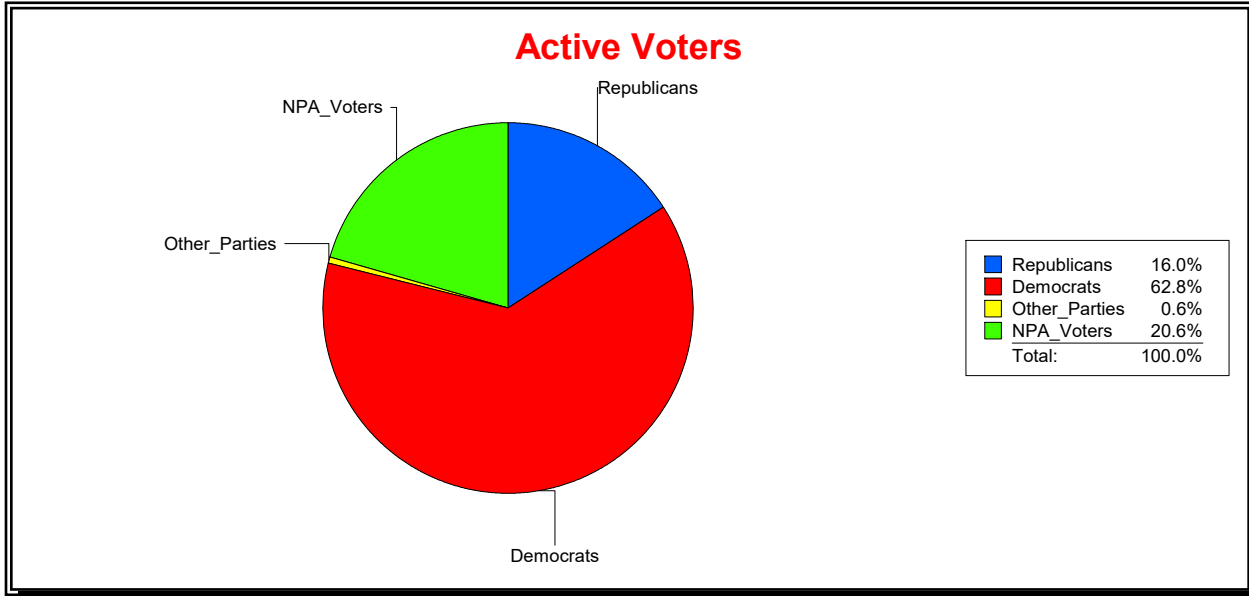

WESLEY WILCOX

Supervisor of Elections

MARION COUNTY, FL

Date 3/4/2019

Time 02:34 PM

Graphs of District Registration

Active Registered Voters

Inactive Voters

<u>District</u>	<u>Total</u>	<u>Dems</u>	<u>Reps</u>	<u>NonP</u>	<u>Other</u>	<u>Total</u>	<u>Dems</u>	<u>Reps</u>	<u>NonP</u>	<u>Other</u>
Ocala City District 2	6,498	4,083	1,037	1,336	42	433	216	70	144	3