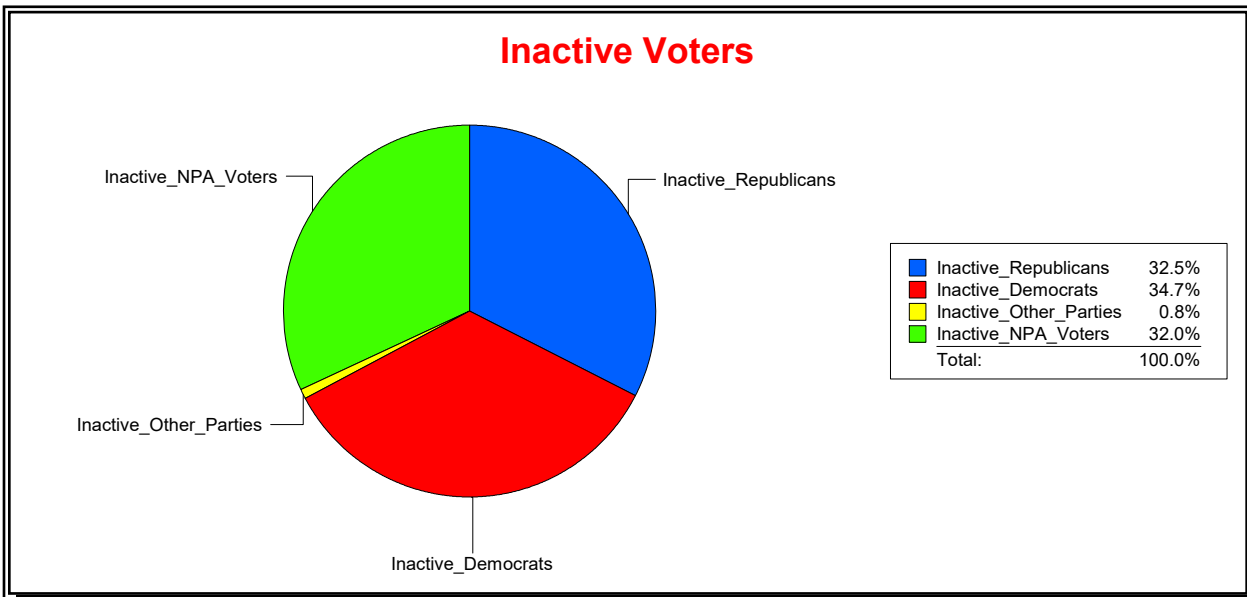

WESLEY WILCOX

Supervisor of Elections

MARION COUNTY, FL

Date 3/4/2019

Time 02:34 PM

Graphs of District Registration

Active Registered Voters

Inactive Voters

<u>District</u>	<u>Total</u>	<u>Dems</u>	<u>Reps</u>	<u>NonP</u>	<u>Other</u>	<u>Total</u>	<u>Dems</u>	<u>Reps</u>	<u>NonP</u>	<u>Other</u>
House District 23	110,536	33,522	51,506	24,688	820	3,490	1,211	1,134	1,117	28