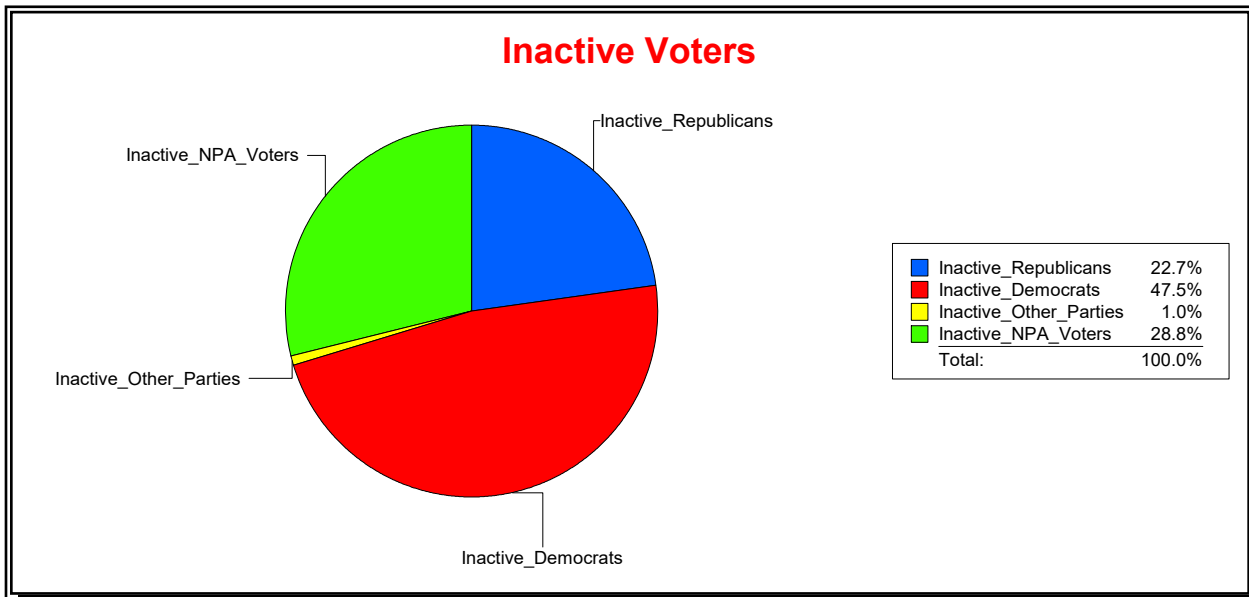

WESLEY WILCOX

Supervisor of Elections

MARION COUNTY, FL

Date 3/4/2019

Time 02:34 PM

Graphs of District Registration

Active Registered Voters

Inactive Voters

District	Total	Dems	Reps	NonP	Other	Total	Dems	Reps	NonP	Other
Silver Springs Shores Tax	5,384	2,511	1,536	1,284	53	198	94	45	57	2