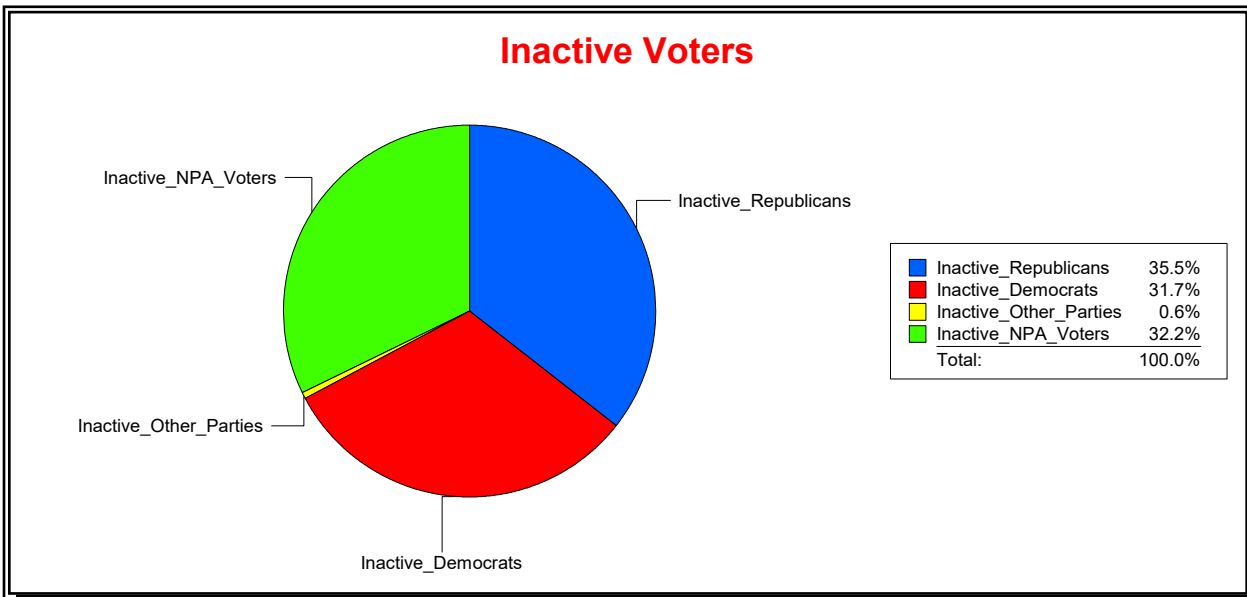

WESLEY WILCOX

Supervisor of Elections

MARION COUNTY, FL

Date 3/4/2019

Time 02:34 PM

Graphs of District Registration

Active Registered Voters

Inactive Voters

<u>District</u>	<u>Total</u>	<u>Dems</u>	<u>Reps</u>	<u>NonP</u>	<u>Other</u>	<u>Total</u>	<u>Dems</u>	<u>Reps</u>	<u>NonP</u>	<u>Other</u>
School Board Dist 2	49,247	13,109	24,397	11,420	321	1,332	422	473	429	8