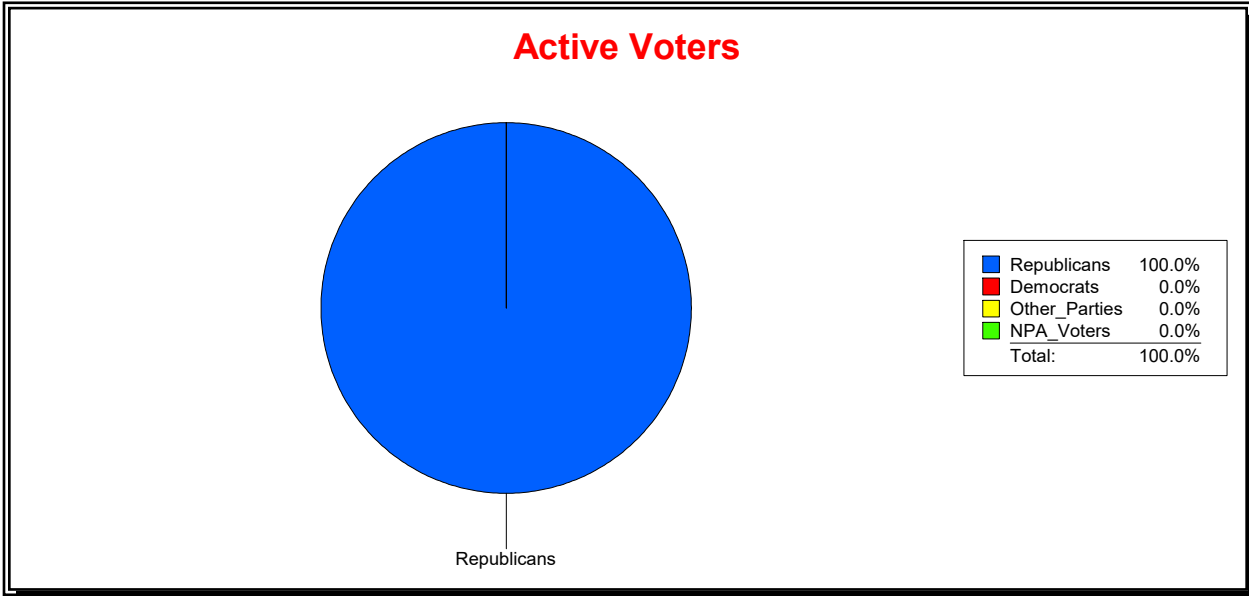

WESLEY WILCOX

Supervisor of Elections

MARION COUNTY, FL

Date 3/4/2019

Time 02:34 PM

Graphs of District Registration

Active Registered Voters

Inactive Voters