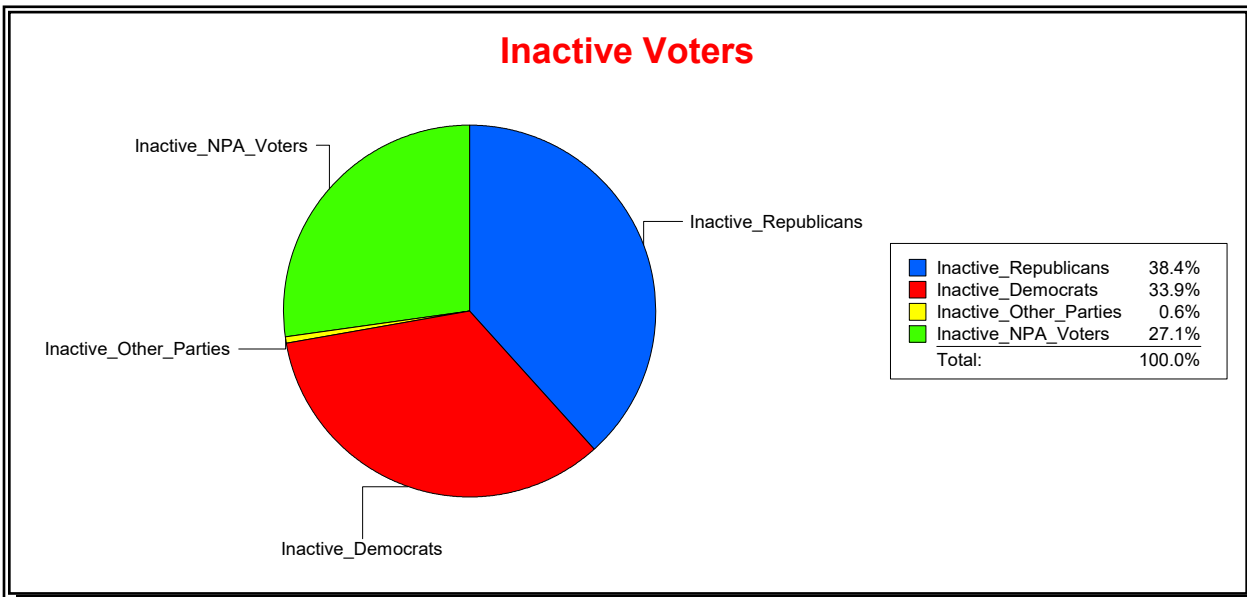

WESLEY WILCOX

Supervisor of Elections

MARION COUNTY, FL

Date 3/4/2019

Time 02:34 PM

Graphs of District Registration

Active Registered Voters

Inactive Voters

<u>District</u>	<u>Total</u>	<u>Dems</u>	<u>Reps</u>	<u>NonP</u>	<u>Other</u>	<u>Total</u>	<u>Dems</u>	<u>Reps</u>	<u>NonP</u>	<u>Other</u>
Old Congressional District 3	5,062	1,255	2,622	1,145	40	177	60	68	48	1