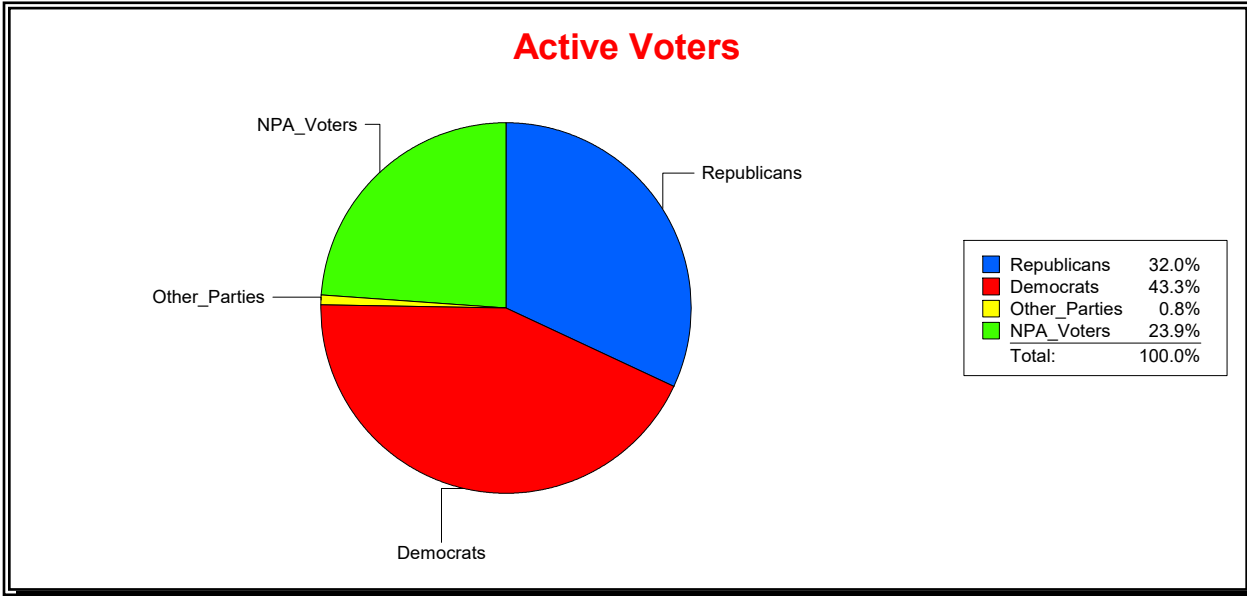

Supervisor of Elections

MARION COUNTY, FL

Date 3/4/2019

Time 02:34 PM

Graphs of District Registration

Active Registered Voters

Inactive Voters

District	Total	Dems	Reps	NonP	Other	Total	Dems	Reps	NonP	Other
Silver Spring Shores	15,052	6,518	4,814	3,599	121	499	207	121	167	4

WESLEY WILCOX

Supervisor of Elections

MARION COUNTY, FL

Date 3/4/2019

Time 02:34 PM

Graphs of District Registration

Active Registered Voters

Inactive Voters