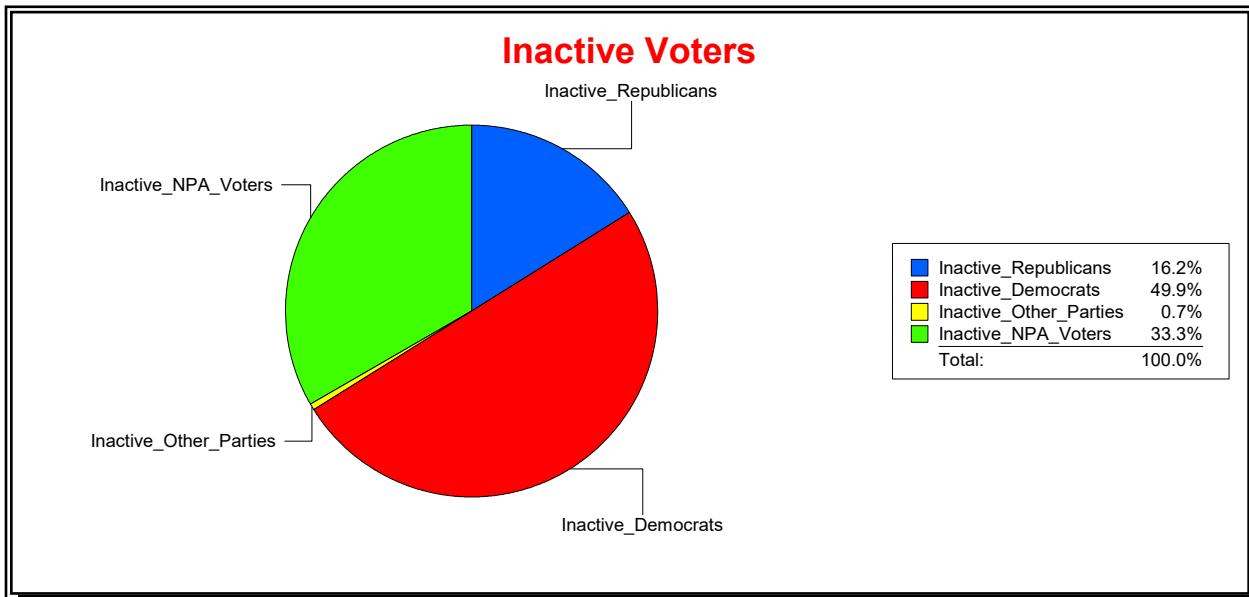

WESLEY WILCOX

Supervisor of Elections

MARION COUNTY, FL

Date 3/4/2019

Time 02:34 PM

Graphs of District Registration

Active Registered Voters

Inactive Voters

<u>District</u>	<u>Total</u>	<u>Dems</u>	<u>Reps</u>	<u>NonP</u>	<u>Other</u>	<u>Total</u>	<u>Dems</u>	<u>Reps</u>	<u>NonP</u>	<u>Other</u>
Ocala City District 2	6,498	4,083	1,037	1,336	42	433	216	70	144	3