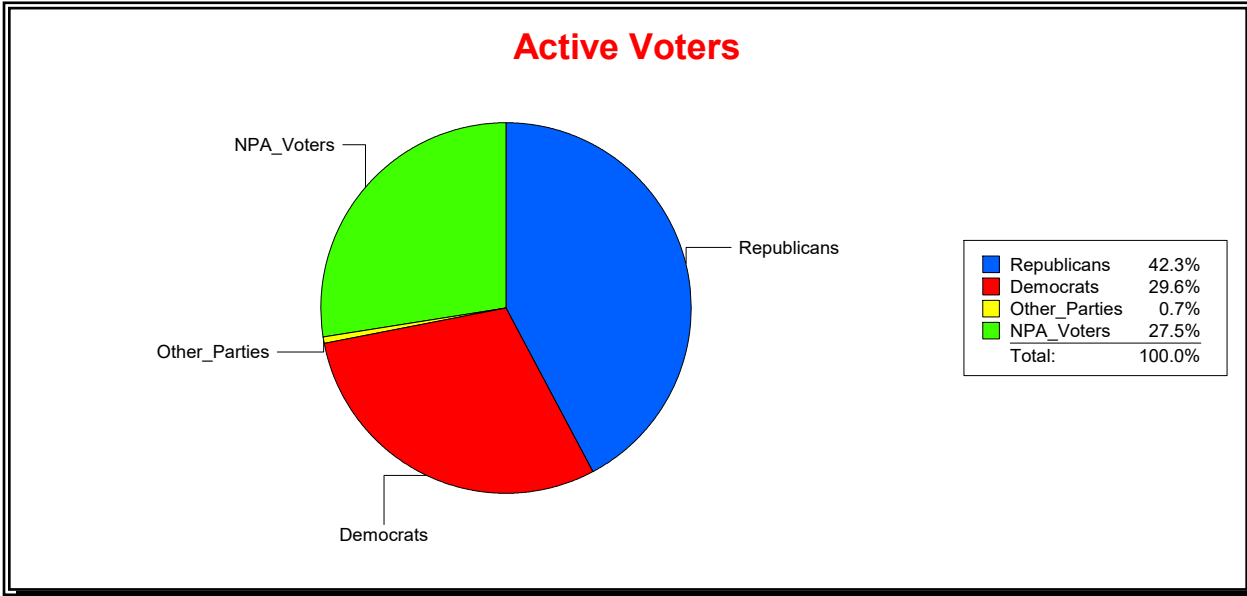

WESLEY WILCOX

Supervisor of Elections

MARION COUNTY, FL

Date 3/4/2019

Time 02:34 PM

Graphs of District Registration

Active Registered Voters

Inactive Voters

District	Total	Dems	Reps	NonP	Other	Total	Dems	Reps	NonP	Other
Bellevue	3,150	932	1,331	865	22	117	45	35	36	1