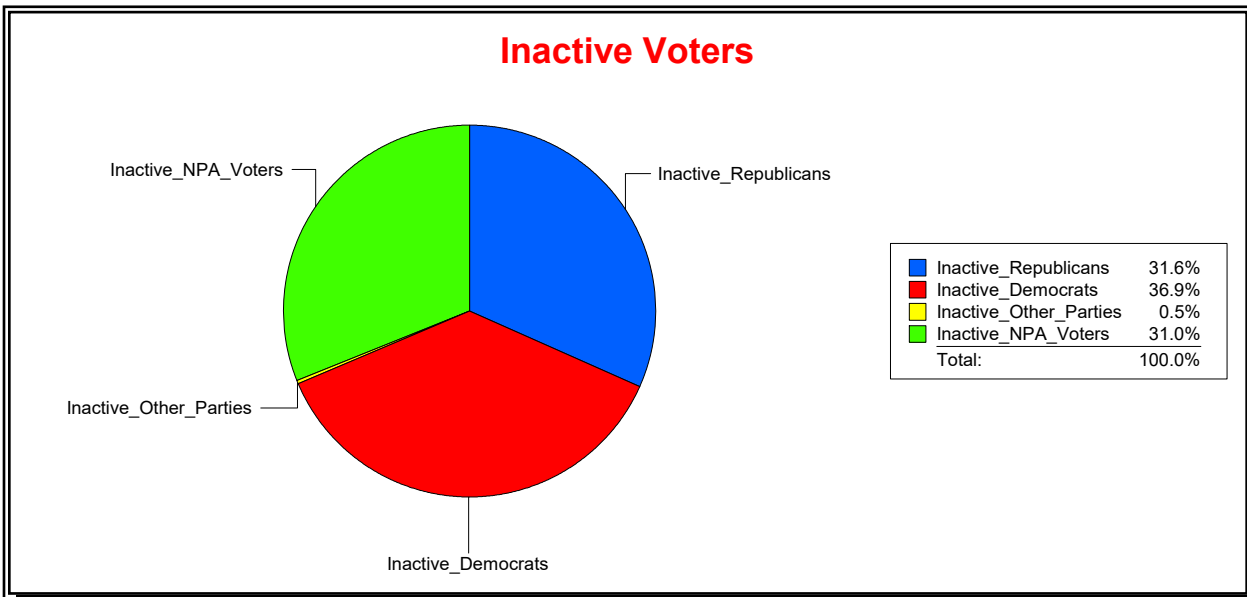

WESLEY WILCOX

Supervisor of Elections

MARION COUNTY, FL

Date 3/4/2019

Time 02:34 PM

Graphs of District Registration

Active Registered Voters

Inactive Voters

<u>District</u>	<u>Total</u>	<u>Dems</u>	<u>Reps</u>	<u>NonP</u>	<u>Other</u>	<u>Total</u>	<u>Dems</u>	<u>Reps</u>	<u>NonP</u>	<u>Other</u>
Old Congressional District 6	167,373	55,148	74,087	36,930	1,208	4,938	1,821	1,561	1,531	25