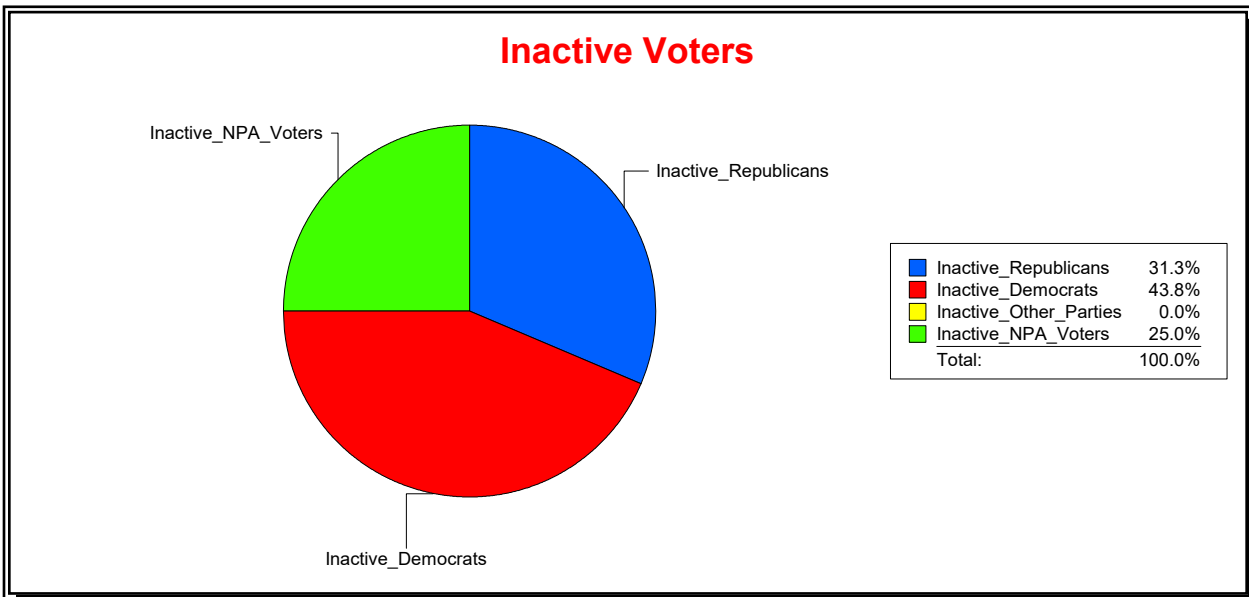

WESLEY WILCOX

Supervisor of Elections

MARION COUNTY, FL

Date 3/4/2019

Time 02:34 PM

Graphs of District Registration

Active Registered Voters

Inactive Voters

<u>District</u>	<u>Total</u>	<u>Dems</u>	<u>Reps</u>	<u>NonP</u>	<u>Other</u>	<u>Total</u>	<u>Dems</u>	<u>Reps</u>	<u>NonP</u>	<u>Other</u>
Marion Landing	917	248	469	194	6	16	7	5	4	0