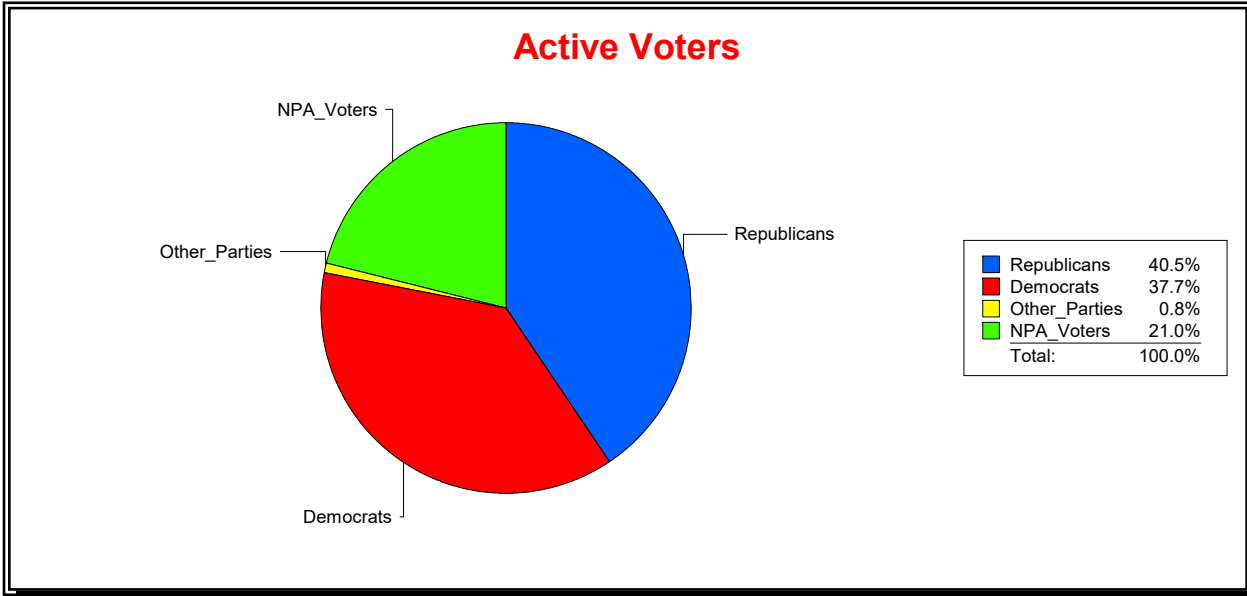

WESLEY WILCOX

Supervisor of Elections

MARION COUNTY, FL

Date 3/4/2019

Time 02:34 PM

Graphs of District Registration

Active Registered Voters

Inactive Voters

<u>District</u>	<u>Total</u>	<u>Dems</u>	<u>Reps</u>	<u>NonP</u>	<u>Other</u>	<u>Total</u>	<u>Dems</u>	<u>Reps</u>	<u>NonP</u>	<u>Other</u>
City of Ocala	36,775	13,852	14,904	7,722	297	1,700	653	509	521	17