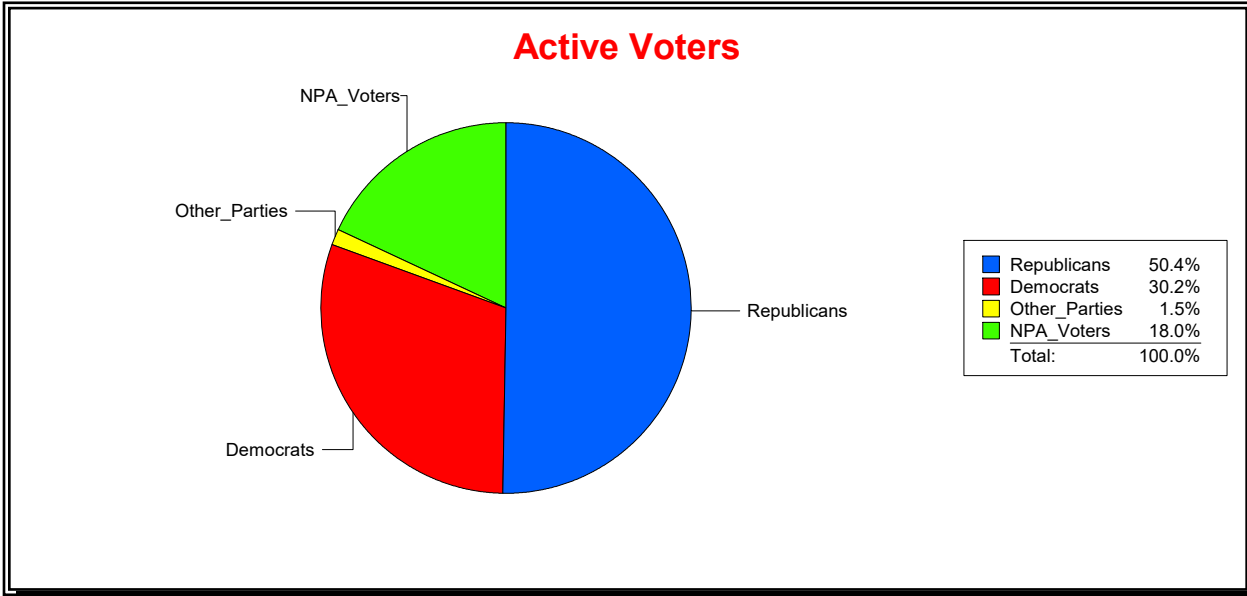

WESLEY WILCOX

Supervisor of Elections

MARION COUNTY, FL

Date 3/4/2019

Time 02:34 PM

Graphs of District Registration

Active Registered Voters

Inactive Voters

<u>District</u>	<u>Total</u>	<u>Dems</u>	<u>Reps</u>	<u>NonP</u>	<u>Other</u>	<u>Total</u>	<u>Dems</u>	<u>Reps</u>	<u>NonP</u>	<u>Other</u>
Indigo East	679	205	342	122	10	5	0	3	2	0