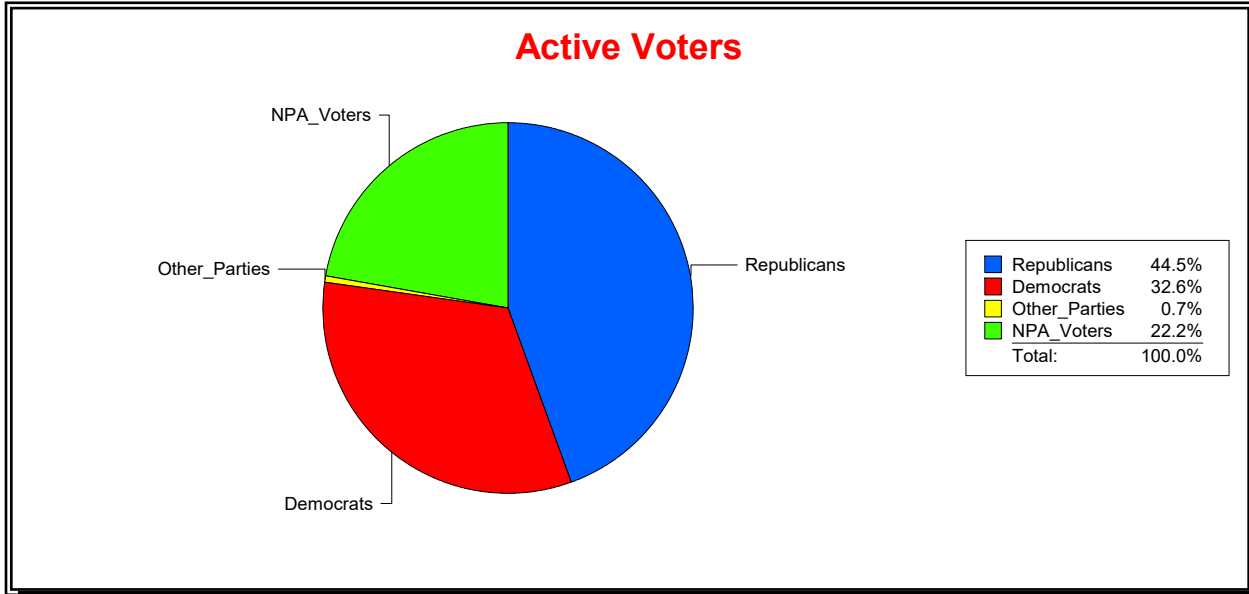

WESLEY WILCOX

Supervisor of Elections

MARION COUNTY, FL

Date 3/4/2019

Time 02:34 PM

Graphs of District Registration

Active Registered Voters

Inactive Voters

District	Total	Dems	Reps	NonP	Other	Total	Dems	Reps	NonP	Other
Marion County	245,385	79,981	109,232	54,385	1,787	7,423	2,709	2,371	2,298	45

WESLEY WILCOX

Supervisor of Elections

MARION COUNTY, FL

Date 3/4/2019