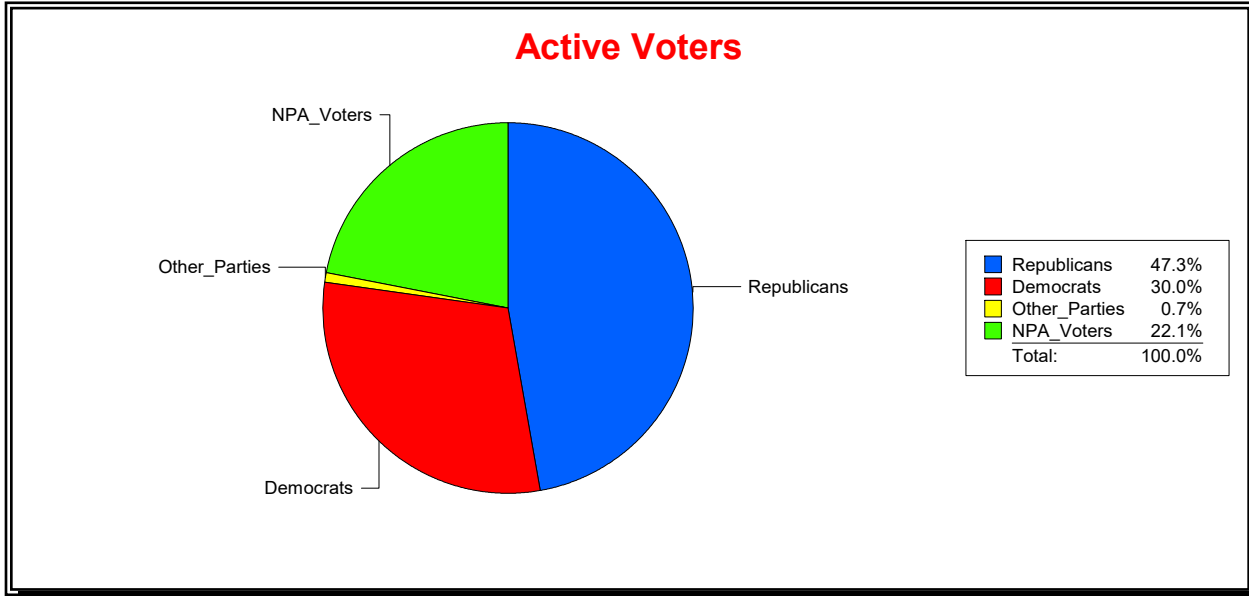

WESLEY WILCOX

Supervisor of Elections

MARION COUNTY, FL

Date 3/4/2019

Time 02:34 PM

Graphs of District Registration

Active Registered Voters

Inactive Voters

<u>District</u>	<u>Total</u>	<u>Dems</u>	<u>Reps</u>	<u>NonP</u>	<u>Other</u>	<u>Total</u>	<u>Dems</u>	<u>Reps</u>	<u>NonP</u>	<u>Other</u>
Old Congressional District 5	12,867	3,857	6,084	2,838	88	332	121	127	83	1