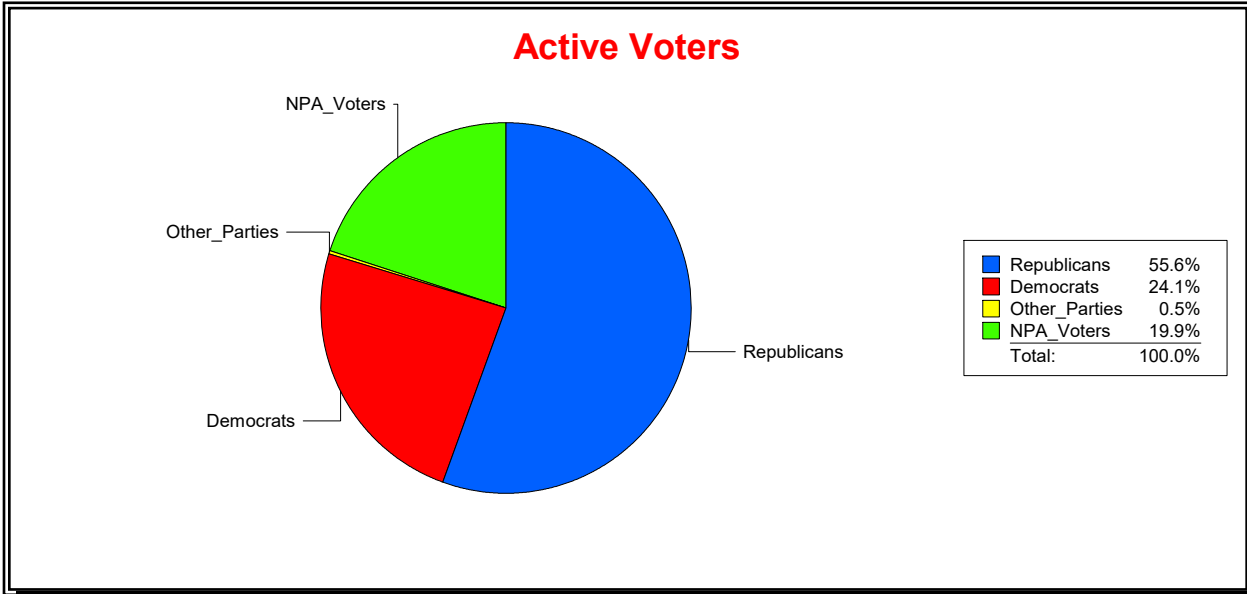

MARION COUNTY, FL

Date 3/4/2019

Time 02:34 PM

Graphs of District Registration

Active Registered Voters

Inactive Voters

District	Total	Dems	Reps	NonP	Other	Total	Dems	Reps	NonP	Other
Village Community Development	7,704	1,854	4,280	1,531	39	144	41	62	41	0