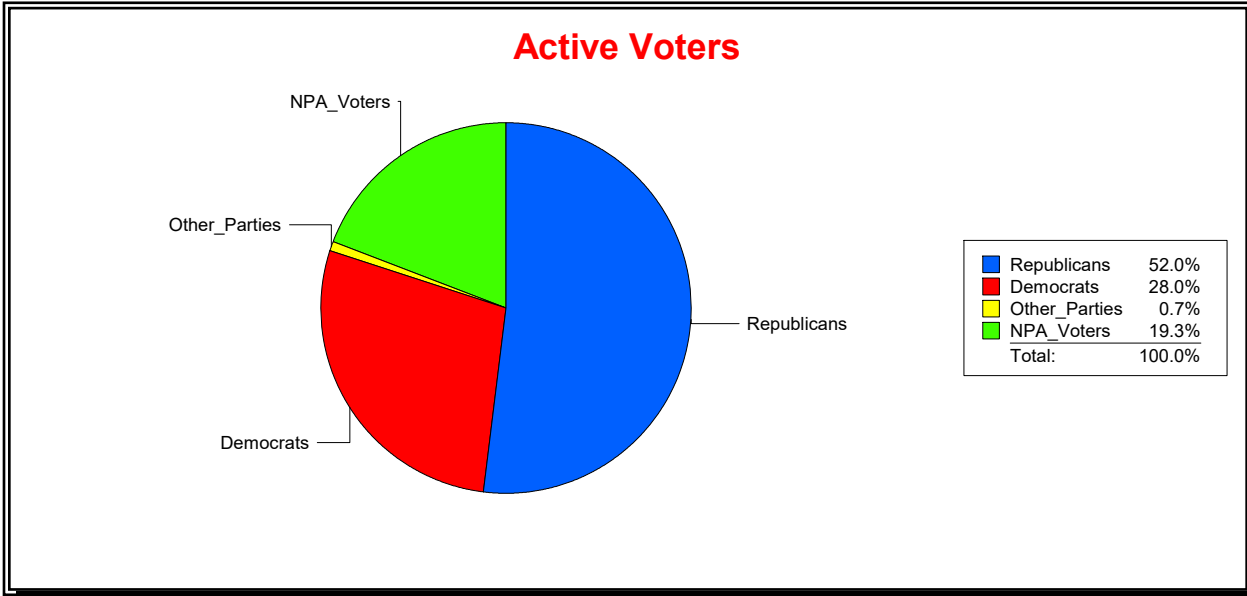

WESLEY WILCOX

Supervisor of Elections

MARION COUNTY, FL

Date 3/4/2019

Time 02:34 PM

Graphs of District Registration

Active Registered Voters

Inactive Voters

<u>District</u>	<u>Total</u>	<u>Dems</u>	<u>Reps</u>	<u>NonP</u>	<u>Other</u>	<u>Total</u>	<u>Dems</u>	<u>Reps</u>	<u>NonP</u>	<u>Other</u>
Ocala City District 5	11,075	3,101	5,759	2,135	80	380	116	139	118	7