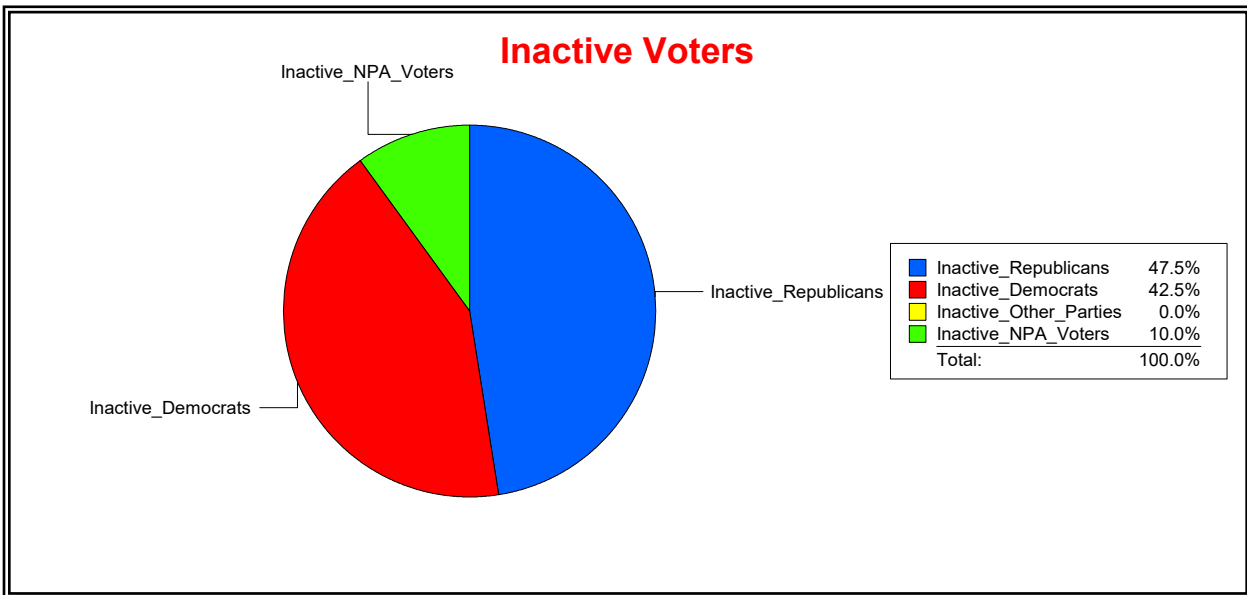

WESLEY WILCOX

Supervisor of Elections

MARION COUNTY, FL

Date 3/4/2019

Time 02:34 PM

Graphs of District Registration

Active Registered Voters

Inactive Voters

<u>District</u>	<u>Total</u>	<u>Dems</u>	<u>Reps</u>	<u>NonP</u>	<u>Other</u>	<u>Total</u>	<u>Dems</u>	<u>Reps</u>	<u>NonP</u>	<u>Other</u>
City of Dunnellon	1,328	426	613	274	15	40	17	19	4	0