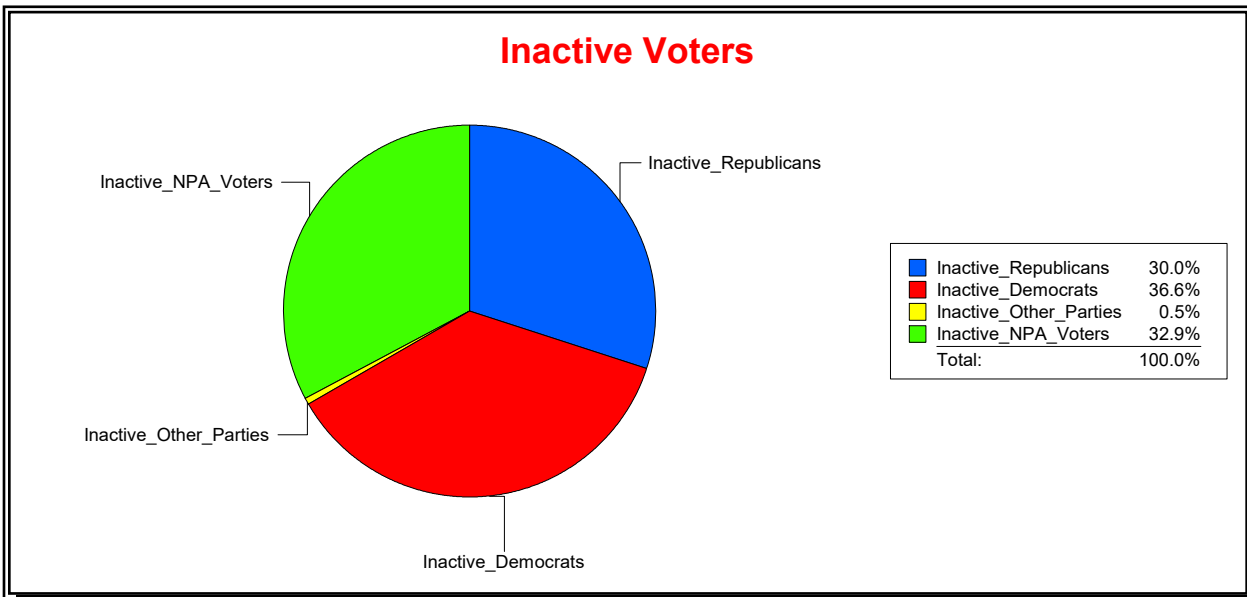

WESLEY WILCOX

Supervisor of Elections

MARION COUNTY, FL

Date 3/4/2019

Time 02:34 PM

Graphs of District Registration

Active Registered Voters

Inactive Voters

District	Total	Dems	Reps	NonP	Other	Total	Dems	Reps	NonP	Other
Congressional District 11	114,436	37,435	49,405	26,809	787	3,230	1,183	968	1,062	17

WESLEY WILCOX

Supervisor of Elections

MARION COUNTY, FL

Date 3/4/2019