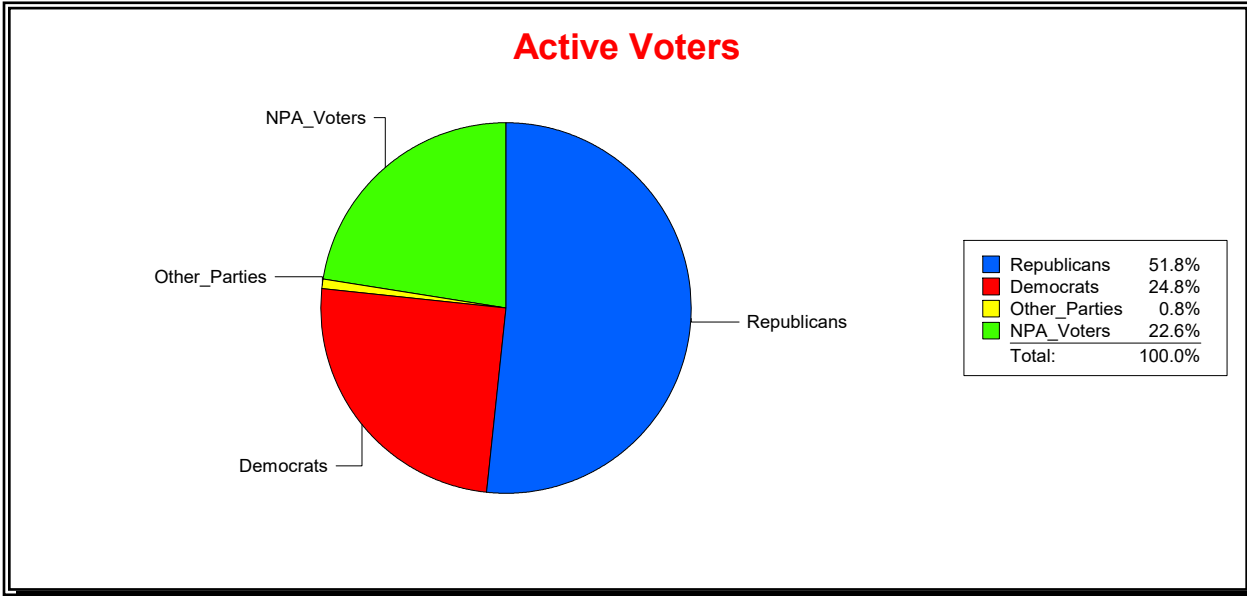

WESLEY WILCOX

Supervisor of Elections

MARION COUNTY, FL

Date 3/4/2019

Time 02:34 PM

Graphs of District Registration

Active Registered Voters

Inactive Voters

<u>District</u>	<u>Total</u>	<u>Dems</u>	<u>Reps</u>	<u>NonP</u>	<u>Other</u>	<u>Total</u>	<u>Dems</u>	<u>Reps</u>	<u>NonP</u>	<u>Other</u>
Old Congressional District 3	5,062	1,255	2,622	1,145	40	177	60	68	48	1