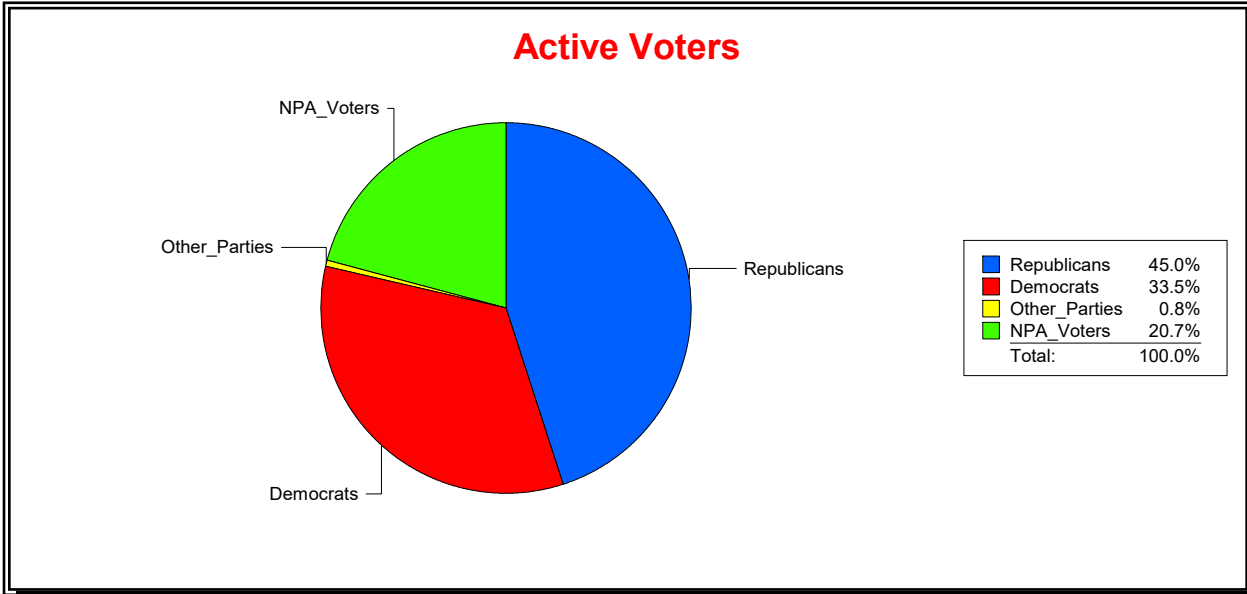

WESLEY WILCOX

Supervisor of Elections

MARION COUNTY, FL

Date 3/4/2019

Time 02:34 PM

Graphs of District Registration

Active Registered Voters

Inactive Voters

<u>District</u>	<u>Total</u>	<u>Dems</u>	<u>Reps</u>	<u>NonP</u>	<u>Other</u>	<u>Total</u>	<u>Dems</u>	<u>Reps</u>	<u>NonP</u>	<u>Other</u>
Congressional District 03	92,756	31,099	41,715	19,240	702	3,342	1,220	1,089	1,007	26