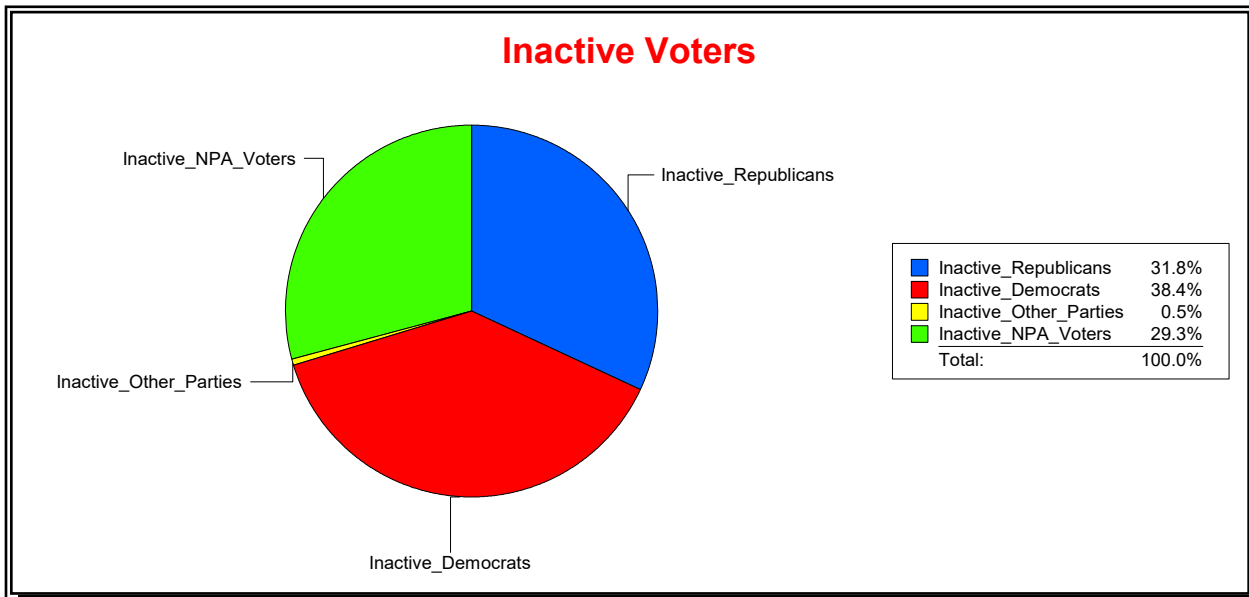

District	Total	Dems	Reps	NonP	Other	Total	Dems	Reps	NonP	Other
Marion County	245,385	79,981	109,232	54,385	1,787	7,423	2,709	2,371	2,298	45

WESLEY WILCOX

Supervisor of Elections

MARION COUNTY, FL

Date 3/4/2019

WESLEY WILCOX

Supervisor of Elections

MARION COUNTY, FL

Date 3/4/2019

Time 02:34 PM

Graphs of District Registration

Active Registered Voters

Inactive Voters

District	Total	Dems	Reps	NonP	Other	Total	Dems	Reps	NonP	Other
County Commission 2	55,416	19,207	23,233	12,619	357	1,643	631	523	481	8

WESLEY WILCOX

Supervisor of Elections

MARION COUNTY, FL

Date 3/4/2019