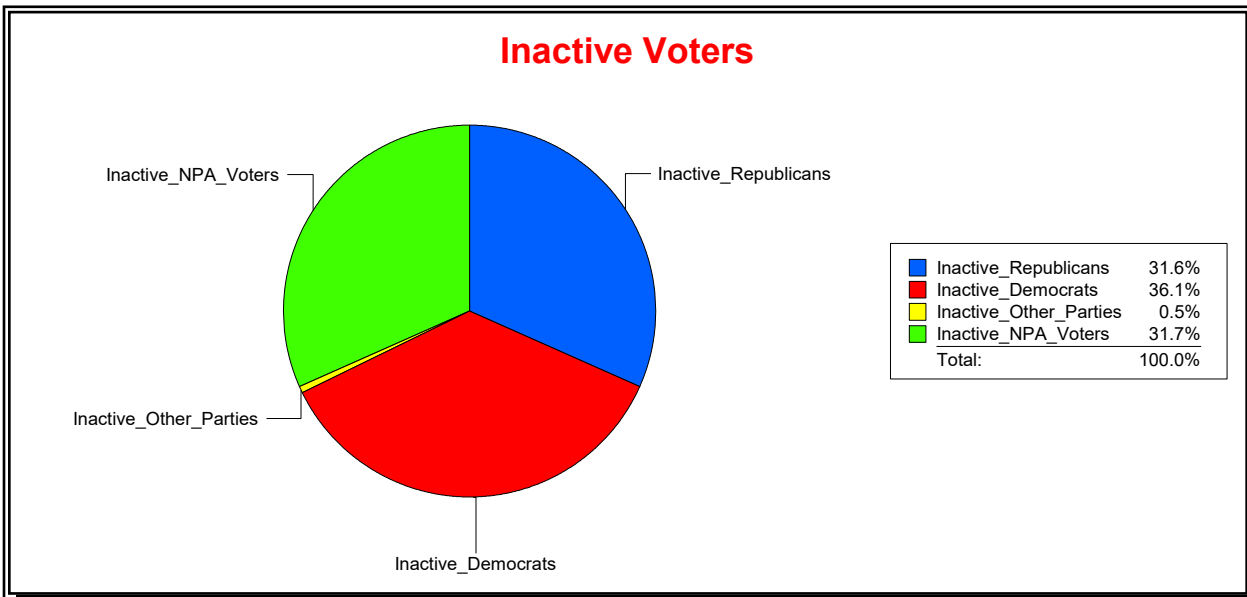

WESLEY WILCOX

Supervisor of Elections

MARION COUNTY, FL

Date 3/4/2019

Time 02:34 PM

Graphs of District Registration

Active Registered Voters

Inactive Voters

<u>District</u>	<u>Total</u>	<u>Dems</u>	<u>Reps</u>	<u>NonP</u>	<u>Other</u>	<u>Total</u>	<u>Dems</u>	<u>Reps</u>	<u>NonP</u>	<u>Other</u>
Senate District 12	132,530	42,615	58,237	30,730	948	3,547	1,282	1,121	1,126	18