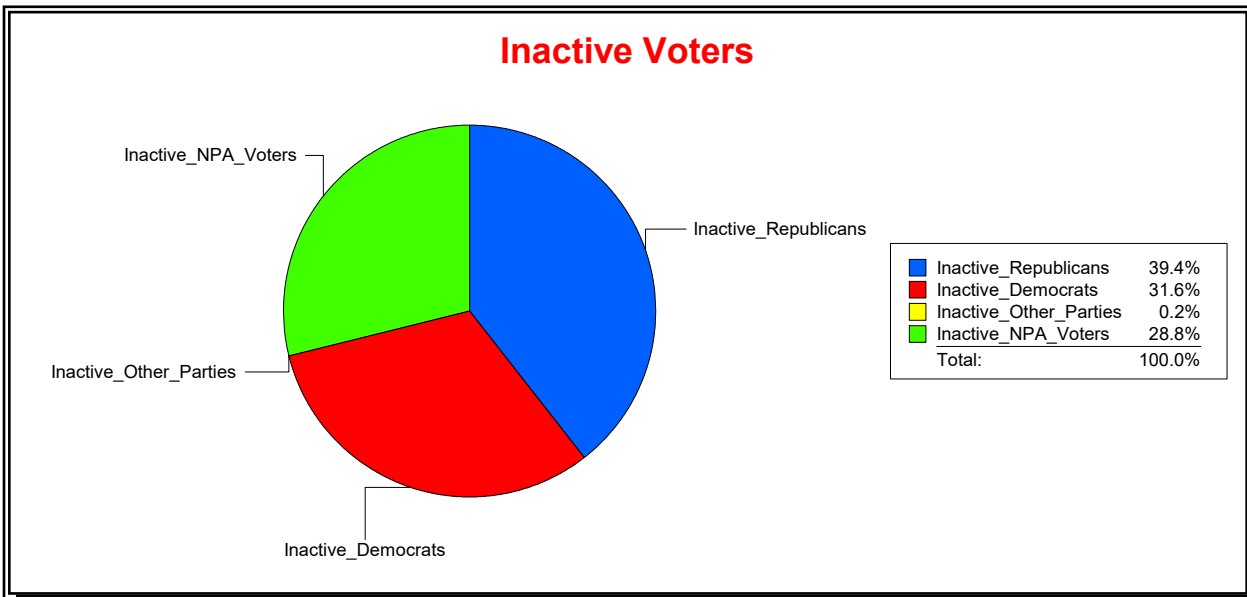

WESLEY WILCOX

Supervisor of Elections

MARION COUNTY, FL

Date 3/4/2019

Time 02:34 PM

Graphs of District Registration

Active Registered Voters

Inactive Voters

District	Total	Dems	Reps	NonP	Other	Total	Dems	Reps	NonP	Other
House District 33	20,360	5,158	10,630	4,443	129	497	157	196	143	1