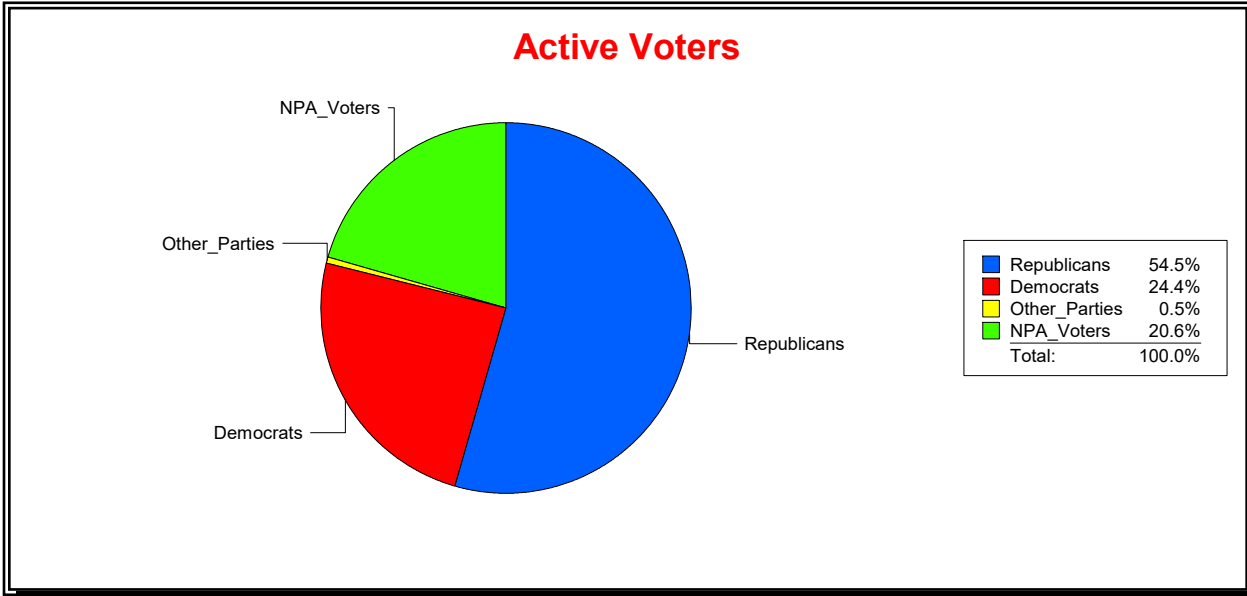

WESLEY WILCOX

Supervisor of Elections

MARION COUNTY, FL

Date 3/4/2019

Time 02:34 PM

Graphs of District Registration

Active Registered Voters

Inactive Voters

<u>District</u>	<u>Total</u>	<u>Dems</u>	<u>Reps</u>	<u>NonP</u>	<u>Other</u>	<u>Total</u>	<u>Dems</u>	<u>Reps</u>	<u>NonP</u>	<u>Other</u>
The Villages	13,259	3,231	7,232	2,736	60	265	82	114	68	1