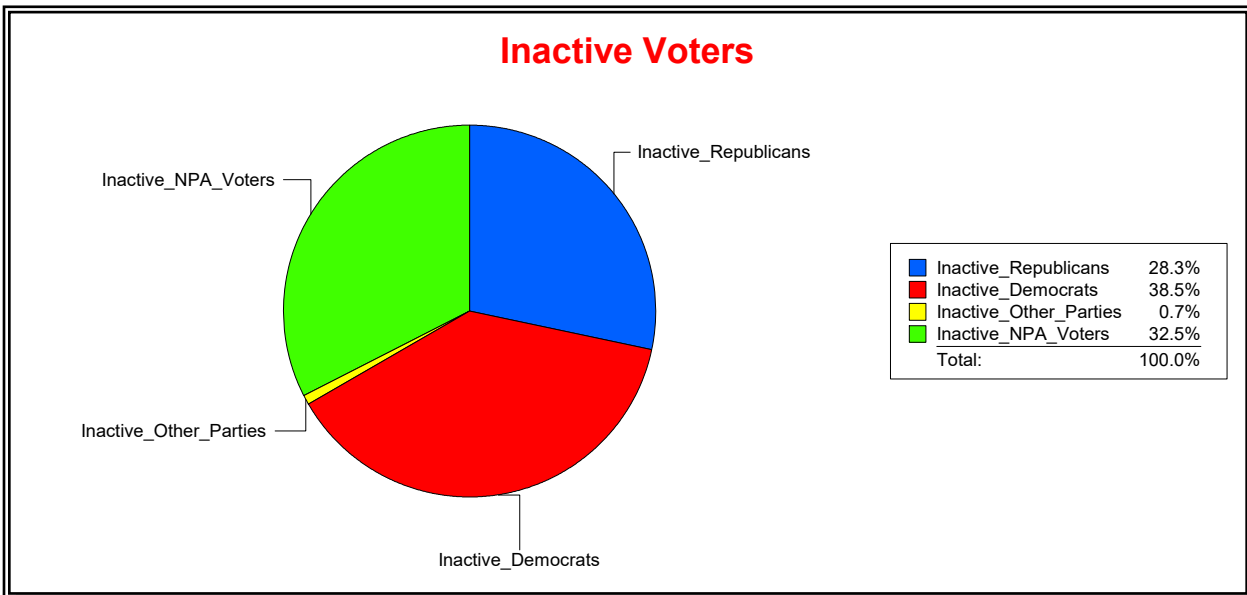

WESLEY WILCOX

Supervisor of Elections

MARION COUNTY, FL

Date 3/4/2019

Time 02:34 PM

Graphs of District Registration

Active Registered Voters

Inactive Voters

<u>District</u>	<u>Total</u>	<u>Dems</u>	<u>Reps</u>	<u>NonP</u>	<u>Other</u>	<u>Total</u>	<u>Dems</u>	<u>Reps</u>	<u>NonP</u>	<u>Other</u>
School Board Dist 4	44,906	15,755	19,418	9,419	314	1,596	615	451	519	11