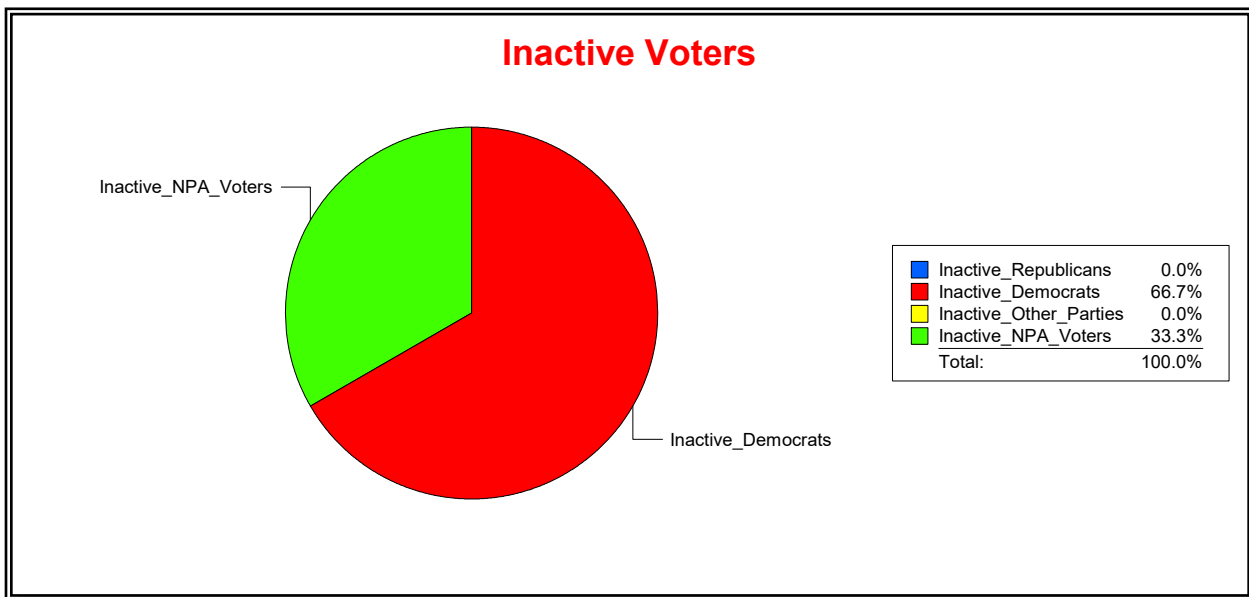

WESLEY WILCOX

Supervisor of Elections

MARION COUNTY, FL

Date 3/4/2019

Time 02:34 PM

Graphs of District Registration

Active Registered Voters

Inactive Voters