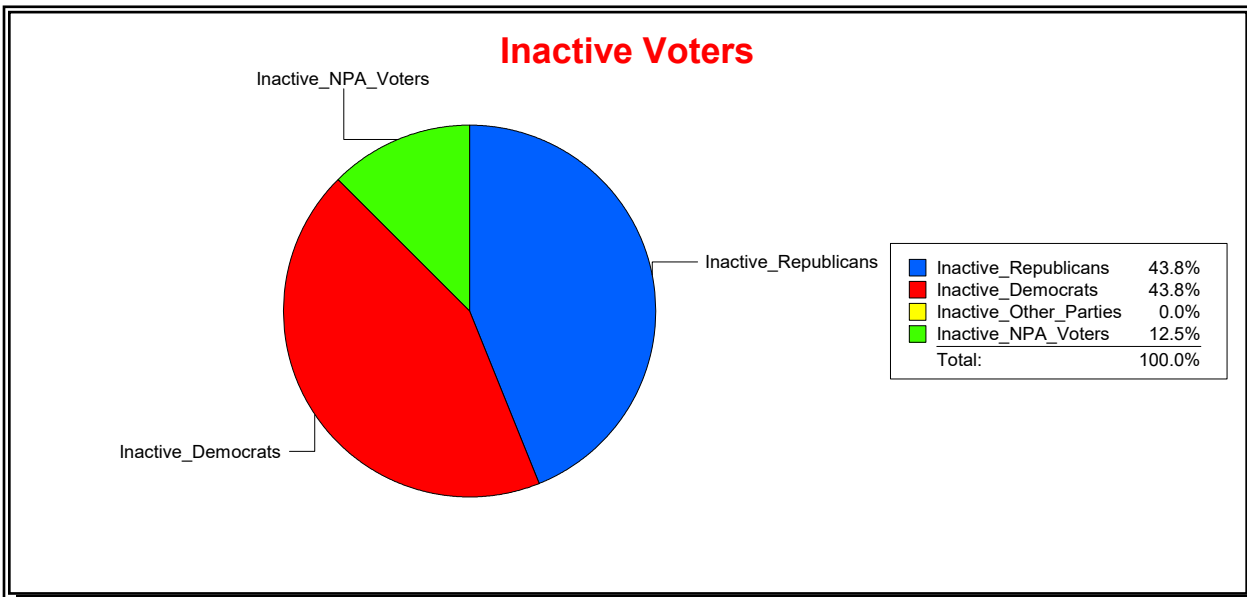

WESLEY WILCOX

Supervisor of Elections

MARION COUNTY, FL

Date 3/4/2019

Time 02:34 PM

Graphs of District Registration

Active Registered Voters

Inactive Voters

District	Total	Dems	Reps	NonP	Other	Total	Dems	Reps	NonP	Other
Town of Reddick	328	187	95	46	0	16	7	7	2	0