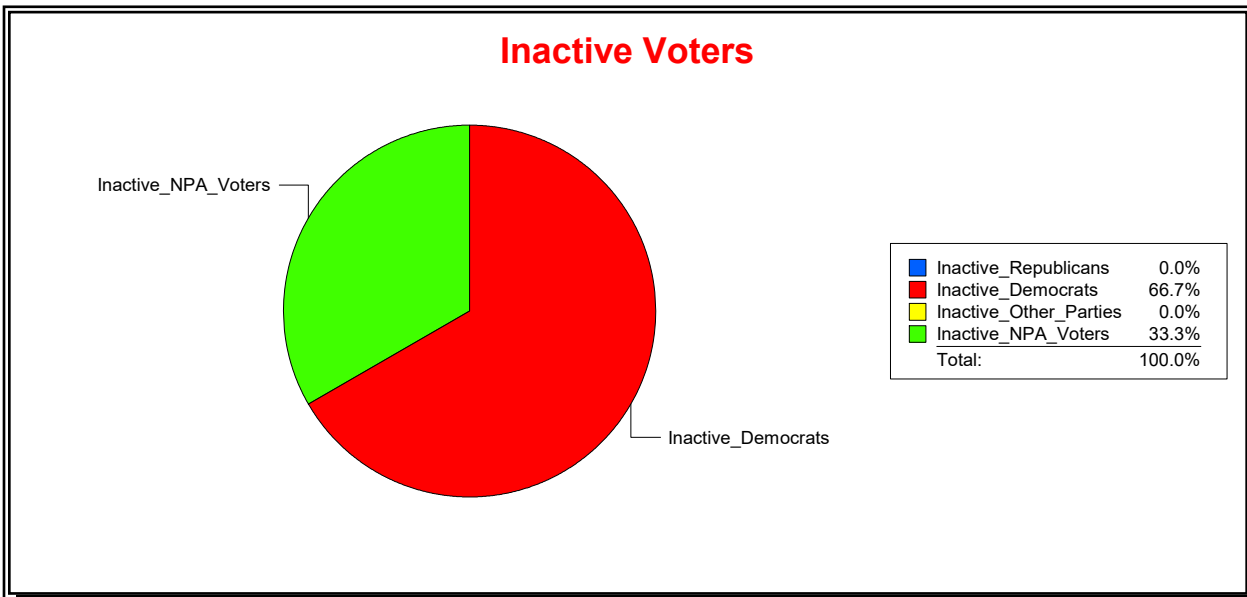

WESLEY WILCOX

Supervisor of Elections

MARION COUNTY, FL

Date 3/4/2019

Time 02:34 PM

Graphs of District Registration

Active Registered Voters

Inactive Voters

<u>District</u>	<u>Total</u>	<u>Dems</u>	<u>Reps</u>	<u>NonP</u>	<u>Other</u>	<u>Total</u>	<u>Dems</u>	<u>Reps</u>	<u>NonP</u>	<u>Other</u>
McIntosh	359	103	171	75	10	3	2	0	1	0