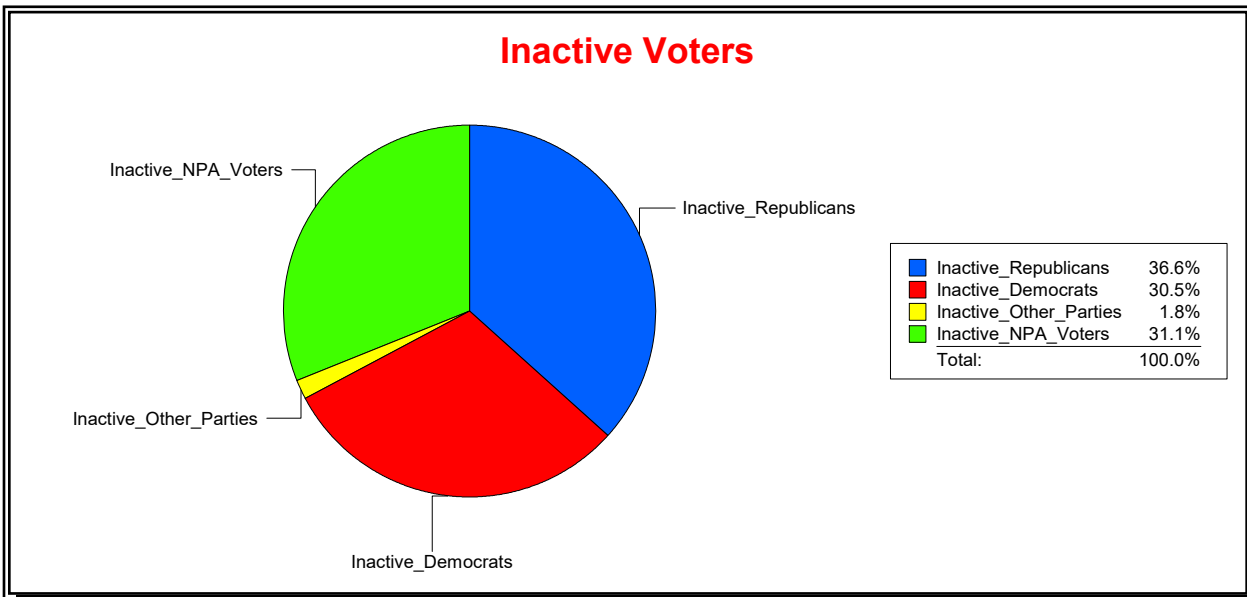

WESLEY WILCOX

Supervisor of Elections

MARION COUNTY, FL

Date 3/4/2019

Time 02:34 PM

Graphs of District Registration

Active Registered Voters

Inactive Voters

<u>District</u>	<u>Total</u>	<u>Dems</u>	<u>Reps</u>	<u>NonP</u>	<u>Other</u>	<u>Total</u>	<u>Dems</u>	<u>Reps</u>	<u>NonP</u>	<u>Other</u>
Ocala City District 5	11,075	3,101	5,759	2,135	80	380	116	139	118	7