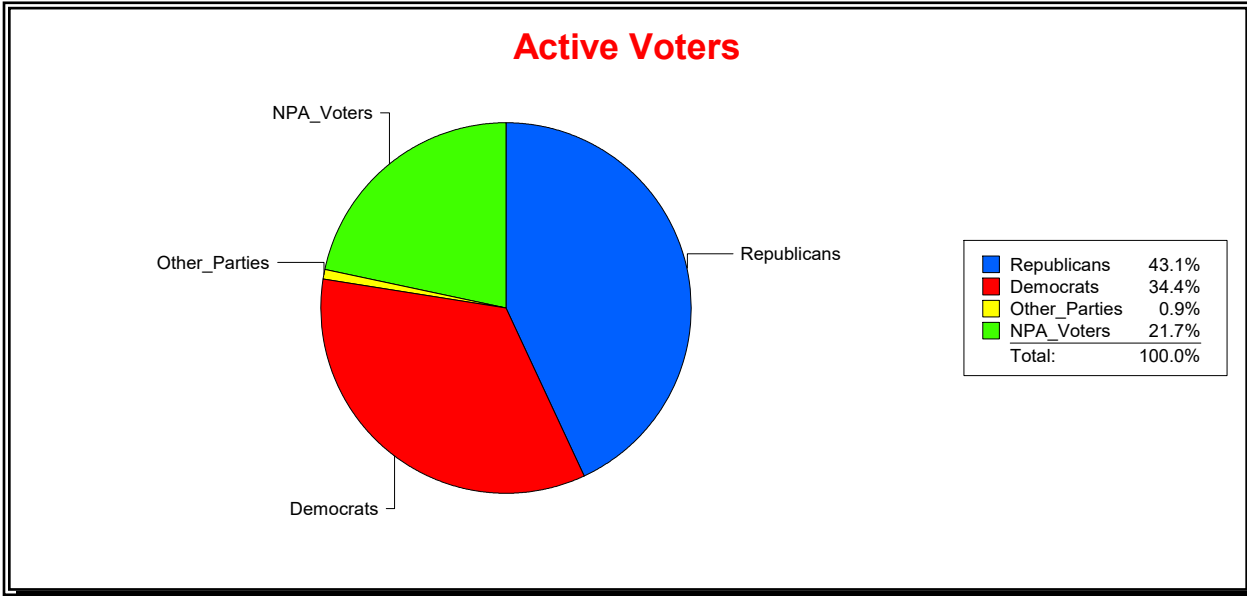

WESLEY WILCOX

Supervisor of Elections

MARION COUNTY, FL

Date 3/4/2019

Time 02:34 PM

Graphs of District Registration

Active Registered Voters

Inactive Voters

District	Total	Dems	Reps	NonP	Other	Total	Dems	Reps	NonP	Other
County Commission 5	48,053	16,518	20,708	10,416	411	1,423	523	445	448	7