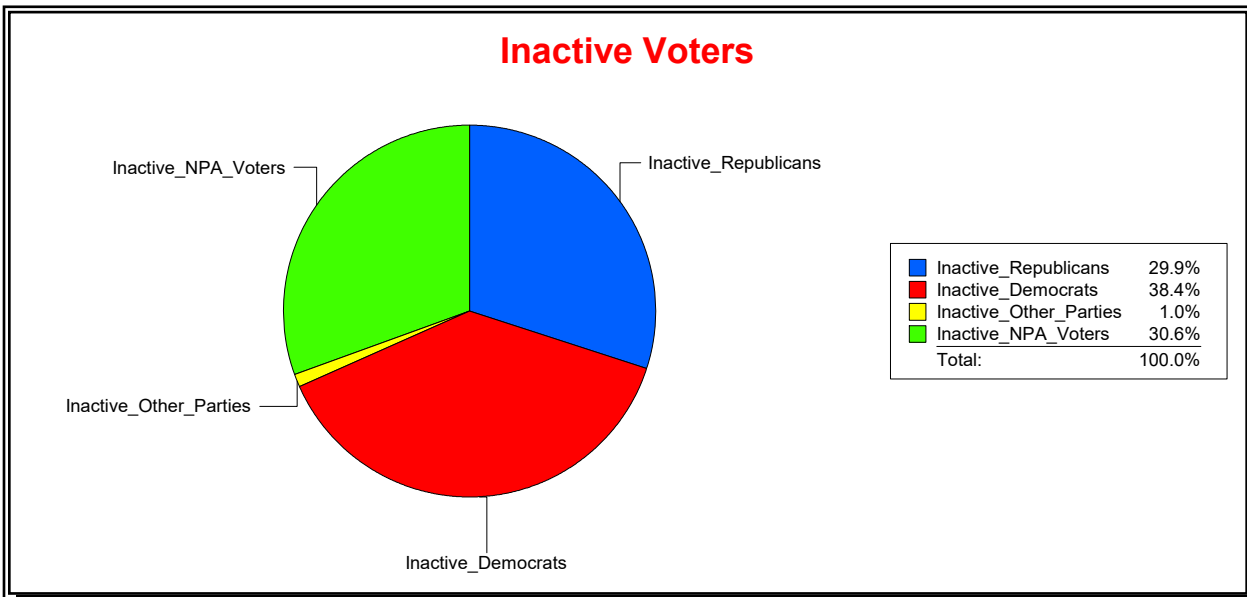

MARION COUNTY, FL

Date 3/4/2019

Time 02:34 PM

Graphs of District Registration

Active Registered Voters

Inactive Voters

District	Total	Dems	Reps	NonP	Other	Total	Dems	Reps	NonP	Other
Ocala	36,775	13,852	14,904	7,722	297	1,700	653	509	521	17