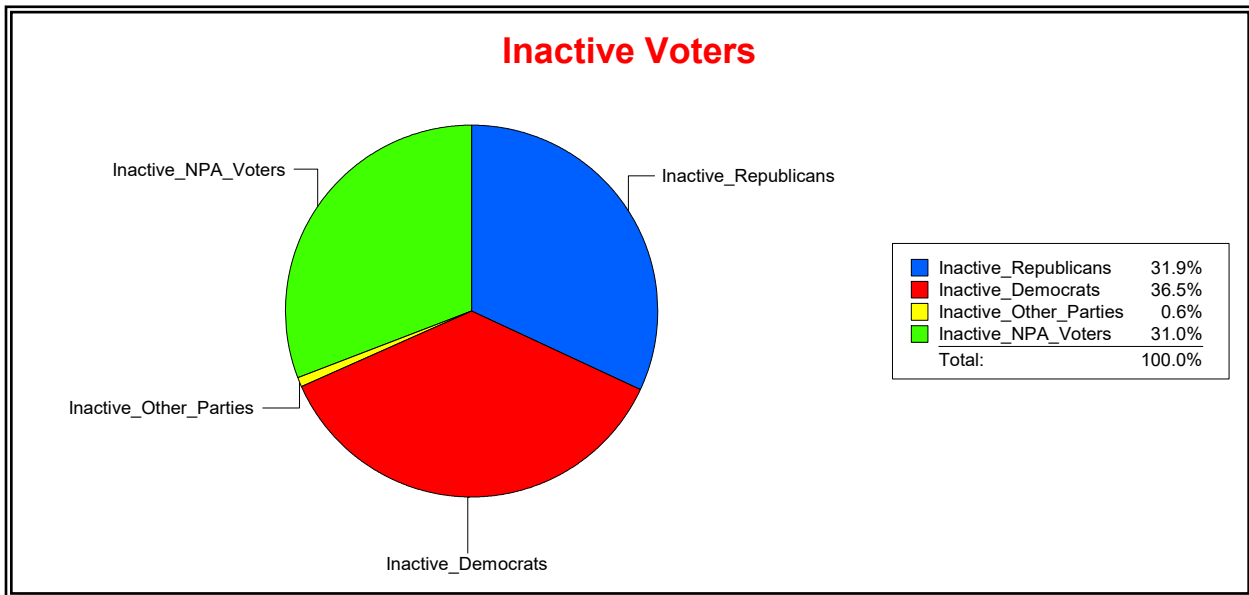

WESLEY WILCOX

Supervisor of Elections

MARION COUNTY, FL

Date 3/4/2019

Time 02:34 PM

Graphs of District Registration

Active Registered Voters

Inactive Voters

District	Total	Dems	Reps	NonP	Other	Total	Dems	Reps	NonP	Other
Marion County	245,385	79,981	109,232	54,385	1,787	7,423	2,709	2,371	2,298	45

WESLEY WILCOX

Supervisor of Elections

MARION COUNTY, FL

Date 3/4/2019