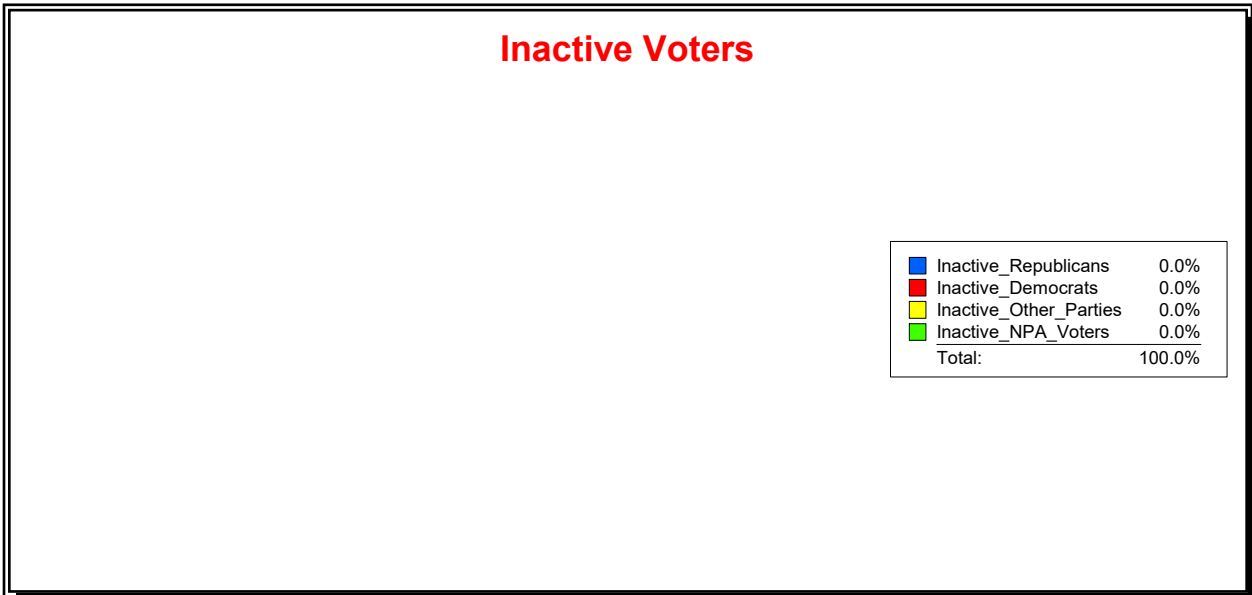

WESLEY WILCOX

Supervisor of Elections

MARION COUNTY, FL

Date 3/4/2019

Time 02:34 PM

Graphs of District Registration

Active Registered Voters

Inactive Voters

District	Total	Dems	Reps	NonP	Other	Total	Dems	Reps	NonP	Other
Circle Square Woods Community	0	0	0	0	0	0	0	0	0	0