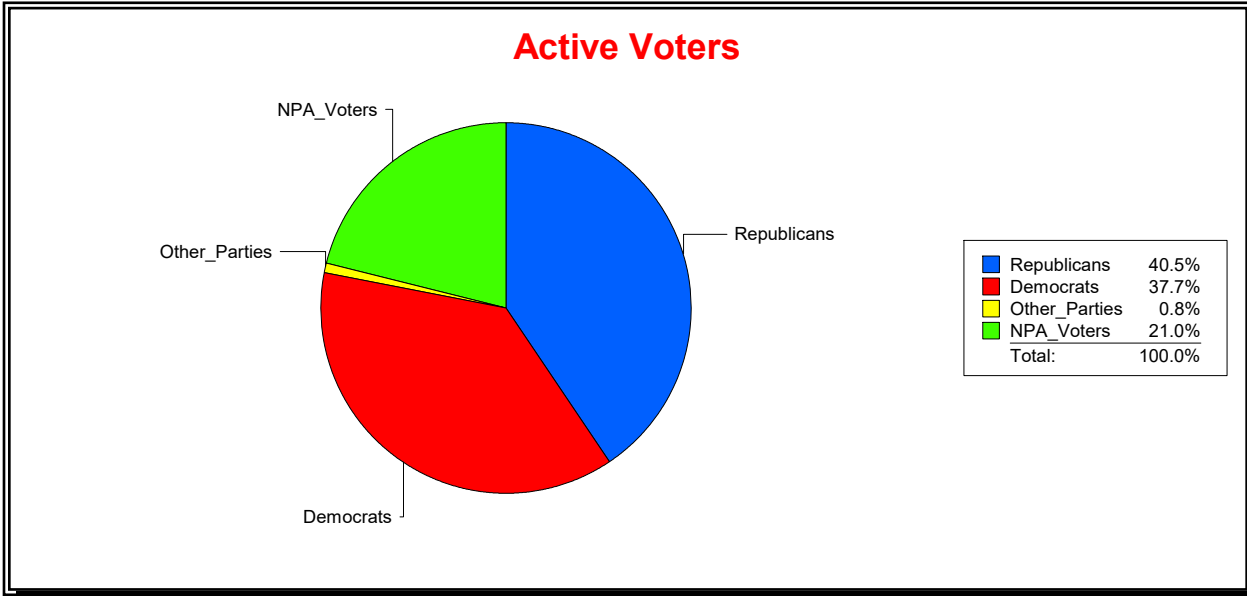

MARION COUNTY, FL

Date 3/4/2019

Time 02:34 PM

Graphs of District Registration

Active Registered Voters

Inactive Voters

District	Total	Dems	Reps	NonP	Other	Total	Dems	Reps	NonP	Other
Ocala	36,775	13,852	14,904	7,722	297	1,700	653	509	521	17