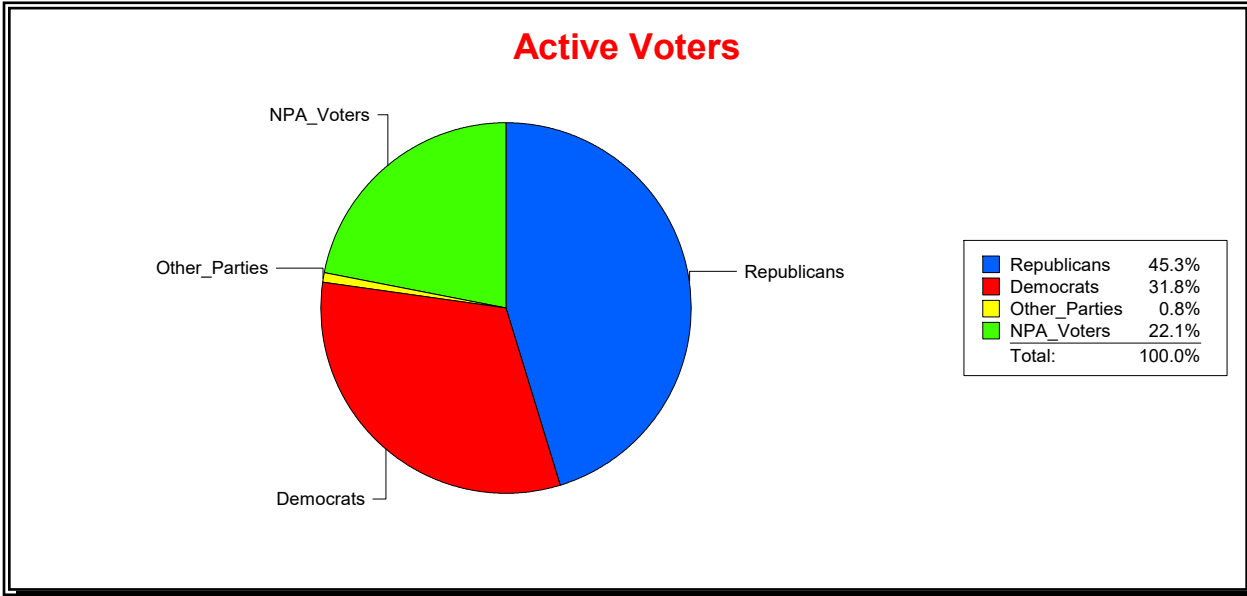

WESLEY WILCOX

Supervisor of Elections

MARION COUNTY, FL

Date 3/4/2019

Time 02:34 PM

Graphs of District Registration

Active Registered Voters

Inactive Voters

<u>District</u>	<u>Total</u>	<u>Dems</u>	<u>Reps</u>	<u>NonP</u>	<u>Other</u>	<u>Total</u>	<u>Dems</u>	<u>Reps</u>	<u>NonP</u>	<u>Other</u>
County Commission 1	47,310	15,047	21,453	10,442	368	1,354	500	418	430	6