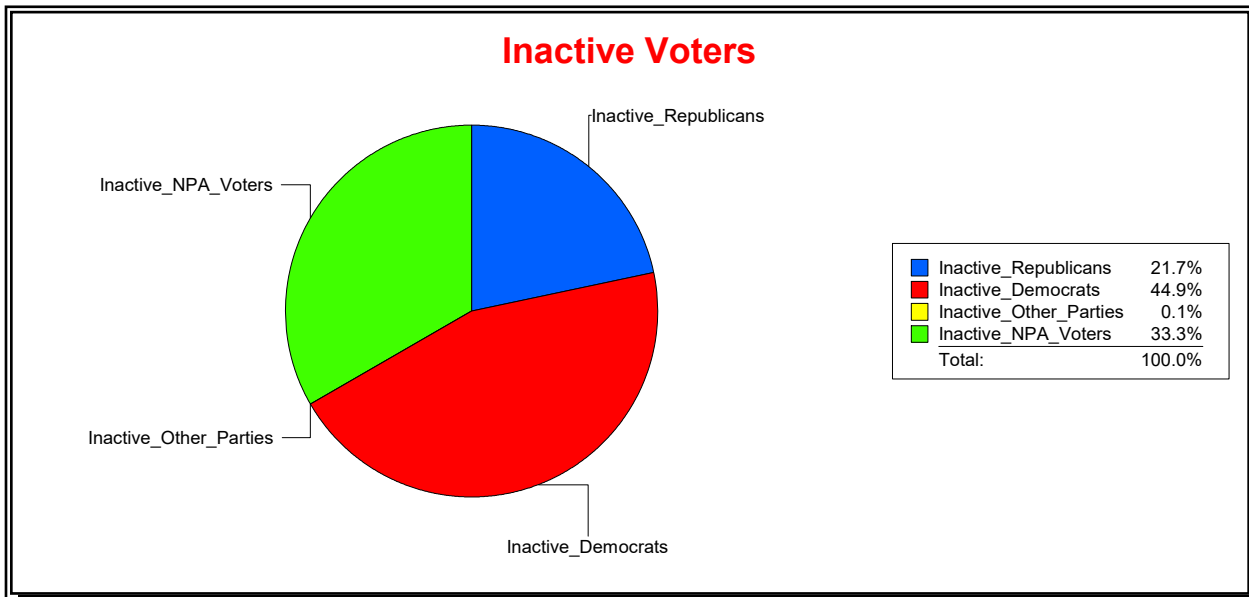

WESLEY WILCOX

Supervisor of Elections

MARION COUNTY, FL

Date 3/4/2019

Time 02:34 PM

Graphs of District Registration

Active Registered Voters

Inactive Voters

<u>District</u>	<u>Total</u>	<u>Dems</u>	<u>Reps</u>	<u>NonP</u>	<u>Other</u>	<u>Total</u>	<u>Dems</u>	<u>Reps</u>	<u>NonP</u>	<u>Other</u>
House District 20	21,761	10,622	6,871	4,115	153	757	340	164	252	1