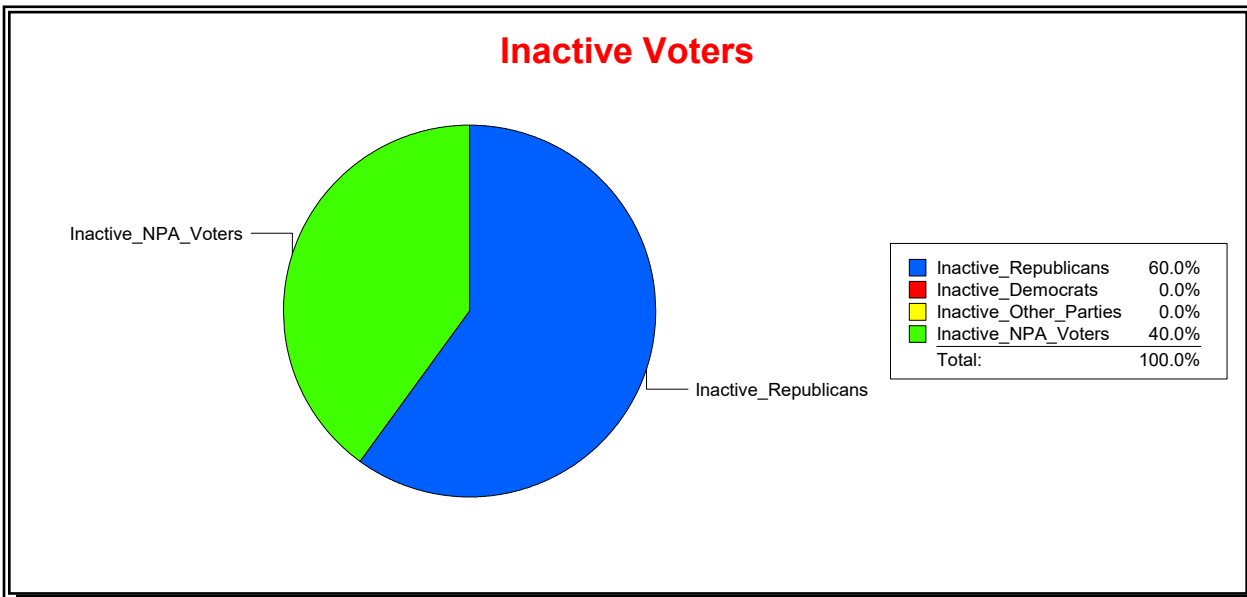

WESLEY WILCOX

Supervisor of Elections

MARION COUNTY, FL

Date 3/4/2019

Time 02:34 PM

Graphs of District Registration

Active Registered Voters

Inactive Voters

<u>District</u>	<u>Total</u>	<u>Dems</u>	<u>Reps</u>	<u>NonP</u>	<u>Other</u>	<u>Total</u>	<u>Dems</u>	<u>Reps</u>	<u>NonP</u>	<u>Other</u>
Indigo East	679	205	342	122	10	5	0	3	2	0