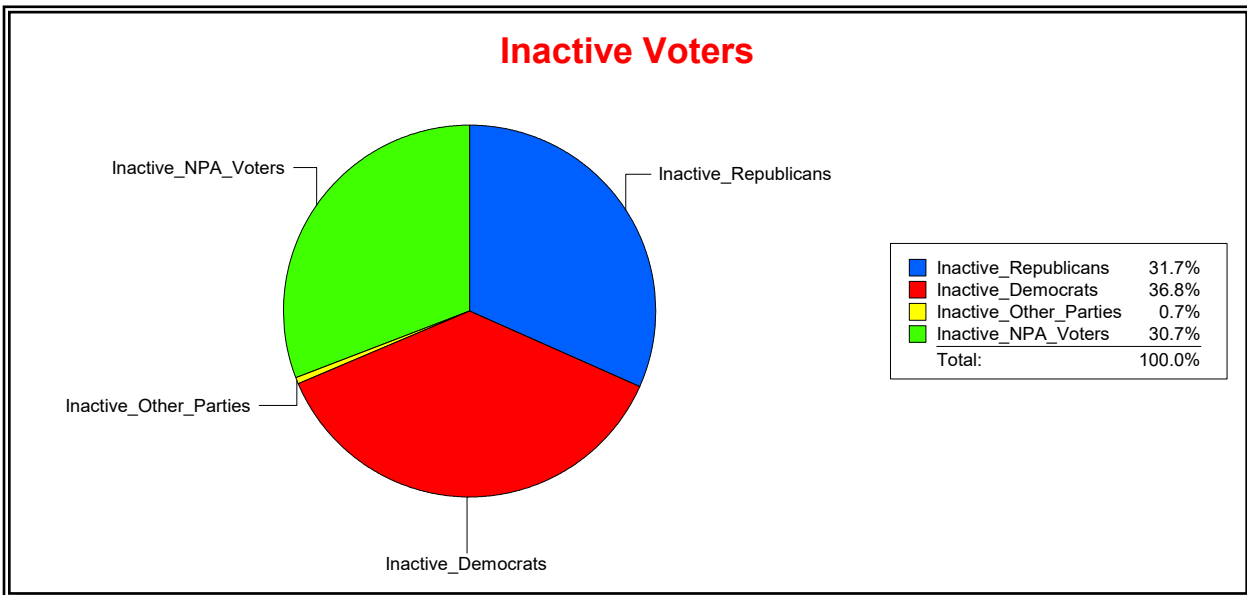

WESLEY WILCOX

Supervisor of Elections

MARION COUNTY, FL

Date 3/4/2019

Time 02:34 PM

Graphs of District Registration

Active Registered Voters

Inactive Voters

District	Total	Dems	Reps	NonP	Other	Total	Dems	Reps	NonP	Other
Senate District 08	99,839	33,476	44,831	20,781	751	3,539	1,304	1,122	1,087	26