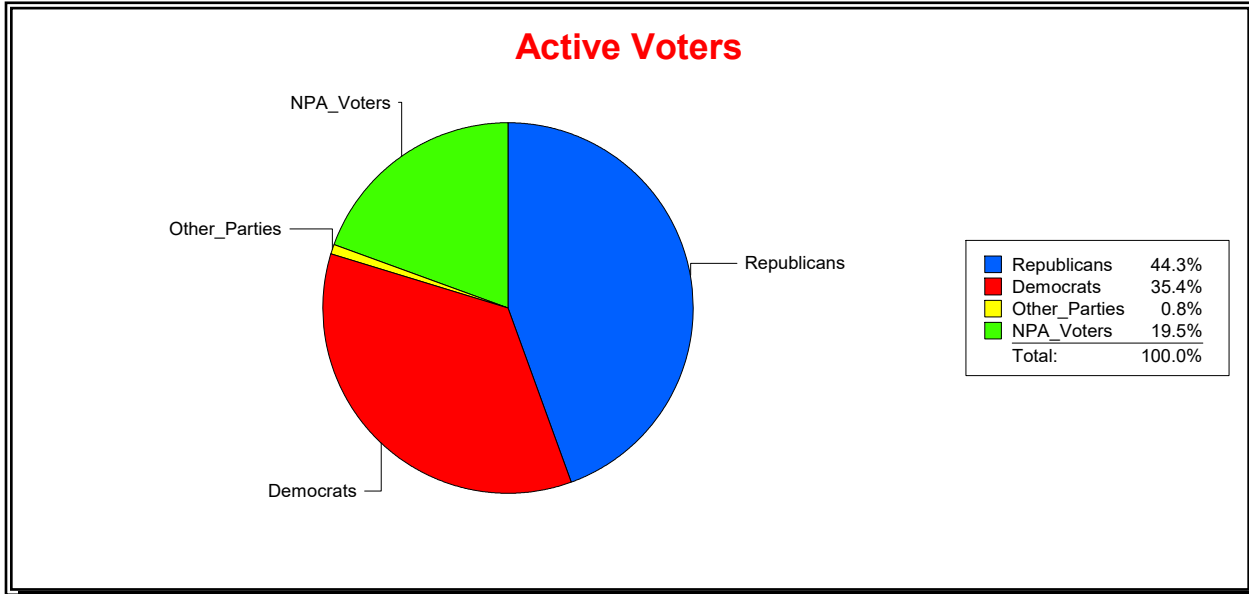

WESLEY WILCOX

Supervisor of Elections

MARION COUNTY, FL

Date 3/4/2019

Time 02:34 PM

Graphs of District Registration

Active Registered Voters

Inactive Voters

<u>District</u>	<u>Total</u>	<u>Dems</u>	<u>Reps</u>	<u>NonP</u>	<u>Other</u>	<u>Total</u>	<u>Dems</u>	<u>Reps</u>	<u>NonP</u>	<u>Other</u>
Ocala City District 4	9,887	3,499	4,381	1,929	78	364	146	112	102	4