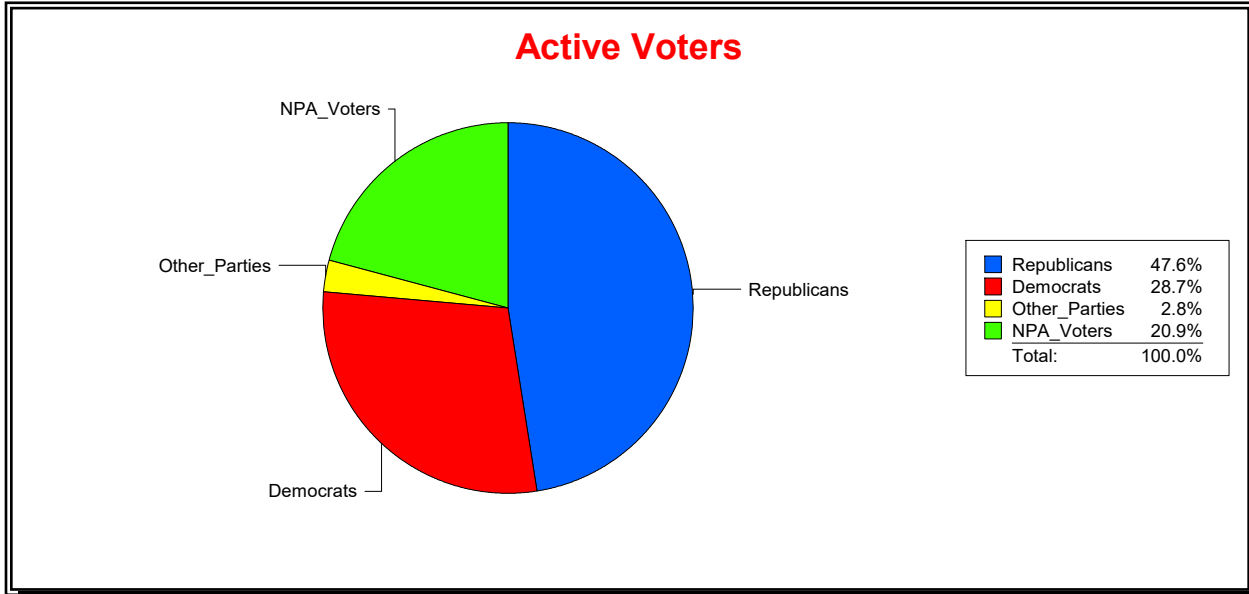

WESLEY WILCOX

Supervisor of Elections

MARION COUNTY, FL

Date 3/4/2019

Time 02:34 PM

Graphs of District Registration

Active Registered Voters

Inactive Voters