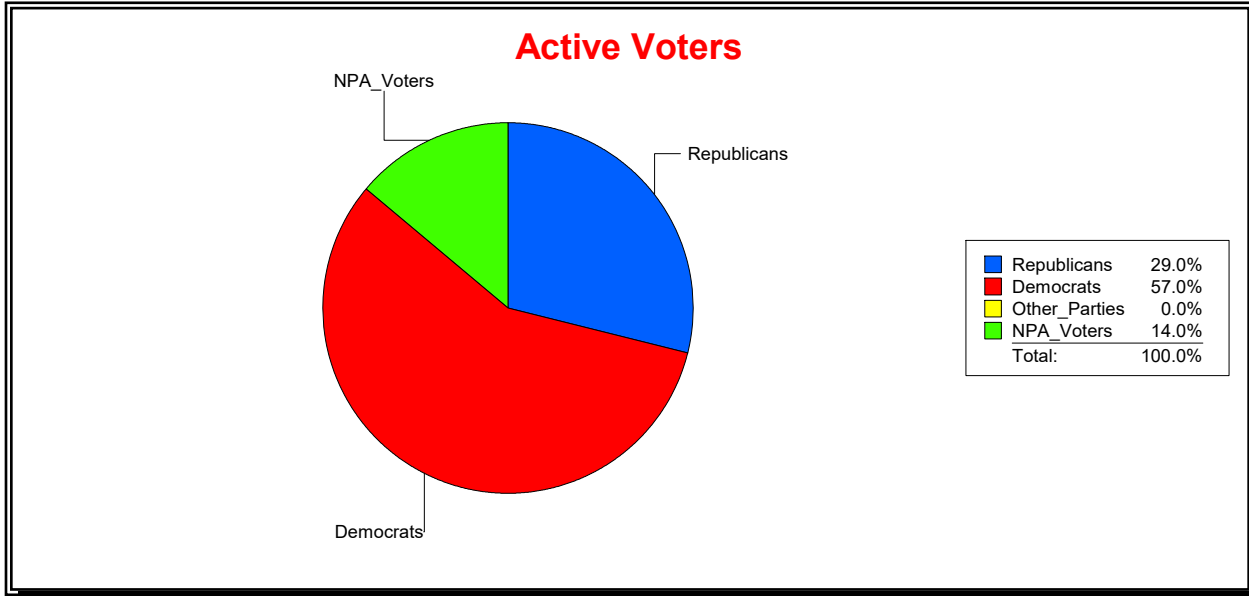

WESLEY WILCOX

Supervisor of Elections

MARION COUNTY, FL

Date 3/4/2019

Time 02:34 PM

Graphs of District Registration

Active Registered Voters

Inactive Voters

<u>District</u>	<u>Total</u>	<u>Dems</u>	<u>Reps</u>	<u>NonP</u>	<u>Other</u>	<u>Total</u>	<u>Dems</u>	<u>Reps</u>	<u>NonP</u>	<u>Other</u>
Reddick	328	187	95	46	0	16	7	7	2	0