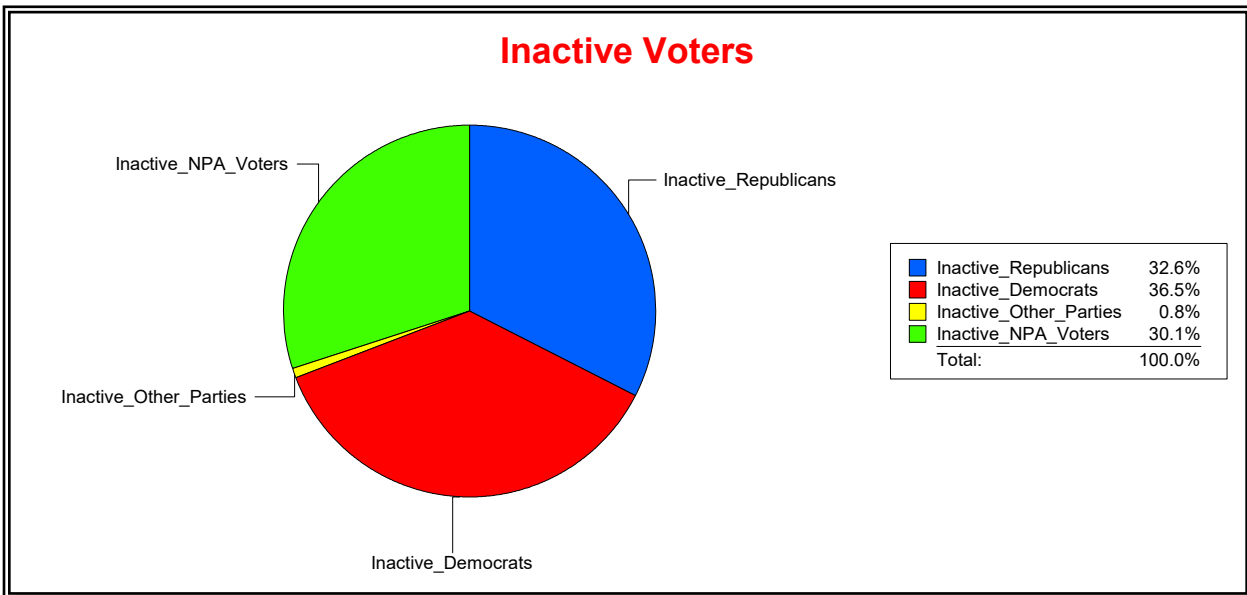

WESLEY WILCOX

Supervisor of Elections

MARION COUNTY, FL

Date 3/4/2019

Time 02:34 PM

Graphs of District Registration

Active Registered Voters

Inactive Voters

<u>District</u>	<u>Total</u>	<u>Dems</u>	<u>Reps</u>	<u>NonP</u>	<u>Other</u>	<u>Total</u>	<u>Dems</u>	<u>Reps</u>	<u>NonP</u>	<u>Other</u>
Congressional District 03	92,756	31,099	41,715	19,240	702	3,342	1,220	1,089	1,007	26