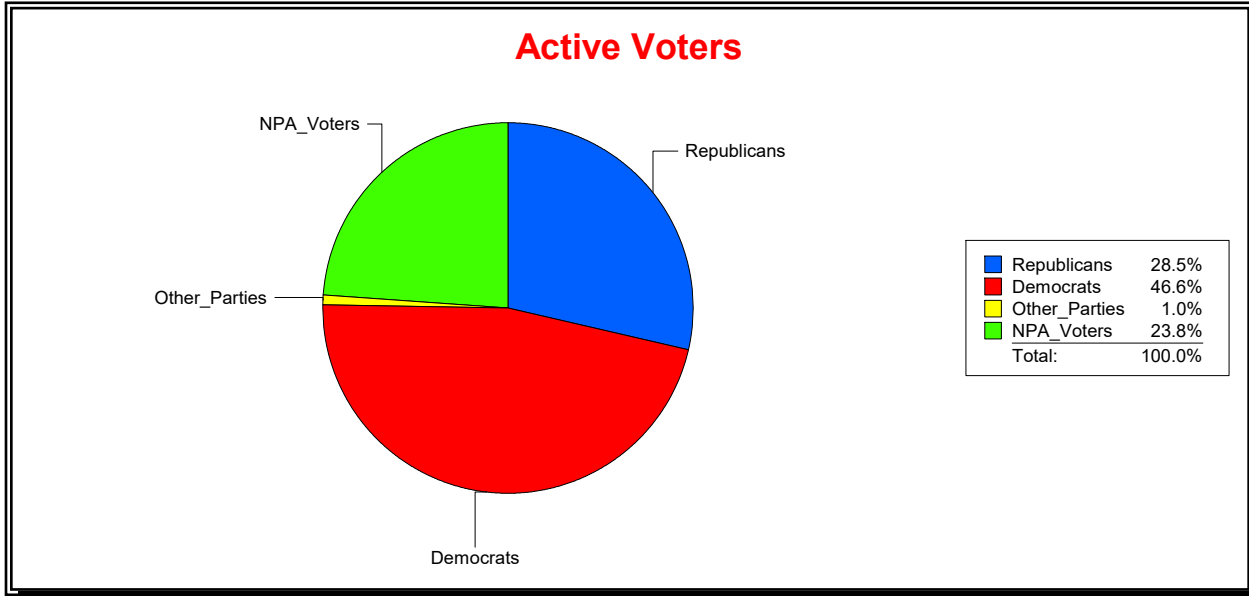

WESLEY WILCOX

Supervisor of Elections

MARION COUNTY, FL

Date 3/4/2019

Time 02:34 PM

Graphs of District Registration

Active Registered Voters

Inactive Voters

District	Total	Dems	Reps	NonP	Other	Total	Dems	Reps	NonP	Other
Silver Springs Shores Tax	5,384	2,511	1,536	1,284	53	198	94	45	57	2