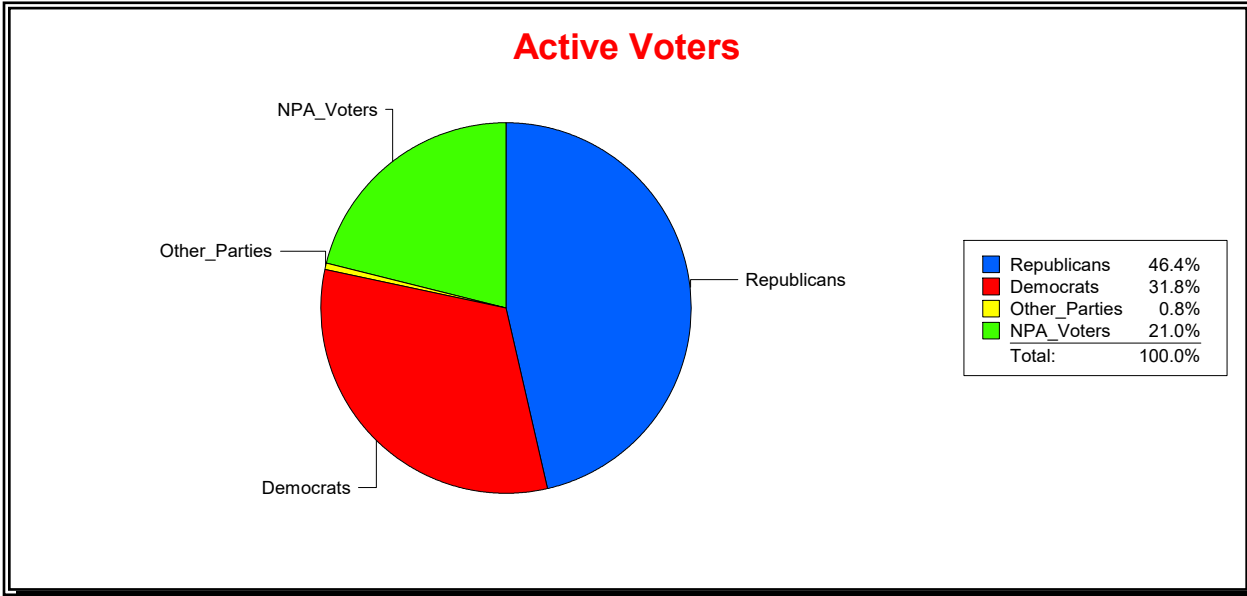

WESLEY WILCOX

Supervisor of Elections

MARION COUNTY, FL

Date 3/4/2019

Time 02:34 PM

Graphs of District Registration

Active Registered Voters

Inactive Voters

<u>District</u>	<u>Total</u>	<u>Dems</u>	<u>Reps</u>	<u>NonP</u>	<u>Other</u>	<u>Total</u>	<u>Dems</u>	<u>Reps</u>	<u>NonP</u>	<u>Other</u>
School Board Dist 5	45,004	14,332	20,888	9,446	338	1,355	480	454	412	9