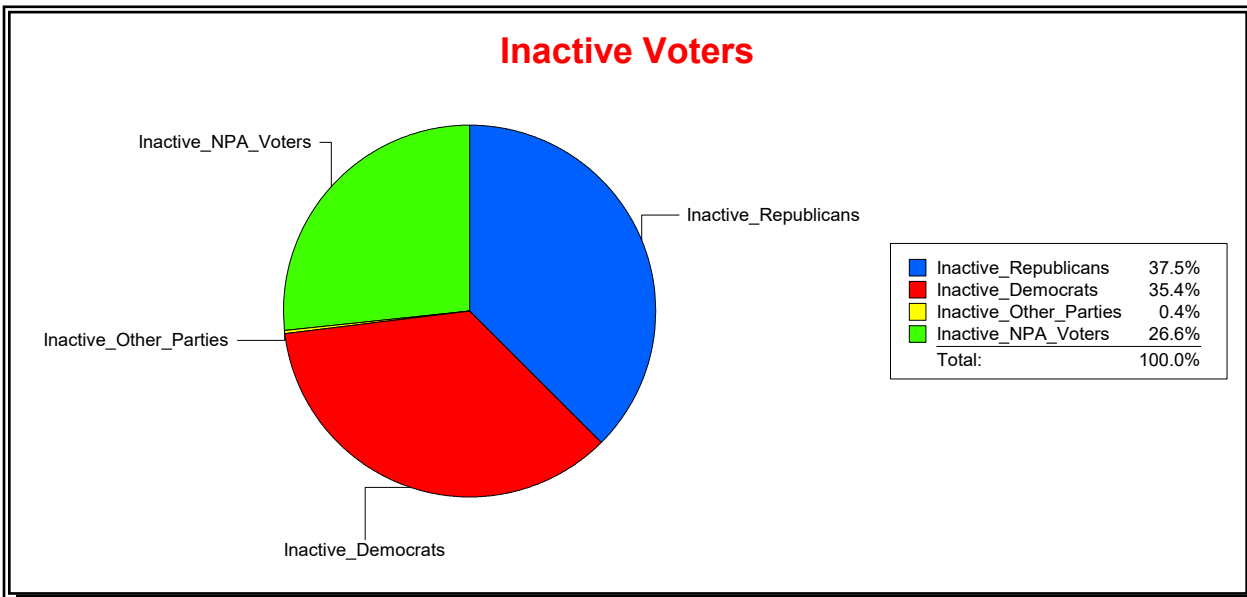

WESLEY WILCOX

Supervisor of Elections

MARION COUNTY, FL

Date 3/4/2019

Time 02:34 PM

Graphs of District Registration

Active Registered Voters

Inactive Voters

<u>District</u>	<u>Total</u>	<u>Dems</u>	<u>Reps</u>	<u>NonP</u>	<u>Other</u>	<u>Total</u>	<u>Dems</u>	<u>Reps</u>	<u>NonP</u>	<u>Other</u>
SR 200 Corridor	33,505	10,289	15,652	7,294	270	706	250	265	188	3