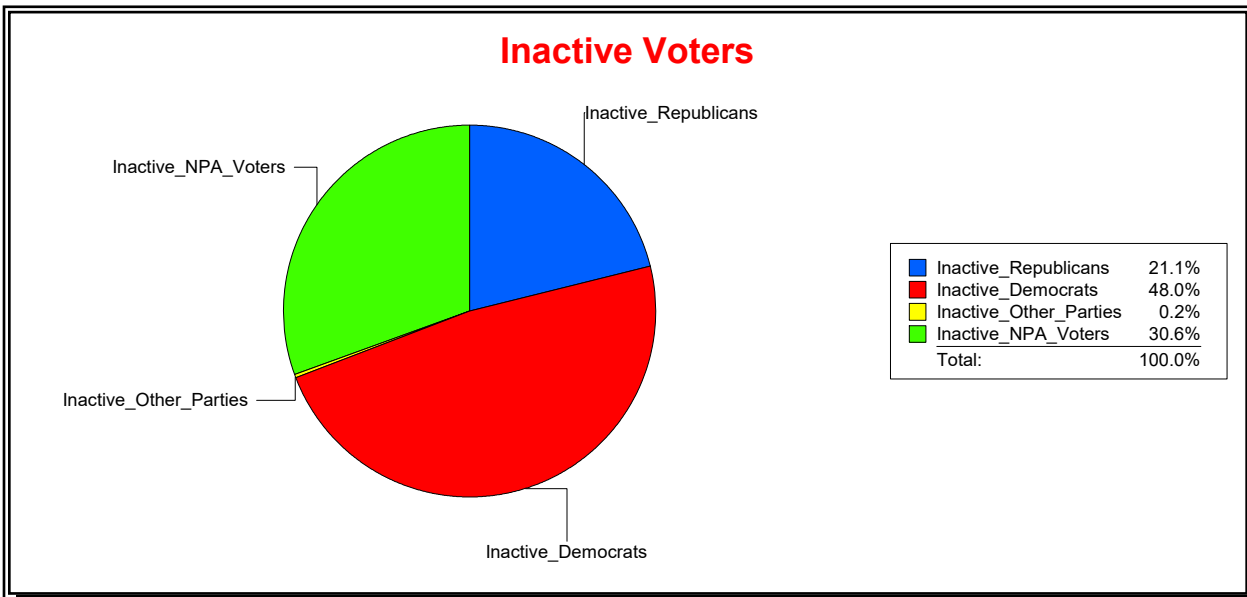

WESLEY WILCOX

Supervisor of Elections

MARION COUNTY, FL

Date 3/4/2019

Time 02:34 PM

Graphs of District Registration

Active Registered Voters

Inactive Voters

<u>District</u>	<u>Total</u>	<u>Dems</u>	<u>Reps</u>	<u>NonP</u>	<u>Other</u>	<u>Total</u>	<u>Dems</u>	<u>Reps</u>	<u>NonP</u>	<u>Other</u>
Marion Oaks	12,326	6,198	3,013	3,053	62	431	207	91	132	1