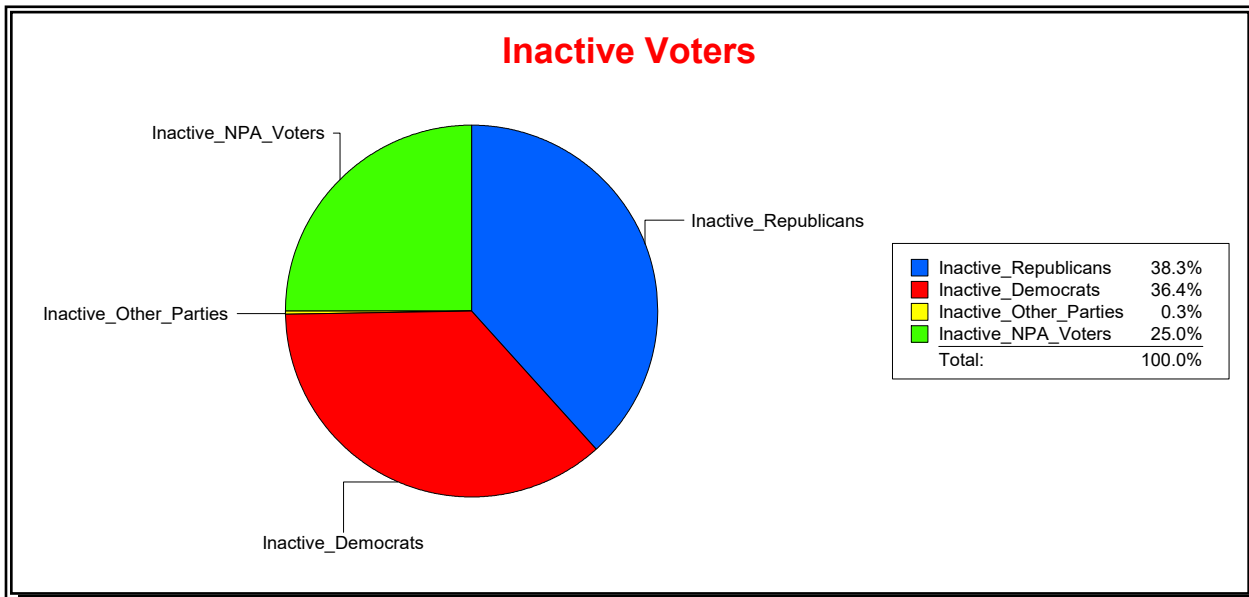

WESLEY WILCOX

Supervisor of Elections

MARION COUNTY, FL

Date 3/4/2019

Time 02:34 PM

Graphs of District Registration

Active Registered Voters

Inactive Voters

<u>District</u>	<u>Total</u>	<u>Dems</u>	<u>Reps</u>	<u>NonP</u>	<u>Other</u>	<u>Total</u>	<u>Dems</u>	<u>Reps</u>	<u>NonP</u>	<u>Other</u>
Old Congressional District 5	12,867	3,857	6,084	2,838	88	332	121	127	83	1