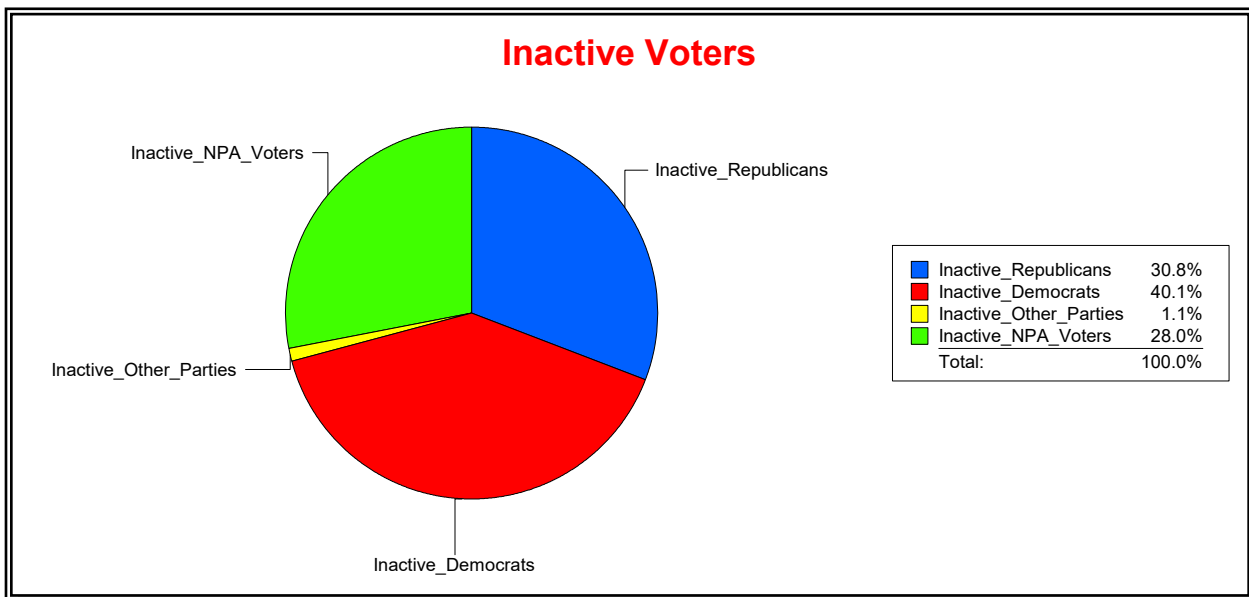

WESLEY WILCOX

Supervisor of Elections

MARION COUNTY, FL

Date 3/4/2019

Time 02:34 PM

Graphs of District Registration

Active Registered Voters

Inactive Voters

<u>District</u>	<u>Total</u>	<u>Dems</u>	<u>Reps</u>	<u>NonP</u>	<u>Other</u>	<u>Total</u>	<u>Dems</u>	<u>Reps</u>	<u>NonP</u>	<u>Other</u>
Ocala City District 4	9,887	3,499	4,381	1,929	78	364	146	112	102	4