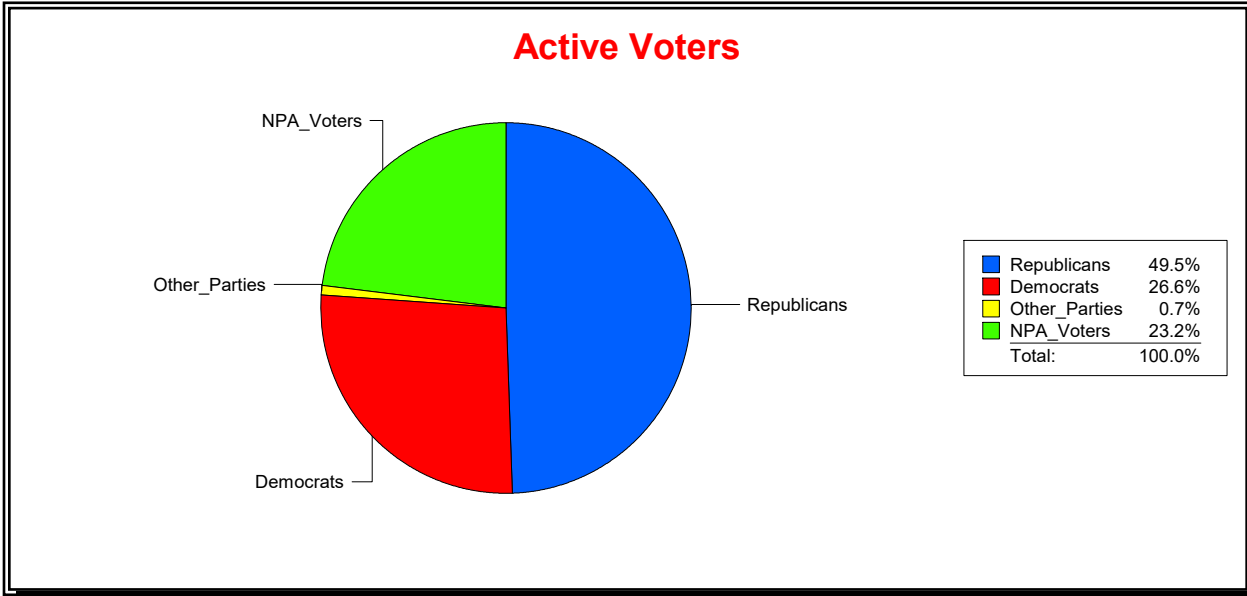

WESLEY WILCOX

Supervisor of Elections

MARION COUNTY, FL

Date 3/4/2019

Time 02:34 PM

Graphs of District Registration

Active Registered Voters

Inactive Voters

<u>District</u>	<u>Total</u>	<u>Dems</u>	<u>Reps</u>	<u>NonP</u>	<u>Other</u>	<u>Total</u>	<u>Dems</u>	<u>Reps</u>	<u>NonP</u>	<u>Other</u>
School Board Dist 2	49,247	13,109	24,397	11,420	321	1,332	422	473	429	8