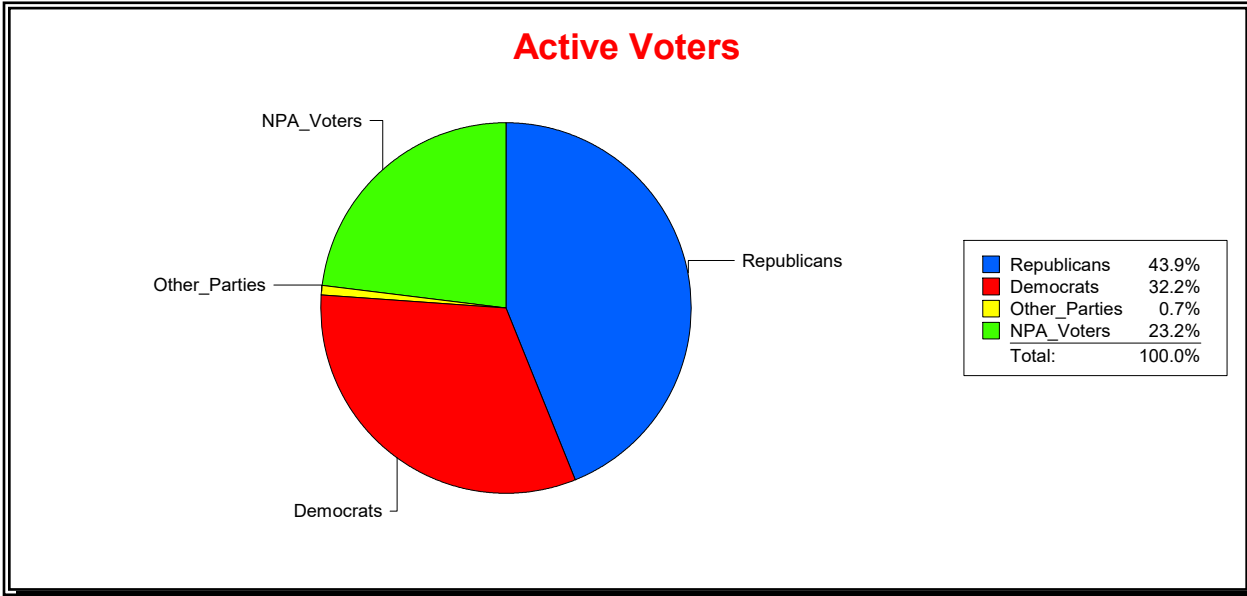

WESLEY WILCOX

Supervisor of Elections

MARION COUNTY, FL

Date 3/4/2019

Time 02:34 PM

Graphs of District Registration

Active Registered Voters

Inactive Voters

<u>District</u>	<u>Total</u>	<u>Dems</u>	<u>Reps</u>	<u>NonP</u>	<u>Other</u>	<u>Total</u>	<u>Dems</u>	<u>Reps</u>	<u>NonP</u>	<u>Other</u>
Senate District 12	132,530	42,615	58,237	30,730	948	3,547	1,282	1,121	1,126	18