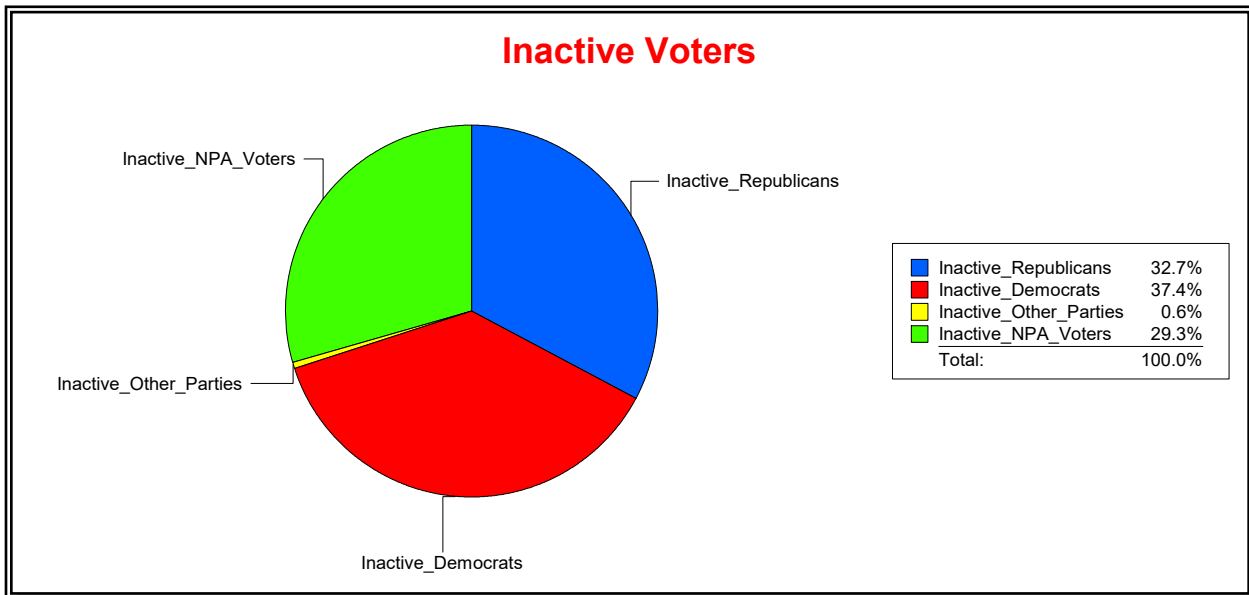

WESLEY WILCOX

Supervisor of Elections

MARION COUNTY, FL

Date 3/4/2019

Time 02:34 PM

Graphs of District Registration

Active Registered Voters

Inactive Voters

District	Total	Dems	Reps	NonP	Other	Total	Dems	Reps	NonP	Other
House District 22	92,728	30,679	40,225	21,139	685	2,679	1,001	877	786	15