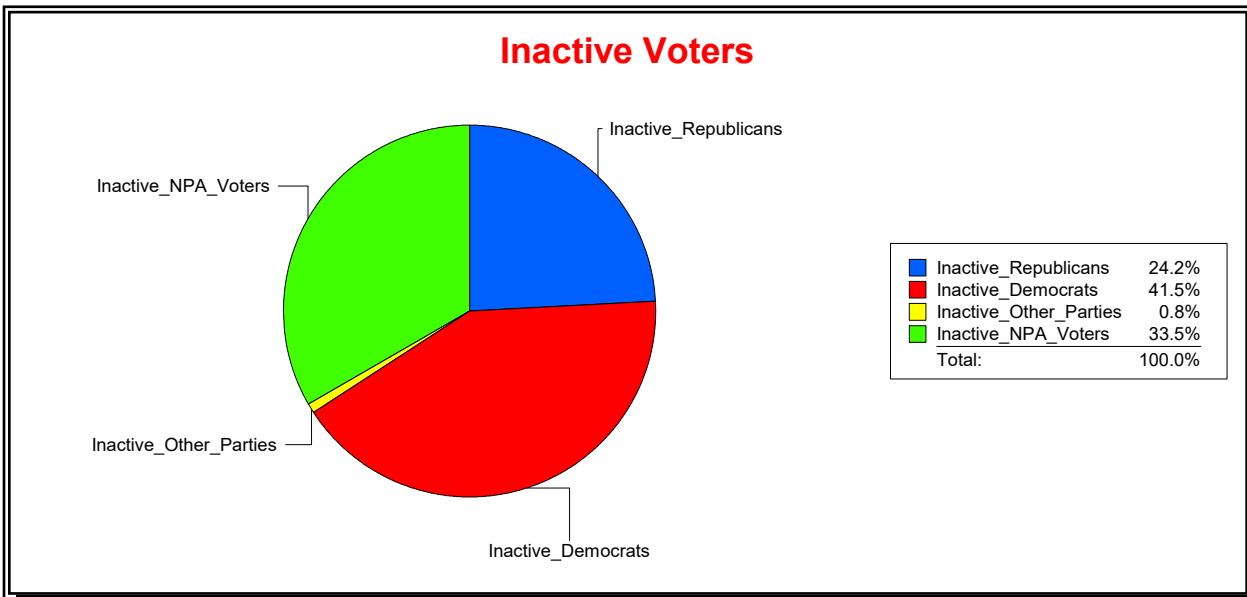

WESLEY WILCOX

Supervisor of Elections

MARION COUNTY, FL

Date 3/4/2019

Time 02:34 PM

Graphs of District Registration

Active Registered Voters

Inactive Voters