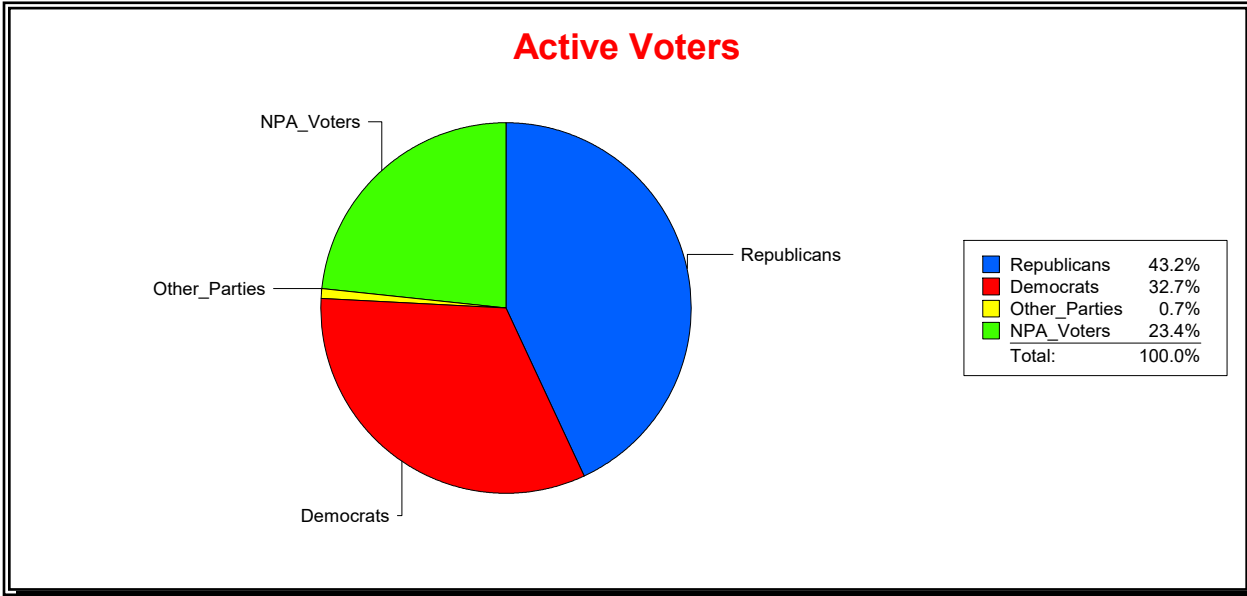

WESLEY WILCOX

Supervisor of Elections

MARION COUNTY, FL

Date 3/4/2019

Time 02:34 PM

Graphs of District Registration

Active Registered Voters

Inactive Voters

District	Total	Dems	Reps	NonP	Other	Total	Dems	Reps	NonP	Other
Congressional District 11	114,436	37,435	49,405	26,809	787	3,230	1,183	968	1,062	17

WESLEY WILCOX

Supervisor of Elections

MARION COUNTY, FL

Date 3/4/2019