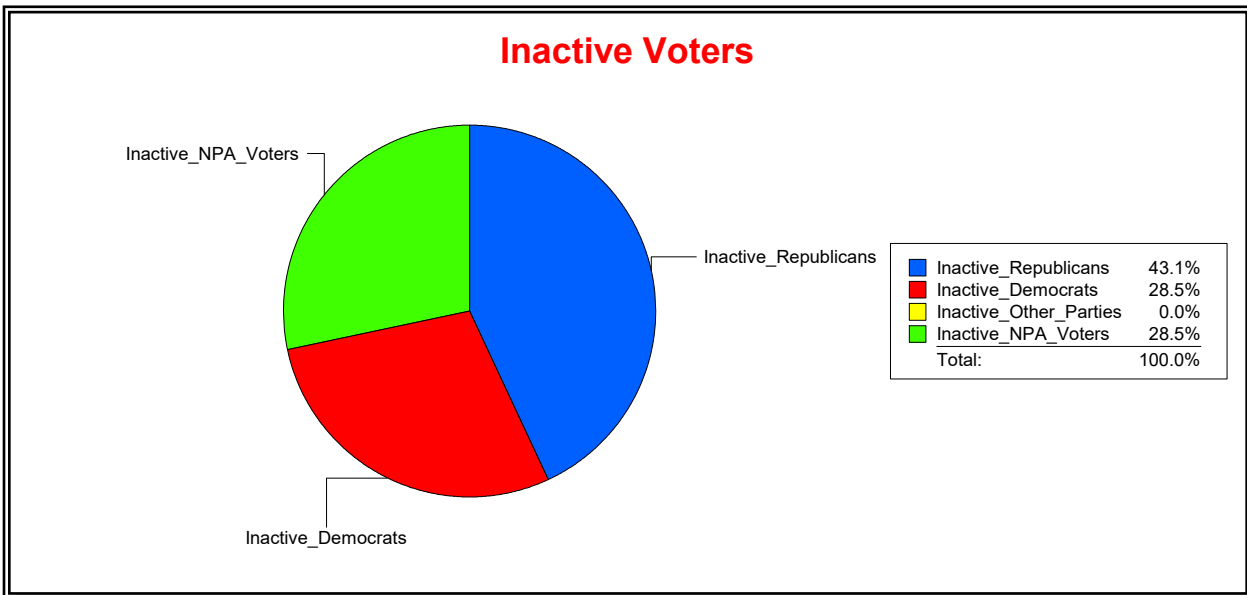

WESLEY WILCOX

Supervisor of Elections

MARION COUNTY, FL

Date 3/4/2019

Time 02:34 PM

Graphs of District Registration

Active Registered Voters

Inactive Voters