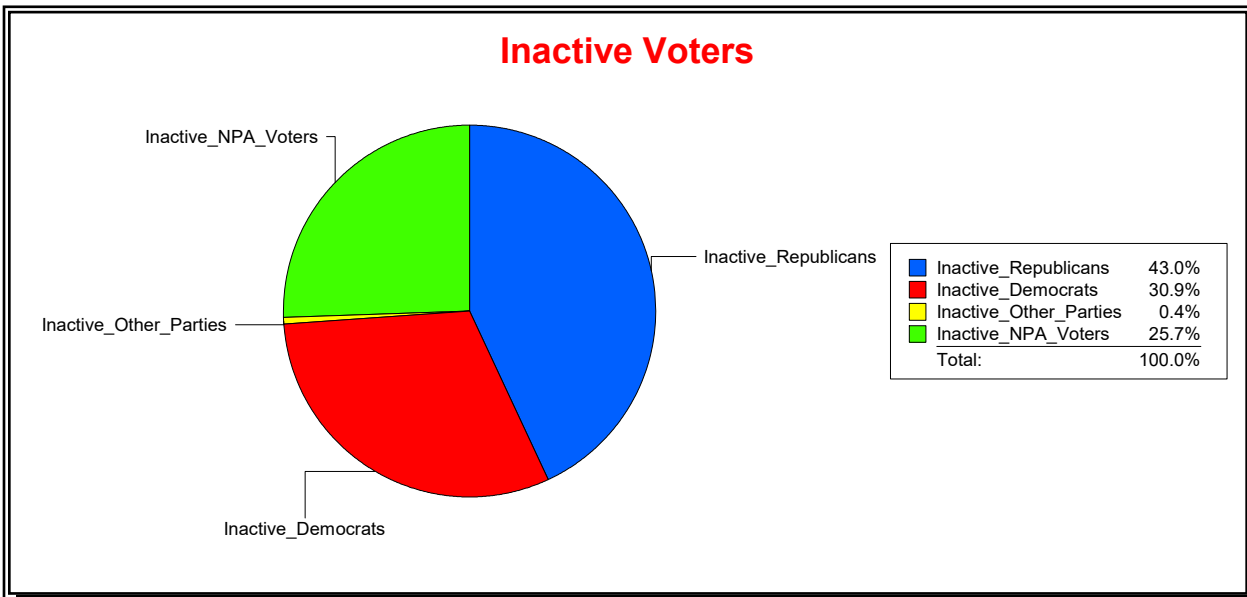

WESLEY WILCOX

Supervisor of Elections

MARION COUNTY, FL

Date 3/4/2019

Time 02:34 PM

Graphs of District Registration

Active Registered Voters

Inactive Voters

<u>District</u>	<u>Total</u>	<u>Dems</u>	<u>Reps</u>	<u>NonP</u>	<u>Other</u>	<u>Total</u>	<u>Dems</u>	<u>Reps</u>	<u>NonP</u>	<u>Other</u>
The Villages	13,259	3,231	7,232	2,736	60	265	82	114	68	1