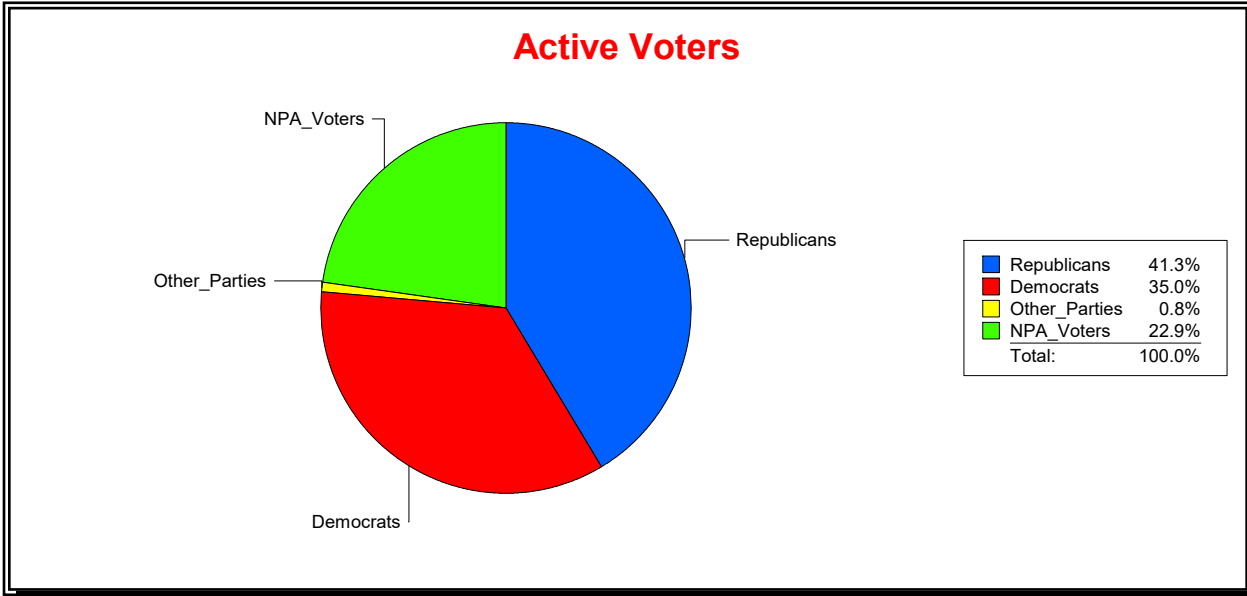

WESLEY WILCOX

Supervisor of Elections

MARION COUNTY, FL

Date 3/4/2019

Time 02:34 PM

Graphs of District Registration

Active Registered Voters

Inactive Voters

<u>District</u>	<u>Total</u>	<u>Dems</u>	<u>Reps</u>	<u>NonP</u>	<u>Other</u>	<u>Total</u>	<u>Dems</u>	<u>Reps</u>	<u>NonP</u>	<u>Other</u>
School Board Dist 1	52,509	18,388	21,673	12,008	440	1,811	673	550	574	14