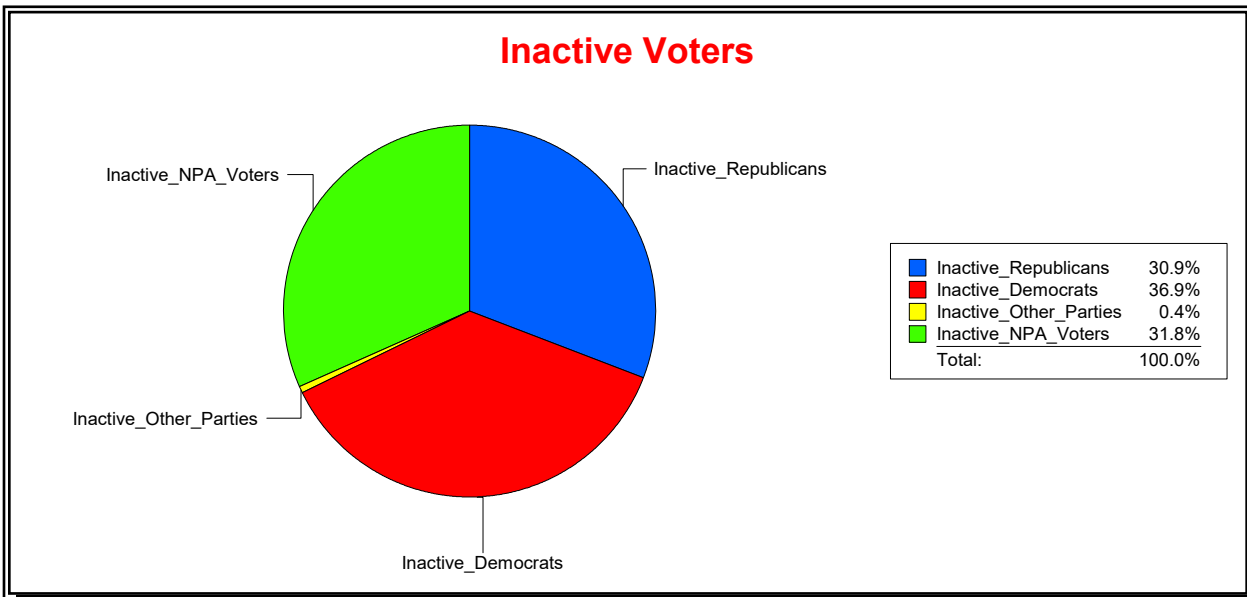

WESLEY WILCOX

Supervisor of Elections

MARION COUNTY, FL

Date 3/4/2019

Time 02:34 PM

Graphs of District Registration

Active Registered Voters

Inactive Voters

District	Total	Dems	Reps	NonP	Other	Total	Dems	Reps	NonP	Other
Marion County	245,385	79,981	109,232	54,385	1,787	7,423	2,709	2,371	2,298	45

WESLEY WILCOX

Supervisor of Elections

MARION COUNTY, FL

Date 3/4/2019