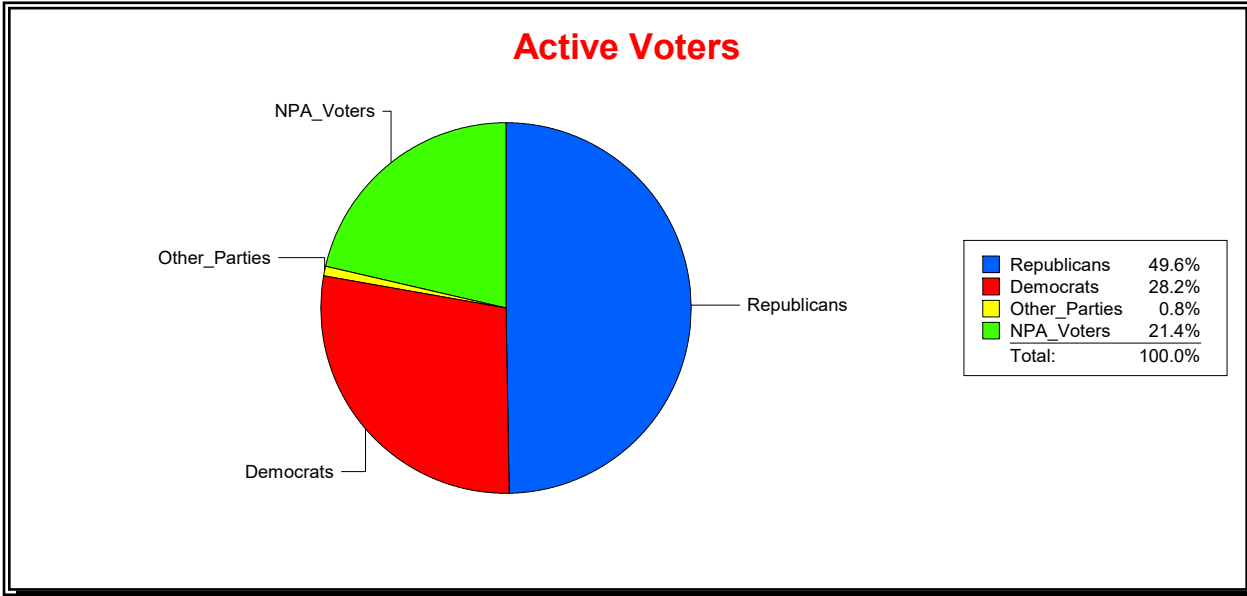

WESLEY WILCOX

Supervisor of Elections

MARION COUNTY, FL

Date 3/4/2019

Time 02:34 PM

Graphs of District Registration

Active Registered Voters

Inactive Voters