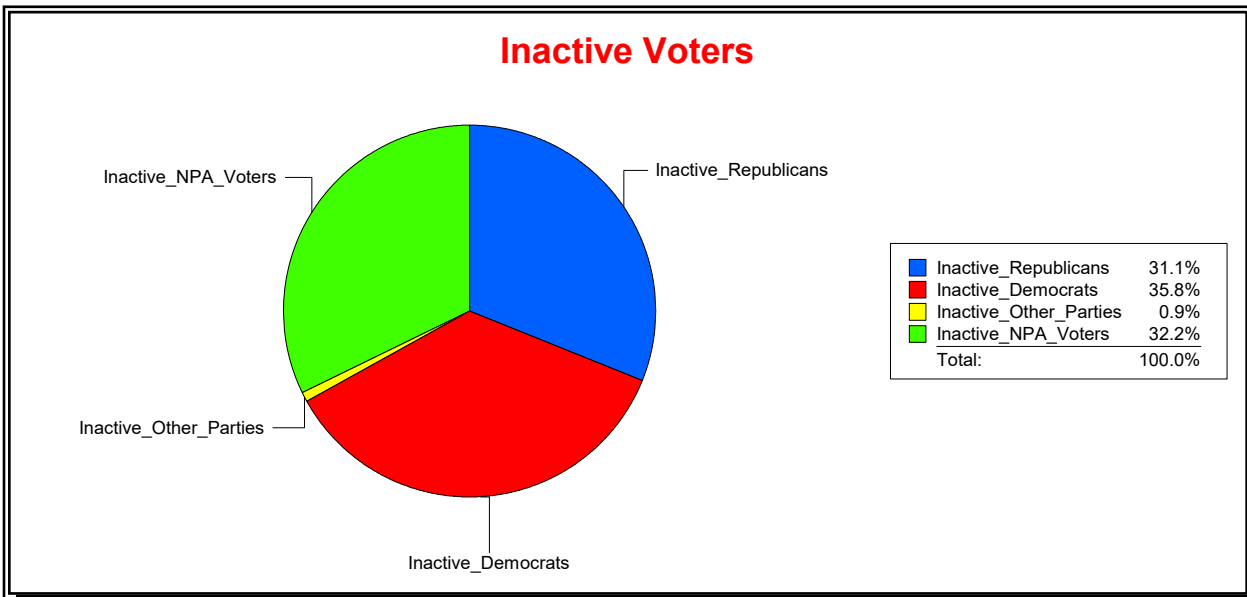

WESLEY WILCOX

Supervisor of Elections

MARION COUNTY, FL

Date 3/4/2019

Time 02:34 PM

Graphs of District Registration

Active Registered Voters

Inactive Voters

<u>District</u>	<u>Total</u>	<u>Dems</u>	<u>Reps</u>	<u>NonP</u>	<u>Other</u>	<u>Total</u>	<u>Dems</u>	<u>Reps</u>	<u>NonP</u>	<u>Other</u>
Old Congressional District 8	60,083	19,721	26,439	13,472	451	1,976	707	615	636	18