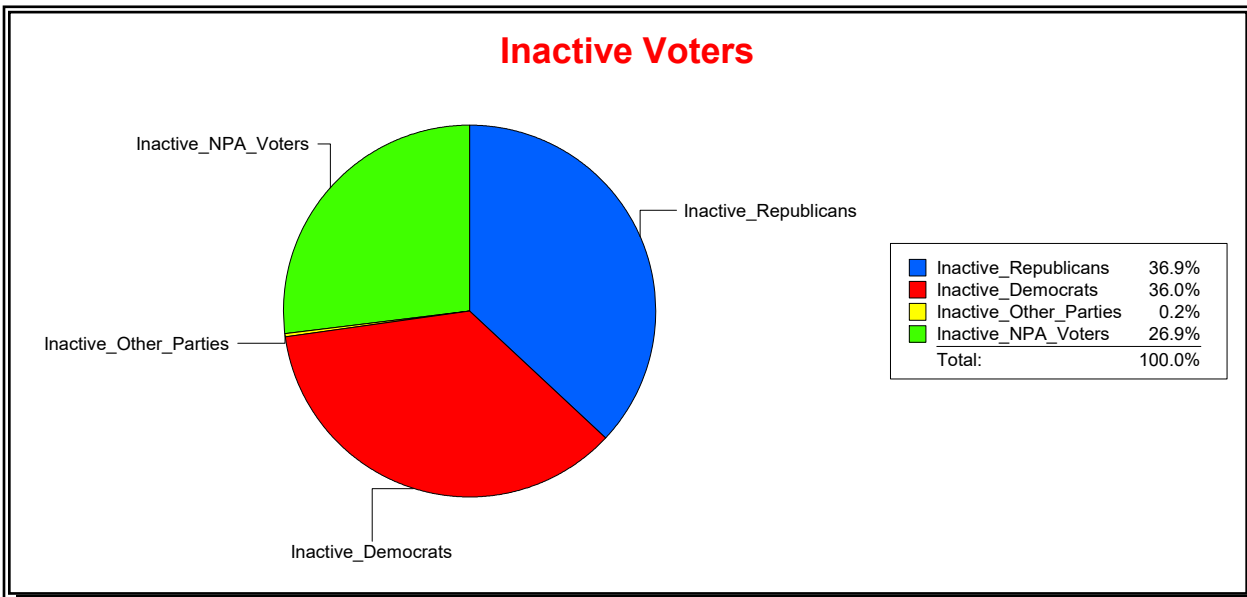

Supervisor of Elections

MARION COUNTY, FL

Date 3/4/2019

Time 02:34 PM

Graphs of District Registration

Active Registered Voters

Inactive Voters

District	Total	Dems	Reps	NonP	Other	Total	Dems	Reps	NonP	Other
Congressional District 02	38,193	11,447	18,112	8,336	298	851	306	314	229	2

WESLEY WILCOX

Supervisor of Elections

MARION COUNTY, FL

Date 3/4/2019

Time 02:34 PM

Graphs of District Registration

Active Registered Voters

Inactive Voters