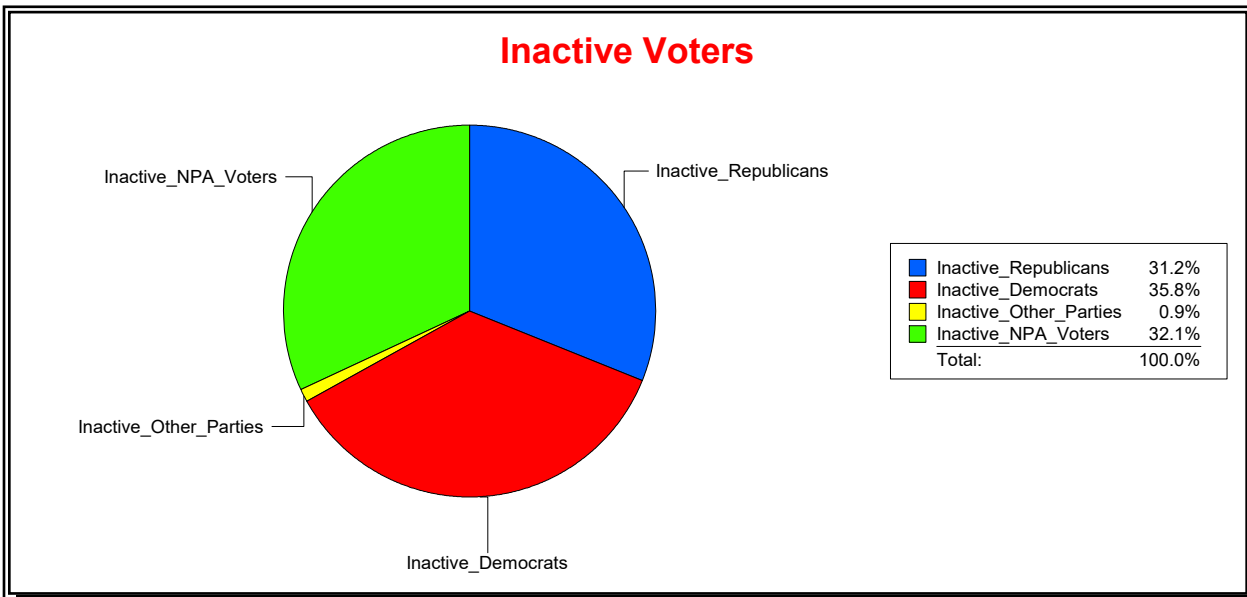

WESLEY WILCOX

Supervisor of Elections

MARION COUNTY, FL

Date 5/9/2019

Time 09:04 AM

Graphs of District Registration

Active Registered Voters

Inactive Voters

<u>District</u>	<u>Total</u>	<u>Dems</u>	<u>Reps</u>	<u>NonP</u>	<u>Other</u>	<u>Total</u>	<u>Dems</u>	<u>Reps</u>	<u>NonP</u>	<u>Other</u>
Old Congressional District 8	60,571	19,801	26,642	13,649	479	1,945	696	607	624	18