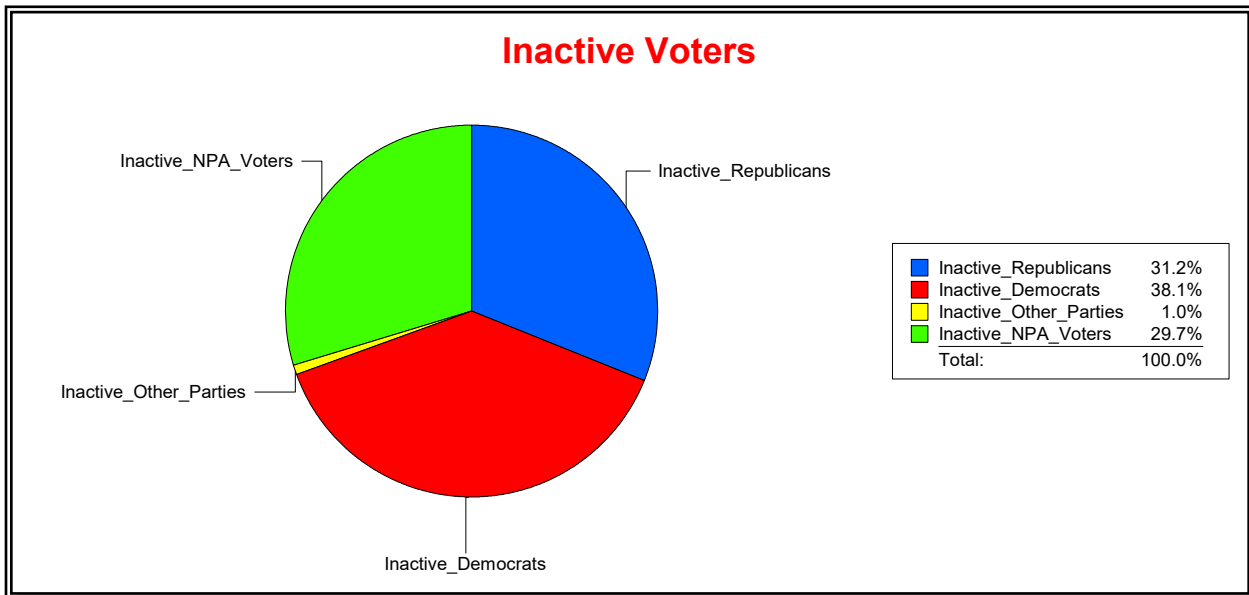

WESLEY WILCOX

Supervisor of Elections

MARION COUNTY, FL

Date 5/9/2019

Time 09:04 AM

Graphs of District Registration

Active Registered Voters

Inactive Voters

District	Total	Dems	Reps	NonP	Other	Total	Dems	Reps	NonP	Other
County Commission 4	44,159	15,430	19,030	9,368	331	1,633	622	510	485	16

WESLEY WILCOX

Supervisor of Elections

MARION COUNTY, FL

Date 5/9/2019