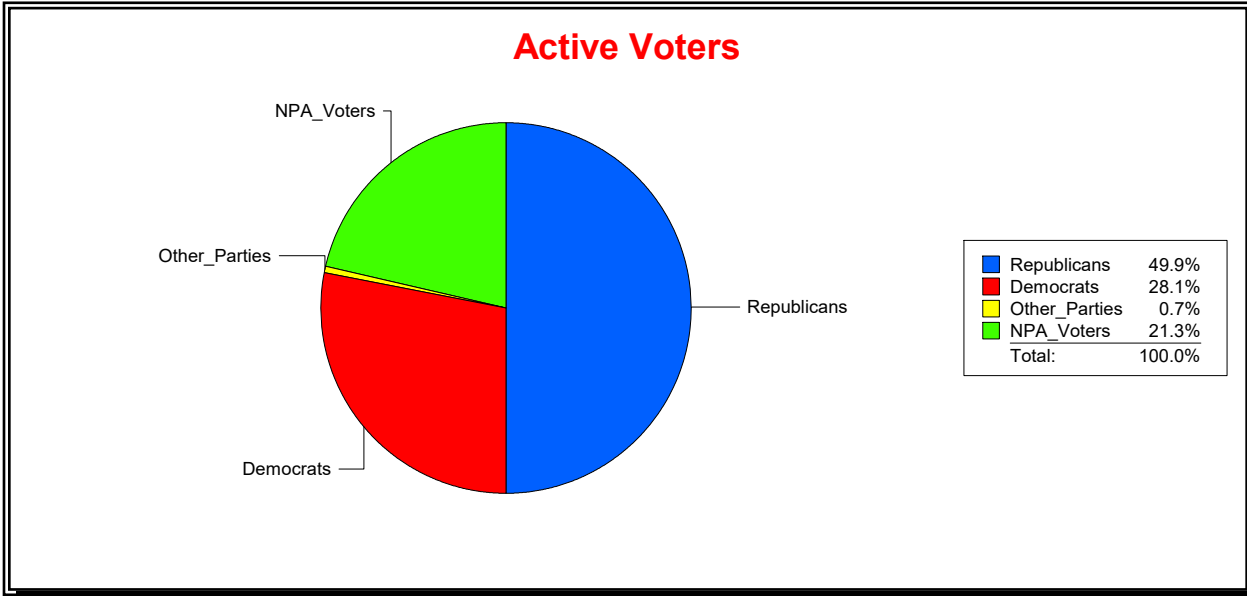

WESLEY WILCOX

Supervisor of Elections

MARION COUNTY, FL

Date 5/9/2019

Time 09:04 AM

Graphs of District Registration

Active Registered Voters

Inactive Voters

<u>District</u>	<u>Total</u>	<u>Dems</u>	<u>Reps</u>	<u>NonP</u>	<u>Other</u>	<u>Total</u>	<u>Dems</u>	<u>Reps</u>	<u>NonP</u>	<u>Other</u>
Candler Hills East	962	270	480	205	7	10	5	1	4	0