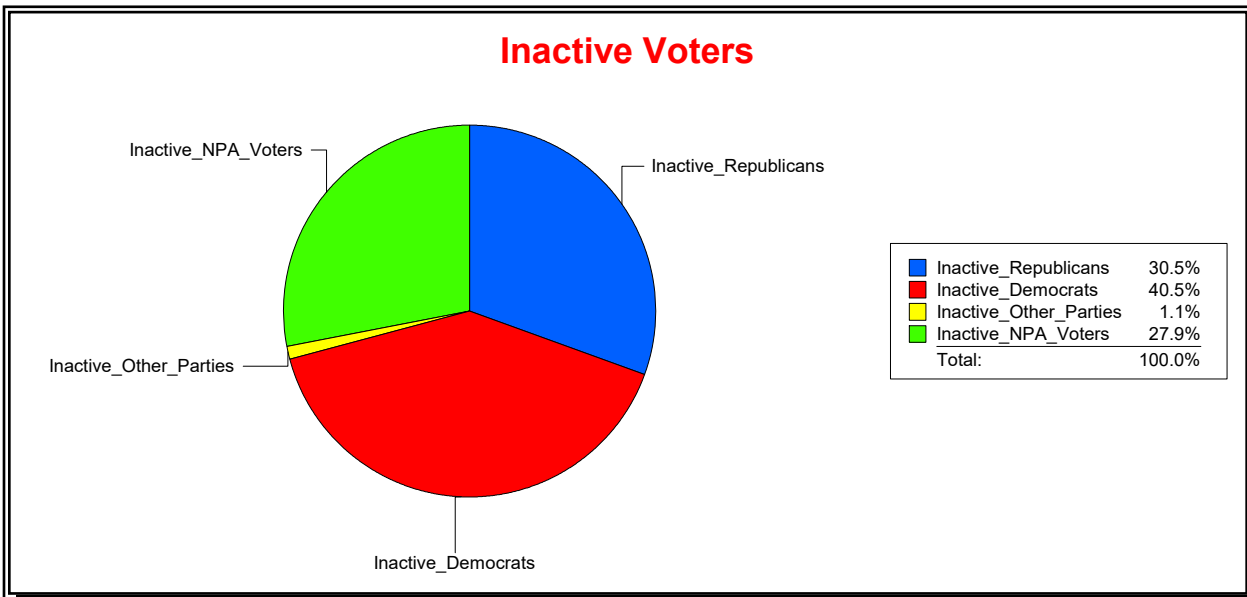

WESLEY WILCOX

Supervisor of Elections

MARION COUNTY, FL

Date 5/9/2019

Time 09:04 AM

Graphs of District Registration

Active Registered Voters

Inactive Voters

<u>District</u>	<u>Total</u>	<u>Dems</u>	<u>Reps</u>	<u>NonP</u>	<u>Other</u>	<u>Total</u>	<u>Dems</u>	<u>Reps</u>	<u>NonP</u>	<u>Other</u>
Ocala City District 4	9,961	3,534	4,396	1,950	81	351	142	107	98	4