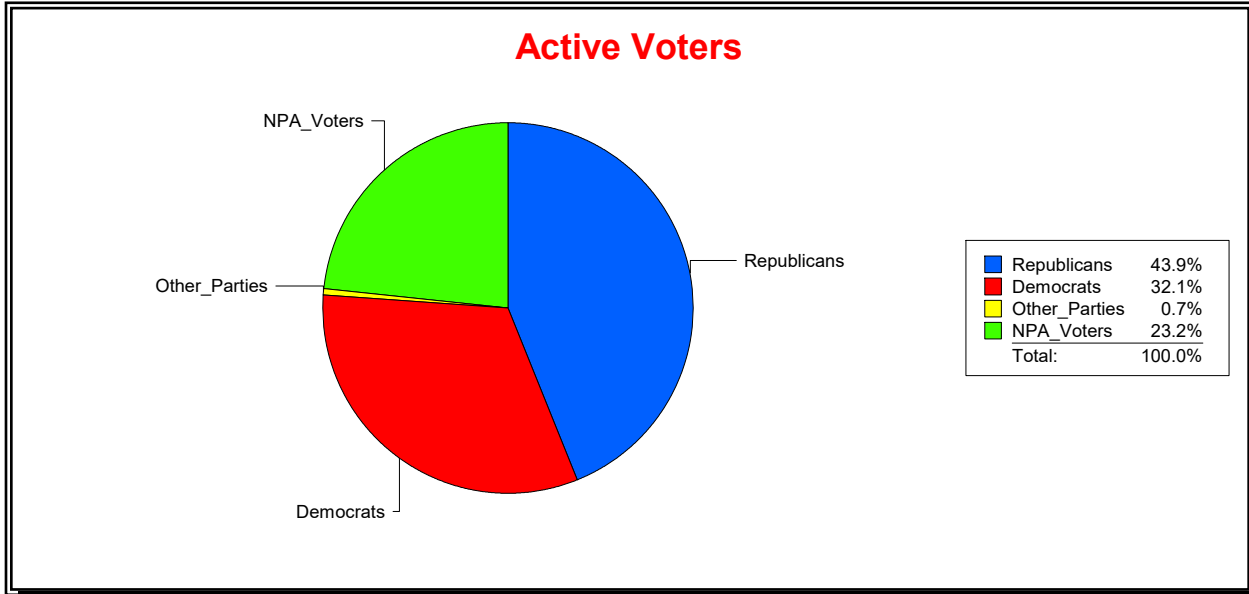

WESLEY WILCOX

Supervisor of Elections

MARION COUNTY, FL

Date 5/9/2019

Time 09:04 AM

Graphs of District Registration

Active Registered Voters

Inactive Voters

<u>District</u>	<u>Total</u>	<u>Dems</u>	<u>Reps</u>	<u>NonP</u>	<u>Other</u>	<u>Total</u>	<u>Dems</u>	<u>Reps</u>	<u>NonP</u>	<u>Other</u>
Senate District 12	133,161	42,730	58,493	30,953	985	3,511	1,268	1,114	1,111	18