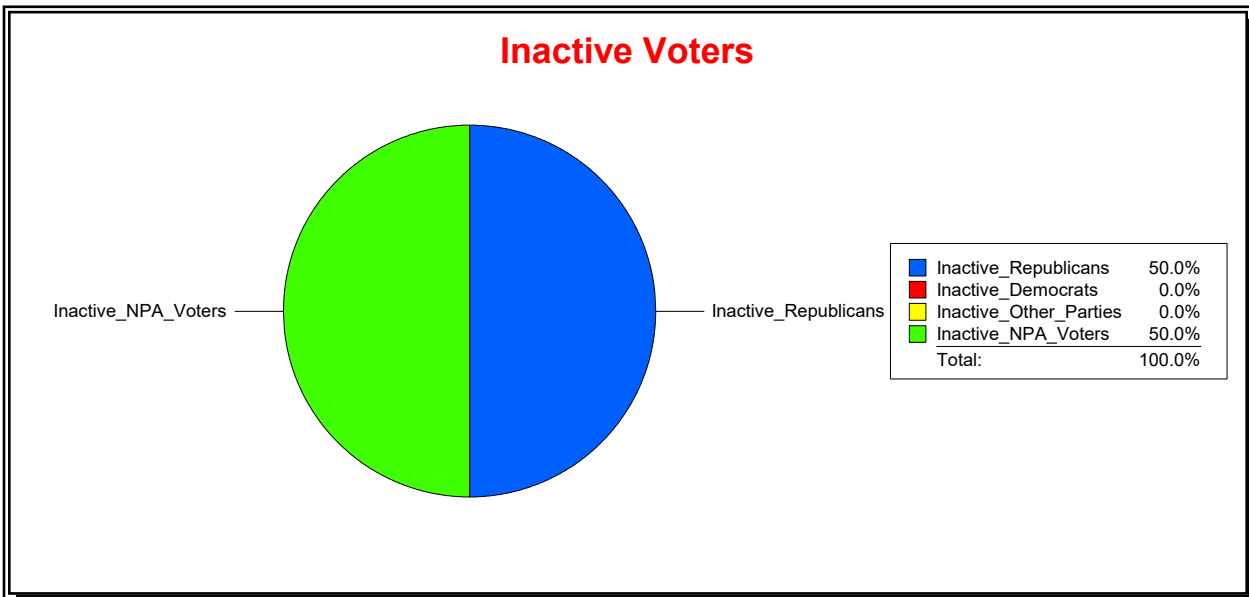

WESLEY WILCOX

Supervisor of Elections

MARION COUNTY, FL

Date 5/9/2019

Time 09:04 AM

Graphs of District Registration

Active Registered Voters

Inactive Voters

District	Total	Dems	Reps	NonP	Other	Total	Dems	Reps	NonP	Other
Indigo East	691	206	345	130	10	4	0	2	2	0