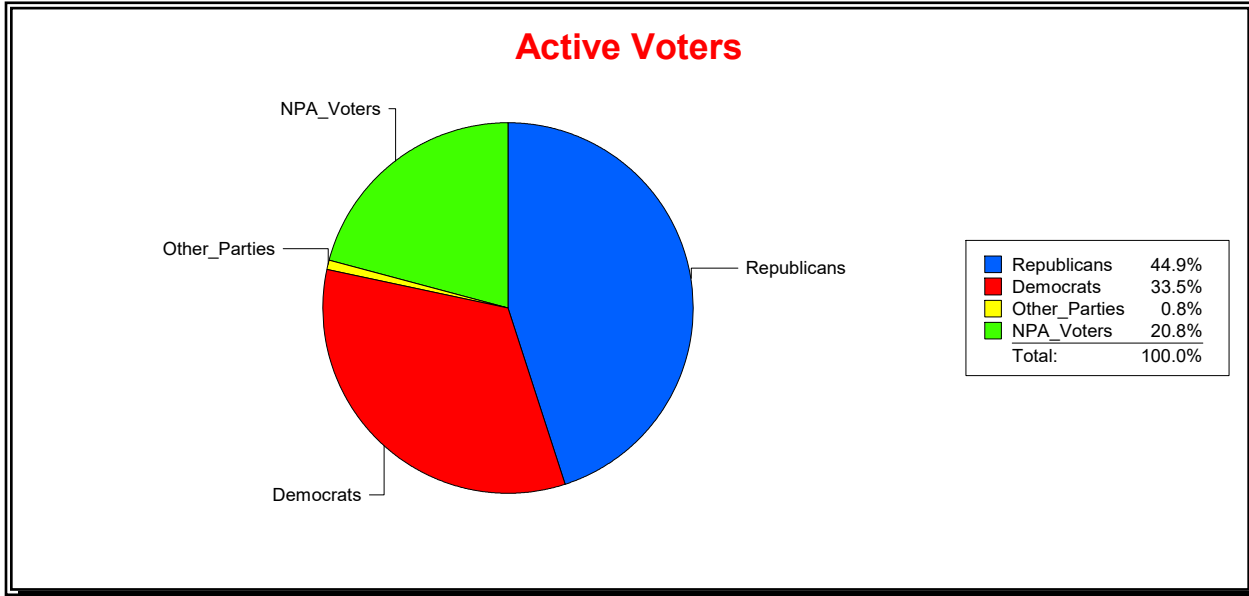

WESLEY WILCOX

Supervisor of Elections

MARION COUNTY, FL

Date 5/9/2019

Time 09:04 AM

Graphs of District Registration

Active Registered Voters

Inactive Voters

District	Total	Dems	Reps	NonP	Other	Total	Dems	Reps	NonP	Other
Congressional District 03	93,379	31,269	41,943	19,435	732	3,278	1,198	1,070	984	26