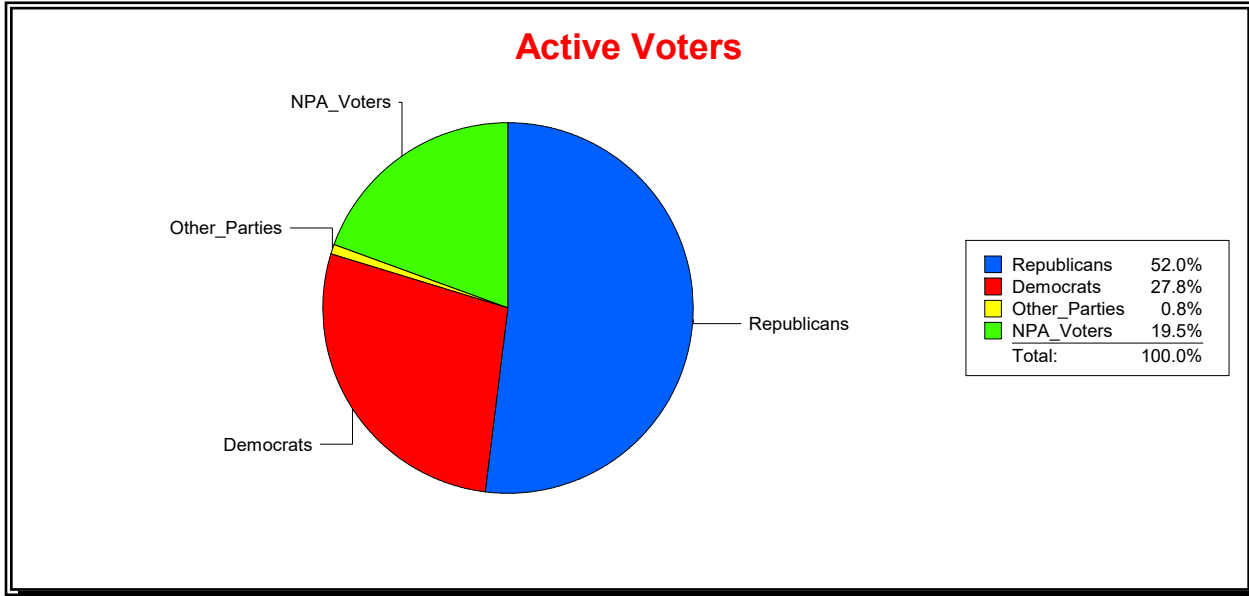

WESLEY WILCOX

Supervisor of Elections

MARION COUNTY, FL

Date 5/9/2019

Time 09:04 AM

Graphs of District Registration

Active Registered Voters

Inactive Voters

<u>District</u>	<u>Total</u>	<u>Dems</u>	<u>Reps</u>	<u>NonP</u>	<u>Other</u>	<u>Total</u>	<u>Dems</u>	<u>Reps</u>	<u>NonP</u>	<u>Other</u>
Ocala City District 5	11,159	3,103	5,800	2,171	85	370	113	137	113	7