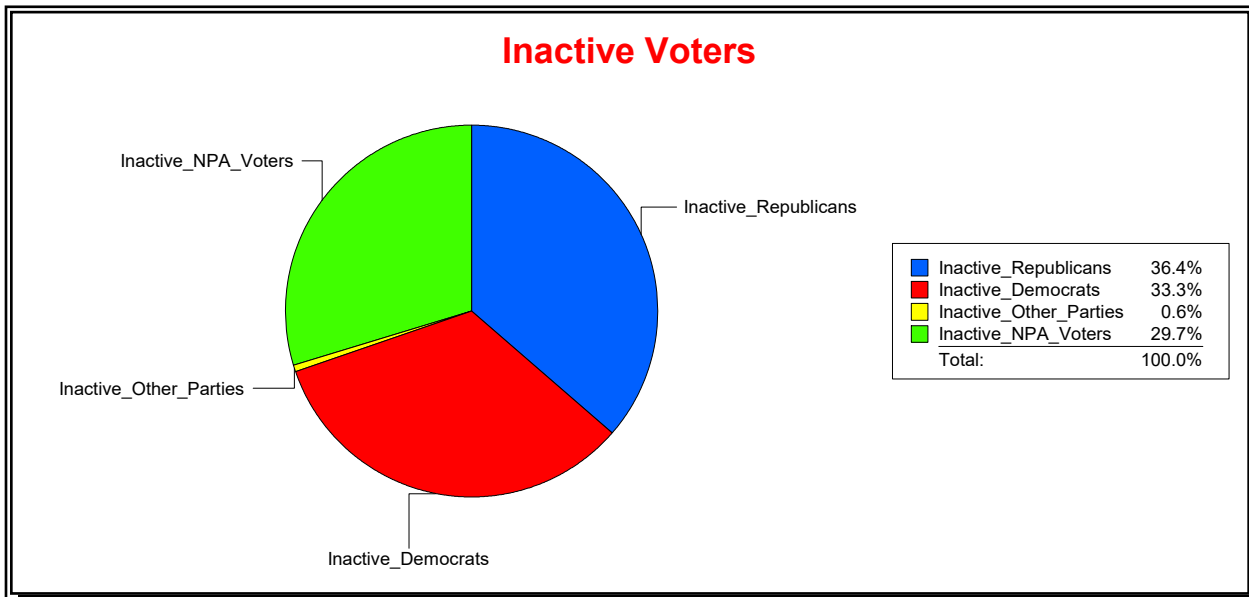

WESLEY WILCOX

Supervisor of Elections

MARION COUNTY, FL

Date 5/9/2019

Time 09:04 AM

Graphs of District Registration

Active Registered Voters

Inactive Voters

<u>District</u>	<u>Total</u>	<u>Dems</u>	<u>Reps</u>	<u>NonP</u>	<u>Other</u>	<u>Total</u>	<u>Dems</u>	<u>Reps</u>	<u>NonP</u>	<u>Other</u>
Ocala City District 3	9,388	3,189	3,766	2,337	96	516	172	188	153	3