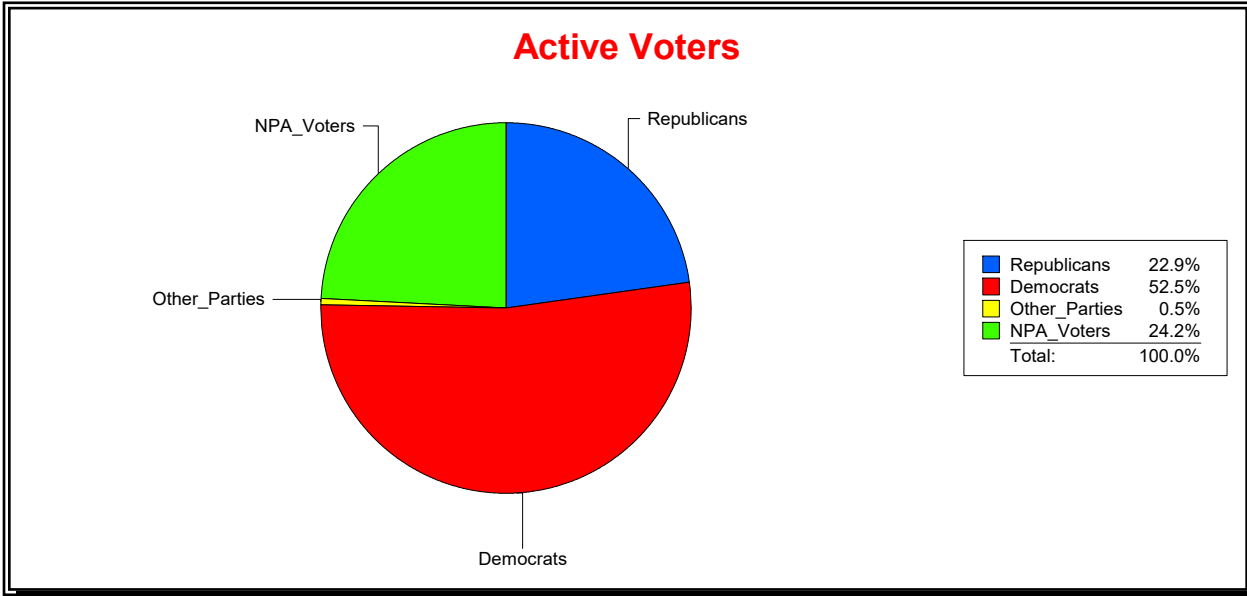

WESLEY WILCOX

Supervisor of Elections

MARION COUNTY, FL

Date 5/9/2019

Time 09:04 AM

Graphs of District Registration

Active Registered Voters

Inactive Voters

<u>District</u>	<u>Total</u>	<u>Dems</u>	<u>Reps</u>	<u>NonP</u>	<u>Other</u>	<u>Total</u>	<u>Dems</u>	<u>Reps</u>	<u>NonP</u>	<u>Other</u>
Marion Oaks	11,343	5,950	2,592	2,747	54	401	196	84	120	1