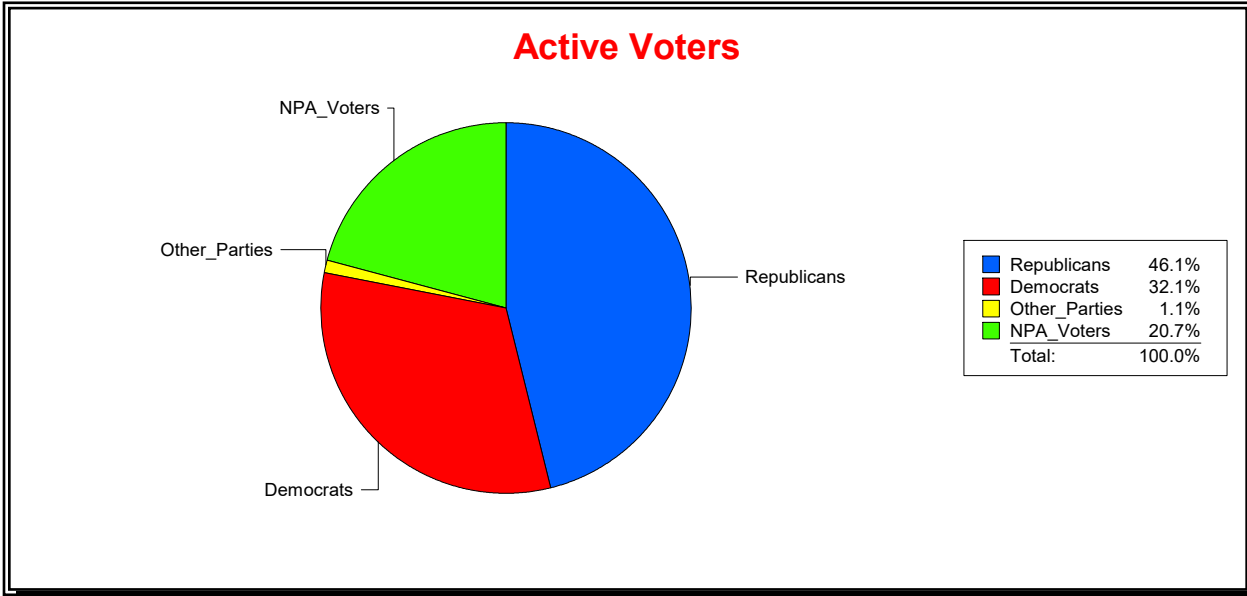

WESLEY WILCOX

Supervisor of Elections

MARION COUNTY, FL

Date 5/9/2019

Time 09:04 AM

Graphs of District Registration

Active Registered Voters

Inactive Voters