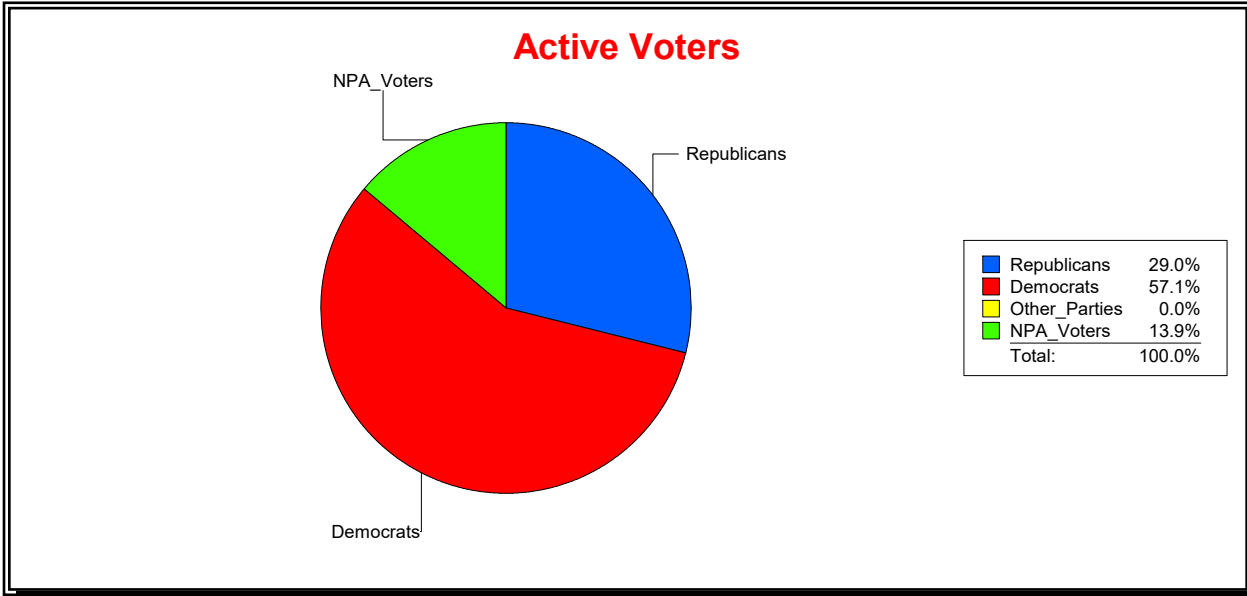

WESLEY WILCOX

Supervisor of Elections

MARION COUNTY, FL

Date 5/9/2019

Time 09:04 AM

Graphs of District Registration

Active Registered Voters

Inactive Voters

<u>District</u>	<u>Total</u>	<u>Dems</u>	<u>Reps</u>	<u>NonP</u>	<u>Other</u>	<u>Total</u>	<u>Dems</u>	<u>Reps</u>	<u>NonP</u>	<u>Other</u>
Reddick	331	189	96	46	0	16	7	7	2	0