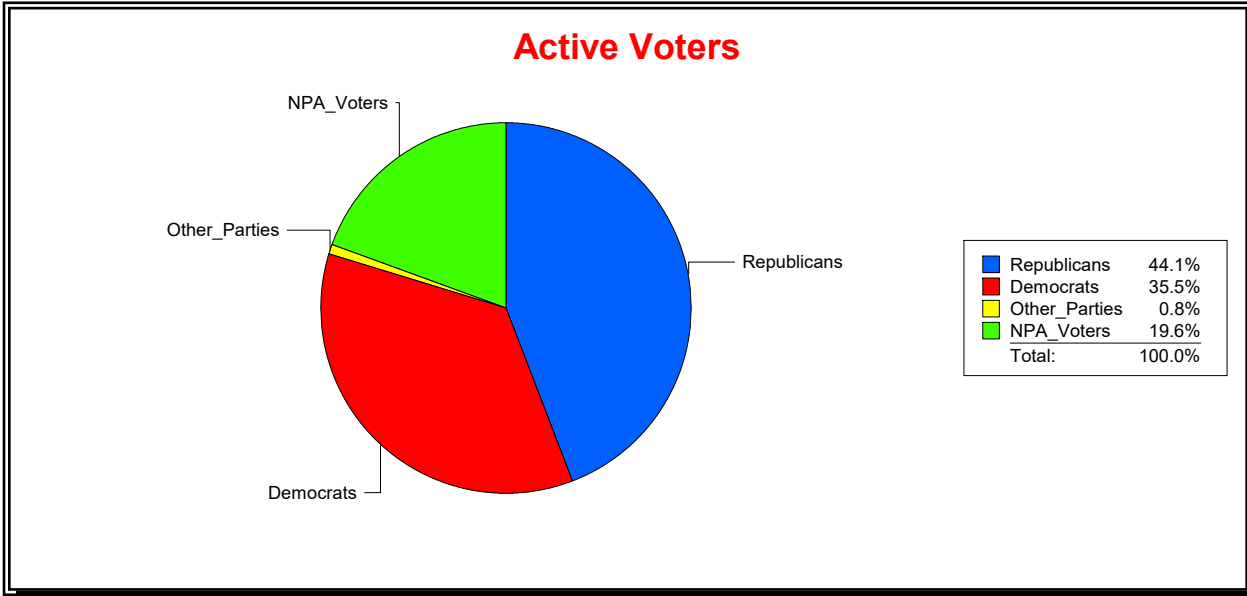

WESLEY WILCOX

Supervisor of Elections

MARION COUNTY, FL

Date 5/9/2019

Time 09:04 AM

Graphs of District Registration

Active Registered Voters

Inactive Voters

<u>District</u>	<u>Total</u>	<u>Dems</u>	<u>Reps</u>	<u>NonP</u>	<u>Other</u>	<u>Total</u>	<u>Dems</u>	<u>Reps</u>	<u>NonP</u>	<u>Other</u>
Ocala City District 4	9,961	3,534	4,396	1,950	81	351	142	107	98	4