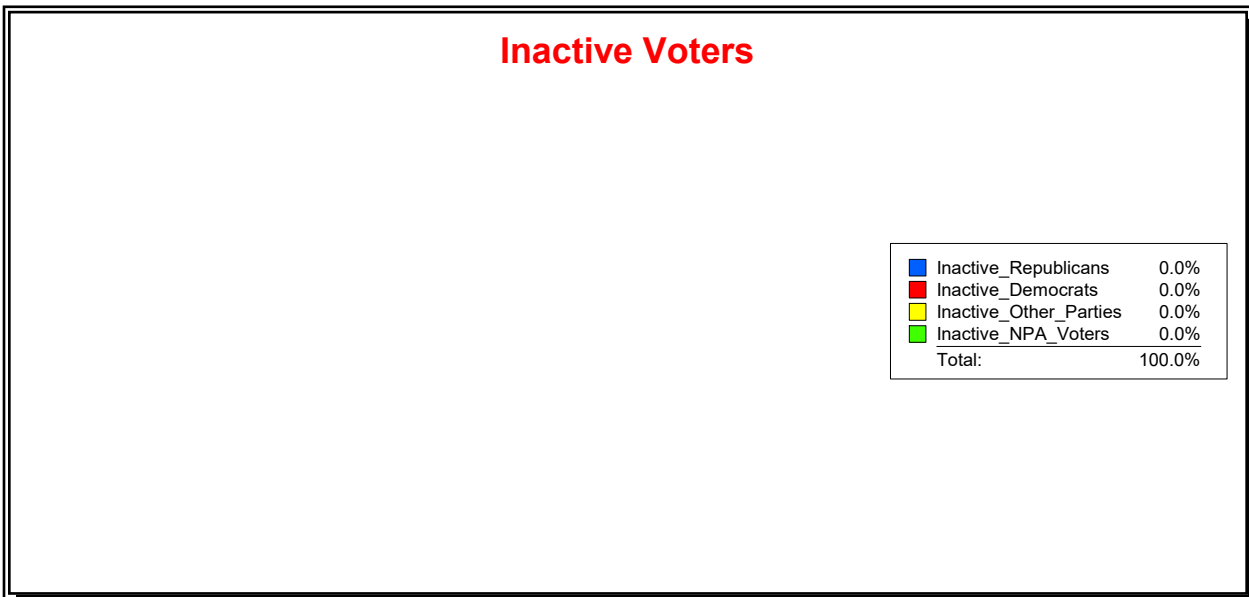

WESLEY WILCOX

Supervisor of Elections

MARION COUNTY, FL

Date 5/9/2019

Time 09:04 AM

Graphs of District Registration

Active Registered Voters

Inactive Voters

District	Total	Dems	Reps	NonP	Other	Total	Dems	Reps	NonP	Other
Bay Laurel	1	0	1	0	0	0	0	0	0	0