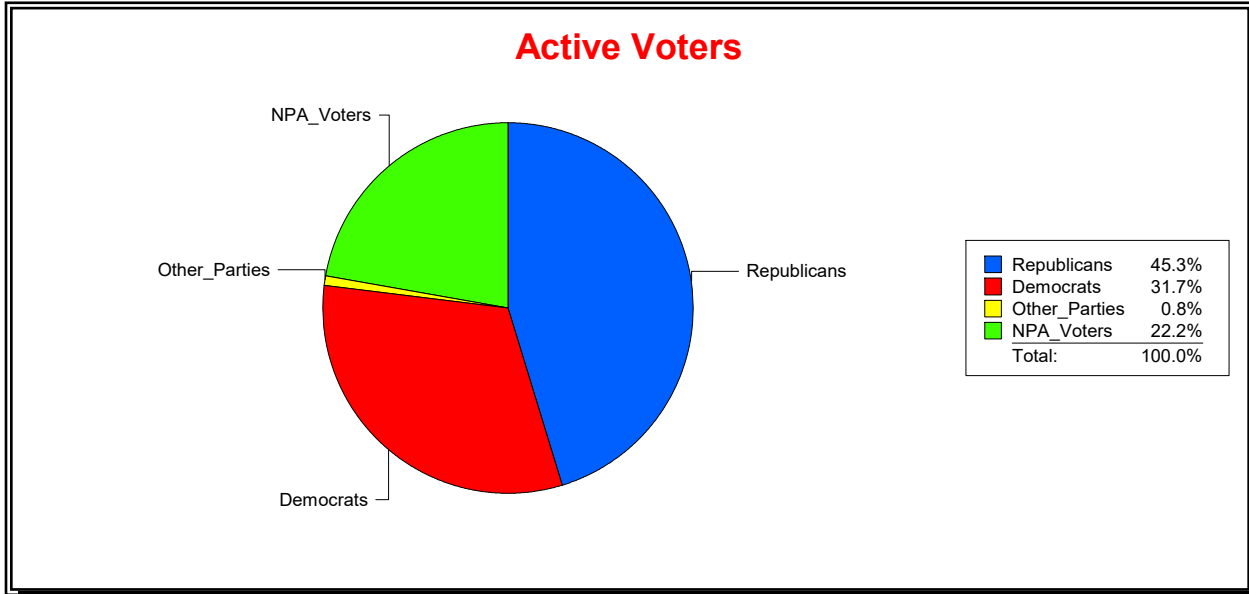

WESLEY WILCOX

Supervisor of Elections

MARION COUNTY, FL

Date 5/9/2019

Time 09:04 AM

Graphs of District Registration

Active Registered Voters

Inactive Voters

<u>District</u>	<u>Total</u>	<u>Dems</u>	<u>Reps</u>	<u>NonP</u>	<u>Other</u>	<u>Total</u>	<u>Dems</u>	<u>Reps</u>	<u>NonP</u>	<u>Other</u>
County Commission 1	47,632	15,102	21,589	10,556	385	1,330	493	409	422	6