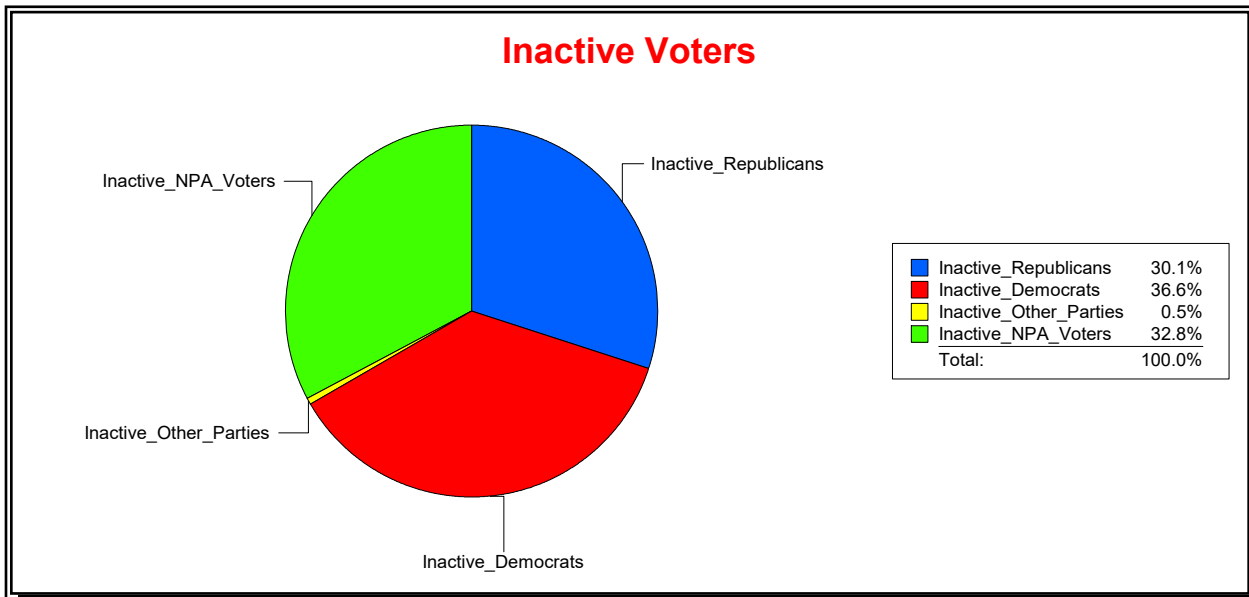

WESLEY WILCOX

Supervisor of Elections

MARION COUNTY, FL

Date 5/9/2019

Time 09:04 AM

Graphs of District Registration

Active Registered Voters

Inactive Voters

District	Total	Dems	Reps	NonP	Other	Total	Dems	Reps	NonP	Other
Congressional District 11	114,966	37,545	49,607	26,994	820	3,200	1,172	963	1,048	17