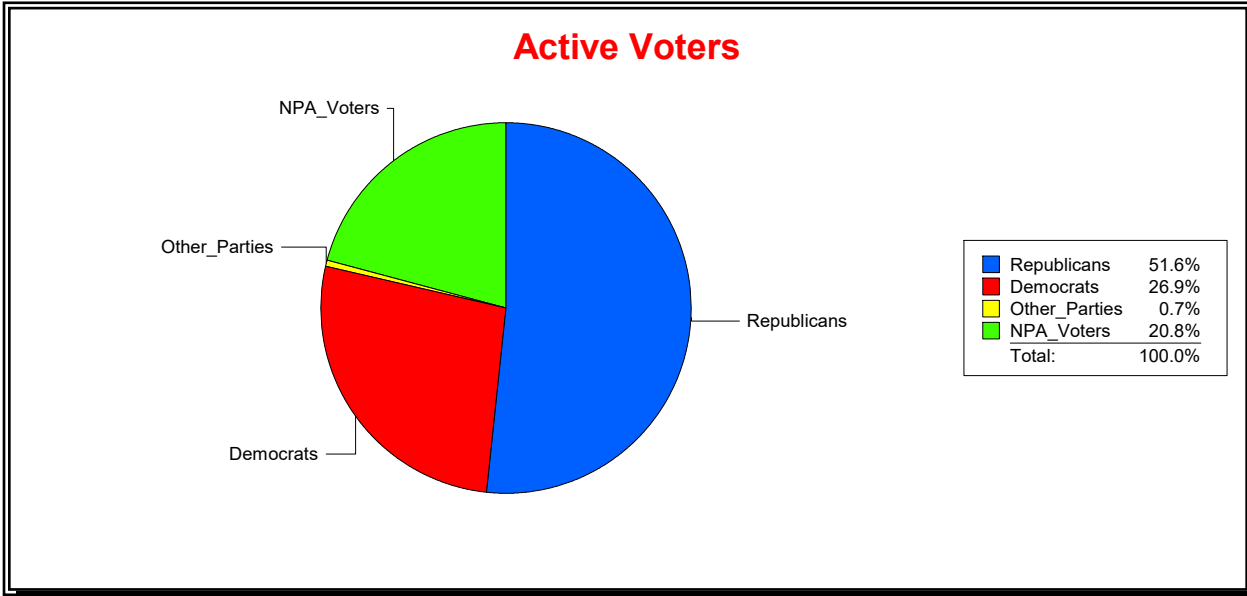

WESLEY WILCOX

Supervisor of Elections

MARION COUNTY, FL

Date 5/9/2019

Time 09:04 AM

Graphs of District Registration

Active Registered Voters

Inactive Voters

District	Total	Dems	Reps	NonP	Other	Total	Dems	Reps	NonP	Other
Marion Landing	910	245	470	189	6	16	7	5	4	0