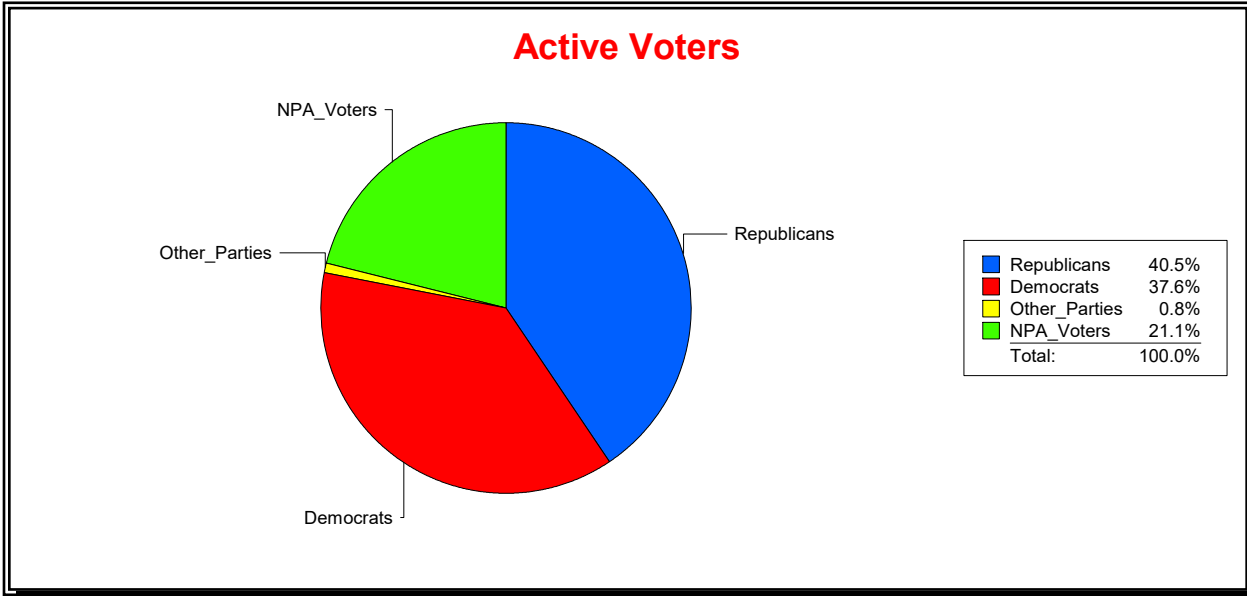

MARION COUNTY, FL

Date 5/9/2019

Time 09:04 AM

Graphs of District Registration

Active Registered Voters

Inactive Voters

District	Total	Dems	Reps	NonP	Other	Total	Dems	Reps	NonP	Other
Ocala	37,086	13,948	15,018	7,815	305	1,660	638	501	504	17