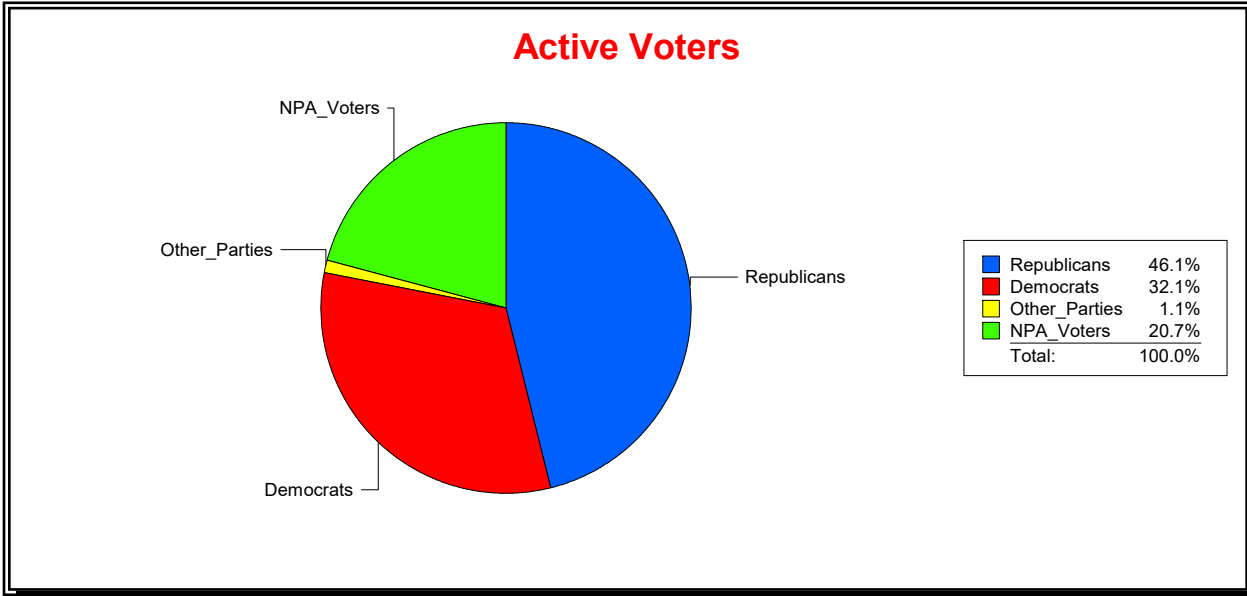

WESLEY WILCOX

Supervisor of Elections

MARION COUNTY, FL

Date 5/9/2019

Time 09:04 AM

Graphs of District Registration

Active Registered Voters

Inactive Voters

District	Total	Dems	Reps	NonP	Other	Total	Dems	Reps	NonP	Other
Dunnellon	1,328	426	612	275	15	41	18	19	4	0