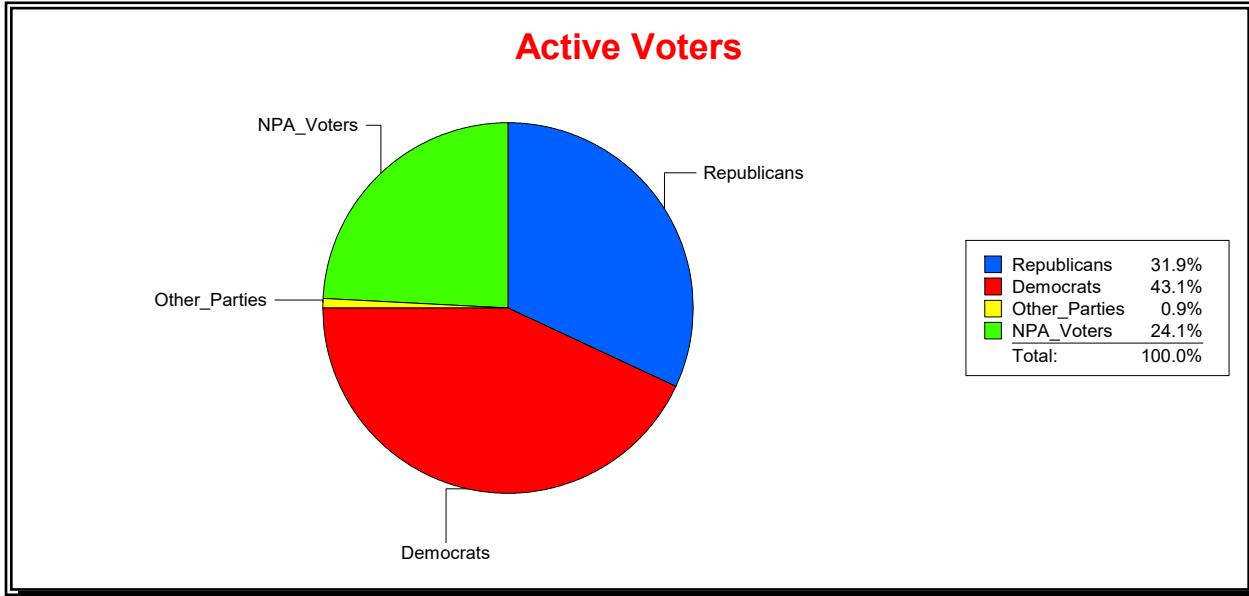

Supervisor of Elections

MARION COUNTY, FL

Date 5/9/2019

Time 09:04 AM

Graphs of District Registration

Active Registered Voters

Inactive Voters

District	Total	Dems	Reps	NonP	Other	Total	Dems	Reps	NonP	Other
Silver Spring Shores	15,205	6,558	4,856	3,660	131	488	204	118	162	4

WESLEY WILCOX

Supervisor of Elections

MARION COUNTY, FL

Date 5/9/2019

Time 09:04 AM

Graphs of District Registration

Active Registered Voters

Inactive Voters