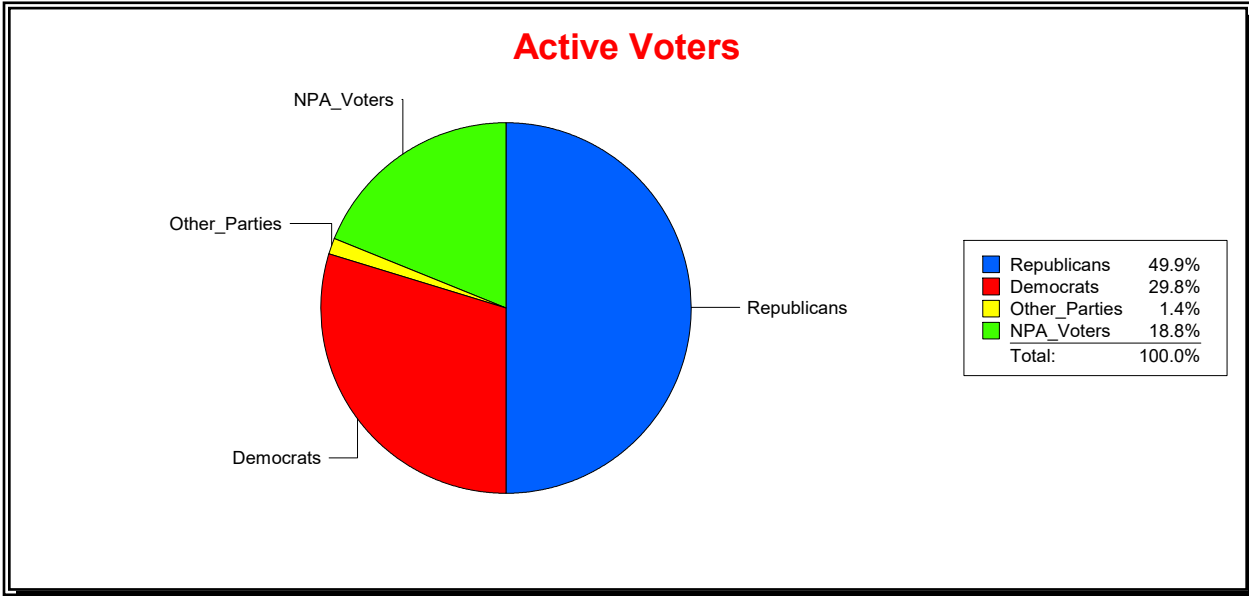

WESLEY WILCOX

Supervisor of Elections

MARION COUNTY, FL

Date 5/9/2019

Time 09:04 AM

Graphs of District Registration

Active Registered Voters

Inactive Voters

District	Total	Dems	Reps	NonP	Other	Total	Dems	Reps	NonP	Other
Indigo East	691	206	345	130	10	4	0	2	2	0