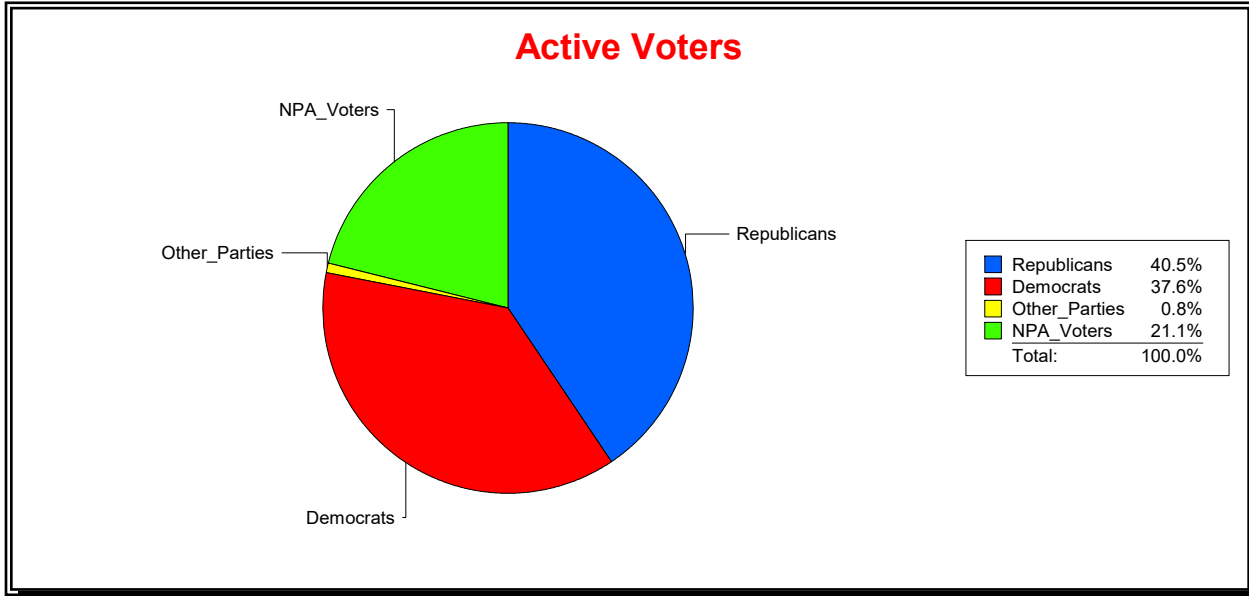

WESLEY WILCOX

Supervisor of Elections

MARION COUNTY, FL

Date 5/9/2019

Time 09:04 AM

Graphs of District Registration

Active Registered Voters

Inactive Voters