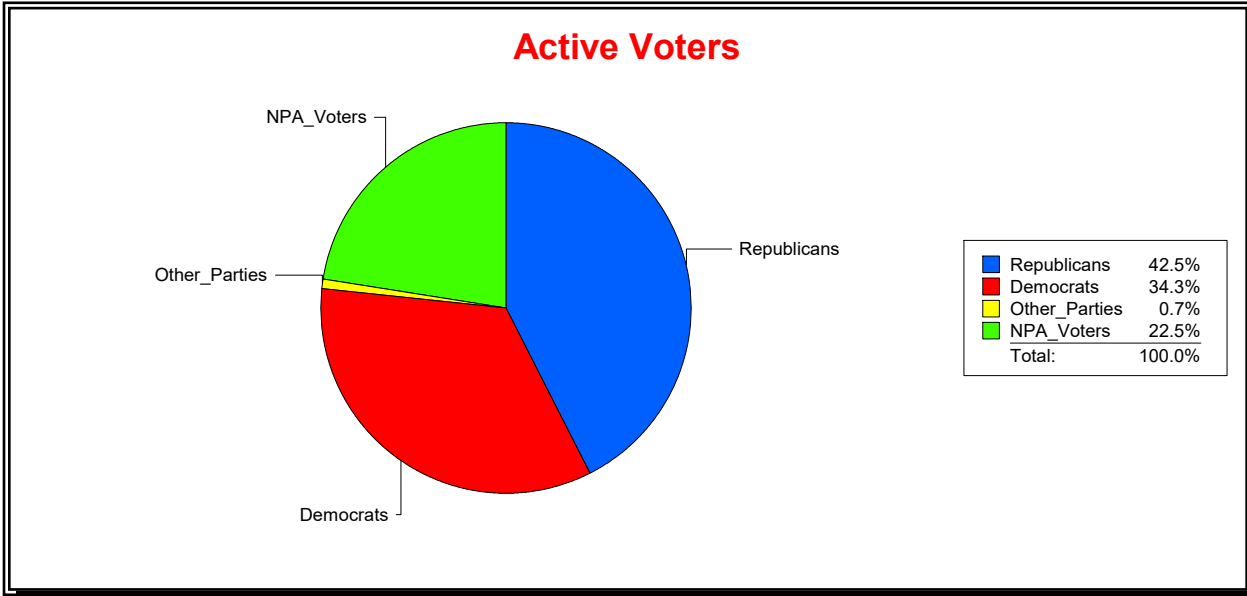

WESLEY WILCOX

Supervisor of Elections

MARION COUNTY, FL

Date 5/9/2019

Time 09:04 AM

Graphs of District Registration

Active Registered Voters

Inactive Voters

<u>District</u>	<u>Total</u>	<u>Dems</u>	<u>Reps</u>	<u>NonP</u>	<u>Other</u>	<u>Total</u>	<u>Dems</u>	<u>Reps</u>	<u>NonP</u>	<u>Other</u>
School Board Dist 3	53,987	18,497	22,930	12,173	387	1,319	513	442	361	3