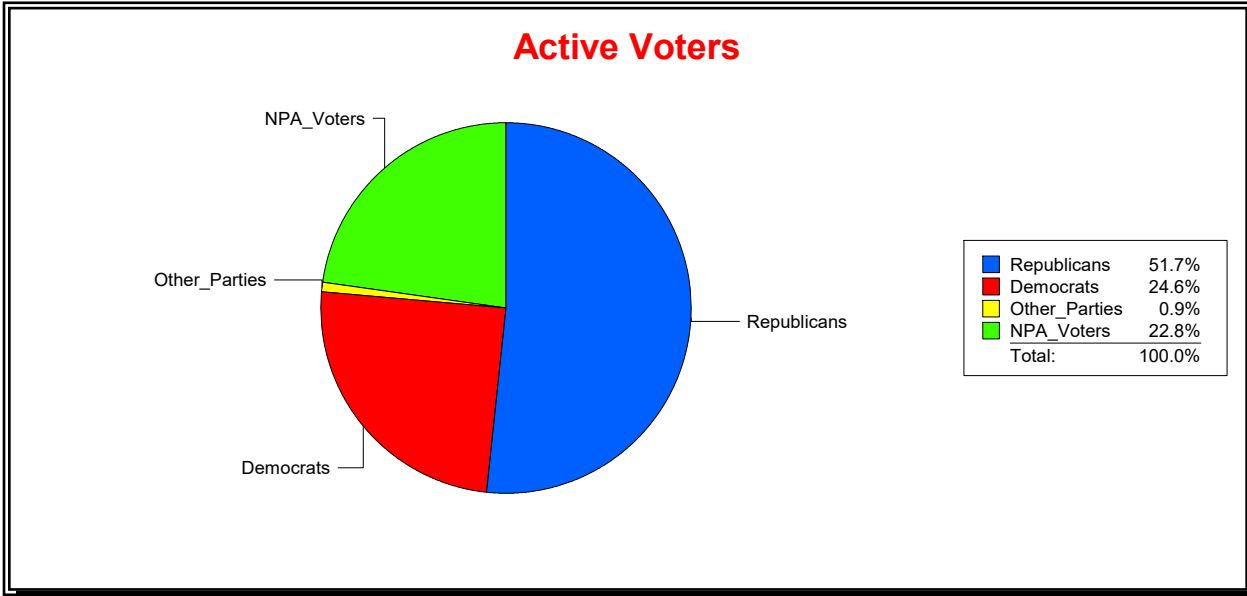

WESLEY WILCOX

Supervisor of Elections

MARION COUNTY, FL

Date 5/9/2019

Time 09:04 AM

Graphs of District Registration

Active Registered Voters

Inactive Voters

<u>District</u>	<u>Total</u>	<u>Dems</u>	<u>Reps</u>	<u>NonP</u>	<u>Other</u>	<u>Total</u>	<u>Dems</u>	<u>Reps</u>	<u>NonP</u>	<u>Other</u>
Old Congressional District 3	5,096	1,255	2,635	1,160	46	174	60	66	47	1