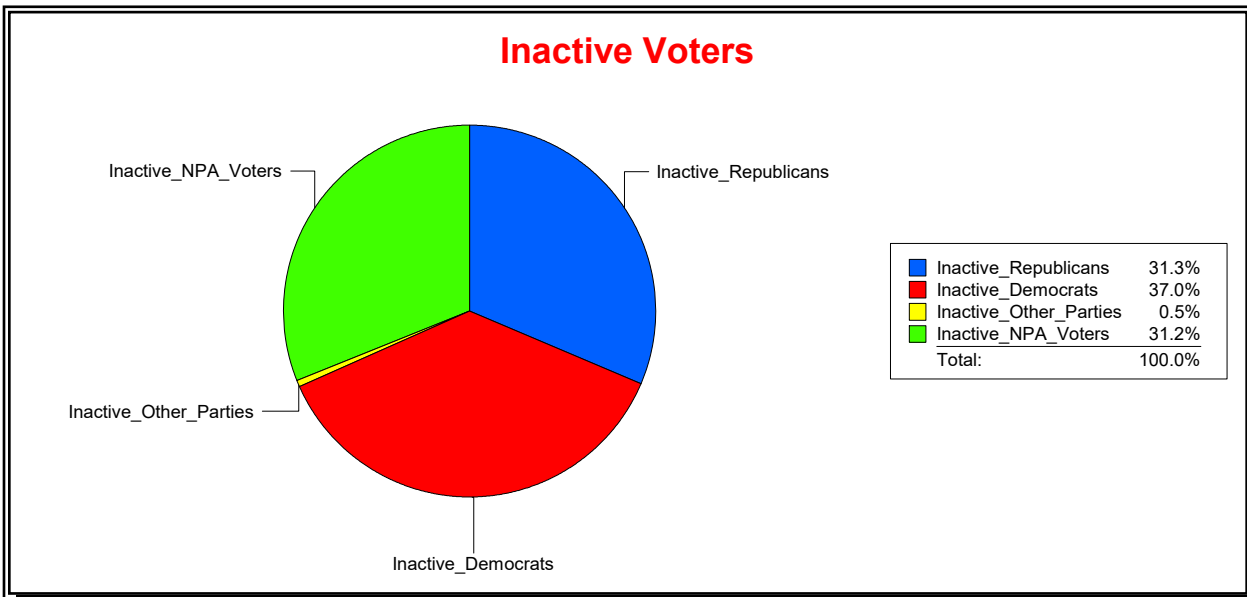

WESLEY WILCOX

Supervisor of Elections

MARION COUNTY, FL

Date 5/9/2019

Time 09:04 AM

Graphs of District Registration

Active Registered Voters

Inactive Voters

District	Total	Dems	Reps	NonP	Other	Total	Dems	Reps	NonP	Other
County Commission 5	48,401	16,610	20,863	10,495	433	1,399	517	438	437	7