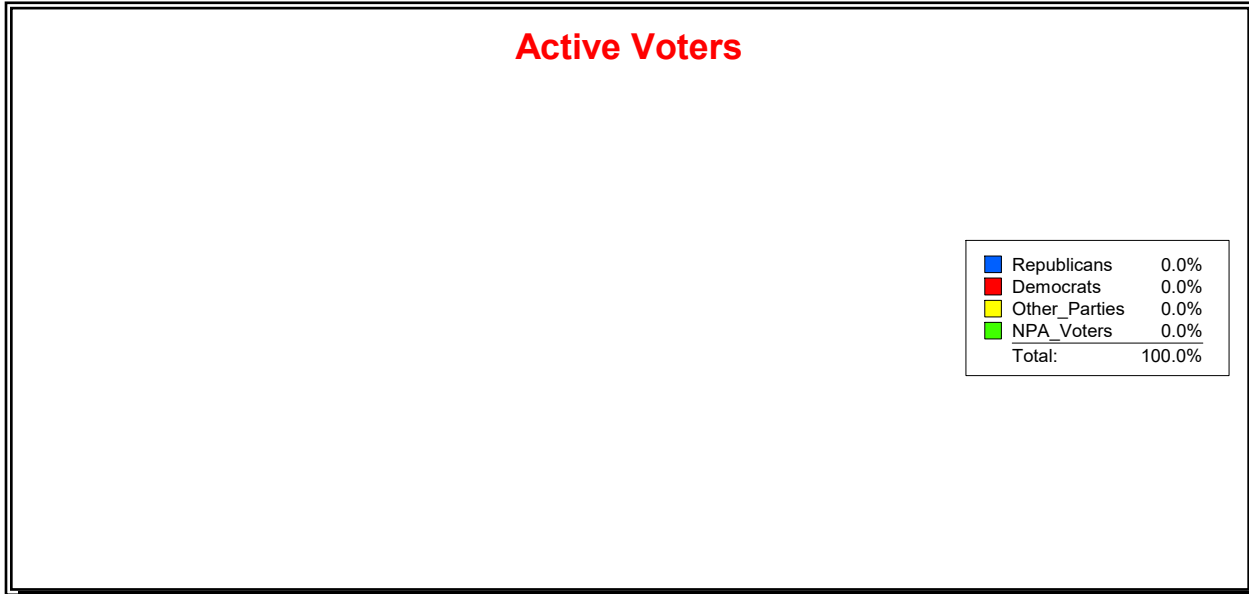

WESLEY WILCOX

Supervisor of Elections

MARION COUNTY, FL

Date 5/9/2019

Time 09:04 AM

Graphs of District Registration

Active Registered Voters

Inactive Voters

<u>District</u>	<u>Total</u>	<u>Dems</u>	<u>Reps</u>	<u>NonP</u>	<u>Other</u>	<u>Total</u>	<u>Dems</u>	<u>Reps</u>	<u>NonP</u>	<u>Other</u>
No City	0	0	0	0	0	0	0	0	0	0