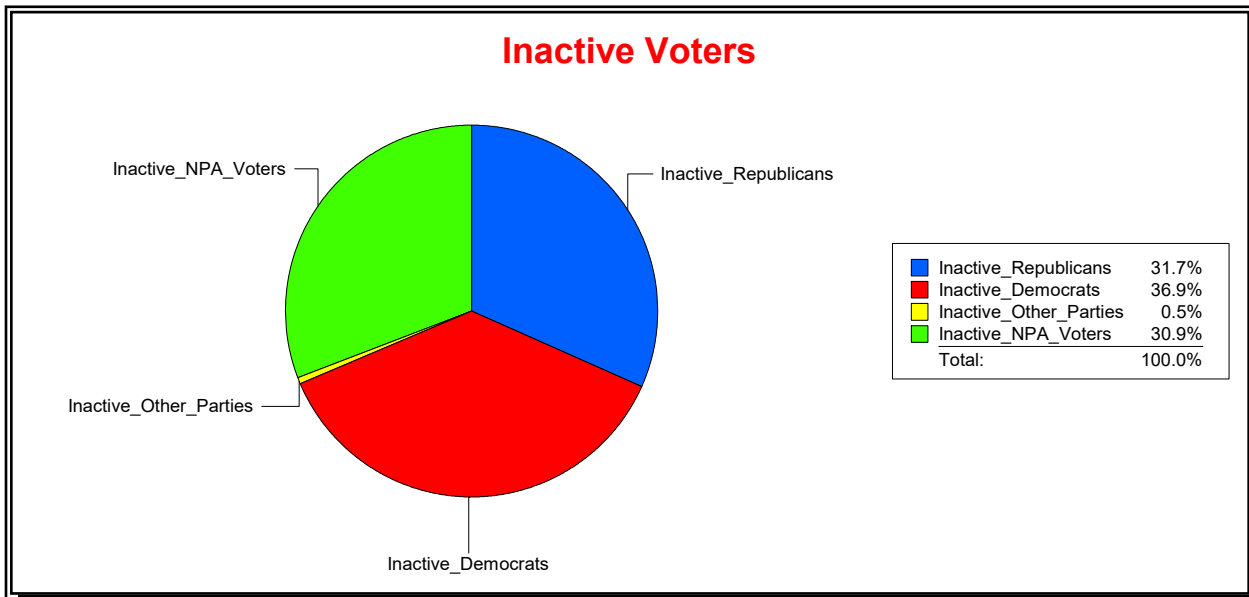

WESLEY WILCOX

Supervisor of Elections

MARION COUNTY, FL

Date 5/9/2019

Time 09:04 AM

Graphs of District Registration

Active Registered Voters

Inactive Voters

District	Total	Dems	Reps	NonP	Other	Total	Dems	Reps	NonP	Other
Old Congressional District 6	168,161	55,363	74,382	37,168	1,248	4,871	1,798	1,543	1,505	25