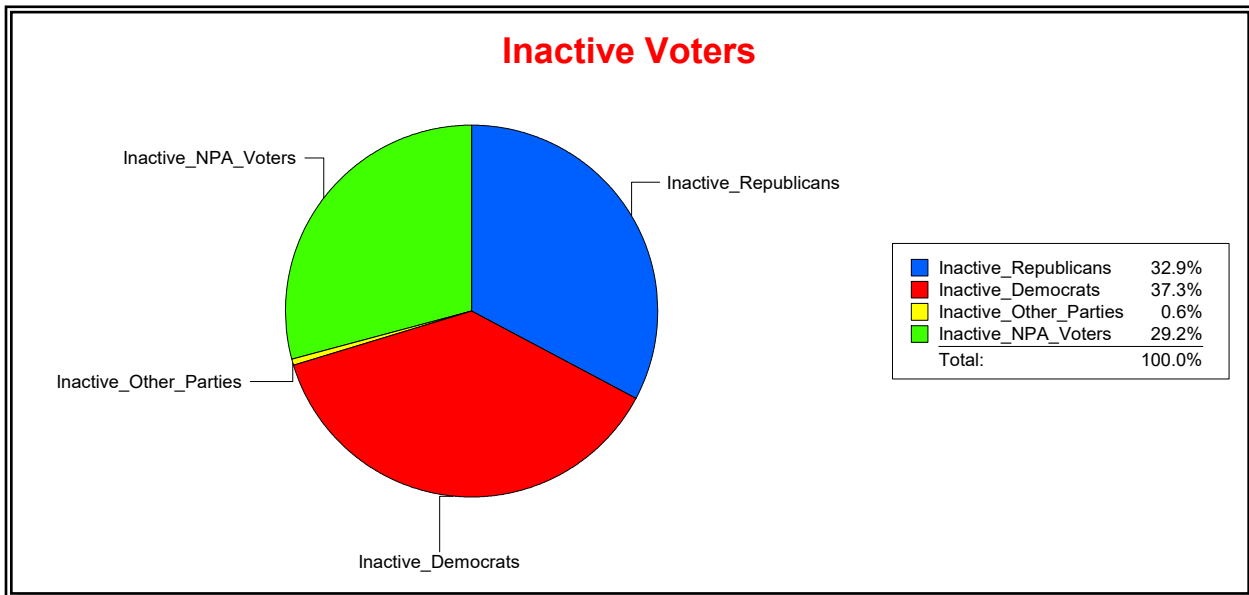

WESLEY WILCOX

Supervisor of Elections

MARION COUNTY, FL

Date 5/9/2019

Time 09:04 AM

Graphs of District Registration

Active Registered Voters

Inactive Voters

<u>District</u>	<u>Total</u>	<u>Dems</u>	<u>Reps</u>	<u>NonP</u>	<u>Other</u>	<u>Total</u>	<u>Dems</u>	<u>Reps</u>	<u>NonP</u>	<u>Other</u>
House District 22	93,210	30,826	40,408	21,273	703	2,647	988	871	773	15