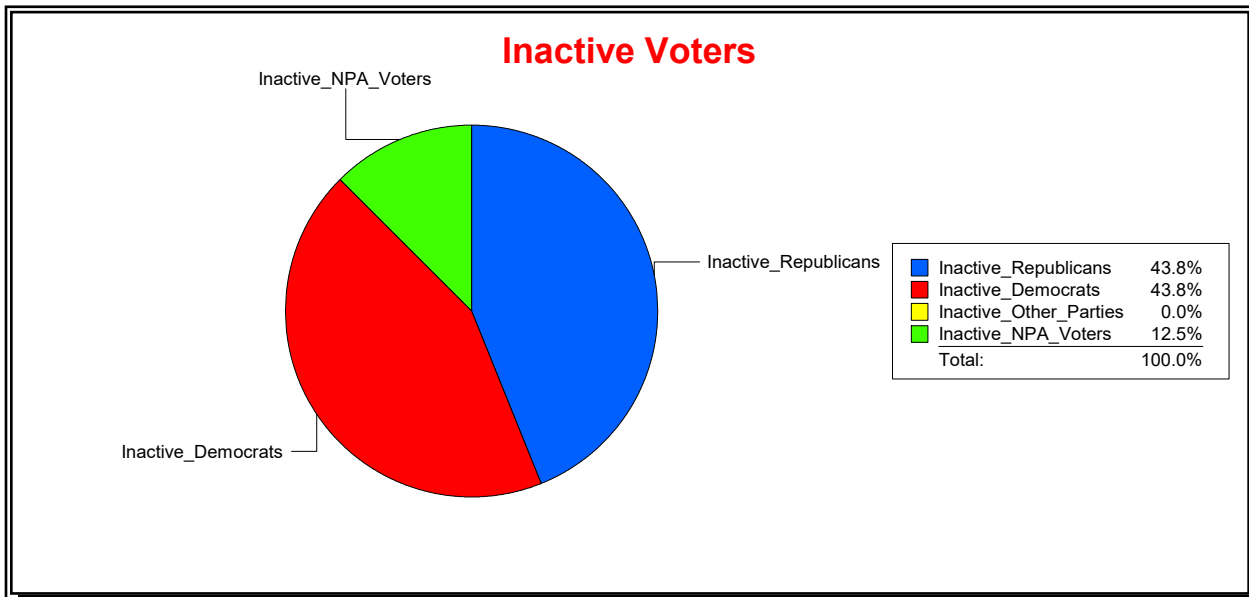

WESLEY WILCOX

Supervisor of Elections

MARION COUNTY, FL

Date 5/9/2019

Time 09:04 AM

Graphs of District Registration

Active Registered Voters

Inactive Voters

District	Total	Dems	Reps	NonP	Other	Total	Dems	Reps	NonP	Other
Town of Reddick	331	189	96	46	0	16	7	7	2	0