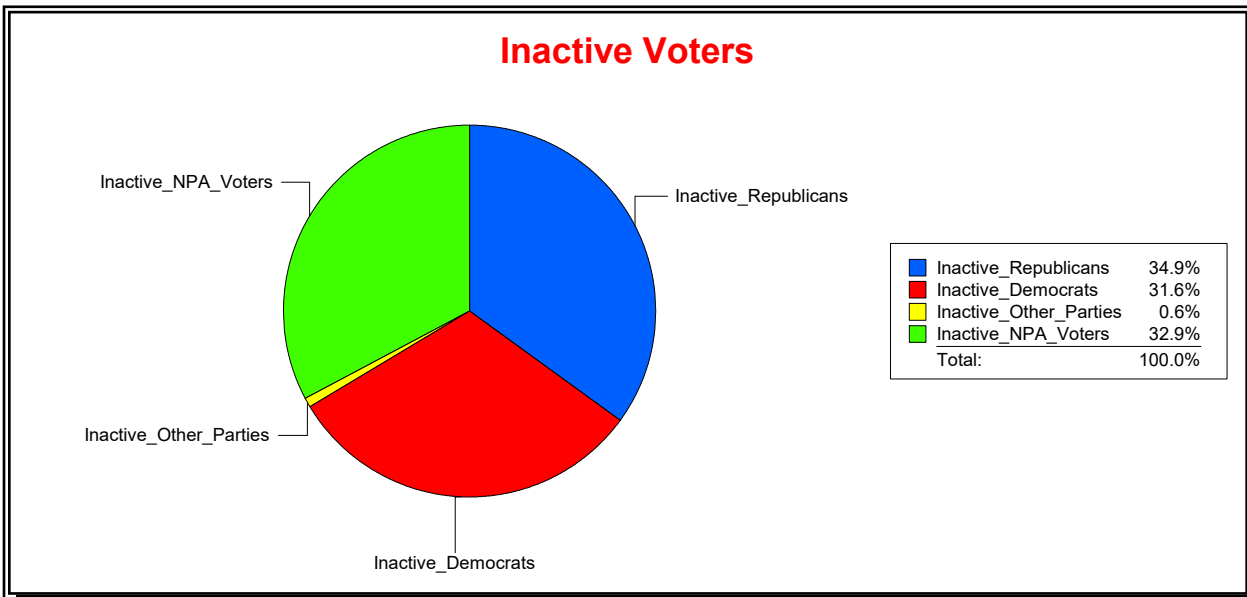

WESLEY WILCOX

Supervisor of Elections

MARION COUNTY, FL

Date 5/9/2019

Time 09:04 AM

Graphs of District Registration

Active Registered Voters

Inactive Voters

<u>District</u>	<u>Total</u>	<u>Dems</u>	<u>Reps</u>	<u>NonP</u>	<u>Other</u>	<u>Total</u>	<u>Dems</u>	<u>Reps</u>	<u>NonP</u>	<u>Other</u>
County Commission 3	50,917	13,844	24,969	11,750	354	1,332	421	465	438	8