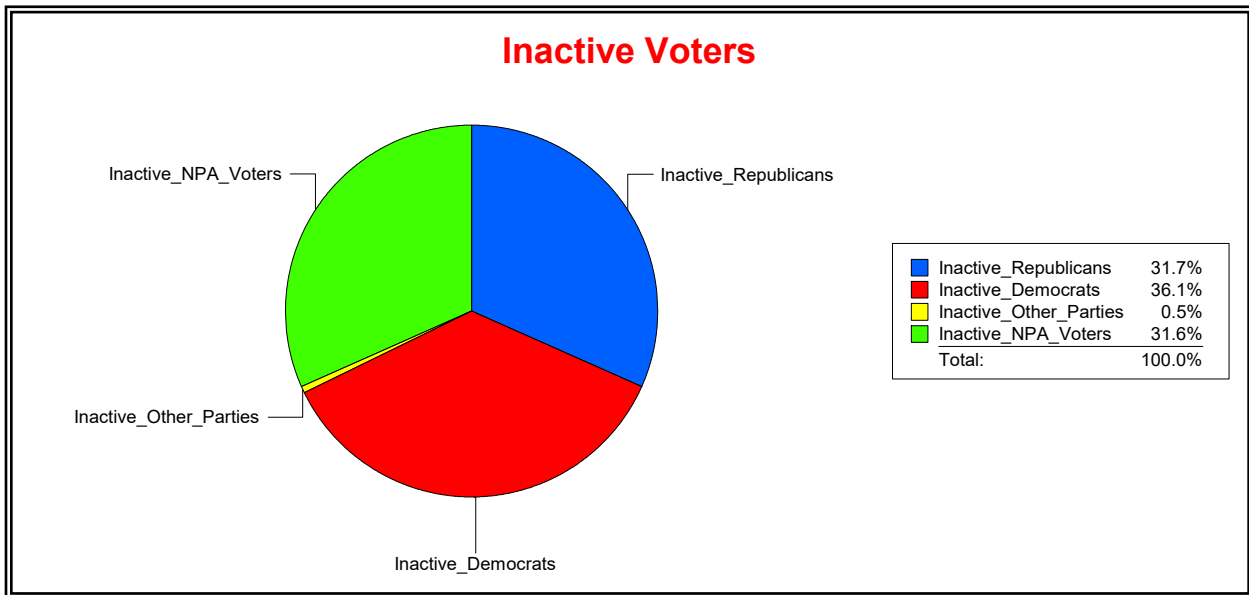

WESLEY WILCOX

Supervisor of Elections

MARION COUNTY, FL

Date 5/9/2019

Time 09:04 AM

Graphs of District Registration

Active Registered Voters

Inactive Voters

<u>District</u>	<u>Total</u>	<u>Dems</u>	<u>Reps</u>	<u>NonP</u>	<u>Other</u>	<u>Total</u>	<u>Dems</u>	<u>Reps</u>	<u>NonP</u>	<u>Other</u>
Senate District 12	133,161	42,730	58,493	30,953	985	3,511	1,268	1,114	1,111	18