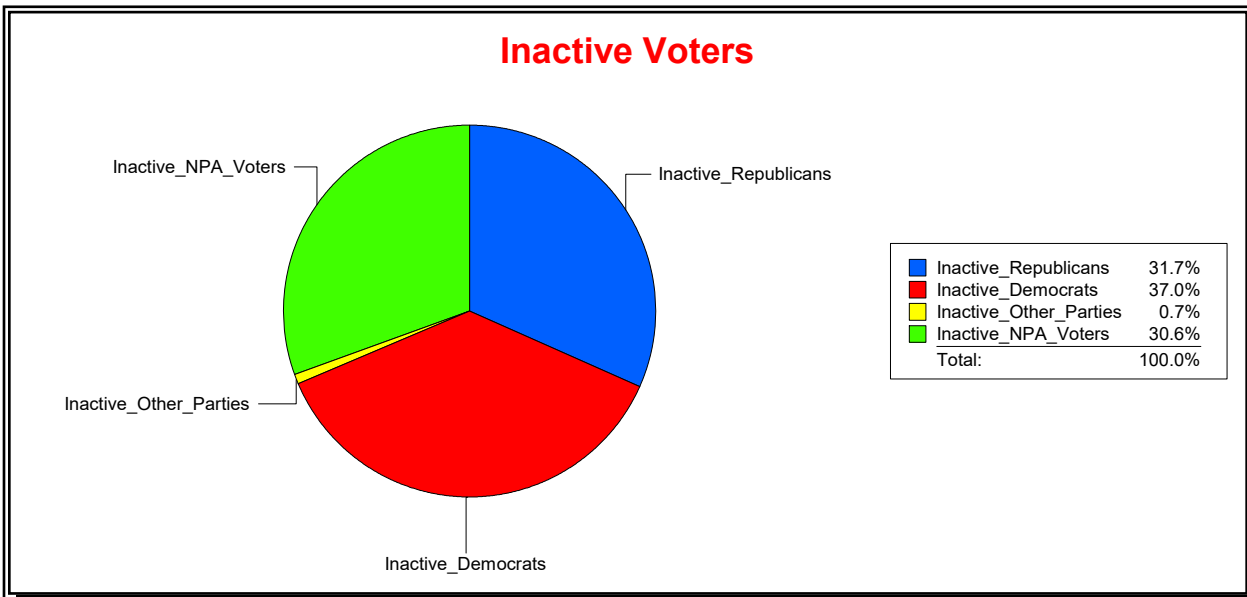

WESLEY WILCOX

Supervisor of Elections

MARION COUNTY, FL

Date 5/9/2019

Time 09:04 AM

Graphs of District Registration

Active Registered Voters

Inactive Voters

<u>District</u>	<u>Total</u>	<u>Dems</u>	<u>Reps</u>	<u>NonP</u>	<u>Other</u>	<u>Total</u>	<u>Dems</u>	<u>Reps</u>	<u>NonP</u>	<u>Other</u>
Senate District 08	100,517	33,657	45,084	20,988	788	3,474	1,284	1,101	1,063	26