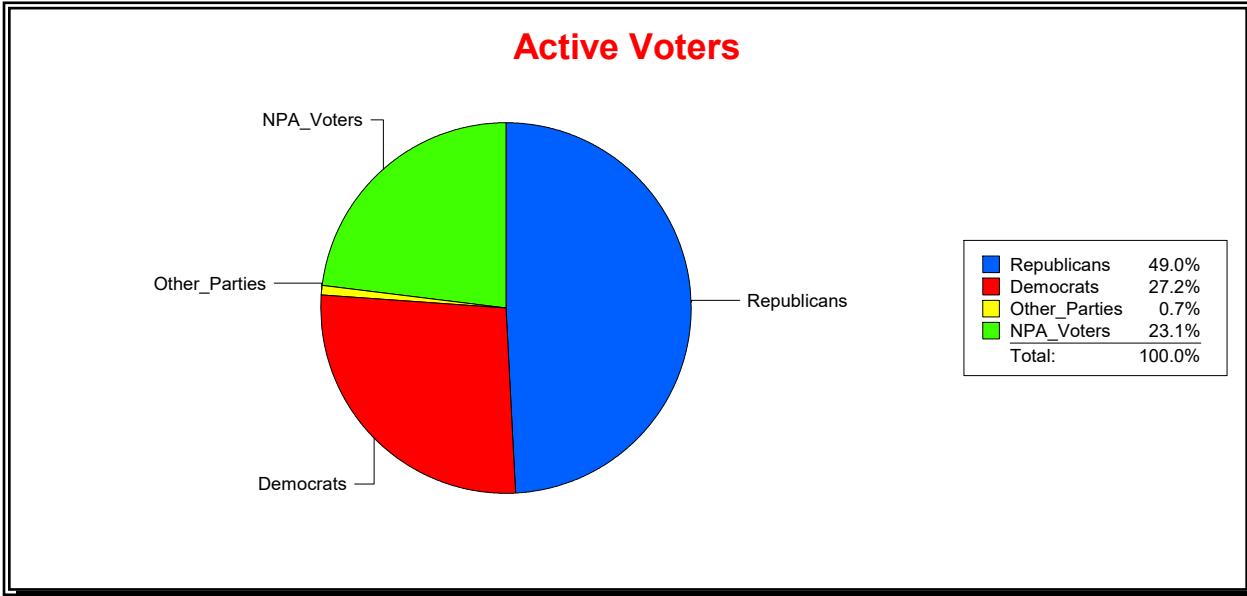

WESLEY WILCOX

Supervisor of Elections

MARION COUNTY, FL

Date 5/9/2019

Time 09:04 AM

Graphs of District Registration

Active Registered Voters

Inactive Voters

<u>District</u>	<u>Total</u>	<u>Dems</u>	<u>Reps</u>	<u>NonP</u>	<u>Other</u>	<u>Total</u>	<u>Dems</u>	<u>Reps</u>	<u>NonP</u>	<u>Other</u>
County Commission 3	50,917	13,844	24,969	11,750	354	1,332	421	465	438	8