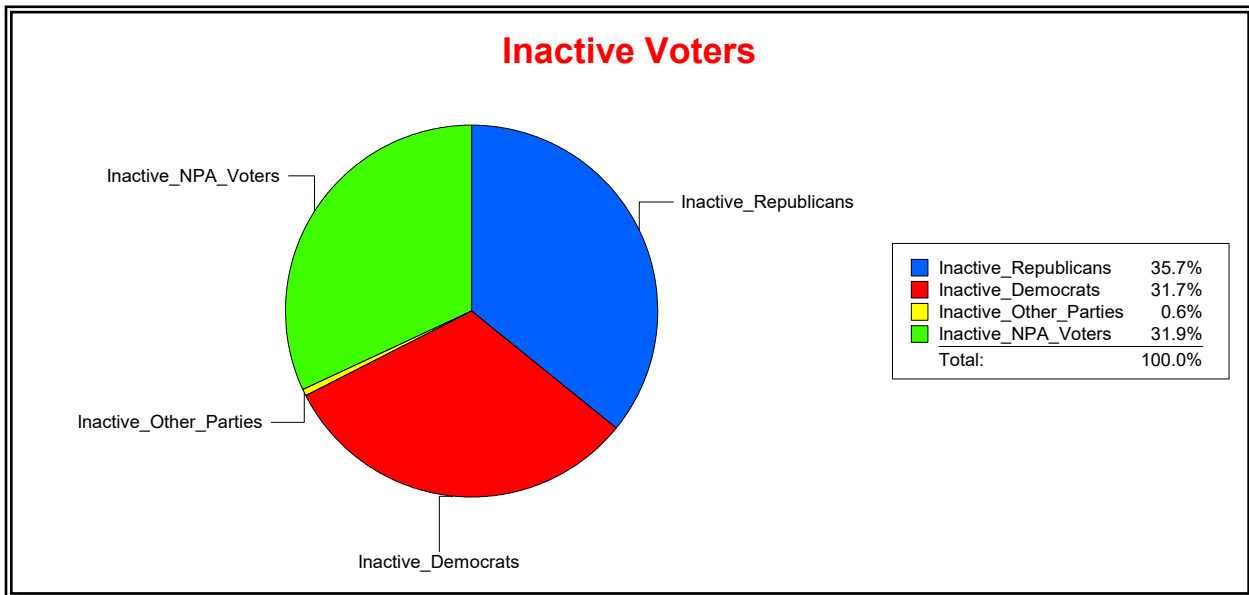

WESLEY WILCOX

Supervisor of Elections

MARION COUNTY, FL

Date 5/9/2019

Time 09:04 AM

Graphs of District Registration

Active Registered Voters

Inactive Voters

<u>District</u>	<u>Total</u>	<u>Dems</u>	<u>Reps</u>	<u>NonP</u>	<u>Other</u>	<u>Total</u>	<u>Dems</u>	<u>Reps</u>	<u>NonP</u>	<u>Other</u>
School Board Dist 2	49,377	13,097	24,454	11,490	336	1,324	420	473	423	8