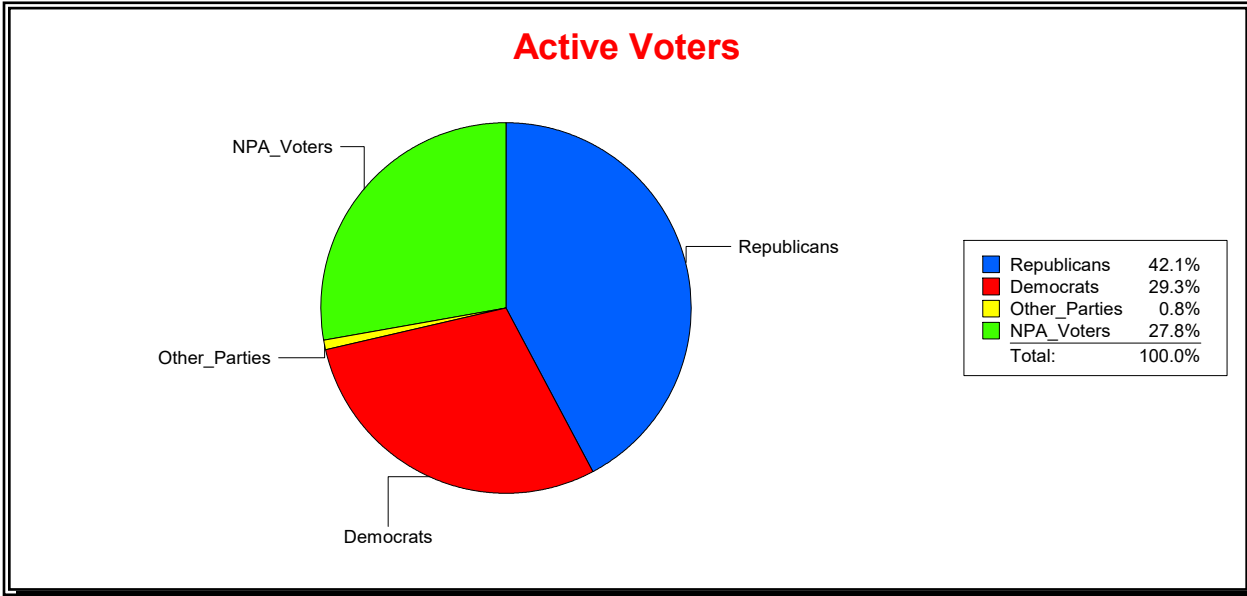

WESLEY WILCOX

Supervisor of Elections

MARION COUNTY, FL

Date 5/9/2019

Time 09:04 AM

Graphs of District Registration

Active Registered Voters

Inactive Voters

<u>District</u>	<u>Total</u>	<u>Dems</u>	<u>Reps</u>	<u>NonP</u>	<u>Other</u>	<u>Total</u>	<u>Dems</u>	<u>Reps</u>	<u>NonP</u>	<u>Other</u>
City of Belleview	3,165	928	1,333	880	24	116	44	35	36	1