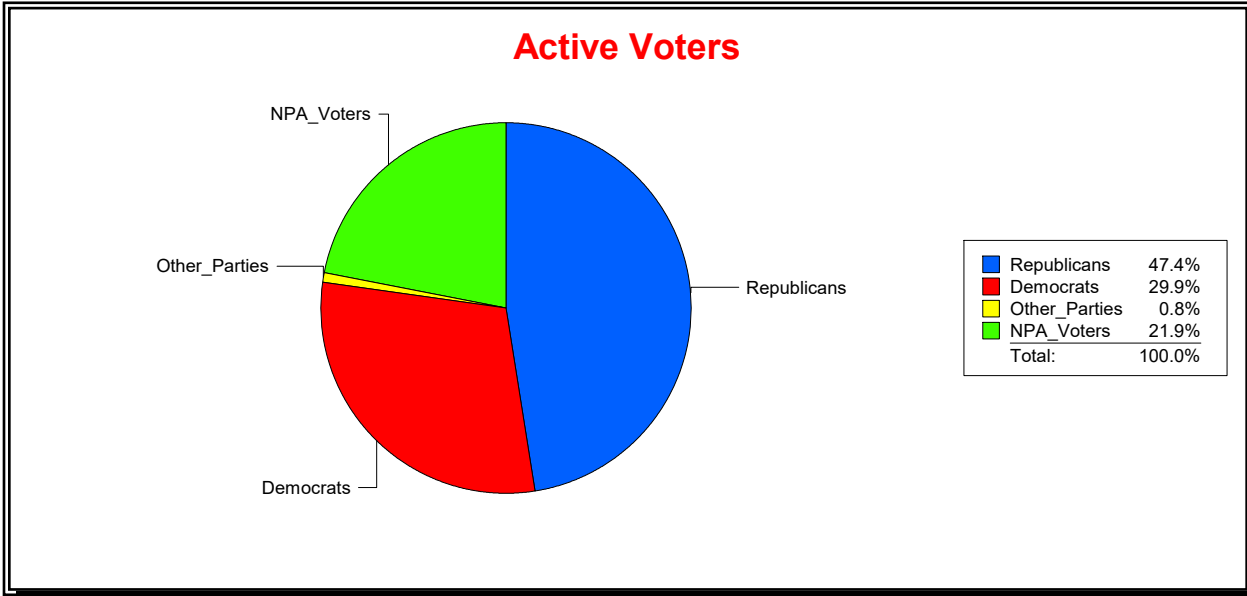

WESLEY WILCOX

Supervisor of Elections

MARION COUNTY, FL

Date 5/9/2019

Time 09:04 AM

Graphs of District Registration

Active Registered Voters

Inactive Voters