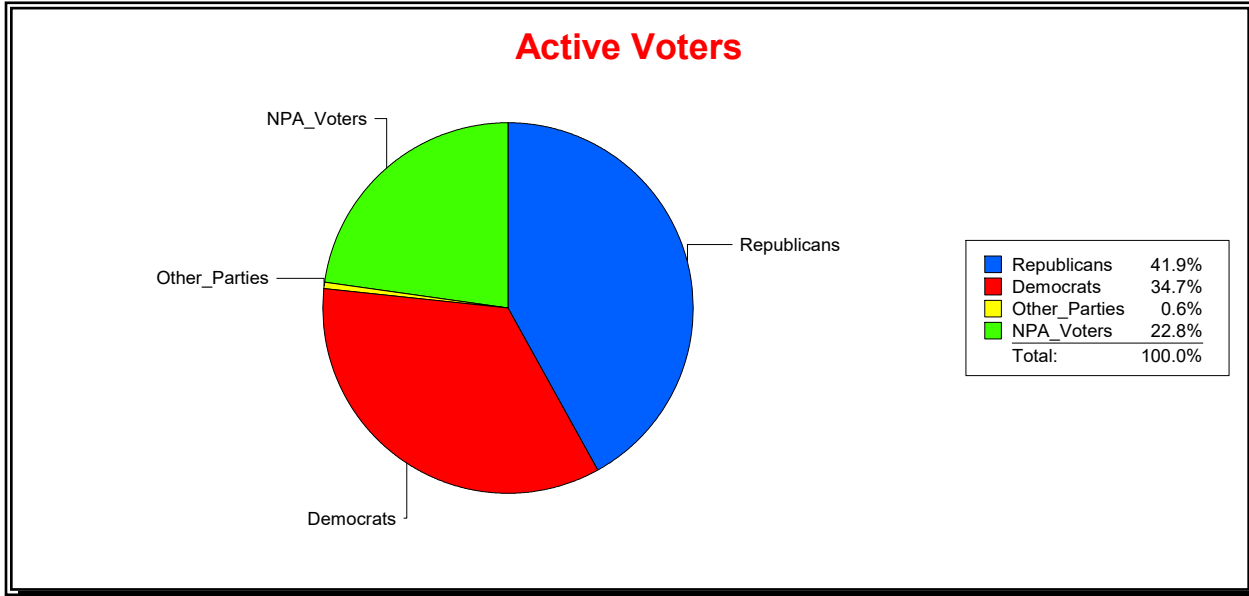

WESLEY WILCOX

Supervisor of Elections

MARION COUNTY, FL

Date 5/9/2019

Time 09:04 AM

Graphs of District Registration

Active Registered Voters

Inactive Voters

District	Total	Dems	Reps	NonP	Other	Total	Dems	Reps	NonP	Other
County Commission 2	55,651	19,303	23,304	12,684	360	1,628	622	522	476	8

WESLEY WILCOX

Supervisor of Elections

MARION COUNTY, FL

Date 5/9/2019