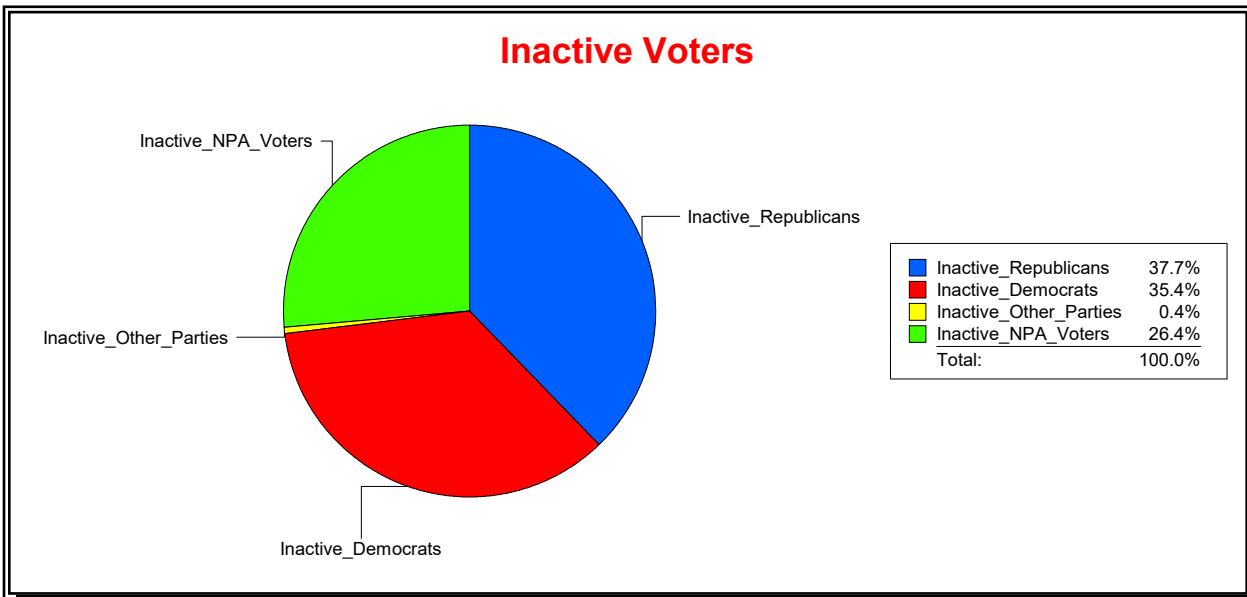

WESLEY WILCOX

Supervisor of Elections

MARION COUNTY, FL

Date 5/9/2019

Time 09:04 AM

Graphs of District Registration

Active Registered Voters

Inactive Voters

<u>District</u>	<u>Total</u>	<u>Dems</u>	<u>Reps</u>	<u>NonP</u>	<u>Other</u>	<u>Total</u>	<u>Dems</u>	<u>Reps</u>	<u>NonP</u>	<u>Other</u>
SR 200 Corridor	33,577	10,313	15,681	7,303	280	700	248	264	185	3