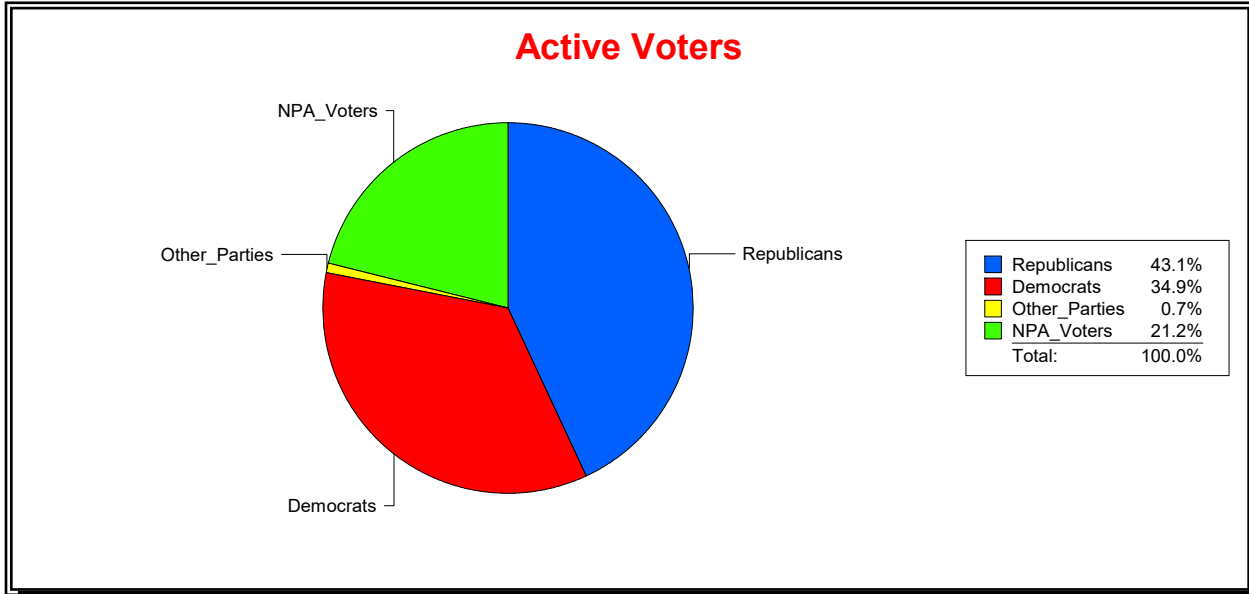

WESLEY WILCOX

Supervisor of Elections

MARION COUNTY, FL

Date 5/9/2019

Time 09:04 AM

Graphs of District Registration

Active Registered Voters

Inactive Voters

District	Total	Dems	Reps	NonP	Other	Total	Dems	Reps	NonP	Other
County Commission 4	44,159	15,430	19,030	9,368	331	1,633	622	510	485	16

WESLEY WILCOX

Supervisor of Elections

MARION COUNTY, FL

Date 5/9/2019