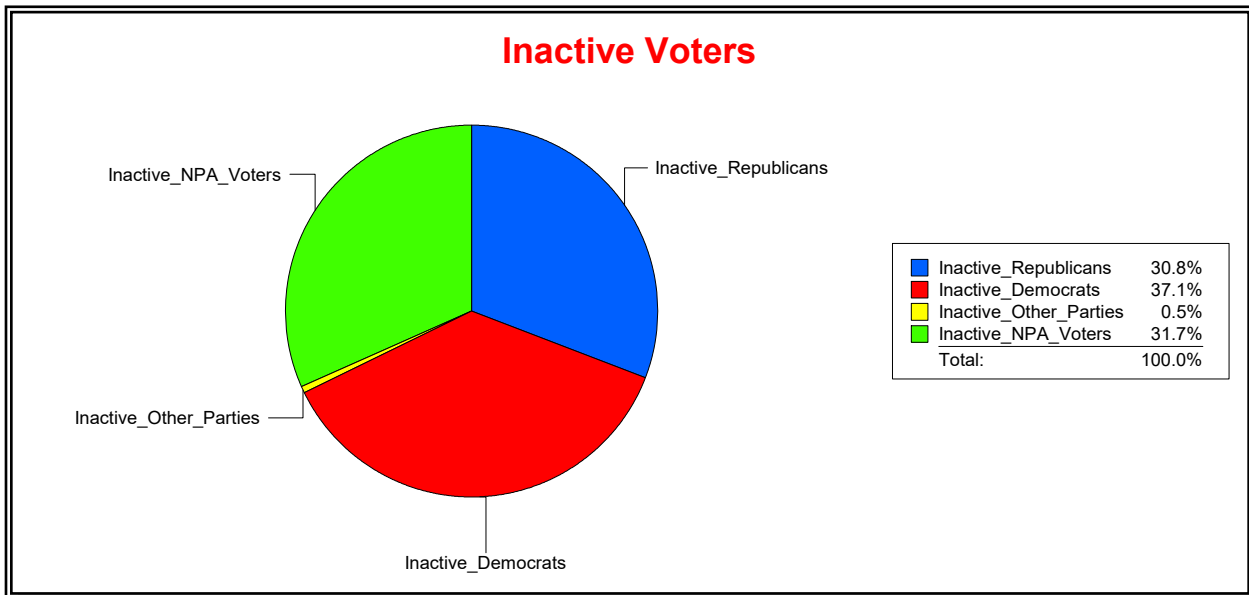

WESLEY WILCOX

Supervisor of Elections

MARION COUNTY, FL

Date 5/9/2019

Time 09:04 AM

Graphs of District Registration

Active Registered Voters

Inactive Voters

District	Total	Dems	Reps	NonP	Other	Total	Dems	Reps	NonP	Other
Marion County	246,760	80,289	109,755	54,853	1,863	7,322	2,675	2,344	2,258	45

WESLEY WILCOX

Supervisor of Elections

MARION COUNTY, FL

Date 5/9/2019