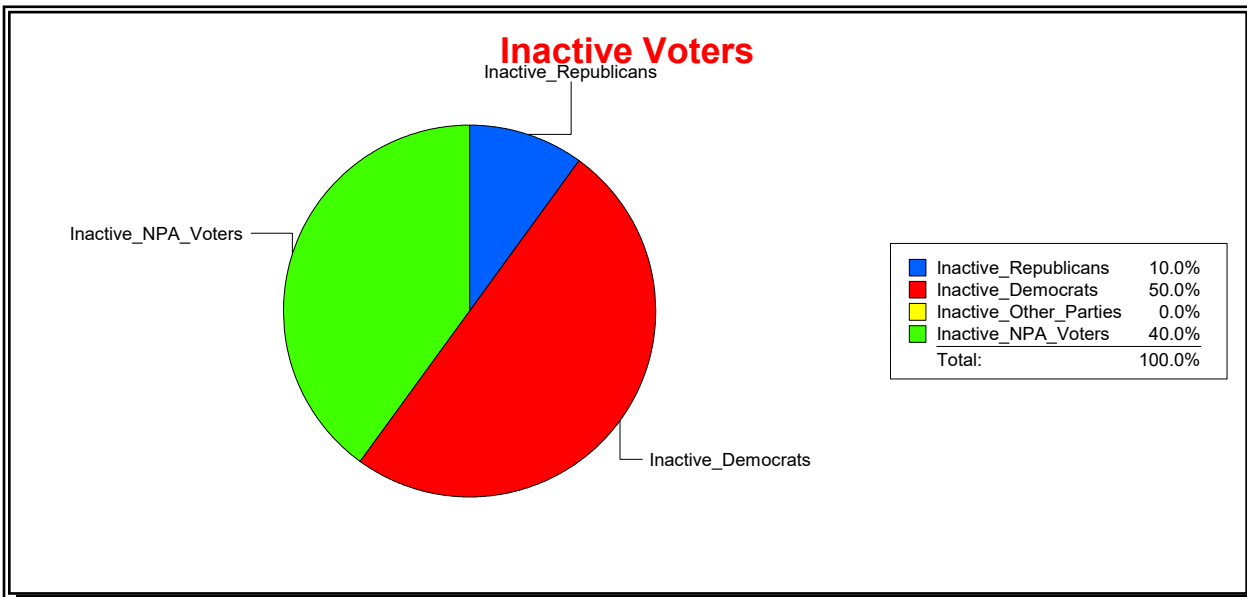

WESLEY WILCOX

Supervisor of Elections

MARION COUNTY, FL

Date 5/9/2019

Time 09:04 AM

Graphs of District Registration

Active Registered Voters

Inactive Voters

<u>District</u>	<u>Total</u>	<u>Dems</u>	<u>Reps</u>	<u>NonP</u>	<u>Other</u>	<u>Total</u>	<u>Dems</u>	<u>Reps</u>	<u>NonP</u>	<u>Other</u>
Candler Hills East	962	270	480	205	7	10	5	1	4	0