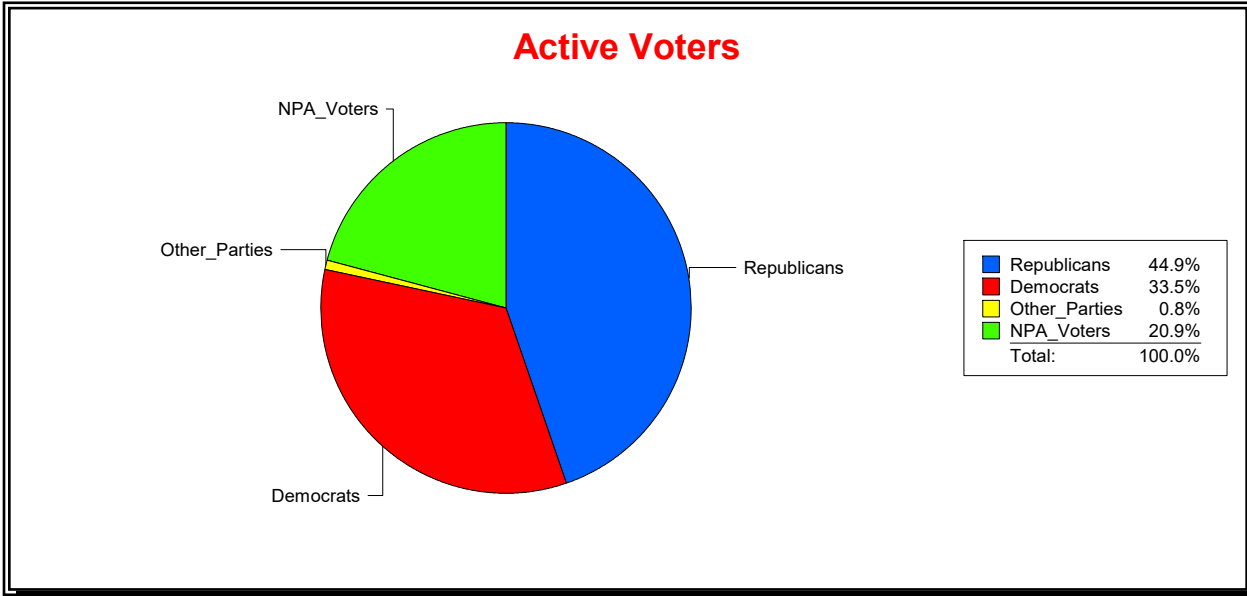

WESLEY WILCOX

Supervisor of Elections

MARION COUNTY, FL

Date 5/9/2019

Time 09:04 AM

Graphs of District Registration

Active Registered Voters

Inactive Voters

<u>District</u>	<u>Total</u>	<u>Dems</u>	<u>Reps</u>	<u>NonP</u>	<u>Other</u>	<u>Total</u>	<u>Dems</u>	<u>Reps</u>	<u>NonP</u>	<u>Other</u>
Senate District 08	100,517	33,657	45,084	20,988	788	3,474	1,284	1,101	1,063	26