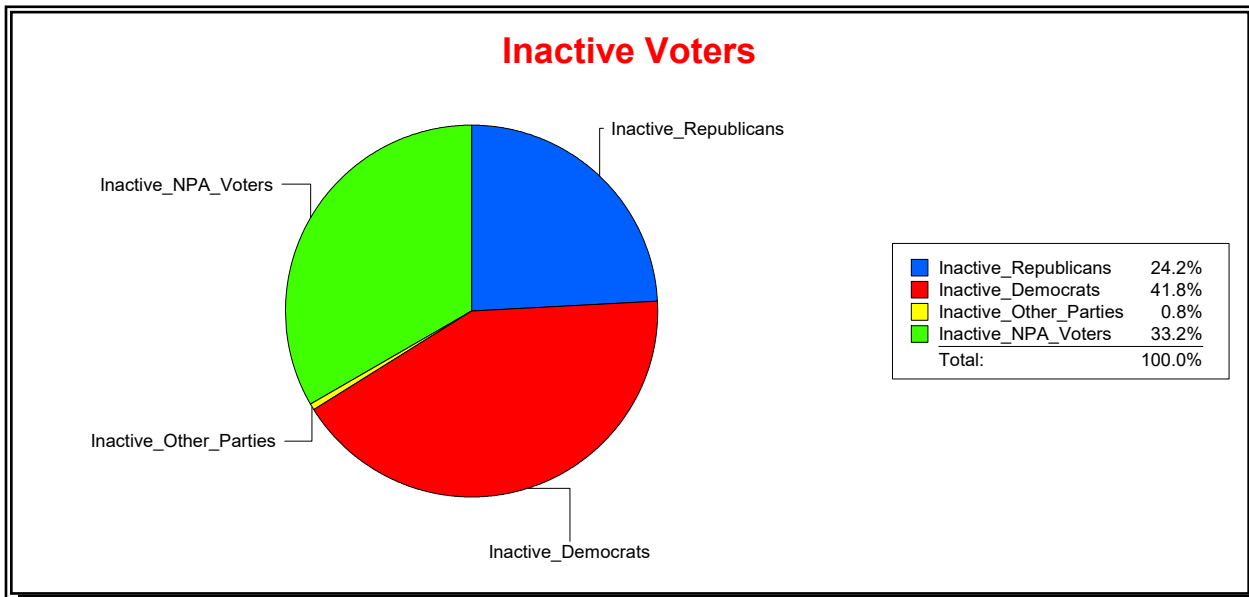

WESLEY WILCOX

Supervisor of Elections

MARION COUNTY, FL

Date 5/9/2019

Time 09:04 AM

Graphs of District Registration

Active Registered Voters

Inactive Voters