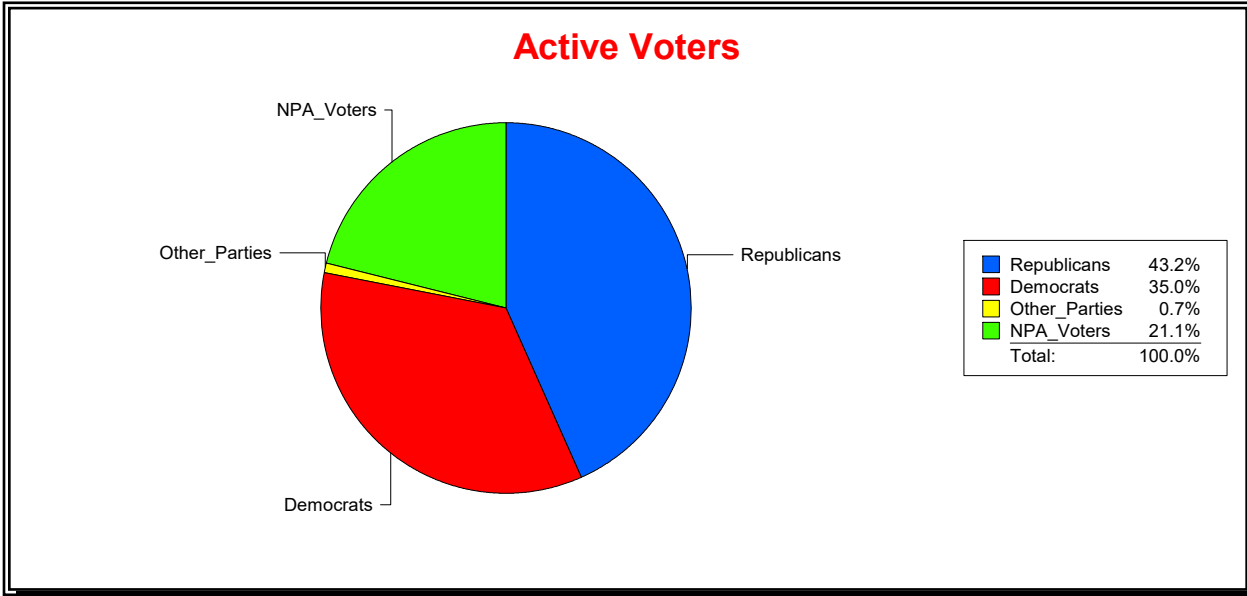

WESLEY WILCOX

Supervisor of Elections

MARION COUNTY, FL

Date 5/9/2019

Time 09:04 AM

Graphs of District Registration

Active Registered Voters

Inactive Voters

<u>District</u>	<u>Total</u>	<u>Dems</u>	<u>Reps</u>	<u>NonP</u>	<u>Other</u>	<u>Total</u>	<u>Dems</u>	<u>Reps</u>	<u>NonP</u>	<u>Other</u>
School Board Dist 4	45,222	15,808	19,541	9,547	326	1,566	605	442	508	11