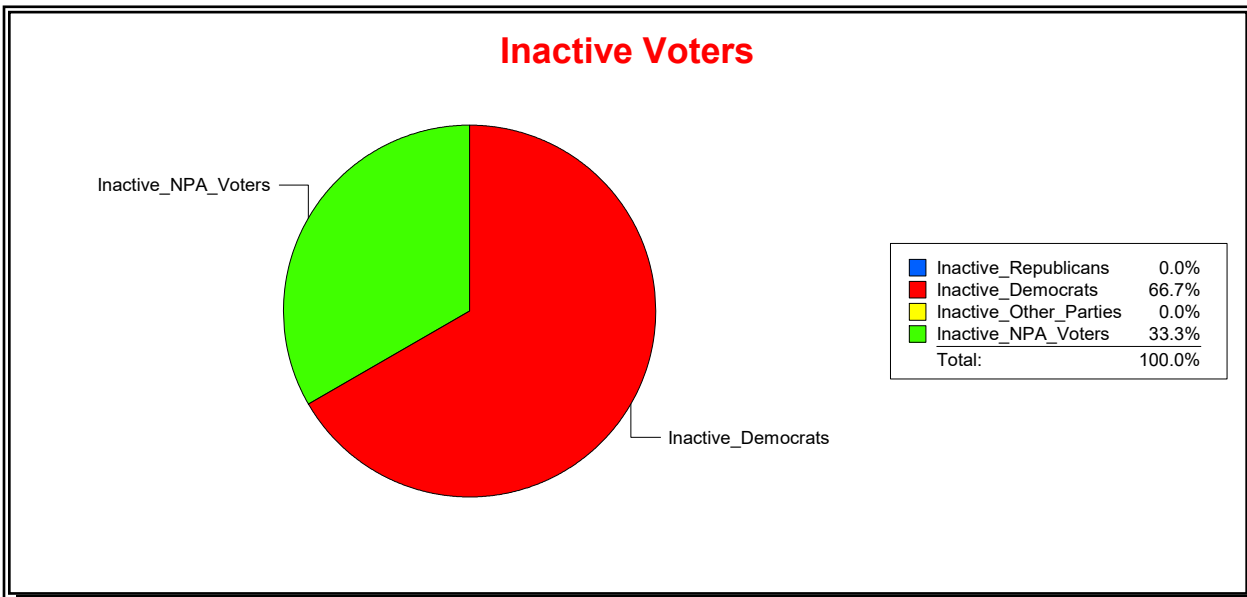

WESLEY WILCOX

Supervisor of Elections

MARION COUNTY, FL

Date 5/9/2019

Time 09:04 AM

Graphs of District Registration

Active Registered Voters

Inactive Voters

<u>District</u>	<u>Total</u>	<u>Dems</u>	<u>Reps</u>	<u>NonP</u>	<u>Other</u>	<u>Total</u>	<u>Dems</u>	<u>Reps</u>	<u>NonP</u>	<u>Other</u>
Town of McIntosh	358	102	169	77	10	3	2	0	1	0