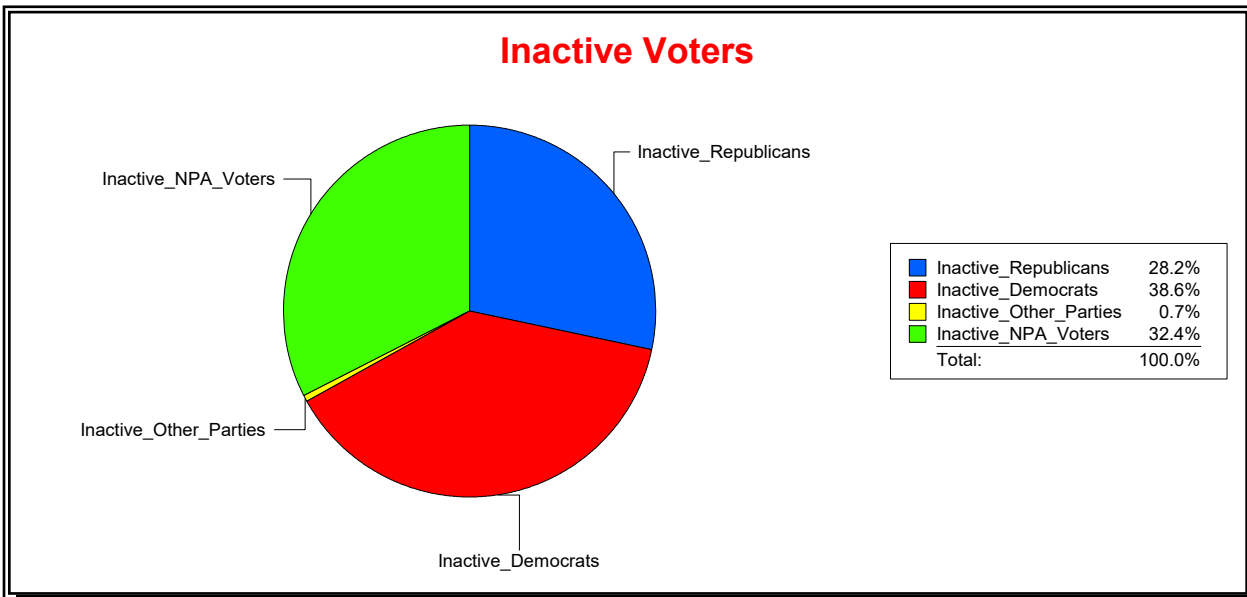

WESLEY WILCOX

Supervisor of Elections

MARION COUNTY, FL

Date 5/9/2019

Time 09:04 AM

Graphs of District Registration

Active Registered Voters

Inactive Voters

<u>District</u>	<u>Total</u>	<u>Dems</u>	<u>Reps</u>	<u>NonP</u>	<u>Other</u>	<u>Total</u>	<u>Dems</u>	<u>Reps</u>	<u>NonP</u>	<u>Other</u>
School Board Dist 4	45,222	15,808	19,541	9,547	326	1,566	605	442	508	11