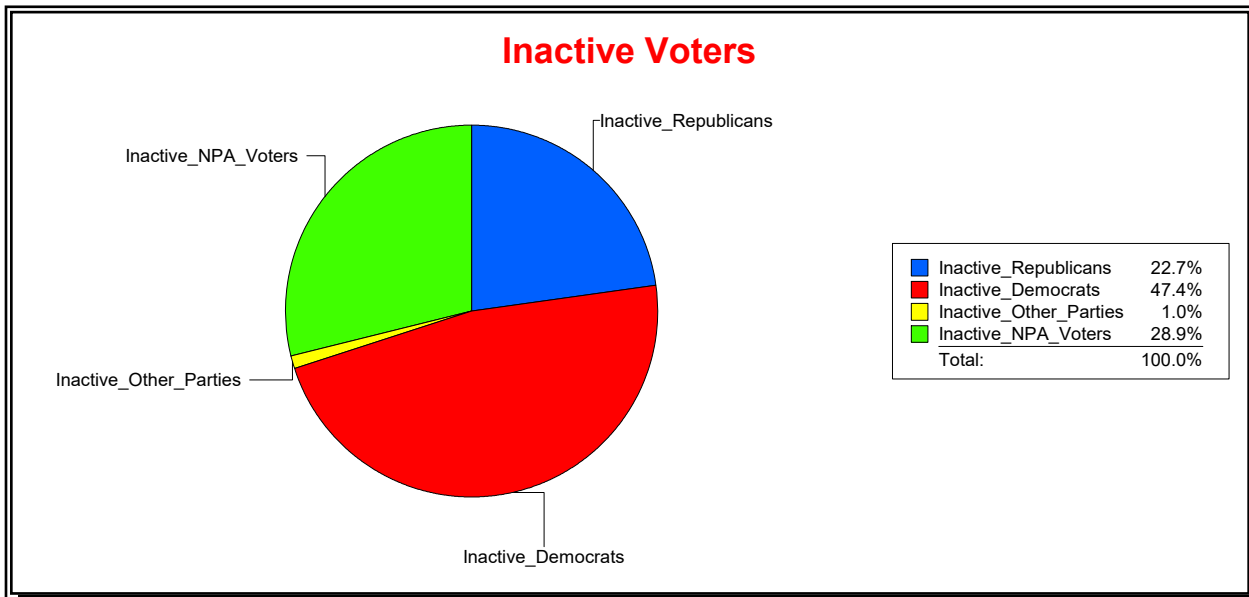

WESLEY WILCOX

Supervisor of Elections

MARION COUNTY, FL

Date 5/9/2019

Time 09:04 AM

Graphs of District Registration

Active Registered Voters

Inactive Voters