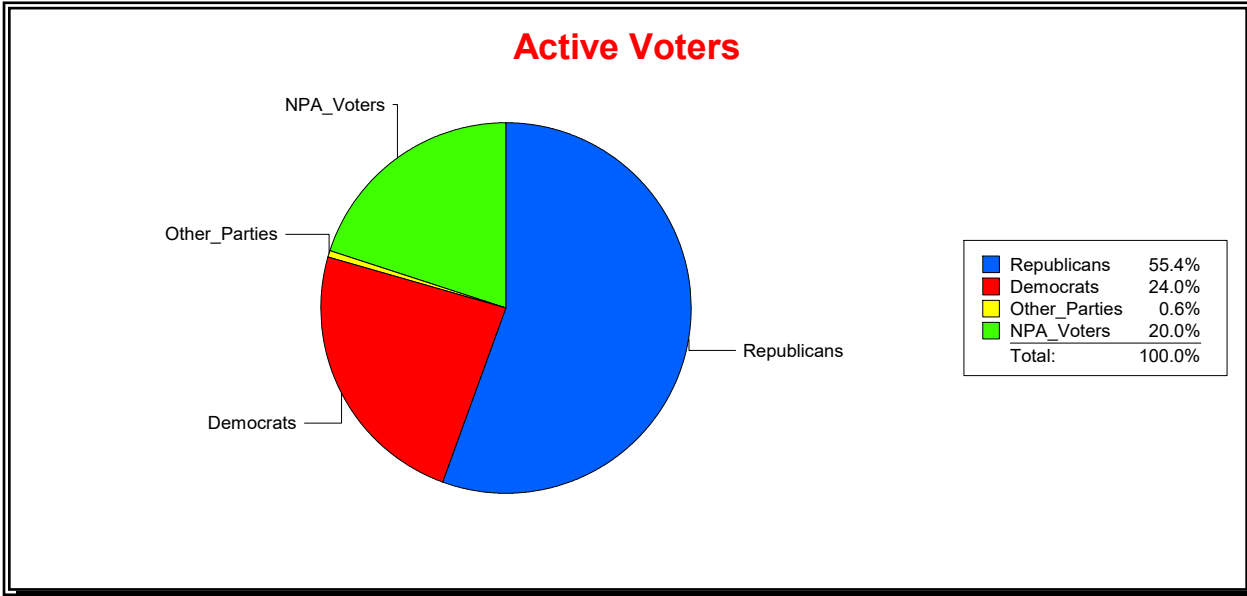

WESLEY WILCOX

Supervisor of Elections

MARION COUNTY, FL

Date 5/9/2019

Time 09:04 AM

Graphs of District Registration

Active Registered Voters

Inactive Voters

<u>District</u>	<u>Total</u>	<u>Dems</u>	<u>Reps</u>	<u>NonP</u>	<u>Other</u>	<u>Total</u>	<u>Dems</u>	<u>Reps</u>	<u>NonP</u>	<u>Other</u>
Village Community Development	7,800	1,873	4,323	1,557	47	145	41	63	41	0