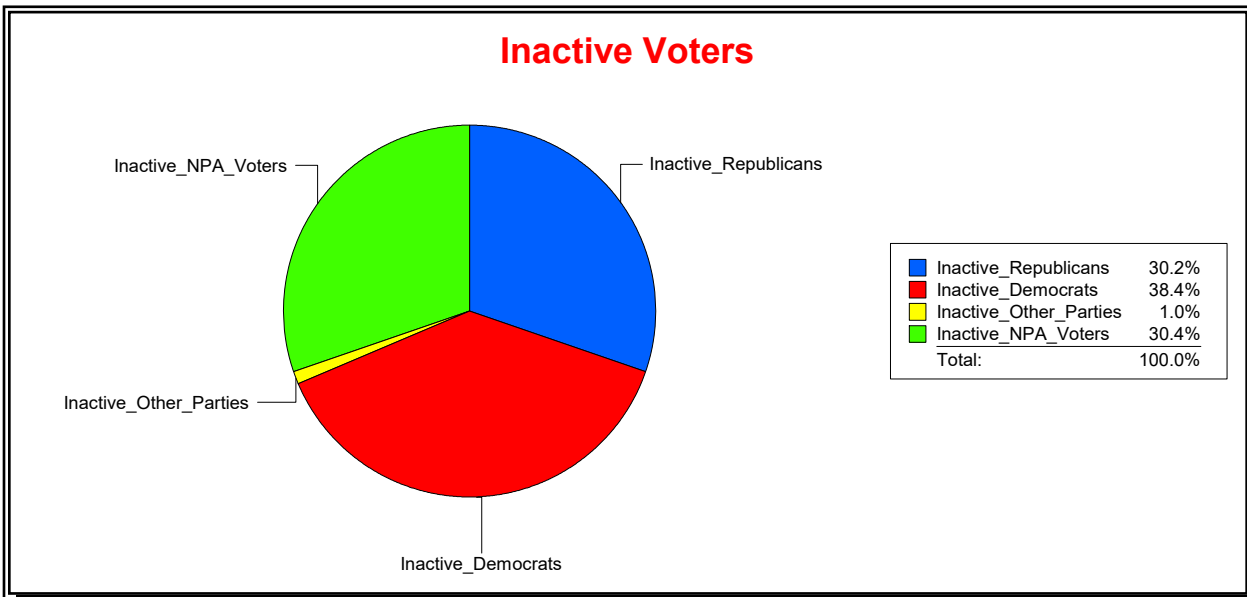

MARION COUNTY, FL

Date 5/9/2019

Time 09:04 AM

Graphs of District Registration

Active Registered Voters

Inactive Voters

District	Total	Dems	Reps	NonP	Other	Total	Dems	Reps	NonP	Other
Ocala	37,086	13,948	15,018	7,815	305	1,660	638	501	504	17