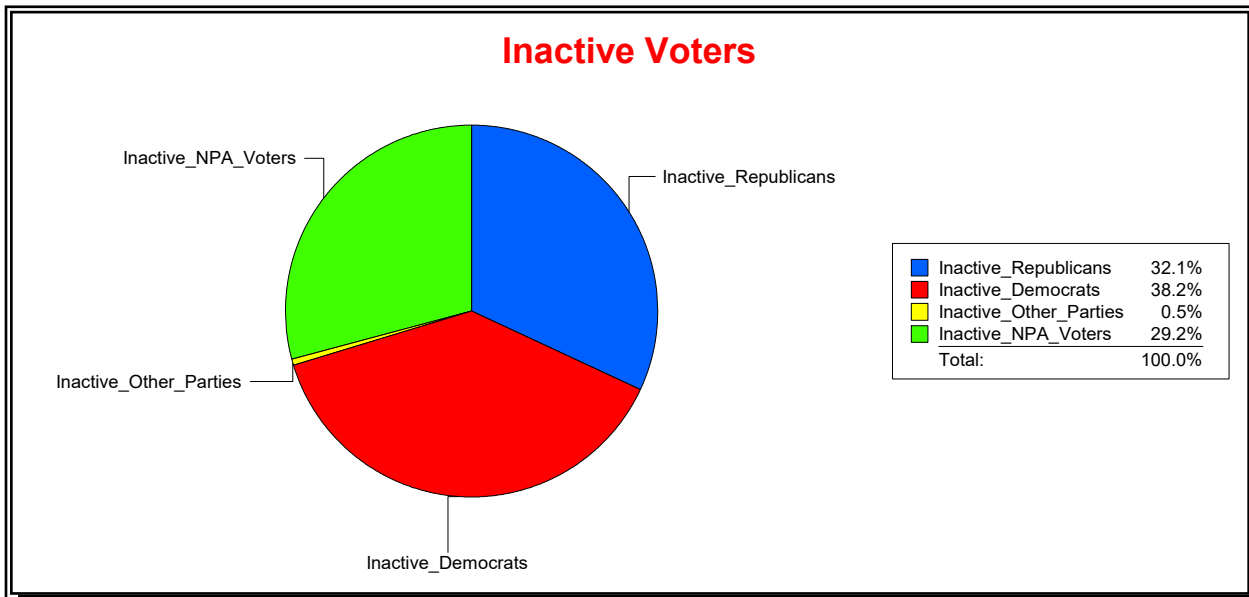

WESLEY WILCOX

Supervisor of Elections

MARION COUNTY, FL

Date 5/9/2019

Time 09:04 AM

Graphs of District Registration

Active Registered Voters

Inactive Voters

District	Total	Dems	Reps	NonP	Other	Total	Dems	Reps	NonP	Other
County Commission 2	55,651	19,303	23,304	12,684	360	1,628	622	522	476	8

WESLEY WILCOX

Supervisor of Elections

MARION COUNTY, FL

Date 5/9/2019