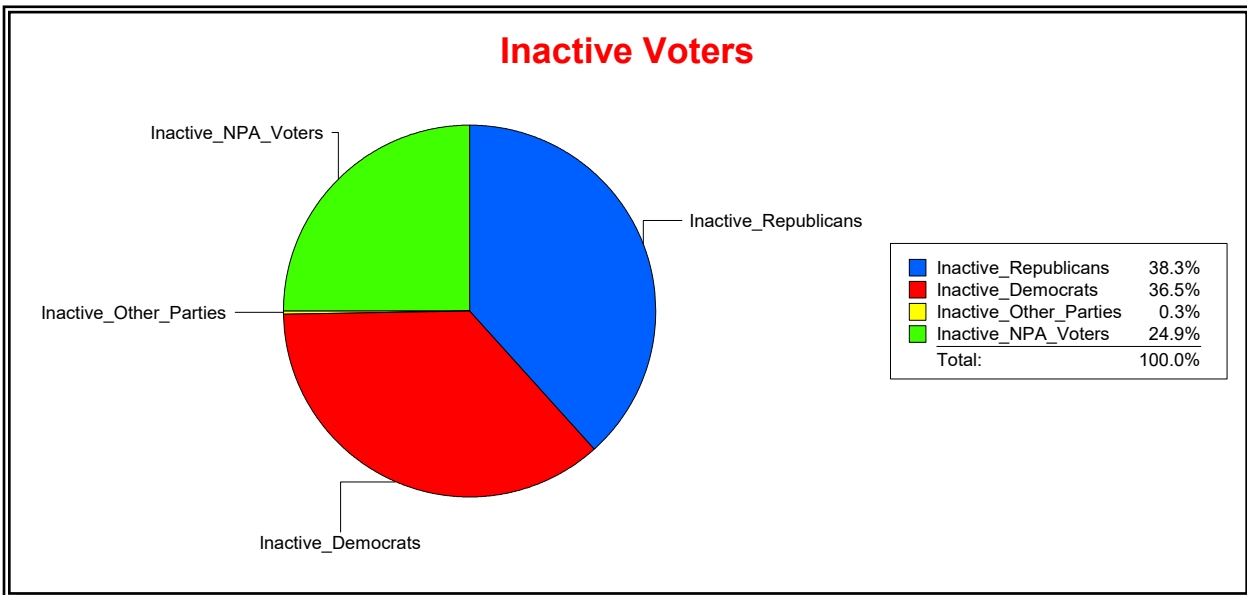

WESLEY WILCOX

Supervisor of Elections

MARION COUNTY, FL

Date 5/9/2019

Time 09:04 AM

Graphs of District Registration

Active Registered Voters

Inactive Voters

District	Total	Dems	Reps	NonP	Other	Total	Dems	Reps	NonP	Other
Senate District 05	13,082	3,902	6,178	2,912	90	337	123	129	84	1