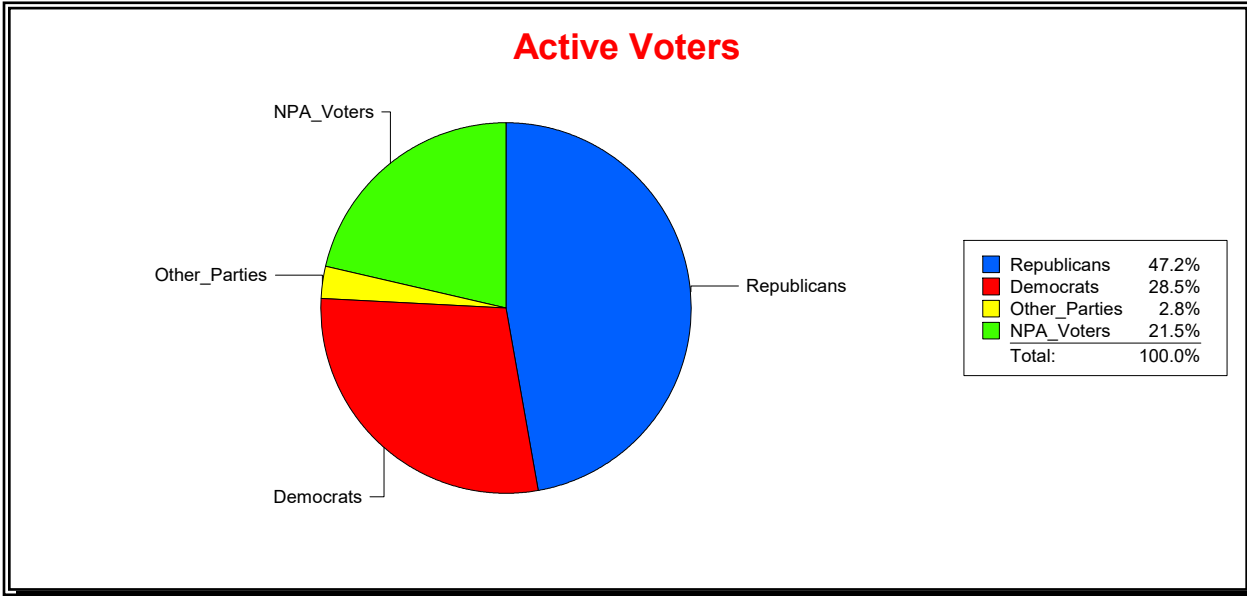

WESLEY WILCOX

Supervisor of Elections

MARION COUNTY, FL

Date 5/9/2019

Time 09:04 AM

Graphs of District Registration

Active Registered Voters

Inactive Voters

<u>District</u>	<u>Total</u>	<u>Dems</u>	<u>Reps</u>	<u>NonP</u>	<u>Other</u>	<u>Total</u>	<u>Dems</u>	<u>Reps</u>	<u>NonP</u>	<u>Other</u>
Town of McIntosh	358	102	169	77	10	3	2	0	1	0