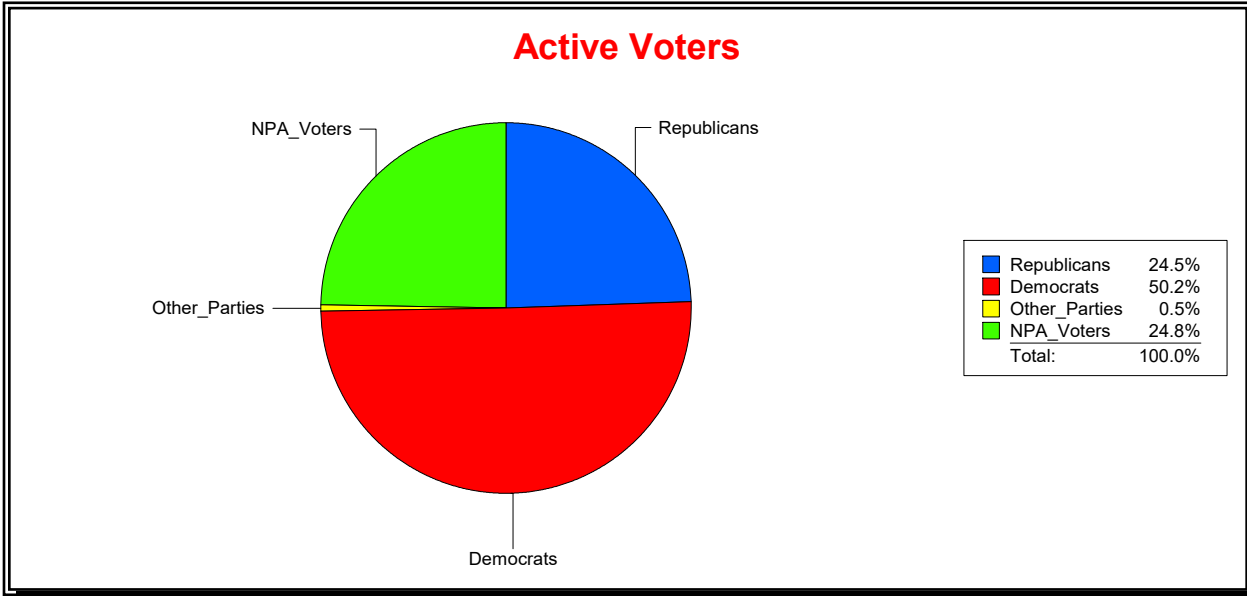

WESLEY WILCOX

Supervisor of Elections

MARION COUNTY, FL

Date 5/9/2019

Time 09:04 AM

Graphs of District Registration

Active Registered Voters

Inactive Voters

<u>District</u>	<u>Total</u>	<u>Dems</u>	<u>Reps</u>	<u>NonP</u>	<u>Other</u>	<u>Total</u>	<u>Dems</u>	<u>Reps</u>	<u>NonP</u>	<u>Other</u>
Marion Oaks	12,475	6,263	3,058	3,089	65	425	203	90	131	1