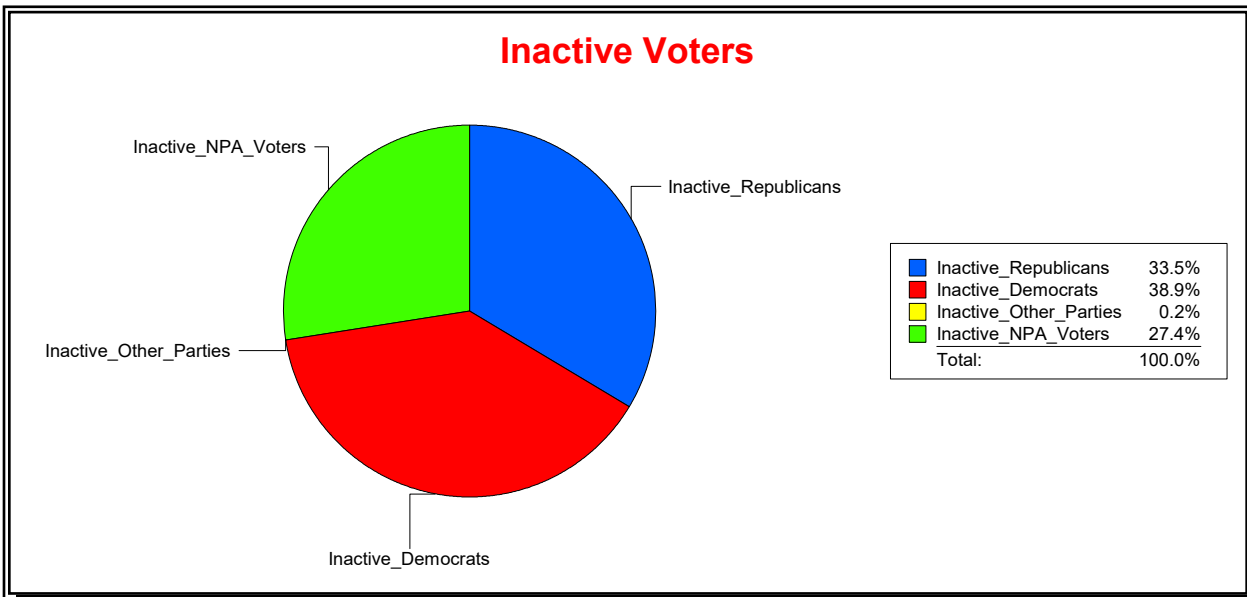

WESLEY WILCOX

Supervisor of Elections

MARION COUNTY, FL

Date 5/9/2019

Time 09:04 AM

Graphs of District Registration

Active Registered Voters

Inactive Voters

<u>District</u>	<u>Total</u>	<u>Dems</u>	<u>Reps</u>	<u>NonP</u>	<u>Other</u>	<u>Total</u>	<u>Dems</u>	<u>Reps</u>	<u>NonP</u>	<u>Other</u>
School Board Dist 3	53,987	18,497	22,930	12,173	387	1,319	513	442	361	3