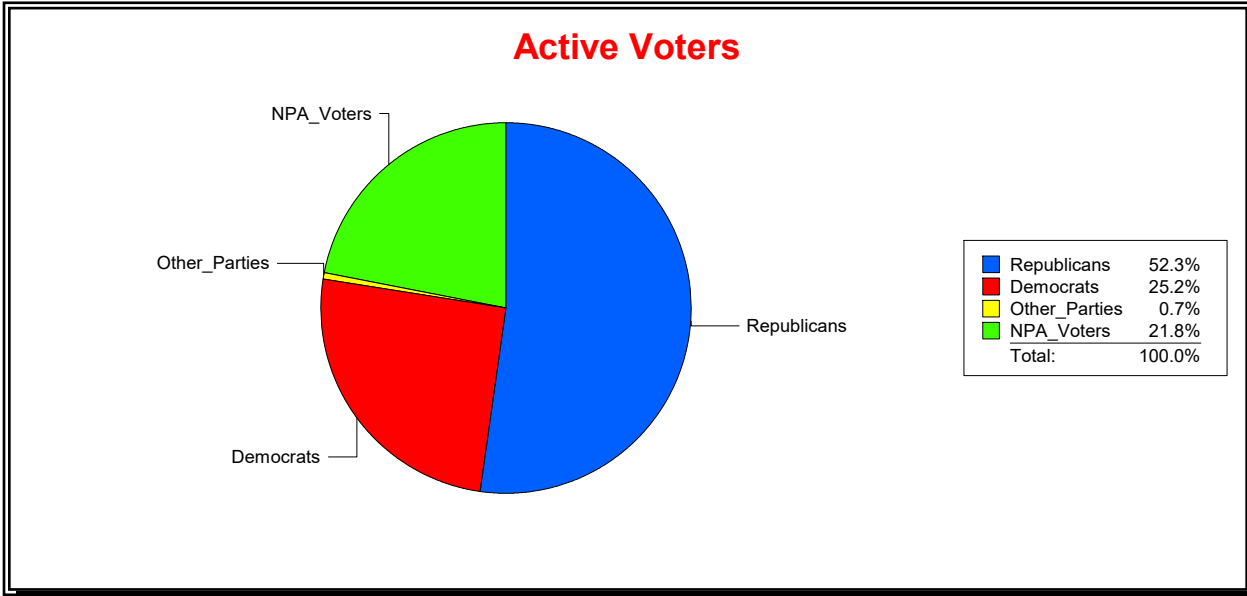

WESLEY WILCOX

Supervisor of Elections

MARION COUNTY, FL

Date 5/9/2019

Time 09:04 AM

Graphs of District Registration

Active Registered Voters

Inactive Voters

District	Total	Dems	Reps	NonP	Other	Total	Dems	Reps	NonP	Other
House District 33	20,372	5,141	10,650	4,445	136	497	157	198	141	1