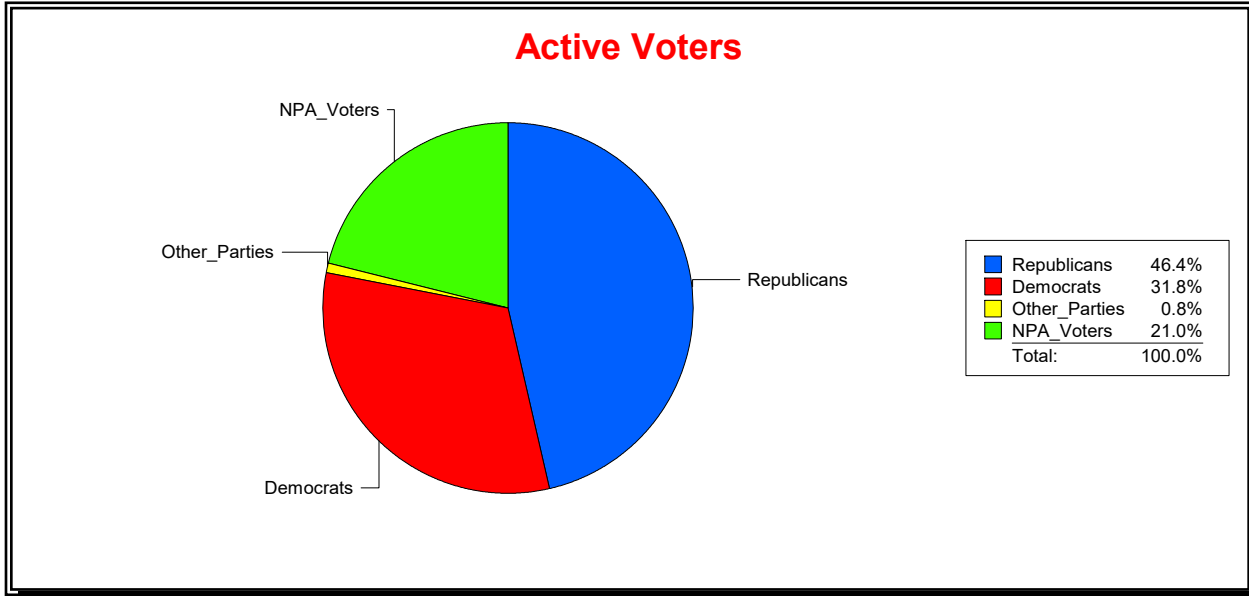

WESLEY WILCOX

Supervisor of Elections

MARION COUNTY, FL

Date 5/9/2019

Time 09:04 AM

Graphs of District Registration

Active Registered Voters

Inactive Voters

District	Total	Dems	Reps	NonP	Other	Total	Dems	Reps	NonP	Other
School Board Dist 5	45,322	14,394	21,032	9,532	364	1,333	474	444	406	9