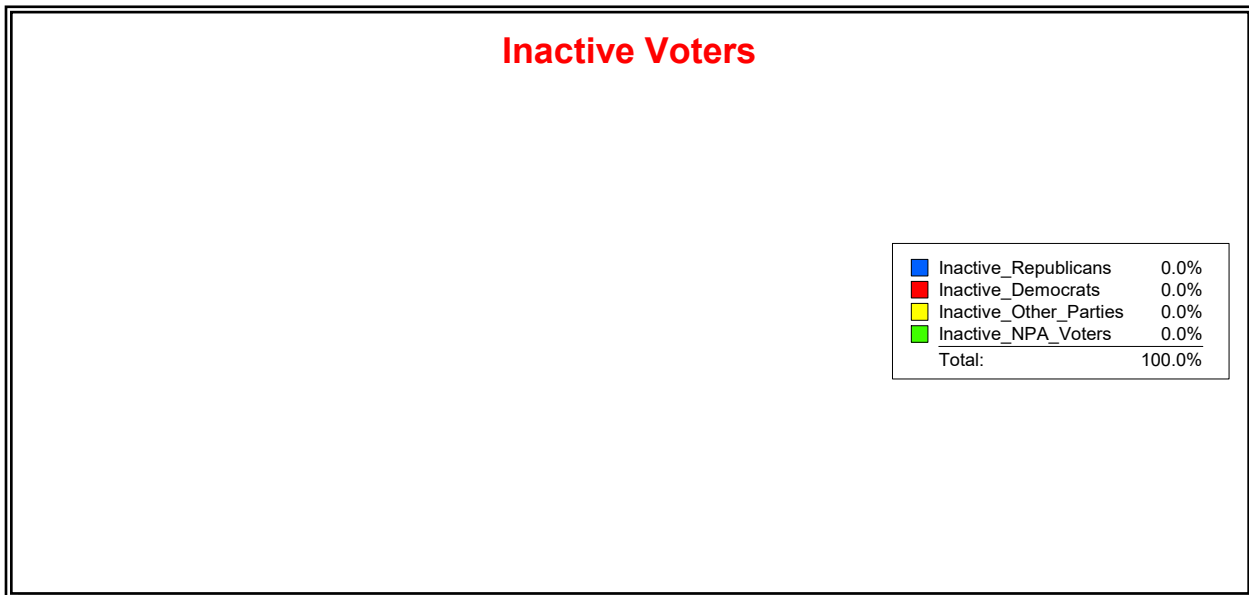

WESLEY WILCOX

Supervisor of Elections

MARION COUNTY, FL

Date 5/9/2019

Time 09:04 AM

Graphs of District Registration

Active Registered Voters

Inactive Voters

<u>District</u>	<u>Total</u>	<u>Dems</u>	<u>Reps</u>	<u>NonP</u>	<u>Other</u>	<u>Total</u>	<u>Dems</u>	<u>Reps</u>	<u>NonP</u>	<u>Other</u>
No City	0	0	0	0	0	0	0	0	0	0