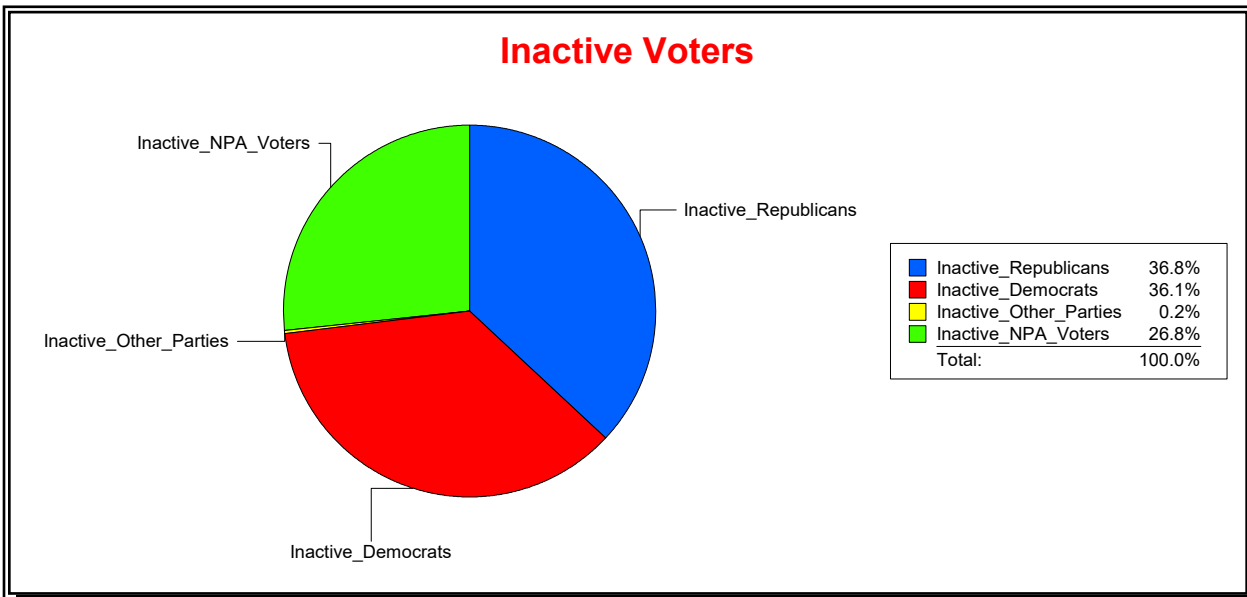

Supervisor of Elections

MARION COUNTY, FL

Date 5/9/2019

Time 09:04 AM

Graphs of District Registration

Active Registered Voters

Inactive Voters

District	Total	Dems	Reps	NonP	Other	Total	Dems	Reps	NonP	Other
Congressional District 02	38,415	11,475	18,205	8,424	311	844	305	311	226	2

WESLEY WILCOX

Supervisor of Elections

MARION COUNTY, FL

Date 5/9/2019

Time 09:04 AM

Graphs of District Registration

Active Registered Voters

Inactive Voters