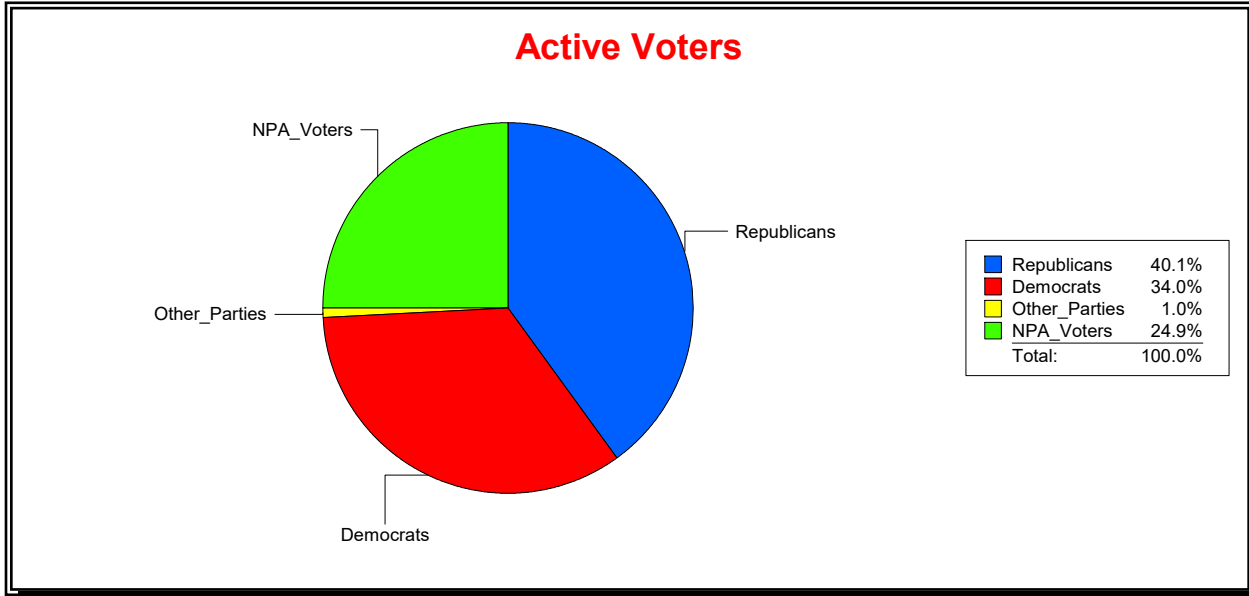

WESLEY WILCOX

Supervisor of Elections

MARION COUNTY, FL

Date 5/9/2019

Time 09:04 AM

Graphs of District Registration

Active Registered Voters

Inactive Voters

<u>District</u>	<u>Total</u>	<u>Dems</u>	<u>Reps</u>	<u>NonP</u>	<u>Other</u>	<u>Total</u>	<u>Dems</u>	<u>Reps</u>	<u>NonP</u>	<u>Other</u>
Ocala City District 3	9,388	3,189	3,766	2,337	96	516	172	188	153	3