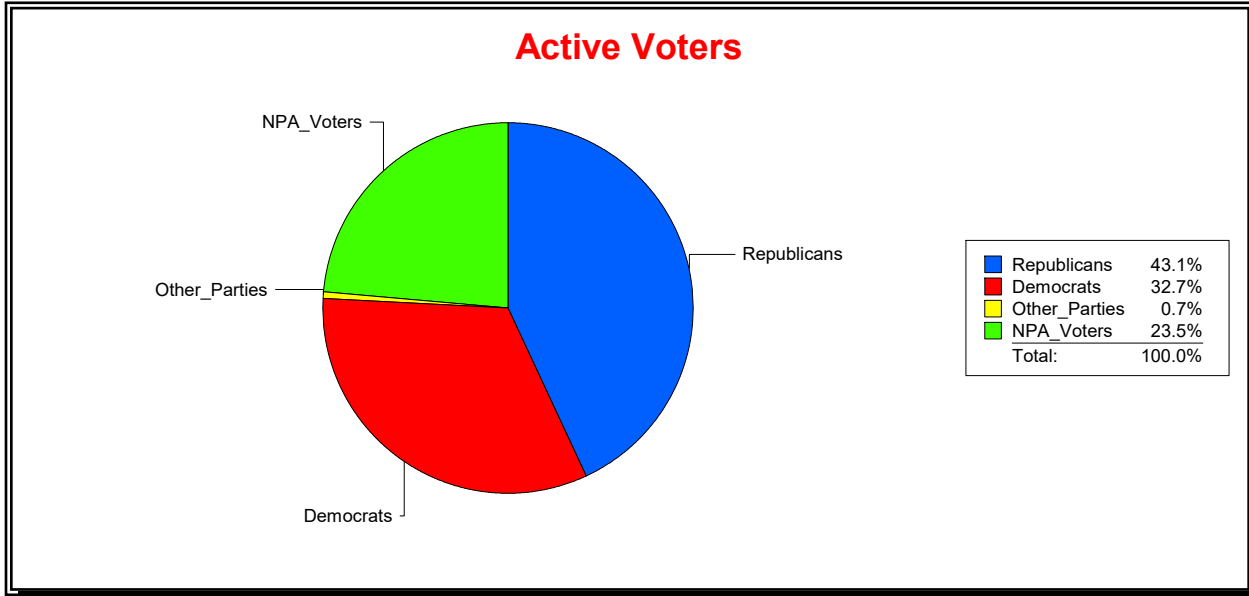

WESLEY WILCOX

Supervisor of Elections

MARION COUNTY, FL

Date 5/9/2019

Time 09:04 AM

Graphs of District Registration

Active Registered Voters

Inactive Voters

District	Total	Dems	Reps	NonP	Other	Total	Dems	Reps	NonP	Other
Congressional District 11	114,966	37,545	49,607	26,994	820	3,200	1,172	963	1,048	17