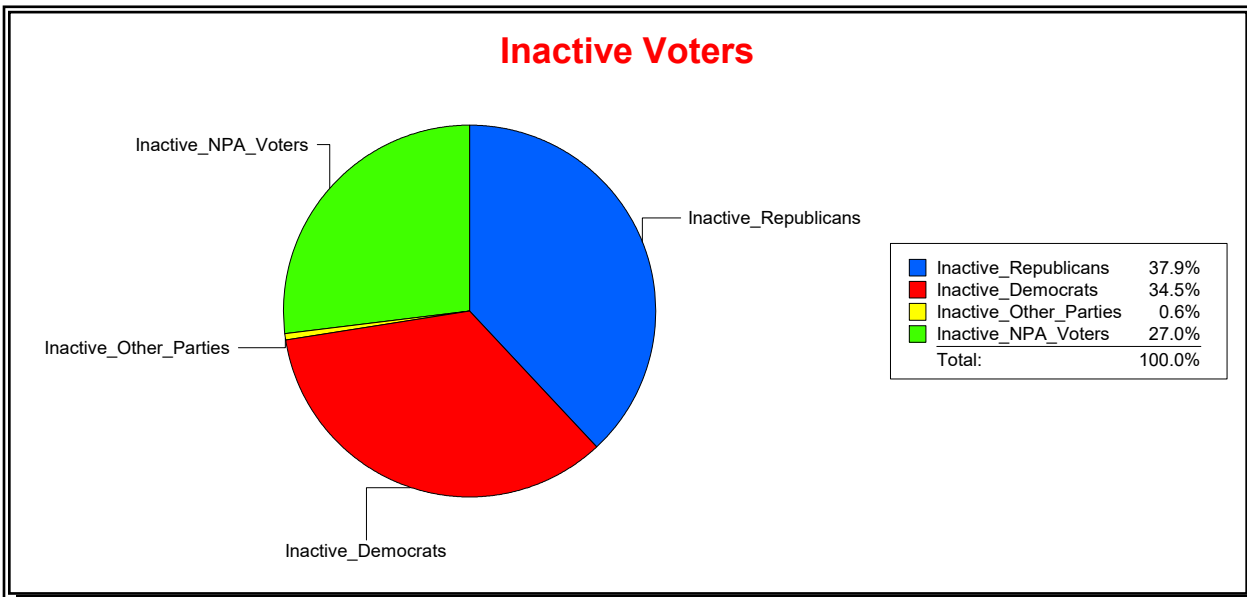

WESLEY WILCOX

Supervisor of Elections

MARION COUNTY, FL

Date 5/9/2019

Time 09:04 AM

Graphs of District Registration

Active Registered Voters

Inactive Voters

<u>District</u>	<u>Total</u>	<u>Dems</u>	<u>Reps</u>	<u>NonP</u>	<u>Other</u>	<u>Total</u>	<u>Dems</u>	<u>Reps</u>	<u>NonP</u>	<u>Other</u>
Old Congressional District 3	5,096	1,255	2,635	1,160	46	174	60	66	47	1