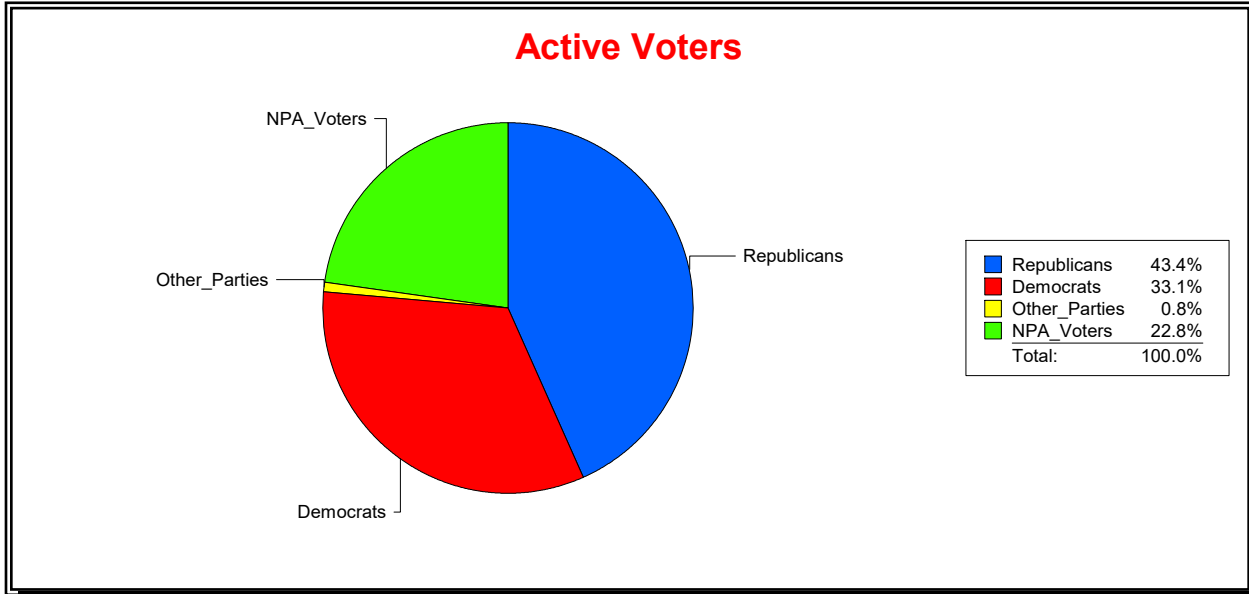

WESLEY WILCOX

Supervisor of Elections

MARION COUNTY, FL

Date 5/9/2019

Time 09:04 AM

Graphs of District Registration

Active Registered Voters

Inactive Voters

<u>District</u>	<u>Total</u>	<u>Dems</u>	<u>Reps</u>	<u>NonP</u>	<u>Other</u>	<u>Total</u>	<u>Dems</u>	<u>Reps</u>	<u>NonP</u>	<u>Other</u>
House District 22	93,210	30,826	40,408	21,273	703	2,647	988	871	773	15