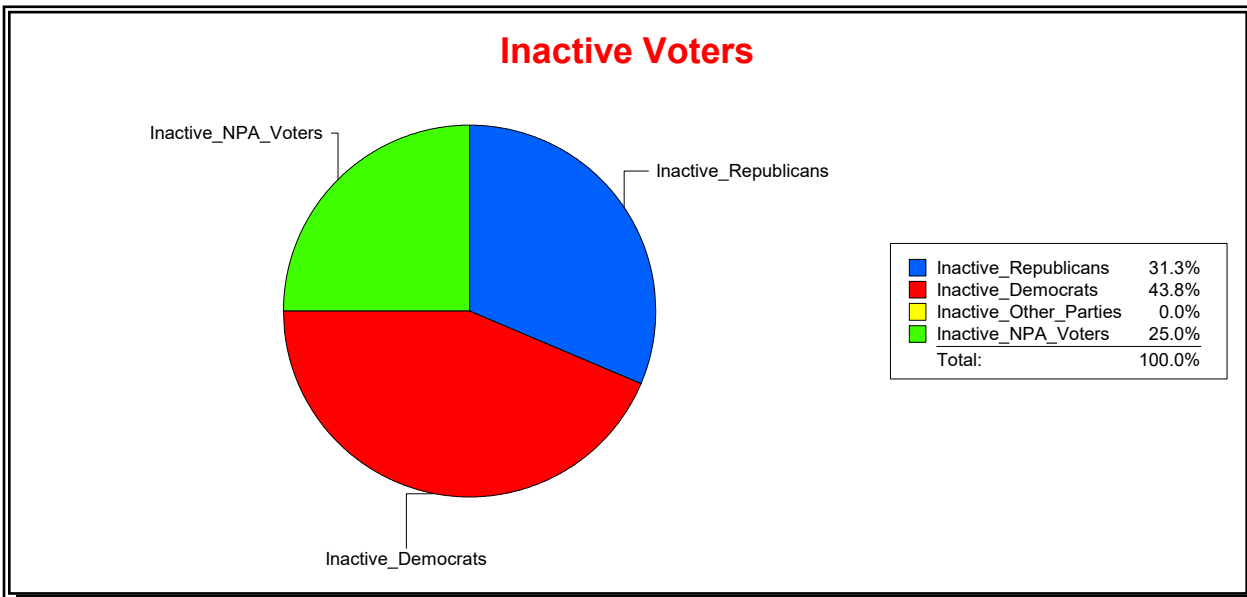

WESLEY WILCOX

Supervisor of Elections

MARION COUNTY, FL

Date 5/9/2019

Time 09:04 AM

Graphs of District Registration

Active Registered Voters

Inactive Voters

District	Total	Dems	Reps	NonP	Other	Total	Dems	Reps	NonP	Other
Marion Landing	910	245	470	189	6	16	7	5	4	0