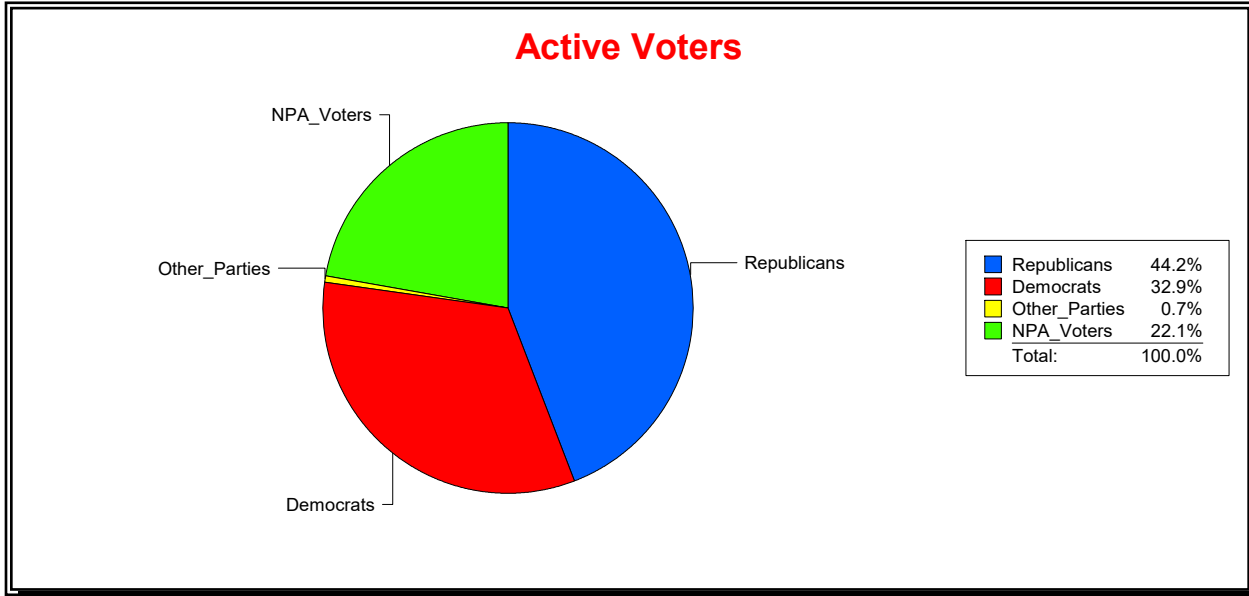

WESLEY WILCOX

Supervisor of Elections

MARION COUNTY, FL

Date 5/9/2019

Time 09:04 AM

Graphs of District Registration

Active Registered Voters

Inactive Voters

District	Total	Dems	Reps	NonP	Other	Total	Dems	Reps	NonP	Other
Old Congressional District 6	168,161	55,363	74,382	37,168	1,248	4,871	1,798	1,543	1,505	25