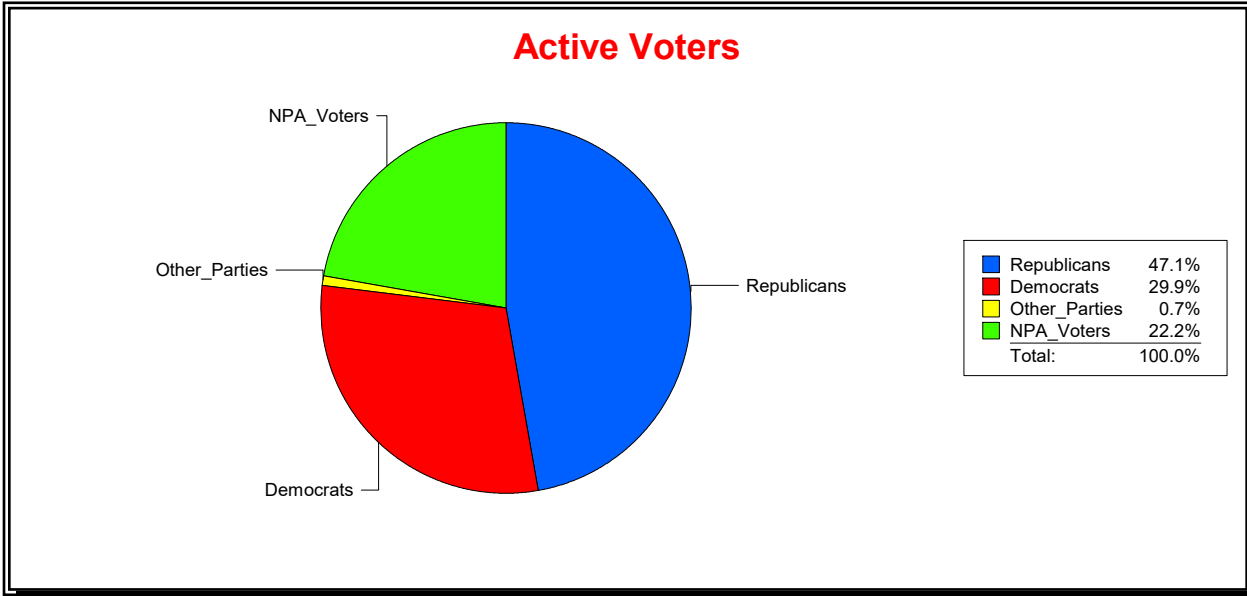

WESLEY WILCOX

Supervisor of Elections

MARION COUNTY, FL

Date 5/9/2019

Time 09:04 AM

Graphs of District Registration

Active Registered Voters

Inactive Voters

District	Total	Dems	Reps	NonP	Other	Total	Dems	Reps	NonP	Other
Old Congressional District 5	12,932	3,870	6,096	2,876	90	332	121	128	82	1