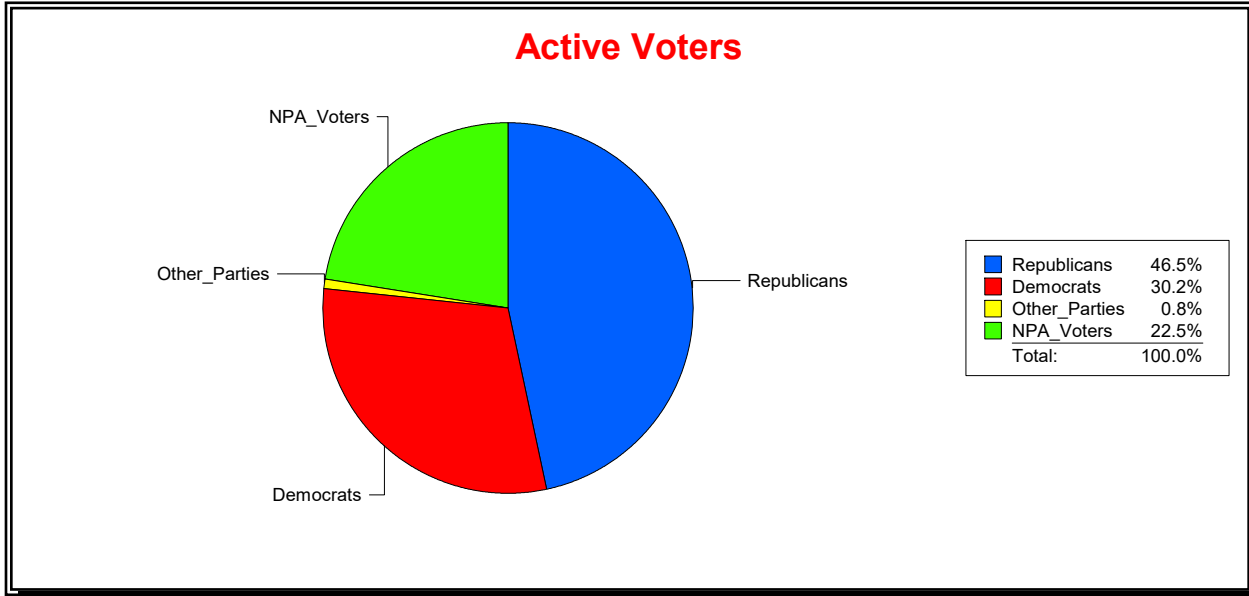

WESLEY WILCOX

Supervisor of Elections

MARION COUNTY, FL

Date 5/9/2019

Time 09:04 AM

Graphs of District Registration

Active Registered Voters

Inactive Voters

District	Total	Dems	Reps	NonP	Other	Total	Dems	Reps	NonP	Other
House District 23	111,250	33,639	51,772	24,976	863	3,437	1,195	1,116	1,098	28