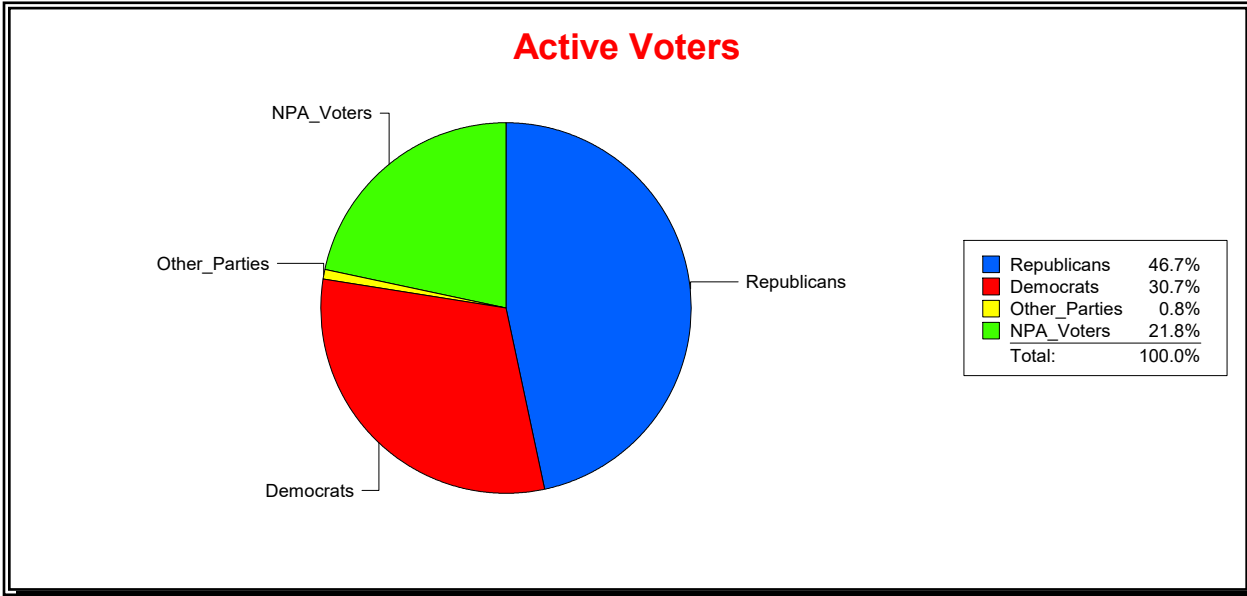

WESLEY WILCOX

Supervisor of Elections

MARION COUNTY, FL

Date 5/9/2019

Time 09:04 AM

Graphs of District Registration

Active Registered Voters

Inactive Voters

<u>District</u>	<u>Total</u>	<u>Dems</u>	<u>Reps</u>	<u>NonP</u>	<u>Other</u>	<u>Total</u>	<u>Dems</u>	<u>Reps</u>	<u>NonP</u>	<u>Other</u>
SR 200 Corridor	33,577	10,313	15,681	7,303	280	700	248	264	185	3