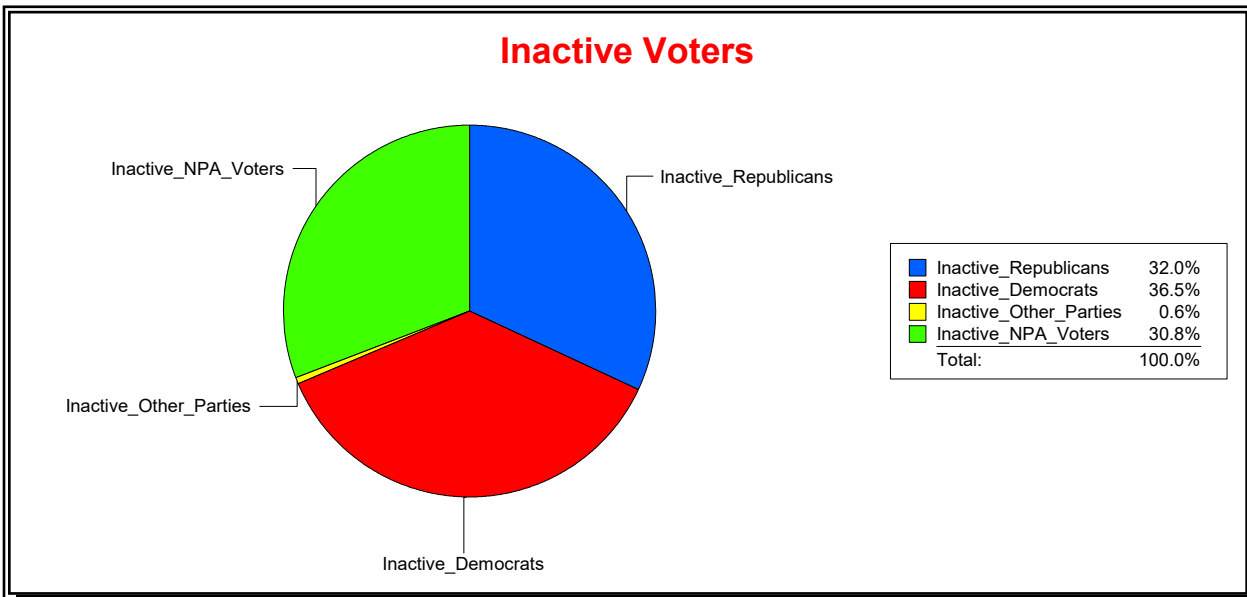

WESLEY WILCOX

Supervisor of Elections

MARION COUNTY, FL

Date 5/9/2019

Time 09:04 AM

Graphs of District Registration

Active Registered Voters

Inactive Voters

District	Total	Dems	Reps	NonP	Other	Total	Dems	Reps	NonP	Other
Marion County	246,760	80,289	109,755	54,853	1,863	7,322	2,675	2,344	2,258	45

WESLEY WILCOX

Supervisor of Elections

MARION COUNTY, FL

Date 5/9/2019