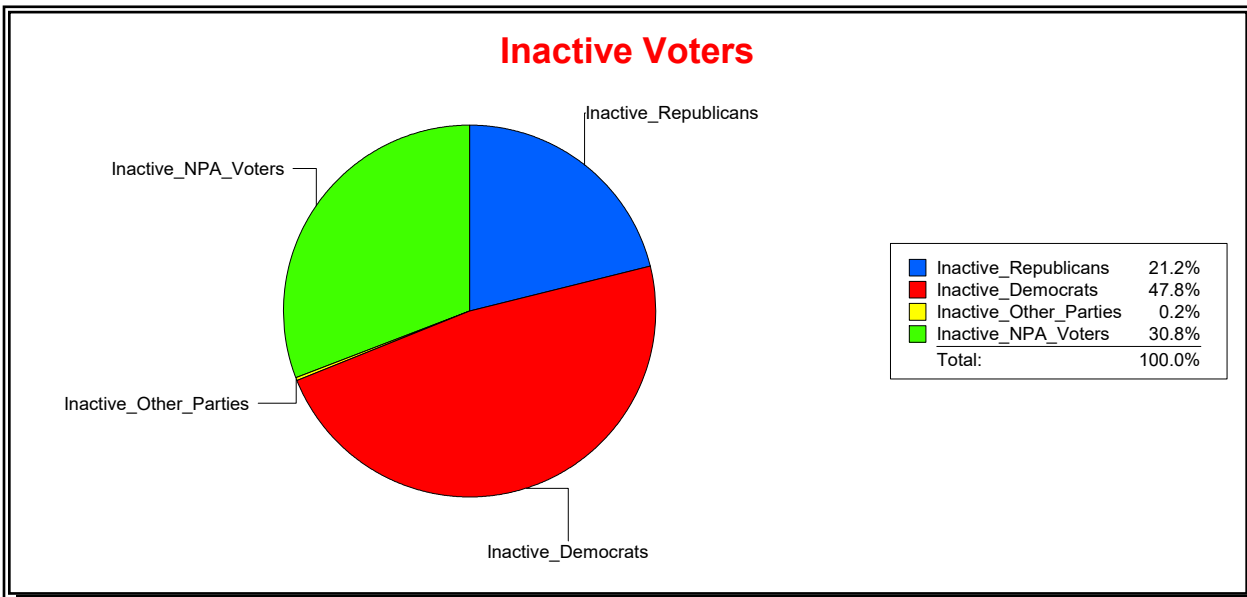

WESLEY WILCOX

Supervisor of Elections

MARION COUNTY, FL

Date 5/9/2019

Time 09:04 AM

Graphs of District Registration

Active Registered Voters

Inactive Voters

<u>District</u>	<u>Total</u>	<u>Dems</u>	<u>Reps</u>	<u>NonP</u>	<u>Other</u>	<u>Total</u>	<u>Dems</u>	<u>Reps</u>	<u>NonP</u>	<u>Other</u>
Marion Oaks	12,475	6,263	3,058	3,089	65	425	203	90	131	1