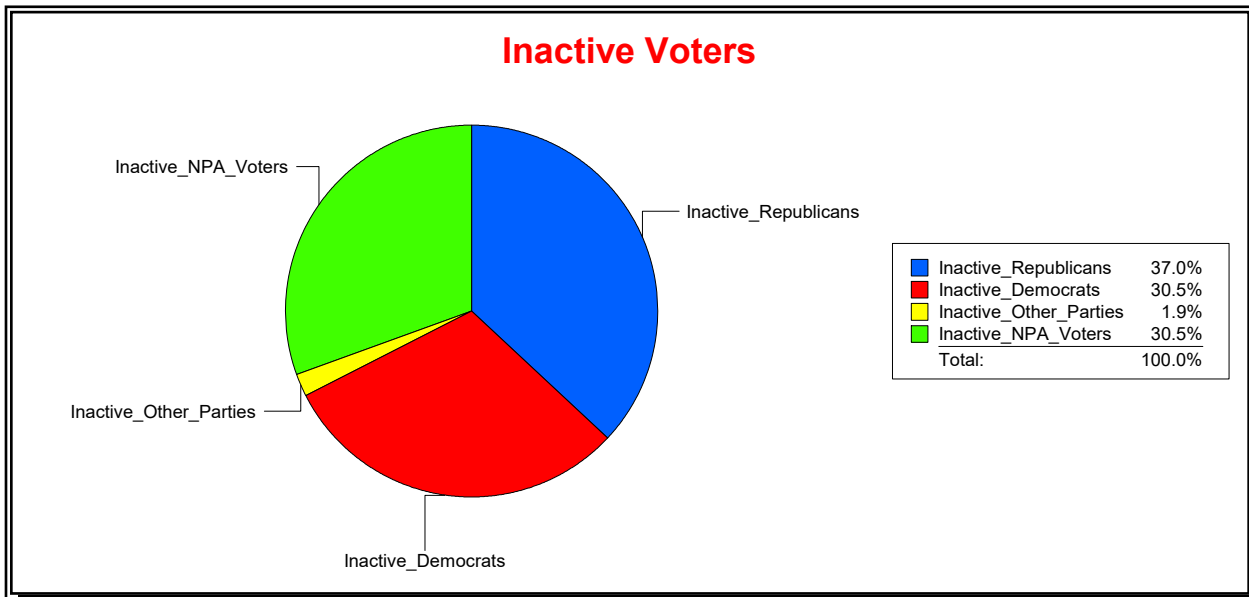

WESLEY WILCOX

Supervisor of Elections

MARION COUNTY, FL

Date 5/9/2019

Time 09:04 AM

Graphs of District Registration

Active Registered Voters

Inactive Voters

<u>District</u>	<u>Total</u>	<u>Dems</u>	<u>Reps</u>	<u>NonP</u>	<u>Other</u>	<u>Total</u>	<u>Dems</u>	<u>Reps</u>	<u>NonP</u>	<u>Other</u>
Ocala City District 5	11,159	3,103	5,800	2,171	85	370	113	137	113	7