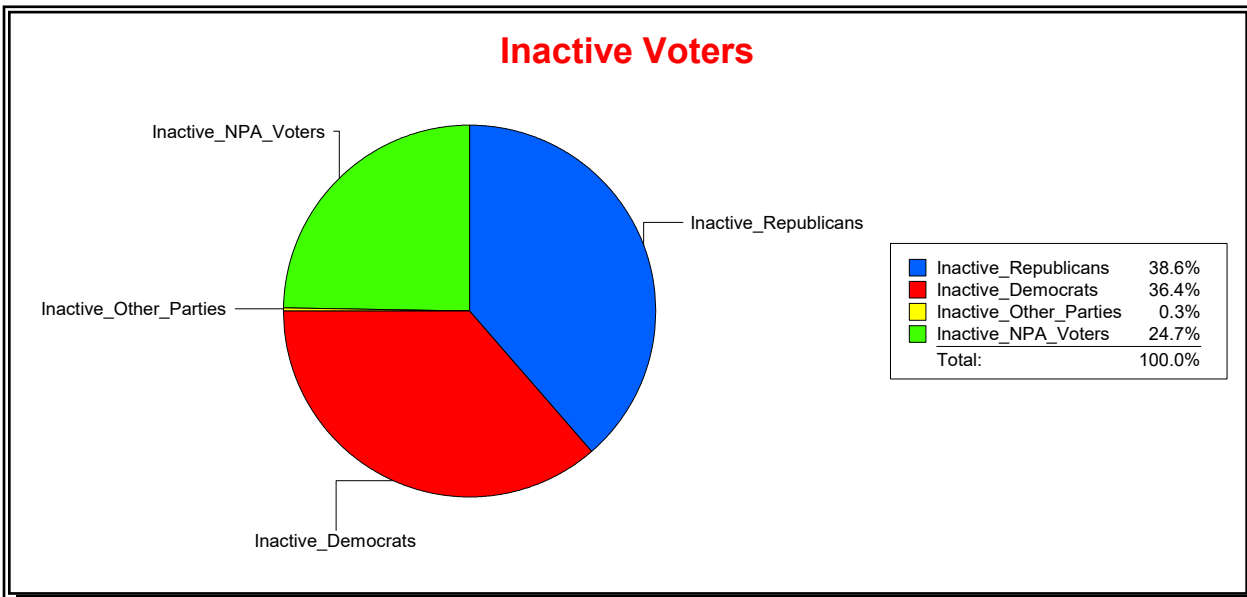

WESLEY WILCOX

Supervisor of Elections

MARION COUNTY, FL

Date 5/9/2019

Time 09:04 AM

Graphs of District Registration

Active Registered Voters

Inactive Voters

District	Total	Dems	Reps	NonP	Other	Total	Dems	Reps	NonP	Other
Old Congressional District 5	12,932	3,870	6,096	2,876	90	332	121	128	82	1