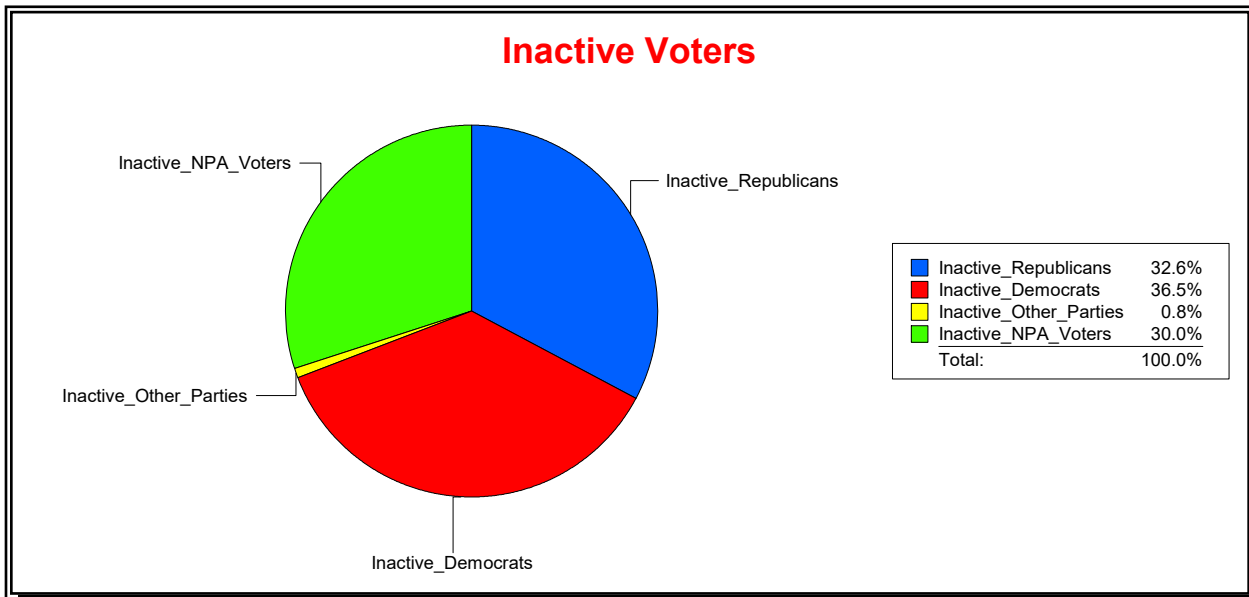

WESLEY WILCOX

Supervisor of Elections

MARION COUNTY, FL

Date 5/9/2019

Time 09:04 AM

Graphs of District Registration

Active Registered Voters

Inactive Voters

District	Total	Dems	Reps	NonP	Other	Total	Dems	Reps	NonP	Other
Congressional District 03	93,379	31,269	41,943	19,435	732	3,278	1,198	1,070	984	26