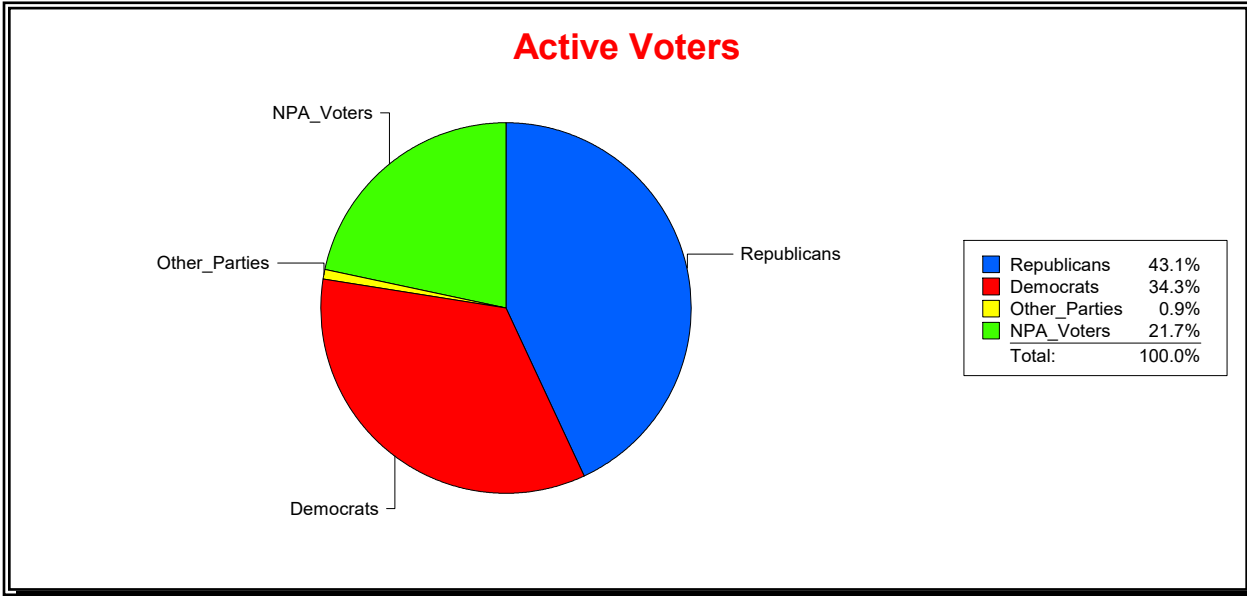

WESLEY WILCOX

Supervisor of Elections

MARION COUNTY, FL

Date 5/9/2019

Time 09:04 AM

Graphs of District Registration

Active Registered Voters

Inactive Voters

District	Total	Dems	Reps	NonP	Other	Total	Dems	Reps	NonP	Other
County Commission 5	48,401	16,610	20,863	10,495	433	1,399	517	438	437	7