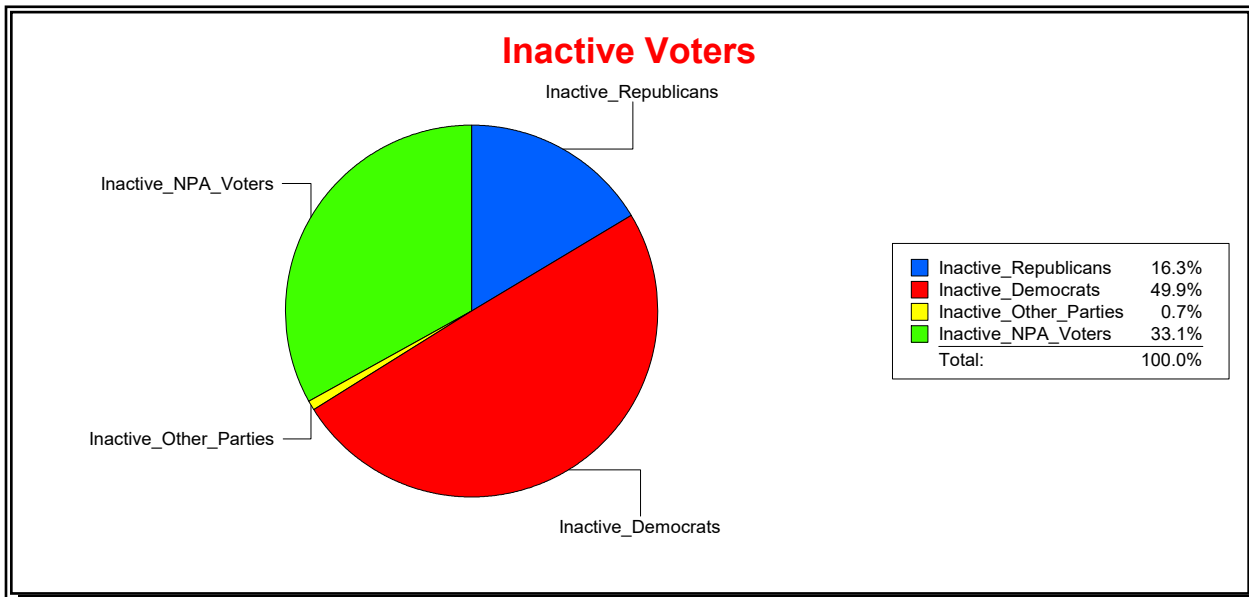

WESLEY WILCOX

Supervisor of Elections

MARION COUNTY, FL

Date 5/9/2019

Time 09:04 AM

Graphs of District Registration

Active Registered Voters

Inactive Voters

<u>District</u>	<u>Total</u>	<u>Dems</u>	<u>Reps</u>	<u>NonP</u>	<u>Other</u>	<u>Total</u>	<u>Dems</u>	<u>Reps</u>	<u>NonP</u>	<u>Other</u>
Ocala City District 2	6,578	4,122	1,056	1,357	43	423	211	69	140	3