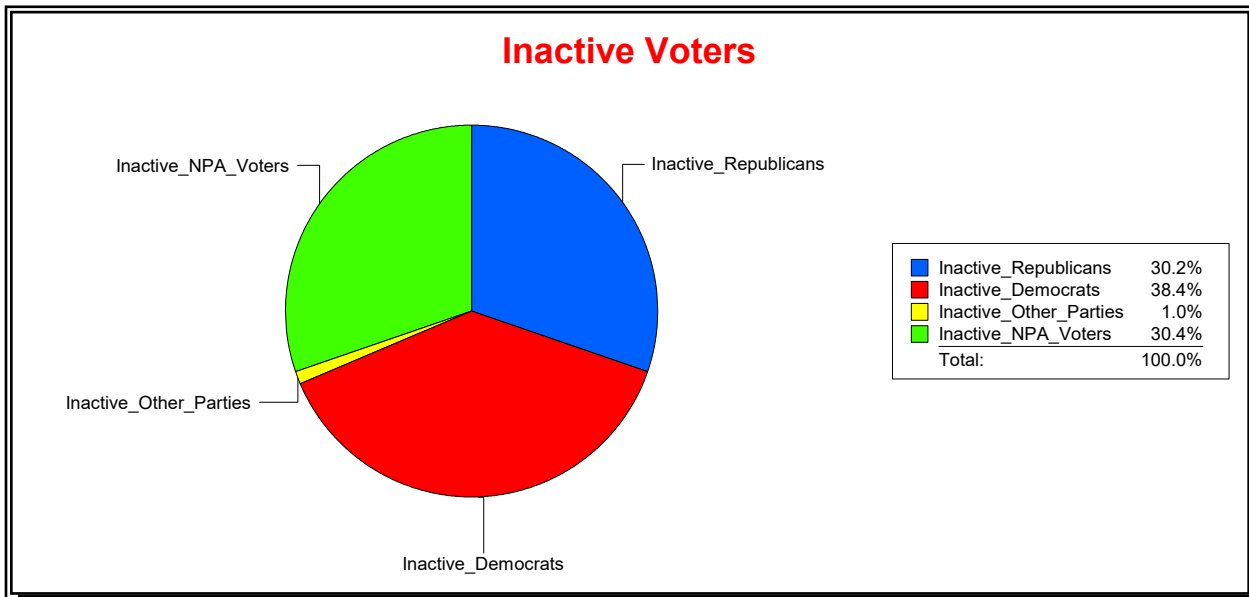

WESLEY WILCOX

Supervisor of Elections

MARION COUNTY, FL

Date 5/9/2019

Time 09:04 AM

Graphs of District Registration

Active Registered Voters

Inactive Voters