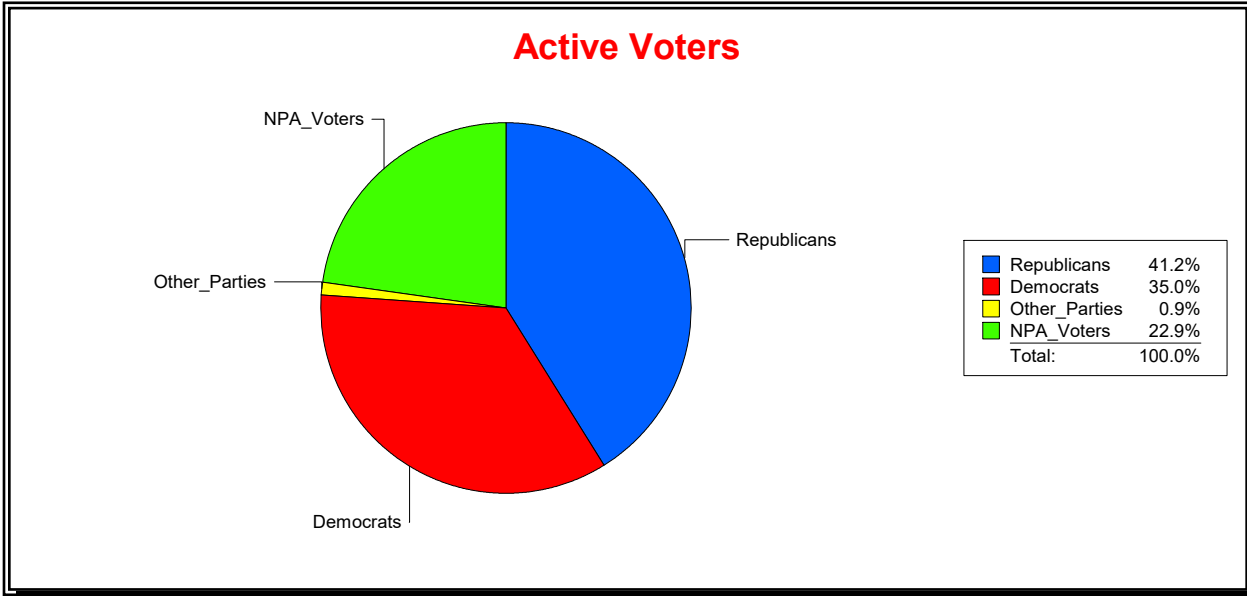

WESLEY WILCOX

Supervisor of Elections

MARION COUNTY, FL

Date 5/9/2019

Time 09:04 AM

Graphs of District Registration

Active Registered Voters

Inactive Voters

<u>District</u>	<u>Total</u>	<u>Dems</u>	<u>Reps</u>	<u>NonP</u>	<u>Other</u>	<u>Total</u>	<u>Dems</u>	<u>Reps</u>	<u>NonP</u>	<u>Other</u>
School Board Dist 1	52,852	18,493	21,798	12,111	450	1,780	663	543	560	14