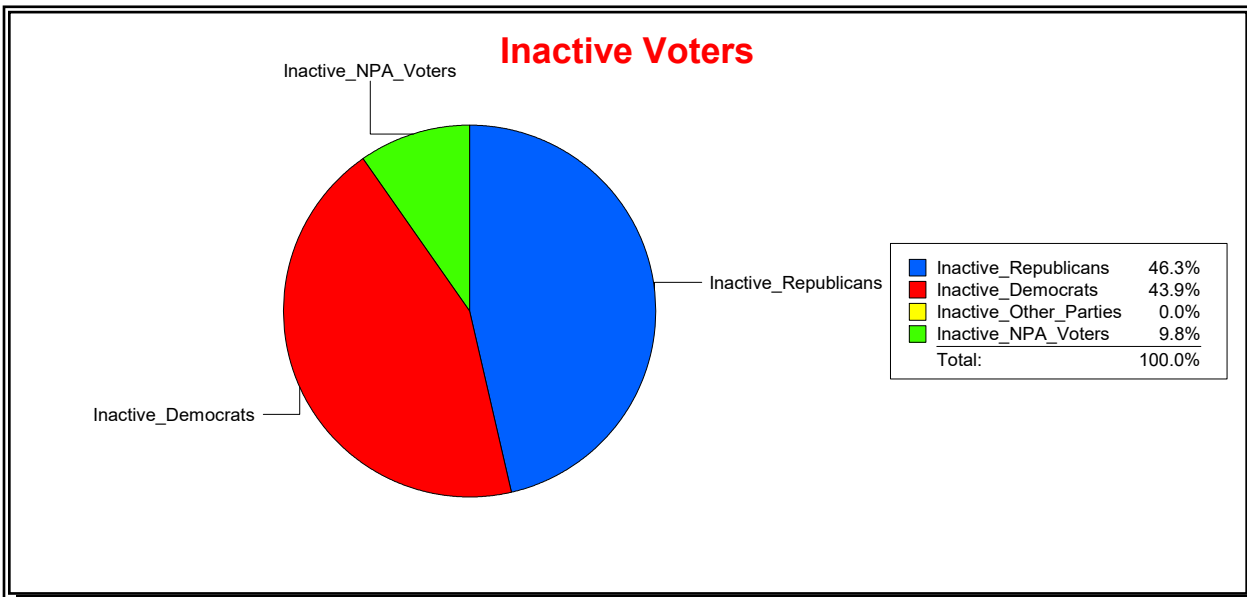

WESLEY WILCOX

Supervisor of Elections

MARION COUNTY, FL

Date 5/9/2019

Time 09:04 AM

Graphs of District Registration

Active Registered Voters

Inactive Voters

District	Total	Dems	Reps	NonP	Other	Total	Dems	Reps	NonP	Other
Dunnellon	1,328	426	612	275	15	41	18	19	4	0