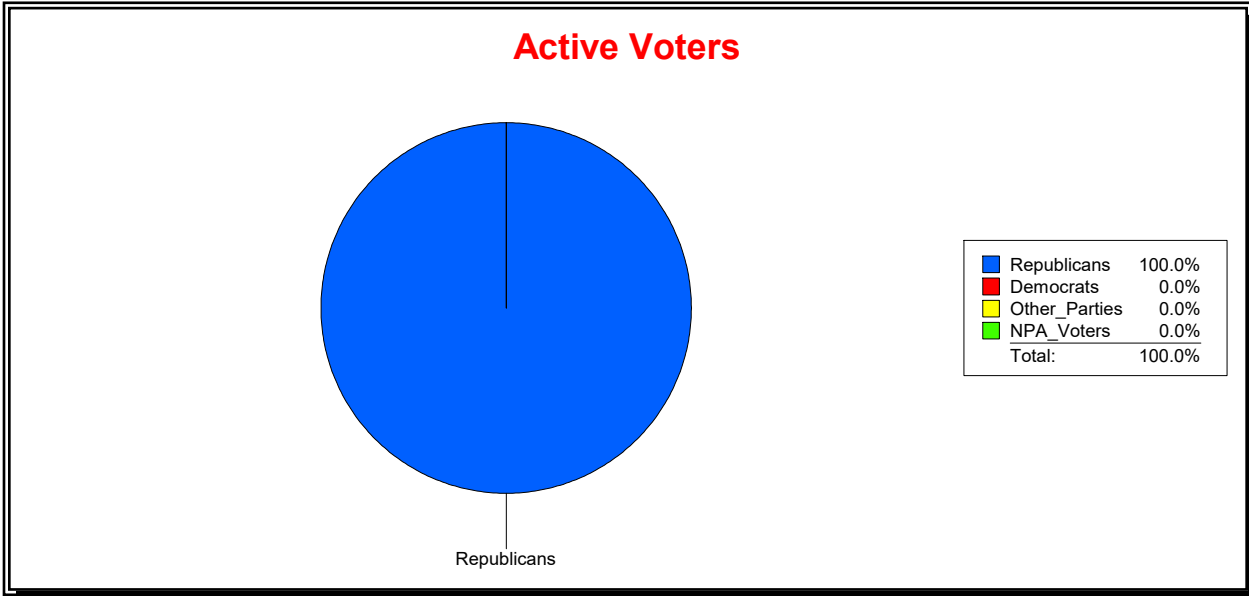

WESLEY WILCOX

Supervisor of Elections

MARION COUNTY, FL

Date 5/9/2019

Time 09:04 AM

Graphs of District Registration

Active Registered Voters

Inactive Voters

District	Total	Dems	Reps	NonP	Other	Total	Dems	Reps	NonP	Other
Bay Laurel	1	0	1	0	0	0	0	0	0	0