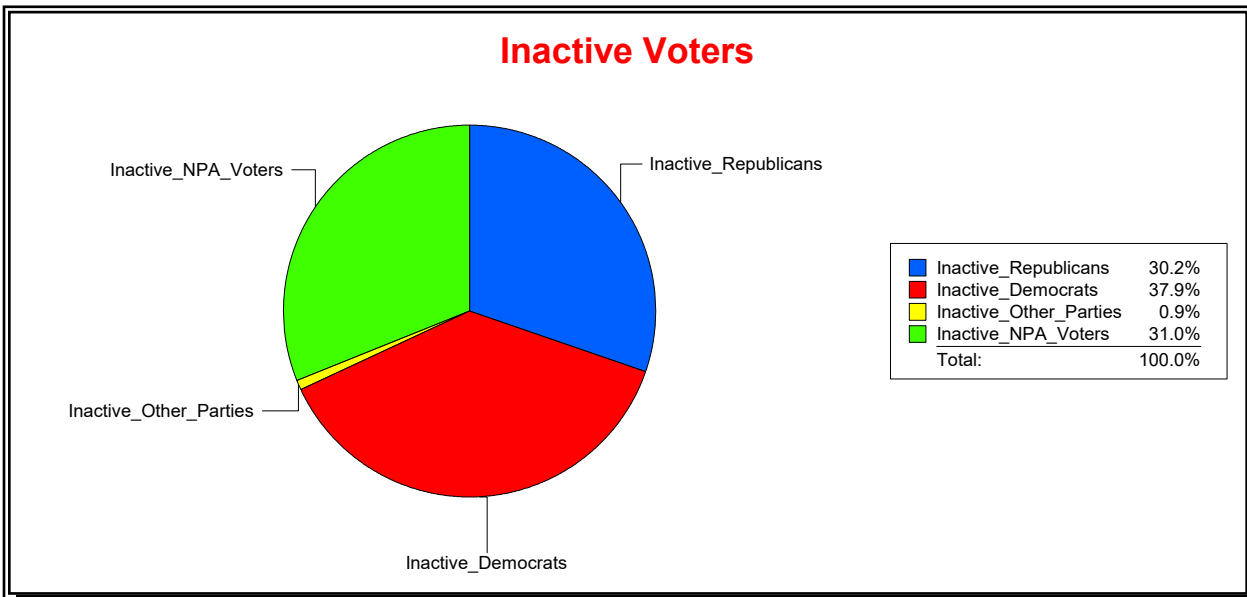

WESLEY WILCOX

Supervisor of Elections

MARION COUNTY, FL

Date 5/9/2019

Time 09:04 AM

Graphs of District Registration

Active Registered Voters

Inactive Voters

<u>District</u>	<u>Total</u>	<u>Dems</u>	<u>Reps</u>	<u>NonP</u>	<u>Other</u>	<u>Total</u>	<u>Dems</u>	<u>Reps</u>	<u>NonP</u>	<u>Other</u>
City of Belleview	3,165	928	1,333	880	24	116	44	35	36	1