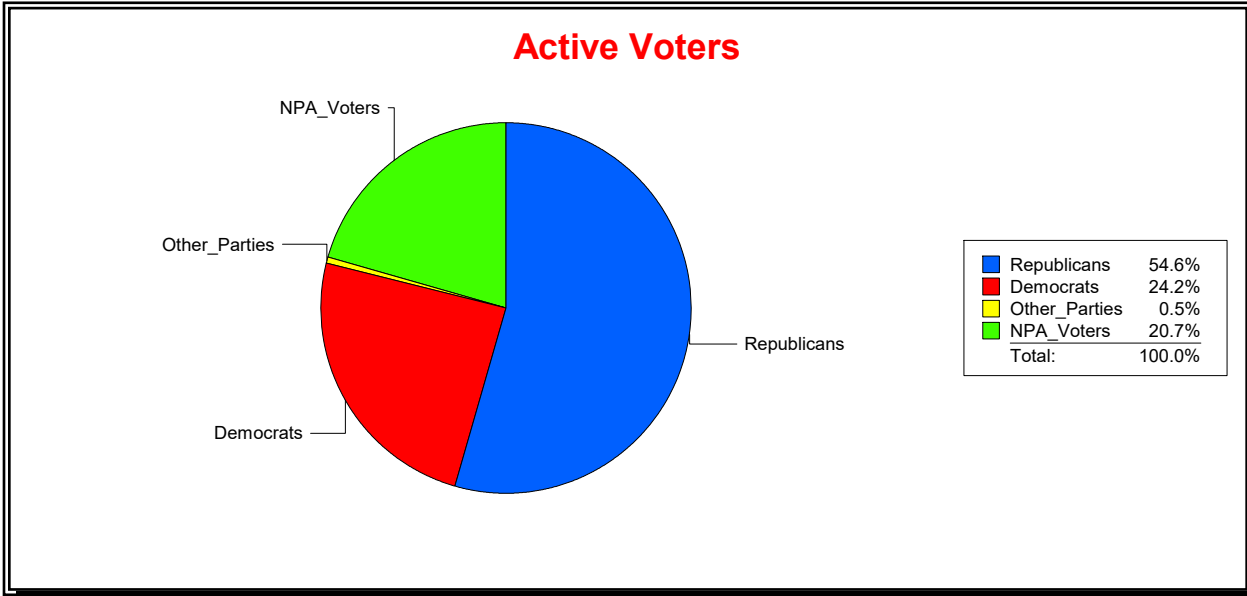

WESLEY WILCOX

Supervisor of Elections

MARION COUNTY, FL

Date 5/9/2019

Time 09:04 AM

Graphs of District Registration

Active Registered Voters

Inactive Voters

<u>District</u>	<u>Total</u>	<u>Dems</u>	<u>Reps</u>	<u>NonP</u>	<u>Other</u>	<u>Total</u>	<u>Dems</u>	<u>Reps</u>	<u>NonP</u>	<u>Other</u>
The Villages	13,333	3,233	7,276	2,754	70	268	82	116	69	1