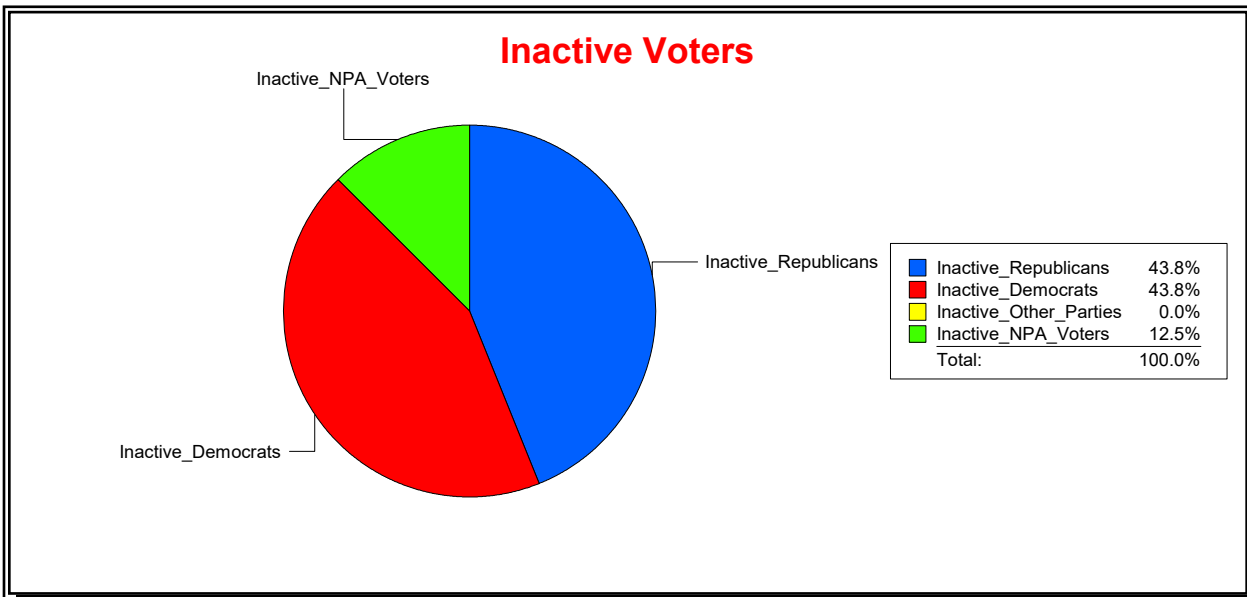

WESLEY WILCOX

Supervisor of Elections

MARION COUNTY, FL

Date 5/9/2019

Time 09:04 AM

Graphs of District Registration

Active Registered Voters

Inactive Voters

<u>District</u>	<u>Total</u>	<u>Dems</u>	<u>Reps</u>	<u>NonP</u>	<u>Other</u>	<u>Total</u>	<u>Dems</u>	<u>Reps</u>	<u>NonP</u>	<u>Other</u>
Reddick	331	189	96	46	0	16	7	7	2	0