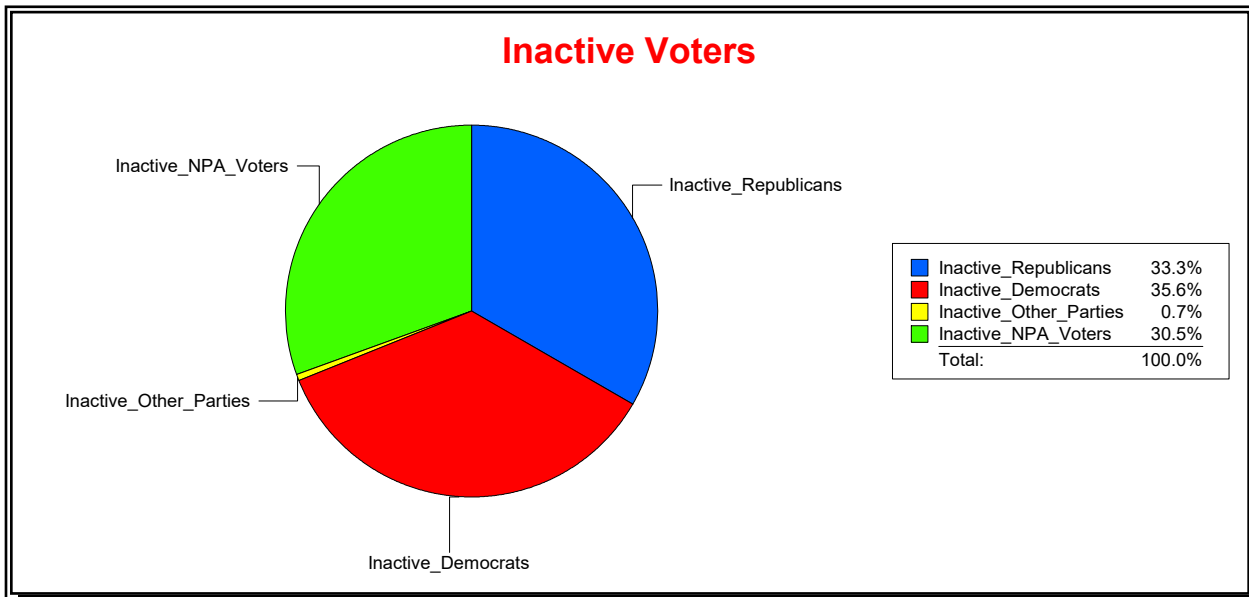

WESLEY WILCOX

Supervisor of Elections

MARION COUNTY, FL

Date 5/9/2019

Time 09:04 AM

Graphs of District Registration

Active Registered Voters

Inactive Voters

District	Total	Dems	Reps	NonP	Other	Total	Dems	Reps	NonP	Other
School Board Dist 5	45,322	14,394	21,032	9,532	364	1,333	474	444	406	9