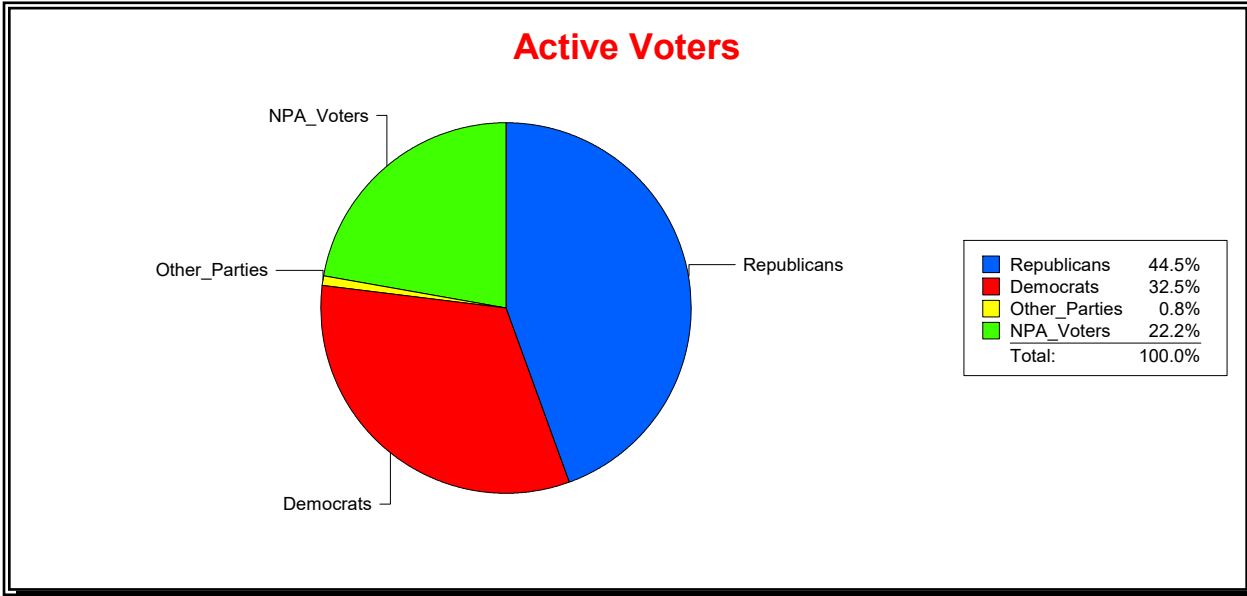

WESLEY WILCOX

Supervisor of Elections

MARION COUNTY, FL

Date 5/9/2019

Time 09:04 AM

Graphs of District Registration

Active Registered Voters

Inactive Voters

District	Total	Dems	Reps	NonP	Other	Total	Dems	Reps	NonP	Other
Marion County	246,760	80,289	109,755	54,853	1,863	7,322	2,675	2,344	2,258	45

WESLEY WILCOX

Supervisor of Elections

MARION COUNTY, FL

Date 5/9/2019