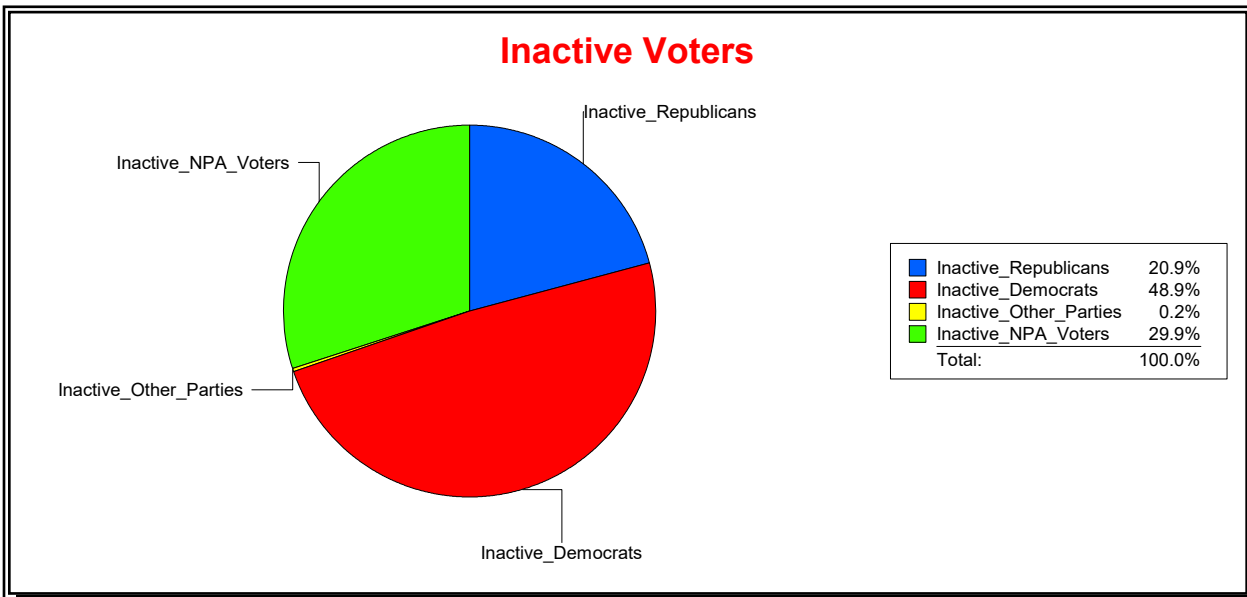

WESLEY WILCOX

Supervisor of Elections

MARION COUNTY, FL

Date 5/9/2019

Time 09:04 AM

Graphs of District Registration

Active Registered Voters

Inactive Voters

<u>District</u>	<u>Total</u>	<u>Dems</u>	<u>Reps</u>	<u>NonP</u>	<u>Other</u>	<u>Total</u>	<u>Dems</u>	<u>Reps</u>	<u>NonP</u>	<u>Other</u>
Marion Oaks	11,343	5,950	2,592	2,747	54	401	196	84	120	1