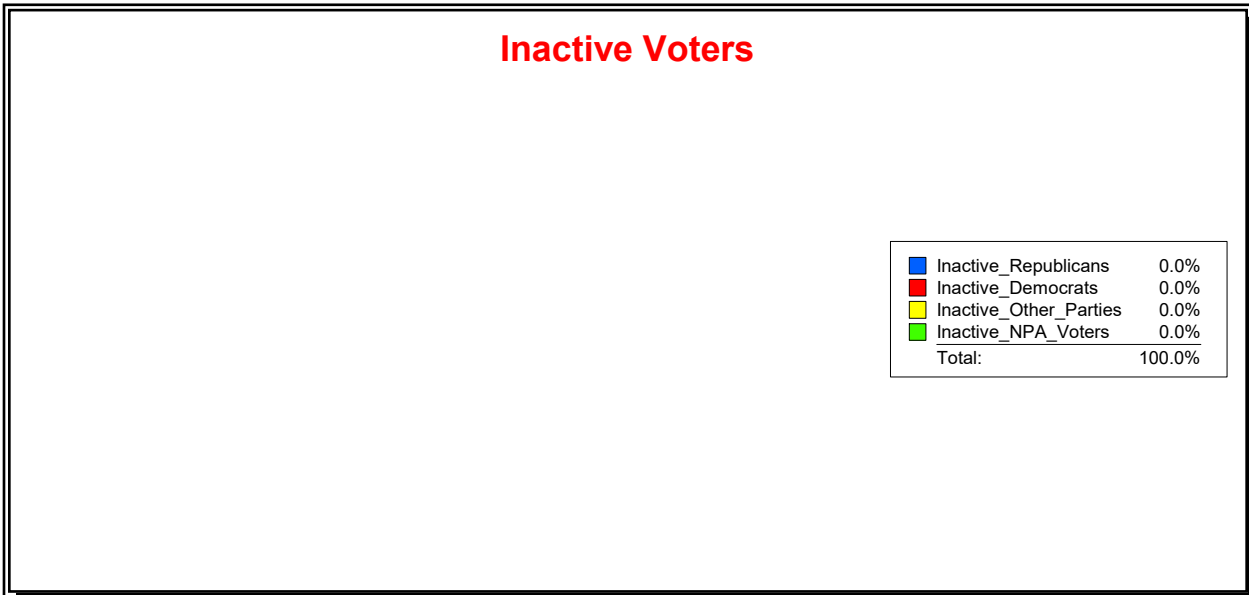

WESLEY WILCOX

Supervisor of Elections

MARION COUNTY, FL

Date 5/9/2019

Time 09:04 AM

Graphs of District Registration

Active Registered Voters

Inactive Voters

District	Total	Dems	Reps	NonP	Other	Total	Dems	Reps	NonP	Other
Circle Square Woods Community	0	0	0	0	0	0	0	0	0	0