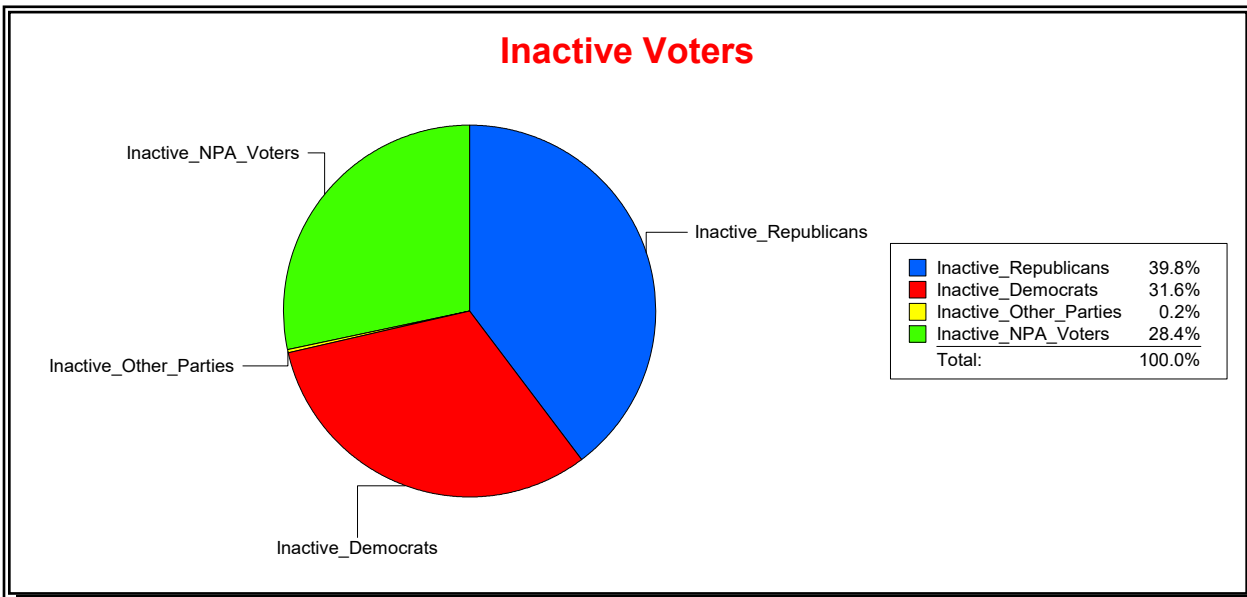

WESLEY WILCOX

Supervisor of Elections

MARION COUNTY, FL

Date 5/9/2019

Time 09:04 AM

Graphs of District Registration

Active Registered Voters

Inactive Voters

District	Total	Dems	Reps	NonP	Other	Total	Dems	Reps	NonP	Other
House District 33	20,372	5,141	10,650	4,445	136	497	157	198	141	1