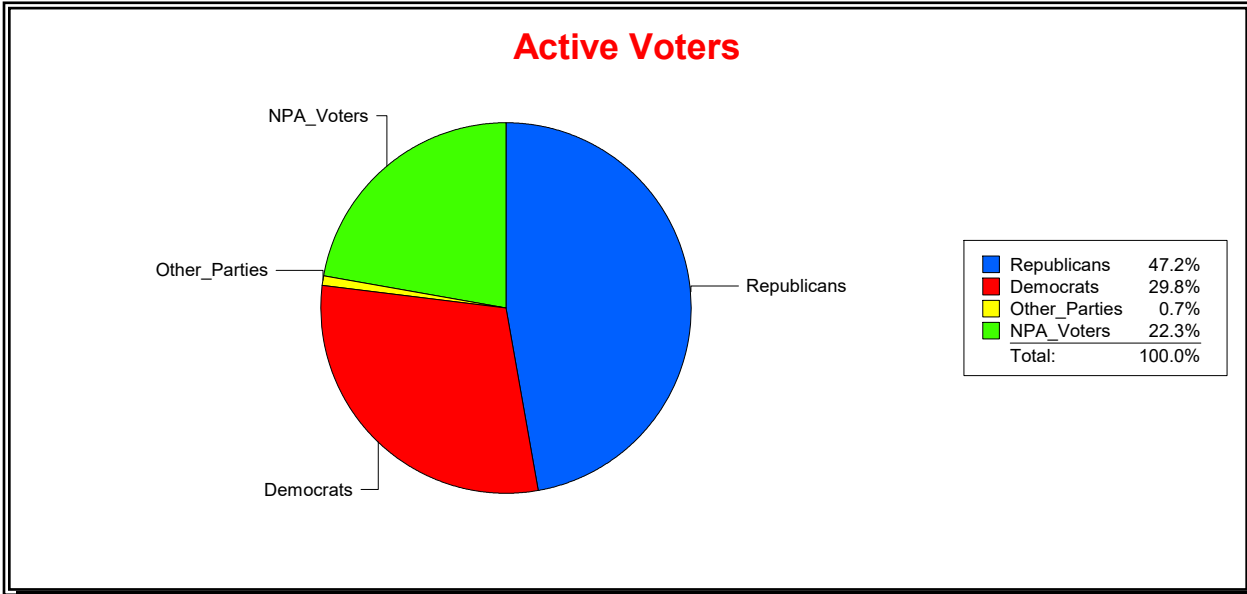

Graphs of District Registration

Active Registered Voters

Inactive Voters

District	Total	Dems	Reps	NonP	Other	Total	Dems	Reps	NonP	Other
Senate District 05	13,082	3,902	6,178	2,912	90	337	123	129	84	1

WESLEY WILCOX