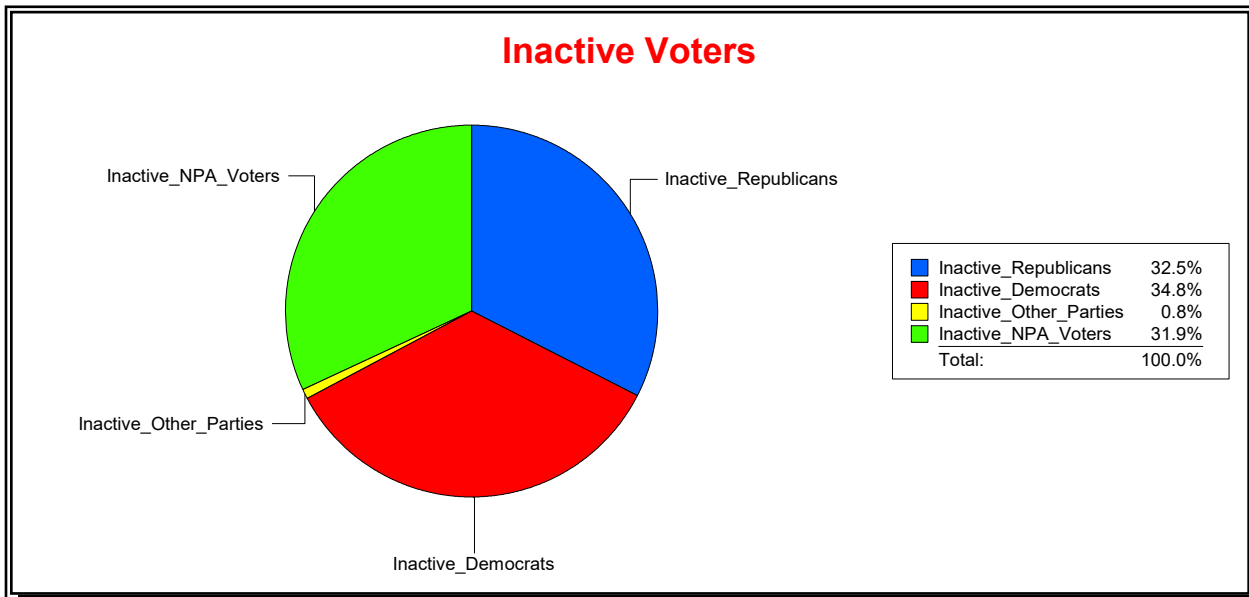

WESLEY WILCOX

Supervisor of Elections

MARION COUNTY, FL

Date 5/9/2019

Time 09:04 AM

Graphs of District Registration

Active Registered Voters

Inactive Voters

District	Total	Dems	Reps	NonP	Other	Total	Dems	Reps	NonP	Other
House District 23	111,250	33,639	51,772	24,976	863	3,437	1,195	1,116	1,098	28