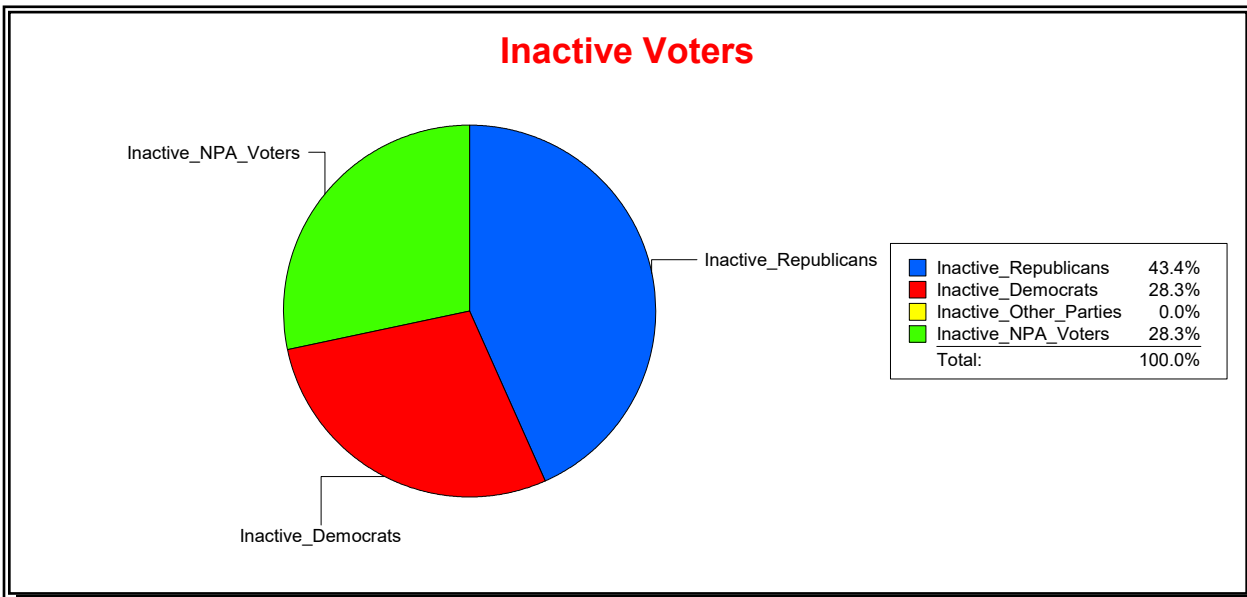

WESLEY WILCOX

Supervisor of Elections

MARION COUNTY, FL

Date 5/9/2019

Time 09:04 AM

Graphs of District Registration

Active Registered Voters

Inactive Voters

<u>District</u>	<u>Total</u>	<u>Dems</u>	<u>Reps</u>	<u>NonP</u>	<u>Other</u>	<u>Total</u>	<u>Dems</u>	<u>Reps</u>	<u>NonP</u>	<u>Other</u>
Village Community Development	7,800	1,873	4,323	1,557	47	145	41	63	41	0