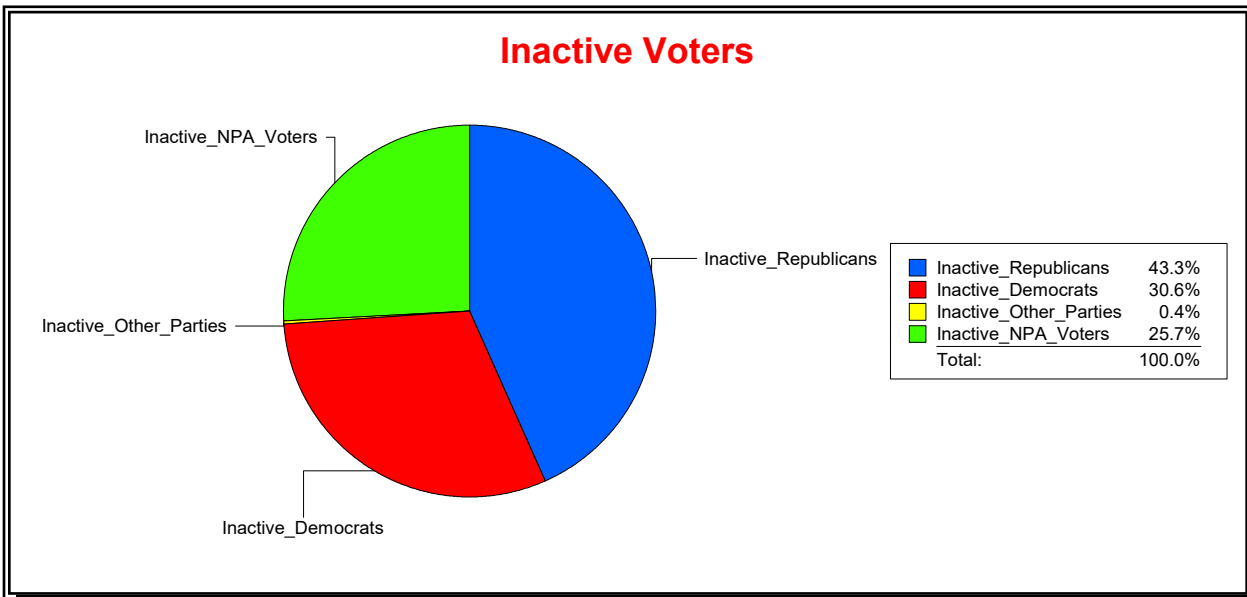

WESLEY WILCOX

Supervisor of Elections

MARION COUNTY, FL

Date 5/9/2019

Time 09:04 AM

Graphs of District Registration

Active Registered Voters

Inactive Voters

<u>District</u>	<u>Total</u>	<u>Dems</u>	<u>Reps</u>	<u>NonP</u>	<u>Other</u>	<u>Total</u>	<u>Dems</u>	<u>Reps</u>	<u>NonP</u>	<u>Other</u>
The Villages	13,333	3,233	7,276	2,754	70	268	82	116	69	1