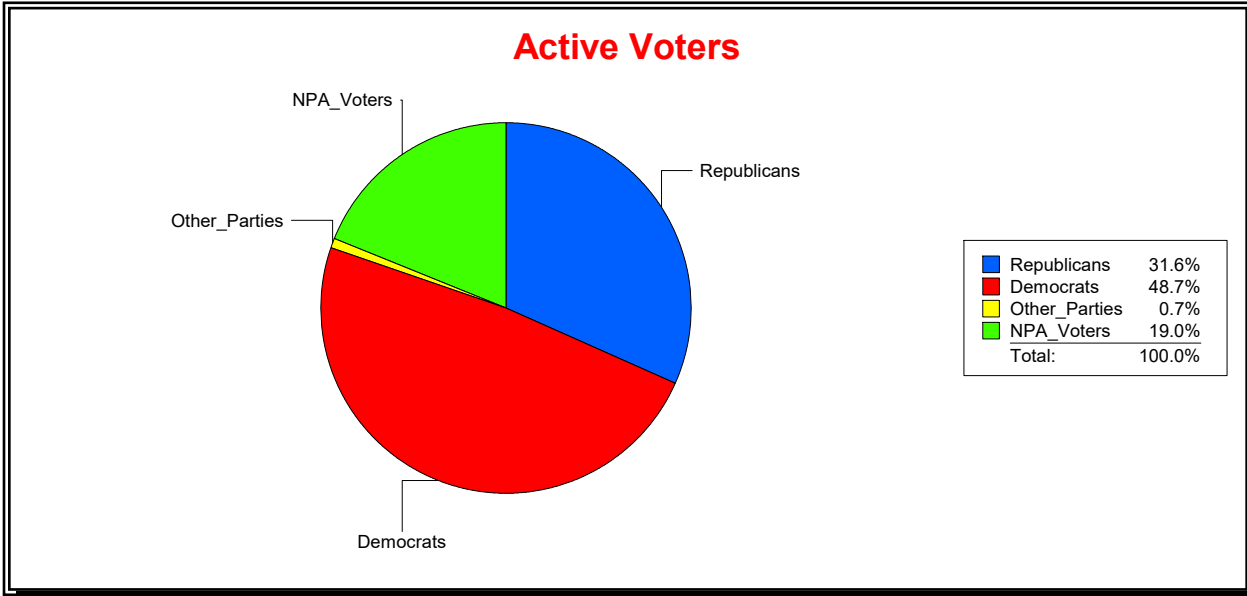

WESLEY WILCOX

Supervisor of Elections

MARION COUNTY, FL

Date 5/9/2019

Time 09:04 AM

Graphs of District Registration

Active Registered Voters

Inactive Voters

<u>District</u>	<u>Total</u>	<u>Dems</u>	<u>Reps</u>	<u>NonP</u>	<u>Other</u>	<u>Total</u>	<u>Dems</u>	<u>Reps</u>	<u>NonP</u>	<u>Other</u>
House District 20	21,928	10,683	6,925	4,159	161	741	335	159	246	1