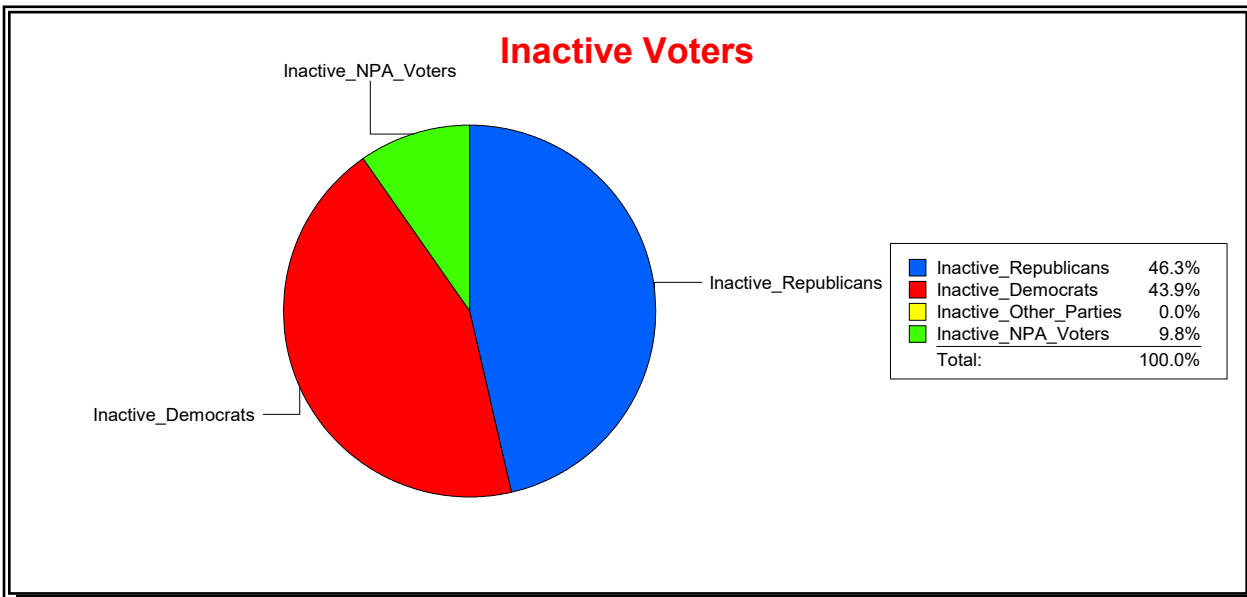

WESLEY WILCOX

Supervisor of Elections

MARION COUNTY, FL

Date 5/9/2019

Time 09:04 AM

Graphs of District Registration

Active Registered Voters

Inactive Voters