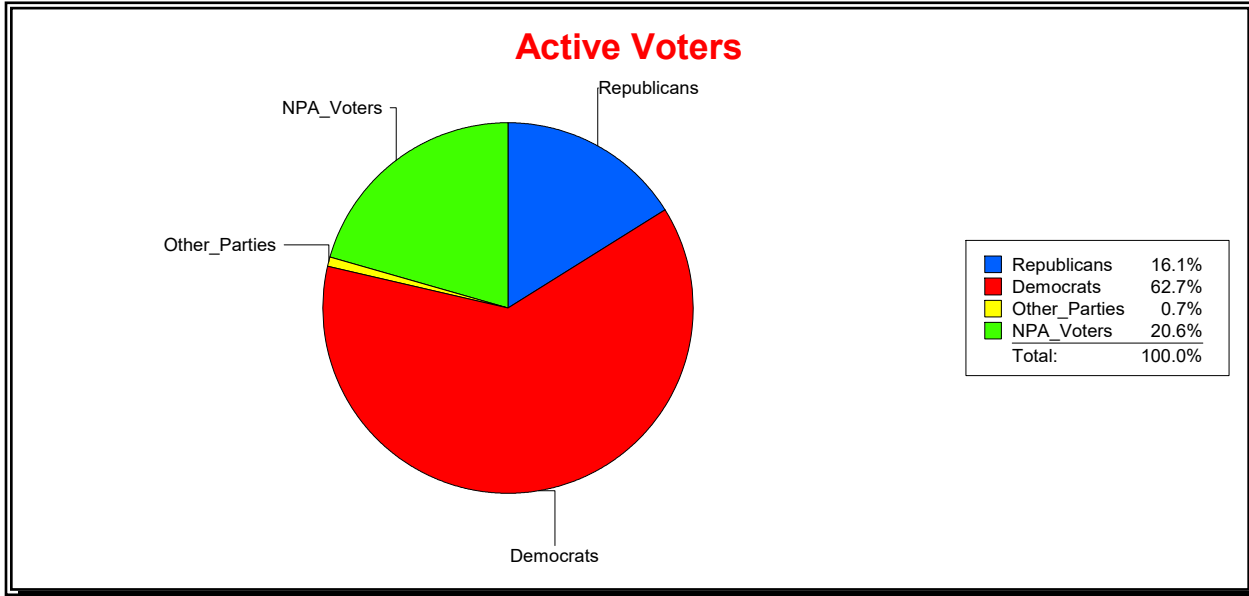

WESLEY WILCOX

Supervisor of Elections

MARION COUNTY, FL

Date 5/9/2019

Time 09:04 AM

Graphs of District Registration

Active Registered Voters

Inactive Voters

<u>District</u>	<u>Total</u>	<u>Dems</u>	<u>Reps</u>	<u>NonP</u>	<u>Other</u>	<u>Total</u>	<u>Dems</u>	<u>Reps</u>	<u>NonP</u>	<u>Other</u>
Ocala City District 2	6,578	4,122	1,056	1,357	43	423	211	69	140	3