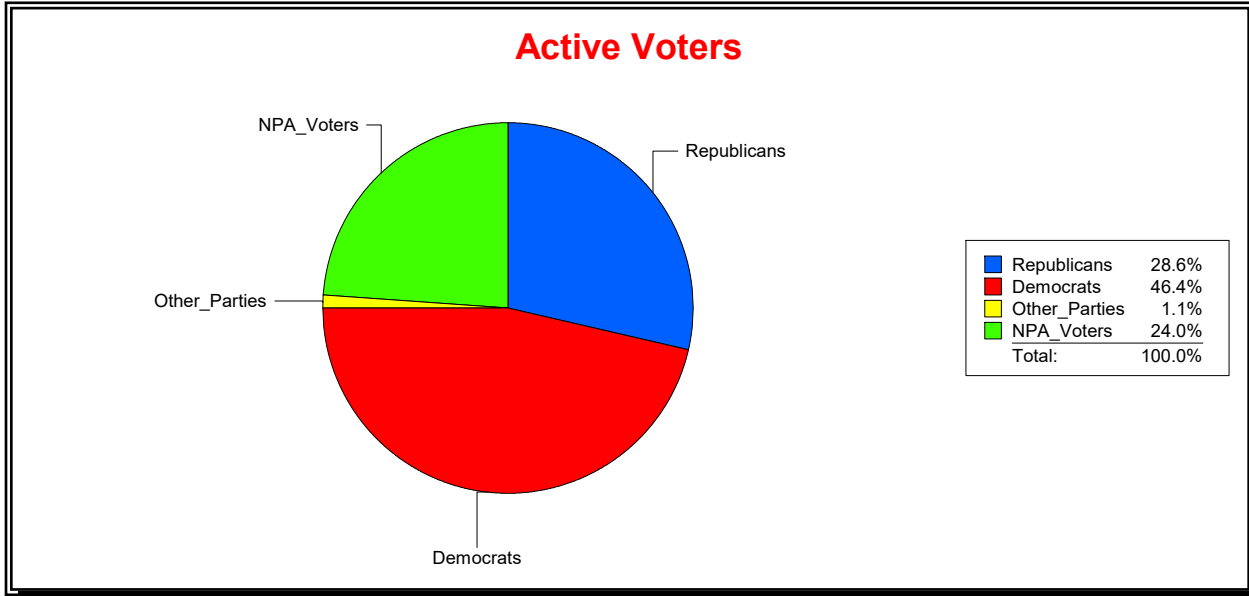

Supervisor of Elections

MARION COUNTY, FL

Date 5/9/2019

Time 09:04 AM

Graphs of District Registration

Active Registered Voters

Inactive Voters

District	Total	Dems	Reps	NonP	Other	Total	Dems	Reps	NonP	Other
Silver Springs Shores Tax	5,442	2,523	1,554	1,307	58	194	92	44	56	2