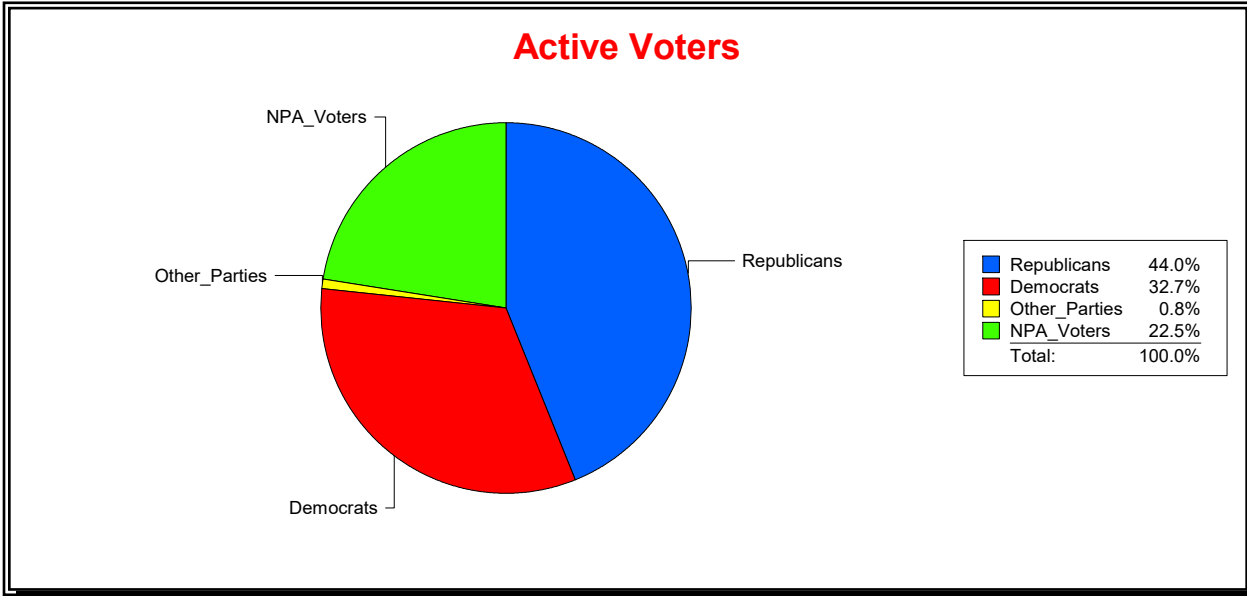

WESLEY WILCOX

Supervisor of Elections

MARION COUNTY, FL

Date 5/9/2019

Time 09:04 AM

Graphs of District Registration

Active Registered Voters

Inactive Voters

<u>District</u>	<u>Total</u>	<u>Dems</u>	<u>Reps</u>	<u>NonP</u>	<u>Other</u>	<u>Total</u>	<u>Dems</u>	<u>Reps</u>	<u>NonP</u>	<u>Other</u>
Old Congressional District 8	60,571	19,801	26,642	13,649	479	1,945	696	607	624	18