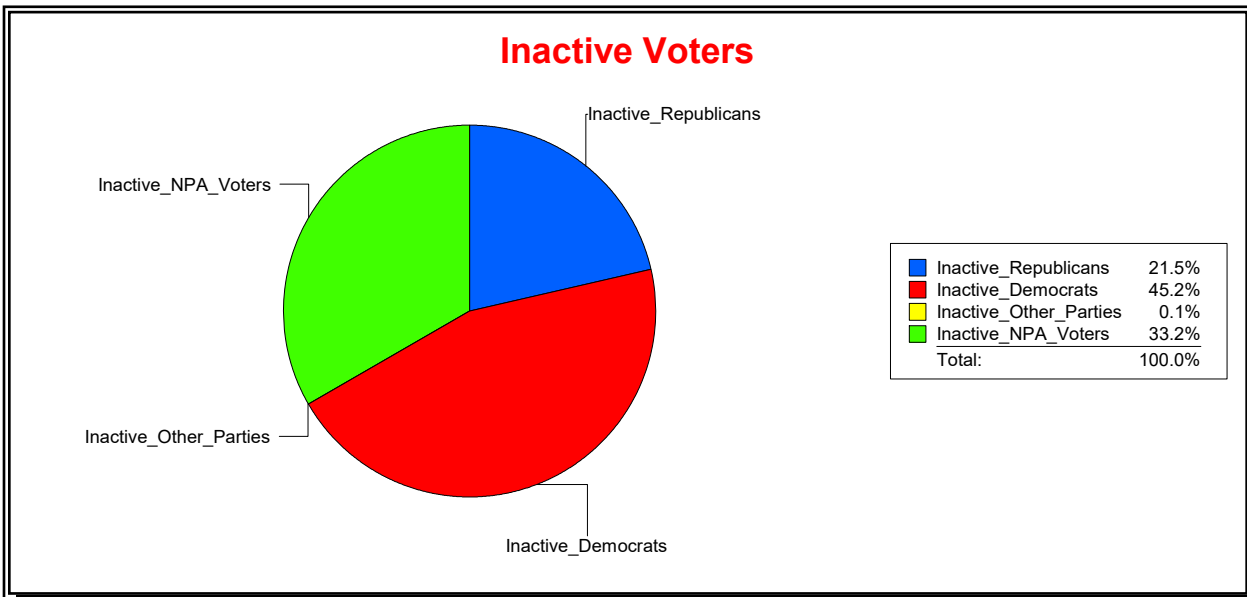

WESLEY WILCOX

Supervisor of Elections

MARION COUNTY, FL

Date 5/9/2019

Time 09:04 AM

Graphs of District Registration

Active Registered Voters

Inactive Voters

<u>District</u>	<u>Total</u>	<u>Dems</u>	<u>Reps</u>	<u>NonP</u>	<u>Other</u>	<u>Total</u>	<u>Dems</u>	<u>Reps</u>	<u>NonP</u>	<u>Other</u>
House District 20	21,928	10,683	6,925	4,159	161	741	335	159	246	1