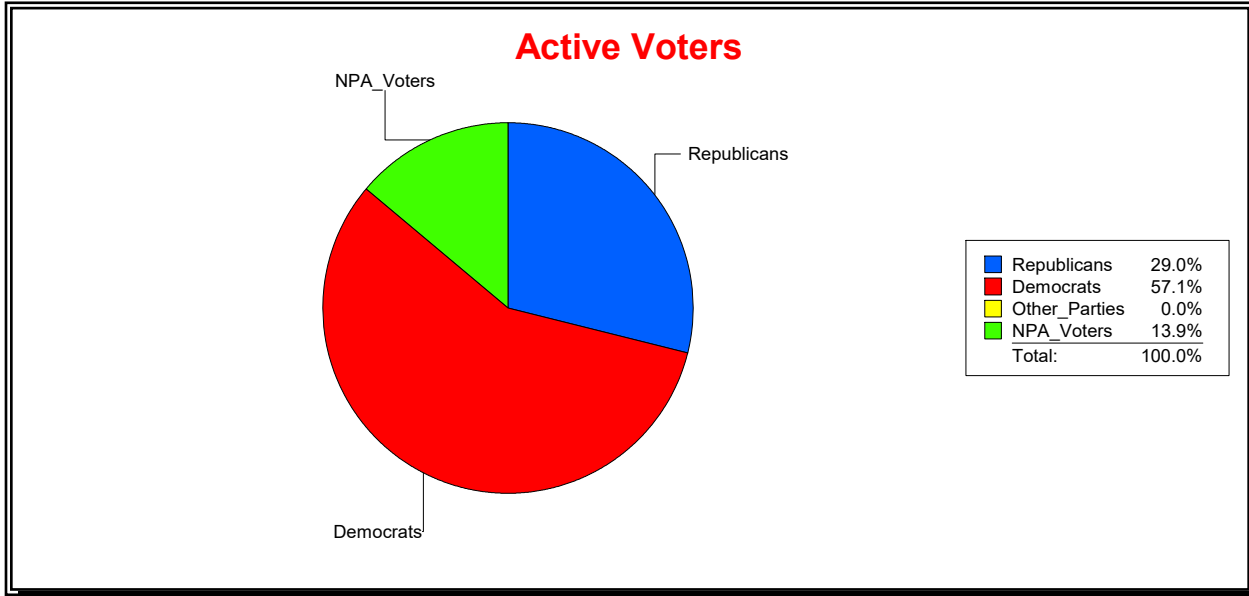

WESLEY WILCOX

Supervisor of Elections

MARION COUNTY, FL

Date 5/9/2019

Time 09:04 AM

Graphs of District Registration

Active Registered Voters

Inactive Voters

District	Total	Dems	Reps	NonP	Other	Total	Dems	Reps	NonP	Other
Town of Reddick	331	189	96	46	0	16	7	7	2	0