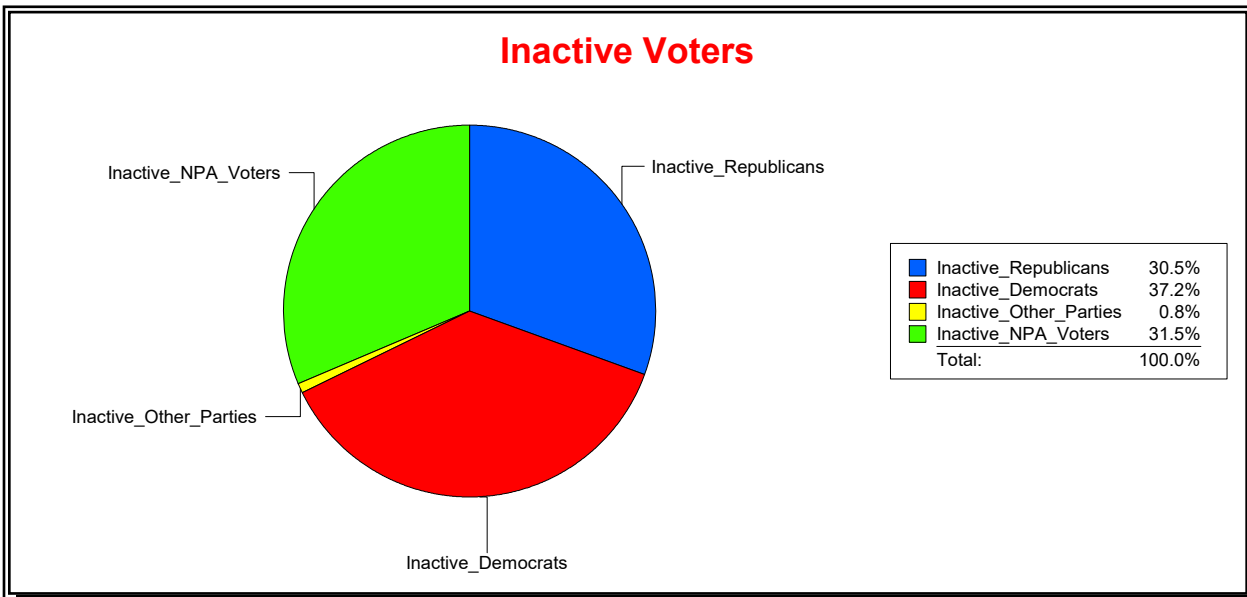

WESLEY WILCOX

Supervisor of Elections

MARION COUNTY, FL

Date 5/9/2019

Time 09:04 AM

Graphs of District Registration

Active Registered Voters

Inactive Voters

<u>District</u>	<u>Total</u>	<u>Dems</u>	<u>Reps</u>	<u>NonP</u>	<u>Other</u>	<u>Total</u>	<u>Dems</u>	<u>Reps</u>	<u>NonP</u>	<u>Other</u>
School Board Dist 1	52,852	18,493	21,798	12,111	450	1,780	663	543	560	14