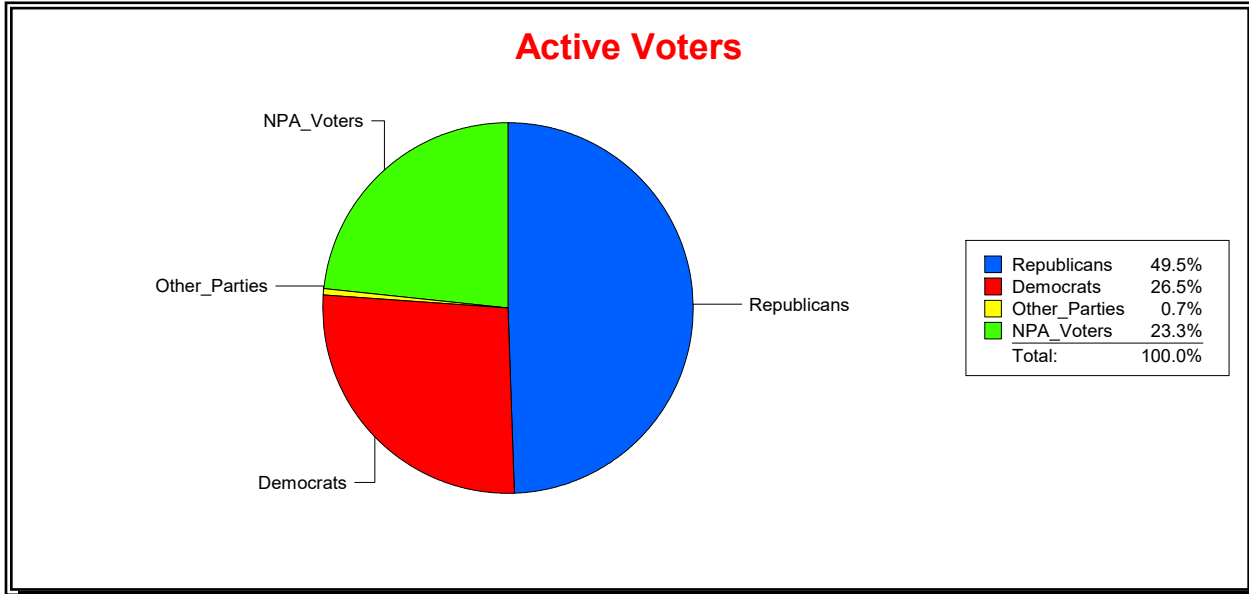

WESLEY WILCOX

Supervisor of Elections

MARION COUNTY, FL

Date 5/9/2019

Time 09:04 AM

Graphs of District Registration

Active Registered Voters

Inactive Voters

<u>District</u>	<u>Total</u>	<u>Dems</u>	<u>Reps</u>	<u>NonP</u>	<u>Other</u>	<u>Total</u>	<u>Dems</u>	<u>Reps</u>	<u>NonP</u>	<u>Other</u>
School Board Dist 2	49,377	13,097	24,454	11,490	336	1,324	420	473	423	8