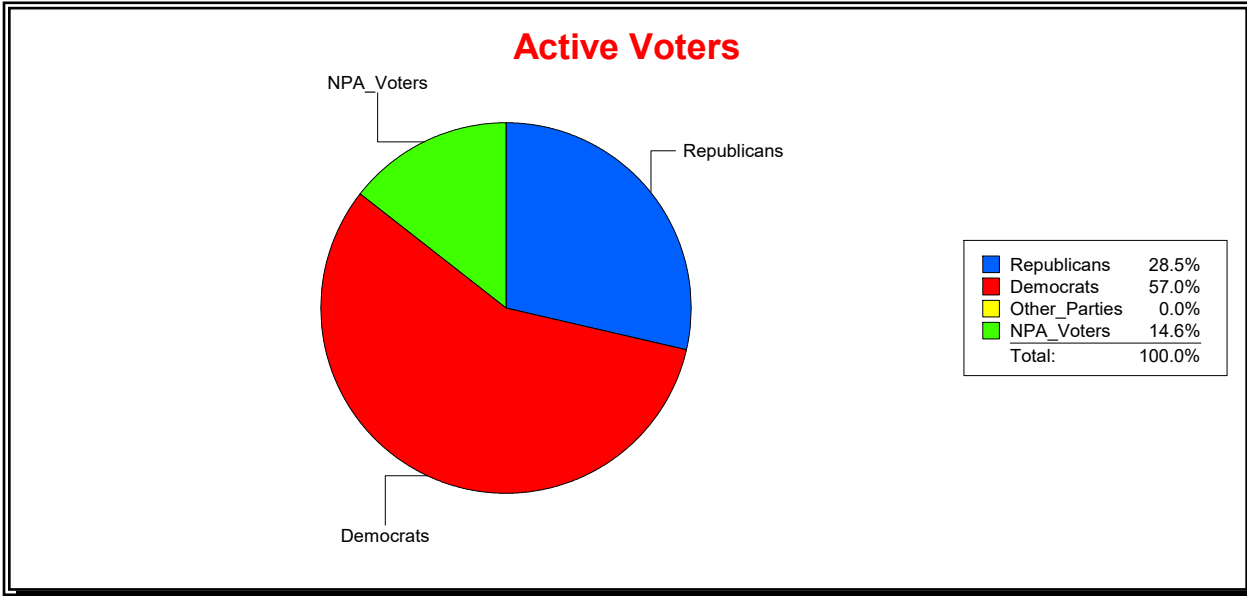

WESLEY WILCOX

Supervisor of Elections

MARION COUNTY, FL

Date 9/3/2019

Time 10:55 AM

Graphs of District Registration

Active Registered Voters

Inactive Voters

District	Total	Dems	Reps	NonP	Other	Total	Dems	Reps	NonP	Other
Town of Reddick	323	184	92	47	0	25	14	8	3	0