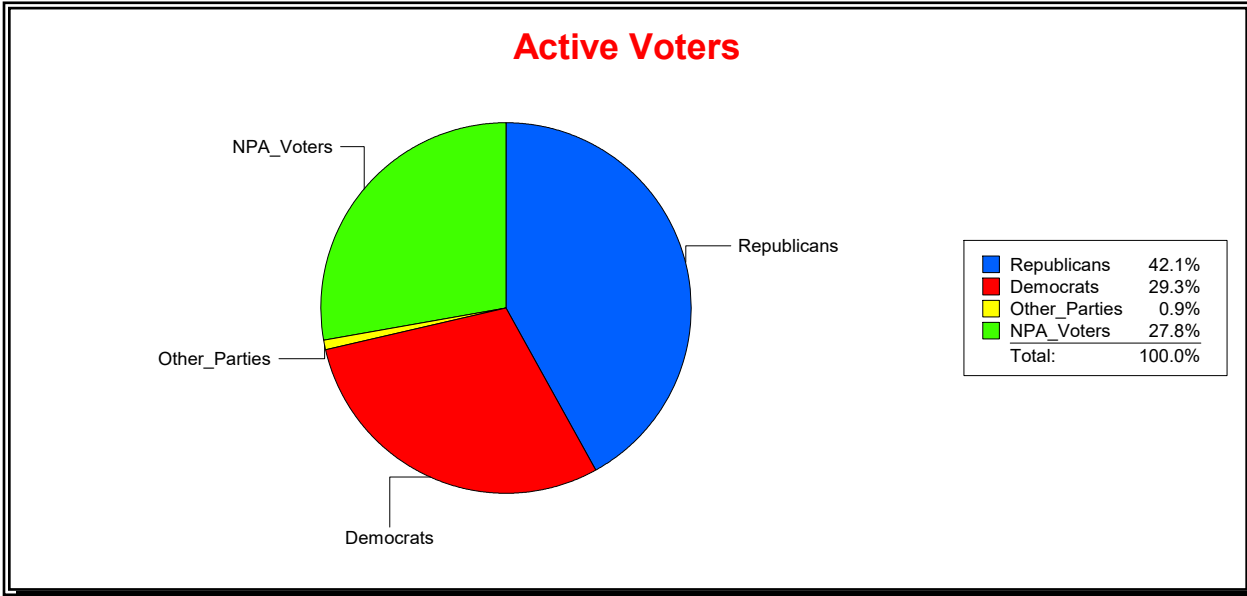

WESLEY WILCOX

Supervisor of Elections

MARION COUNTY, FL

Date 9/3/2019

Time 10:55 AM

Graphs of District Registration

Active Registered Voters

Inactive Voters

District	Total	Dems	Reps	NonP	Other	Total	Dems	Reps	NonP	Other
City of Belleview	3,146	921	1,323	875	27	201	65	72	62	2