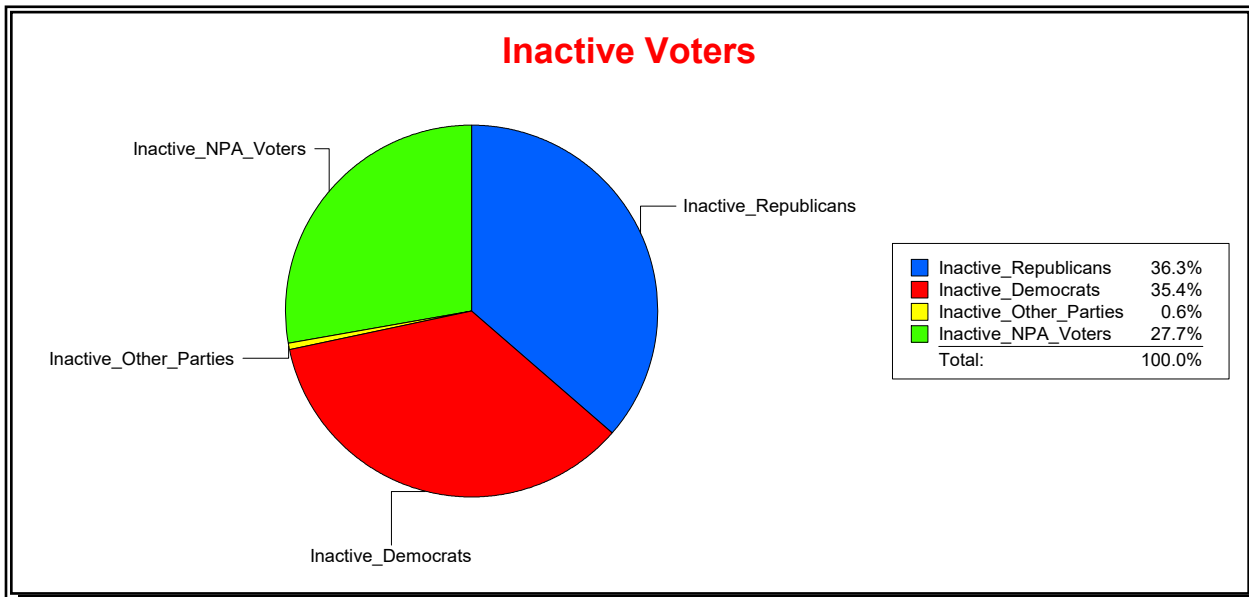

WESLEY WILCOX

Supervisor of Elections

MARION COUNTY, FL

Date 9/3/2019

Time 10:55 AM

Graphs of District Registration

Active Registered Voters

Inactive Voters

District	Total	Dems	Reps	NonP	Other	Total	Dems	Reps	NonP	Other
House District 22	92,542	30,558	40,161	21,055	768	4,957	1,755	1,799	1,372	31