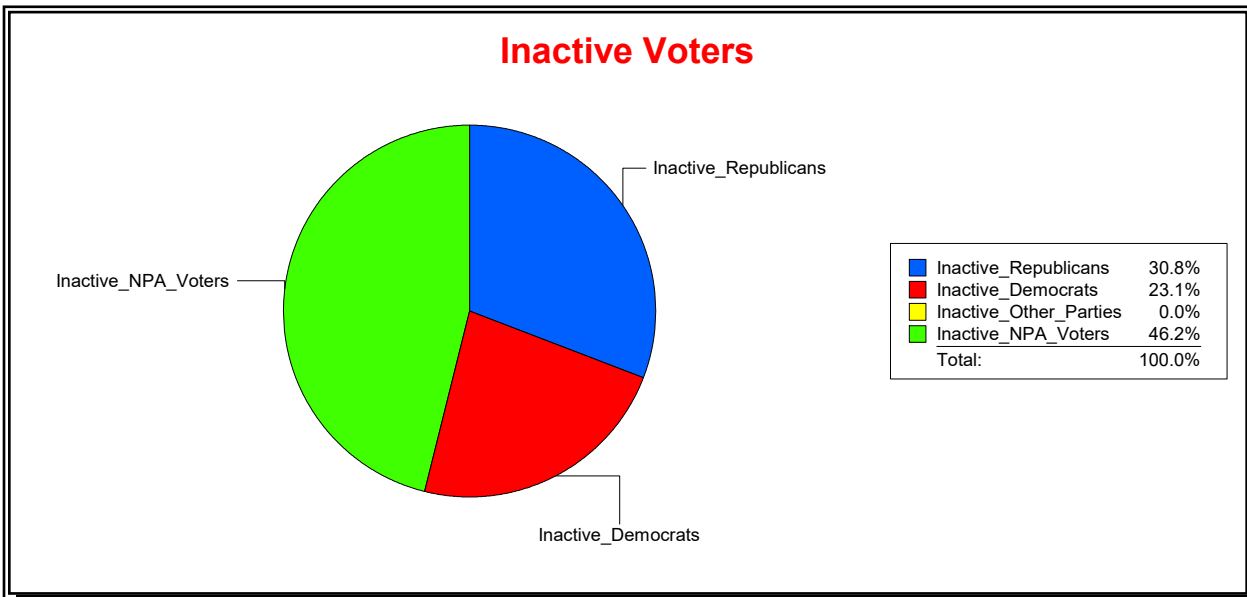

WESLEY WILCOX

Supervisor of Elections

MARION COUNTY, FL

Date 9/3/2019

Time 10:55 AM

Graphs of District Registration

Active Registered Voters

Inactive Voters