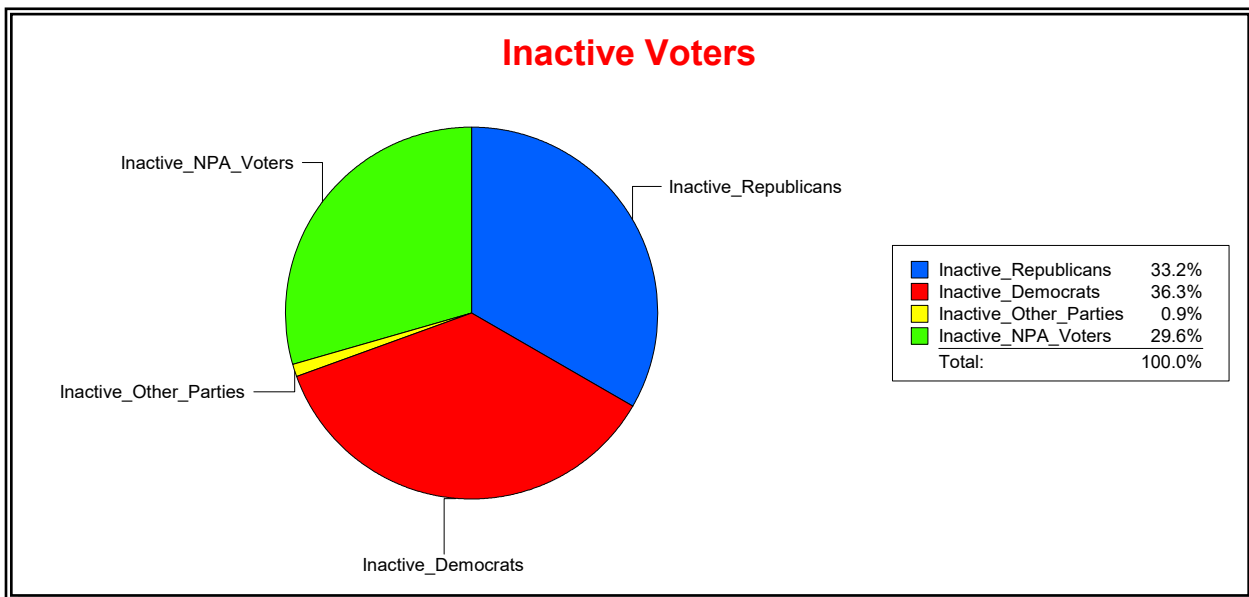

WESLEY WILCOX

Supervisor of Elections

MARION COUNTY, FL

Date 9/3/2019

Time 10:55 AM

Graphs of District Registration

Active Registered Voters

Inactive Voters

<u>District</u>	<u>Total</u>	<u>Dems</u>	<u>Reps</u>	<u>NonP</u>	<u>Other</u>	<u>Total</u>	<u>Dems</u>	<u>Reps</u>	<u>NonP</u>	<u>Other</u>
School Board Dist 1	52,247	18,288	21,522	11,952	485	3,313	1,201	1,101	980	31