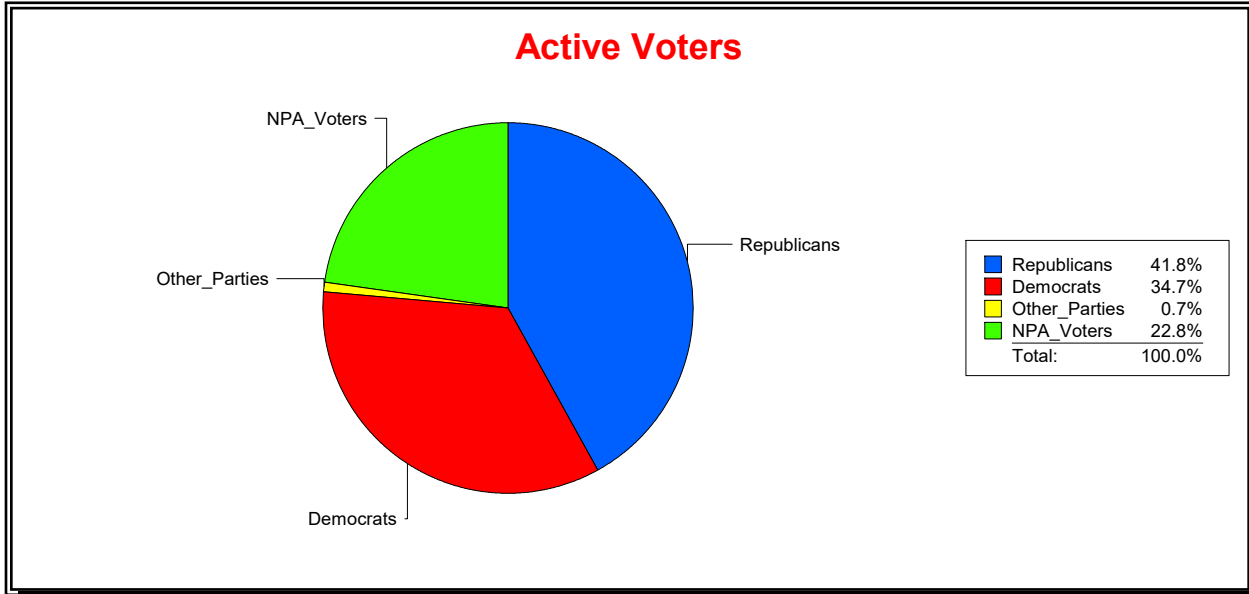

WESLEY WILCOX

Supervisor of Elections

MARION COUNTY, FL

Date 9/3/2019

Time 10:55 AM

Graphs of District Registration

Active Registered Voters

Inactive Voters

<u>District</u>	<u>Total</u>	<u>Dems</u>	<u>Reps</u>	<u>NonP</u>	<u>Other</u>	<u>Total</u>	<u>Dems</u>	<u>Reps</u>	<u>NonP</u>	<u>Other</u>
County Commission 2	55,170	19,122	23,079	12,566	403	2,994	1,094	1,071	810	19