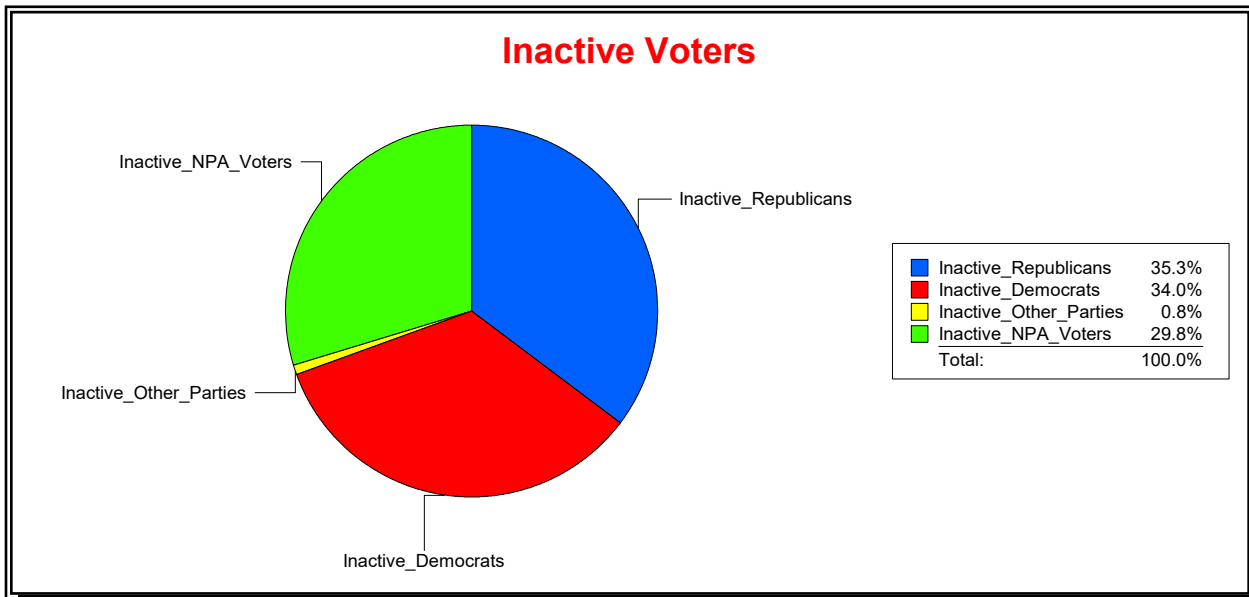

WESLEY WILCOX

Supervisor of Elections

MARION COUNTY, FL

Date 9/3/2019

Time 10:55 AM

Graphs of District Registration

Active Registered Voters

Inactive Voters

District	Total	Dems	Reps	NonP	Other	Total	Dems	Reps	NonP	Other
School Board Dist 5	44,972	14,209	20,980	9,389	394	2,183	743	771	651	18