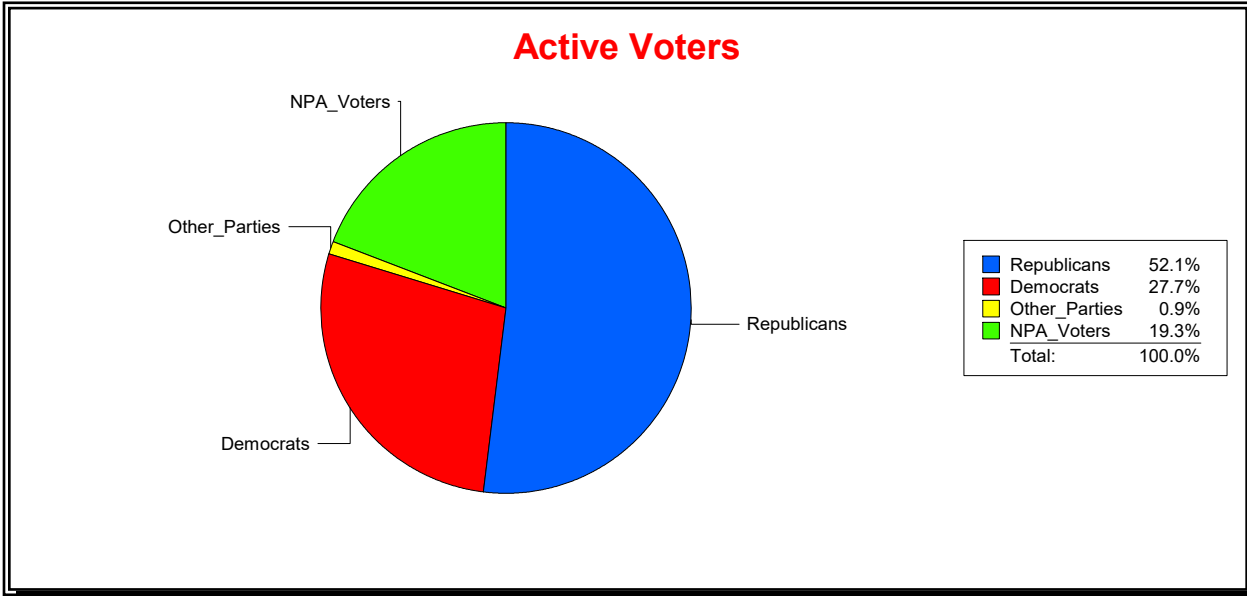

WESLEY WILCOX

Supervisor of Elections

MARION COUNTY, FL

Date 9/3/2019

Time 10:55 AM

Graphs of District Registration

Active Registered Voters

Inactive Voters

District	Total	Dems	Reps	NonP	Other	Total	Dems	Reps	NonP	Other
Ocala City District 5	11,066	3,069	5,761	2,135	101	663	194	264	197	8