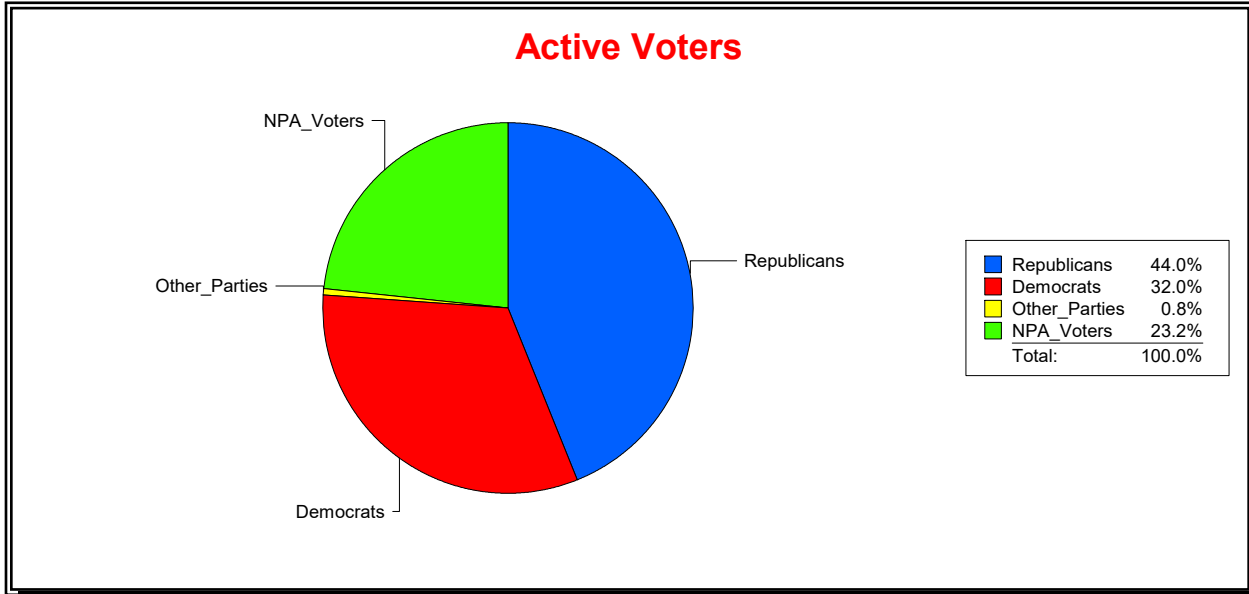

WESLEY WILCOX

Supervisor of Elections

MARION COUNTY, FL

Date 9/3/2019

Time 10:55 AM

Graphs of District Registration

Active Registered Voters

Inactive Voters

District	Total	Dems	Reps	NonP	Other	Total	Dems	Reps	NonP	Other
Senate District 12	132,317	42,327	58,211	30,705	1,074	6,670	2,302	2,386	1,942	40