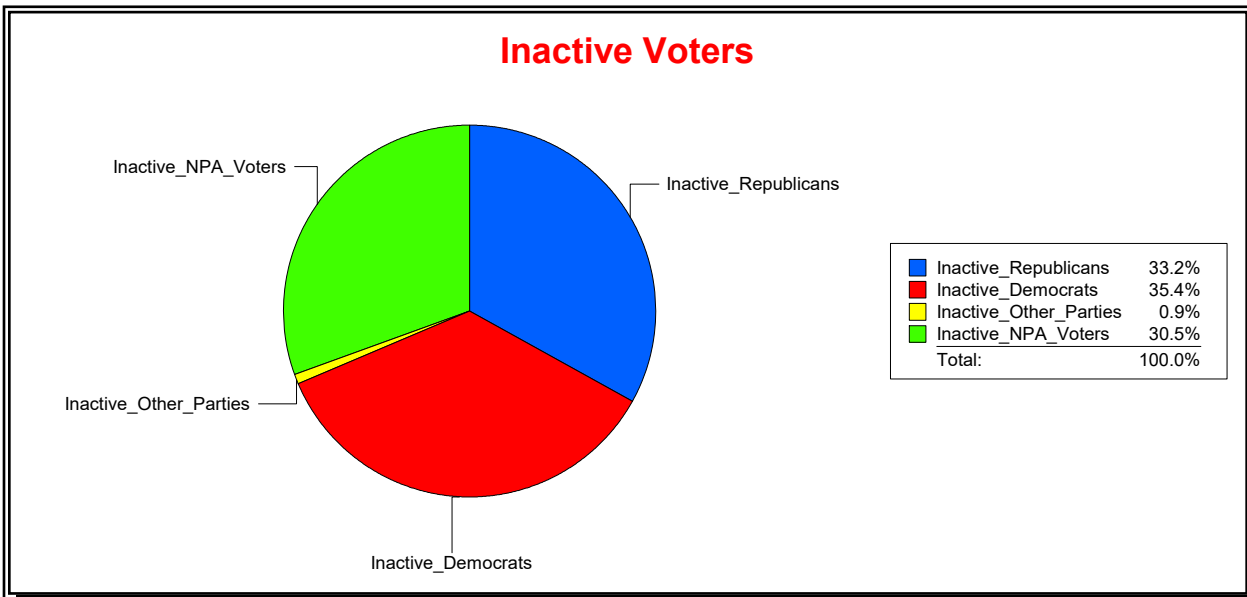

WESLEY WILCOX

Supervisor of Elections

MARION COUNTY, FL

Date 9/3/2019

Time 10:55 AM

Graphs of District Registration

Active Registered Voters

Inactive Voters

<u>District</u>	<u>Total</u>	<u>Dems</u>	<u>Reps</u>	<u>NonP</u>	<u>Other</u>	<u>Total</u>	<u>Dems</u>	<u>Reps</u>	<u>NonP</u>	<u>Other</u>
Old Congressional District 8	59,827	19,395	26,447	13,448	537	3,501	1,239	1,161	1,069	32