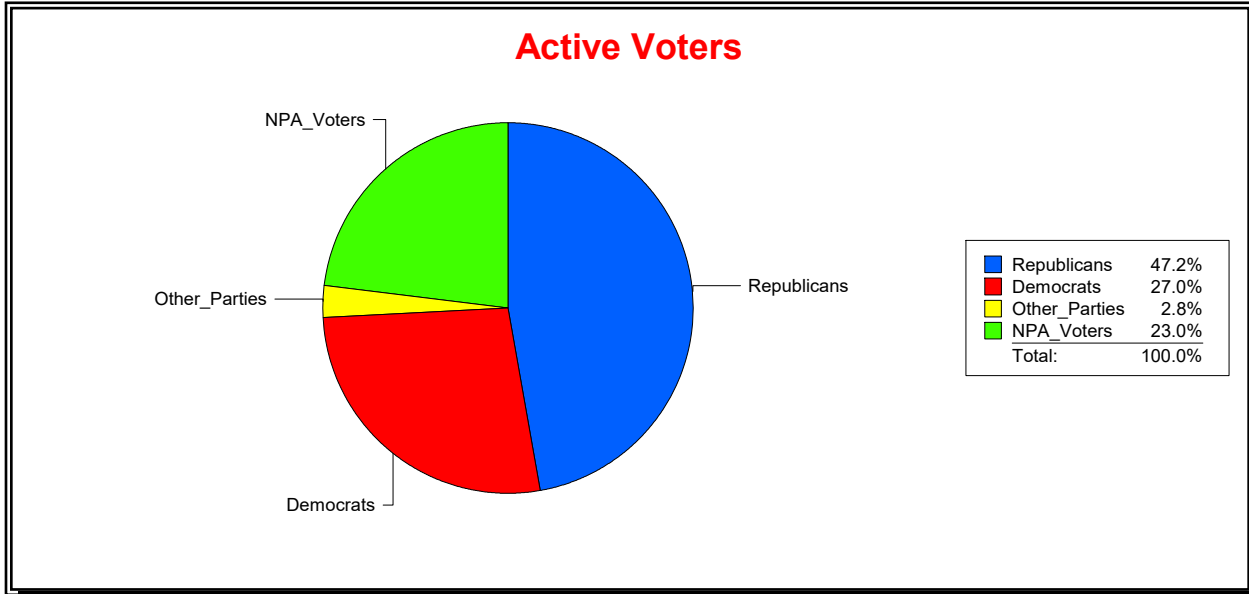

WESLEY WILCOX

Supervisor of Elections

MARION COUNTY, FL

Date 9/3/2019

Time 10:55 AM

Graphs of District Registration

Active Registered Voters

Inactive Voters

District	Total	Dems	Reps	NonP	Other	Total	Dems	Reps	NonP	Other
Town of McIntosh	352	95	166	81	10	12	6	5	1	0