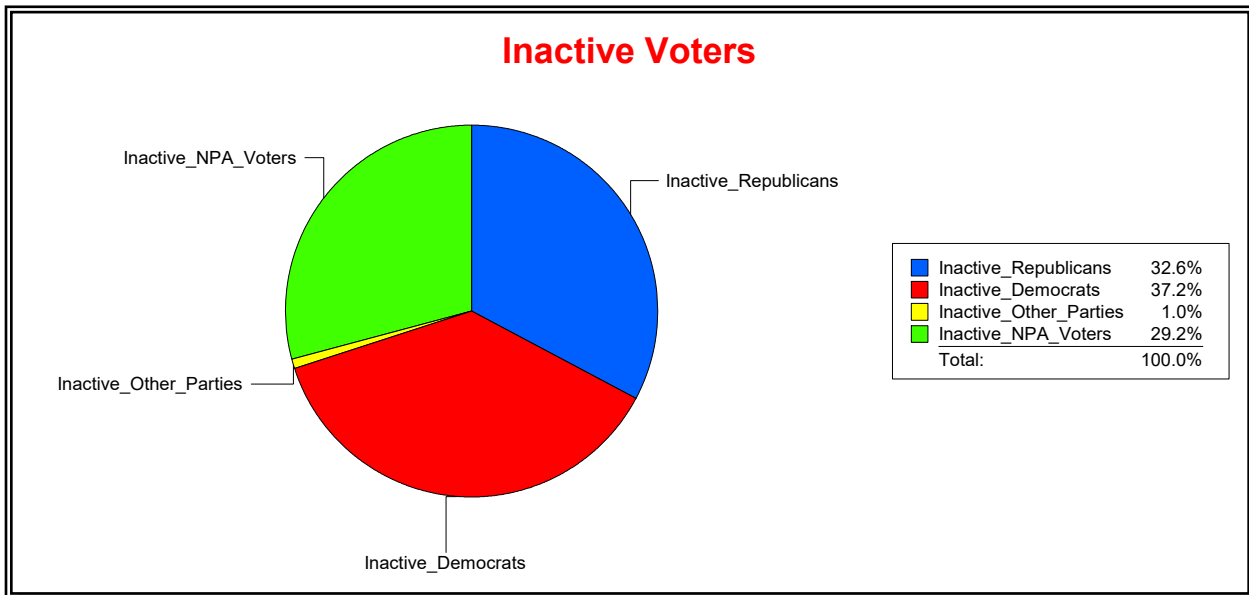

MARION COUNTY, FL

Date 9/3/2019

Time 10:55 AM

Graphs of District Registration

Active Registered Voters

Inactive Voters

District	Total	Dems	Reps	NonP	Other	Total	Dems	Reps	NonP	Other
Ocala	36,551	13,710	14,820	7,692	329	2,821	1,050	921	823	27