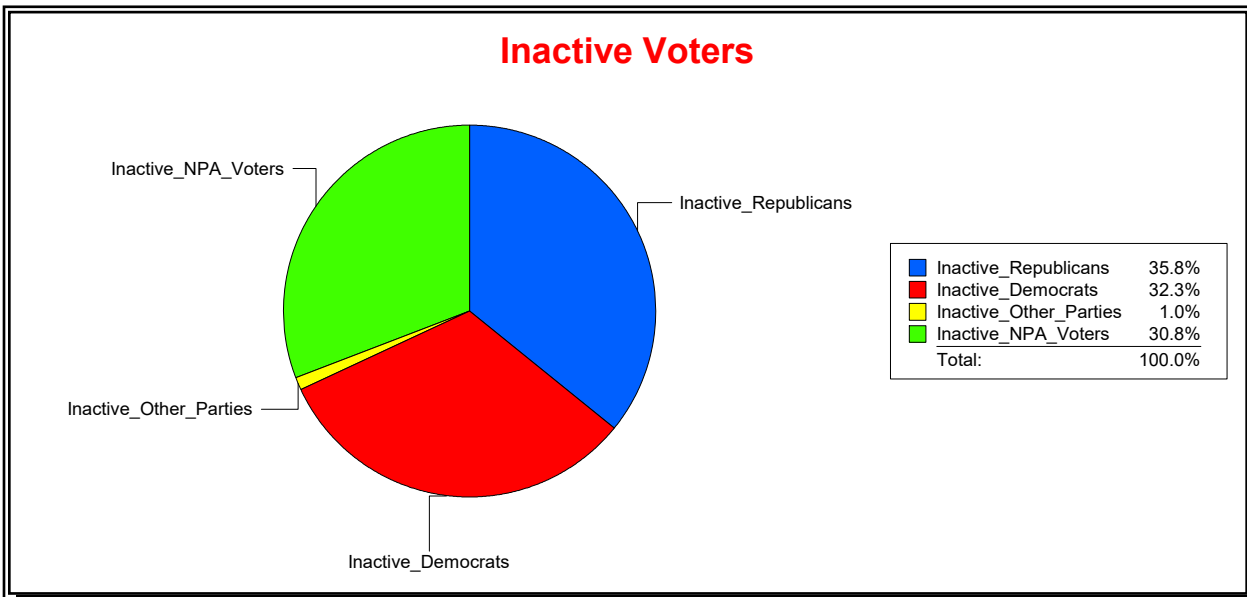

WESLEY WILCOX

Supervisor of Elections

MARION COUNTY, FL

Date 9/3/2019

Time 10:55 AM

Graphs of District Registration

Active Registered Voters

Inactive Voters

District	Total	Dems	Reps	NonP	Other	Total	Dems	Reps	NonP	Other
City of Belleview	3,146	921	1,323	875	27	201	65	72	62	2