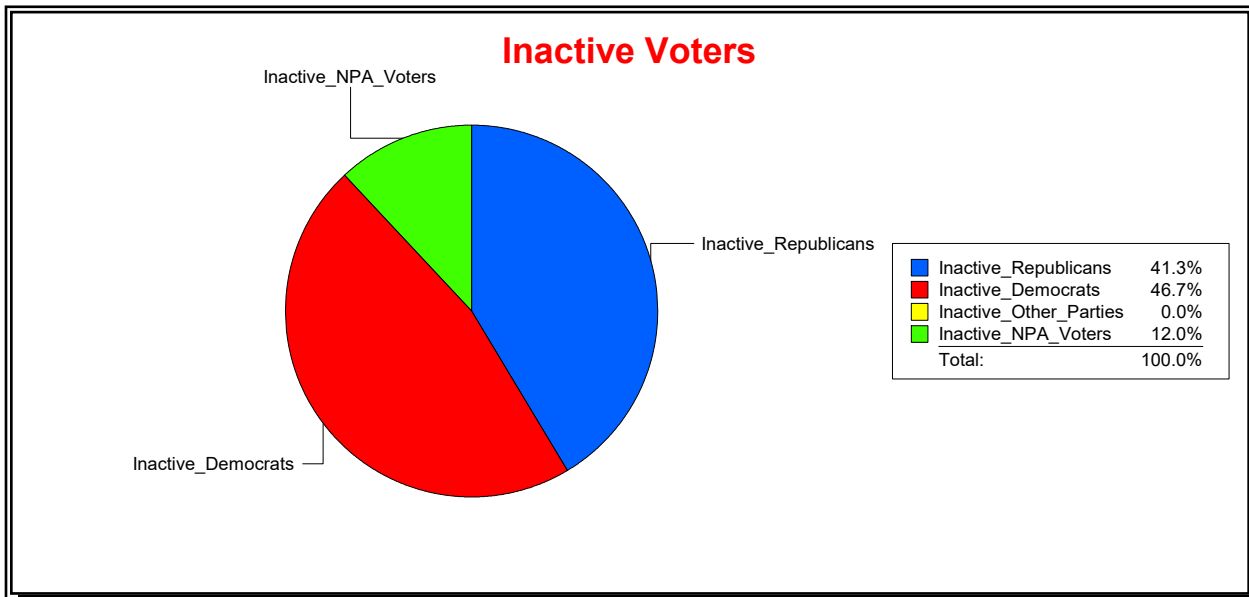

WESLEY WILCOX

Supervisor of Elections

MARION COUNTY, FL

Date 9/3/2019

Time 10:55 AM

Graphs of District Registration

Active Registered Voters

Inactive Voters

District	Total	Dems	Reps	NonP	Other	Total	Dems	Reps	NonP	Other
Dunnellon	1,312	408	613	275	16	75	35	31	9	0