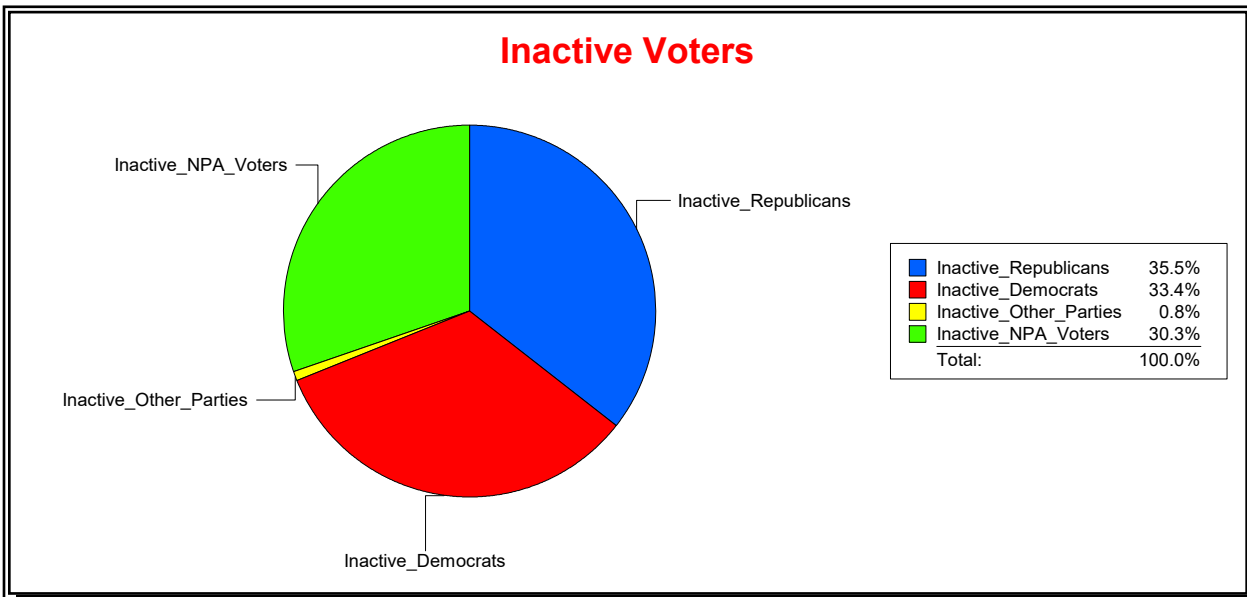

WESLEY WILCOX

Supervisor of Elections

MARION COUNTY, FL

Date 9/3/2019

Time 10:55 AM

Graphs of District Registration

Active Registered Voters

Inactive Voters

District	Total	Dems	Reps	NonP	Other	Total	Dems	Reps	NonP	Other
House District 23	110,086	33,103	51,346	24,685	952	6,140	2,048	2,180	1,862	50