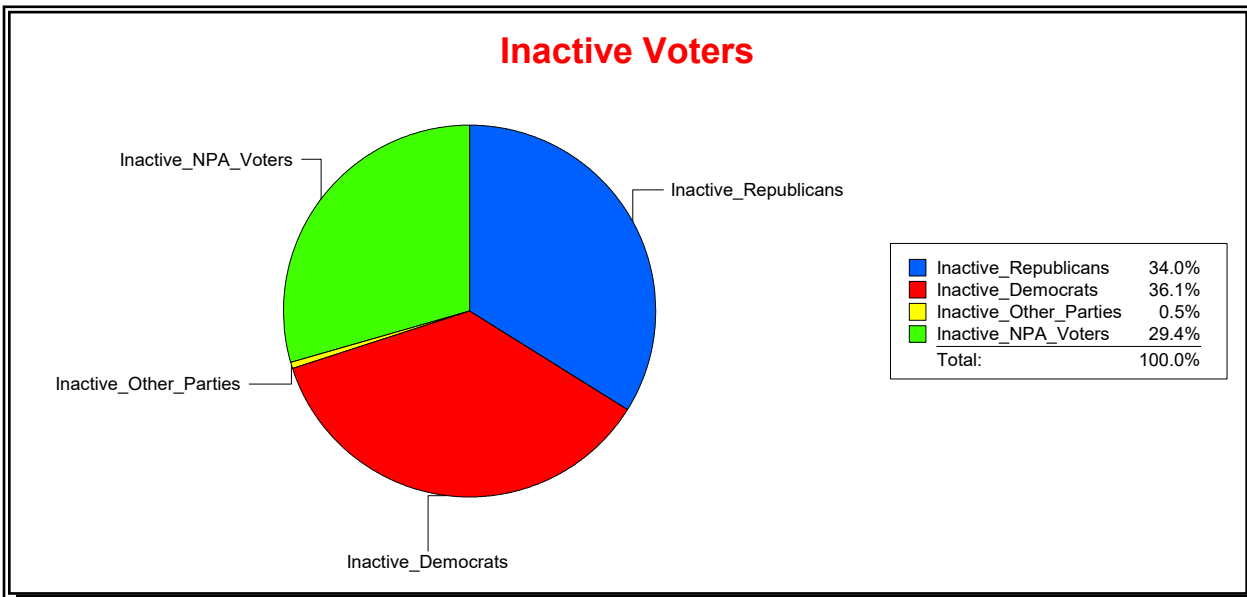

WESLEY WILCOX

Supervisor of Elections

MARION COUNTY, FL

Date 9/3/2019

Time 10:55 AM

Graphs of District Registration

Active Registered Voters

Inactive Voters

District	Total	Dems	Reps	NonP	Other	Total	Dems	Reps	NonP	Other
County Commission 5	48,062	16,424	20,817	10,366	455	2,584	932	879	760	13

WESLEY WILCOX

Supervisor of Elections

MARION COUNTY, FL

Date 9/3/2019