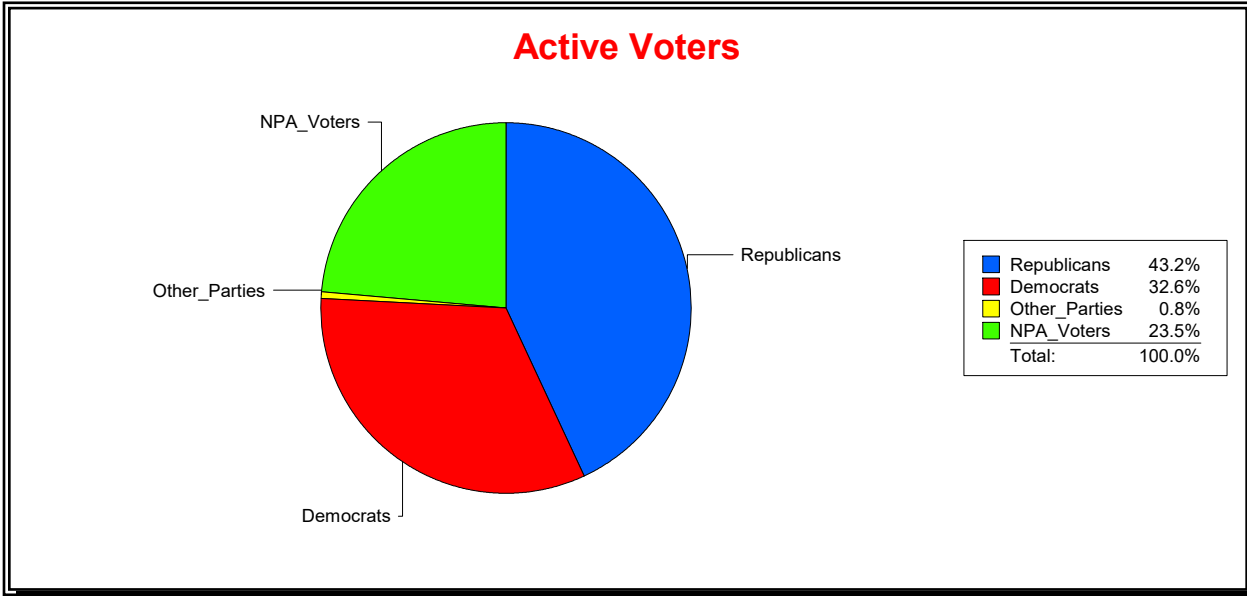

Date 9/3/2019

Time 10:55 AM

Graphs of District Registration

Active Registered Voters

Inactive Voters

District	Total	Dems	Reps	NonP	Other	Total	Dems	Reps	NonP	Other
Congressional District 11	114,016	37,114	49,239	26,776	887	5,991	2,101	2,077	1,775	38

WESLEY WILCOX

Supervisor of Elections

MARION COUNTY, FL

Date 9/3/2019

Time 10:55 AM

Graphs of District Registration

Active Registered Voters

Inactive Voters