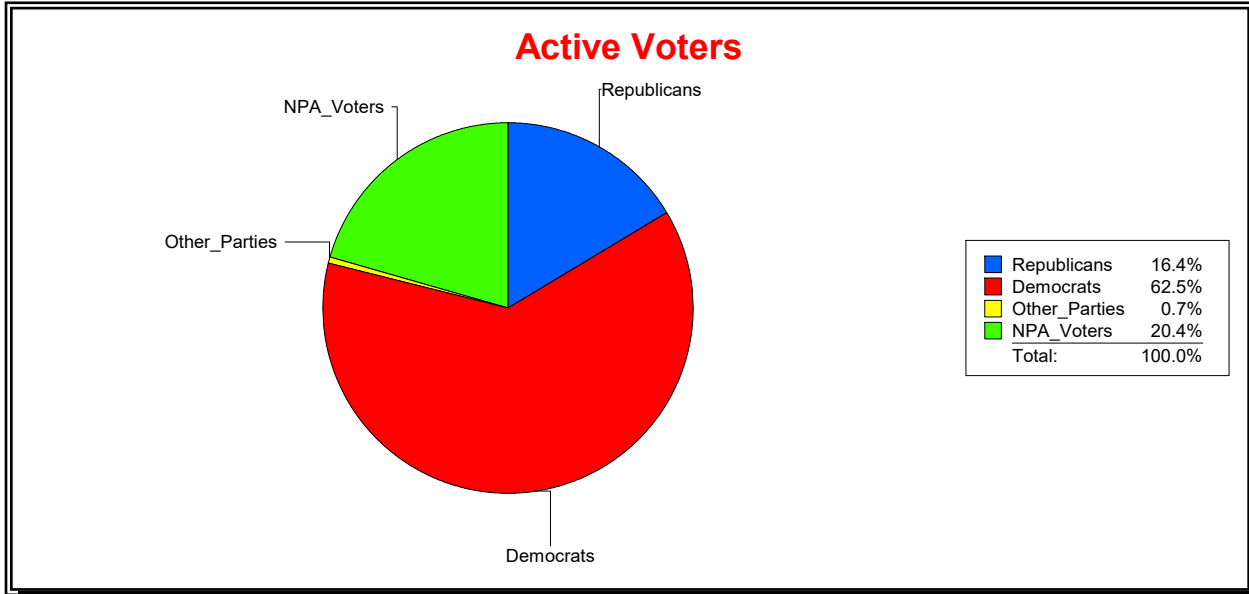

WESLEY WILCOX

Supervisor of Elections

MARION COUNTY, FL

Date 9/3/2019

Time 10:55 AM

Graphs of District Registration

Active Registered Voters

Inactive Voters

<u>District</u>	<u>Total</u>	<u>Dems</u>	<u>Reps</u>	<u>NonP</u>	<u>Other</u>	<u>Total</u>	<u>Dems</u>	<u>Reps</u>	<u>NonP</u>	<u>Other</u>
Ocala City District 2	6,465	4,040	1,059	1,320	46	658	340	104	211	3