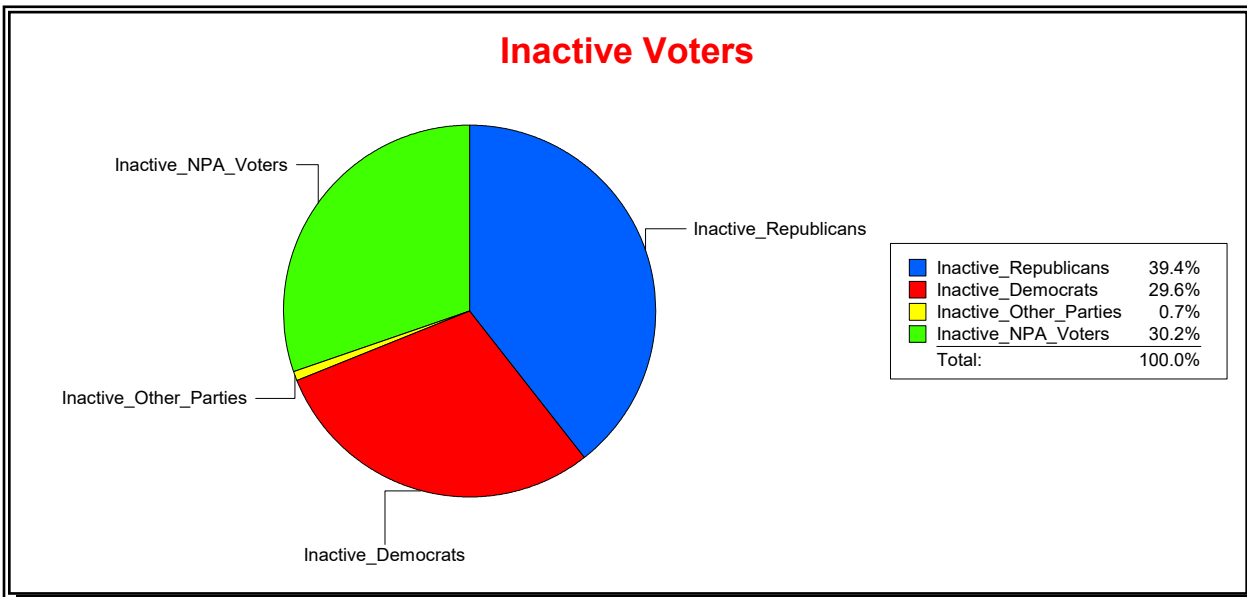

WESLEY WILCOX

Supervisor of Elections

MARION COUNTY, FL

Date 9/3/2019

Time 10:55 AM

Graphs of District Registration

Active Registered Voters

Inactive Voters

District	Total	Dems	Reps	NonP	Other	Total	Dems	Reps	NonP	Other
County Commission 3	50,688	13,742	24,877	11,688	381	2,411	714	950	729	18

WESLEY WILCOX

Supervisor of Elections

MARION COUNTY, FL

Date 9/3/2019