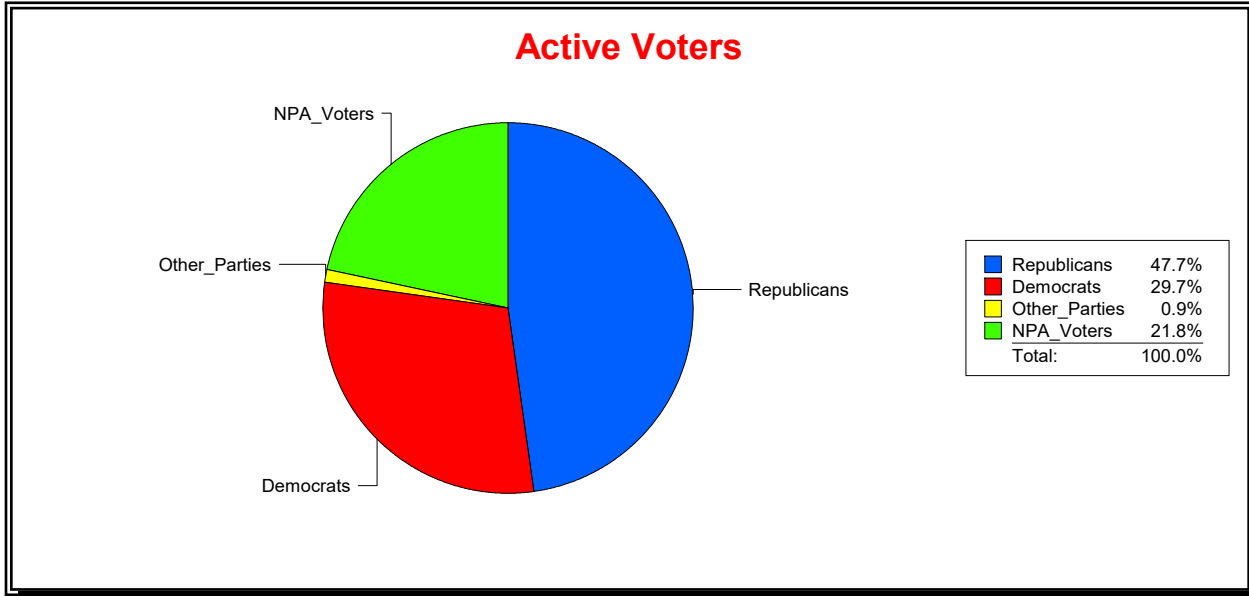

WESLEY WILCOX

Supervisor of Elections

MARION COUNTY, FL

Date 9/3/2019

Time 10:55 AM

Graphs of District Registration

Active Registered Voters

Inactive Voters

<u>District</u>	<u>Total</u>	<u>Dems</u>	<u>Reps</u>	<u>NonP</u>	<u>Other</u>	<u>Total</u>	<u>Dems</u>	<u>Reps</u>	<u>NonP</u>	<u>Other</u>
Congressional District 02	38,308	11,373	18,255	8,344	336	1,668	556	666	443	3