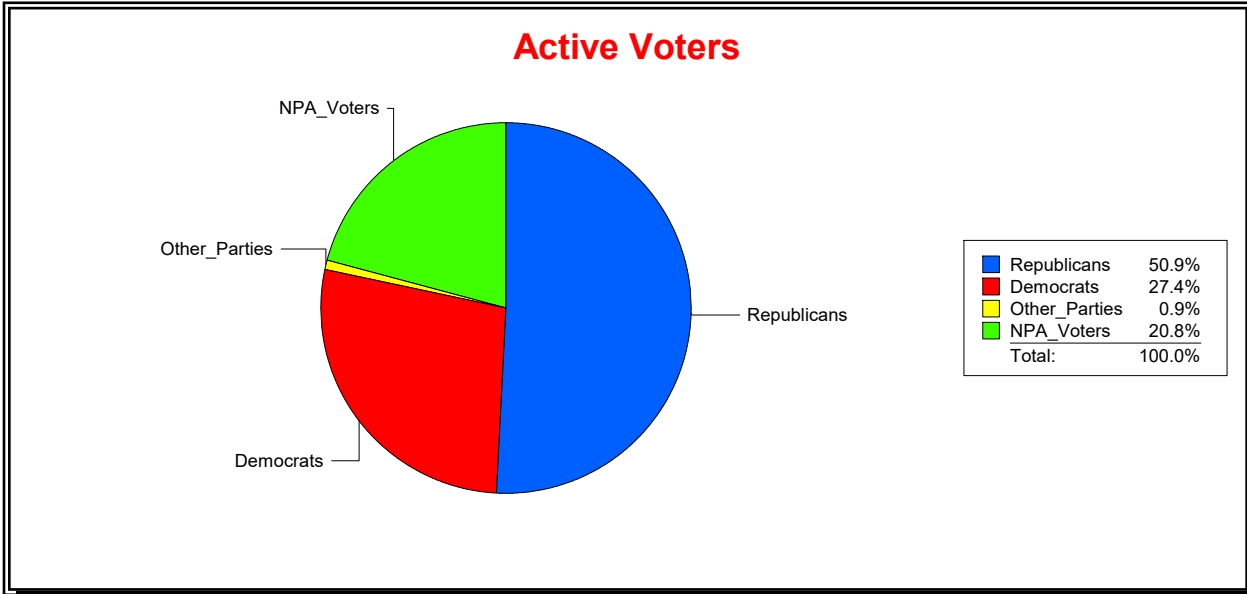

WESLEY WILCOX

Supervisor of Elections

MARION COUNTY, FL

Date 9/3/2019

Time 10:55 AM

Graphs of District Registration

Active Registered Voters

Inactive Voters

District	Total	Dems	Reps	NonP	Other	Total	Dems	Reps	NonP	Other
Candler Hills East	959	263	488	199	9	23	10	7	6	0