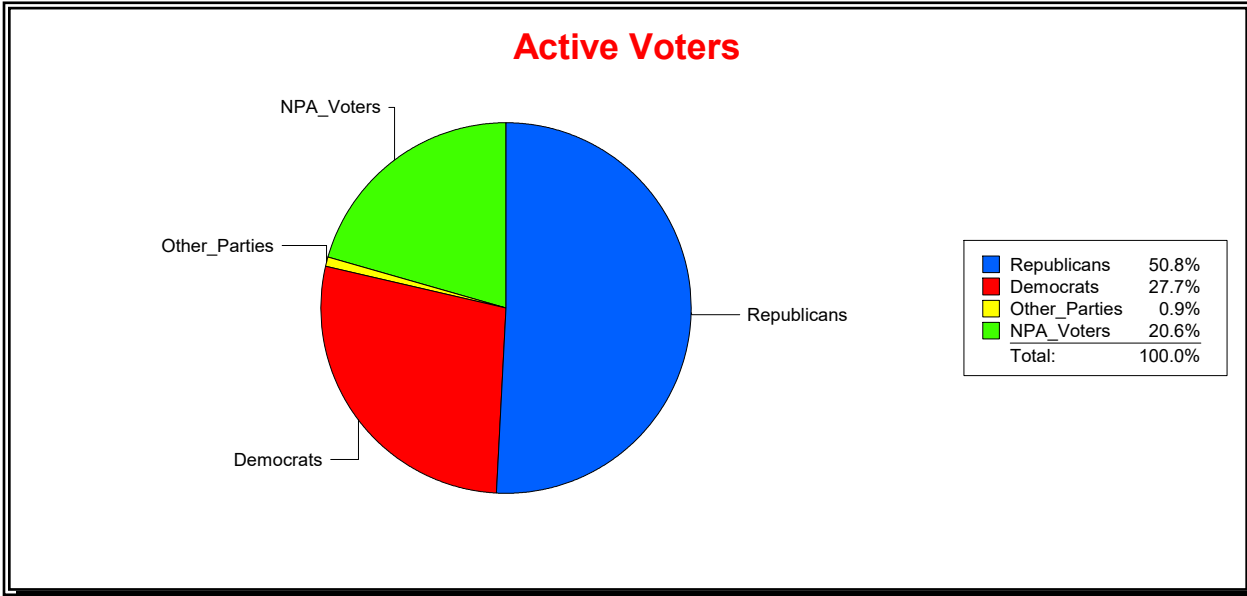

WESLEY WILCOX

Supervisor of Elections

MARION COUNTY, FL

Date 9/3/2019

Time 10:55 AM

Graphs of District Registration

Active Registered Voters

Inactive Voters

District	Total	Dems	Reps	NonP	Other	Total	Dems	Reps	NonP	Other
Marion Landing	895	248	455	184	8	35	11	12	12	0