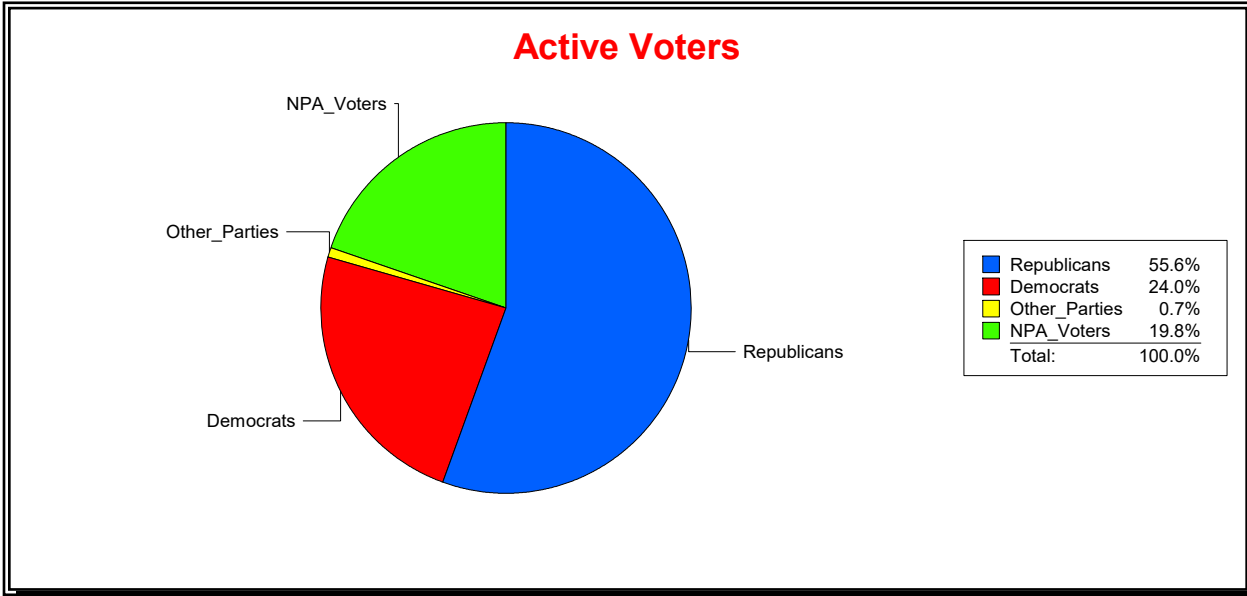

WESLEY WILCOX

Supervisor of Elections

MARION COUNTY, FL

Date 9/3/2019

Time 10:55 AM

Graphs of District Registration

Active Registered Voters

Inactive Voters

<u>District</u>	<u>Total</u>	<u>Dems</u>	<u>Reps</u>	<u>NonP</u>	<u>Other</u>	<u>Total</u>	<u>Dems</u>	<u>Reps</u>	<u>NonP</u>	<u>Other</u>
Village Community Development	7,781	1,869	4,323	1,538	51	286	77	141	68	0