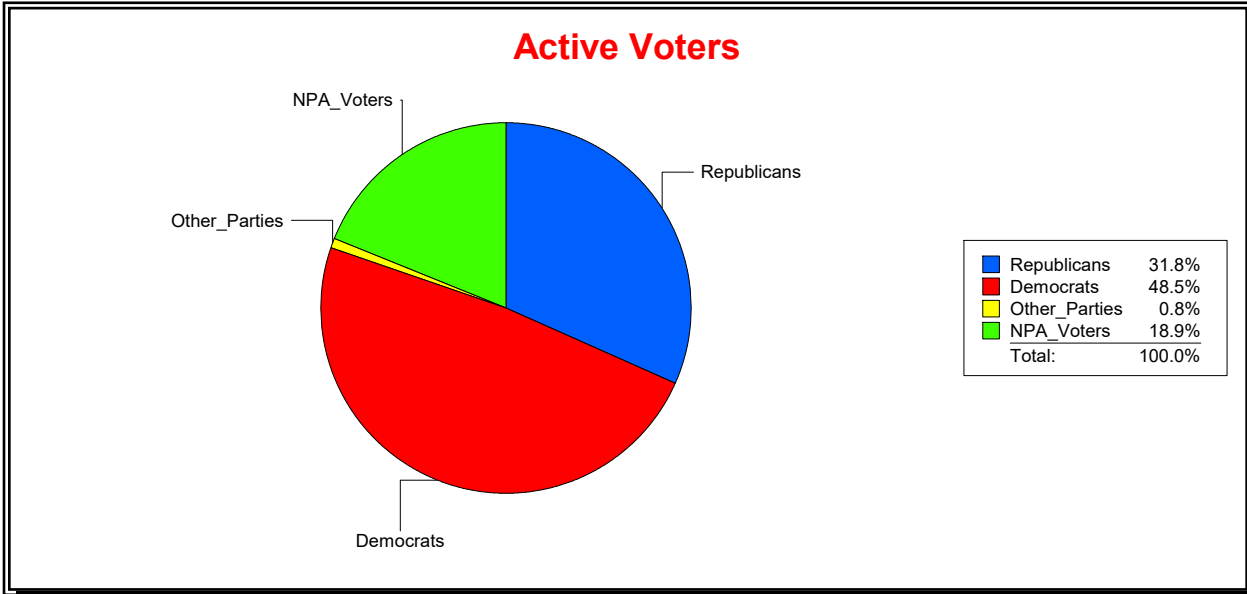

WESLEY WILCOX

Supervisor of Elections

MARION COUNTY, FL

Date 9/3/2019

Time 10:55 AM

Graphs of District Registration

Active Registered Voters

Inactive Voters

<u>District</u>	<u>Total</u>	<u>Dems</u>	<u>Reps</u>	<u>NonP</u>	<u>Other</u>	<u>Total</u>	<u>Dems</u>	<u>Reps</u>	<u>NonP</u>	<u>Other</u>
House District 20	21,671	10,509	6,891	4,106	165	1,226	565	292	365	4