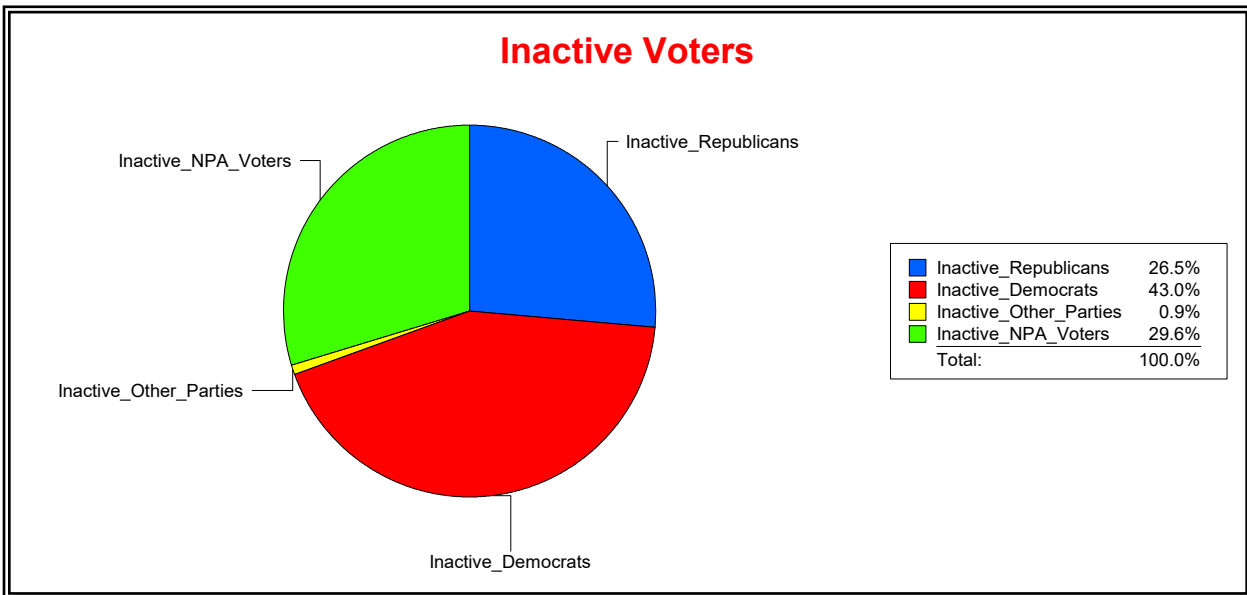

WESLEY WILCOX

Supervisor of Elections

MARION COUNTY, FL

Date 9/3/2019

Time 10:55 AM

Graphs of District Registration

Active Registered Voters

Inactive Voters