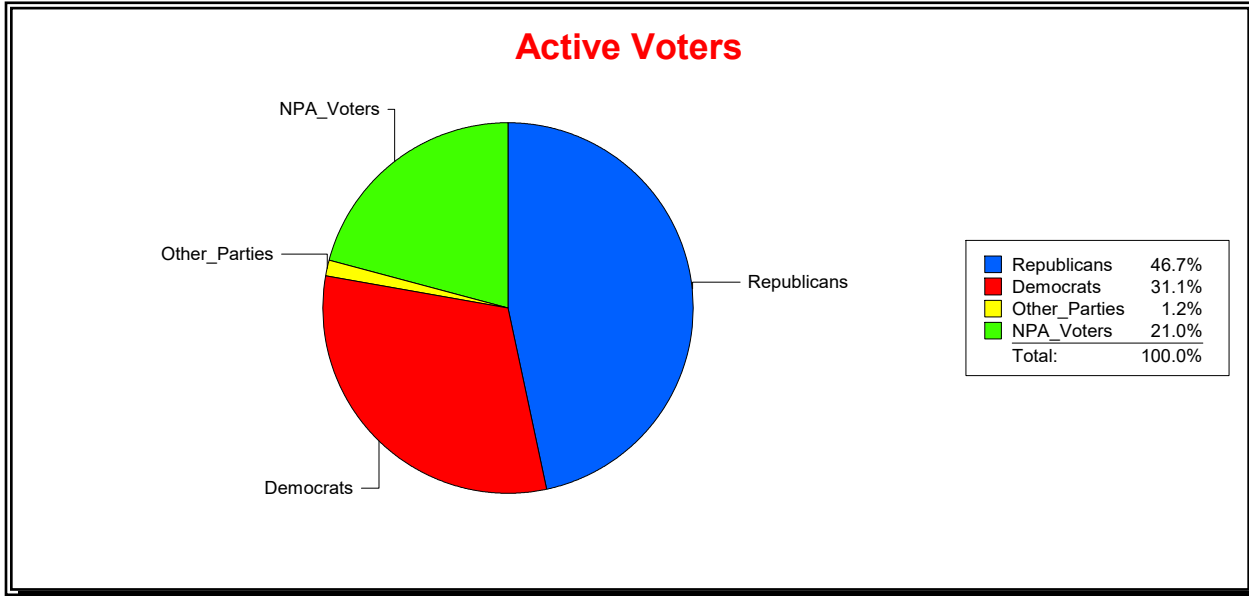

WESLEY WILCOX

Supervisor of Elections

MARION COUNTY, FL

Date 9/3/2019

Time 10:55 AM

Graphs of District Registration

Active Registered Voters

Inactive Voters

District	Total	Dems	Reps	NonP	Other	Total	Dems	Reps	NonP	Other
Dunnellon	1,312	408	613	275	16	75	35	31	9	0