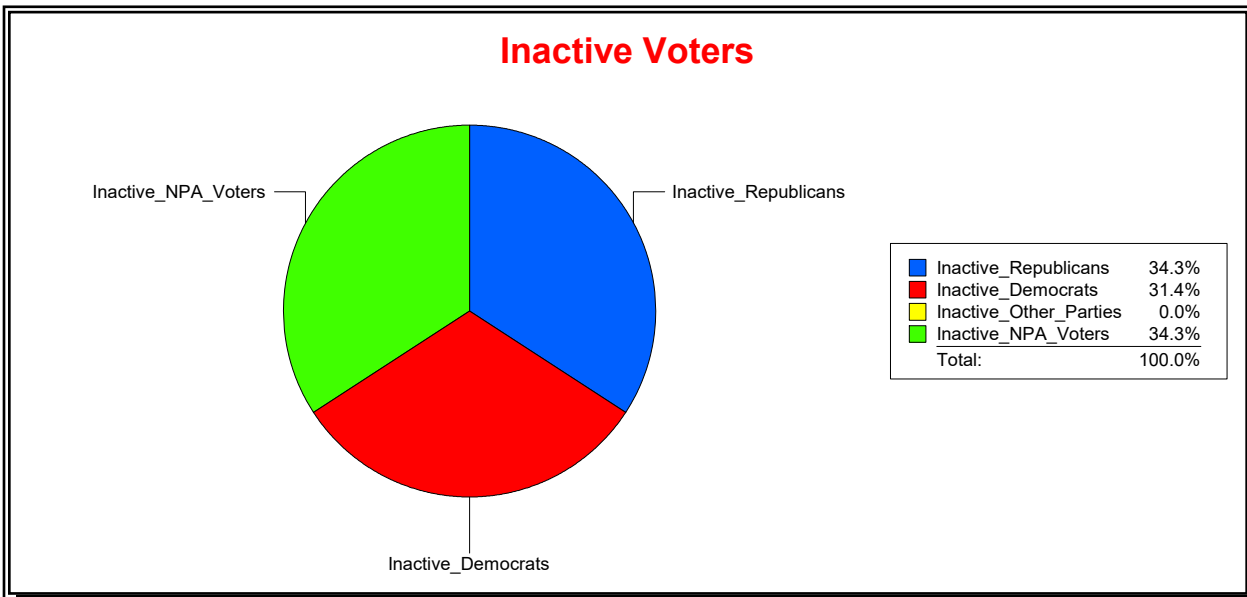

WESLEY WILCOX

Supervisor of Elections

MARION COUNTY, FL

Date 9/3/2019

Time 10:55 AM

Graphs of District Registration

Active Registered Voters

Inactive Voters

District	Total	Dems	Reps	NonP	Other	Total	Dems	Reps	NonP	Other
Marion Landing	895	248	455	184	8	35	11	12	12	0