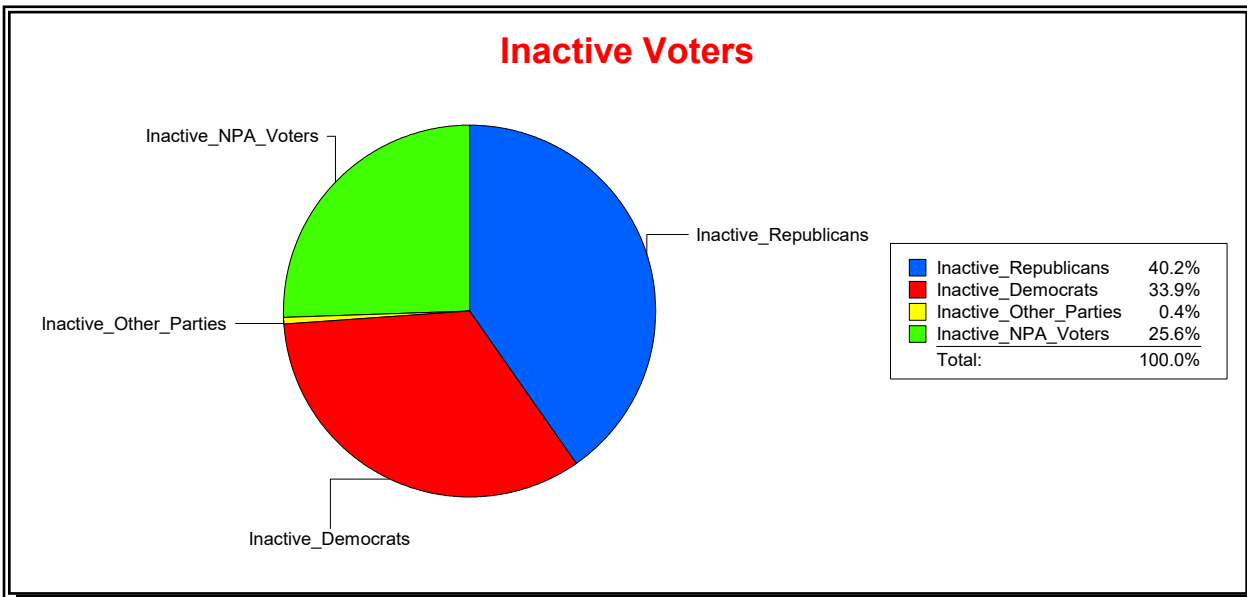

WESLEY WILCOX

Supervisor of Elections

MARION COUNTY, FL

Date 9/3/2019

Time 10:55 AM

Graphs of District Registration

Active Registered Voters

Inactive Voters

<u>District</u>	<u>Total</u>	<u>Dems</u>	<u>Reps</u>	<u>NonP</u>	<u>Other</u>	<u>Total</u>	<u>Dems</u>	<u>Reps</u>	<u>NonP</u>	<u>Other</u>
SR 200 Corridor	33,470	10,302	15,632	7,222	314	1,509	511	606	386	6