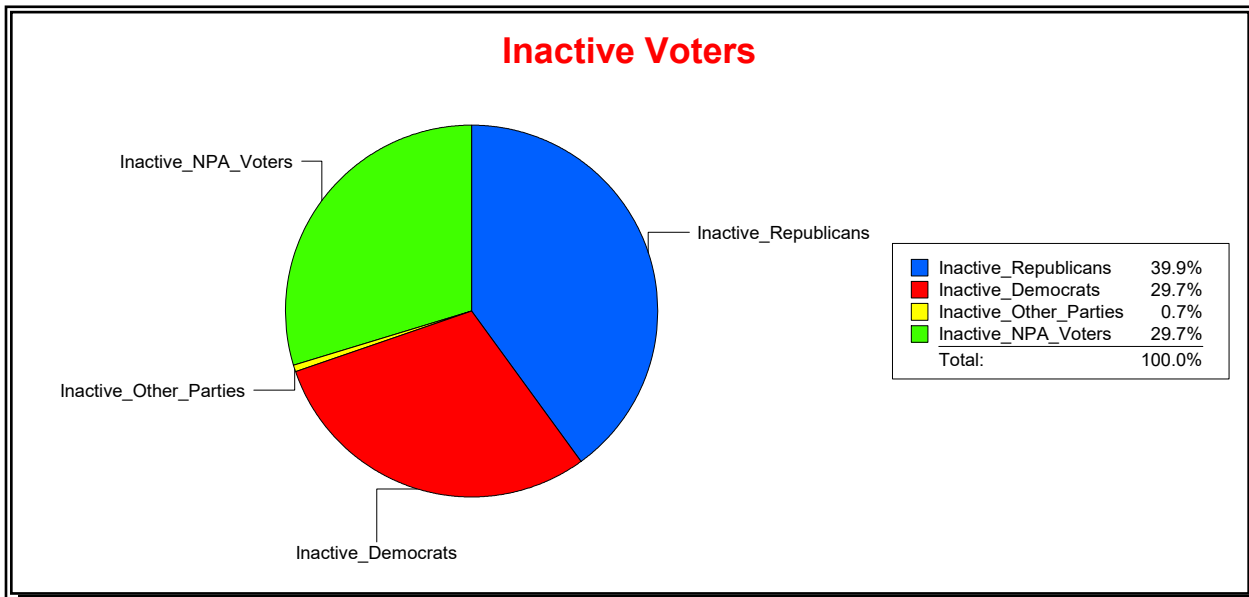

WESLEY WILCOX

Supervisor of Elections

MARION COUNTY, FL

Date 9/3/2019

Time 10:55 AM

Graphs of District Registration

Active Registered Voters

Inactive Voters

<u>District</u>	<u>Total</u>	<u>Dems</u>	<u>Reps</u>	<u>NonP</u>	<u>Other</u>	<u>Total</u>	<u>Dems</u>	<u>Reps</u>	<u>NonP</u>	<u>Other</u>
School Board Dist 2	49,162	12,984	24,399	11,417	362	2,355	700	939	700	16