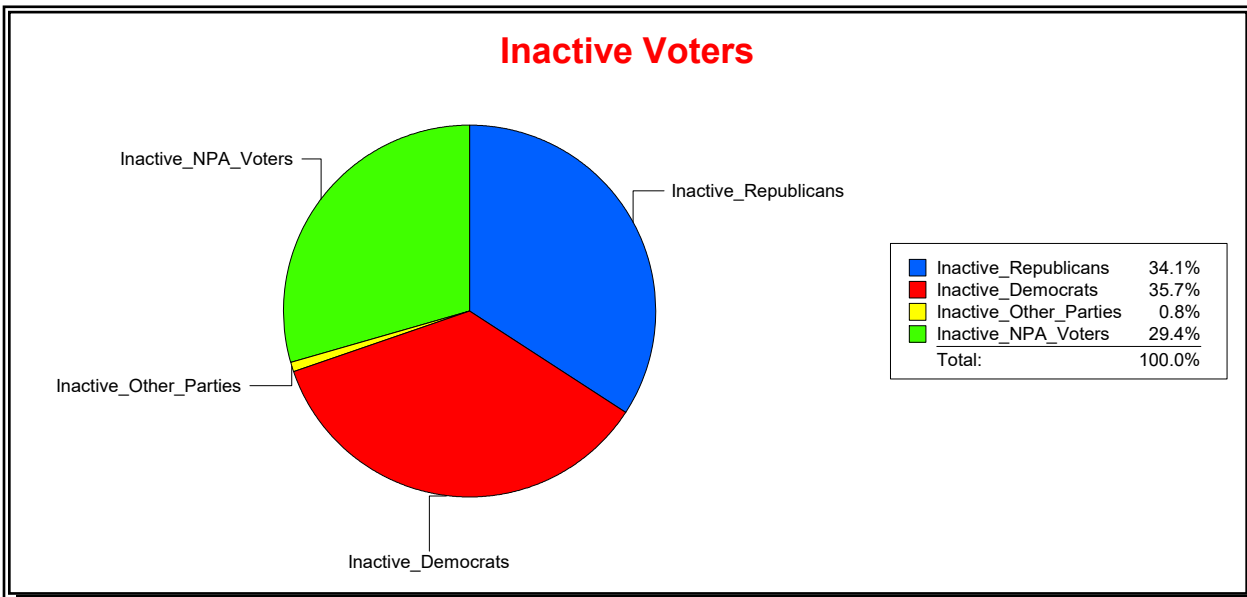

WESLEY WILCOX

Supervisor of Elections

MARION COUNTY, FL

Date 9/3/2019

Time 10:55 AM

Graphs of District Registration

Active Registered Voters

Inactive Voters

<u>District</u>	<u>Total</u>	<u>Dems</u>	<u>Reps</u>	<u>NonP</u>	<u>Other</u>	<u>Total</u>	<u>Dems</u>	<u>Reps</u>	<u>NonP</u>	<u>Other</u>
Senate District 08	99,372	33,128	44,704	20,683	857	5,921	2,114	2,021	1,739	47