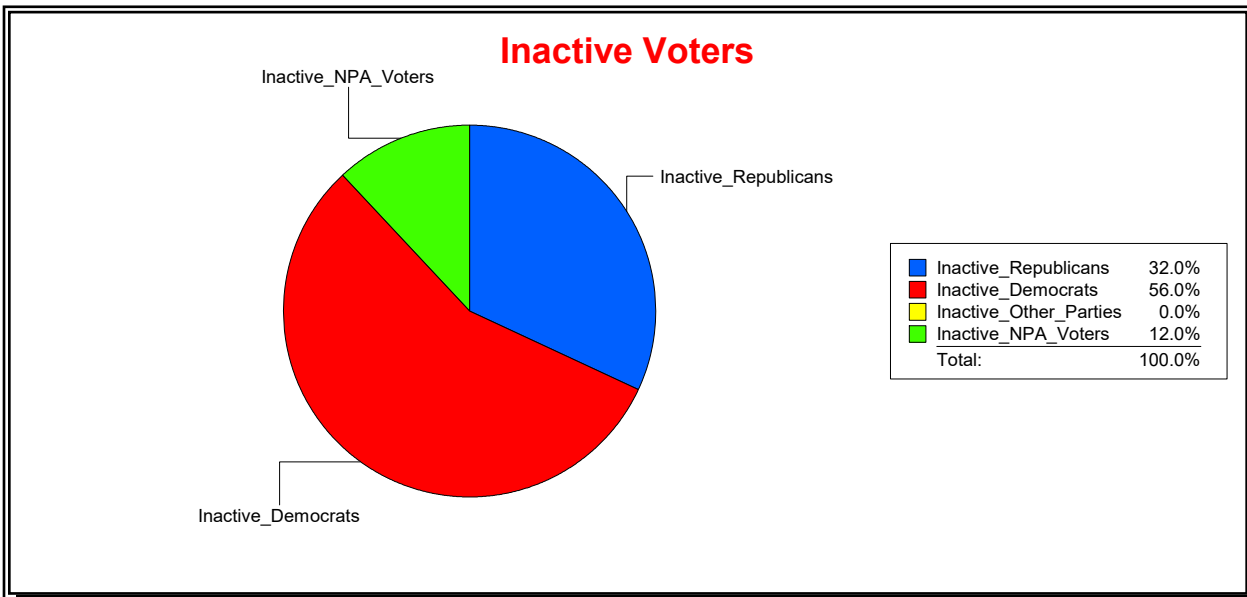

WESLEY WILCOX

Supervisor of Elections

MARION COUNTY, FL

Date 9/3/2019

Time 10:55 AM

Graphs of District Registration

Active Registered Voters

Inactive Voters

District	Total	Dems	Reps	NonP	Other	Total	Dems	Reps	NonP	Other
Town of Reddick	323	184	92	47	0	25	14	8	3	0