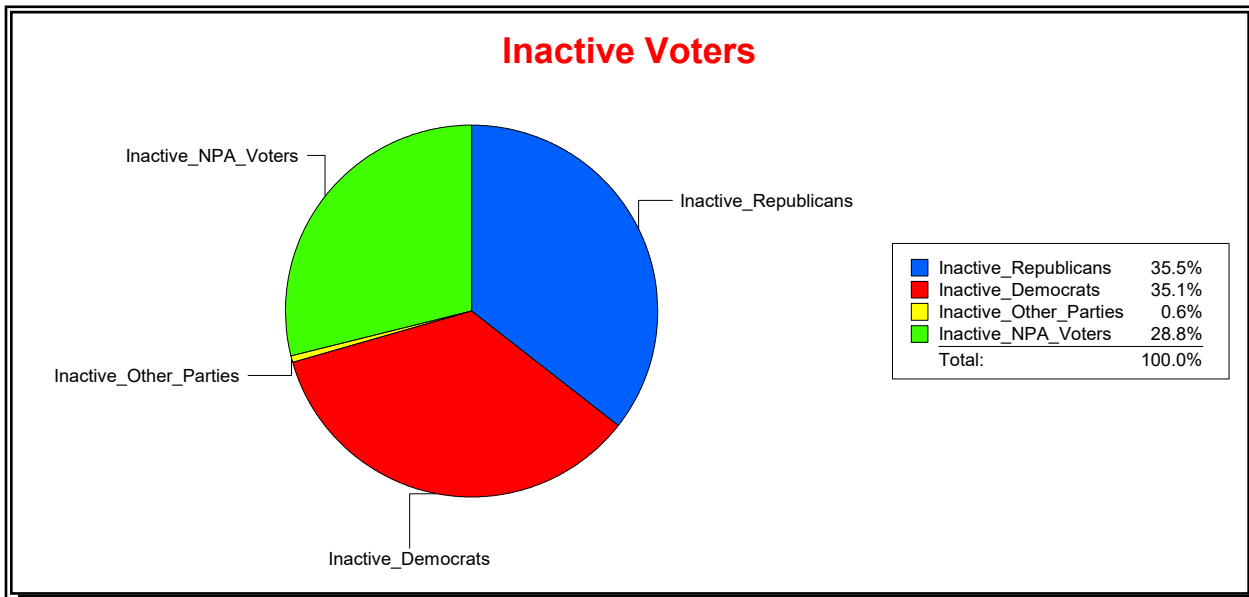

WESLEY WILCOX

Supervisor of Elections

MARION COUNTY, FL

Date 9/3/2019

Time 10:55 AM

Graphs of District Registration

Active Registered Voters

Inactive Voters

<u>District</u>	<u>Total</u>	<u>Dems</u>	<u>Reps</u>	<u>NonP</u>	<u>Other</u>	<u>Total</u>	<u>Dems</u>	<u>Reps</u>	<u>NonP</u>	<u>Other</u>
Old Congressional District 6	166,927	54,851	73,914	36,818	1,344	8,848	3,104	3,143	2,548	53