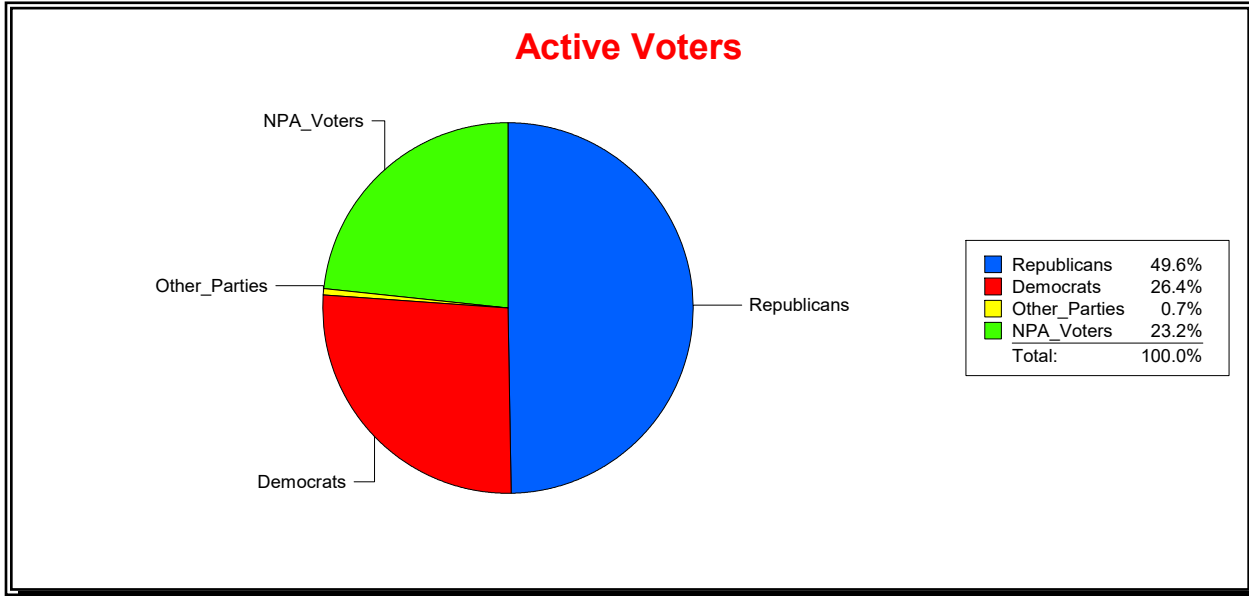

WESLEY WILCOX

Supervisor of Elections

MARION COUNTY, FL

Date 9/3/2019

Time 10:55 AM

Graphs of District Registration

Active Registered Voters

Inactive Voters

<u>District</u>	<u>Total</u>	<u>Dems</u>	<u>Reps</u>	<u>NonP</u>	<u>Other</u>	<u>Total</u>	<u>Dems</u>	<u>Reps</u>	<u>NonP</u>	<u>Other</u>
School Board Dist 2	49,162	12,984	24,399	11,417	362	2,355	700	939	700	16