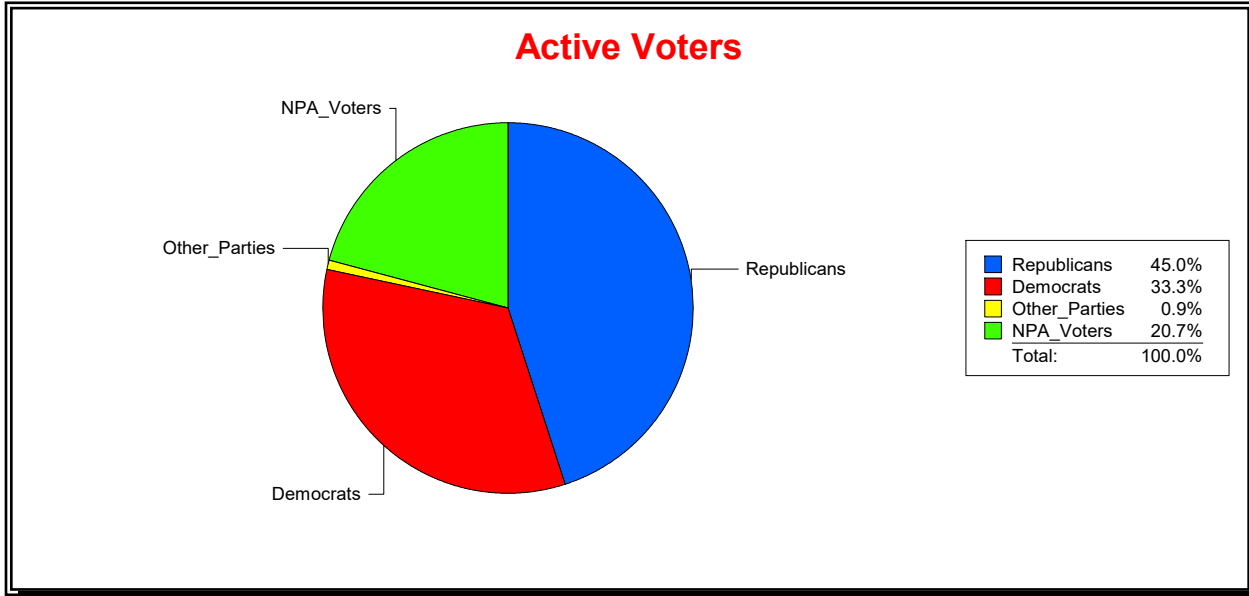

WESLEY WILCOX

Supervisor of Elections

MARION COUNTY, FL

Date 9/3/2019

Time 10:55 AM

Graphs of District Registration

Active Registered Voters

Inactive Voters

District	Total	Dems	Reps	NonP	Other	Total	Dems	Reps	NonP	Other
Congressional District 03	92,341	30,791	41,589	19,156	805	5,553	1,968	1,921	1,617	47