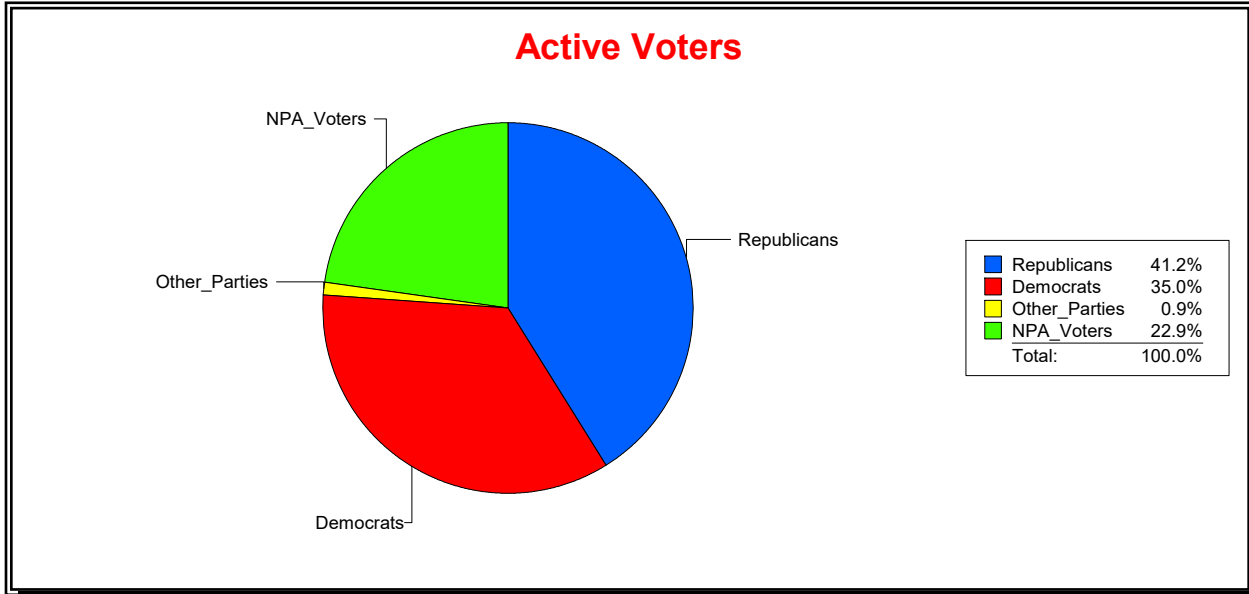

WESLEY WILCOX

Supervisor of Elections

MARION COUNTY, FL

Date 9/3/2019

Time 10:55 AM

Graphs of District Registration

Active Registered Voters

Inactive Voters

<u>District</u>	<u>Total</u>	<u>Dems</u>	<u>Reps</u>	<u>NonP</u>	<u>Other</u>	<u>Total</u>	<u>Dems</u>	<u>Reps</u>	<u>NonP</u>	<u>Other</u>
School Board Dist 1	52,247	18,288	21,522	11,952	485	3,313	1,201	1,101	980	31