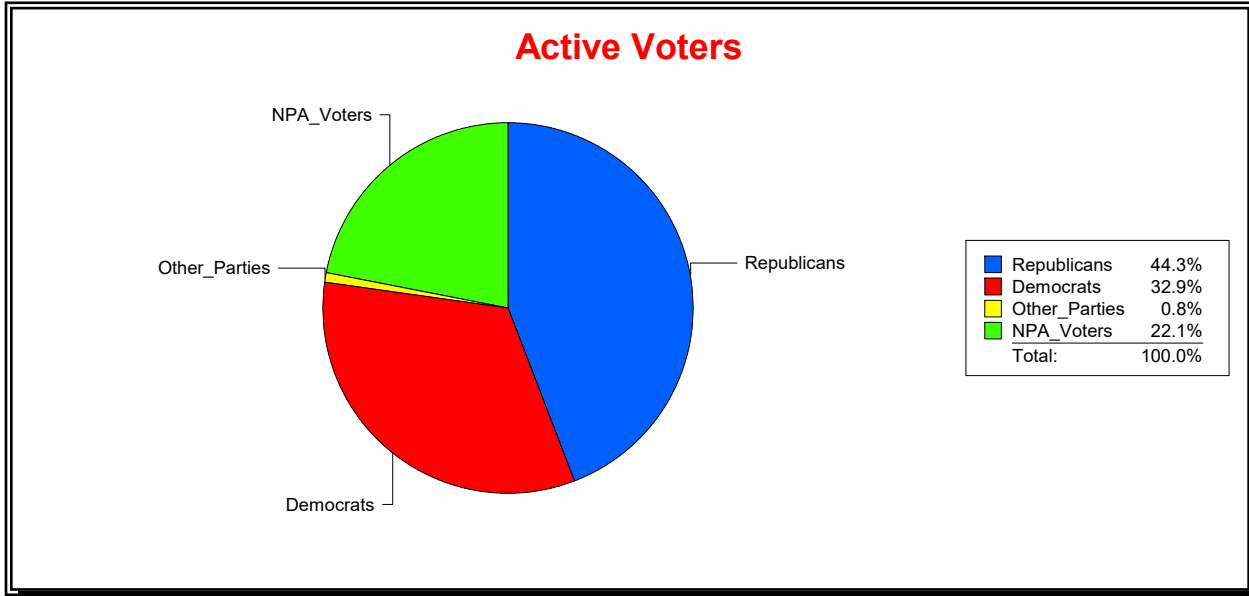

WESLEY WILCOX

Supervisor of Elections

MARION COUNTY, FL

Date 9/3/2019

Time 10:55 AM

Graphs of District Registration

Active Registered Voters

Inactive Voters

<u>District</u>	<u>Total</u>	<u>Dems</u>	<u>Reps</u>	<u>NonP</u>	<u>Other</u>	<u>Total</u>	<u>Dems</u>	<u>Reps</u>	<u>NonP</u>	<u>Other</u>
Old Congressional District 6	166,927	54,851	73,914	36,818	1,344	8,848	3,104	3,143	2,548	53