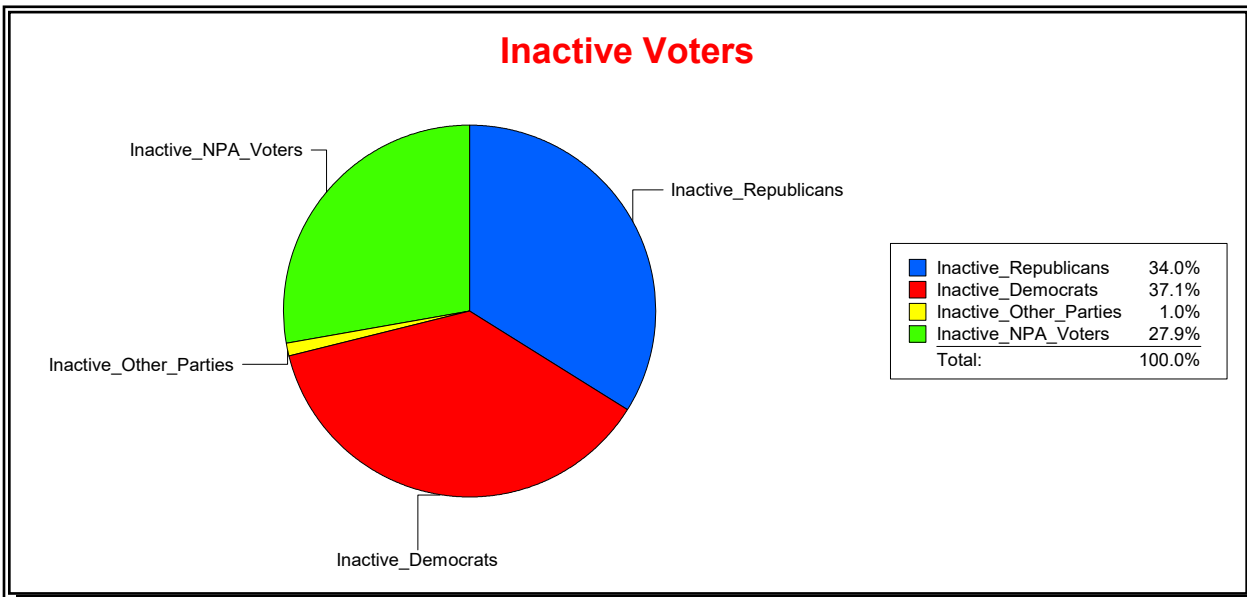

WESLEY WILCOX

Supervisor of Elections

MARION COUNTY, FL

Date 9/3/2019

Time 10:55 AM

Graphs of District Registration

Active Registered Voters

Inactive Voters

<u>District</u>	<u>Total</u>	<u>Dems</u>	<u>Reps</u>	<u>NonP</u>	<u>Other</u>	<u>Total</u>	<u>Dems</u>	<u>Reps</u>	<u>NonP</u>	<u>Other</u>
Ocala City District 4	9,793	3,469	4,339	1,903	82	606	225	206	169	6