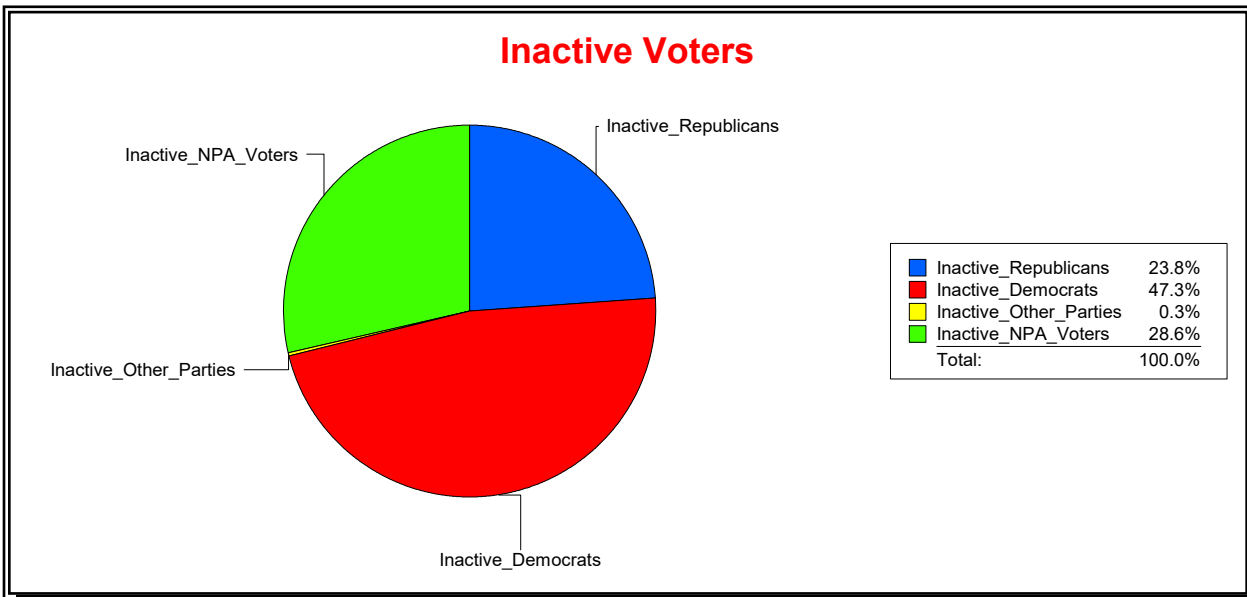

WESLEY WILCOX

Supervisor of Elections

MARION COUNTY, FL

Date 9/3/2019

Time 10:55 AM

Graphs of District Registration

Active Registered Voters

Inactive Voters

District	Total	Dems	Reps	NonP	Other	Total	Dems	Reps	NonP	Other
Marion Oaks	12,436	6,209	3,045	3,107	75	710	336	169	203	2