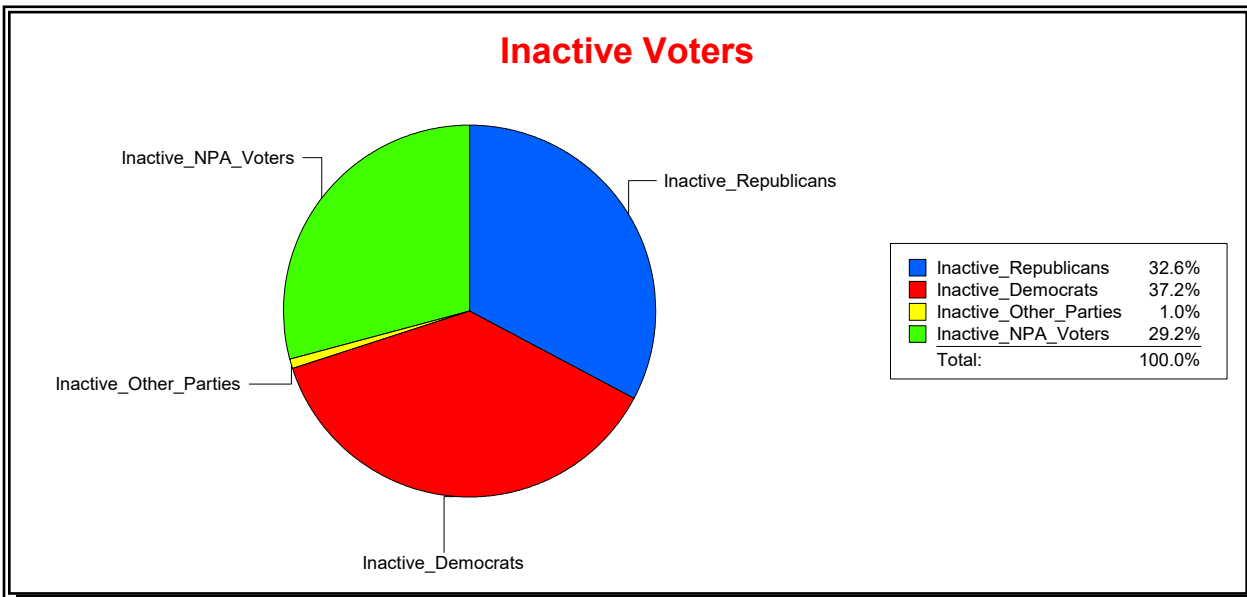

WESLEY WILCOX

Supervisor of Elections

MARION COUNTY, FL

Date 9/3/2019

Time 10:55 AM

Graphs of District Registration

Active Registered Voters

Inactive Voters

<u>District</u>	<u>Total</u>	<u>Dems</u>	<u>Reps</u>	<u>NonP</u>	<u>Other</u>	<u>Total</u>	<u>Dems</u>	<u>Reps</u>	<u>NonP</u>	<u>Other</u>
City of Ocala	36,551	13,710	14,820	7,692	329	2,821	1,050	921	823	27