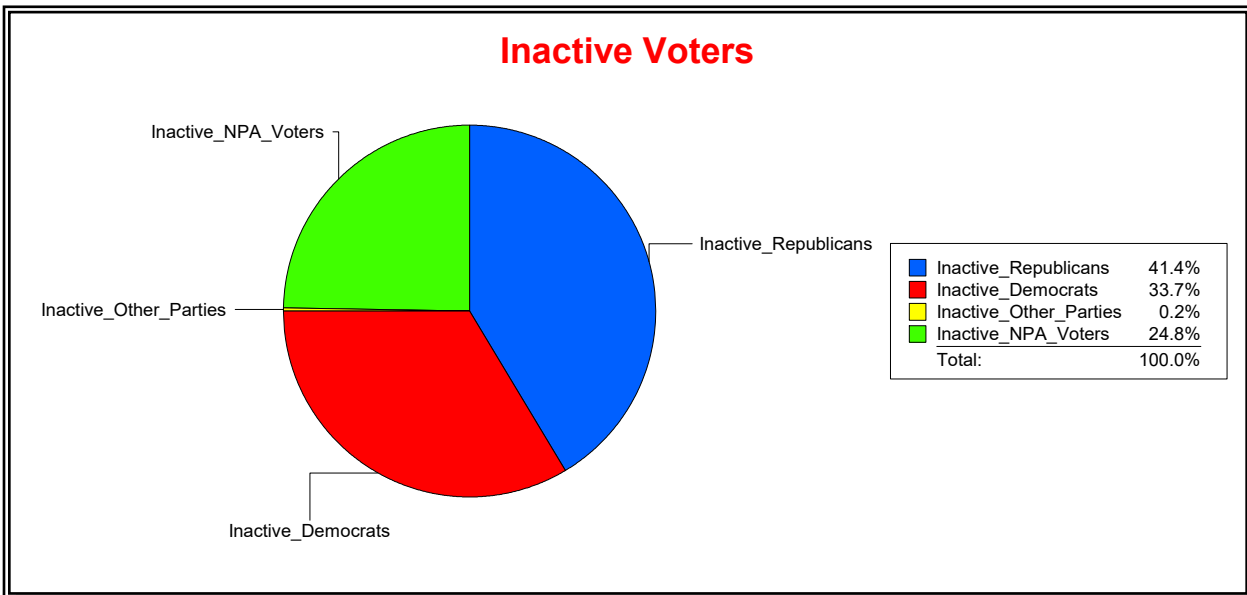

WESLEY WILCOX

Supervisor of Elections

MARION COUNTY, FL

Date 9/3/2019

Time 10:55 AM

Graphs of District Registration

Active Registered Voters

Inactive Voters

District	Total	Dems	Reps	NonP	Other	Total	Dems	Reps	NonP	Other
Senate District 05	12,976	3,823	6,168	2,888	97	621	209	257	154	1