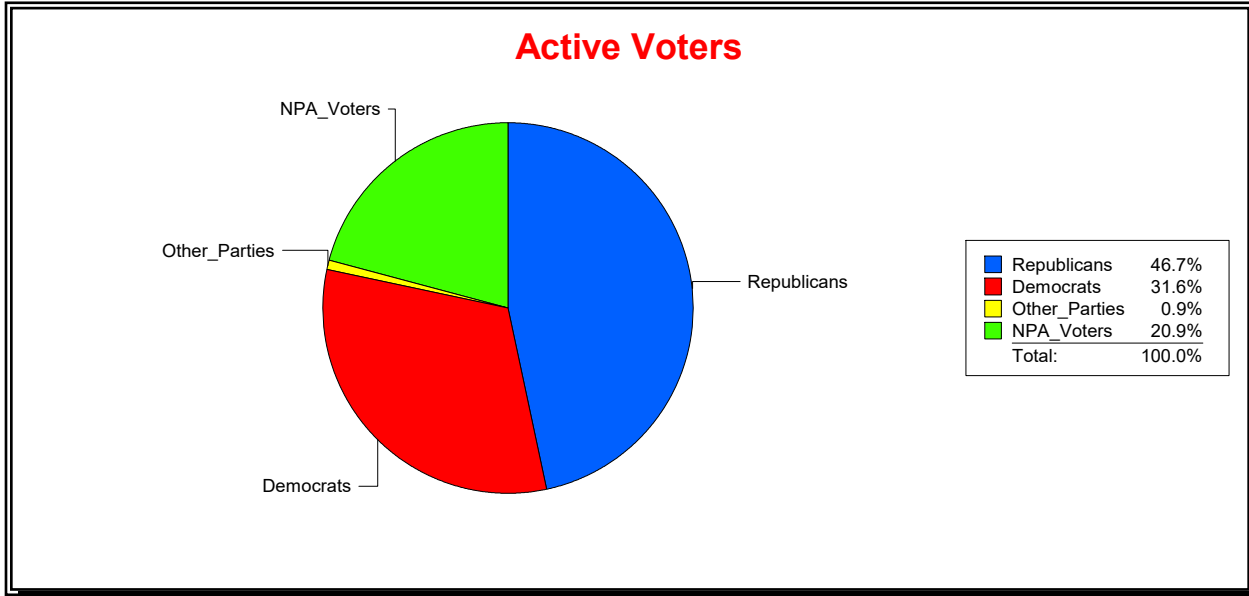

WESLEY WILCOX

Supervisor of Elections

MARION COUNTY, FL

Date 9/3/2019

Time 10:55 AM

Graphs of District Registration

Active Registered Voters

Inactive Voters

District	Total	Dems	Reps	NonP	Other	Total	Dems	Reps	NonP	Other
School Board Dist 5	44,972	14,209	20,980	9,389	394	2,183	743	771	651	18