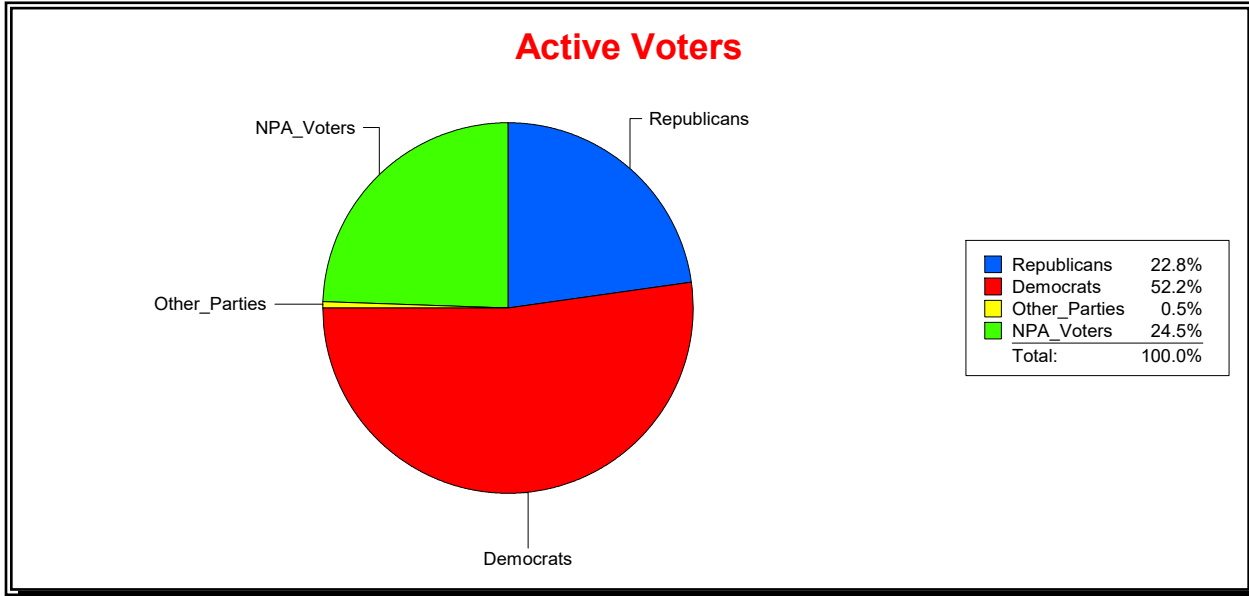

WESLEY WILCOX

Supervisor of Elections

MARION COUNTY, FL

Date 9/3/2019

Time 10:55 AM

Graphs of District Registration

Active Registered Voters

Inactive Voters

<u>District</u>	<u>Total</u>	<u>Dems</u>	<u>Reps</u>	<u>NonP</u>	<u>Other</u>	<u>Total</u>	<u>Dems</u>	<u>Reps</u>	<u>NonP</u>	<u>Other</u>
Marion Oaks	11,307	5,897	2,580	2,768	62	657	323	151	182	1