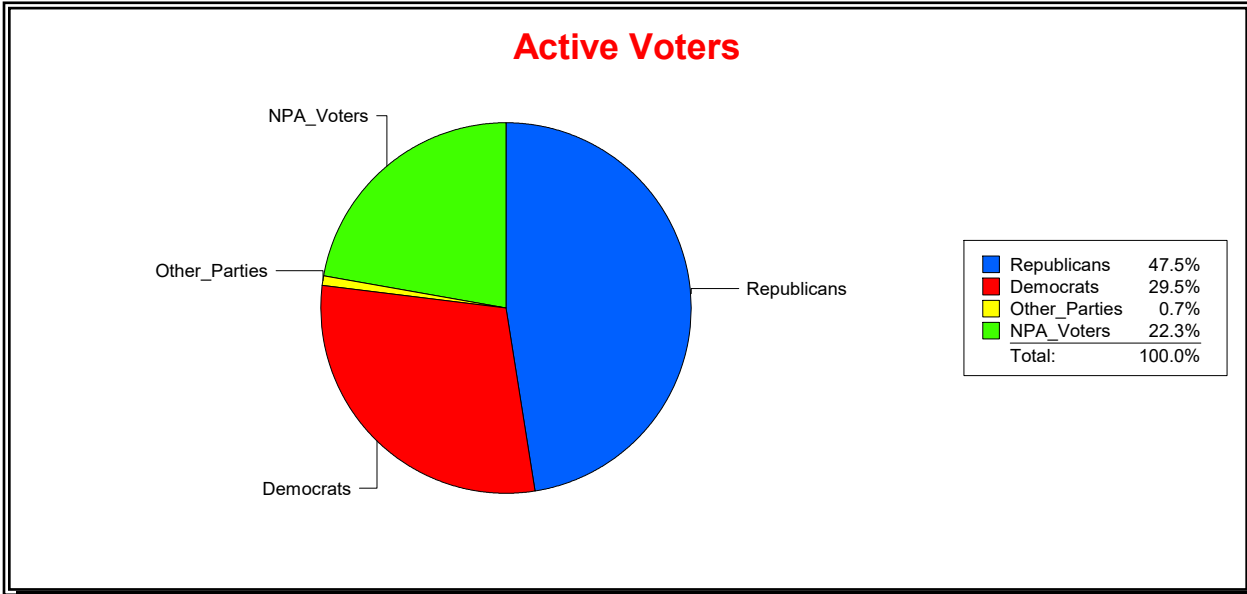

District	Total	Dems	Reps	NonP	Other	Total	Dems	Reps	NonP	Other
Senate District 05	12,976	3,823	6,168	2,888	97	621	209	257	154	1

WESLEY WILCOX

Supervisor of Elections

MARION COUNTY, FL

Date 9/3/2019

Time 10:55 AM