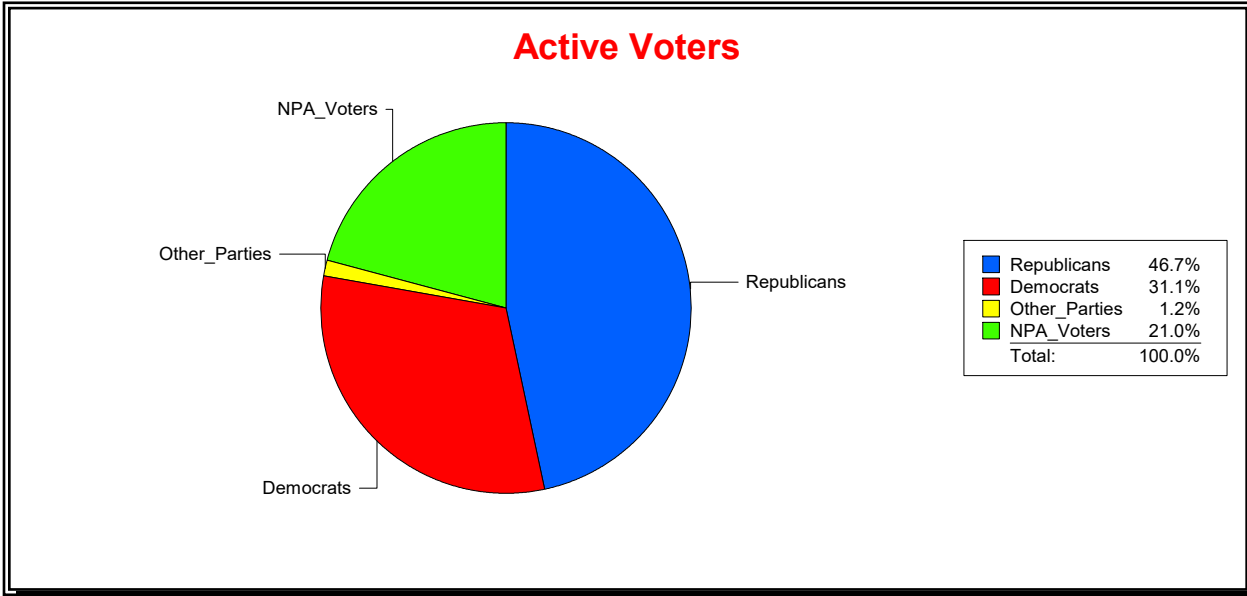

WESLEY WILCOX

Supervisor of Elections

MARION COUNTY, FL

Date 9/3/2019

Time 10:55 AM

Graphs of District Registration

Active Registered Voters

Inactive Voters

<u>District</u>	<u>Total</u>	<u>Dems</u>	<u>Reps</u>	<u>NonP</u>	<u>Other</u>	<u>Total</u>	<u>Dems</u>	<u>Reps</u>	<u>NonP</u>	<u>Other</u>
City of Dunnellon	1,312	408	613	275	16	75	35	31	9	0