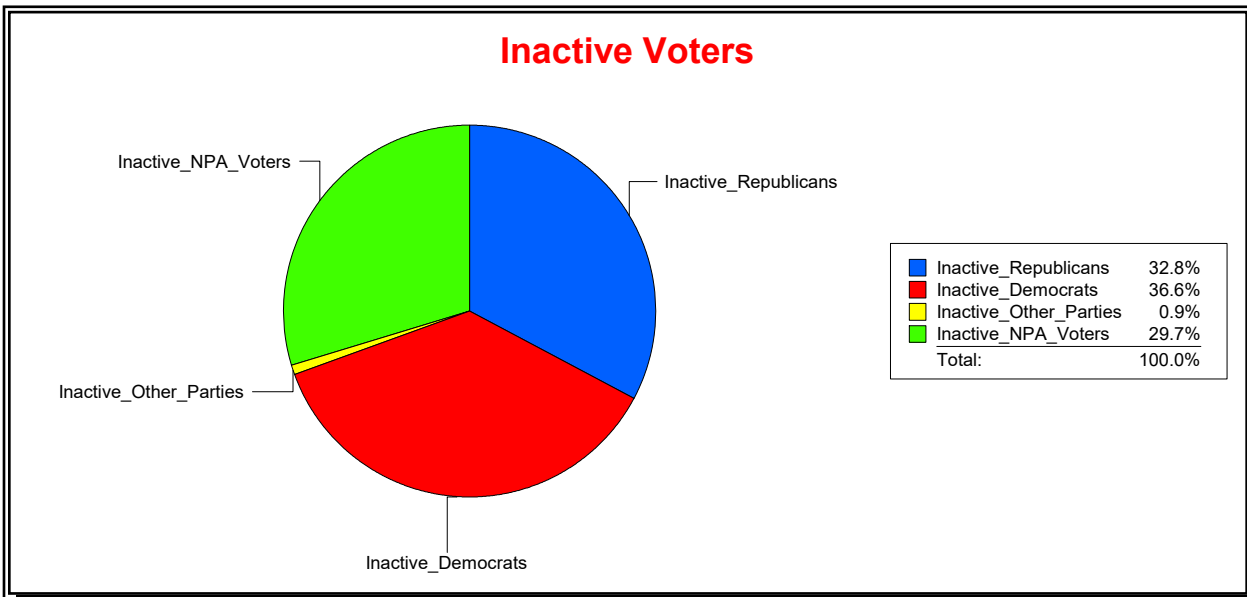

WESLEY WILCOX

Supervisor of Elections

MARION COUNTY, FL

Date 9/3/2019

Time 10:55 AM

Graphs of District Registration

Active Registered Voters

Inactive Voters

District	Total	Dems	Reps	NonP	Other	Total	Dems	Reps	NonP	Other
County Commission 4	43,773	15,224	18,971	9,205	373	2,631	963	863	782	23