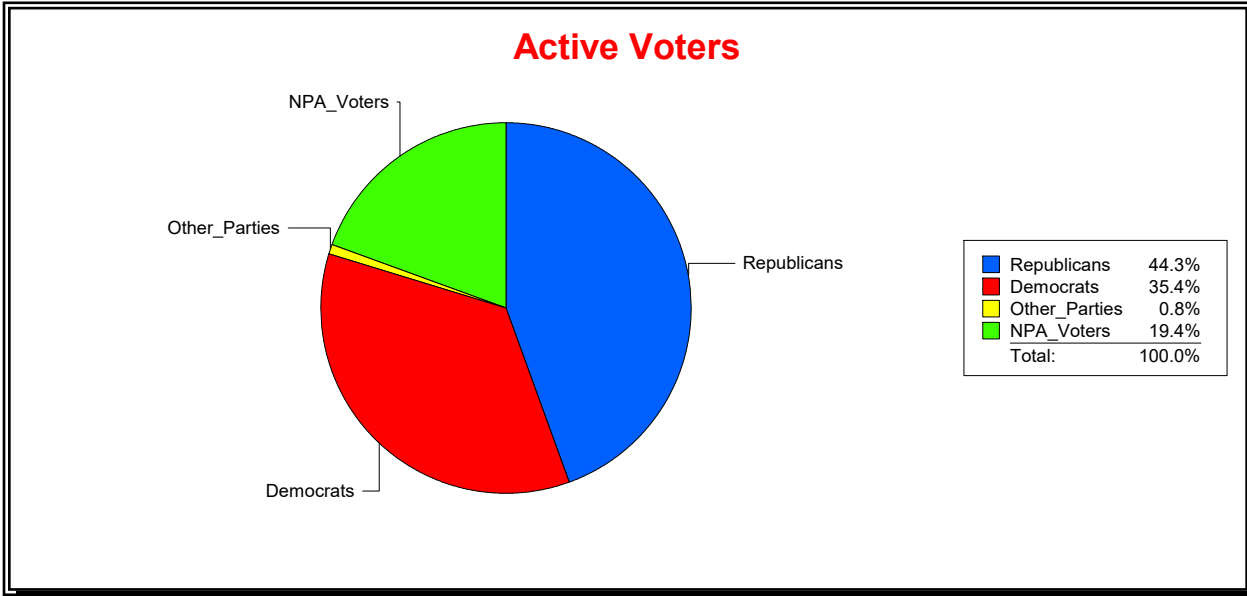

WESLEY WILCOX

Supervisor of Elections

MARION COUNTY, FL

Date 9/3/2019

Time 10:55 AM

Graphs of District Registration

Active Registered Voters

Inactive Voters

<u>District</u>	<u>Total</u>	<u>Dems</u>	<u>Reps</u>	<u>NonP</u>	<u>Other</u>	<u>Total</u>	<u>Dems</u>	<u>Reps</u>	<u>NonP</u>	<u>Other</u>
Ocala City District 4	9,793	3,469	4,339	1,903	82	606	225	206	169	6