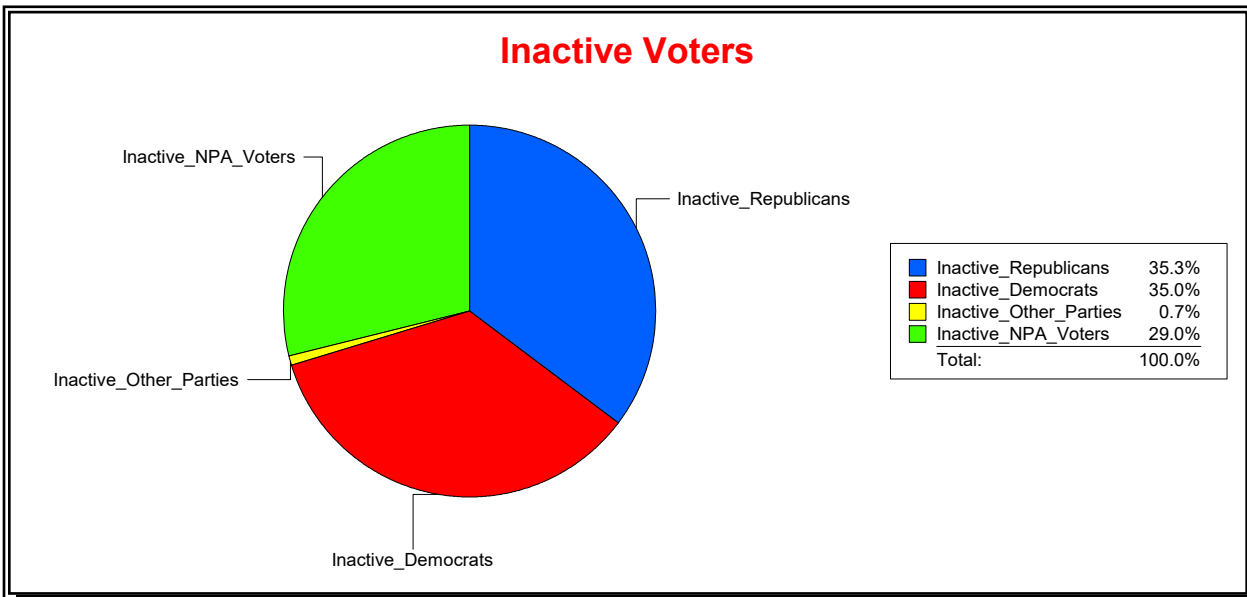

WESLEY WILCOX

Supervisor of Elections

MARION COUNTY, FL

Date 9/3/2019

Time 10:55 AM

Graphs of District Registration

Active Registered Voters

Inactive Voters

District	Total	Dems	Reps	NonP	Other	Total	Dems	Reps	NonP	Other
Marion County	244,665	79,278	109,083	54,276	2,028	13,212	4,625	4,664	3,835	88

WESLEY WILCOX

Supervisor of Elections

MARION COUNTY, FL

Date 9/3/2019