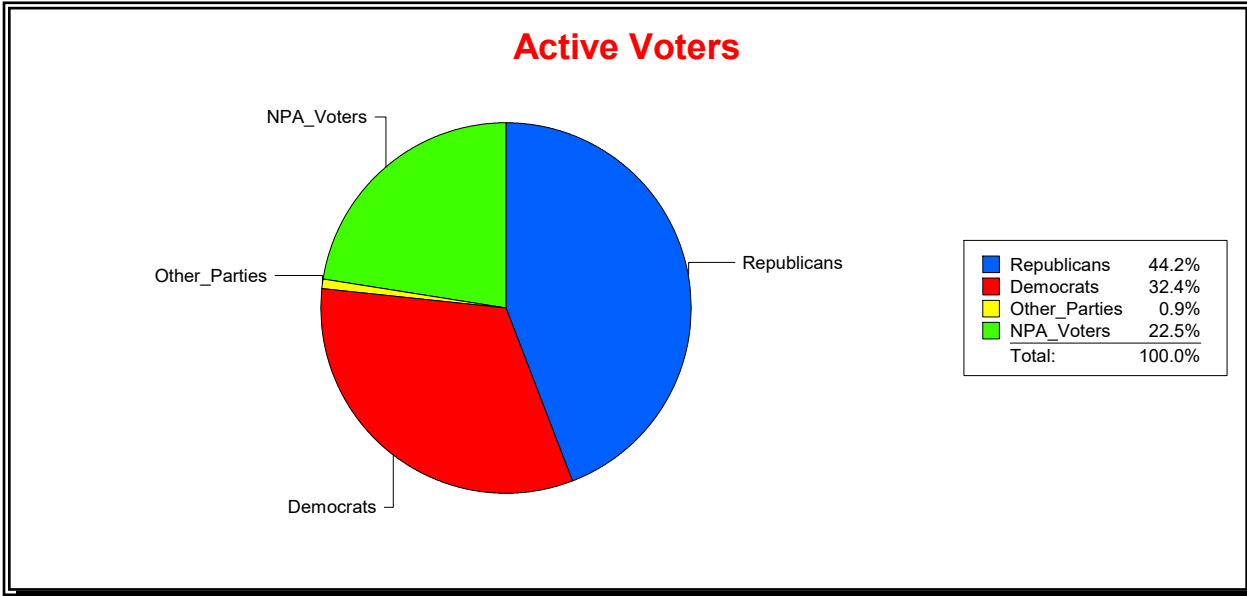

WESLEY WILCOX

Supervisor of Elections

MARION COUNTY, FL

Date 9/3/2019

Time 10:55 AM

Graphs of District Registration

Active Registered Voters

Inactive Voters

<u>District</u>	<u>Total</u>	<u>Dems</u>	<u>Reps</u>	<u>NonP</u>	<u>Other</u>	<u>Total</u>	<u>Dems</u>	<u>Reps</u>	<u>NonP</u>	<u>Other</u>
Old Congressional District 8	59,827	19,395	26,447	13,448	537	3,501	1,239	1,161	1,069	32