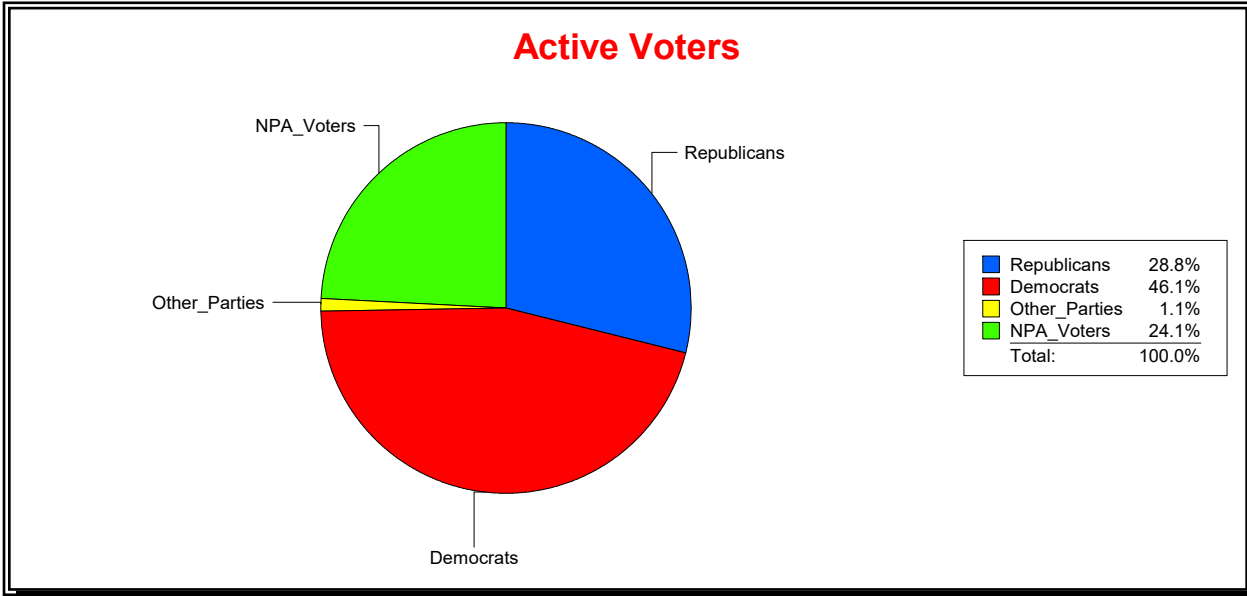

Supervisor of Elections

MARION COUNTY, FL

Date 9/3/2019

Time 10:55 AM

Graphs of District Registration

Active Registered Voters

Inactive Voters

<u>District</u>	<u>Total</u>	<u>Dems</u>	<u>Reps</u>	<u>NonP</u>	<u>Other</u>	<u>Total</u>	<u>Dems</u>	<u>Reps</u>	<u>NonP</u>	<u>Other</u>
Silver Springs Shores Tax	5,328	2,455	1,532	1,285	56	358	164	89	99	6