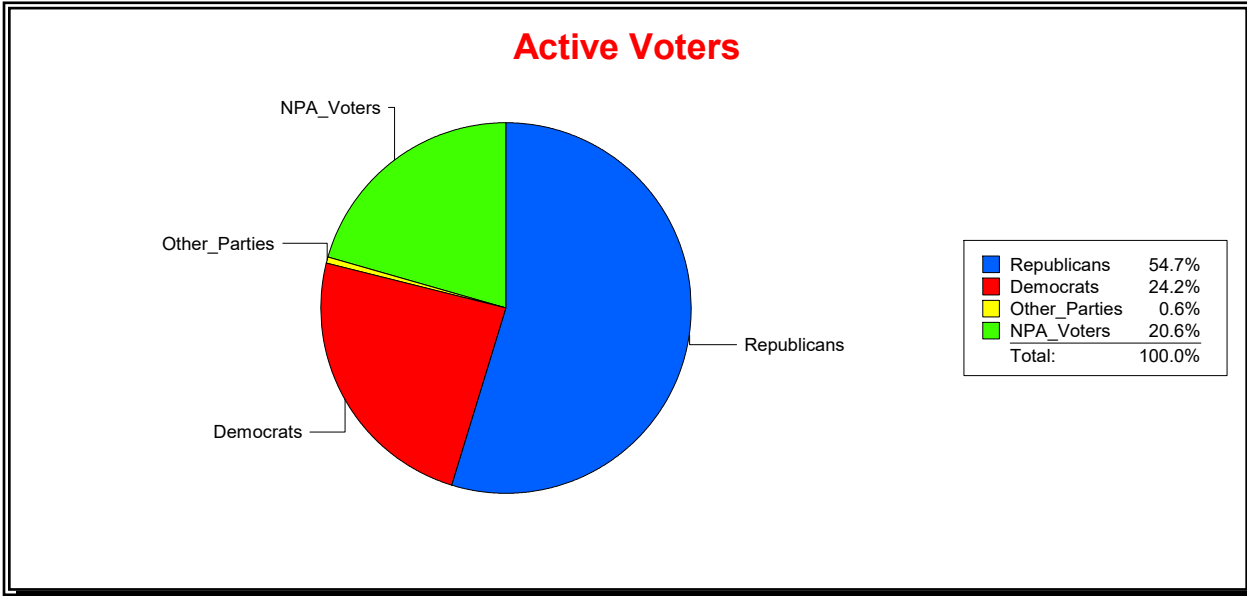

WESLEY WILCOX

Supervisor of Elections

MARION COUNTY, FL

Date 9/3/2019

Time 10:55 AM

Graphs of District Registration

Active Registered Voters

Inactive Voters

<u>District</u>	<u>Total</u>	<u>Dems</u>	<u>Reps</u>	<u>NonP</u>	<u>Other</u>	<u>Total</u>	<u>Dems</u>	<u>Reps</u>	<u>NonP</u>	<u>Other</u>
The Villages	13,279	3,209	7,262	2,732	76	530	147	260	121	2