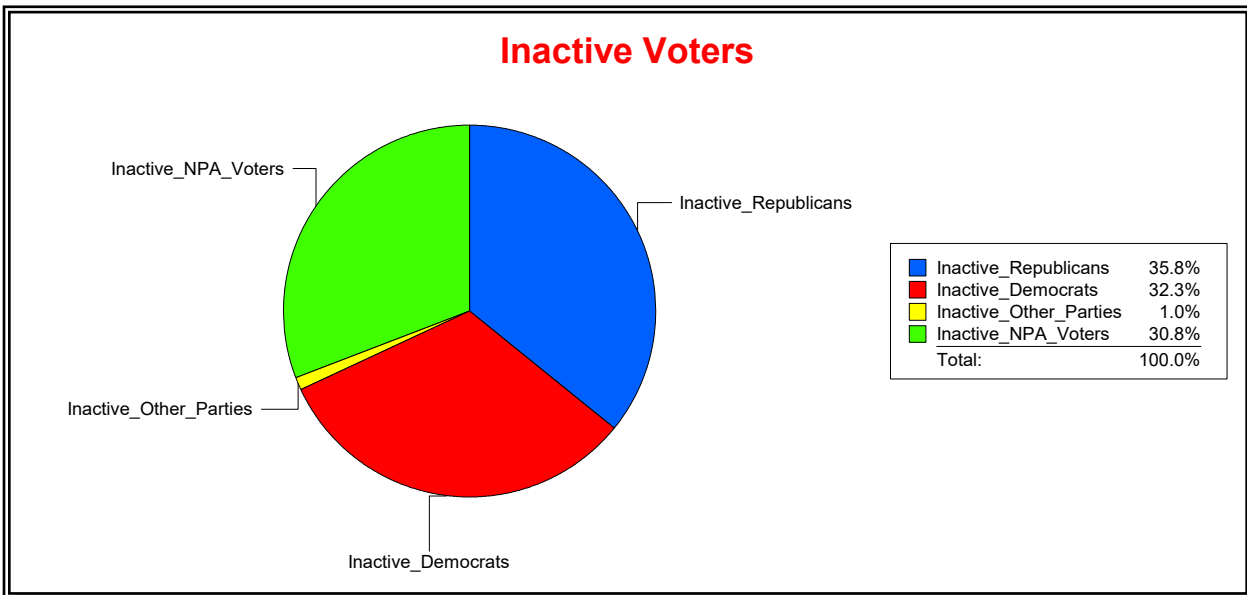

WESLEY WILCOX

Supervisor of Elections

MARION COUNTY, FL

Date 9/3/2019

Time 10:55 AM

Graphs of District Registration

Active Registered Voters

Inactive Voters

<u>District</u>	<u>Total</u>	<u>Dems</u>	<u>Reps</u>	<u>NonP</u>	<u>Other</u>	<u>Total</u>	<u>Dems</u>	<u>Reps</u>	<u>NonP</u>	<u>Other</u>
Bellevue	3,146	921	1,323	875	27	201	65	72	62	2