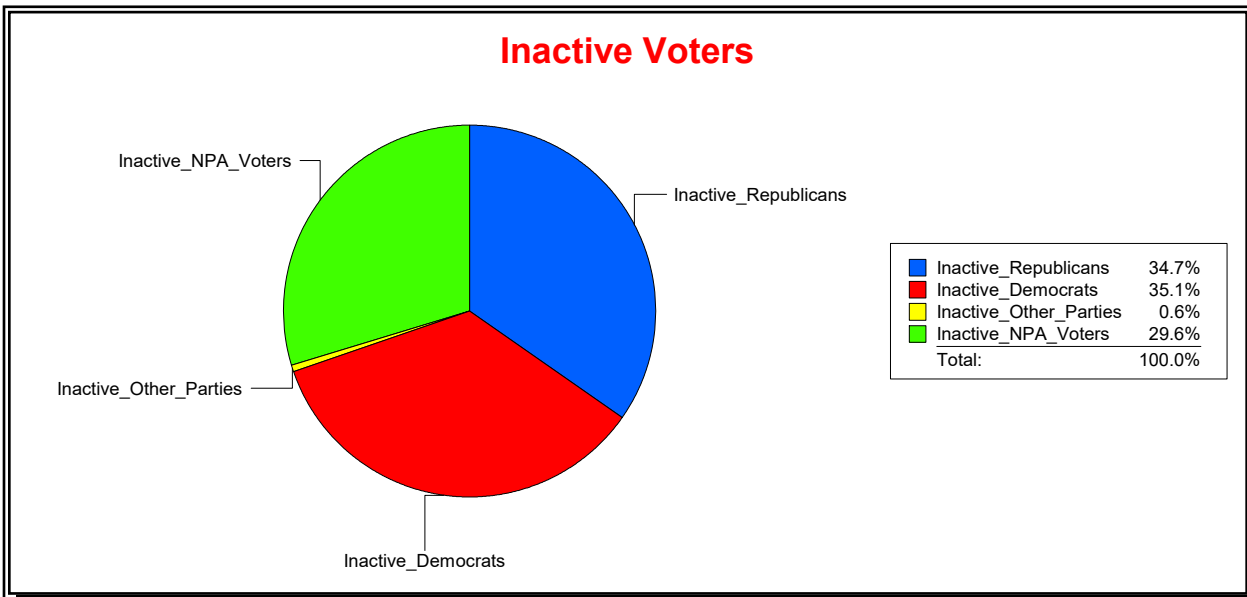

Date 9/3/2019

Time 10:55 AM

Graphs of District Registration

Active Registered Voters

Inactive Voters

District	Total	Dems	Reps	NonP	Other	Total	Dems	Reps	NonP	Other
Congressional District 11	114,016	37,114	49,239	26,776	887	5,991	2,101	2,077	1,775	38

WESLEY WILCOX

Supervisor of Elections

MARION COUNTY, FL

Date 9/3/2019

Time 10:55 AM

Graphs of District Registration

Active Registered Voters

Inactive Voters