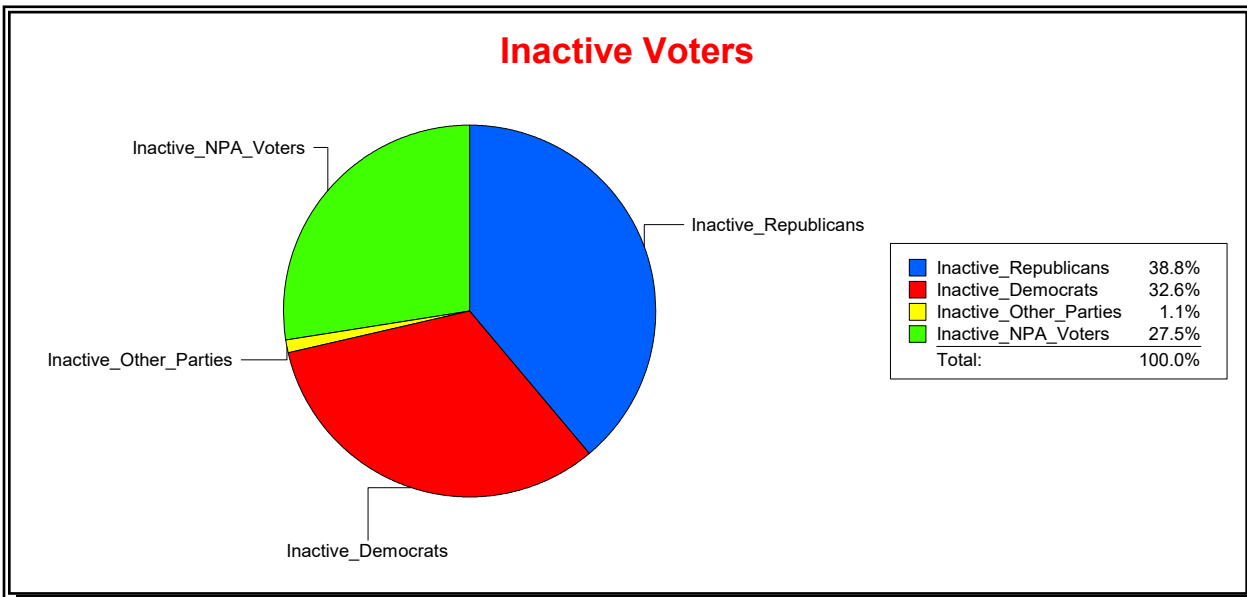

WESLEY WILCOX

Supervisor of Elections

MARION COUNTY, FL

Date 9/3/2019

Time 10:55 AM

Graphs of District Registration

Active Registered Voters

Inactive Voters

<u>District</u>	<u>Total</u>	<u>Dems</u>	<u>Reps</u>	<u>NonP</u>	<u>Other</u>	<u>Total</u>	<u>Dems</u>	<u>Reps</u>	<u>NonP</u>	<u>Other</u>
Ocala City District 3	9,227	3,132	3,661	2,334	100	894	291	347	246	10