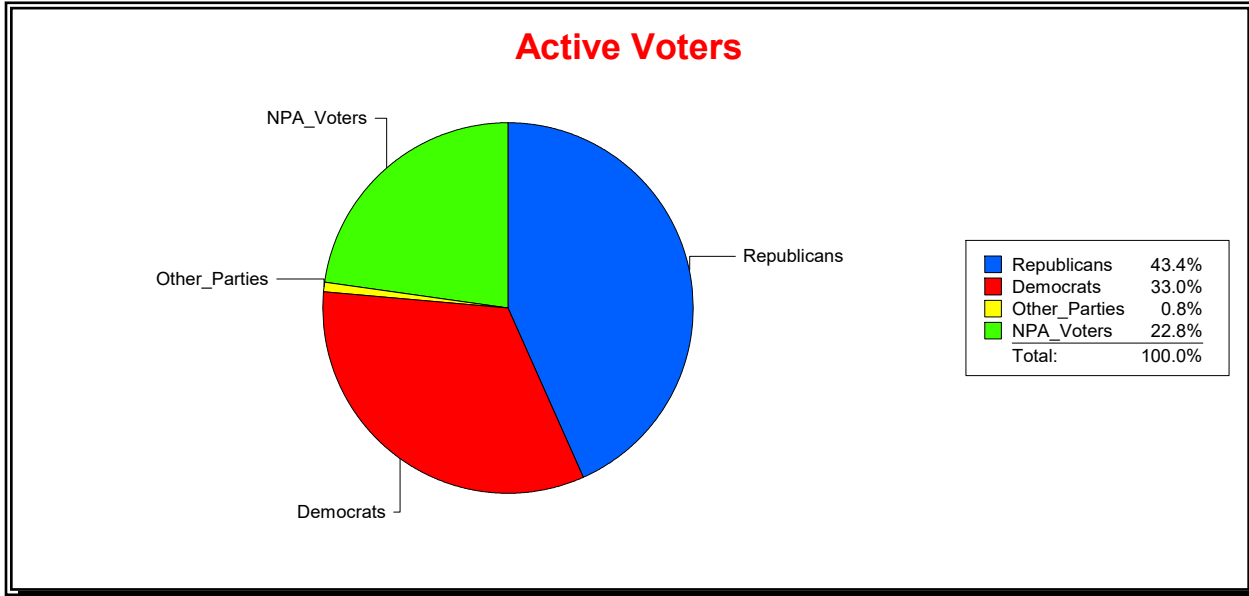

WESLEY WILCOX

Supervisor of Elections

MARION COUNTY, FL

Date 9/3/2019

Time 10:55 AM

Graphs of District Registration

Active Registered Voters

Inactive Voters

District	Total	Dems	Reps	NonP	Other	Total	Dems	Reps	NonP	Other
House District 22	92,542	30,558	40,161	21,055	768	4,957	1,755	1,799	1,372	31