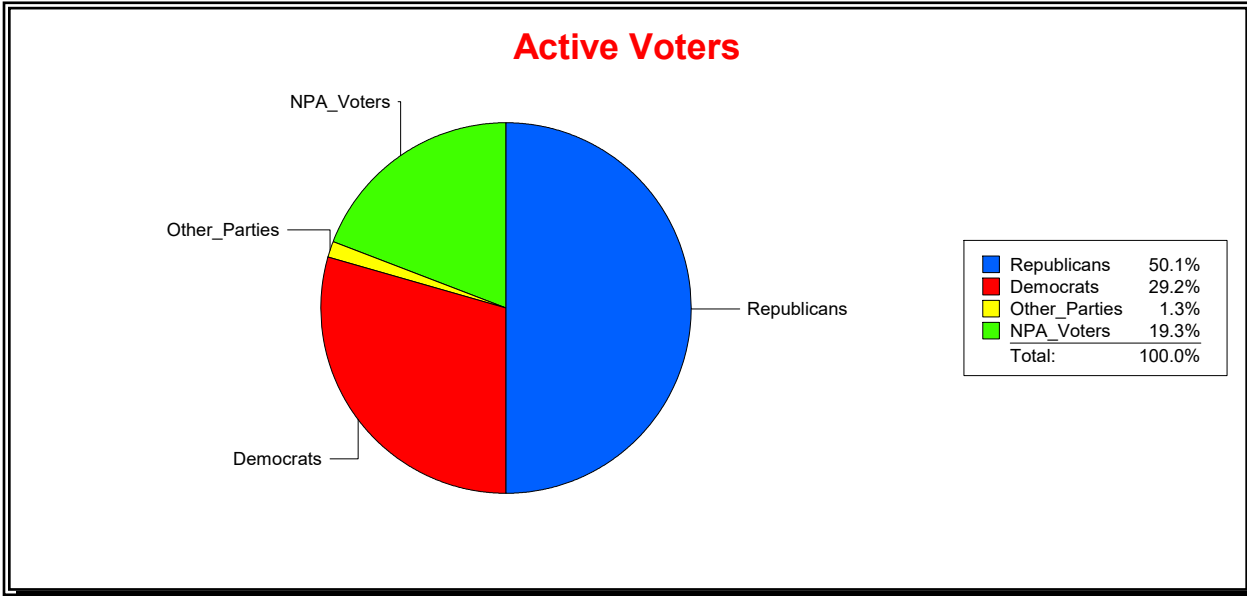

WESLEY WILCOX

Supervisor of Elections

MARION COUNTY, FL

Date 9/3/2019

Time 10:55 AM

Graphs of District Registration

Active Registered Voters

Inactive Voters