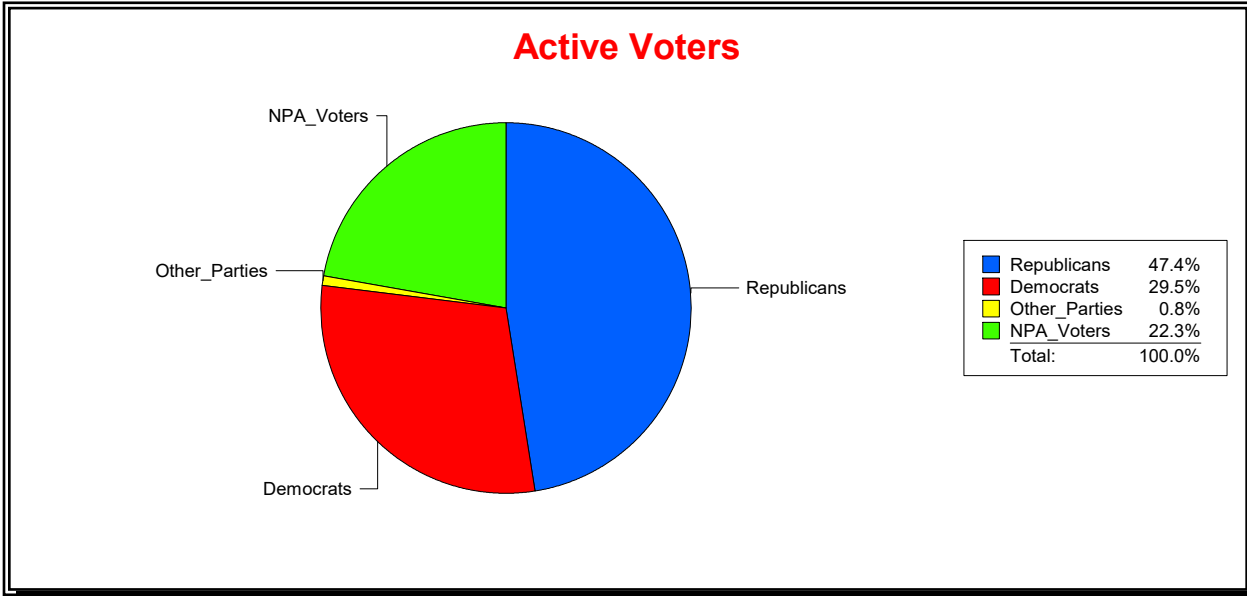

WESLEY WILCOX

Supervisor of Elections

MARION COUNTY, FL

Date 9/3/2019

Time 10:55 AM

Graphs of District Registration

Active Registered Voters

Inactive Voters

<u>District</u>	<u>Total</u>	<u>Dems</u>	<u>Reps</u>	<u>NonP</u>	<u>Other</u>	<u>Total</u>	<u>Dems</u>	<u>Reps</u>	<u>NonP</u>	<u>Other</u>
Old Congressional District 5	12,826	3,789	6,085	2,855	97	614	207	255	151	1