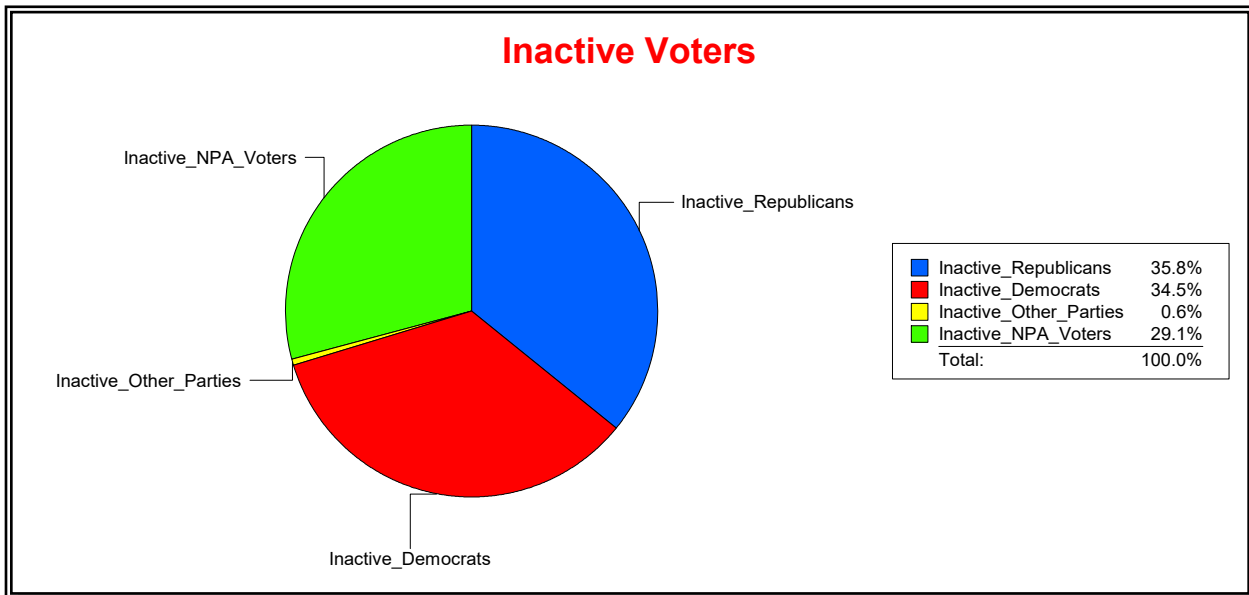

WESLEY WILCOX

Supervisor of Elections

MARION COUNTY, FL

Date 9/3/2019

Time 10:55 AM

Graphs of District Registration

Active Registered Voters

Inactive Voters

District	Total	Dems	Reps	NonP	Other	Total	Dems	Reps	NonP	Other
Senate District 12	132,317	42,327	58,211	30,705	1,074	6,670	2,302	2,386	1,942	40