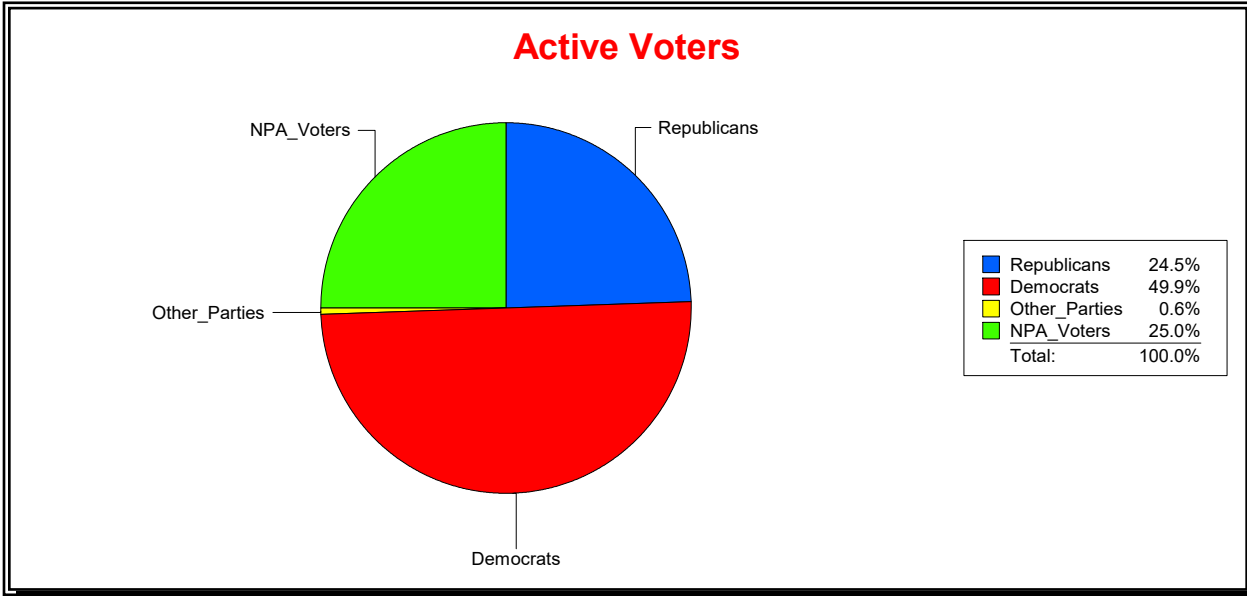

WESLEY WILCOX

Supervisor of Elections

MARION COUNTY, FL

Date 9/3/2019

Time 10:55 AM

Graphs of District Registration

Active Registered Voters

Inactive Voters

District	Total	Dems	Reps	NonP	Other	Total	Dems	Reps	NonP	Other
Marion Oaks	12,436	6,209	3,045	3,107	75	710	336	169	203	2