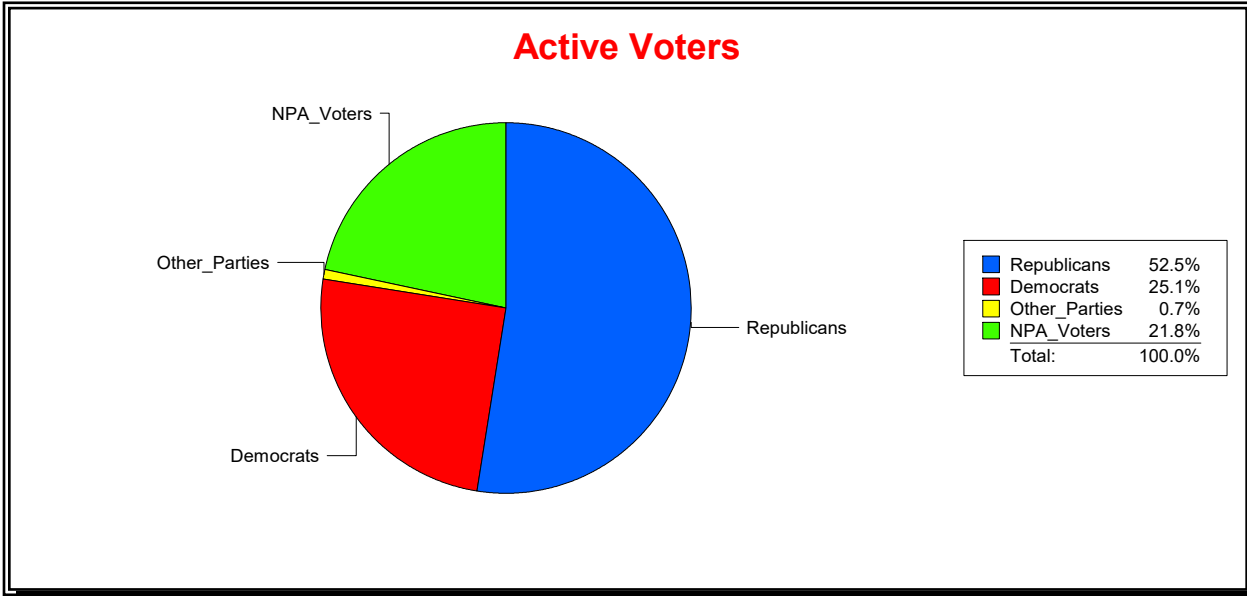

WESLEY WILCOX

Supervisor of Elections

MARION COUNTY, FL

Date 9/3/2019

Time 10:55 AM

Graphs of District Registration

Active Registered Voters

Inactive Voters

District	Total	Dems	Reps	NonP	Other	Total	Dems	Reps	NonP	Other
House District 33	20,366	5,108	10,685	4,430	143	889	257	393	236	3