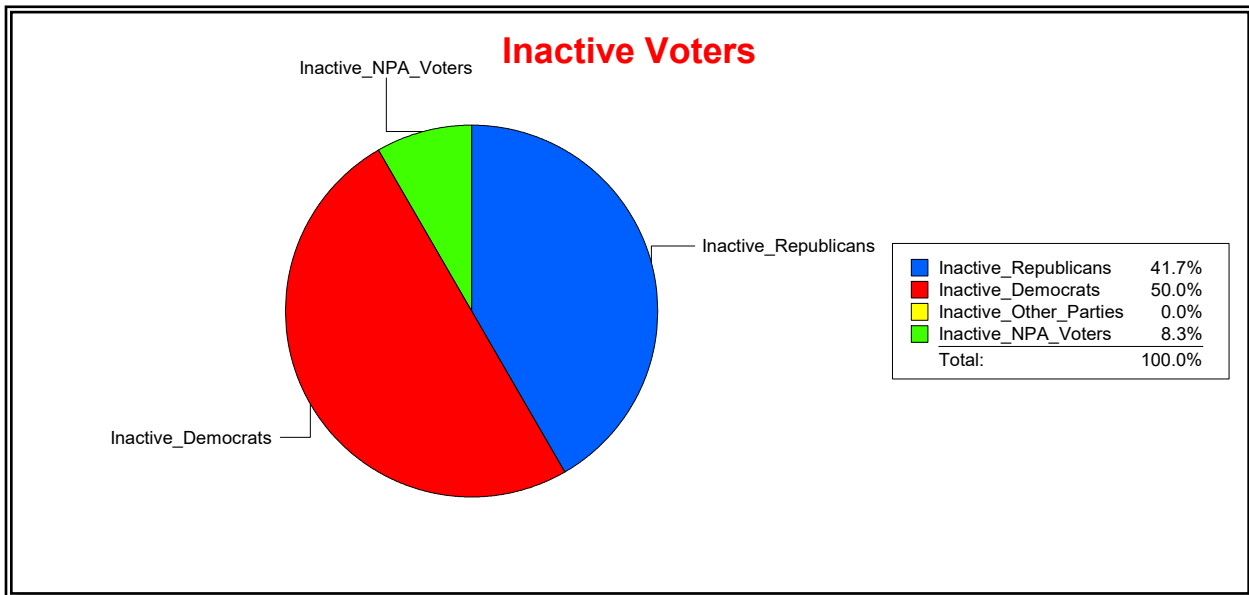

WESLEY WILCOX

Supervisor of Elections

MARION COUNTY, FL

Date 9/3/2019

Time 10:55 AM

Graphs of District Registration

Active Registered Voters

Inactive Voters

District	Total	Dems	Reps	NonP	Other	Total	Dems	Reps	NonP	Other
Town of McIntosh	352	95	166	81	10	12	6	5	1	0