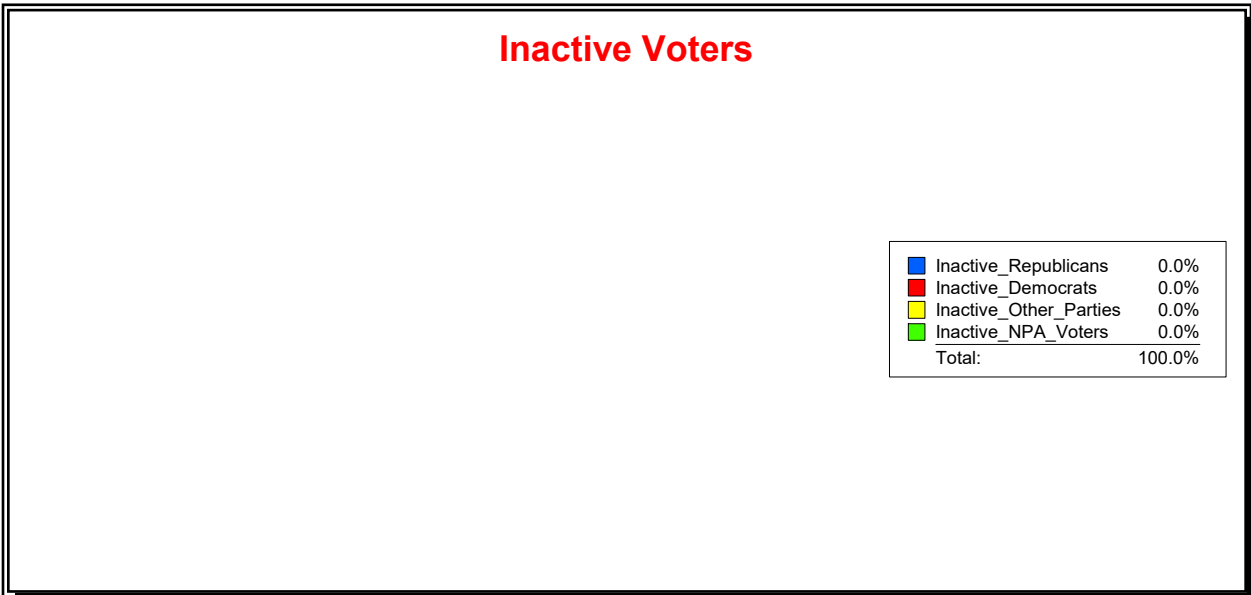

WESLEY WILCOX

Supervisor of Elections

MARION COUNTY, FL

Date 9/3/2019

Time 10:55 AM

Graphs of District Registration

Active Registered Voters

Inactive Voters

<u>District</u>	<u>Total</u>	<u>Dems</u>	<u>Reps</u>	<u>NonP</u>	<u>Other</u>	<u>Total</u>	<u>Dems</u>	<u>Reps</u>	<u>NonP</u>	<u>Other</u>
No City	0	0	0	0	0	0	0	0	0	0