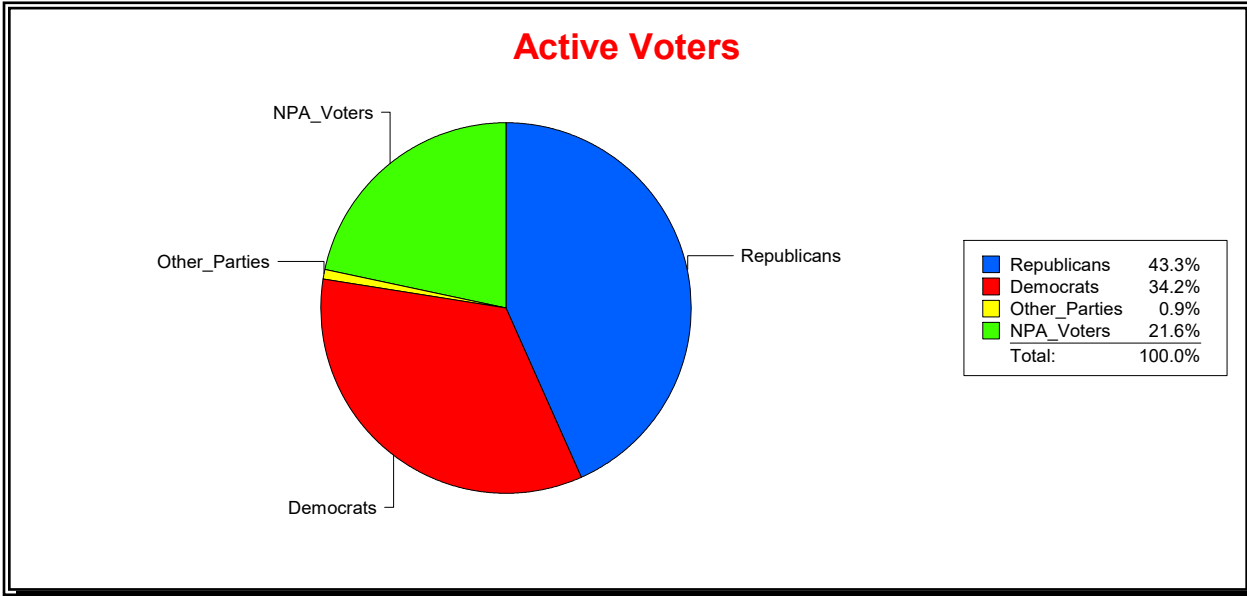

WESLEY WILCOX

Supervisor of Elections

MARION COUNTY, FL

Date 9/3/2019

Time 10:55 AM

Graphs of District Registration

Active Registered Voters

Inactive Voters

District	Total	Dems	Reps	NonP	Other	Total	Dems	Reps	NonP	Other
County Commission 5	48,062	16,424	20,817	10,366	455	2,584	932	879	760	13

WESLEY WILCOX

Supervisor of Elections

MARION COUNTY, FL

Date 9/3/2019