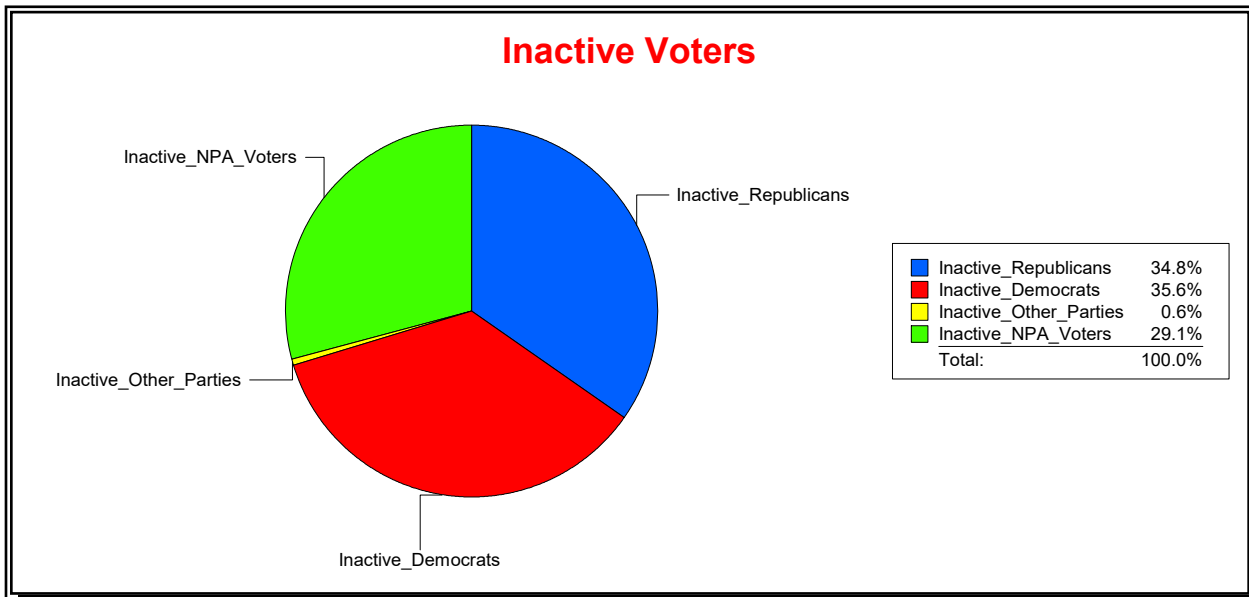

WESLEY WILCOX

Supervisor of Elections

MARION COUNTY, FL

Date 9/3/2019

Time 10:55 AM

Graphs of District Registration

Active Registered Voters

Inactive Voters

District	Total	Dems	Reps	NonP	Other	Total	Dems	Reps	NonP	Other
County Commission 1	46,972	14,766	21,339	10,451	416	2,592	922	901	754	15