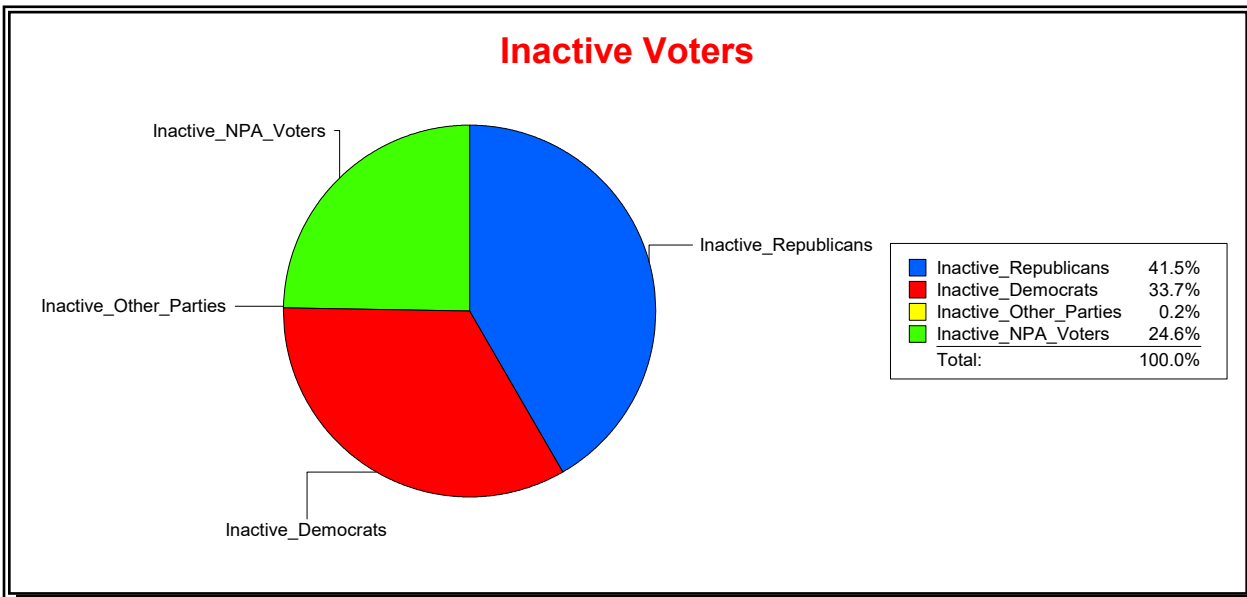

WESLEY WILCOX

Supervisor of Elections

MARION COUNTY, FL

Date 9/3/2019

Time 10:55 AM

Graphs of District Registration

Active Registered Voters

Inactive Voters

<u>District</u>	<u>Total</u>	<u>Dems</u>	<u>Reps</u>	<u>NonP</u>	<u>Other</u>	<u>Total</u>	<u>Dems</u>	<u>Reps</u>	<u>NonP</u>	<u>Other</u>
Old Congressional District 5	12,826	3,789	6,085	2,855	97	614	207	255	151	1