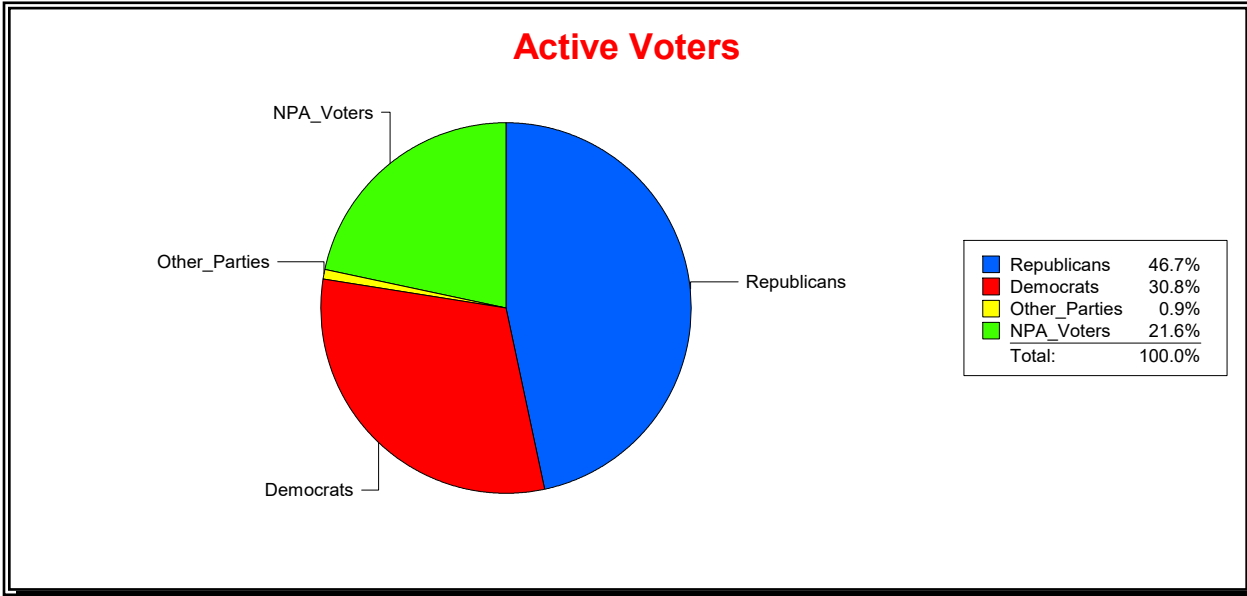

WESLEY WILCOX

Supervisor of Elections

MARION COUNTY, FL

Date 9/3/2019

Time 10:55 AM

Graphs of District Registration

Active Registered Voters

Inactive Voters

<u>District</u>	<u>Total</u>	<u>Dems</u>	<u>Reps</u>	<u>NonP</u>	<u>Other</u>	<u>Total</u>	<u>Dems</u>	<u>Reps</u>	<u>NonP</u>	<u>Other</u>
SR 200 Corridor	33,470	10,302	15,632	7,222	314	1,509	511	606	386	6