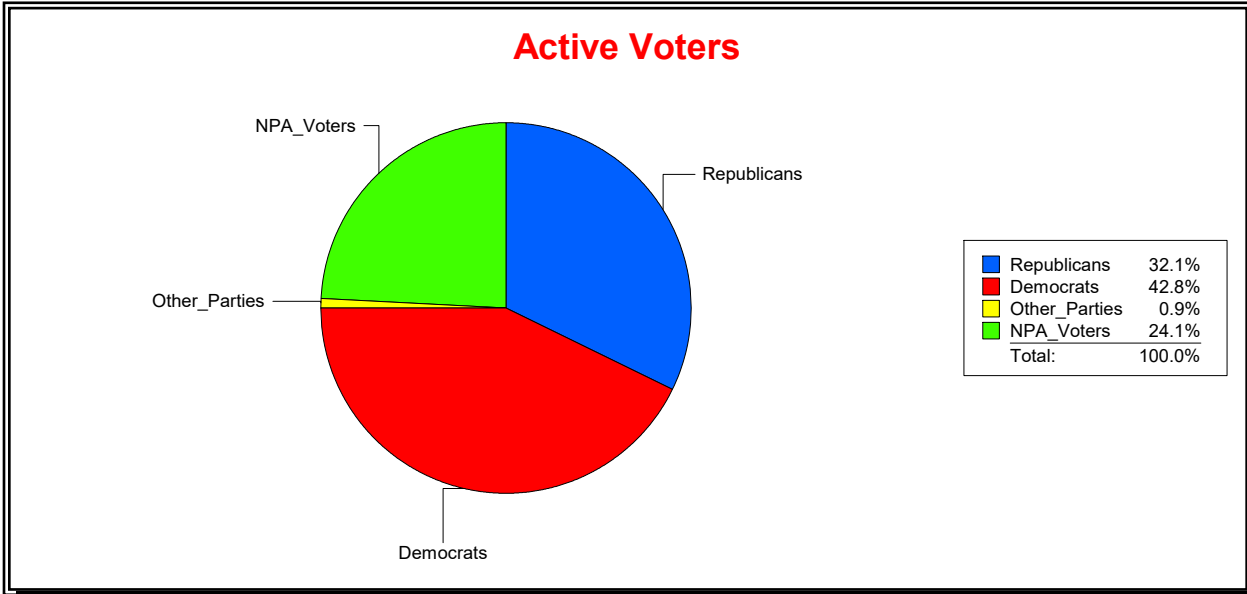

Supervisor of Elections

MARION COUNTY, FL

Date 9/3/2019

Time 10:55 AM

Graphs of District Registration

Active Registered Voters

Inactive Voters

District	Total	Dems	Reps	NonP	Other	Total	Dems	Reps	NonP	Other
Silver Spring Shores	14,955	6,407	4,805	3,607	136	959	412	254	284	9

WESLEY WILCOX

Supervisor of Elections

MARION COUNTY, FL

Date 9/3/2019

Time 10:55 AM

Graphs of District Registration

Active Registered Voters

Inactive Voters