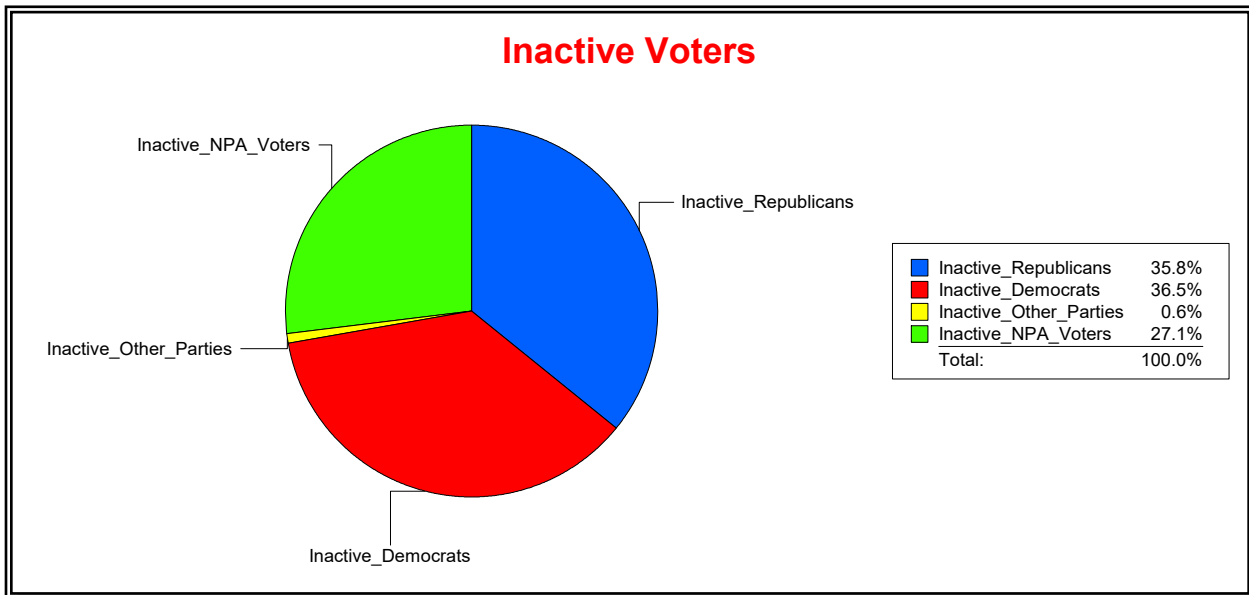

District	Total	Dems	Reps	NonP	Other	Total	Dems	Reps	NonP	Other
Marion County	244,665	79,278	109,083	54,276	2,028	13,212	4,625	4,664	3,835	88

WESLEY WILCOX

Supervisor of Elections

MARION COUNTY, FL

Date 9/3/2019

WESLEY WILCOX

Supervisor of Elections

MARION COUNTY, FL

Date 9/3/2019

Time 10:55 AM

Graphs of District Registration

Active Registered Voters

Inactive Voters