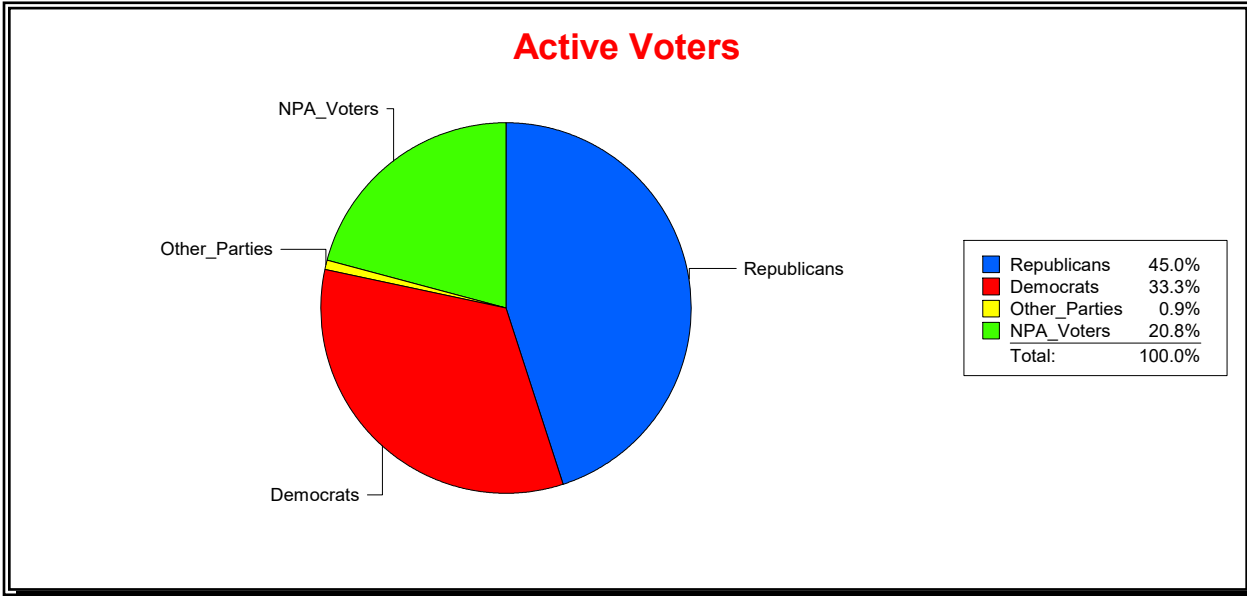

WESLEY WILCOX

Supervisor of Elections

MARION COUNTY, FL

Date 9/3/2019

Time 10:55 AM

Graphs of District Registration

Active Registered Voters

Inactive Voters

<u>District</u>	<u>Total</u>	<u>Dems</u>	<u>Reps</u>	<u>NonP</u>	<u>Other</u>	<u>Total</u>	<u>Dems</u>	<u>Reps</u>	<u>NonP</u>	<u>Other</u>
Senate District 08	99,372	33,128	44,704	20,683	857	5,921	2,114	2,021	1,739	47