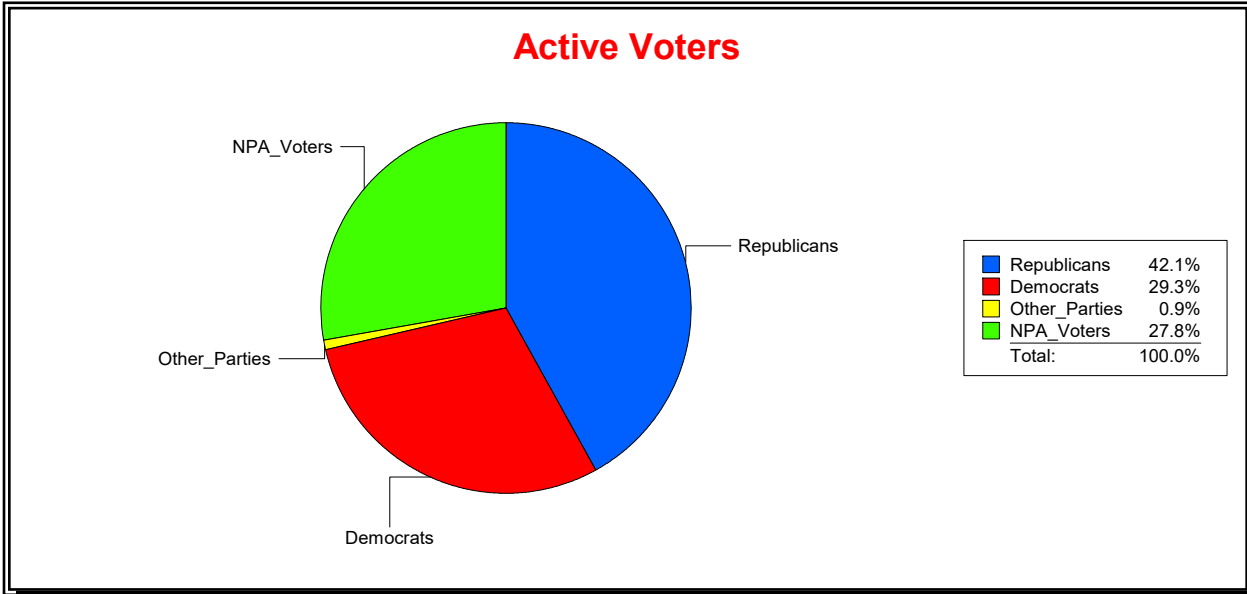

WESLEY WILCOX

Supervisor of Elections

MARION COUNTY, FL

Date 9/3/2019

Time 10:55 AM

Graphs of District Registration

Active Registered Voters

Inactive Voters

<u>District</u>	<u>Total</u>	<u>Dems</u>	<u>Reps</u>	<u>NonP</u>	<u>Other</u>	<u>Total</u>	<u>Dems</u>	<u>Reps</u>	<u>NonP</u>	<u>Other</u>
Bellevue	3,146	921	1,323	875	27	201	65	72	62	2