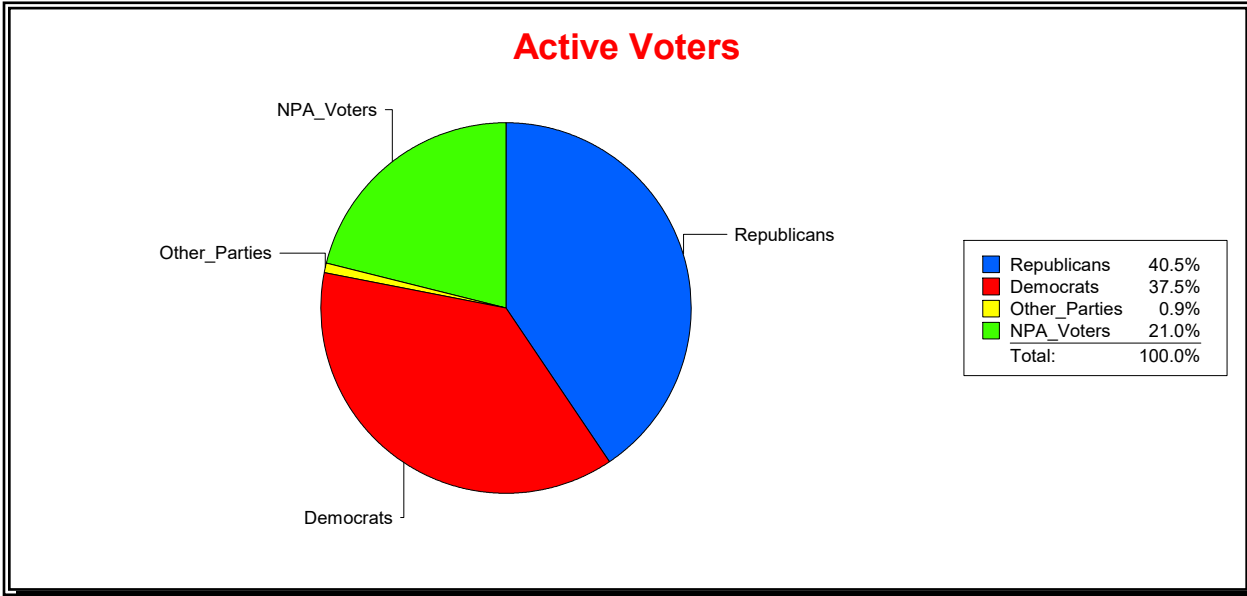

WESLEY WILCOX

Supervisor of Elections

MARION COUNTY, FL

Date 9/3/2019

Time 10:55 AM

Graphs of District Registration

Active Registered Voters

Inactive Voters

<u>District</u>	<u>Total</u>	<u>Dems</u>	<u>Reps</u>	<u>NonP</u>	<u>Other</u>	<u>Total</u>	<u>Dems</u>	<u>Reps</u>	<u>NonP</u>	<u>Other</u>
City of Ocala	36,551	13,710	14,820	7,692	329	2,821	1,050	921	823	27