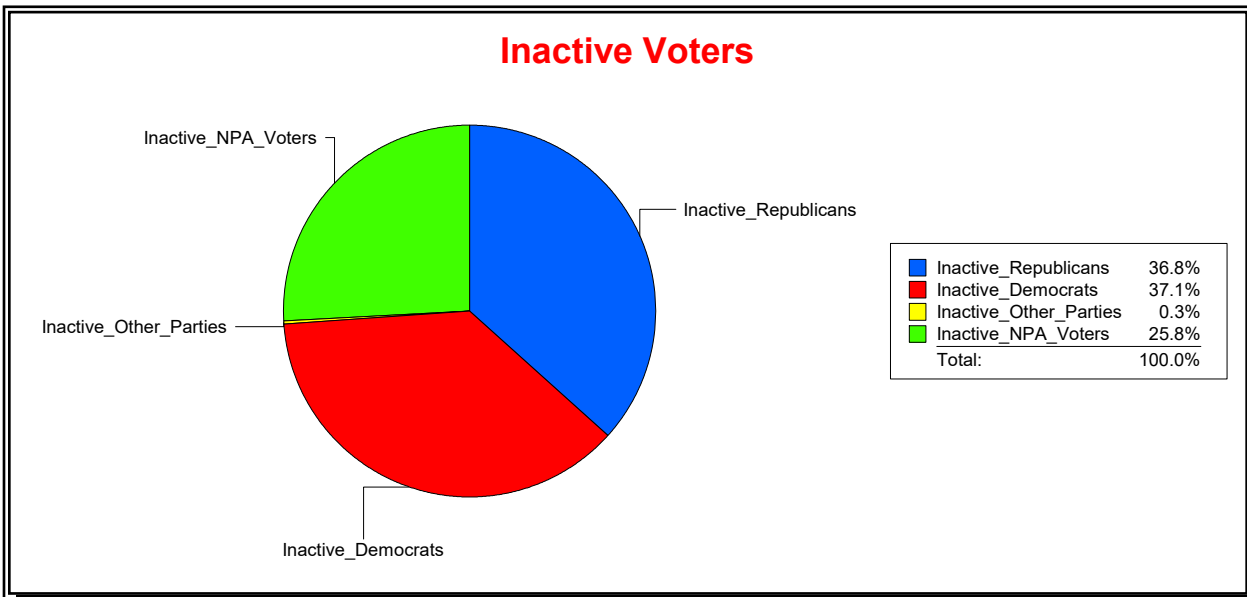

WESLEY WILCOX

Supervisor of Elections

MARION COUNTY, FL

Date 9/3/2019

Time 10:55 AM

Graphs of District Registration

Active Registered Voters

Inactive Voters

<u>District</u>	<u>Total</u>	<u>Dems</u>	<u>Reps</u>	<u>NonP</u>	<u>Other</u>	<u>Total</u>	<u>Dems</u>	<u>Reps</u>	<u>NonP</u>	<u>Other</u>
School Board Dist 3	53,692	18,306	22,858	12,103	425	2,587	960	951	668	8