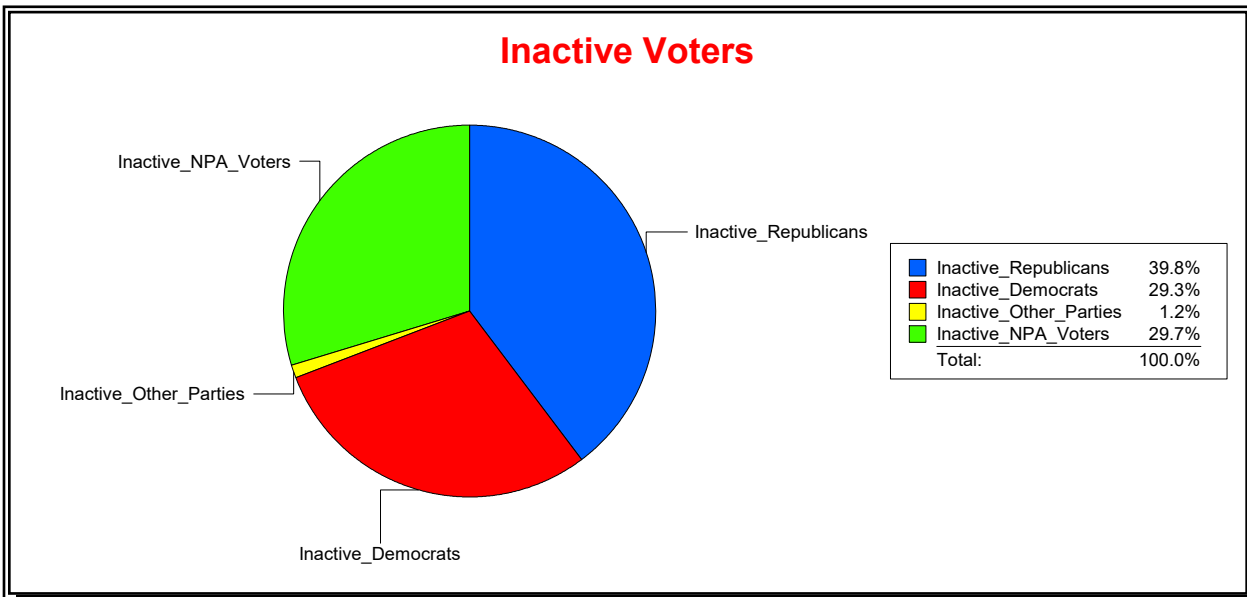

WESLEY WILCOX

Supervisor of Elections

MARION COUNTY, FL

Date 9/3/2019

Time 10:55 AM

Graphs of District Registration

Active Registered Voters

Inactive Voters

District	Total	Dems	Reps	NonP	Other	Total	Dems	Reps	NonP	Other
Ocala City District 5	11,066	3,069	5,761	2,135	101	663	194	264	197	8