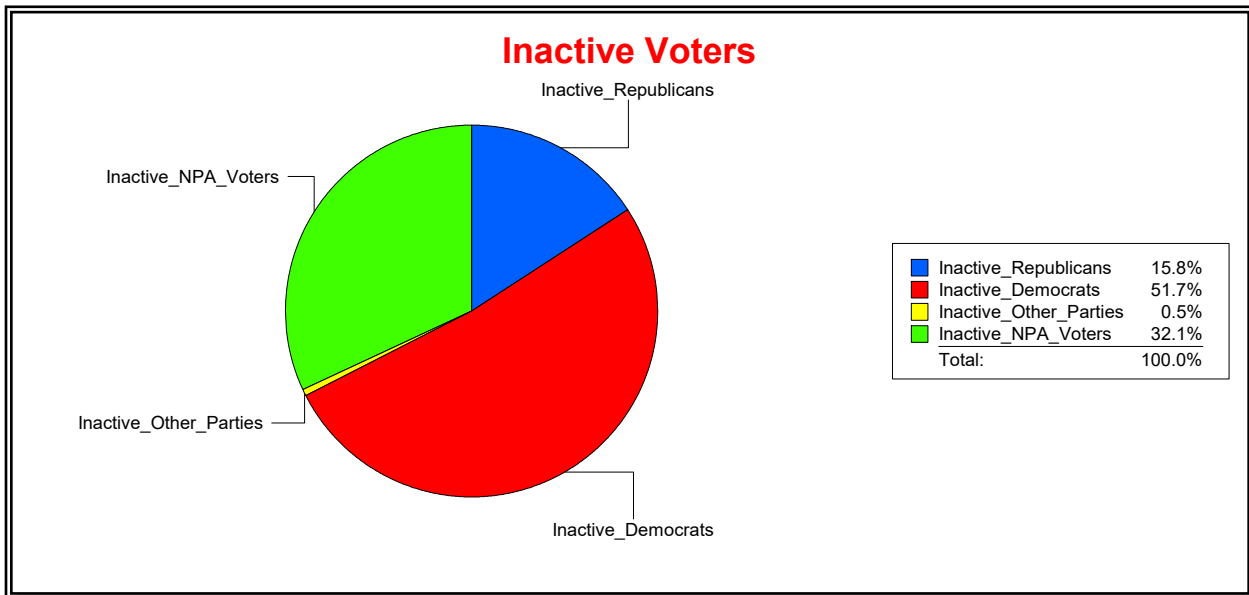

WESLEY WILCOX

Supervisor of Elections

MARION COUNTY, FL

Date 9/3/2019

Time 10:55 AM

Graphs of District Registration

Active Registered Voters

Inactive Voters

<u>District</u>	<u>Total</u>	<u>Dems</u>	<u>Reps</u>	<u>NonP</u>	<u>Other</u>	<u>Total</u>	<u>Dems</u>	<u>Reps</u>	<u>NonP</u>	<u>Other</u>
Ocala City District 2	6,465	4,040	1,059	1,320	46	658	340	104	211	3