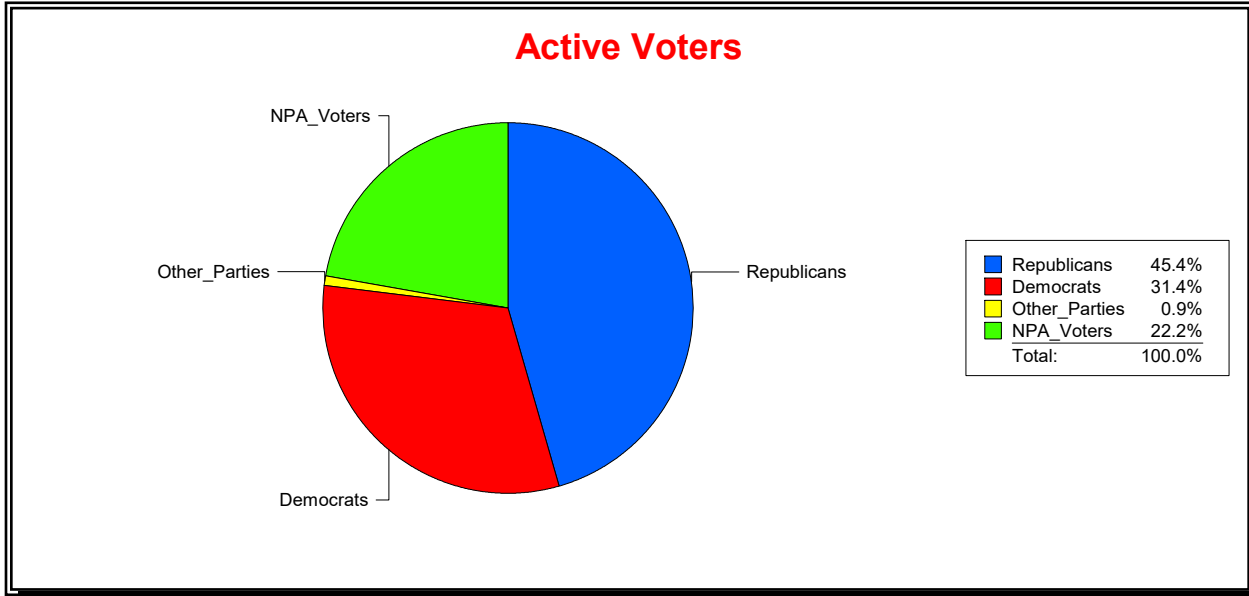

WESLEY WILCOX

Supervisor of Elections

MARION COUNTY, FL

Date 9/3/2019

Time 10:55 AM

Graphs of District Registration

Active Registered Voters

Inactive Voters

District	Total	Dems	Reps	NonP	Other	Total	Dems	Reps	NonP	Other
County Commission 1	46,972	14,766	21,339	10,451	416	2,592	922	901	754	15