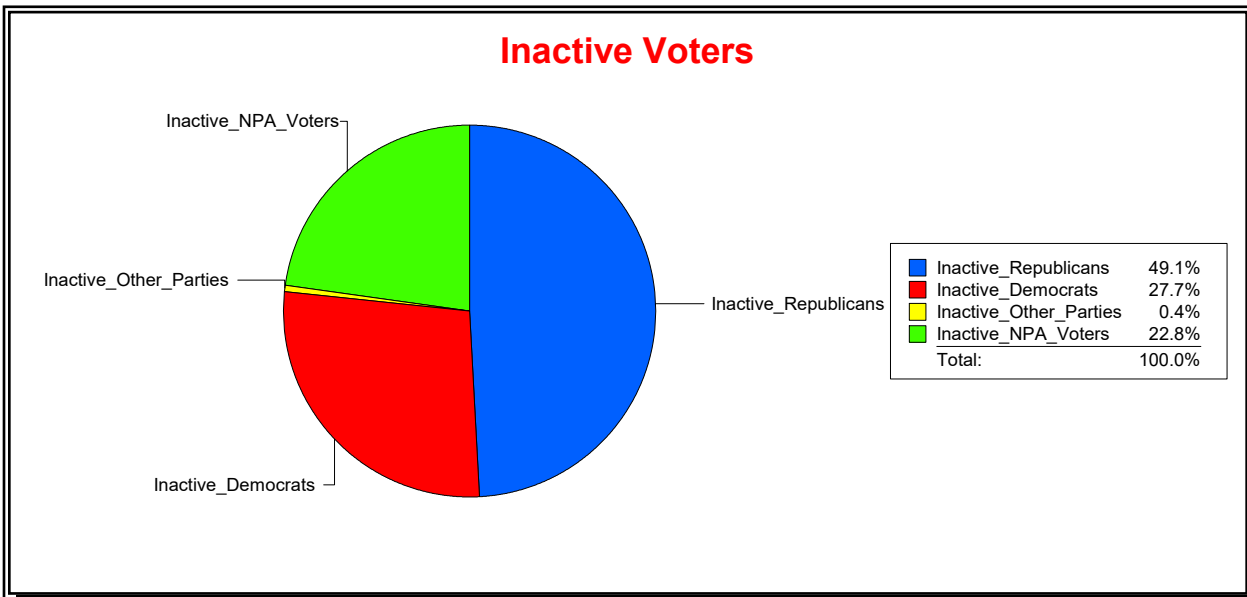

WESLEY WILCOX

Supervisor of Elections

MARION COUNTY, FL

Date 9/3/2019

Time 10:55 AM

Graphs of District Registration

Active Registered Voters

Inactive Voters

<u>District</u>	<u>Total</u>	<u>Dems</u>	<u>Reps</u>	<u>NonP</u>	<u>Other</u>	<u>Total</u>	<u>Dems</u>	<u>Reps</u>	<u>NonP</u>	<u>Other</u>
The Villages	13,279	3,209	7,262	2,732	76	530	147	260	121	2