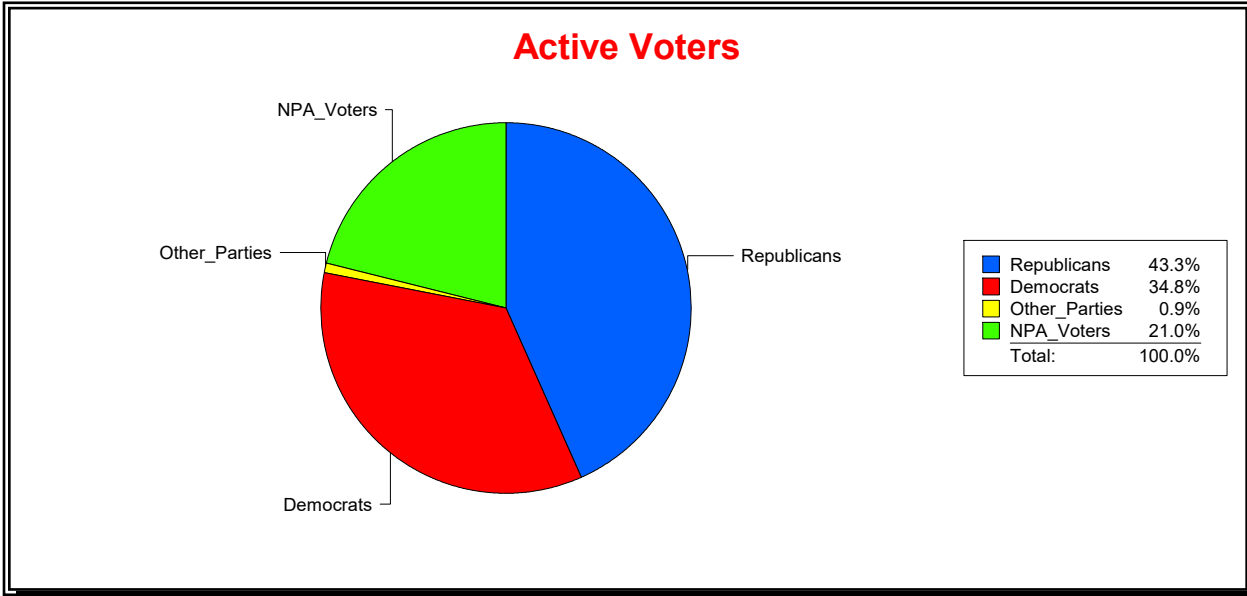

WESLEY WILCOX

Supervisor of Elections

MARION COUNTY, FL

Date 9/3/2019

Time 10:55 AM

Graphs of District Registration

Active Registered Voters

Inactive Voters

District	Total	Dems	Reps	NonP	Other	Total	Dems	Reps	NonP	Other
County Commission 4	43,773	15,224	18,971	9,205	373	2,631	963	863	782	23