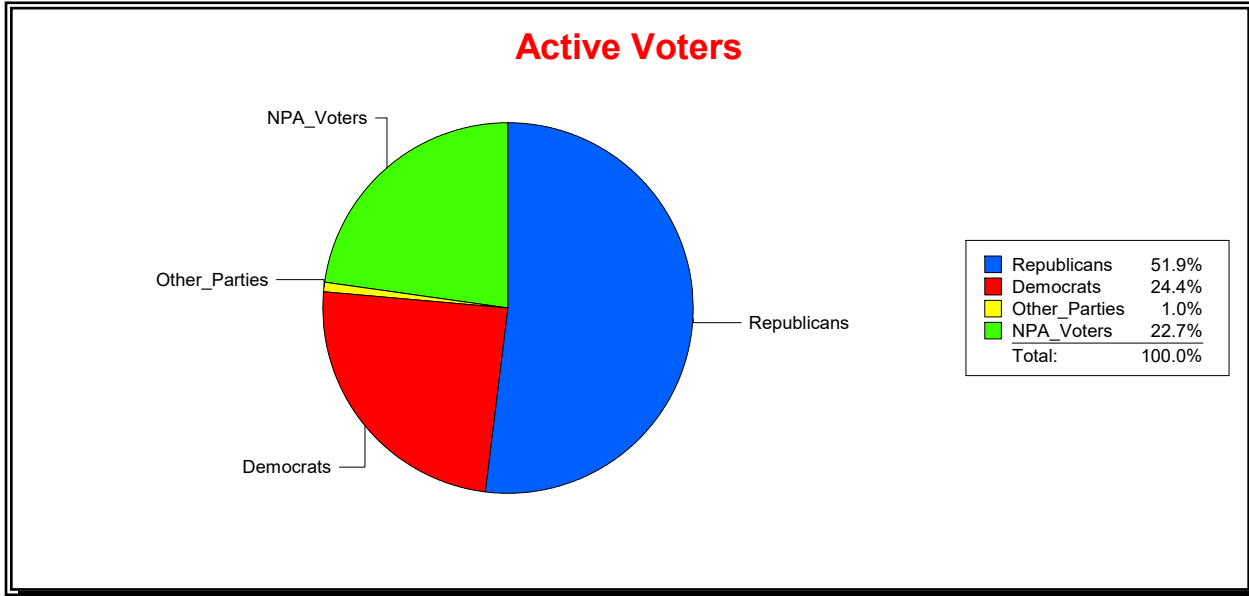

WESLEY WILCOX

Supervisor of Elections

MARION COUNTY, FL

Date 9/3/2019

Time 10:55 AM

Graphs of District Registration

Active Registered Voters

Inactive Voters

<u>District</u>	<u>Total</u>	<u>Dems</u>	<u>Reps</u>	<u>NonP</u>	<u>Other</u>	<u>Total</u>	<u>Dems</u>	<u>Reps</u>	<u>NonP</u>	<u>Other</u>
Old Congressional District 3	5,085	1,243	2,637	1,155	50	249	75	105	67	2