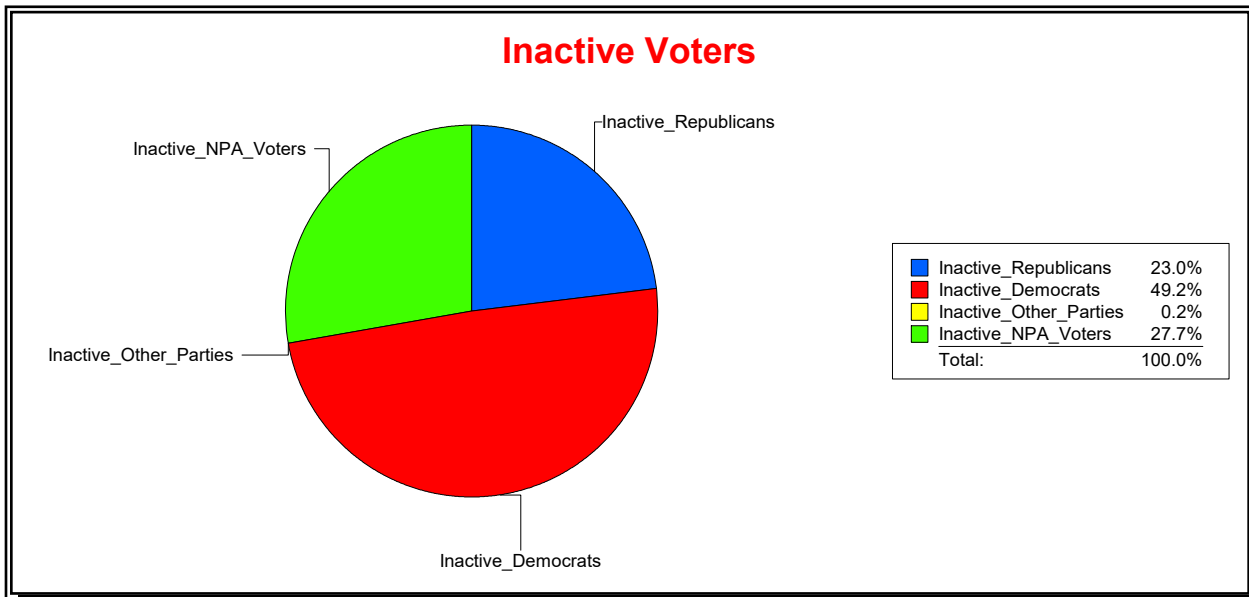

WESLEY WILCOX

Supervisor of Elections

MARION COUNTY, FL

Date 9/3/2019

Time 10:55 AM

Graphs of District Registration

Active Registered Voters

Inactive Voters

<u>District</u>	<u>Total</u>	<u>Dems</u>	<u>Reps</u>	<u>NonP</u>	<u>Other</u>	<u>Total</u>	<u>Dems</u>	<u>Reps</u>	<u>NonP</u>	<u>Other</u>
Marion Oaks	11,307	5,897	2,580	2,768	62	657	323	151	182	1