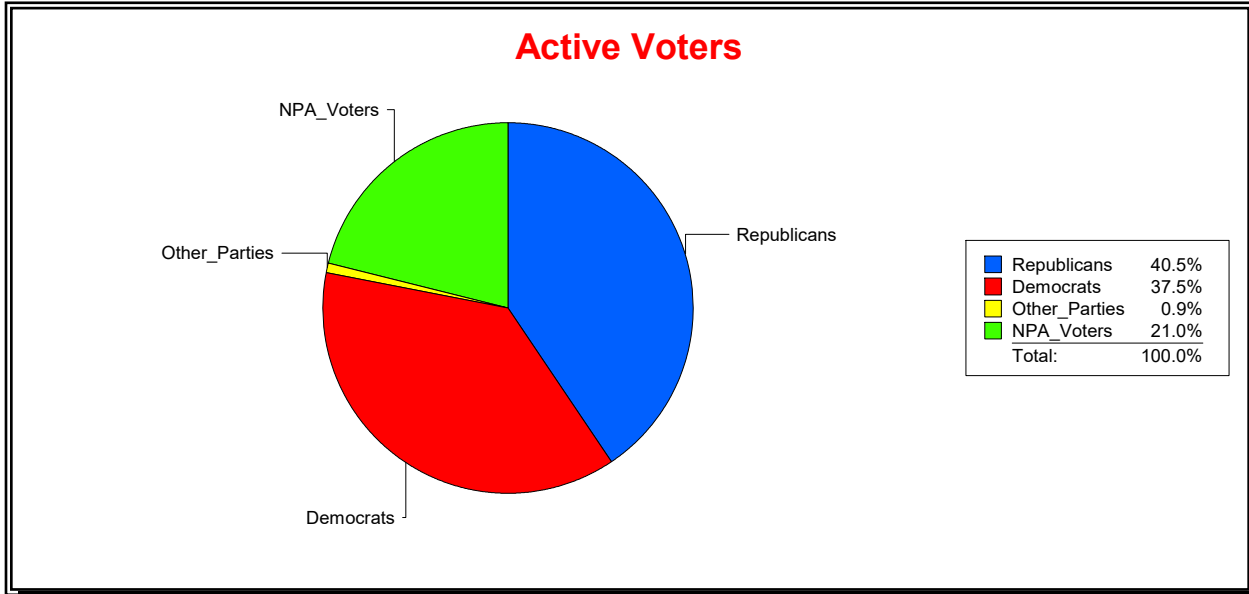

MARION COUNTY, FL

Date 9/3/2019

Time 10:55 AM

Graphs of District Registration

Active Registered Voters

Inactive Voters

District	Total	Dems	Reps	NonP	Other	Total	Dems	Reps	NonP	Other
Ocala	36,551	13,710	14,820	7,692	329	2,821	1,050	921	823	27