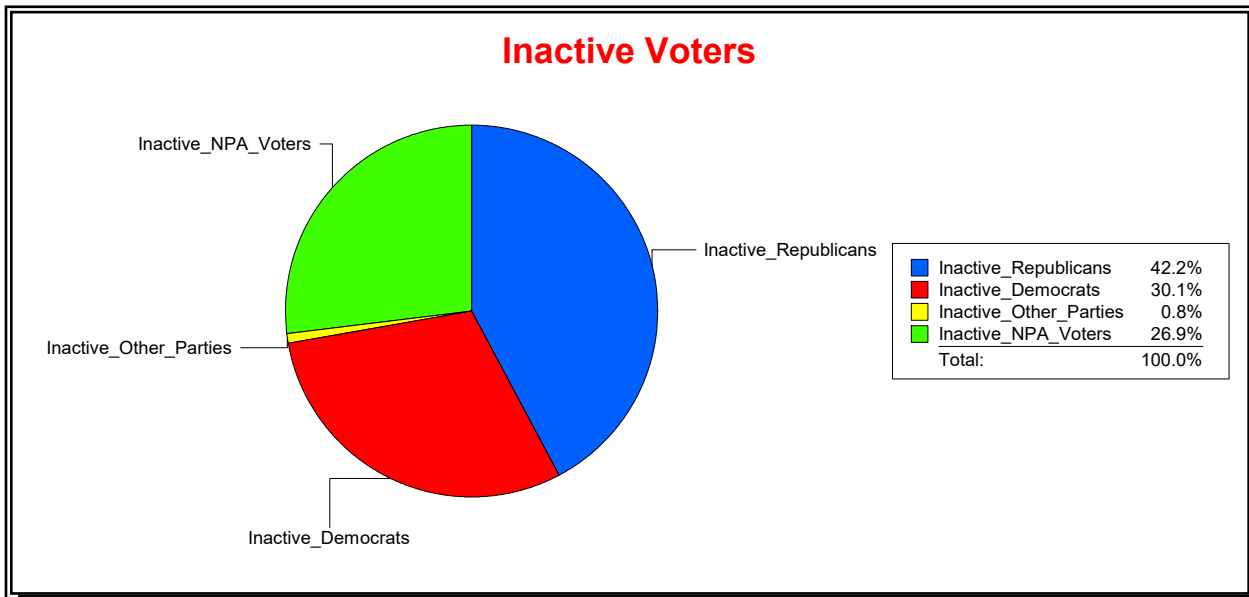

WESLEY WILCOX

Supervisor of Elections

MARION COUNTY, FL

Date 9/3/2019

Time 10:55 AM

Graphs of District Registration

Active Registered Voters

Inactive Voters

<u>District</u>	<u>Total</u>	<u>Dems</u>	<u>Reps</u>	<u>NonP</u>	<u>Other</u>	<u>Total</u>	<u>Dems</u>	<u>Reps</u>	<u>NonP</u>	<u>Other</u>
Old Congressional District 3	5,085	1,243	2,637	1,155	50	249	75	105	67	2