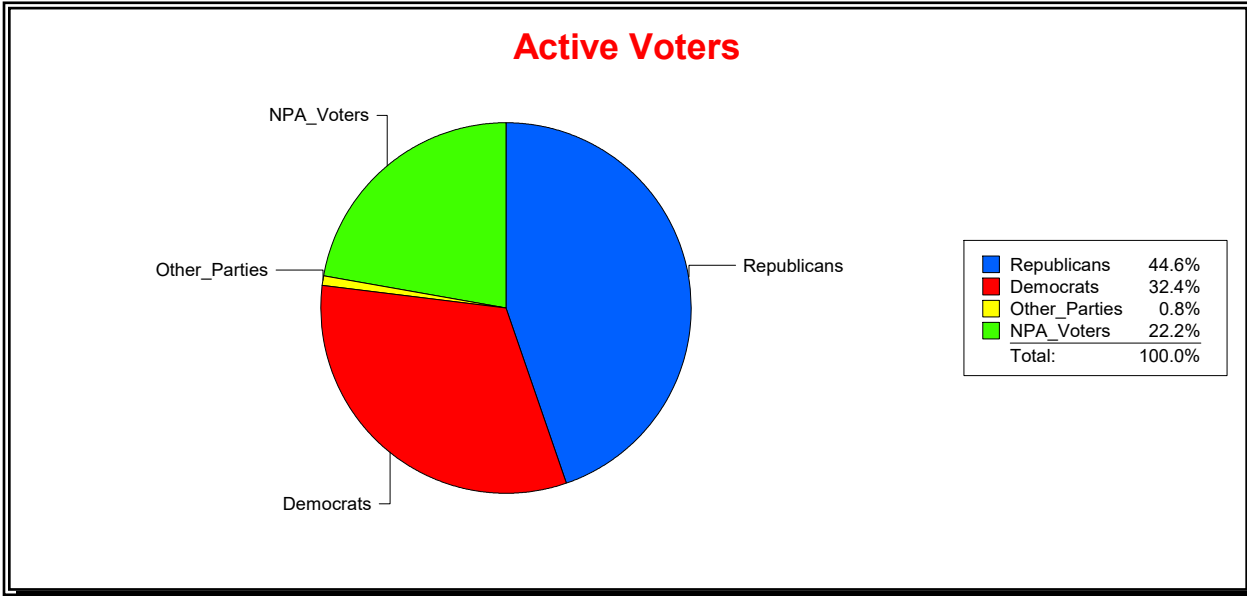

WESLEY WILCOX

Supervisor of Elections

MARION COUNTY, FL

Date 9/3/2019

Time 10:55 AM

Graphs of District Registration

Active Registered Voters

Inactive Voters

District	Total	Dems	Reps	NonP	Other	Total	Dems	Reps	NonP	Other
Marion County	244,665	79,278	109,083	54,276	2,028	13,212	4,625	4,664	3,835	88

WESLEY WILCOX

Supervisor of Elections

MARION COUNTY, FL

Date 9/3/2019