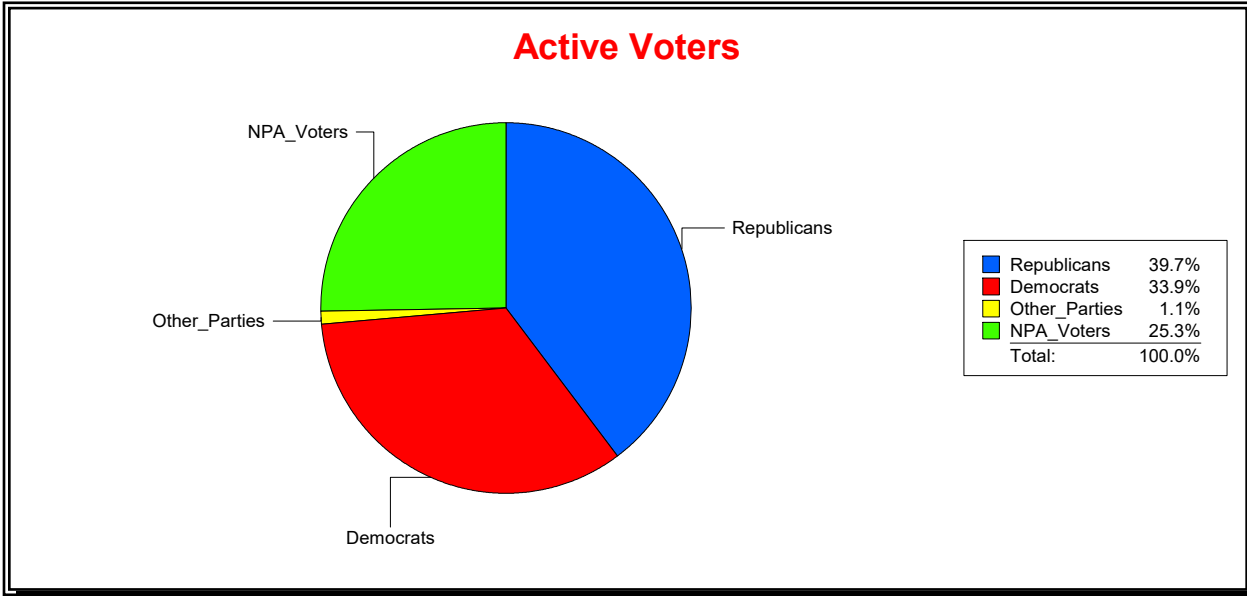

WESLEY WILCOX

Supervisor of Elections

MARION COUNTY, FL

Date 9/3/2019

Time 10:55 AM

Graphs of District Registration

Active Registered Voters

Inactive Voters

<u>District</u>	<u>Total</u>	<u>Dems</u>	<u>Reps</u>	<u>NonP</u>	<u>Other</u>	<u>Total</u>	<u>Dems</u>	<u>Reps</u>	<u>NonP</u>	<u>Other</u>
Ocala City District 3	9,227	3,132	3,661	2,334	100	894	291	347	246	10