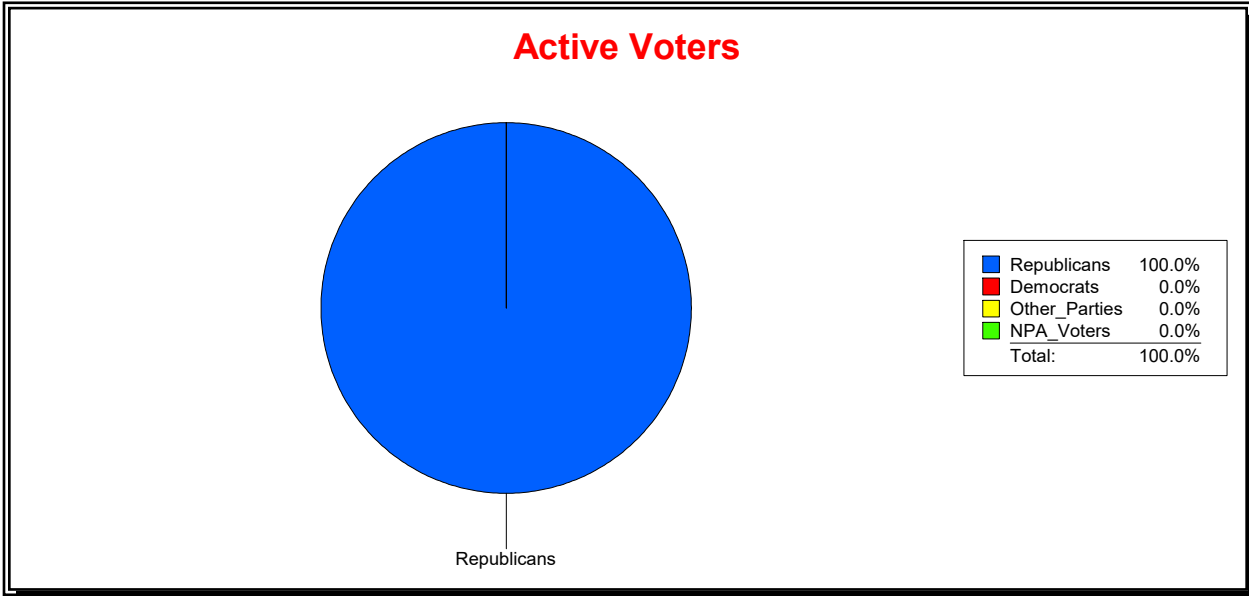

WESLEY WILCOX

Supervisor of Elections

MARION COUNTY, FL

Date 9/3/2019

Time 10:55 AM

Graphs of District Registration

Active Registered Voters

Inactive Voters

District	Total	Dems	Reps	NonP	Other	Total	Dems	Reps	NonP	Other
Bay Laurel	1	0	1	0	0	0	0	0	0	0