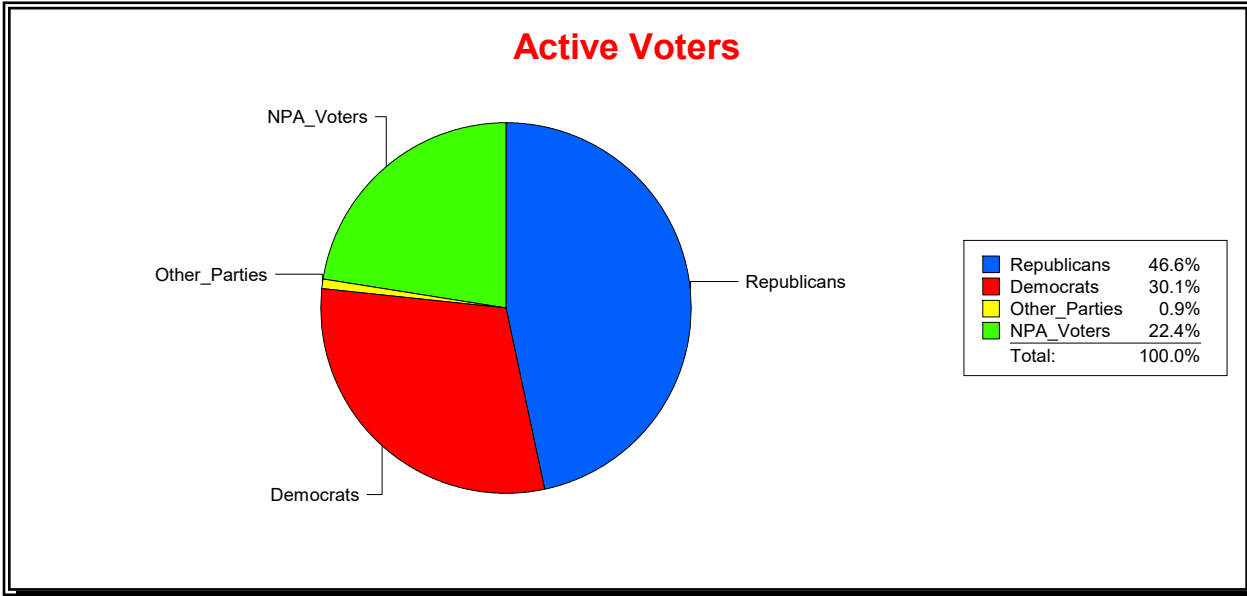

WESLEY WILCOX

Supervisor of Elections

MARION COUNTY, FL

Date 9/3/2019

Time 10:55 AM

Graphs of District Registration

Active Registered Voters

Inactive Voters

District	Total	Dems	Reps	NonP	Other	Total	Dems	Reps	NonP	Other
House District 23	110,086	33,103	51,346	24,685	952	6,140	2,048	2,180	1,862	50