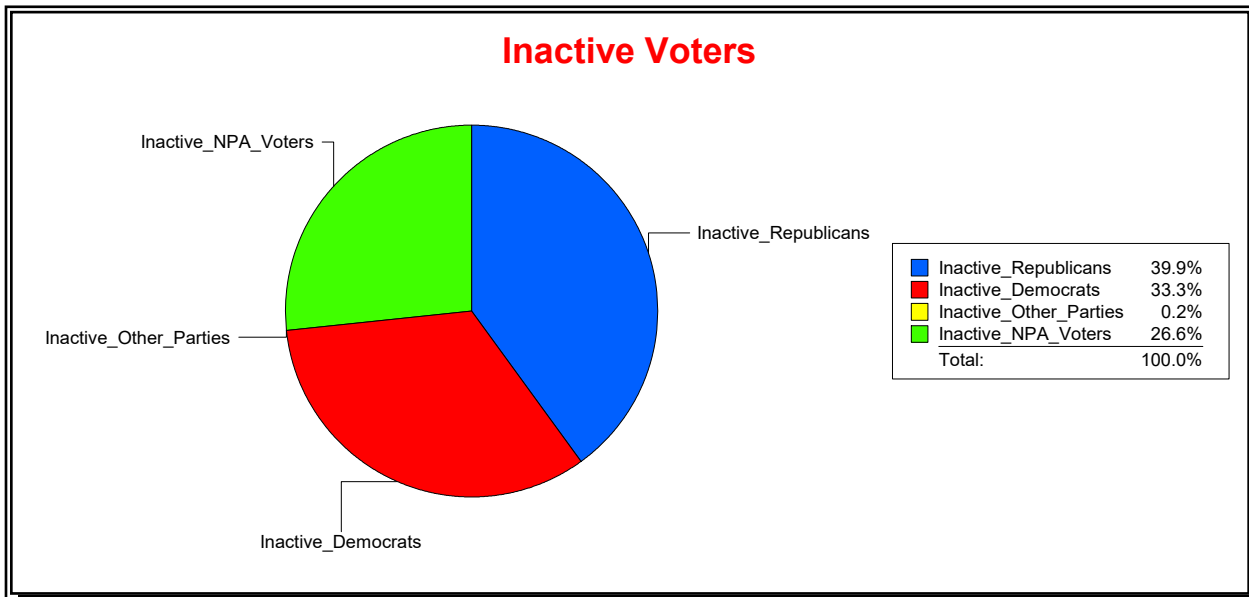

WESLEY WILCOX

Supervisor of Elections

MARION COUNTY, FL

Date 9/3/2019

Time 10:55 AM

Graphs of District Registration

Active Registered Voters

Inactive Voters

<u>District</u>	<u>Total</u>	<u>Dems</u>	<u>Reps</u>	<u>NonP</u>	<u>Other</u>	<u>Total</u>	<u>Dems</u>	<u>Reps</u>	<u>NonP</u>	<u>Other</u>
Congressional District 02	38,308	11,373	18,255	8,344	336	1,668	556	666	443	3