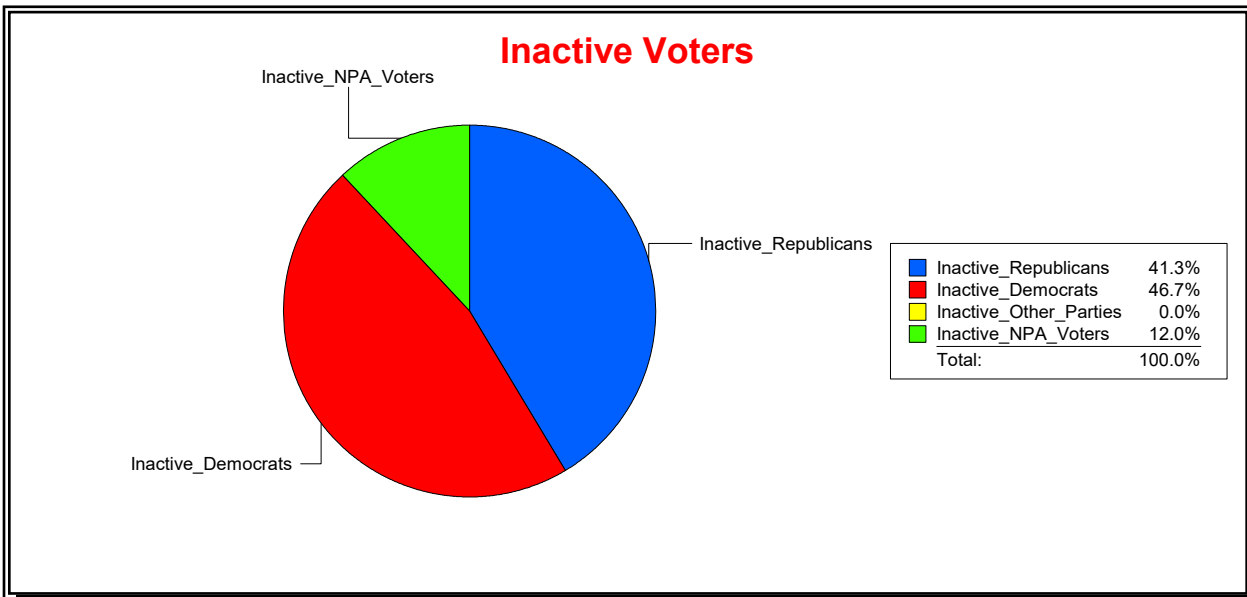

WESLEY WILCOX

Supervisor of Elections

MARION COUNTY, FL

Date 9/3/2019

Time 10:55 AM

Graphs of District Registration

Active Registered Voters

Inactive Voters

<u>District</u>	<u>Total</u>	<u>Dems</u>	<u>Reps</u>	<u>NonP</u>	<u>Other</u>	<u>Total</u>	<u>Dems</u>	<u>Reps</u>	<u>NonP</u>	<u>Other</u>
City of Dunnellon	1,312	408	613	275	16	75	35	31	9	0