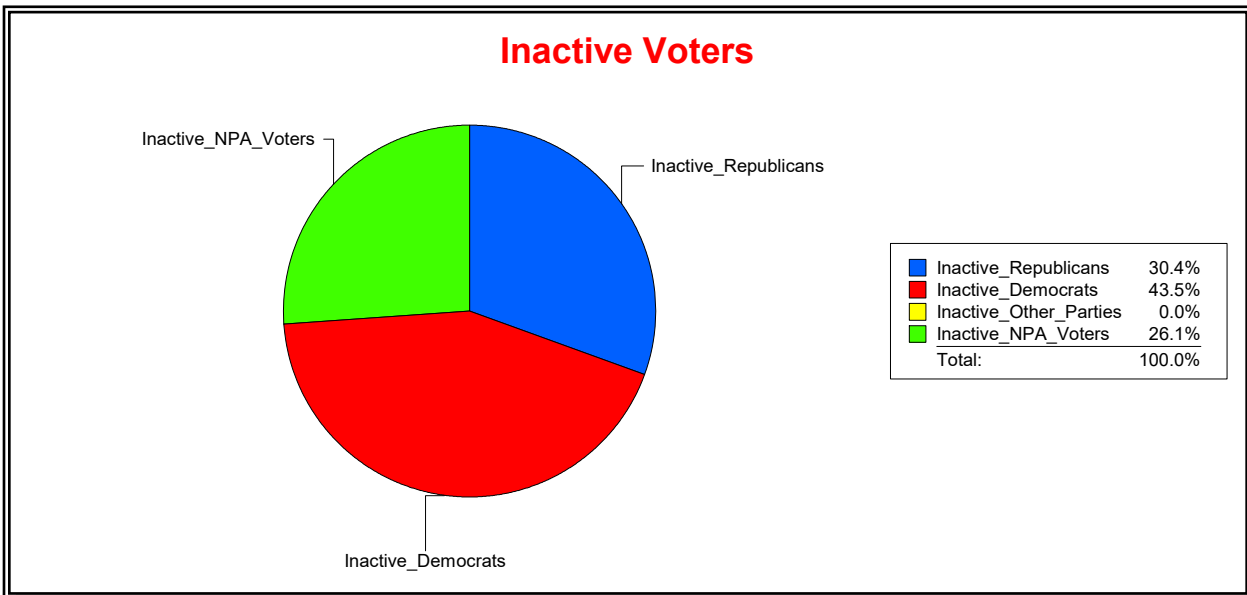

WESLEY WILCOX

Supervisor of Elections

MARION COUNTY, FL

Date 9/3/2019

Time 10:55 AM

Graphs of District Registration

Active Registered Voters

Inactive Voters

District	Total	Dems	Reps	NonP	Other	Total	Dems	Reps	NonP	Other
Candler Hills East	959	263	488	199	9	23	10	7	6	0