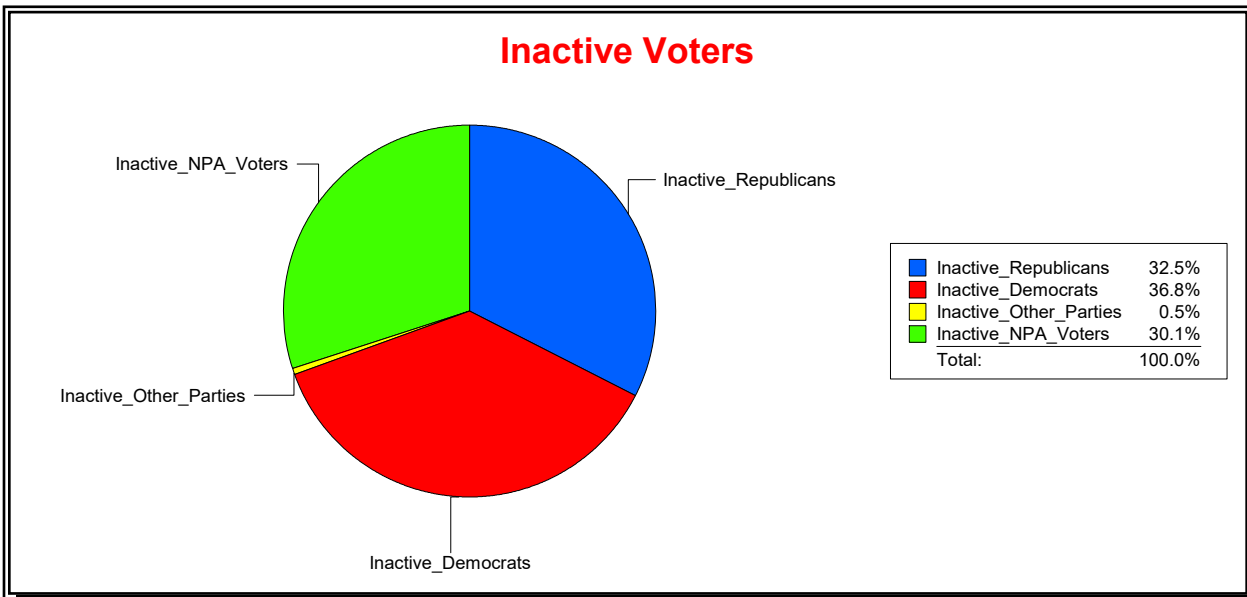

WESLEY WILCOX

Supervisor of Elections

MARION COUNTY, FL

Date 9/3/2019

Time 10:55 AM

Graphs of District Registration

Active Registered Voters

Inactive Voters

District	Total	Dems	Reps	NonP	Other	Total	Dems	Reps	NonP	Other
School Board Dist 4	44,592	15,491	19,324	9,415	362	2,774	1,021	902	836	15