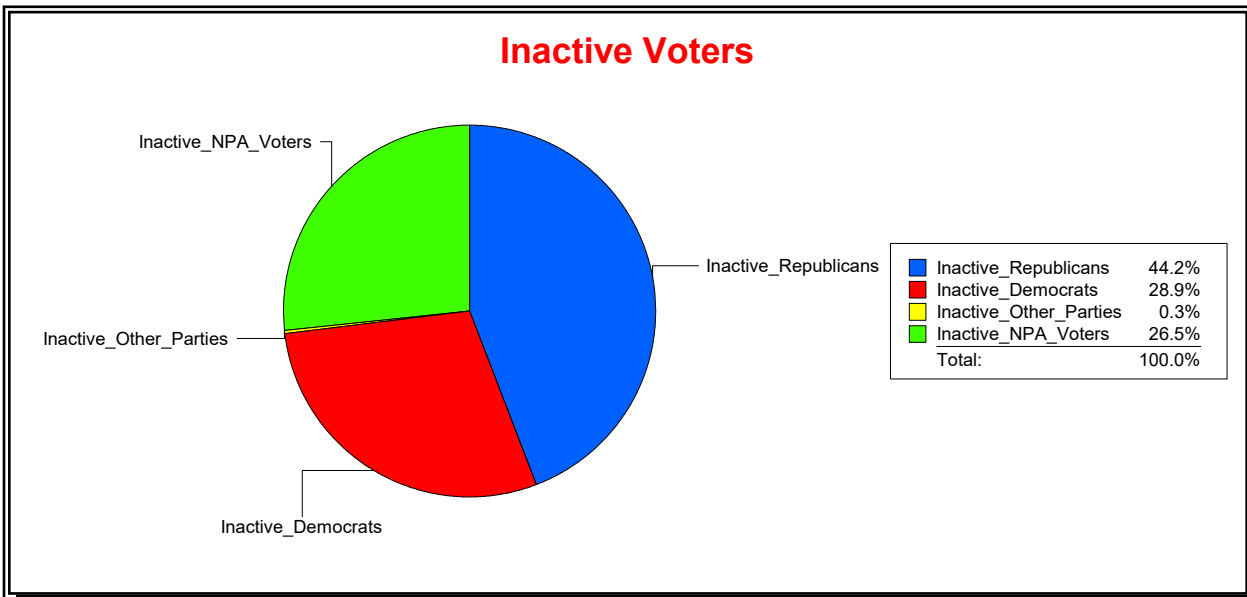

WESLEY WILCOX

Supervisor of Elections

MARION COUNTY, FL

Date 9/3/2019

Time 10:55 AM

Graphs of District Registration

Active Registered Voters

Inactive Voters

District	Total	Dems	Reps	NonP	Other	Total	Dems	Reps	NonP	Other
House District 33	20,366	5,108	10,685	4,430	143	889	257	393	236	3