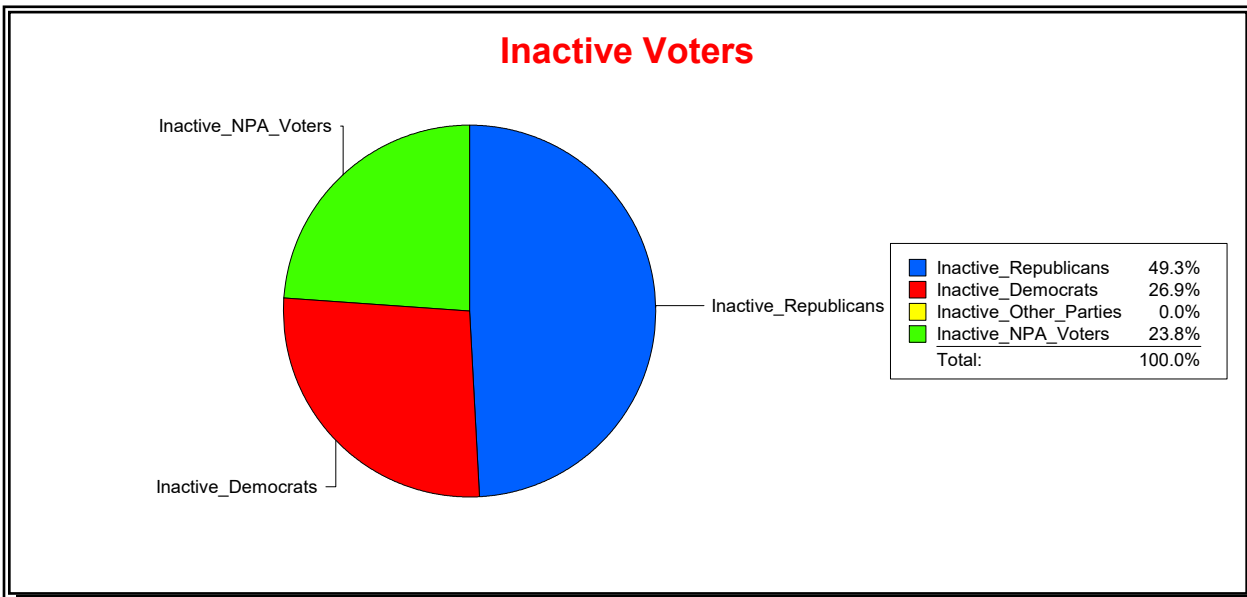

WESLEY WILCOX

Supervisor of Elections

MARION COUNTY, FL

Date 9/3/2019

Time 10:55 AM

Graphs of District Registration

Active Registered Voters

Inactive Voters

<u>District</u>	<u>Total</u>	<u>Dems</u>	<u>Reps</u>	<u>NonP</u>	<u>Other</u>	<u>Total</u>	<u>Dems</u>	<u>Reps</u>	<u>NonP</u>	<u>Other</u>
Village Community Development	7,781	1,869	4,323	1,538	51	286	77	141	68	0