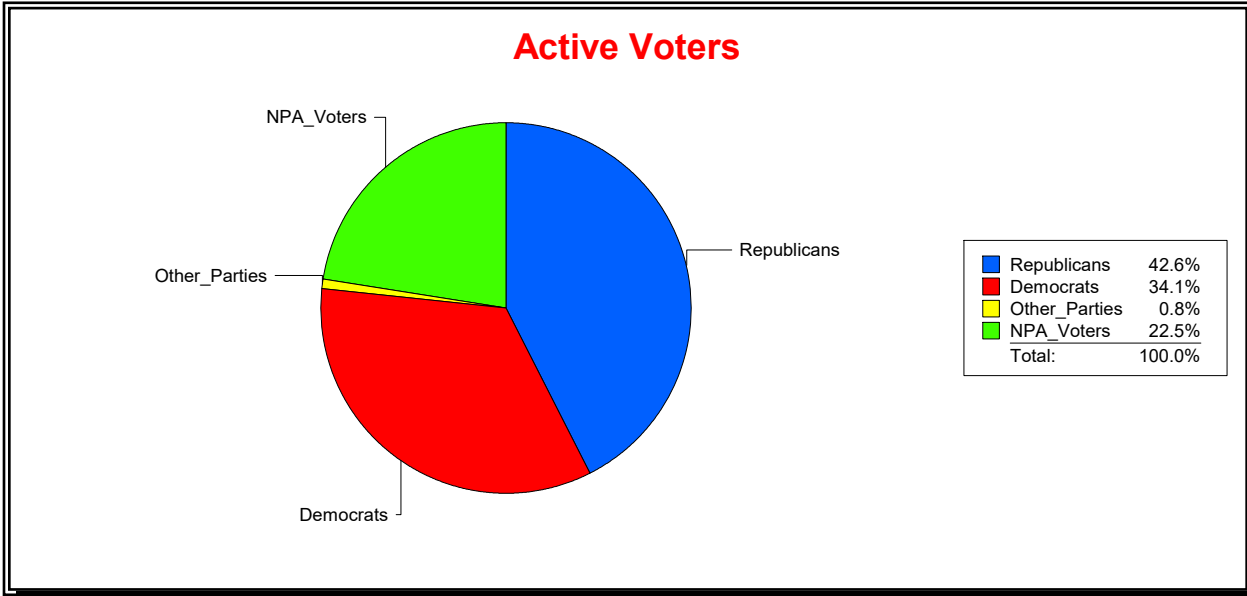

WESLEY WILCOX

Supervisor of Elections

MARION COUNTY, FL

Date 9/3/2019

Time 10:55 AM

Graphs of District Registration

Active Registered Voters

Inactive Voters

<u>District</u>	<u>Total</u>	<u>Dems</u>	<u>Reps</u>	<u>NonP</u>	<u>Other</u>	<u>Total</u>	<u>Dems</u>	<u>Reps</u>	<u>NonP</u>	<u>Other</u>
School Board Dist 3	53,692	18,306	22,858	12,103	425	2,587	960	951	668	8