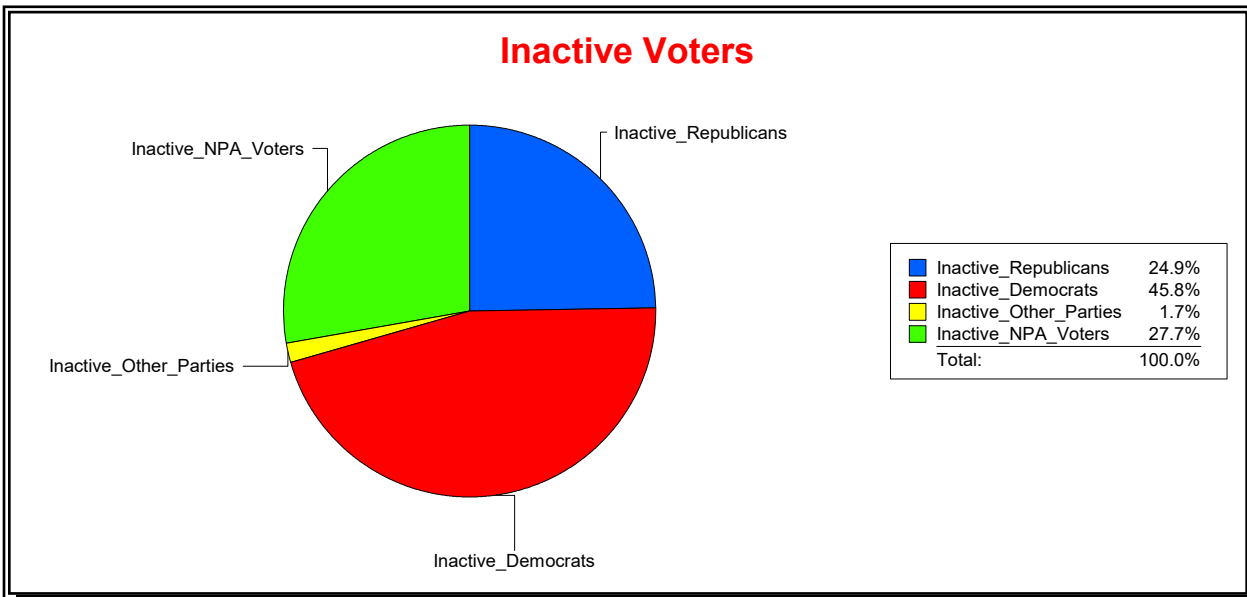

WESLEY WILCOX

Supervisor of Elections

MARION COUNTY, FL

Date 9/3/2019

Time 10:55 AM

Graphs of District Registration

Active Registered Voters

Inactive Voters