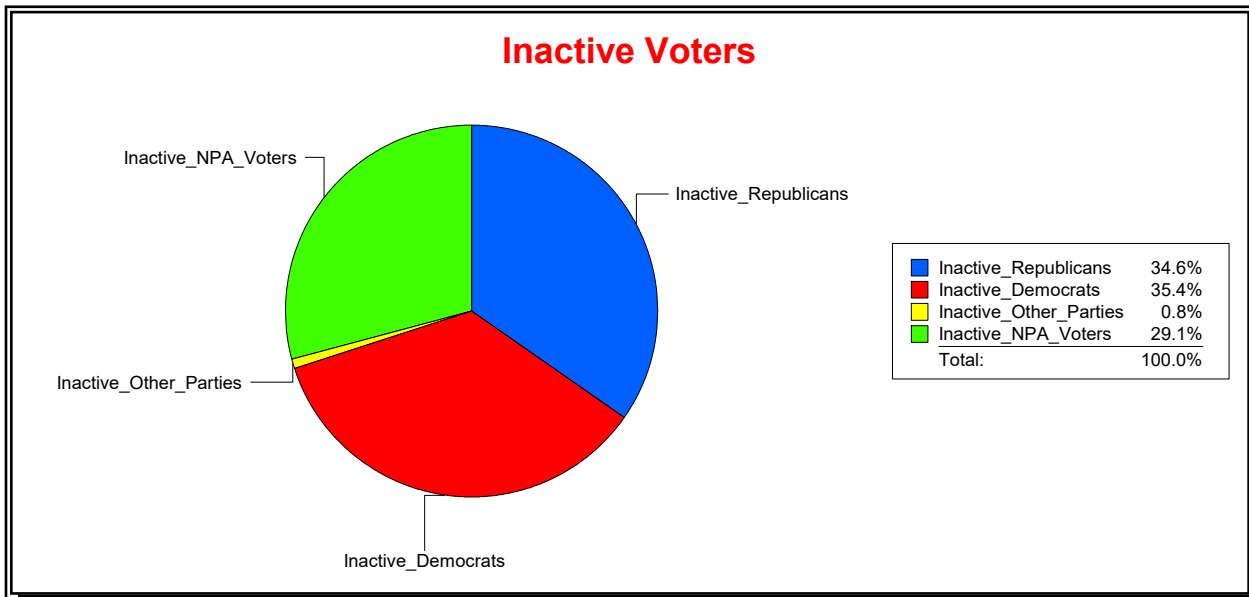

WESLEY WILCOX

Supervisor of Elections

MARION COUNTY, FL

Date 9/3/2019

Time 10:55 AM

Graphs of District Registration

Active Registered Voters

Inactive Voters

District	Total	Dems	Reps	NonP	Other	Total	Dems	Reps	NonP	Other
Congressional District 03	92,341	30,791	41,589	19,156	805	5,553	1,968	1,921	1,617	47