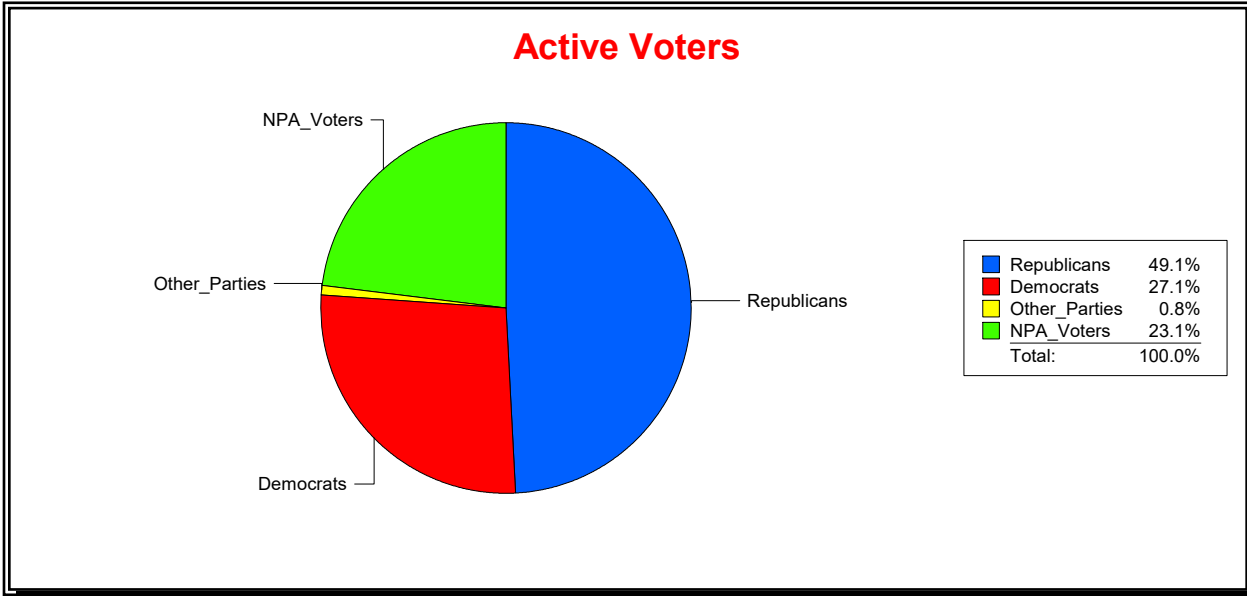

WESLEY WILCOX

Supervisor of Elections

MARION COUNTY, FL

Date 9/3/2019

Time 10:55 AM

Graphs of District Registration

Active Registered Voters

Inactive Voters

District	Total	Dems	Reps	NonP	Other	Total	Dems	Reps	NonP	Other
County Commission 3	50,688	13,742	24,877	11,688	381	2,411	714	950	729	18

WESLEY WILCOX

Supervisor of Elections

MARION COUNTY, FL

Date 9/3/2019