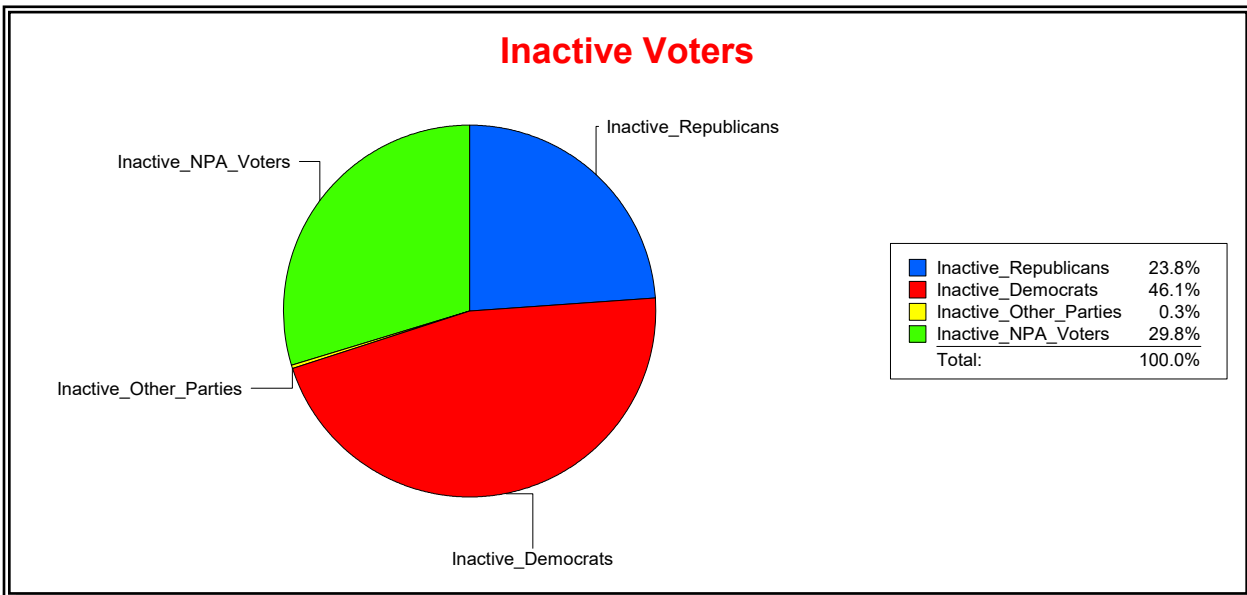

WESLEY WILCOX

Supervisor of Elections

MARION COUNTY, FL

Date 9/3/2019

Time 10:55 AM

Graphs of District Registration

Active Registered Voters

Inactive Voters

<u>District</u>	<u>Total</u>	<u>Dems</u>	<u>Reps</u>	<u>NonP</u>	<u>Other</u>	<u>Total</u>	<u>Dems</u>	<u>Reps</u>	<u>NonP</u>	<u>Other</u>
House District 20	21,671	10,509	6,891	4,106	165	1,226	565	292	365	4