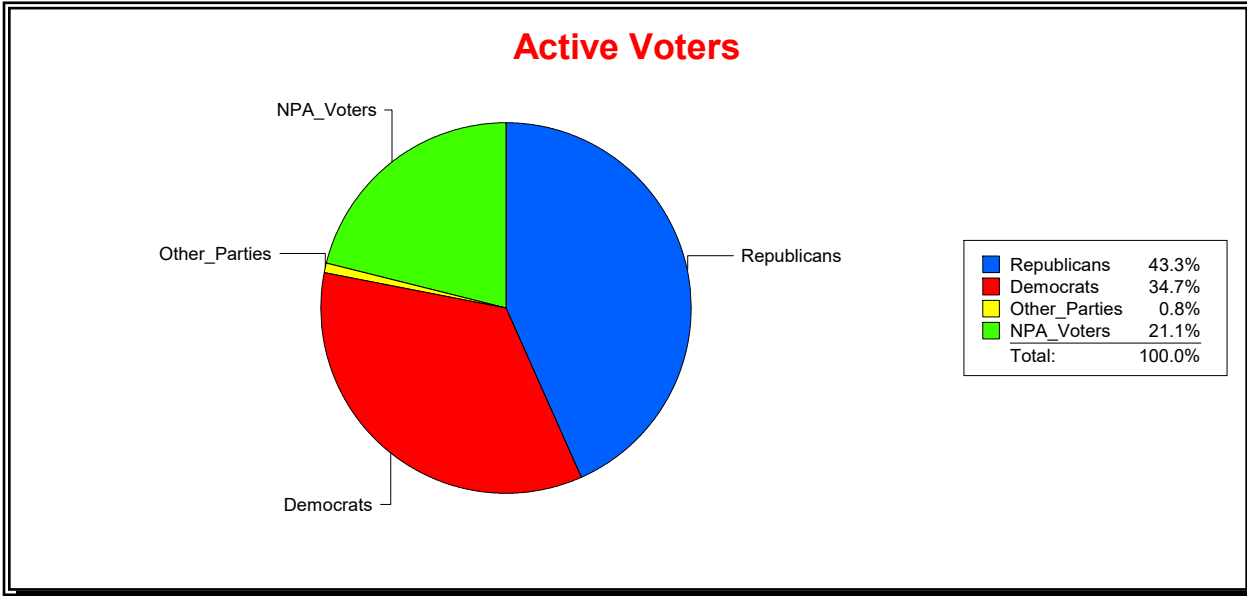

WESLEY WILCOX

Supervisor of Elections

MARION COUNTY, FL

Date 9/3/2019

Time 10:55 AM

Graphs of District Registration

Active Registered Voters

Inactive Voters

District	Total	Dems	Reps	NonP	Other	Total	Dems	Reps	NonP	Other
School Board Dist 4	44,592	15,491	19,324	9,415	362	2,774	1,021	902	836	15